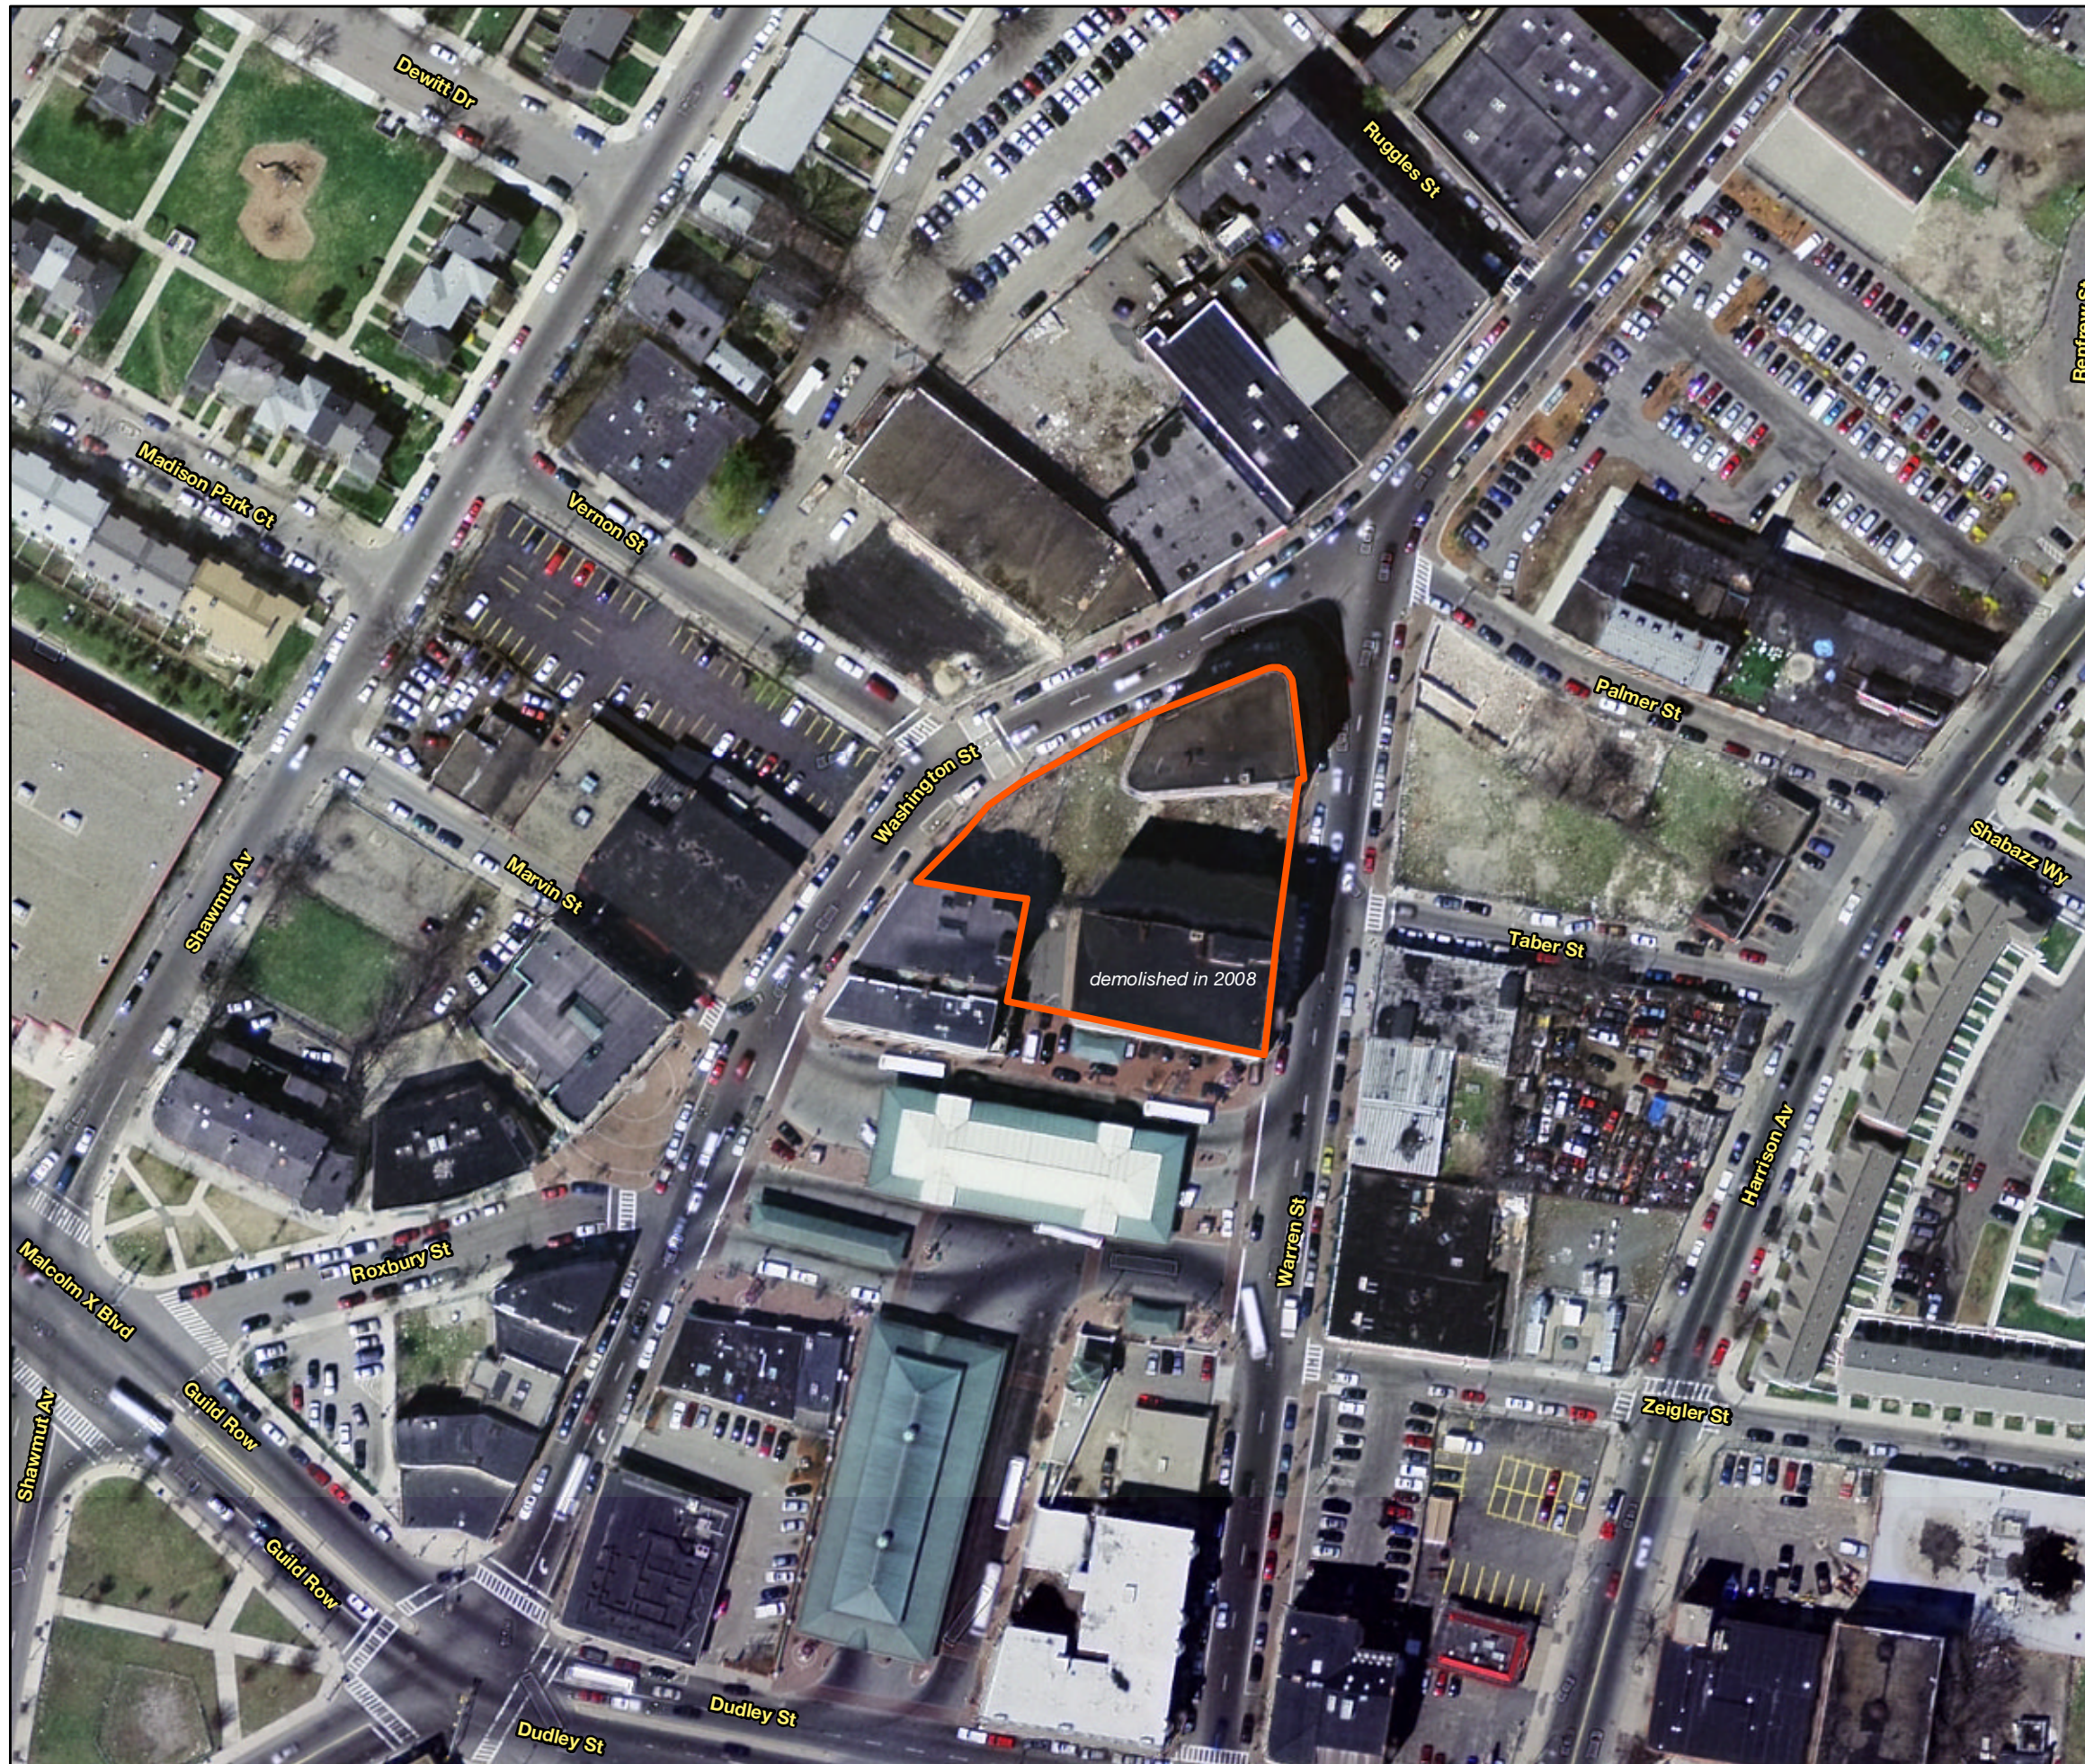

Dudley Square Aerial Map

Ferdinand Building Site

 Development Site

BWSC 2003 Aerial Image (half-foot).

1 inch equals 100 feet