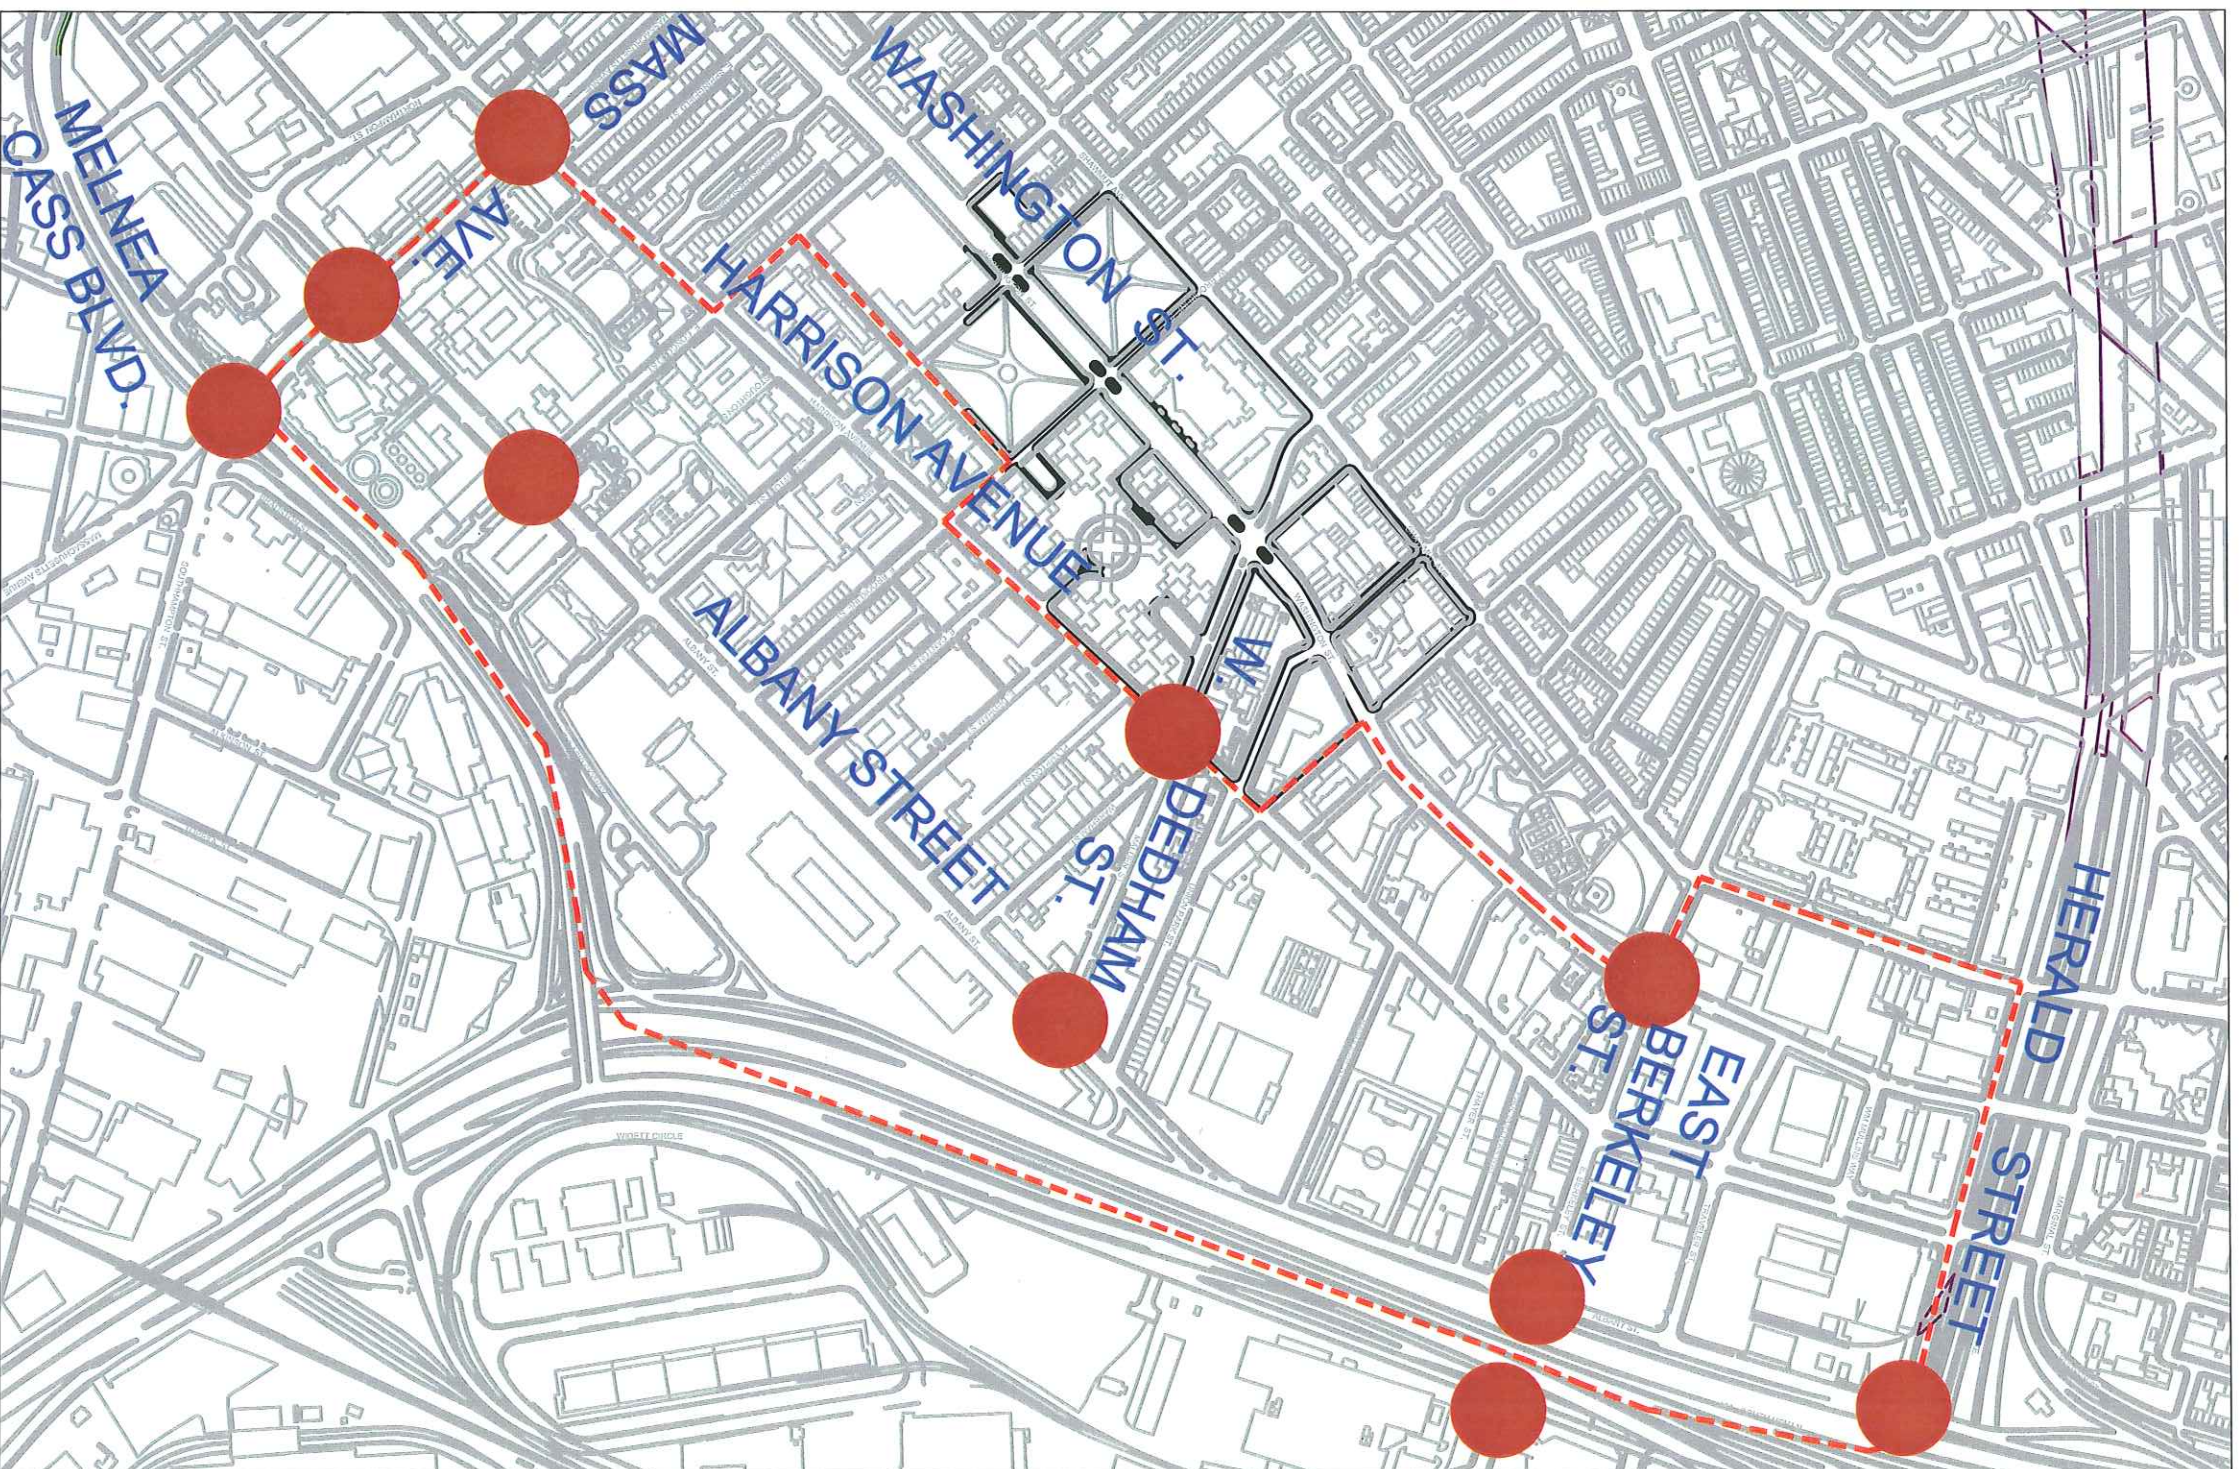

LEGEND:

FIGURE: HOT SPOTS

BOSTON REDEVELOPMENT AUTHORITY
SOUTH END HARRISON - ALBANY CORRIDOR STRATEGIC PLAN

STULL AND LEE, INC.-ARCHITECTS AND PLANNERS with BPG/BLUESTONE PLANNING GROUP, BYRNE MCKINNEY & ASSOCIATES, TERRA TECH RIZZO AND THE GREEN ROUNDTABLE