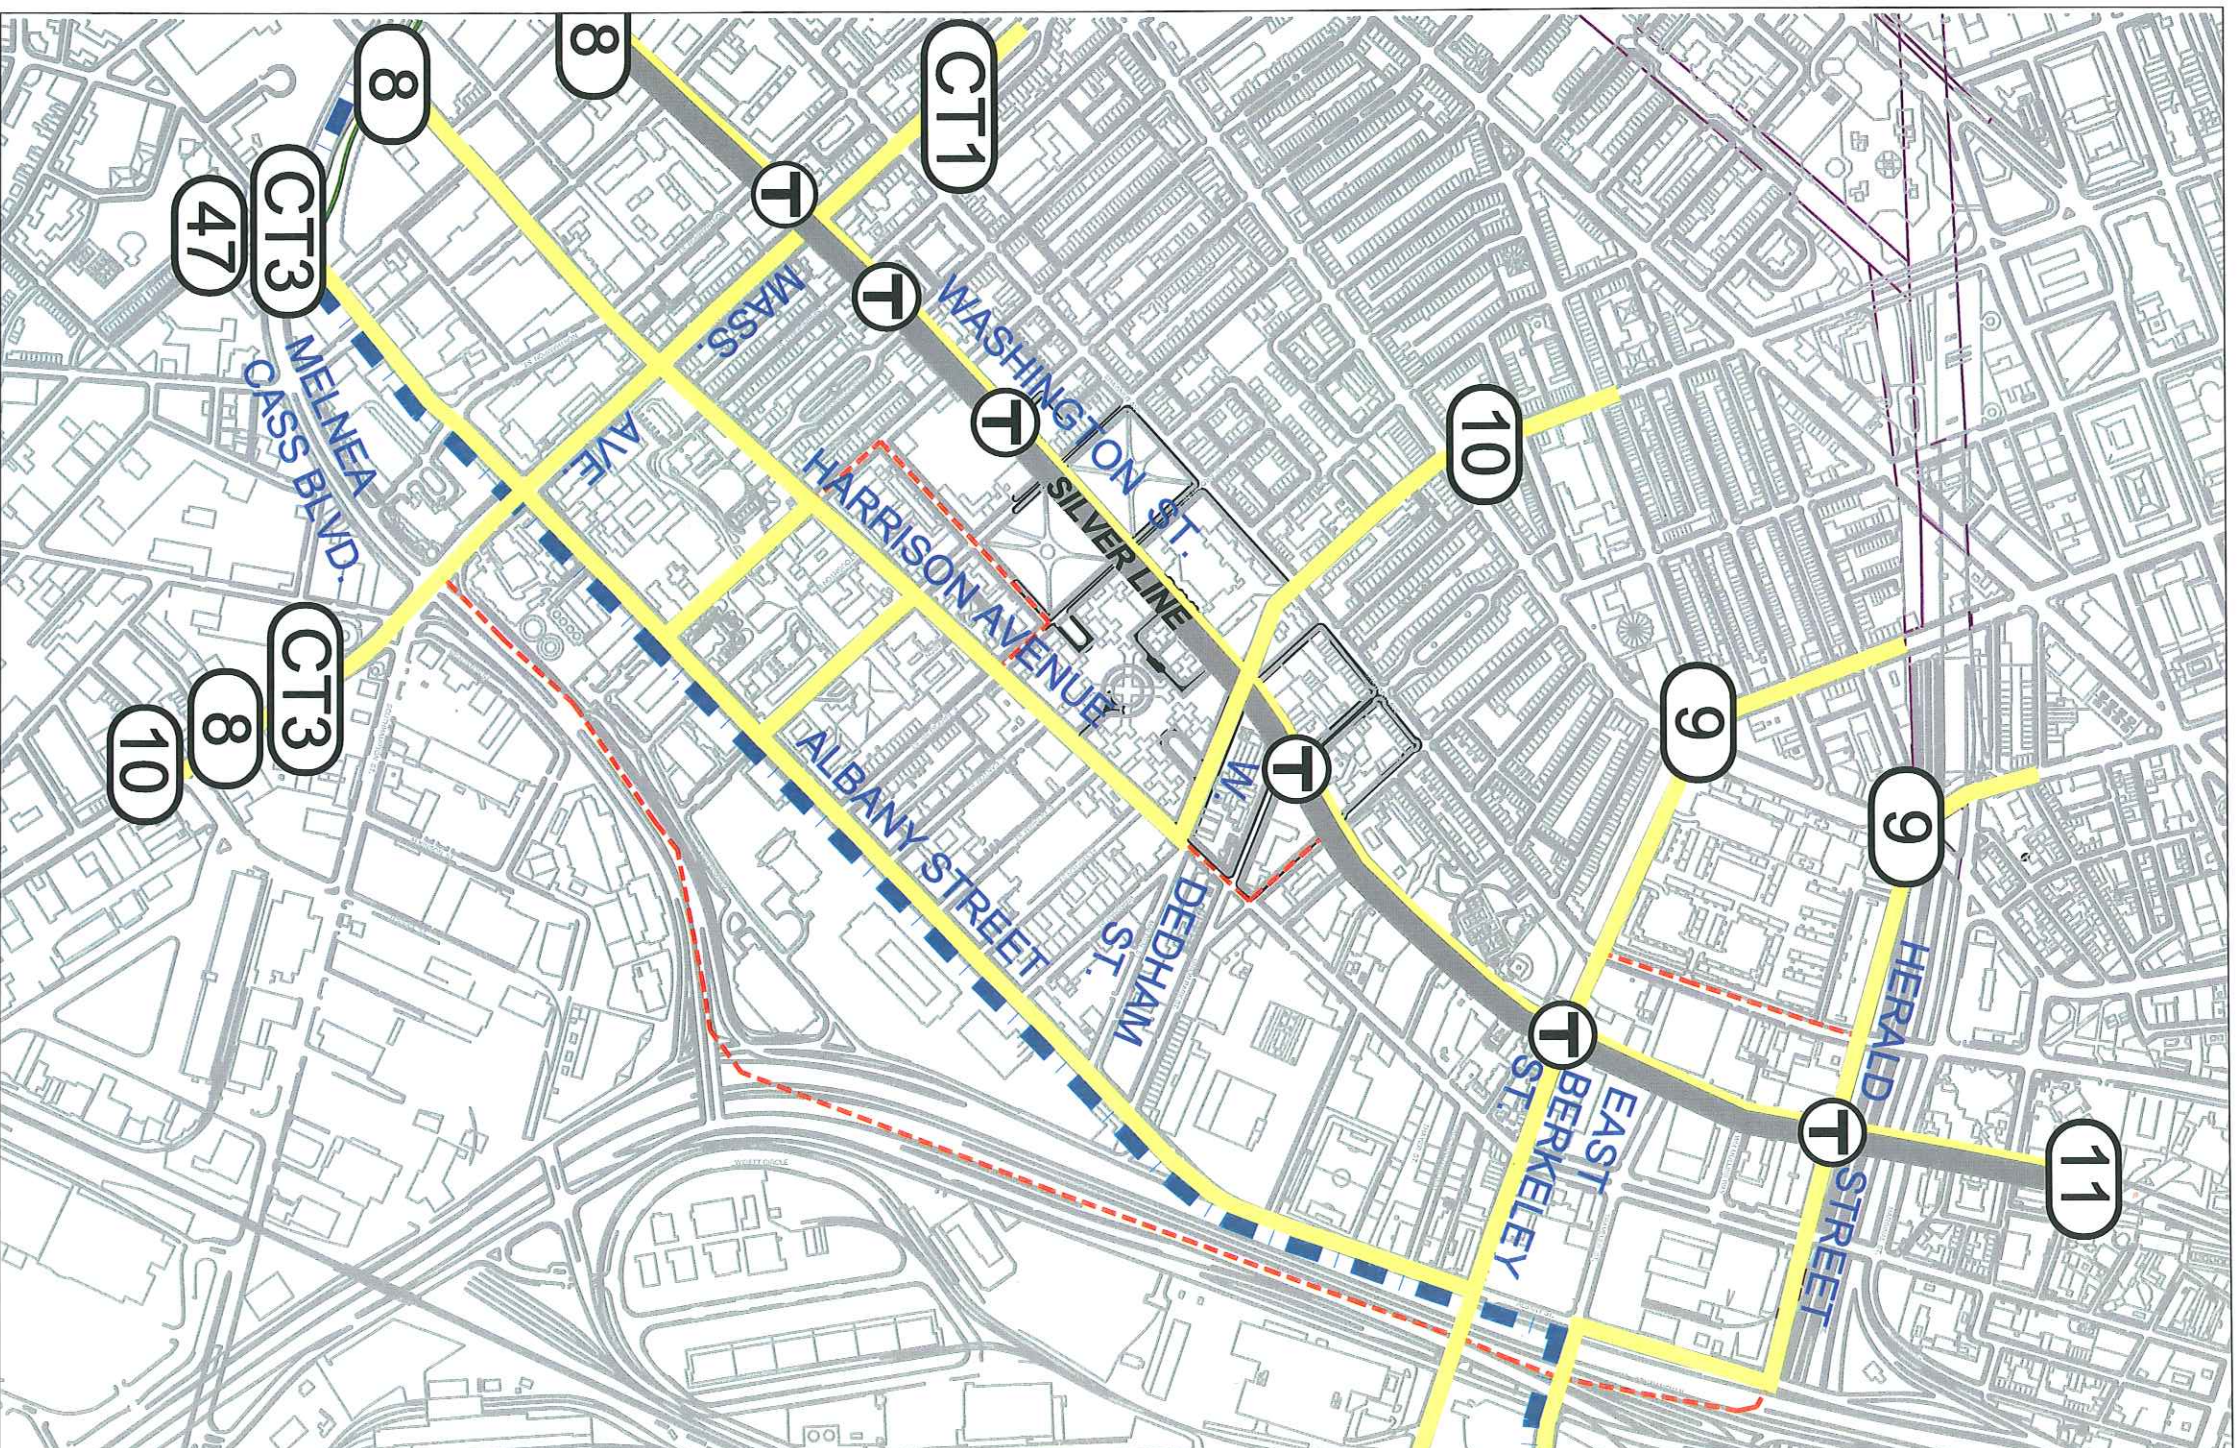

LEGEND:

FIGURE: TRANSIT MAP

BOSTON REDEVELOPMENT AUTHORITY
SOUTH END HARRISON - ALBANY CORRIDOR STRATEGIC PLAN