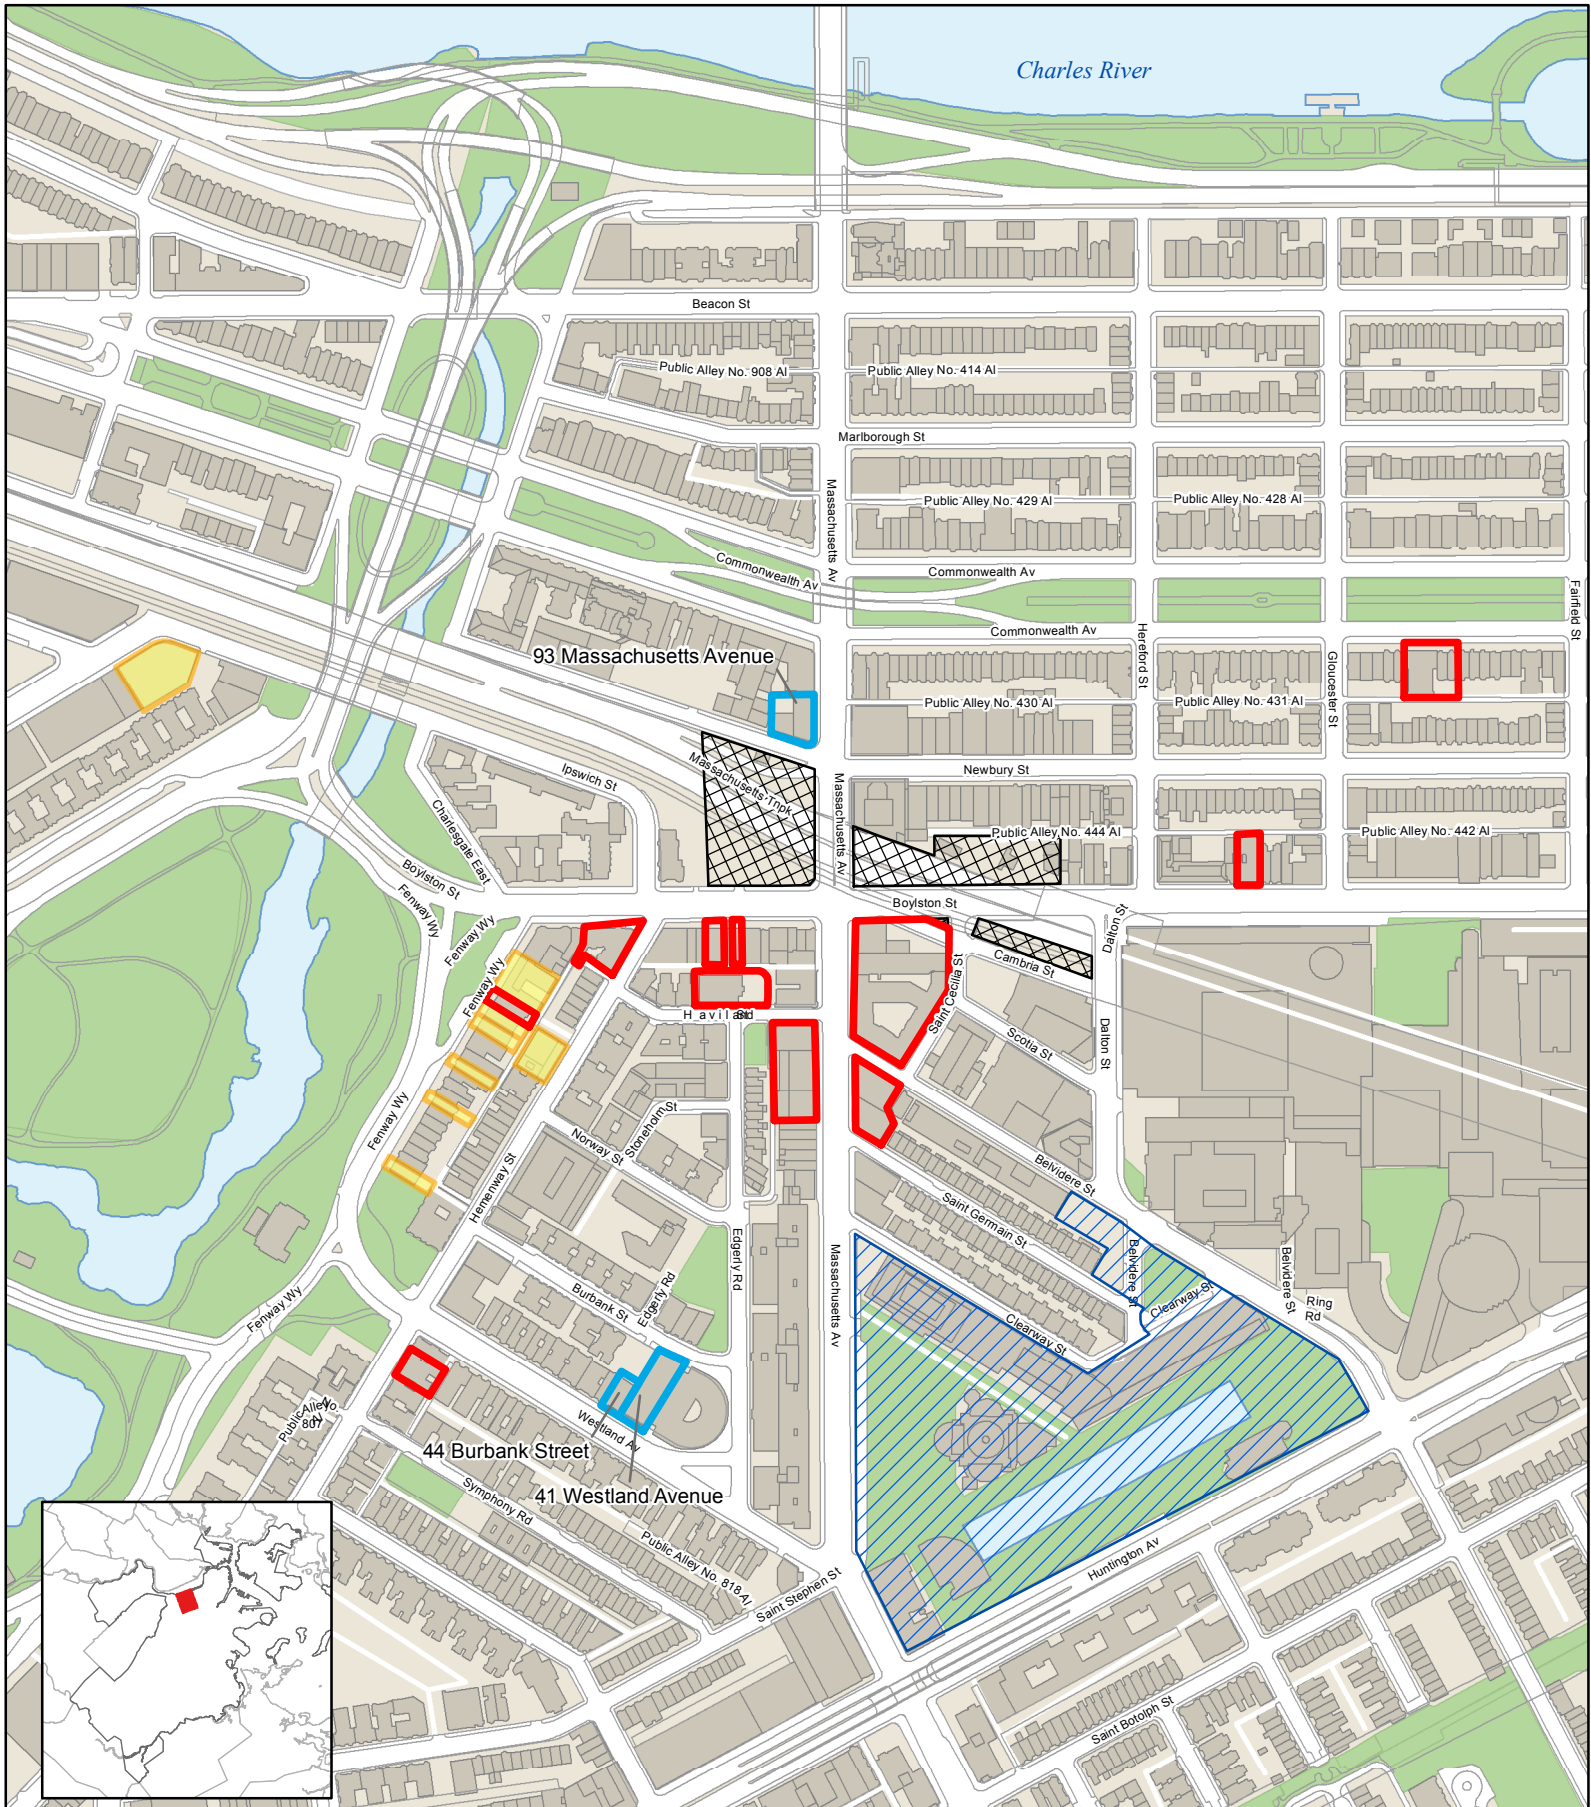

# Massachusetts Avenue Corridor Development Projects

- Boston Conservatory
- Turnpike Air Rights Parcels 12-15
- Berklee College of Music IMP
- Christian Science Center Revitalization Project