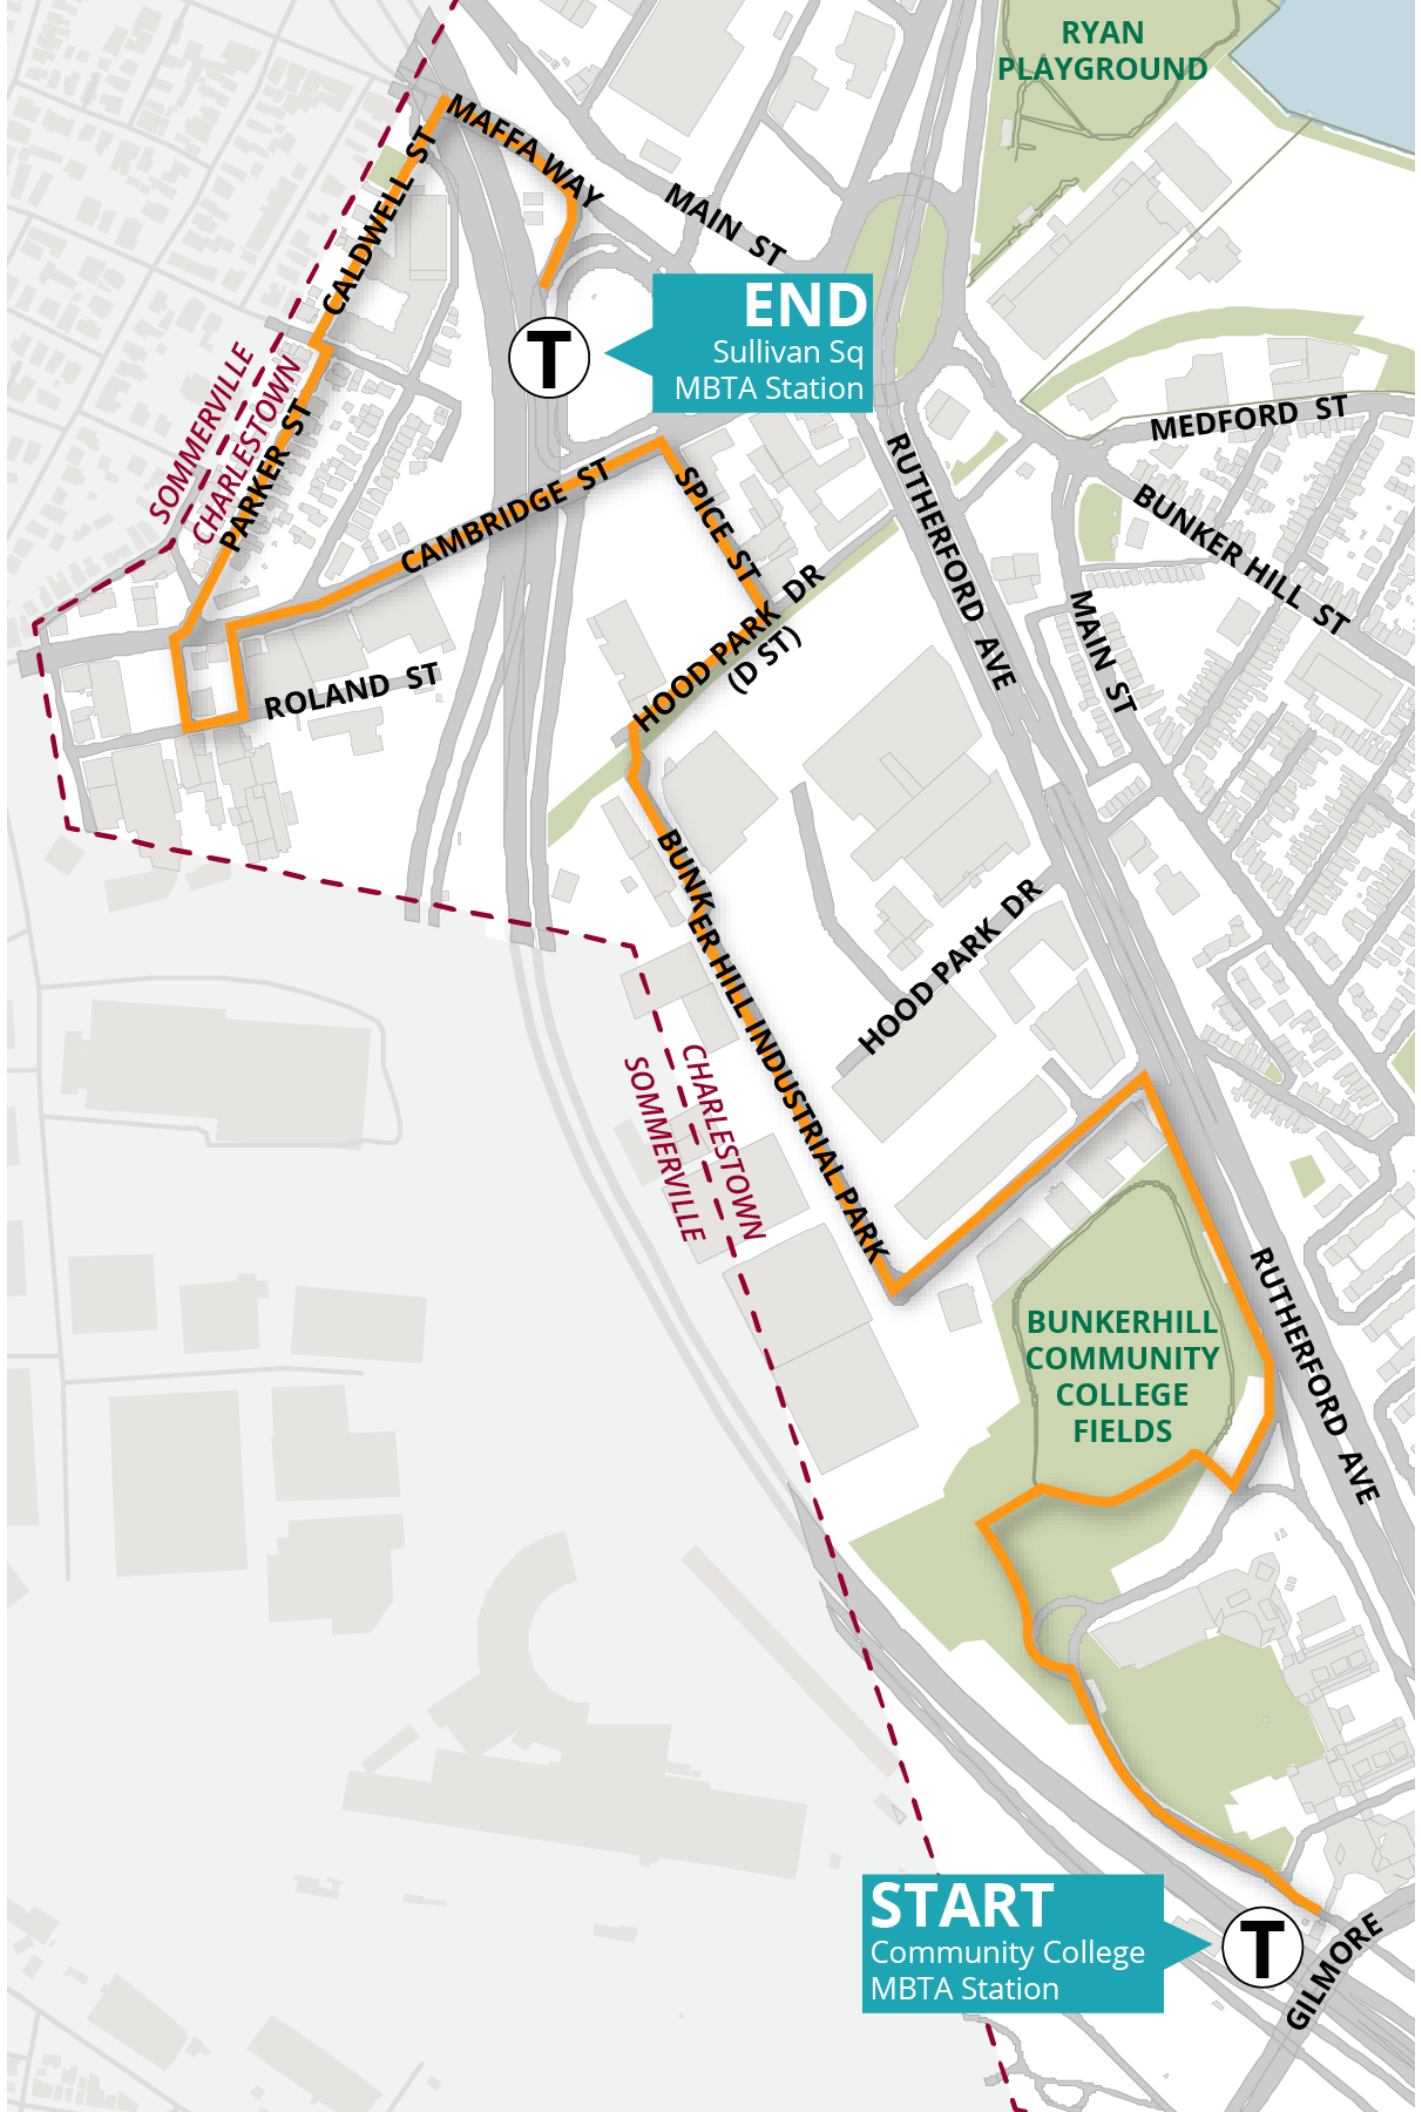

RYAN
PLAYGROUND

END
Sullivan Sq
MBTA Station

START
Community College
MBTA Station

SOMMERSVILLE
CHARLESTOWN
PARKER ST

CALDWELL ST
MAFFA WAY

MAIN ST

CAMBRIDGE ST

SPICE ST

HOOD PARK DR
(D ST)

ROLAND ST

BUNKER HILL INDUSTRIAL PARK

SOMMERSVILLE
CHARLESTOWN

HOOD PARK DR

RUTHERFORD AVE

MEDFORD ST

BUNKER HILL ST