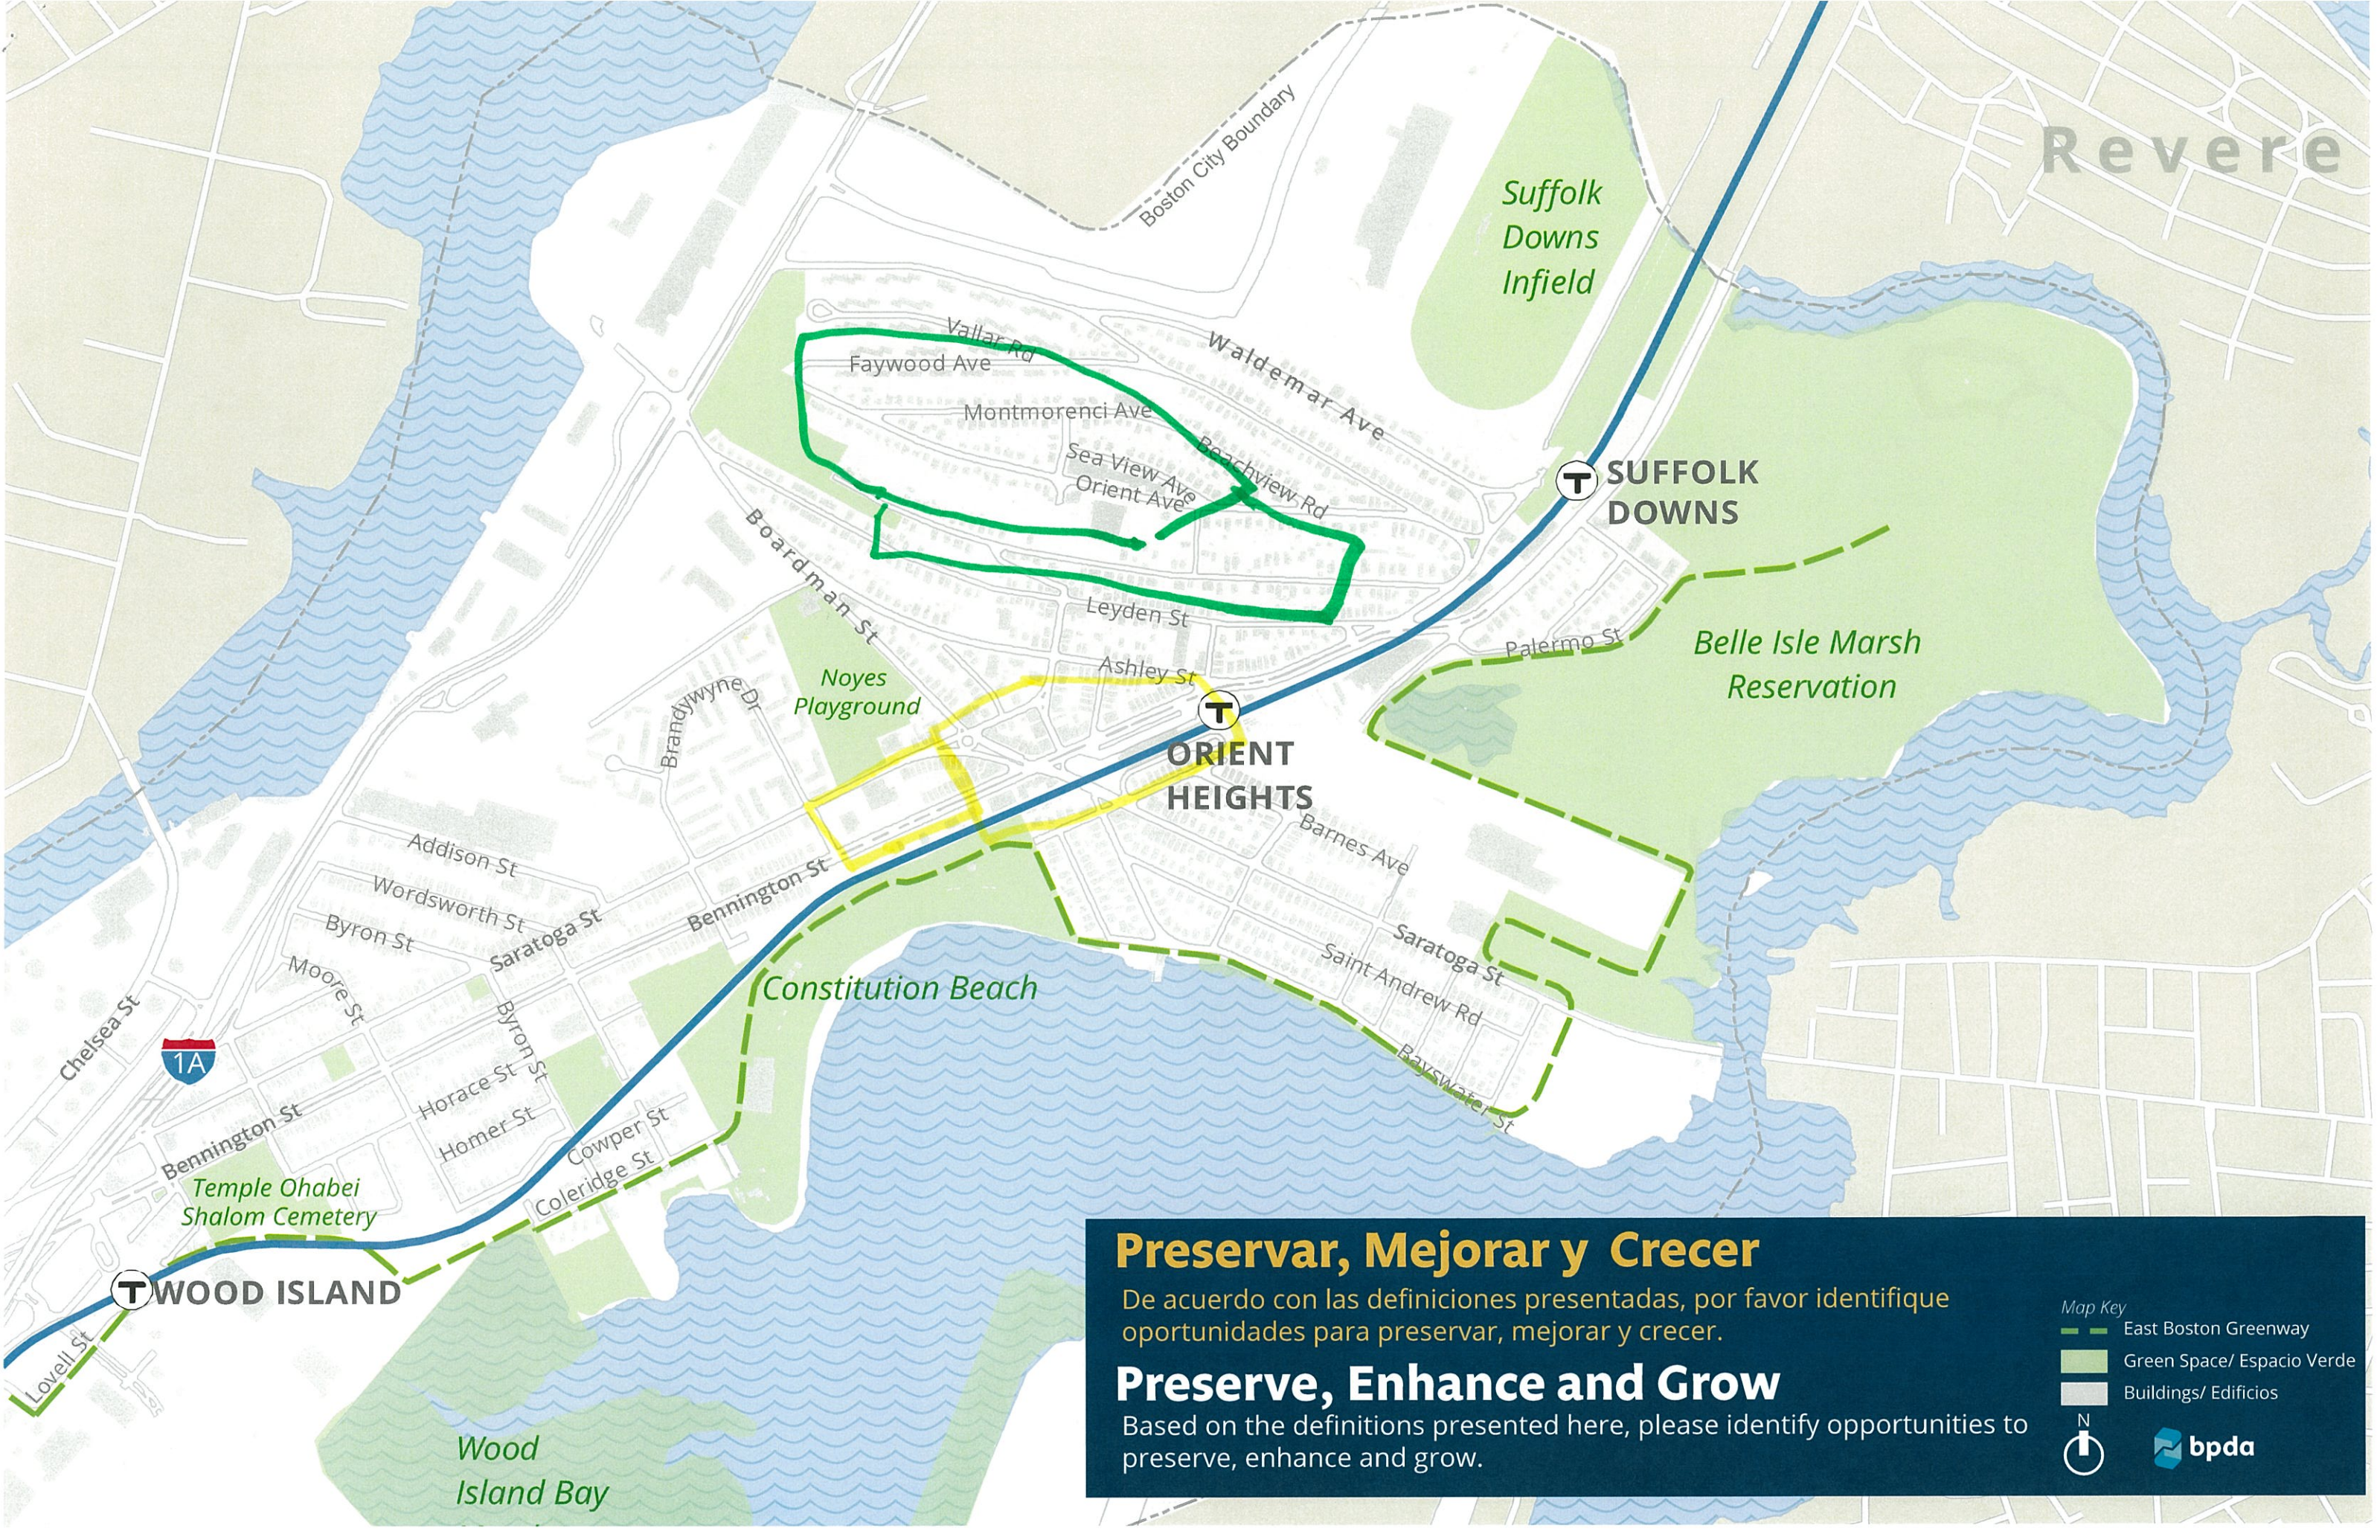

Map Key

- East Boston Greenway
- Green Space/ Espacio Verde
- Buildings/ Edificios

N

Revere

Suffolk Downs Infield

T SUFFOLK DOWNS

Belle Isle Marsh Reservation

T ORIENT HEIGHTS