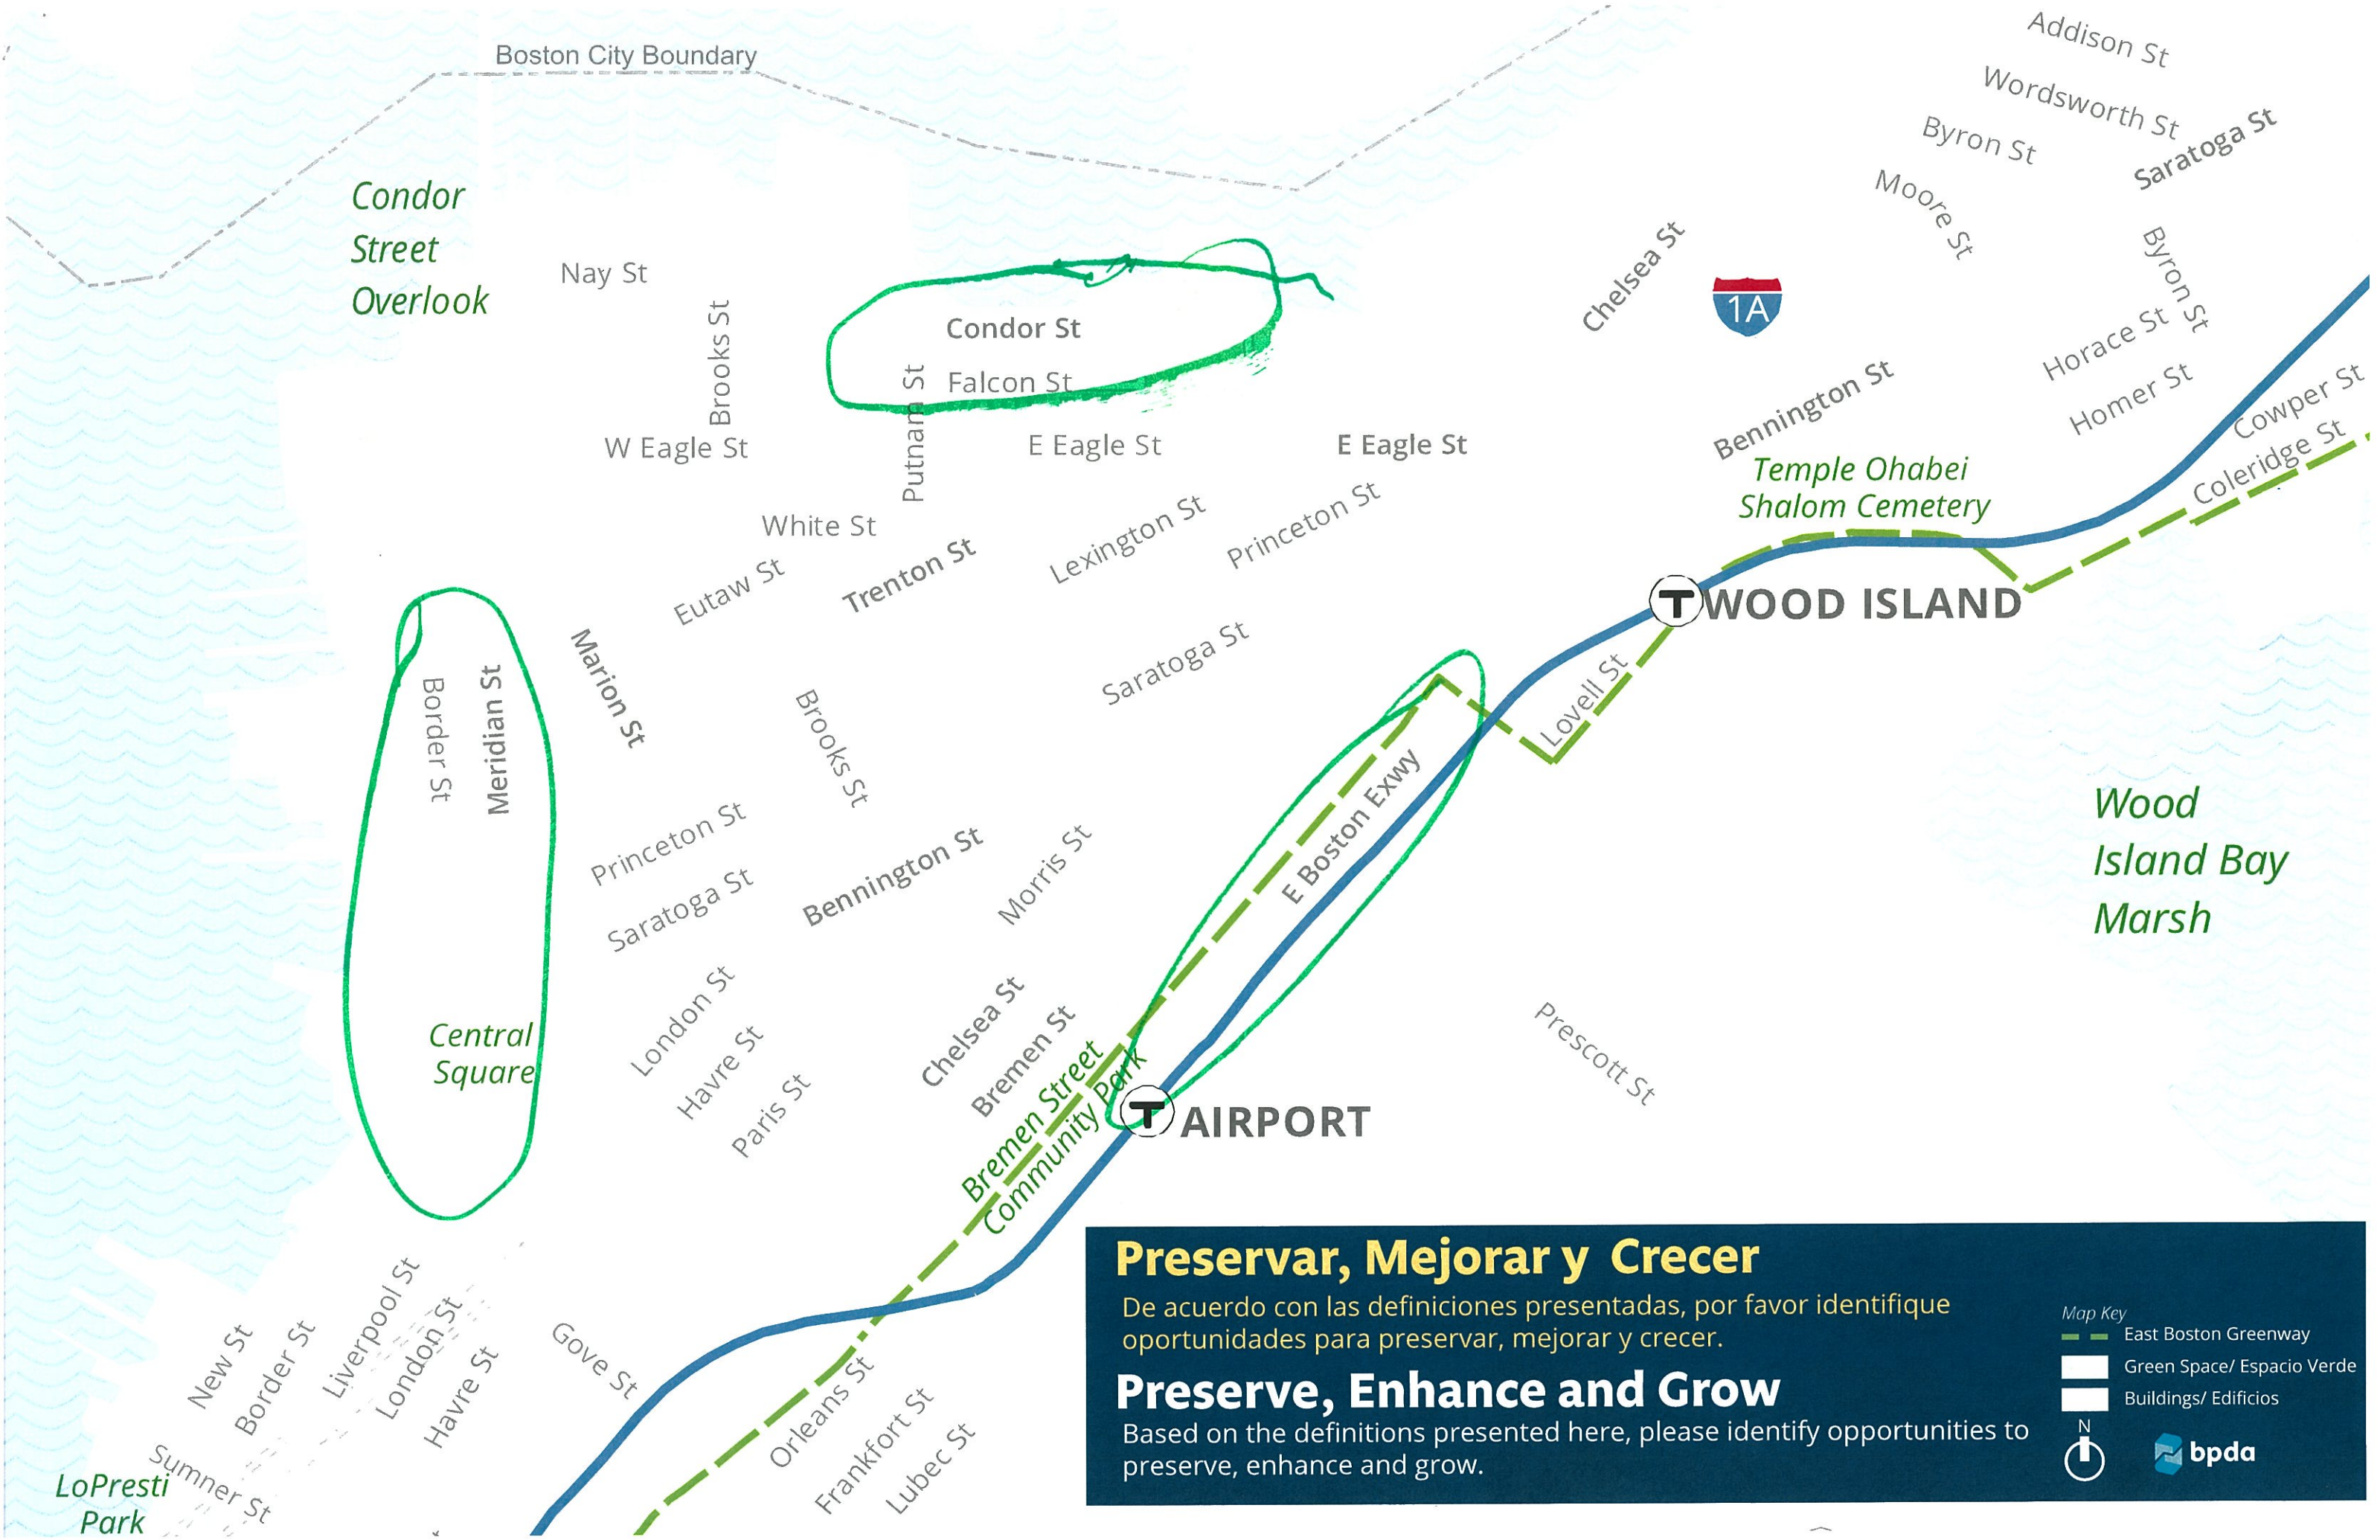

Preservar, Mejorar y Crecer

De acuerdo con las definiciones presentadas, por favor identifique oportunidades para preservar, mejorar y crecer.

Preserve, Enhance and Grow

Based on the definitions presented here, please identify opportunities to preserve, enhance and grow.

Map Key

- East Boston Greenway
- Green Space/ Espacio Verde
- Buildings/ Edificios

N