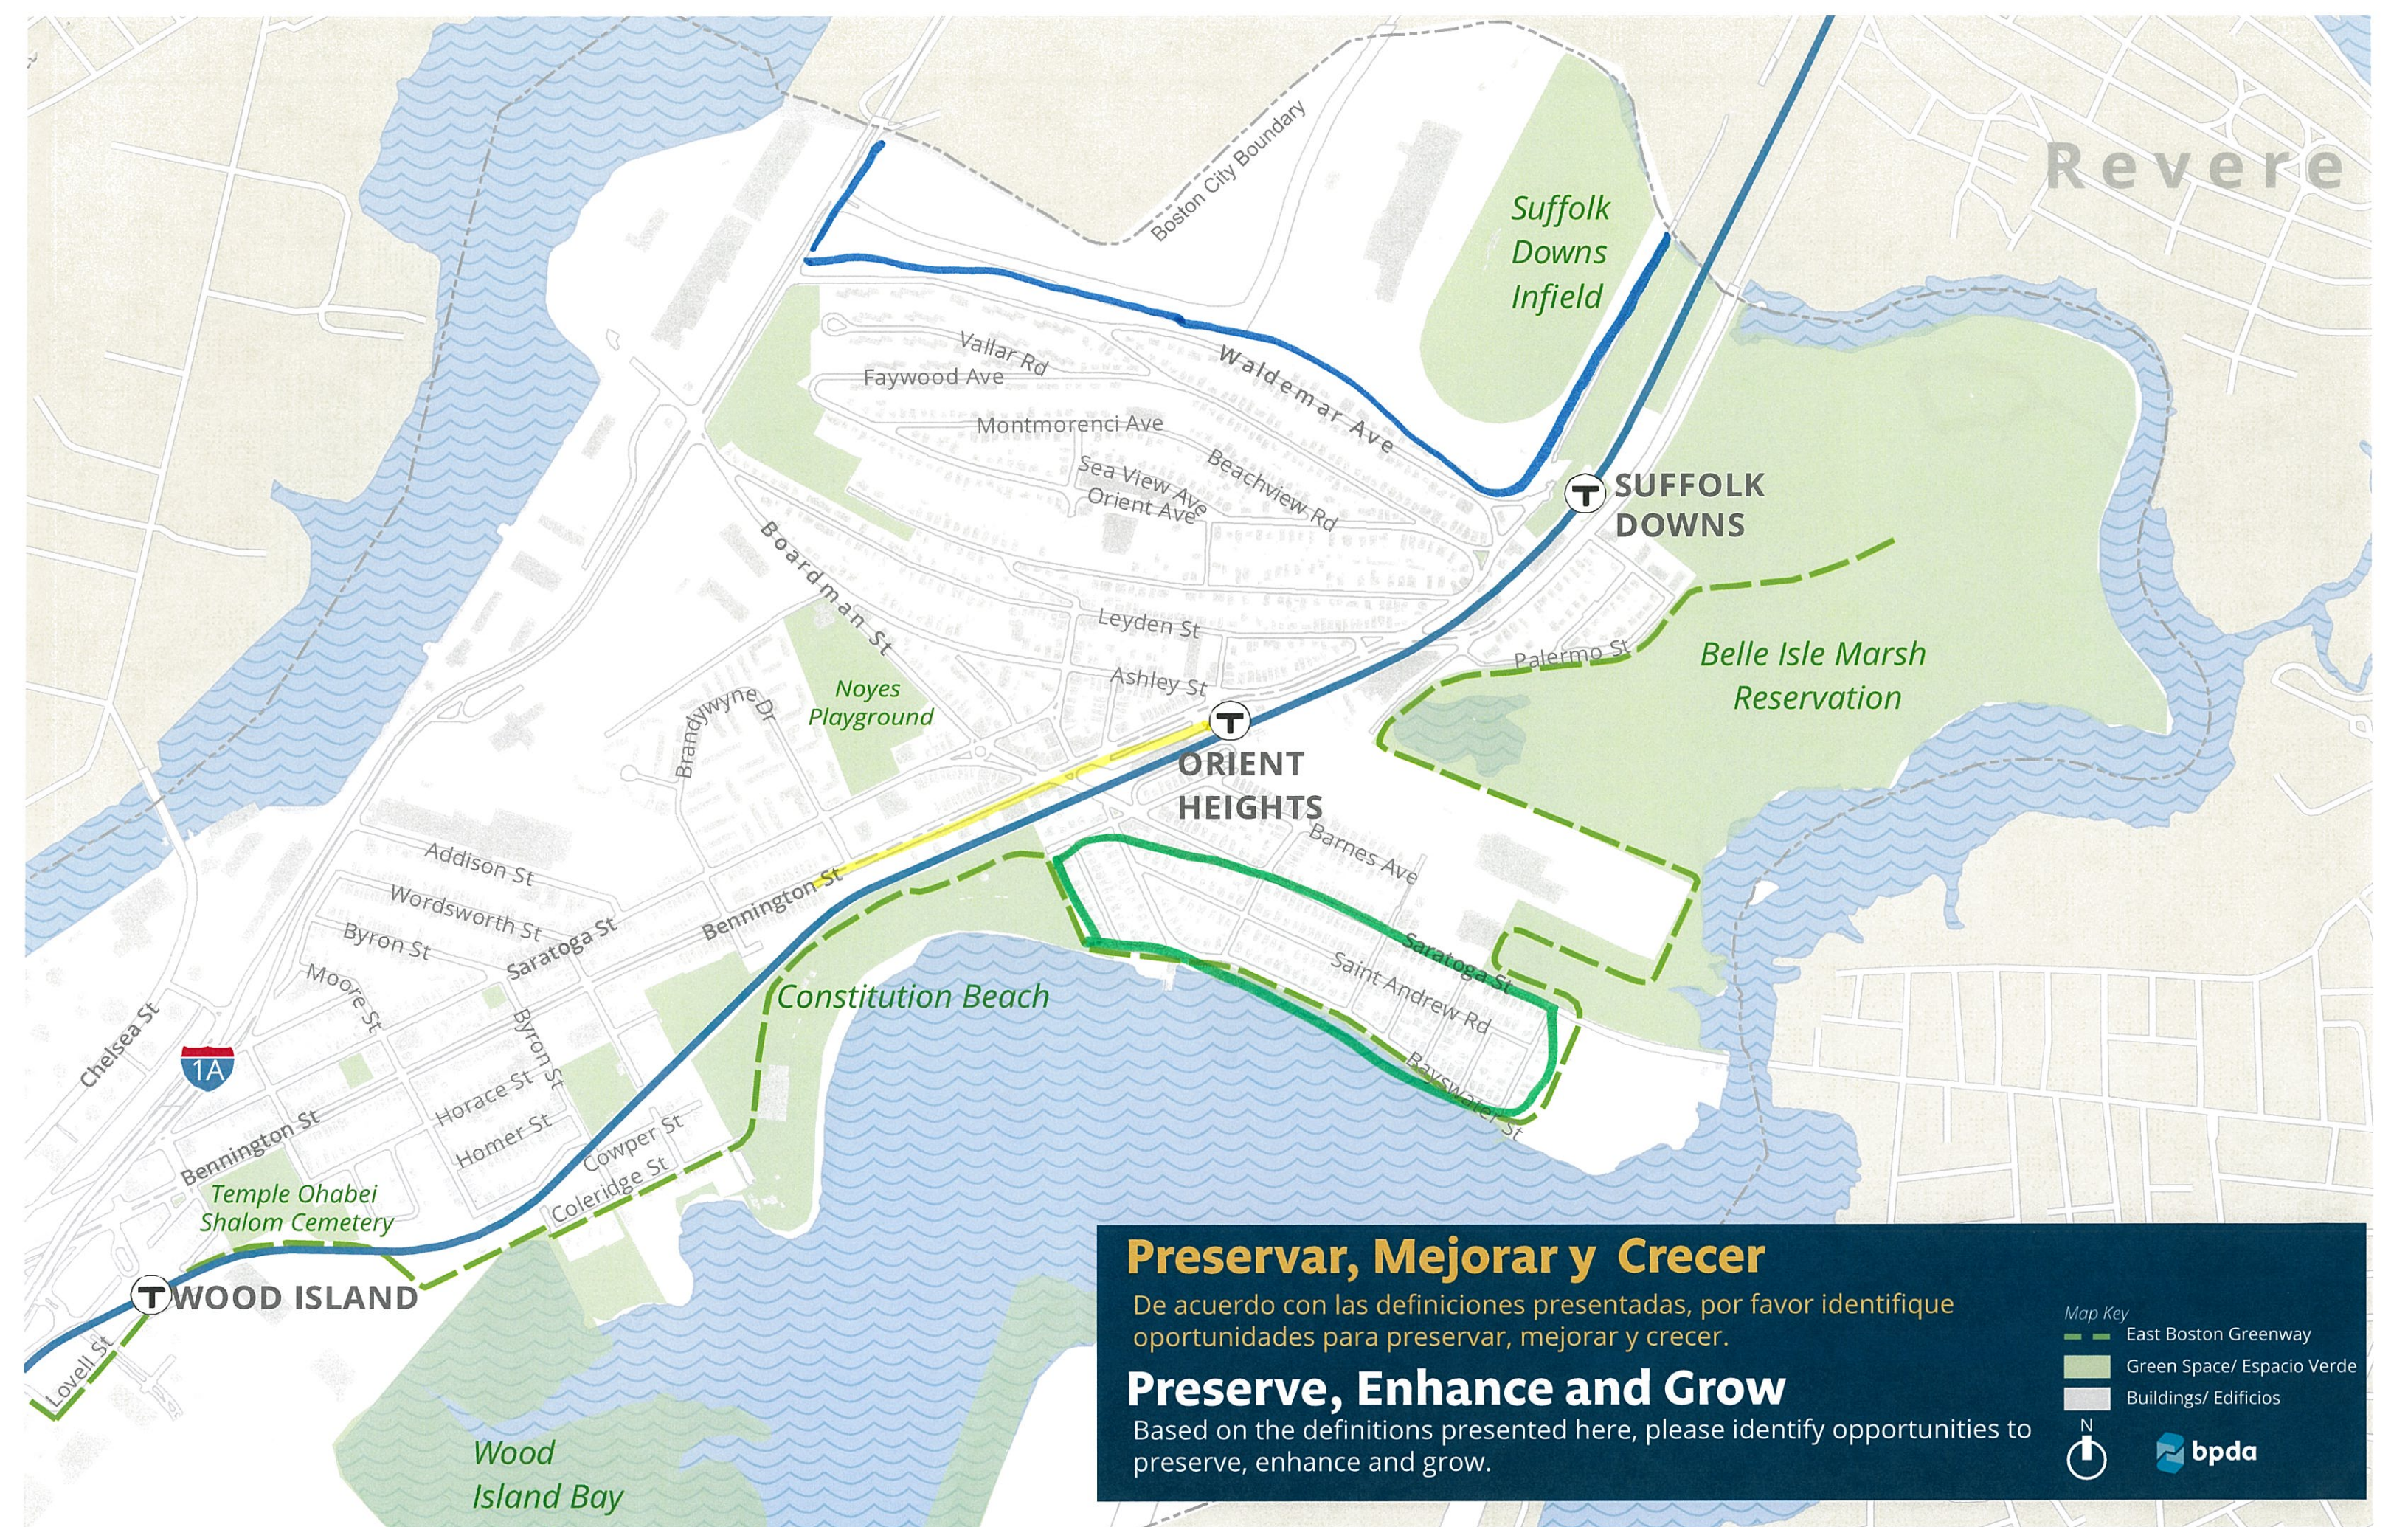

Revere

Suffolk Downs Infield

T SUFFOLK DOWNS

Belle Isle Marsh Reservation

T ORIENT HEIGHTS

Constitution Beach

T WOOD ISLAND

Wood Island Bay

Preservar, Mejorar y Crecer

De acuerdo con las definiciones presentadas, por favor identifique oportunidades para preservar, mejorar y crecer.

Preserve, Enhance and Grow

Based on the definitions presented here, please identify opportunities to preserve, enhance and grow.

Map Key

- East Boston Greenway
- Green Space/ Espacio Verde
- Buildings/ Edificios

N