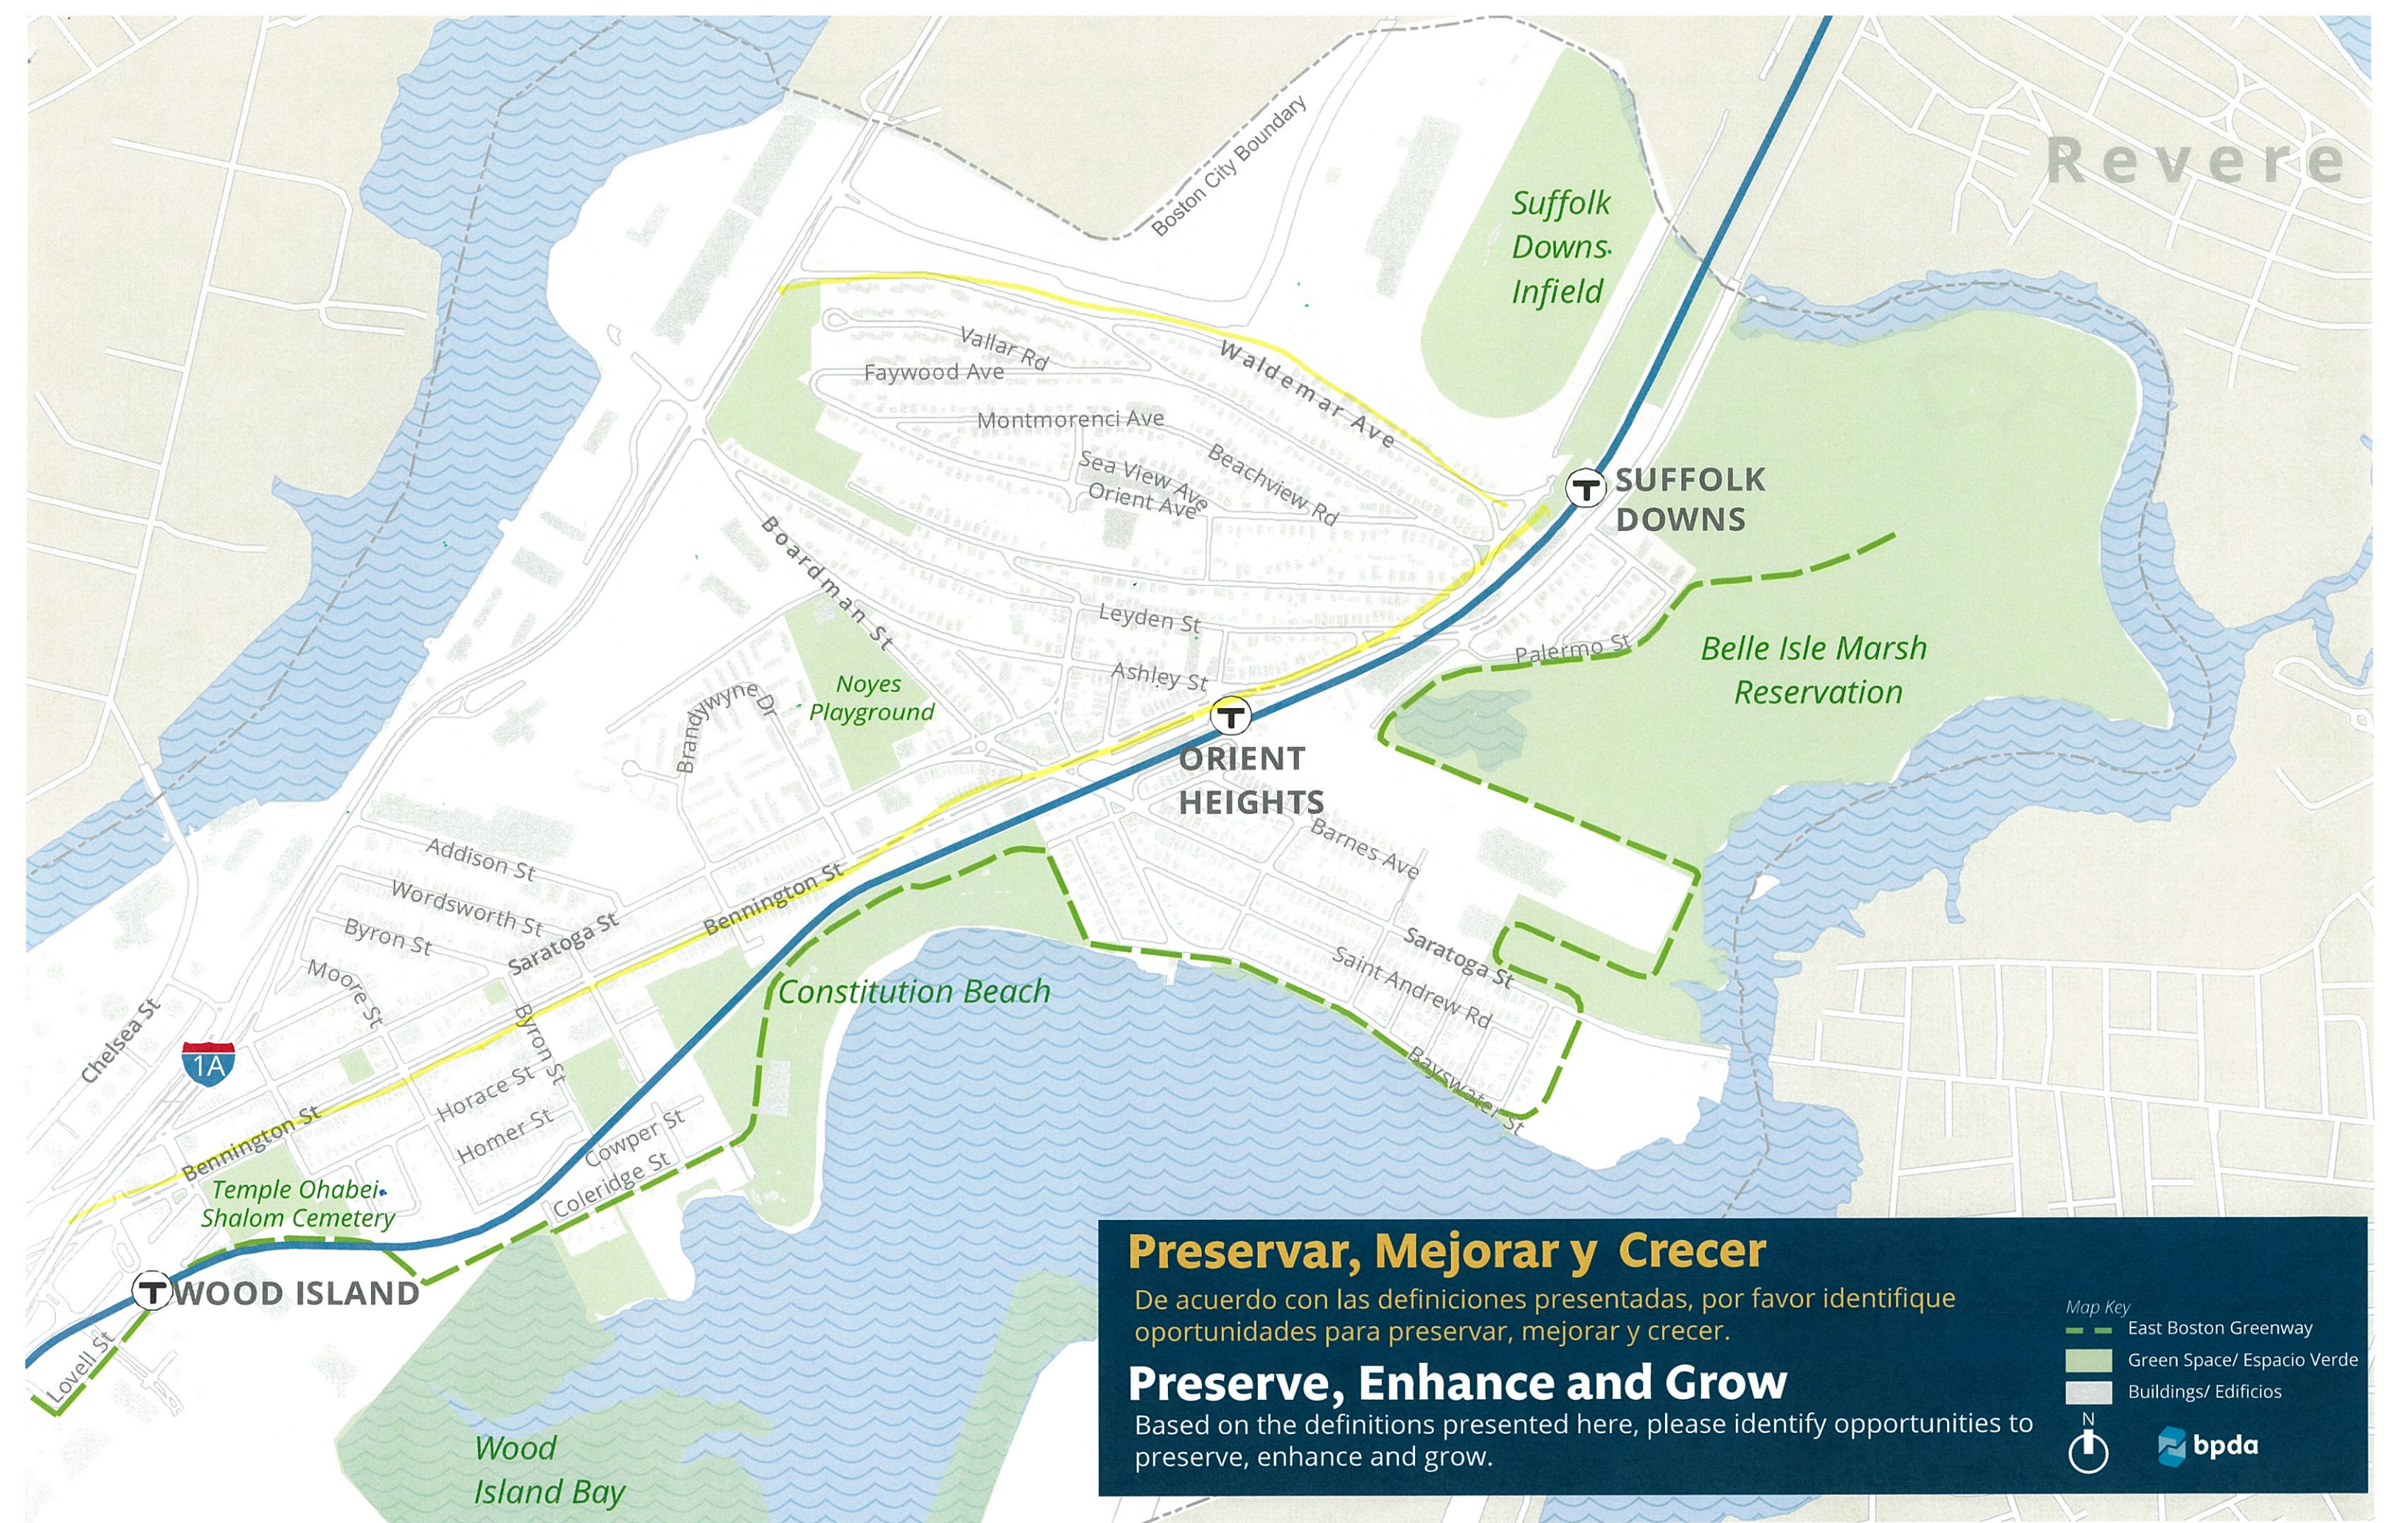

Map Key

- East Boston Greenway
- Green Space/ Espacio Verde
- Buildings/ Edificios

N

Revere

Suffolk Downs Infield

T SUFFOLK DOWNS

Belle Isle Marsh Reservation

T ORIENT HEIGHTS