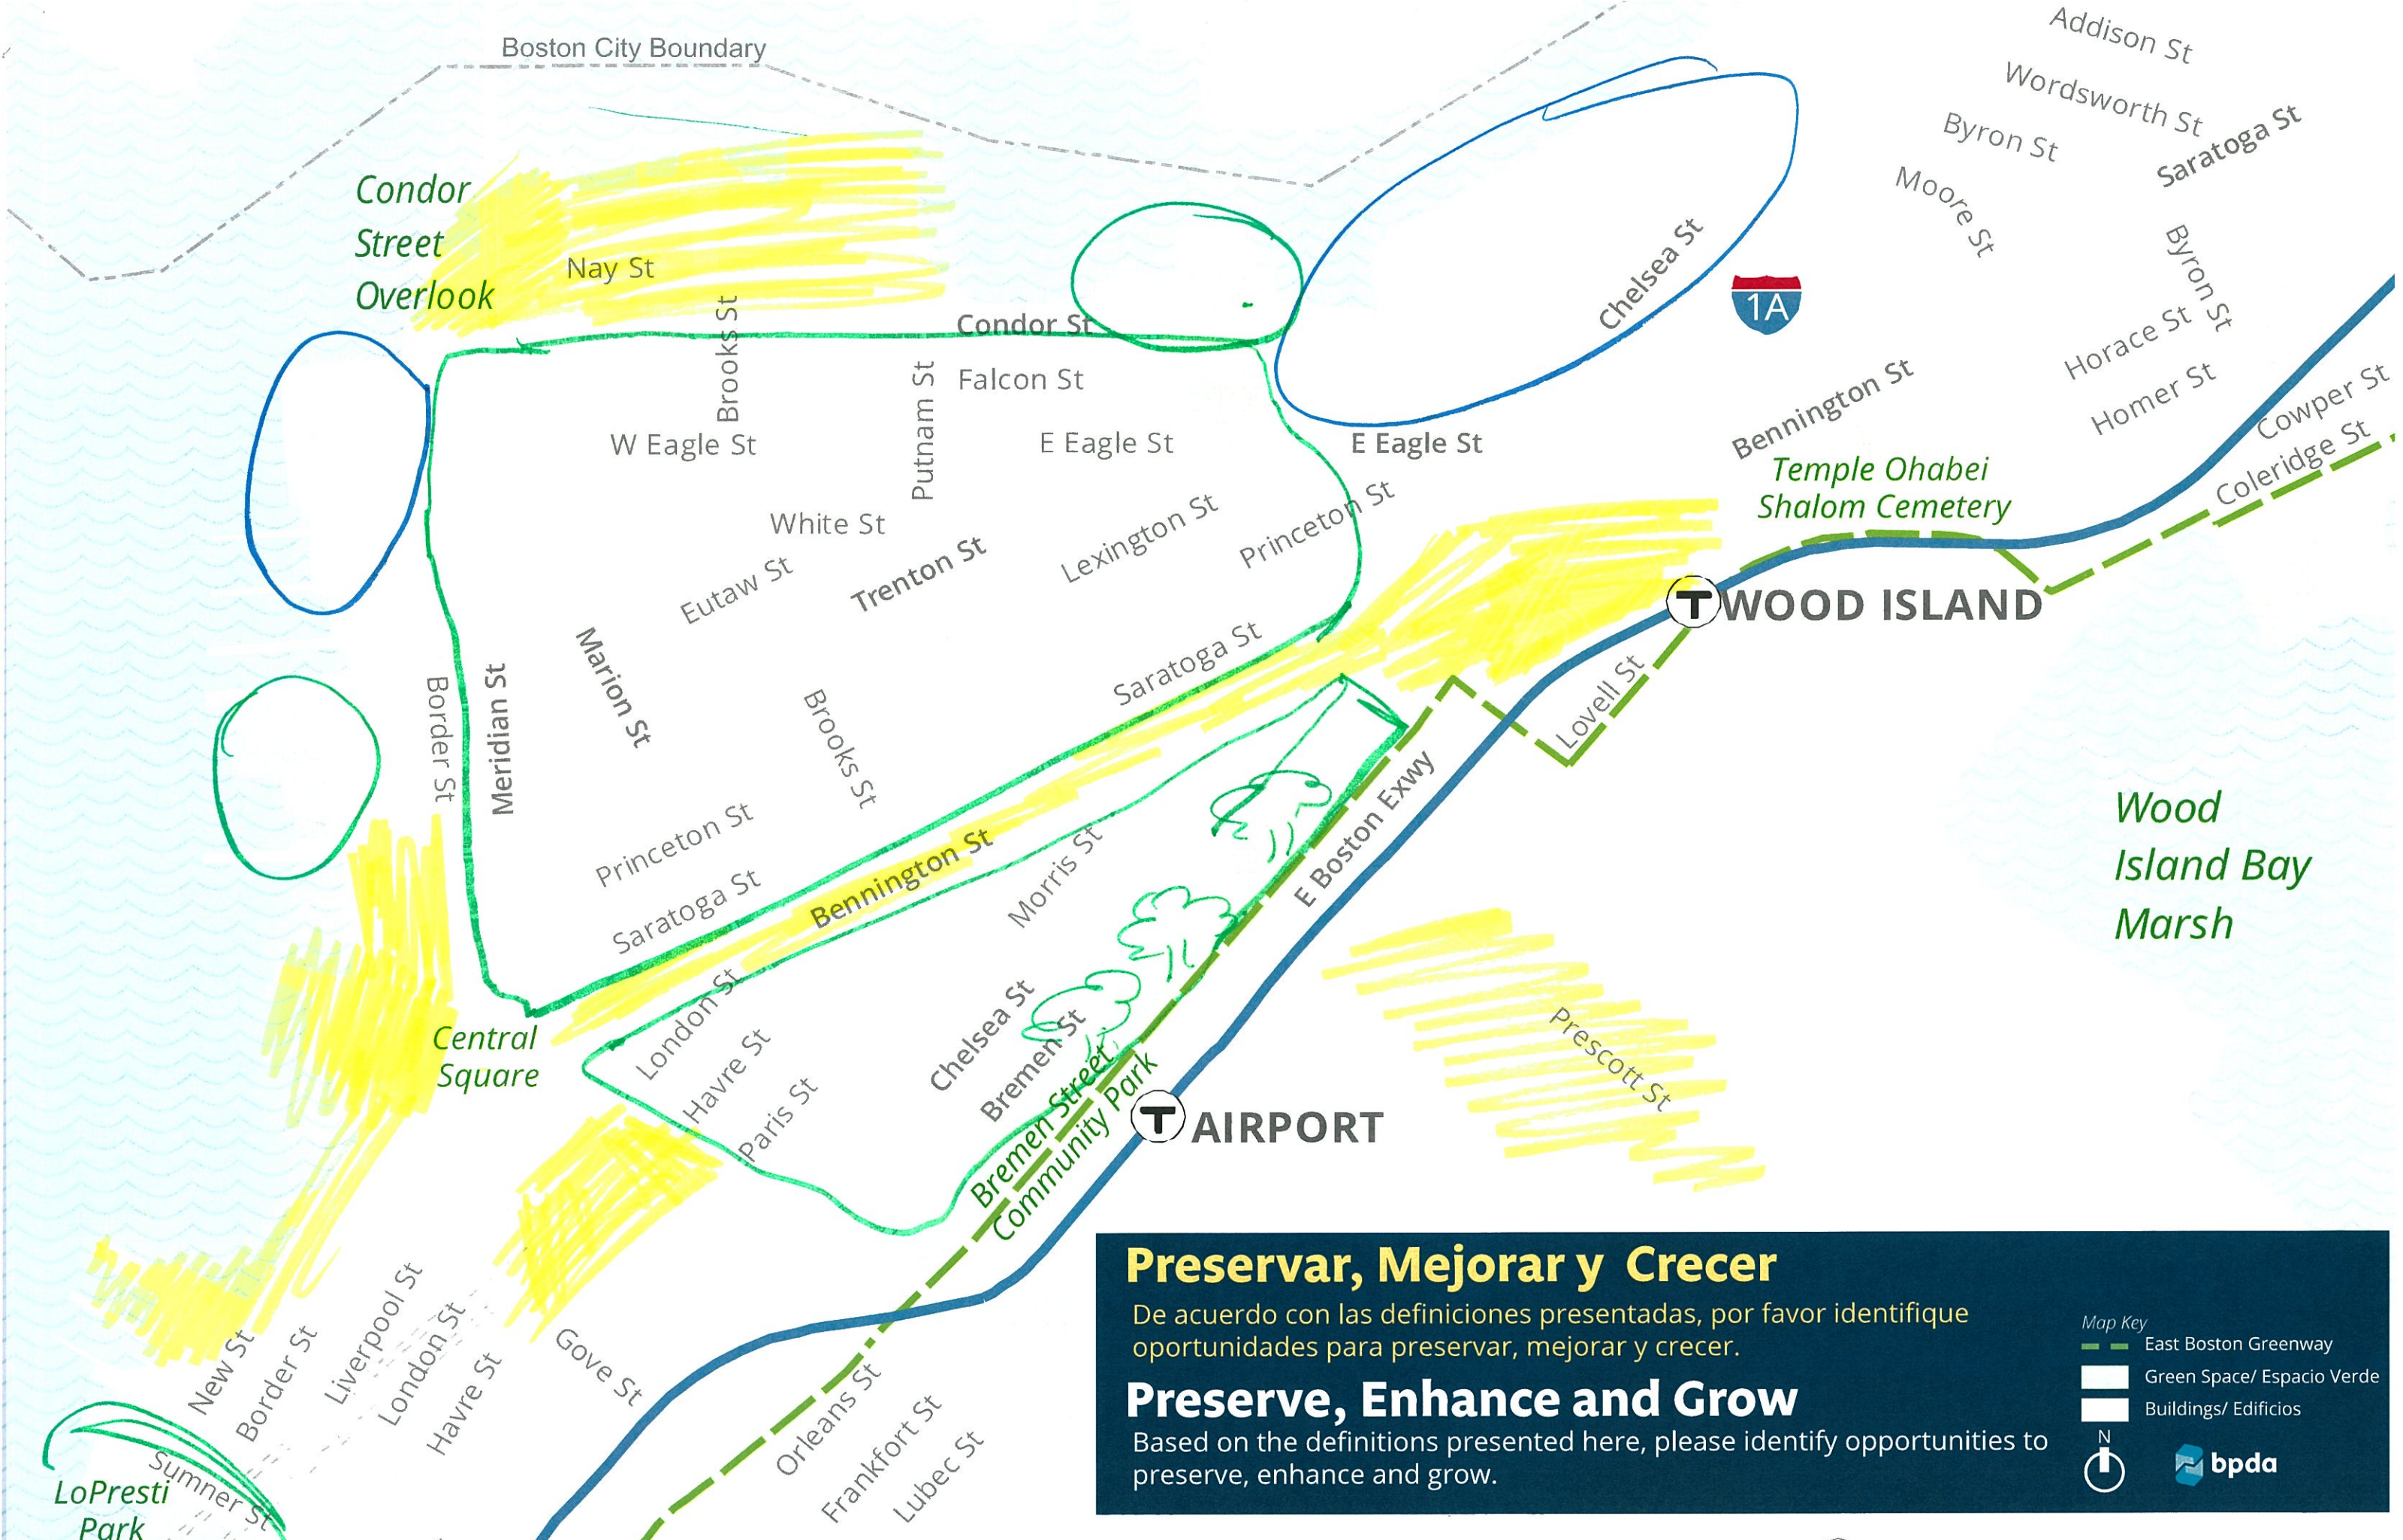

Preservar, Mejorar y Crecer

De acuerdo con las definiciones presentadas, por favor identifique oportunidades para preservar, mejorar y crecer.

Preserve, Enhance and Grow

Based on the definitions presented here, please identify opportunities to preserve, enhance and grow.

Map Key

- East Boston Greenway
- Green Space/ Espacio Verde
- Buildings/ Edificios

N

bpd