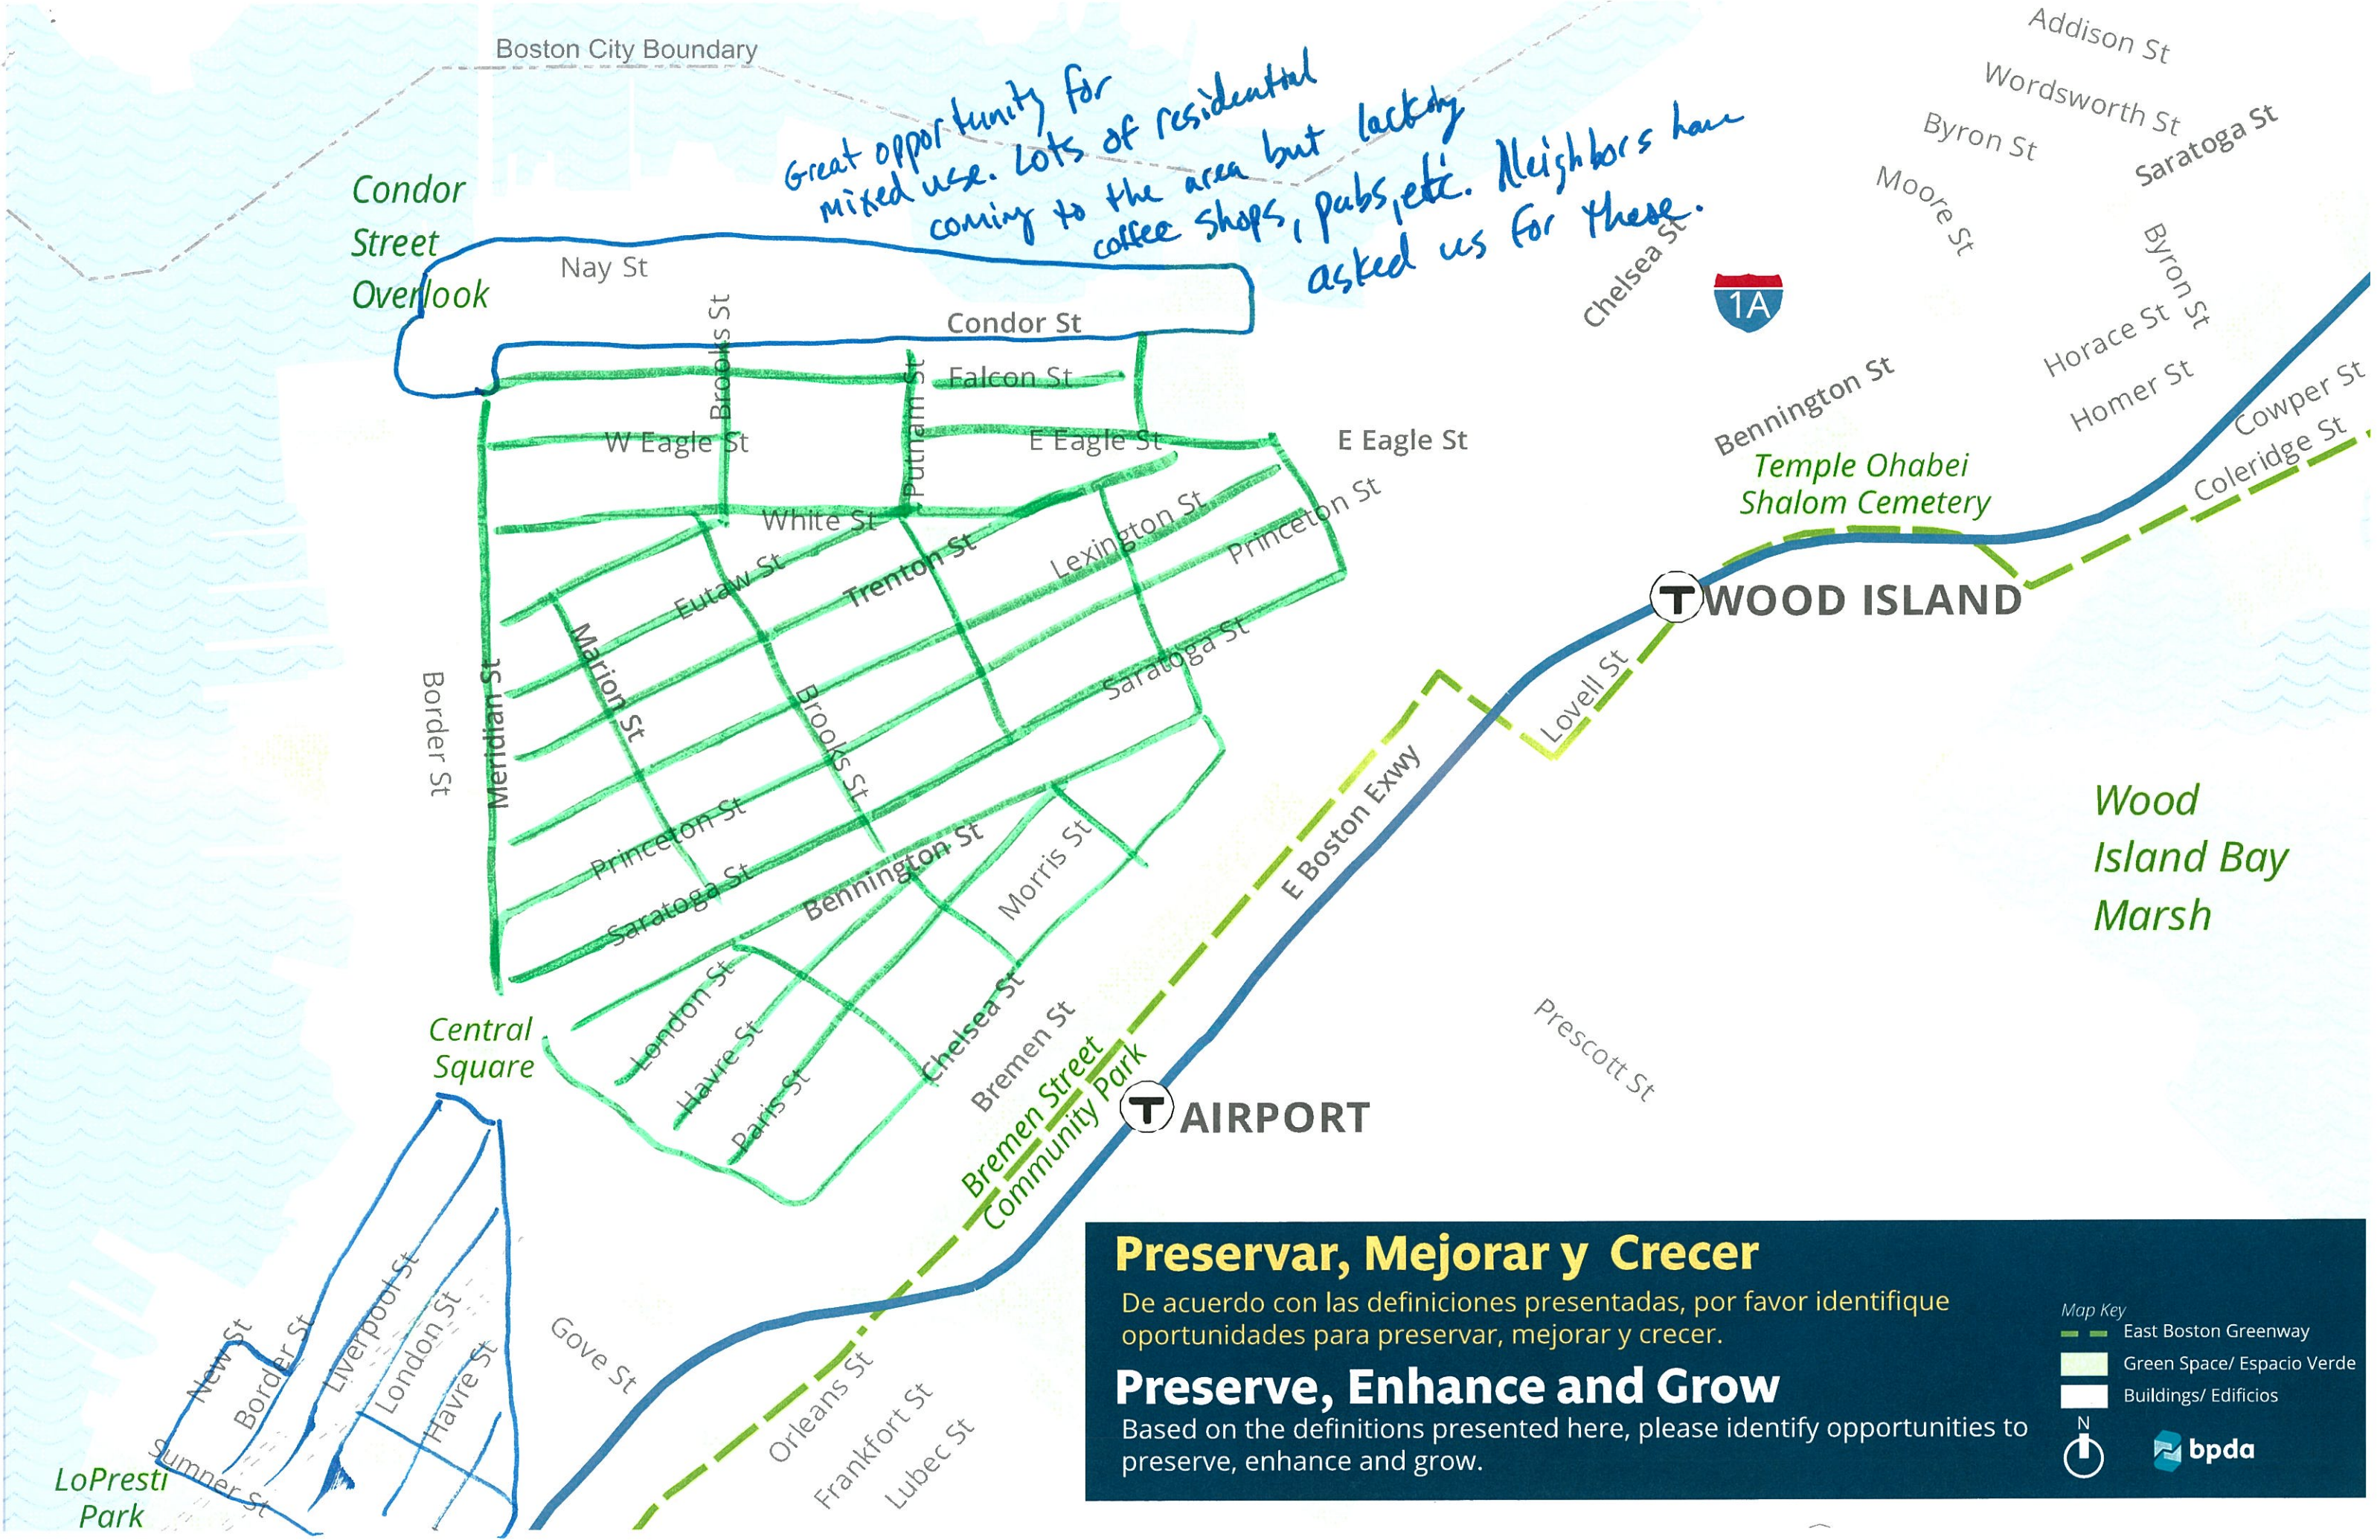

T SUFFOLK DOWNS

Belle Isle Marsh Reservation

T ORIENT HEIGHTS

Constitution Beach

T WOOD ISLAND

Wood Island Bay

Great opportunity for mixed use. Lots of residential coming to the area but lacking coffee shops, pubs, etc. Neighbors have asked us for these.