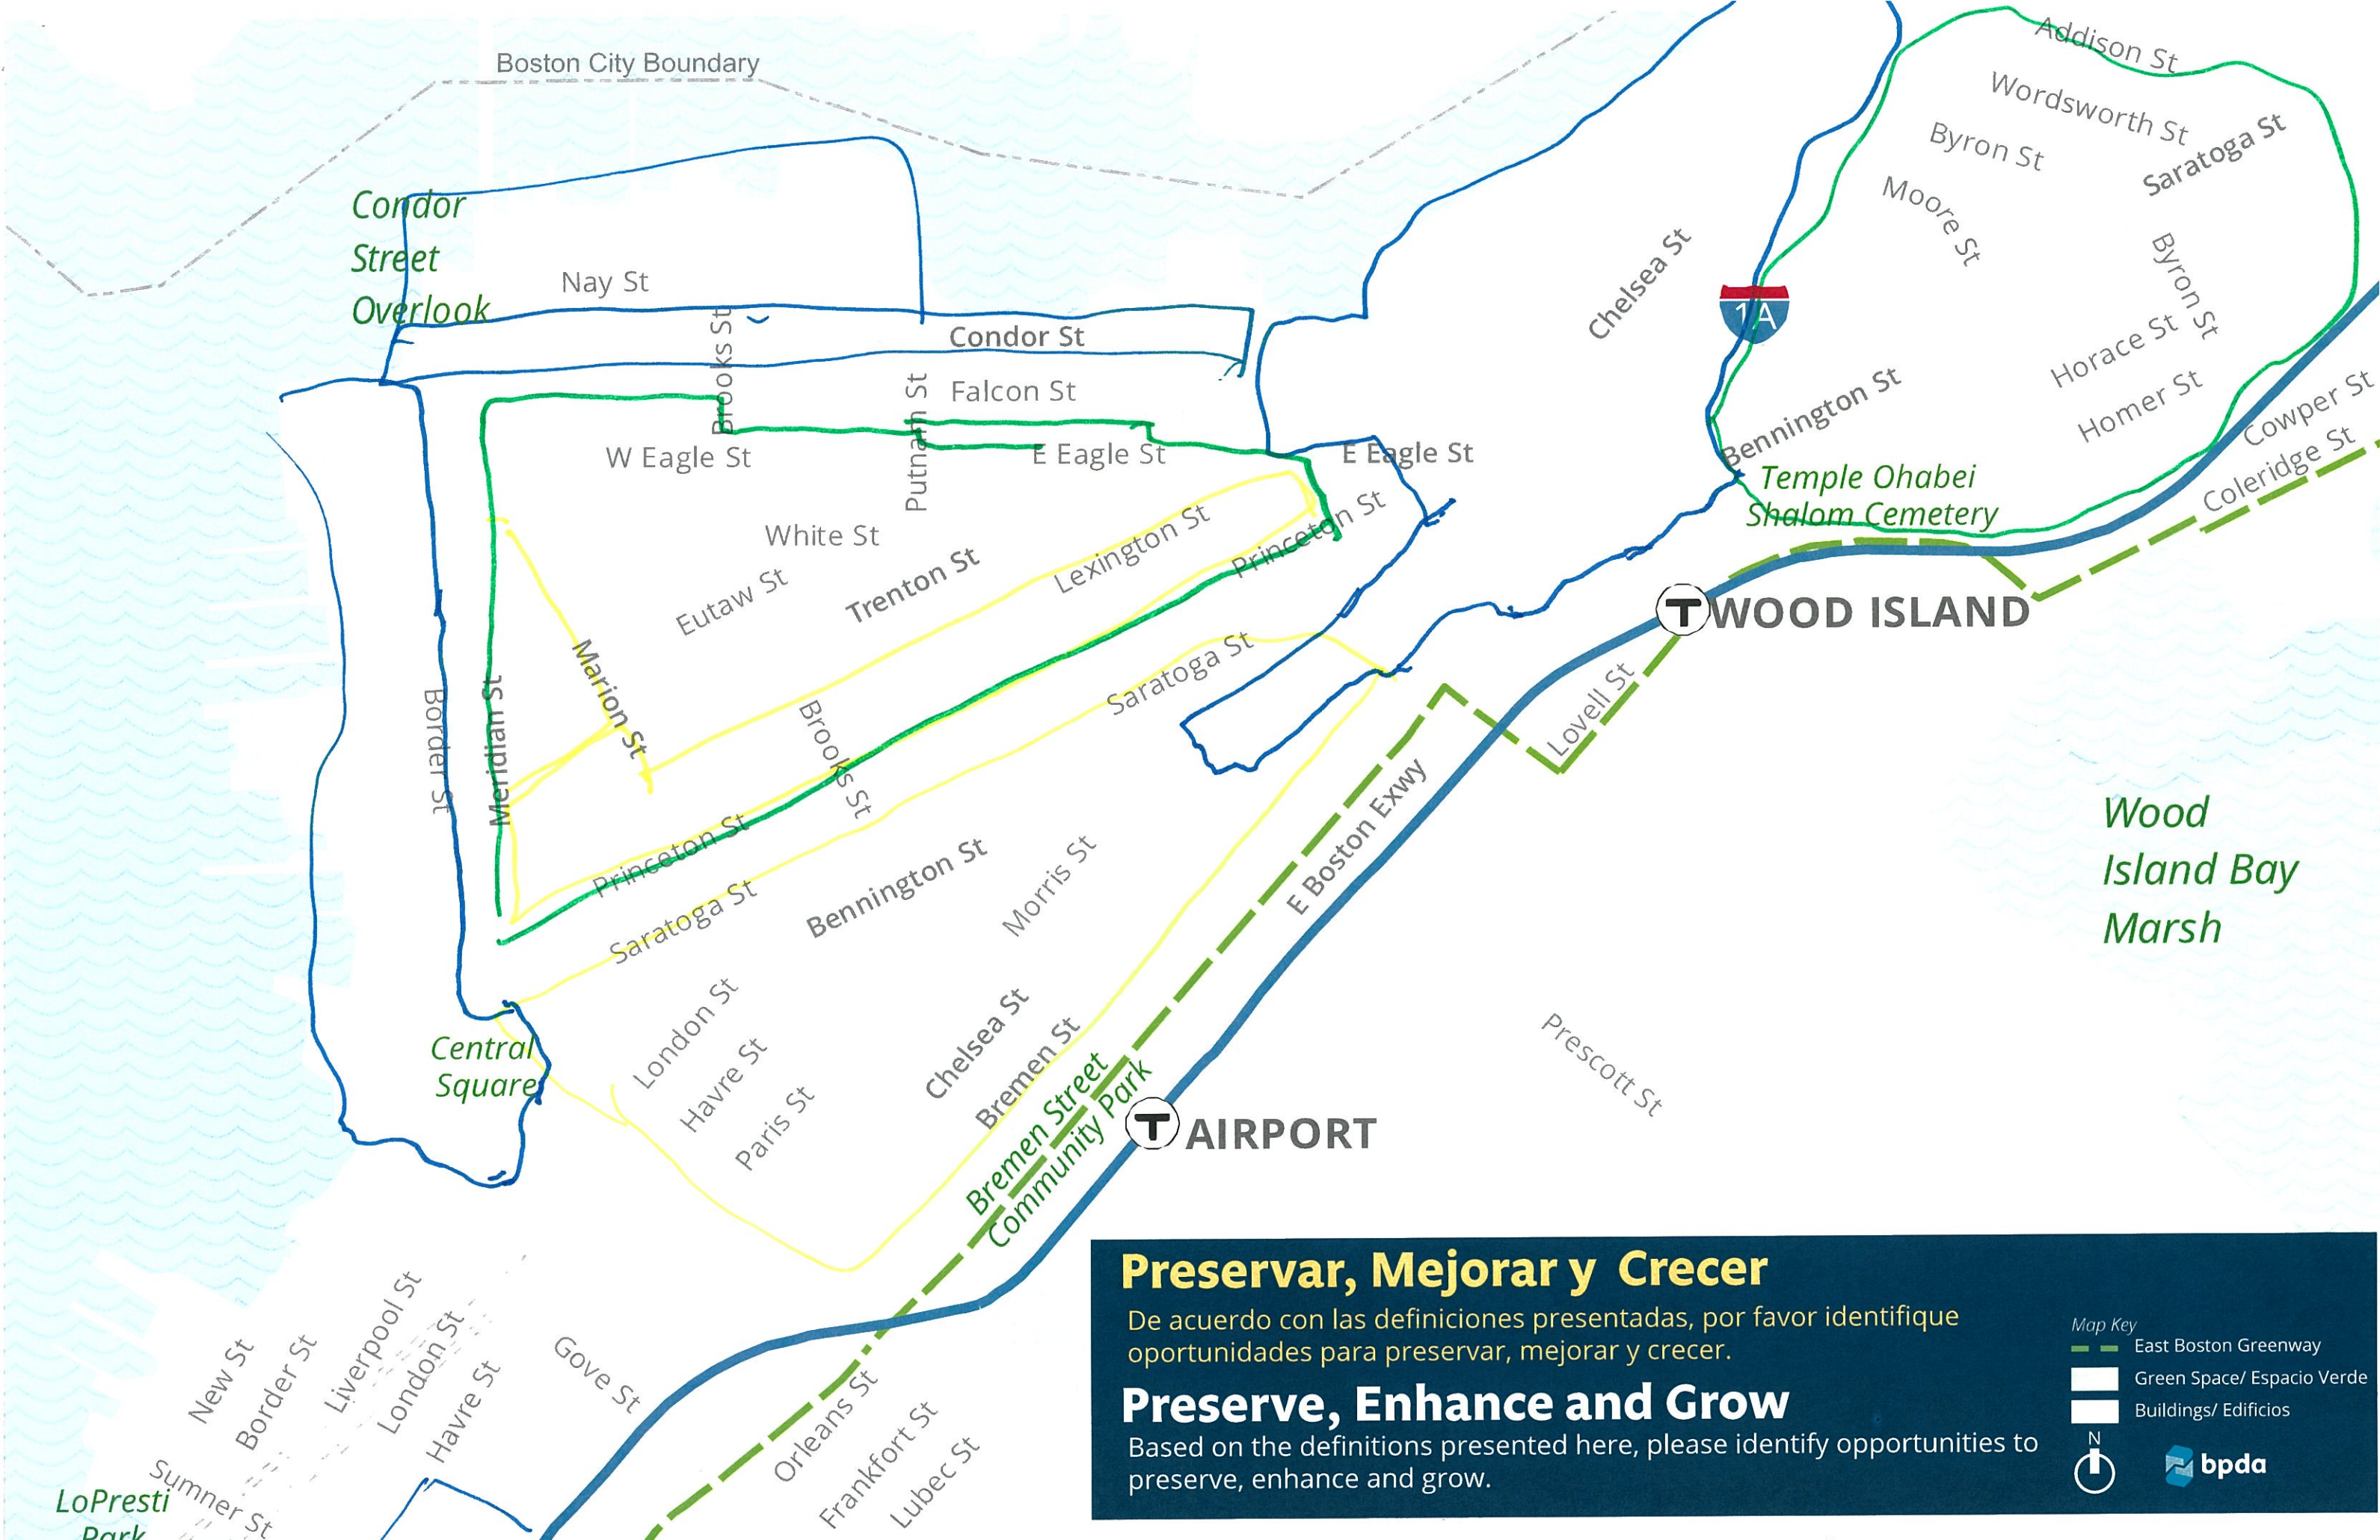

Preservar, Mejorar y Crecer

De acuerdo con las definiciones presentadas, por favor identifique oportunidades para preservar, mejorar y crecer.

Preserve, Enhance and Grow

Based on the definitions presented here, please identify opportunities to preserve, enhance and grow.

Map Key

- East Boston Greenway
- Green Space/ Espacio Verde
- Buildings/ Edificios

N

bpda