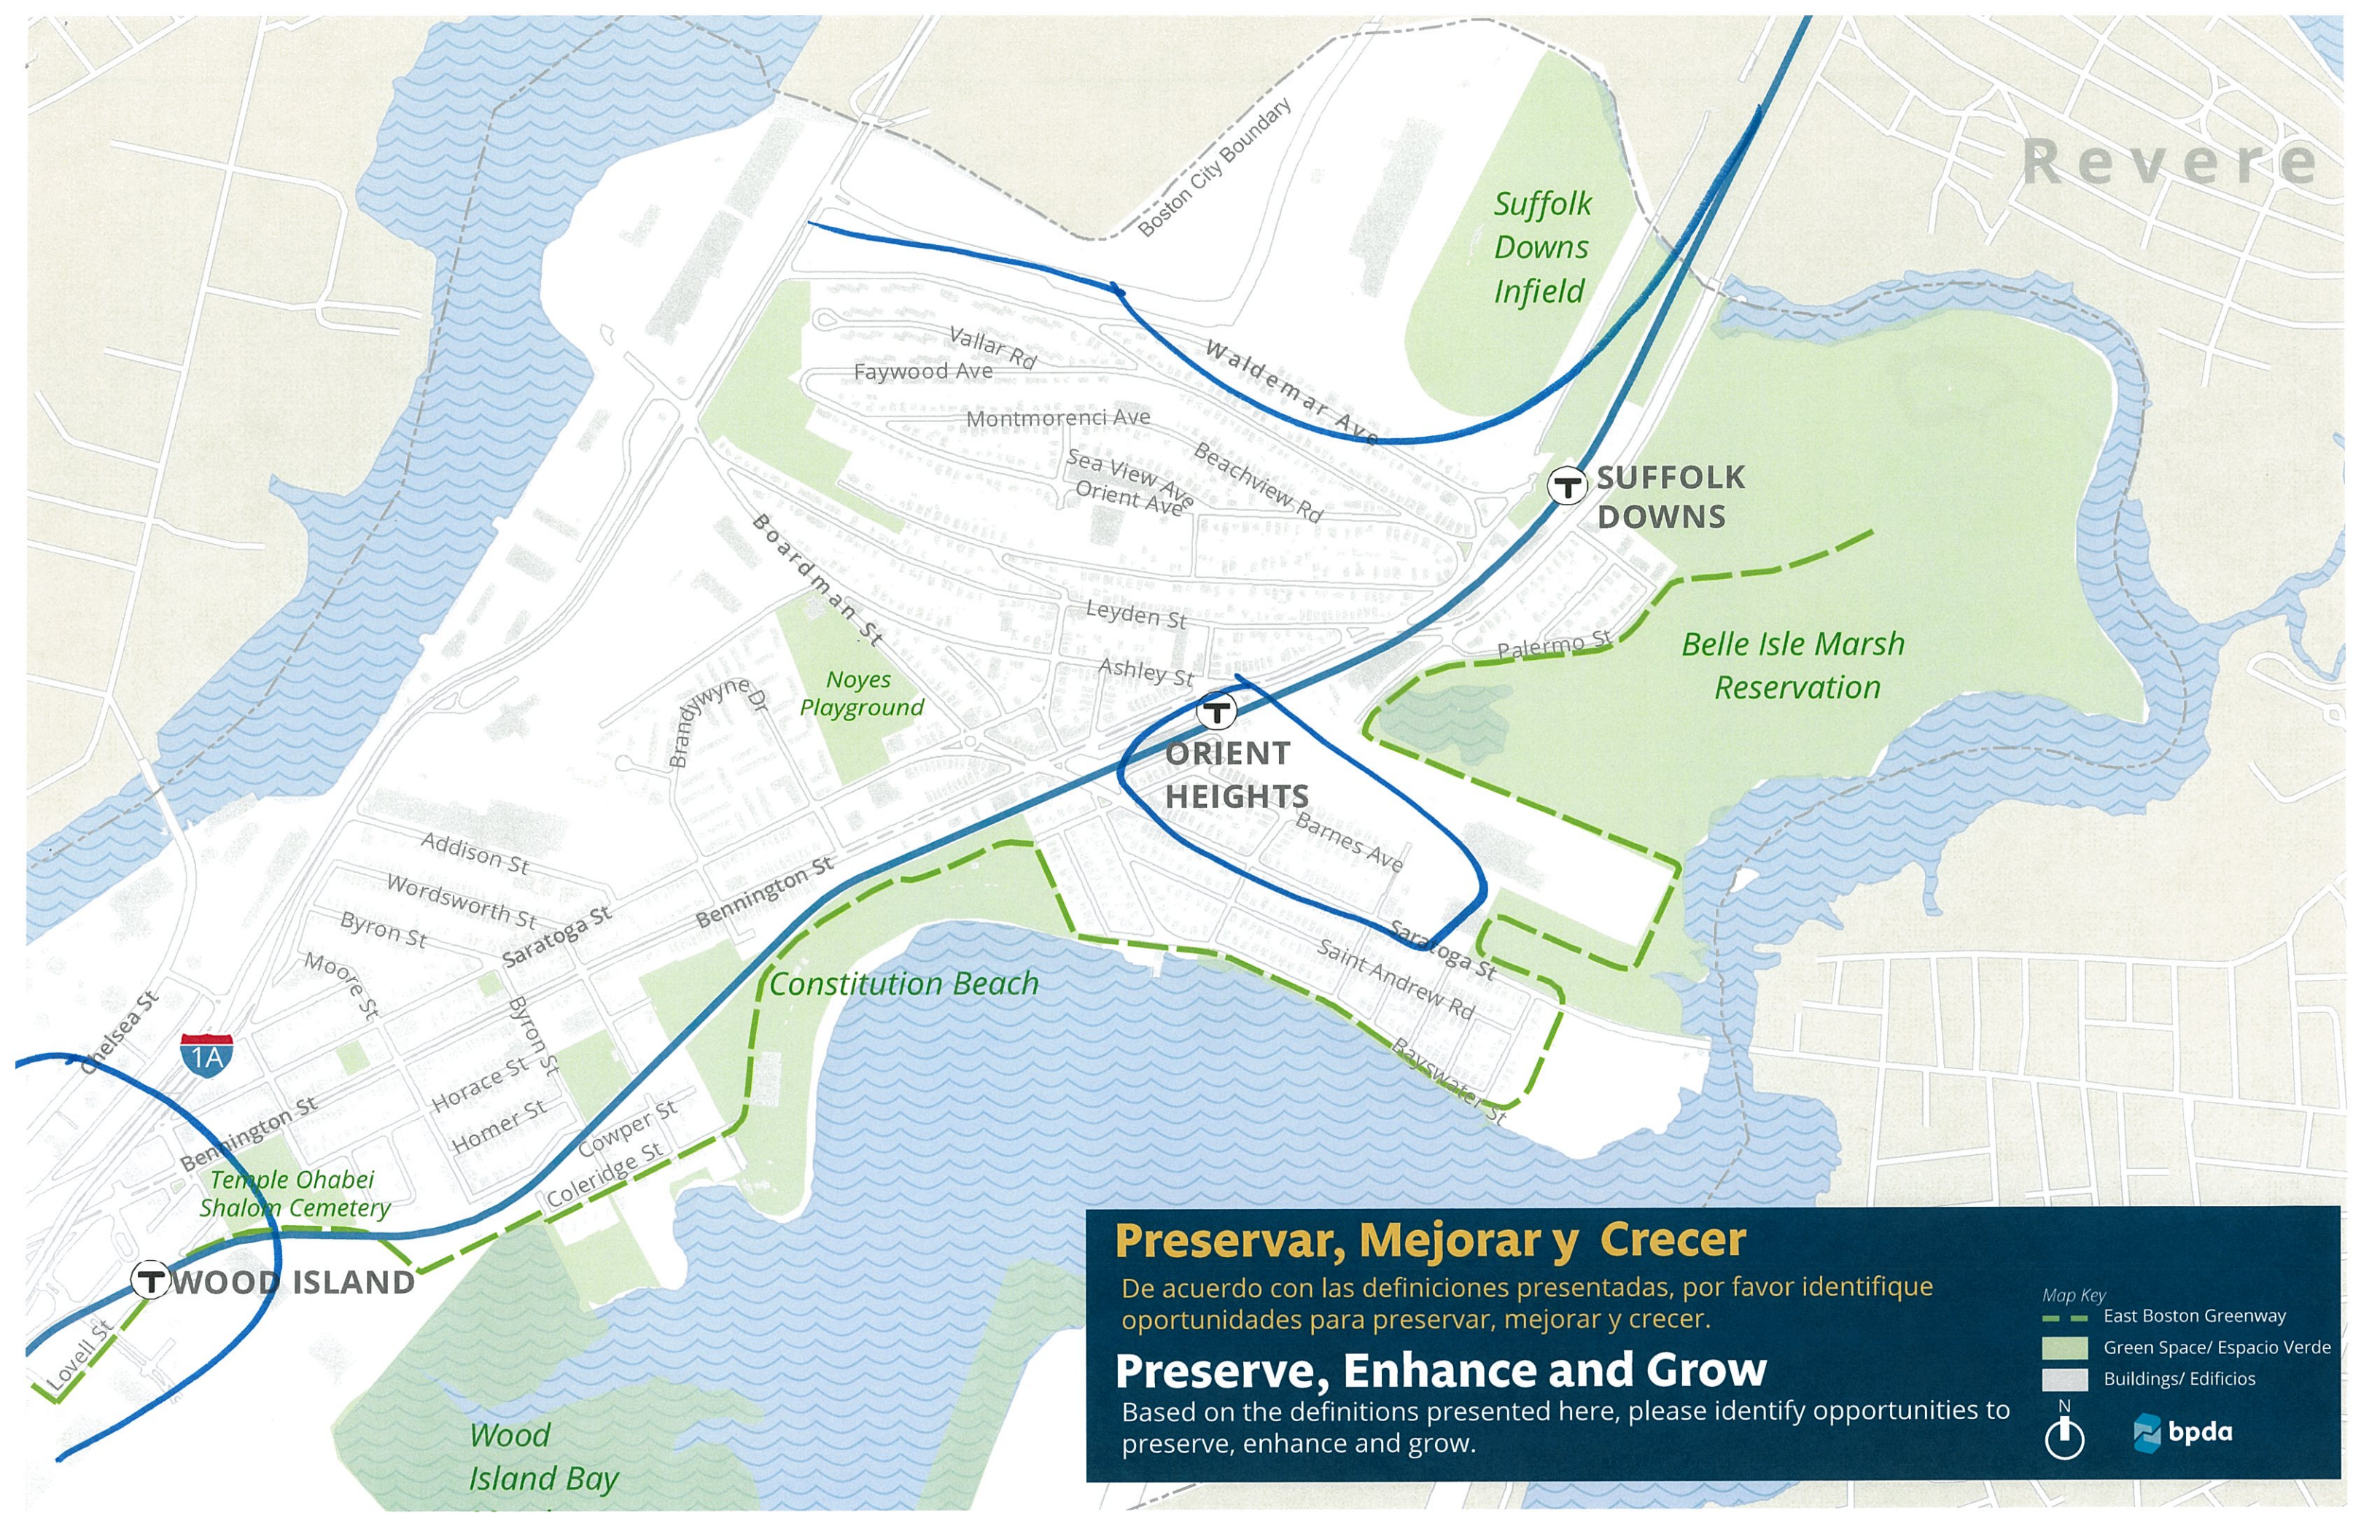

Revere

Suffolk Downs Infield

T SUFFOLK DOWNS

Belle Isle Marsh Reservation

T ORIENT HEIGHTS

Noyes Playground

Constitution Beach

T WOOD ISLAND

Wood Island Bay

Preservar, Mejorar y Crecer

De acuerdo con las definiciones presentadas, por favor identifique oportunidades para preservar, mejorar y crecer.

Preserve, Enhance and Grow

Based on the definitions presented here, please identify opportunities to preserve, enhance and grow.

Map Key

- East Boston Greenway
- Green Space/ Espacio Verde
- Buildings/ Edificios

N

bpda