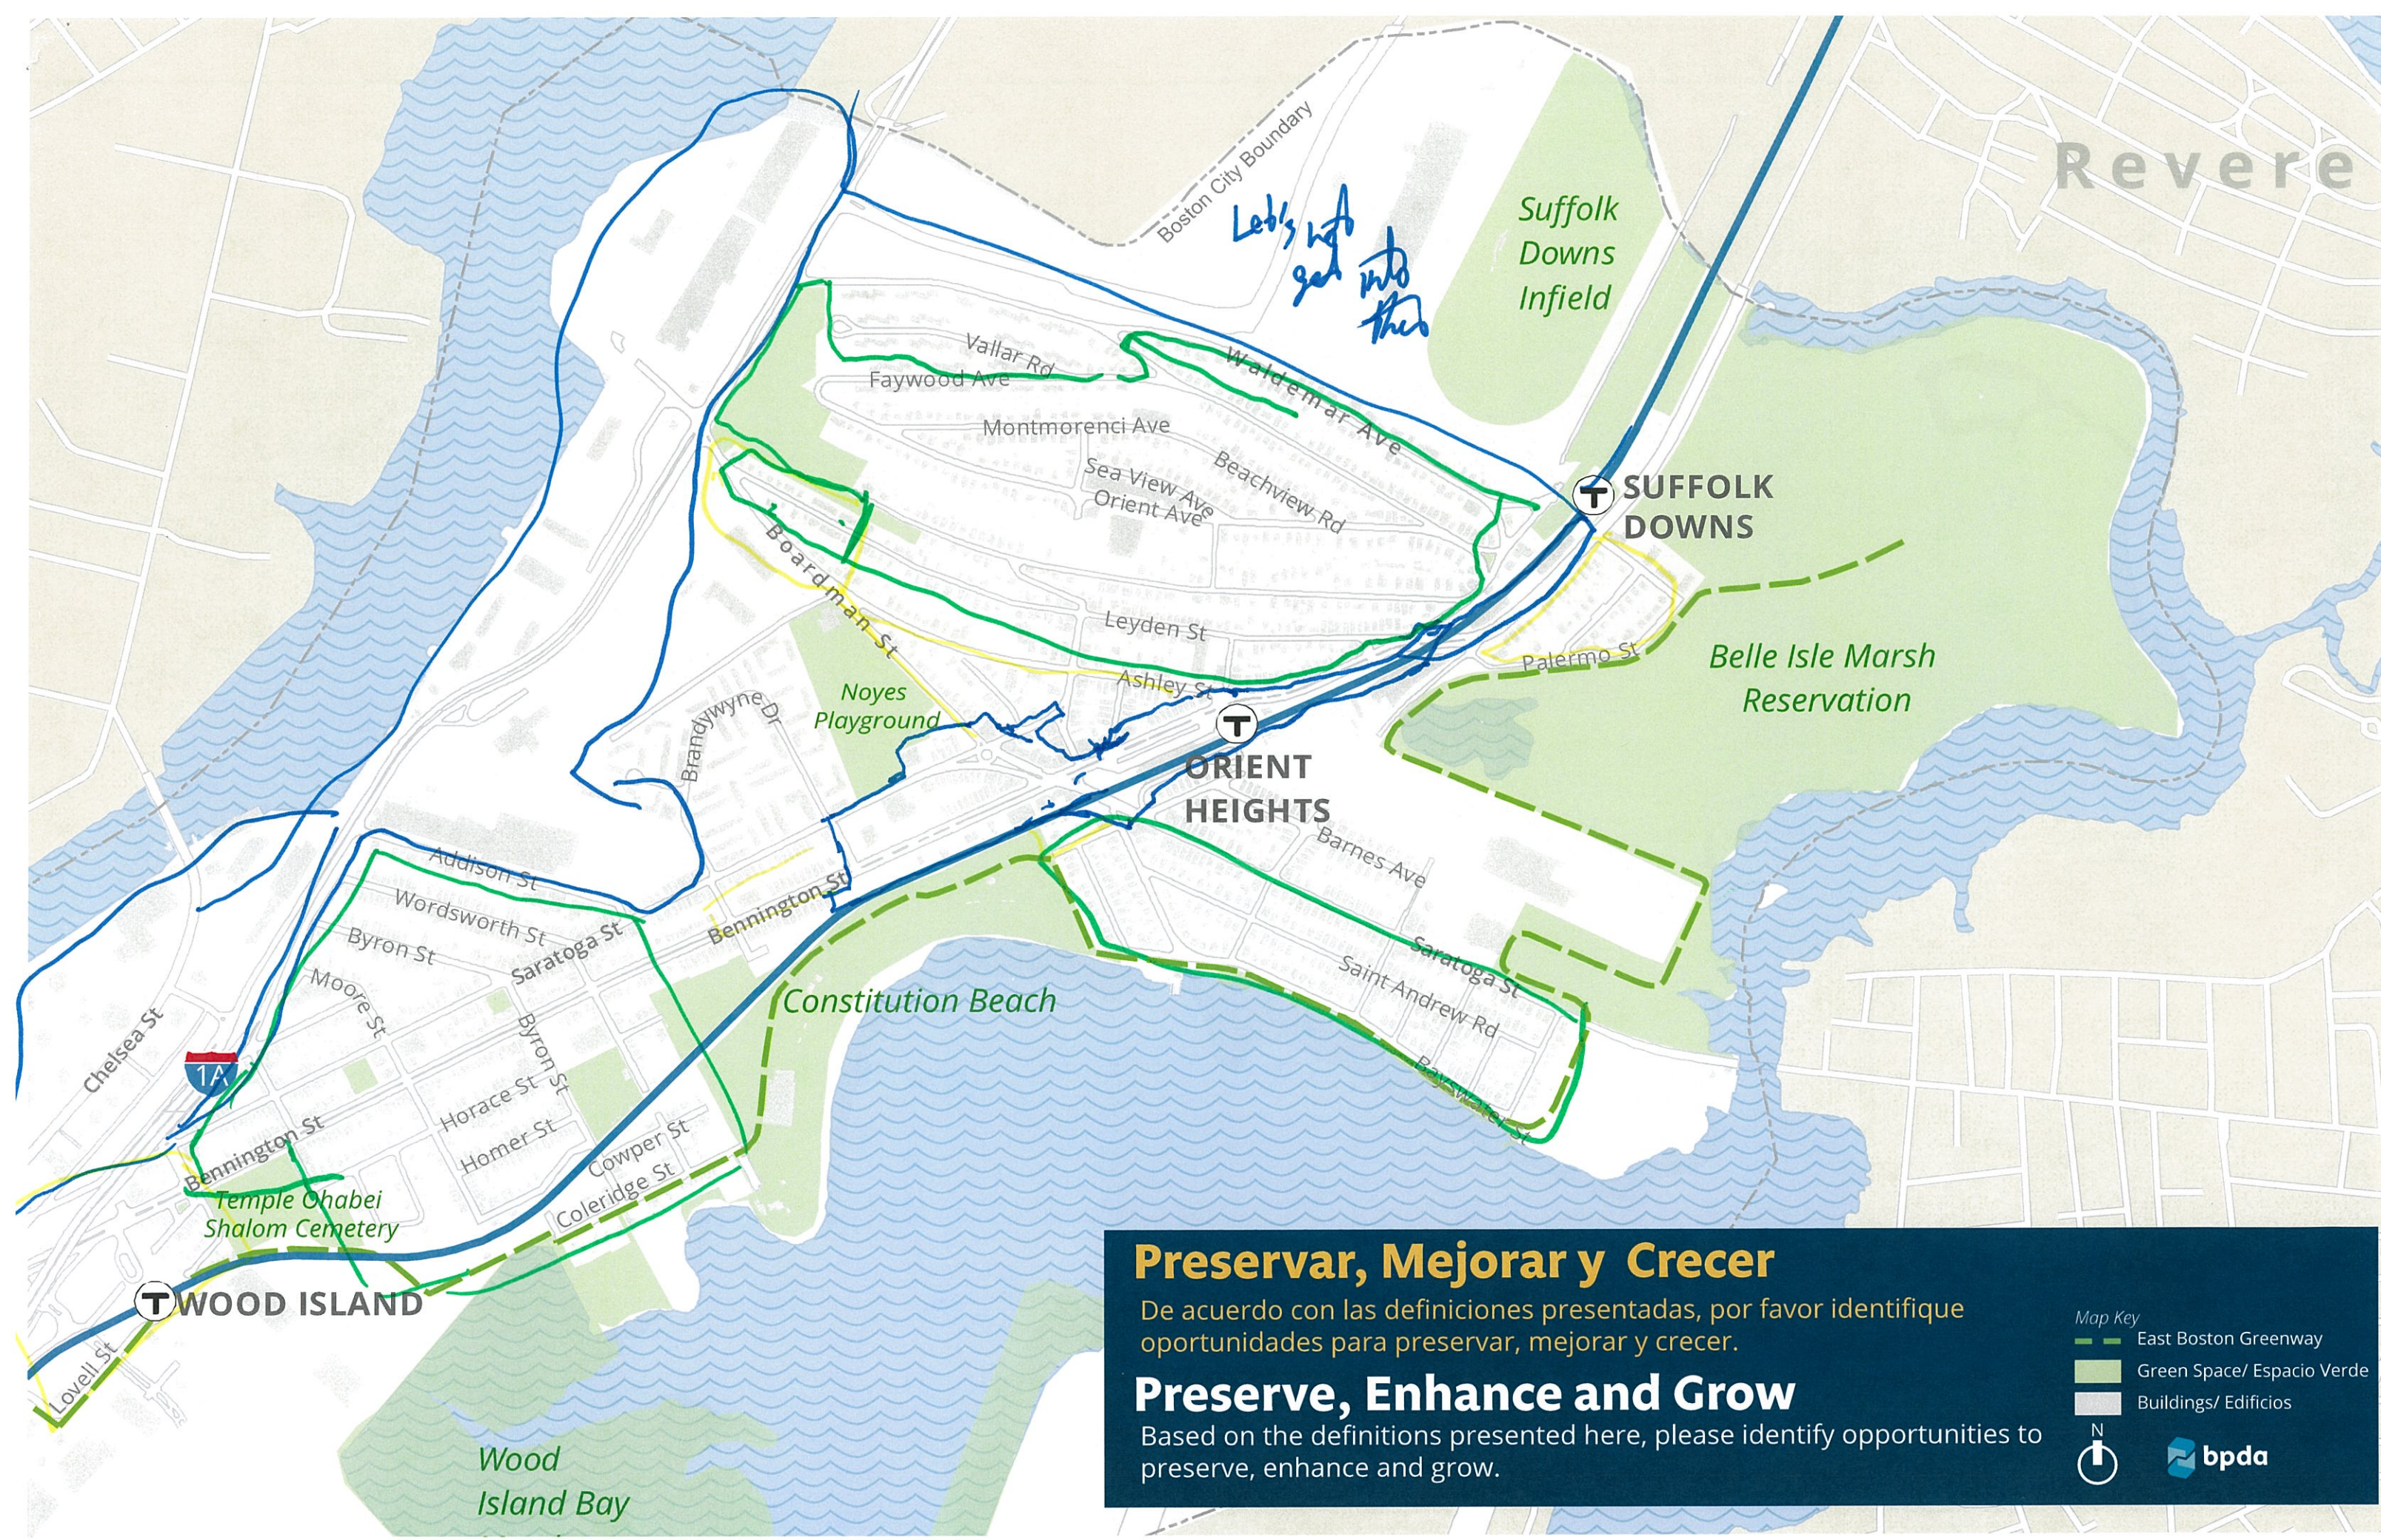

Map Key

- East Boston Greenway
- Green Space/ Espacio Verde
- Buildings/ Edificios

N

Revere

Let's not get into this

Suffolk Downs Infield

T SUFFOLK DOWNS

Belle Isle Marsh Reservation