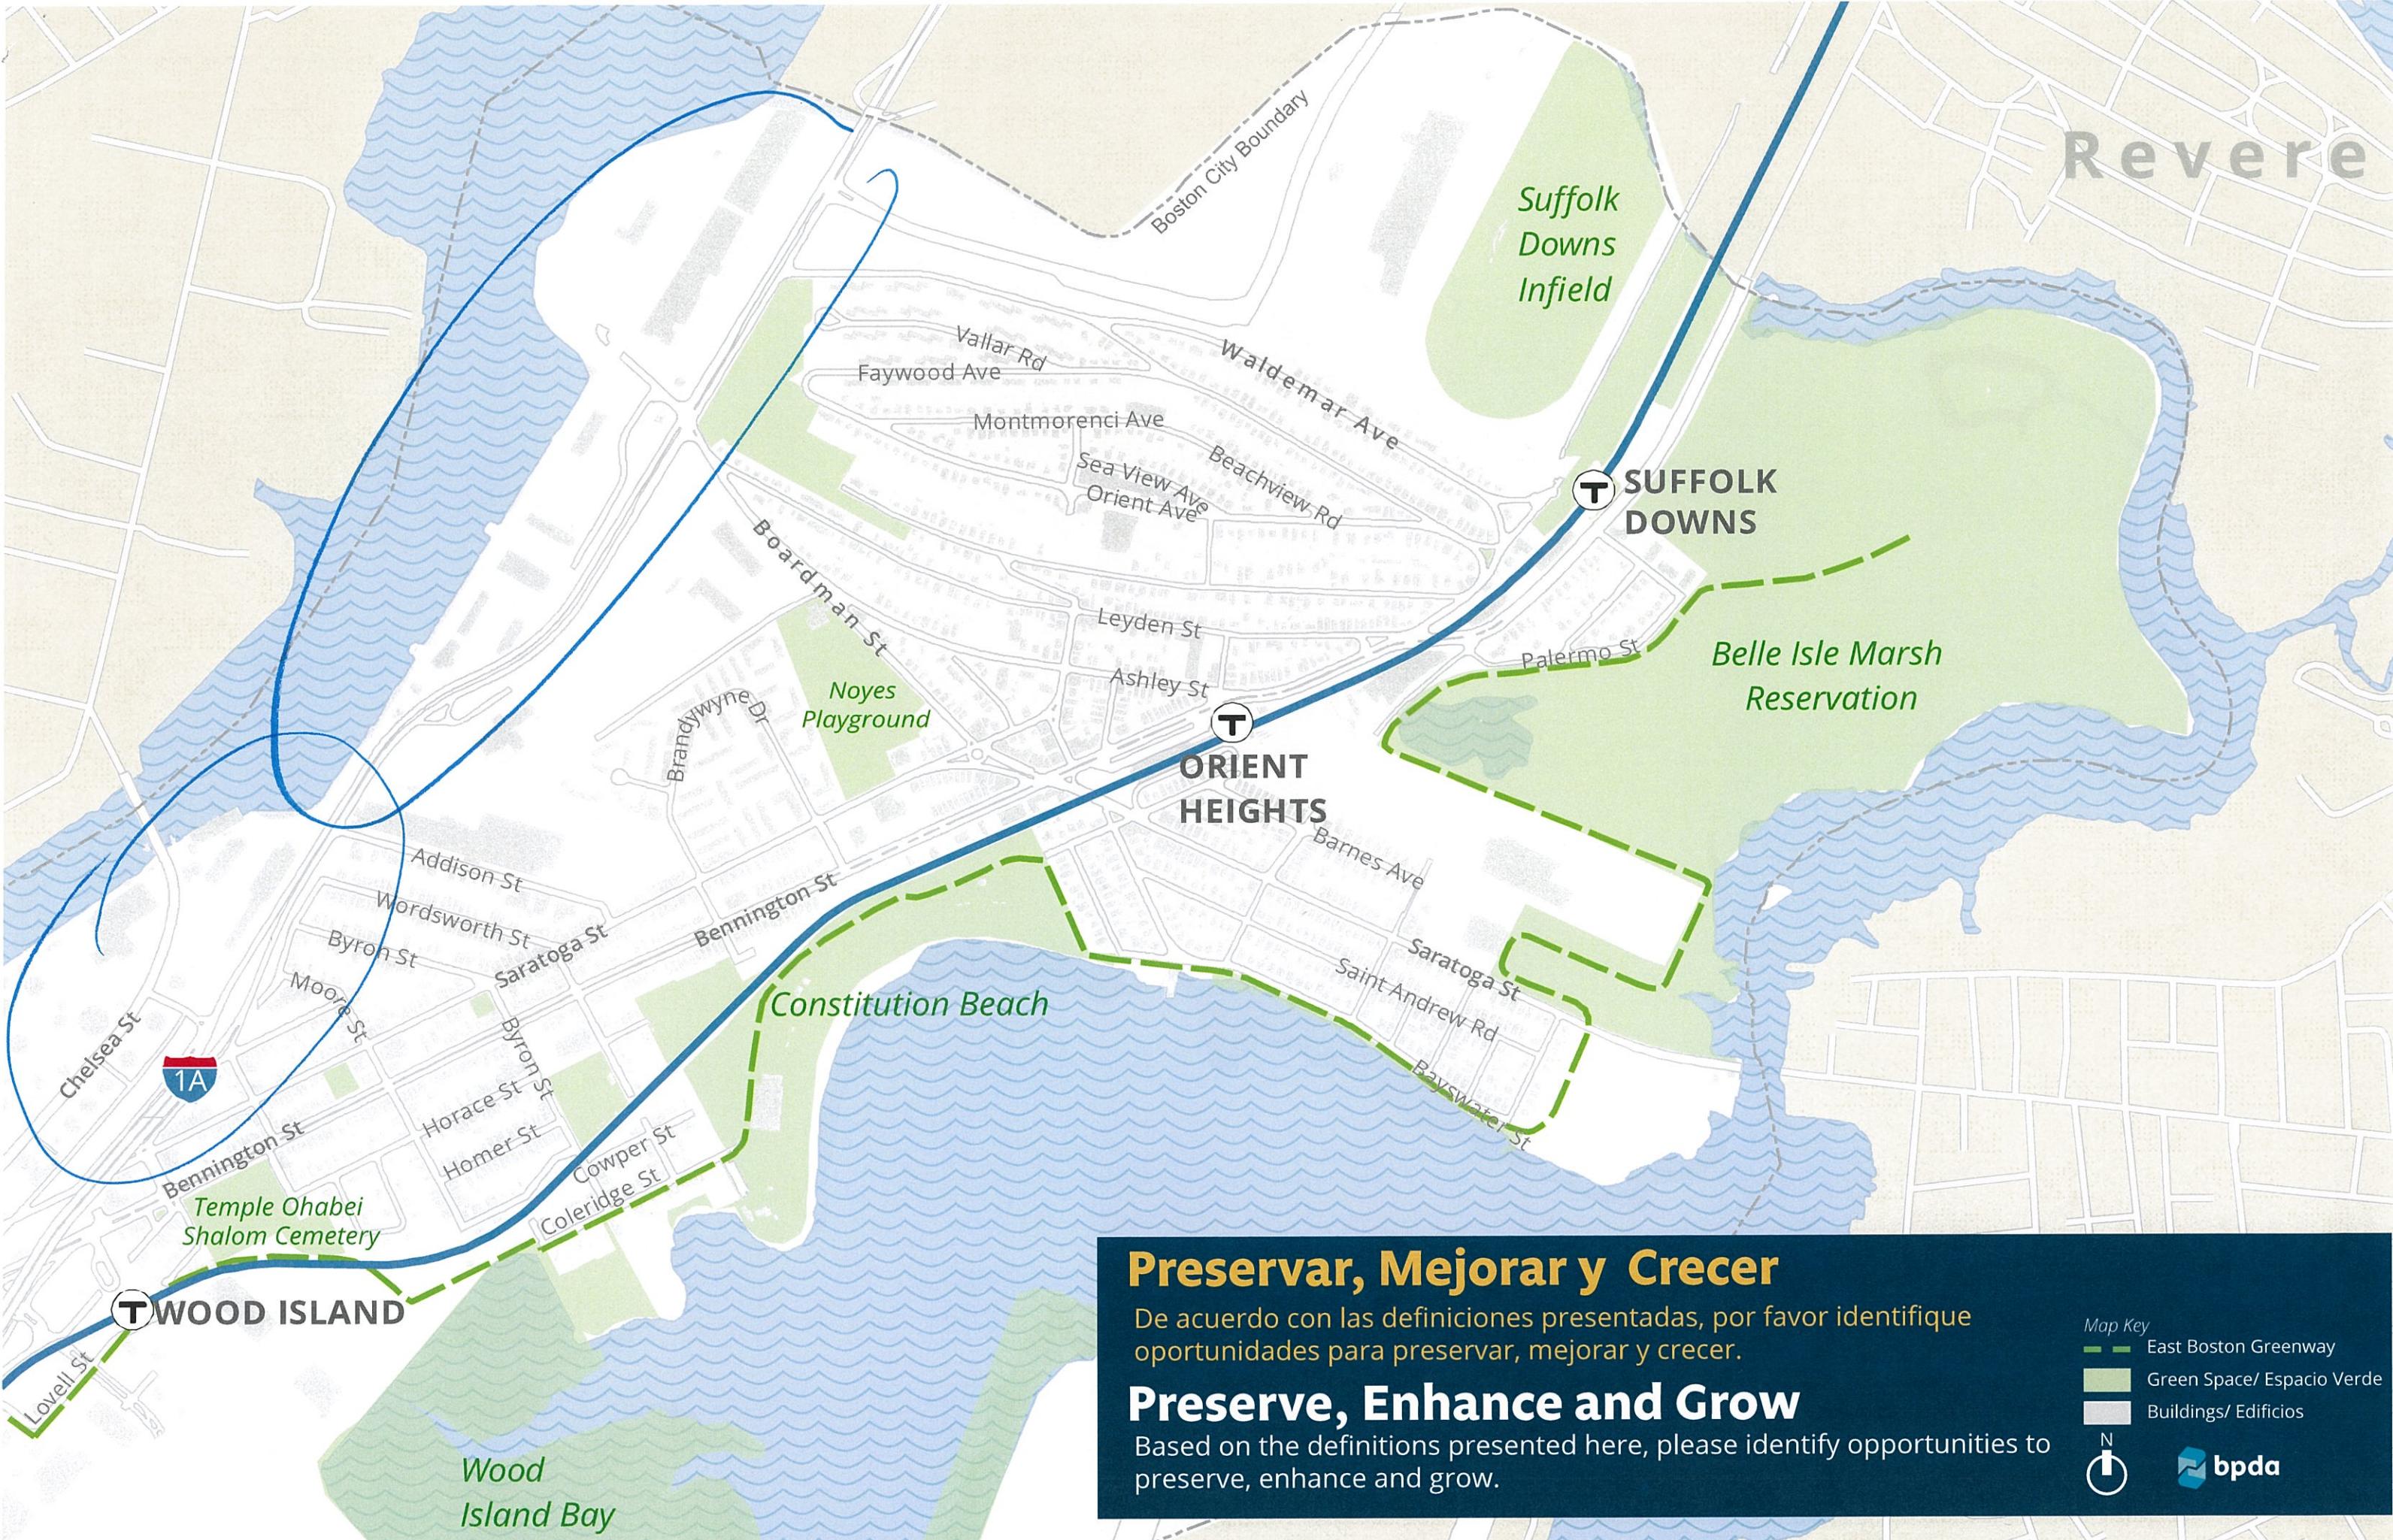

Map Key

- East Boston Greenway
- Green Space/ Espacio Verde
- Buildings/ Edificios

N

Revere

Suffolk Downs Infield

T SUFFOLK DOWNS

Belle Isle Marsh Reservation

T ORIENT HEIGHTS