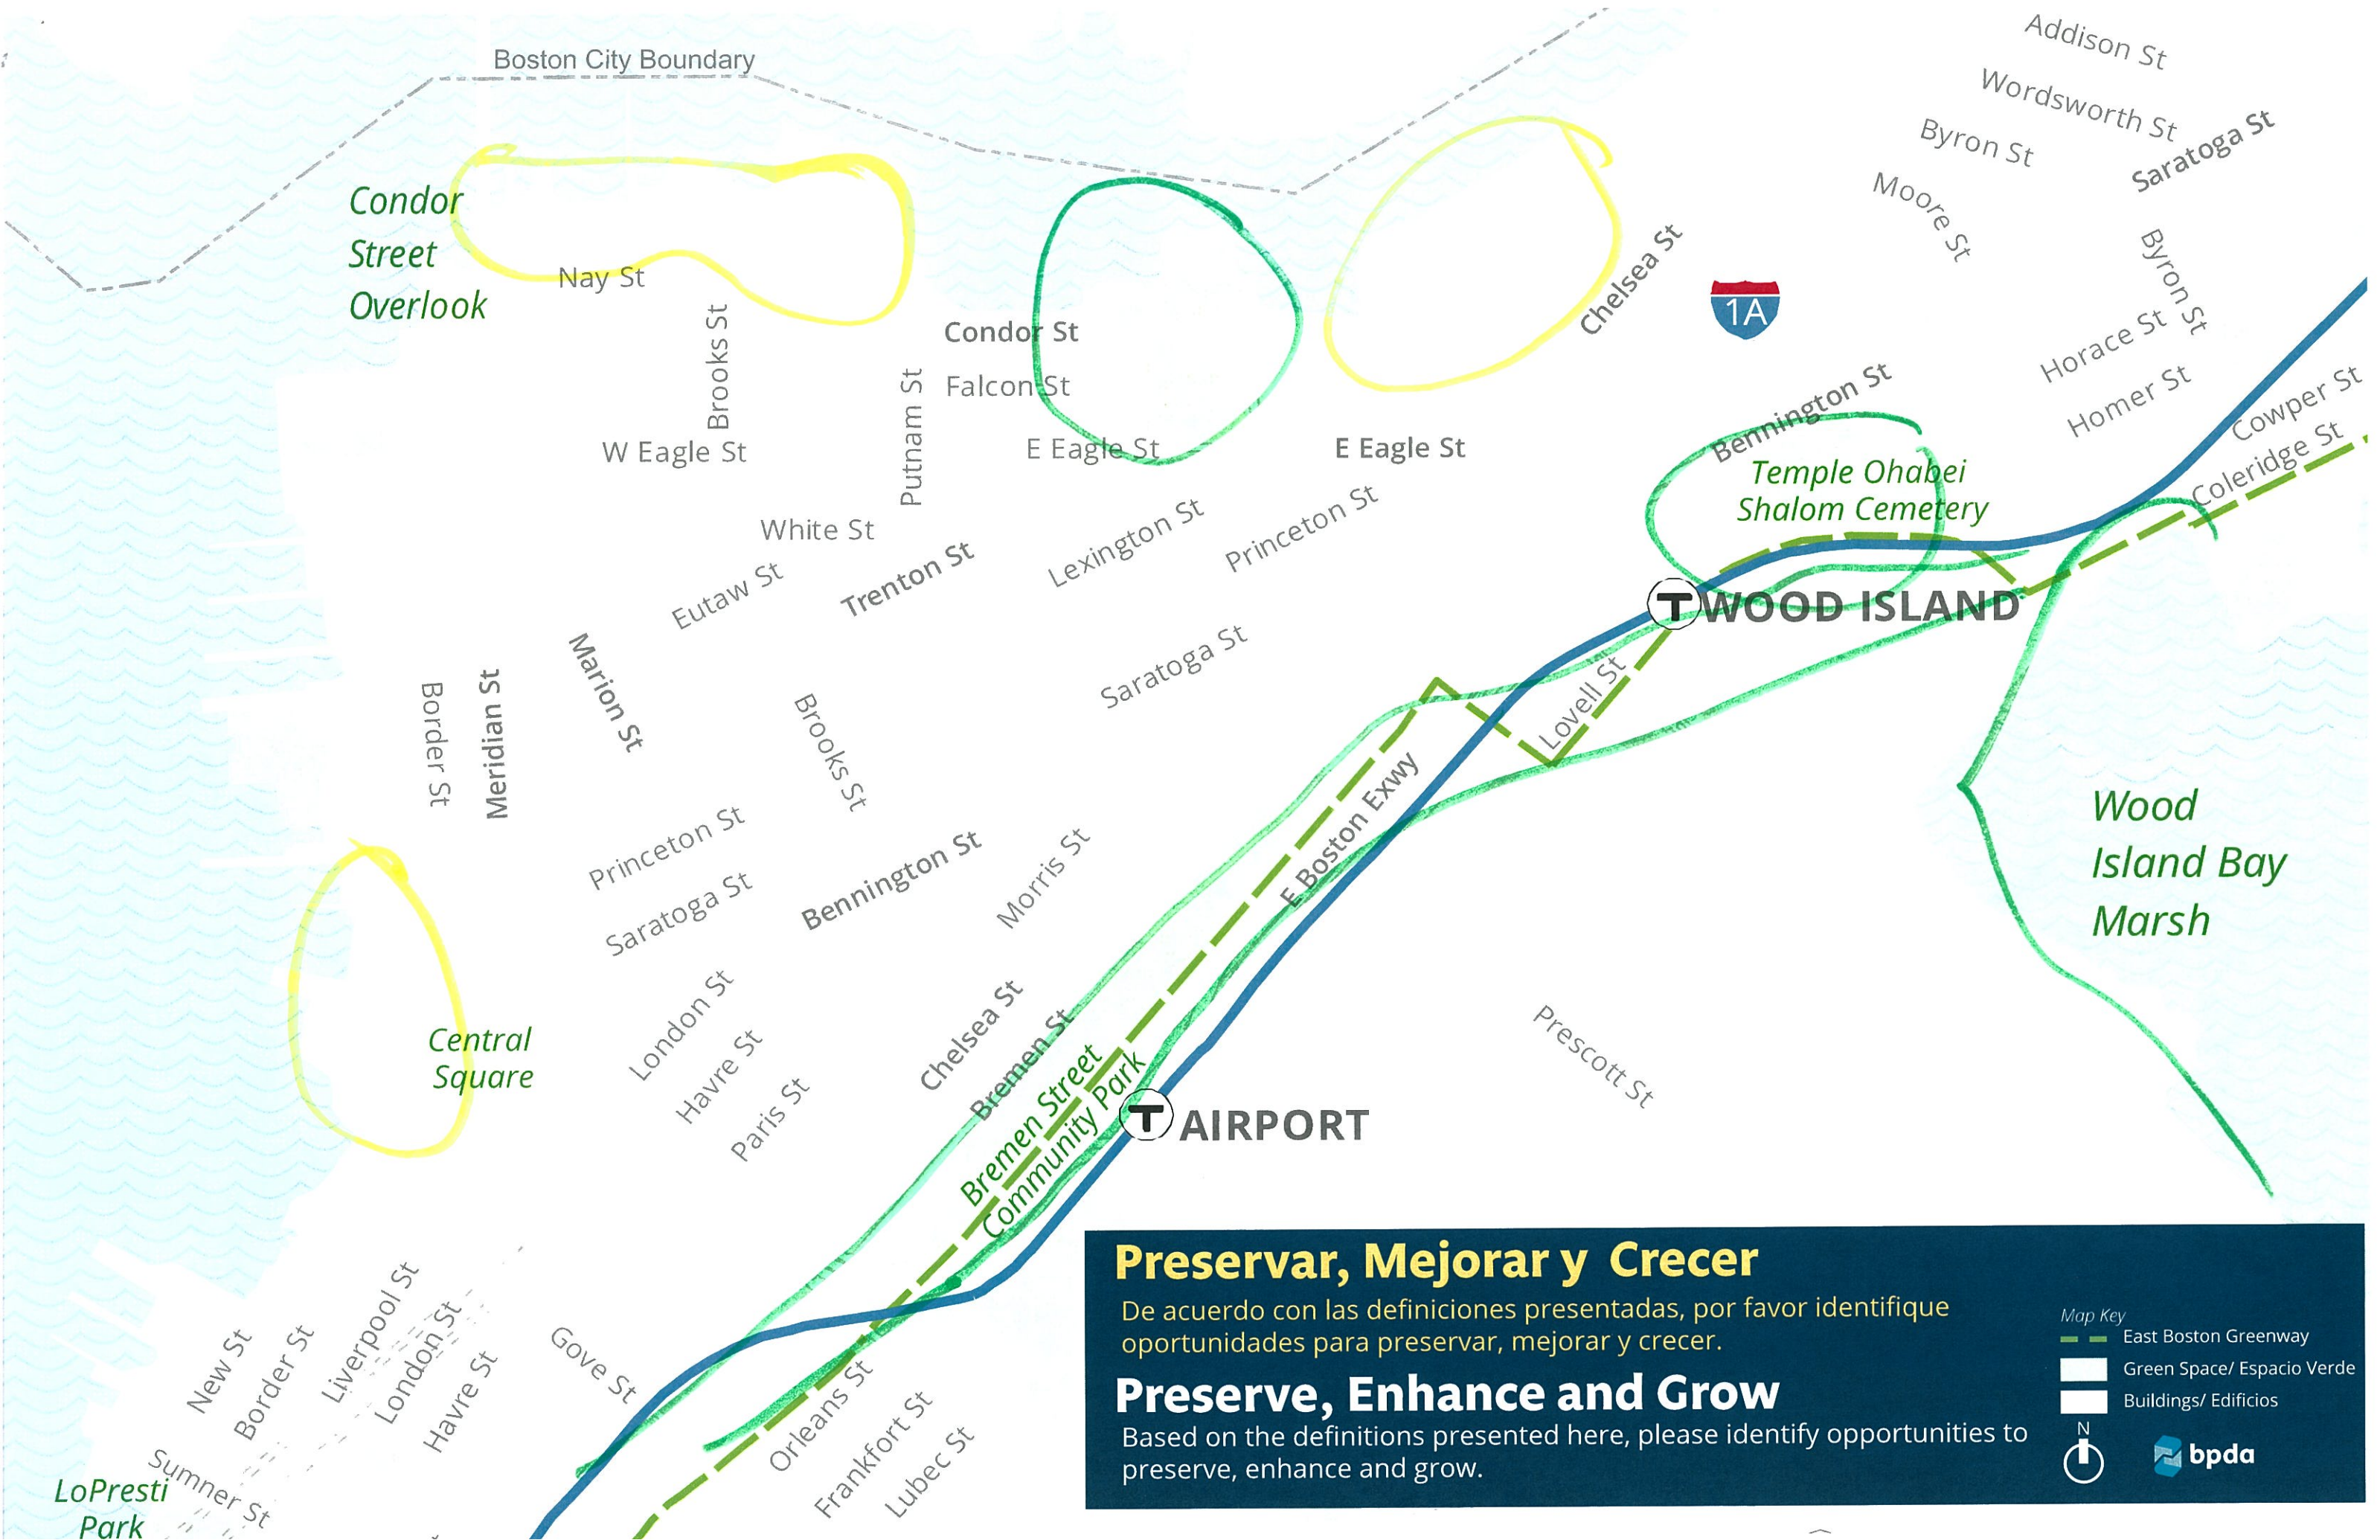

Map Key

- East Boston Greenway
- Green Space/ Espacio Verde
- Buildings/ Edificios

N

bpda

Condor Street Overlook

T WOOD ISLAND

T AIRPORT

Temple Ohabei Shalom Cemetery