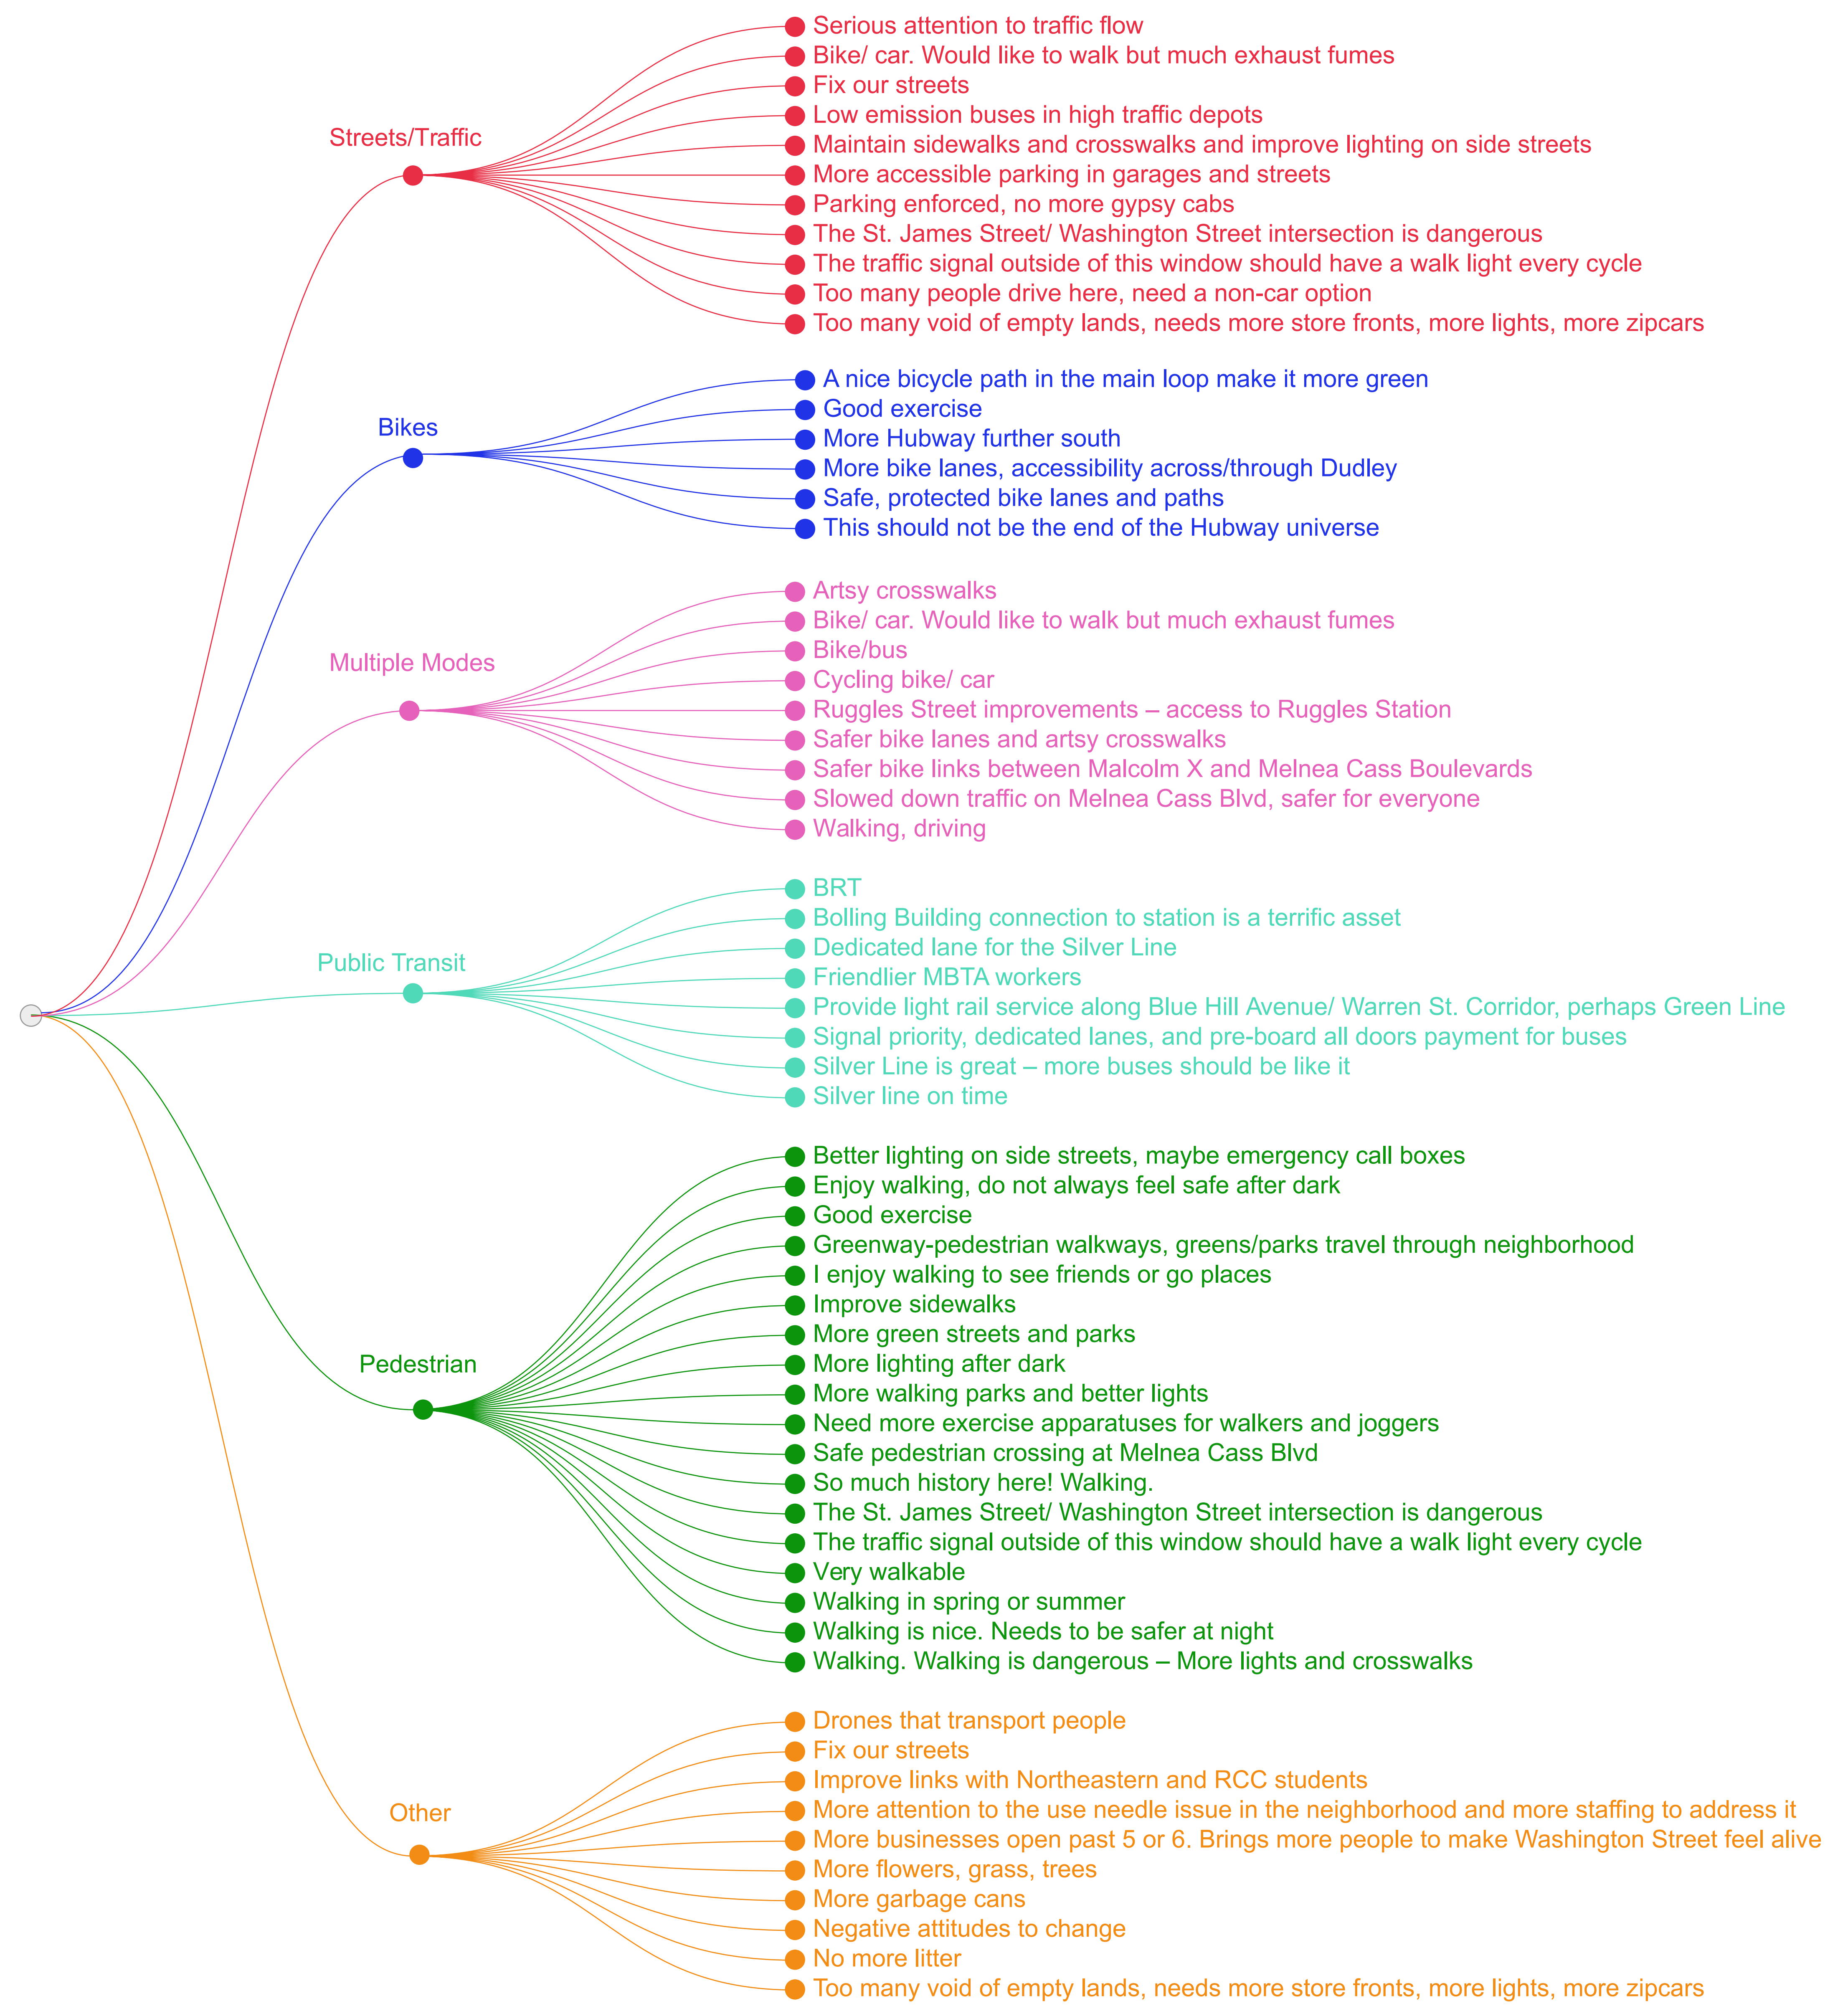

# PLAN: Dudley Square

Preserve. Enhance. Grow.

### Mobility and Transportation

What Is Your Favorite Way To Get Around The Area?

Do You Enjoy Walking Here? Why or Why Not?