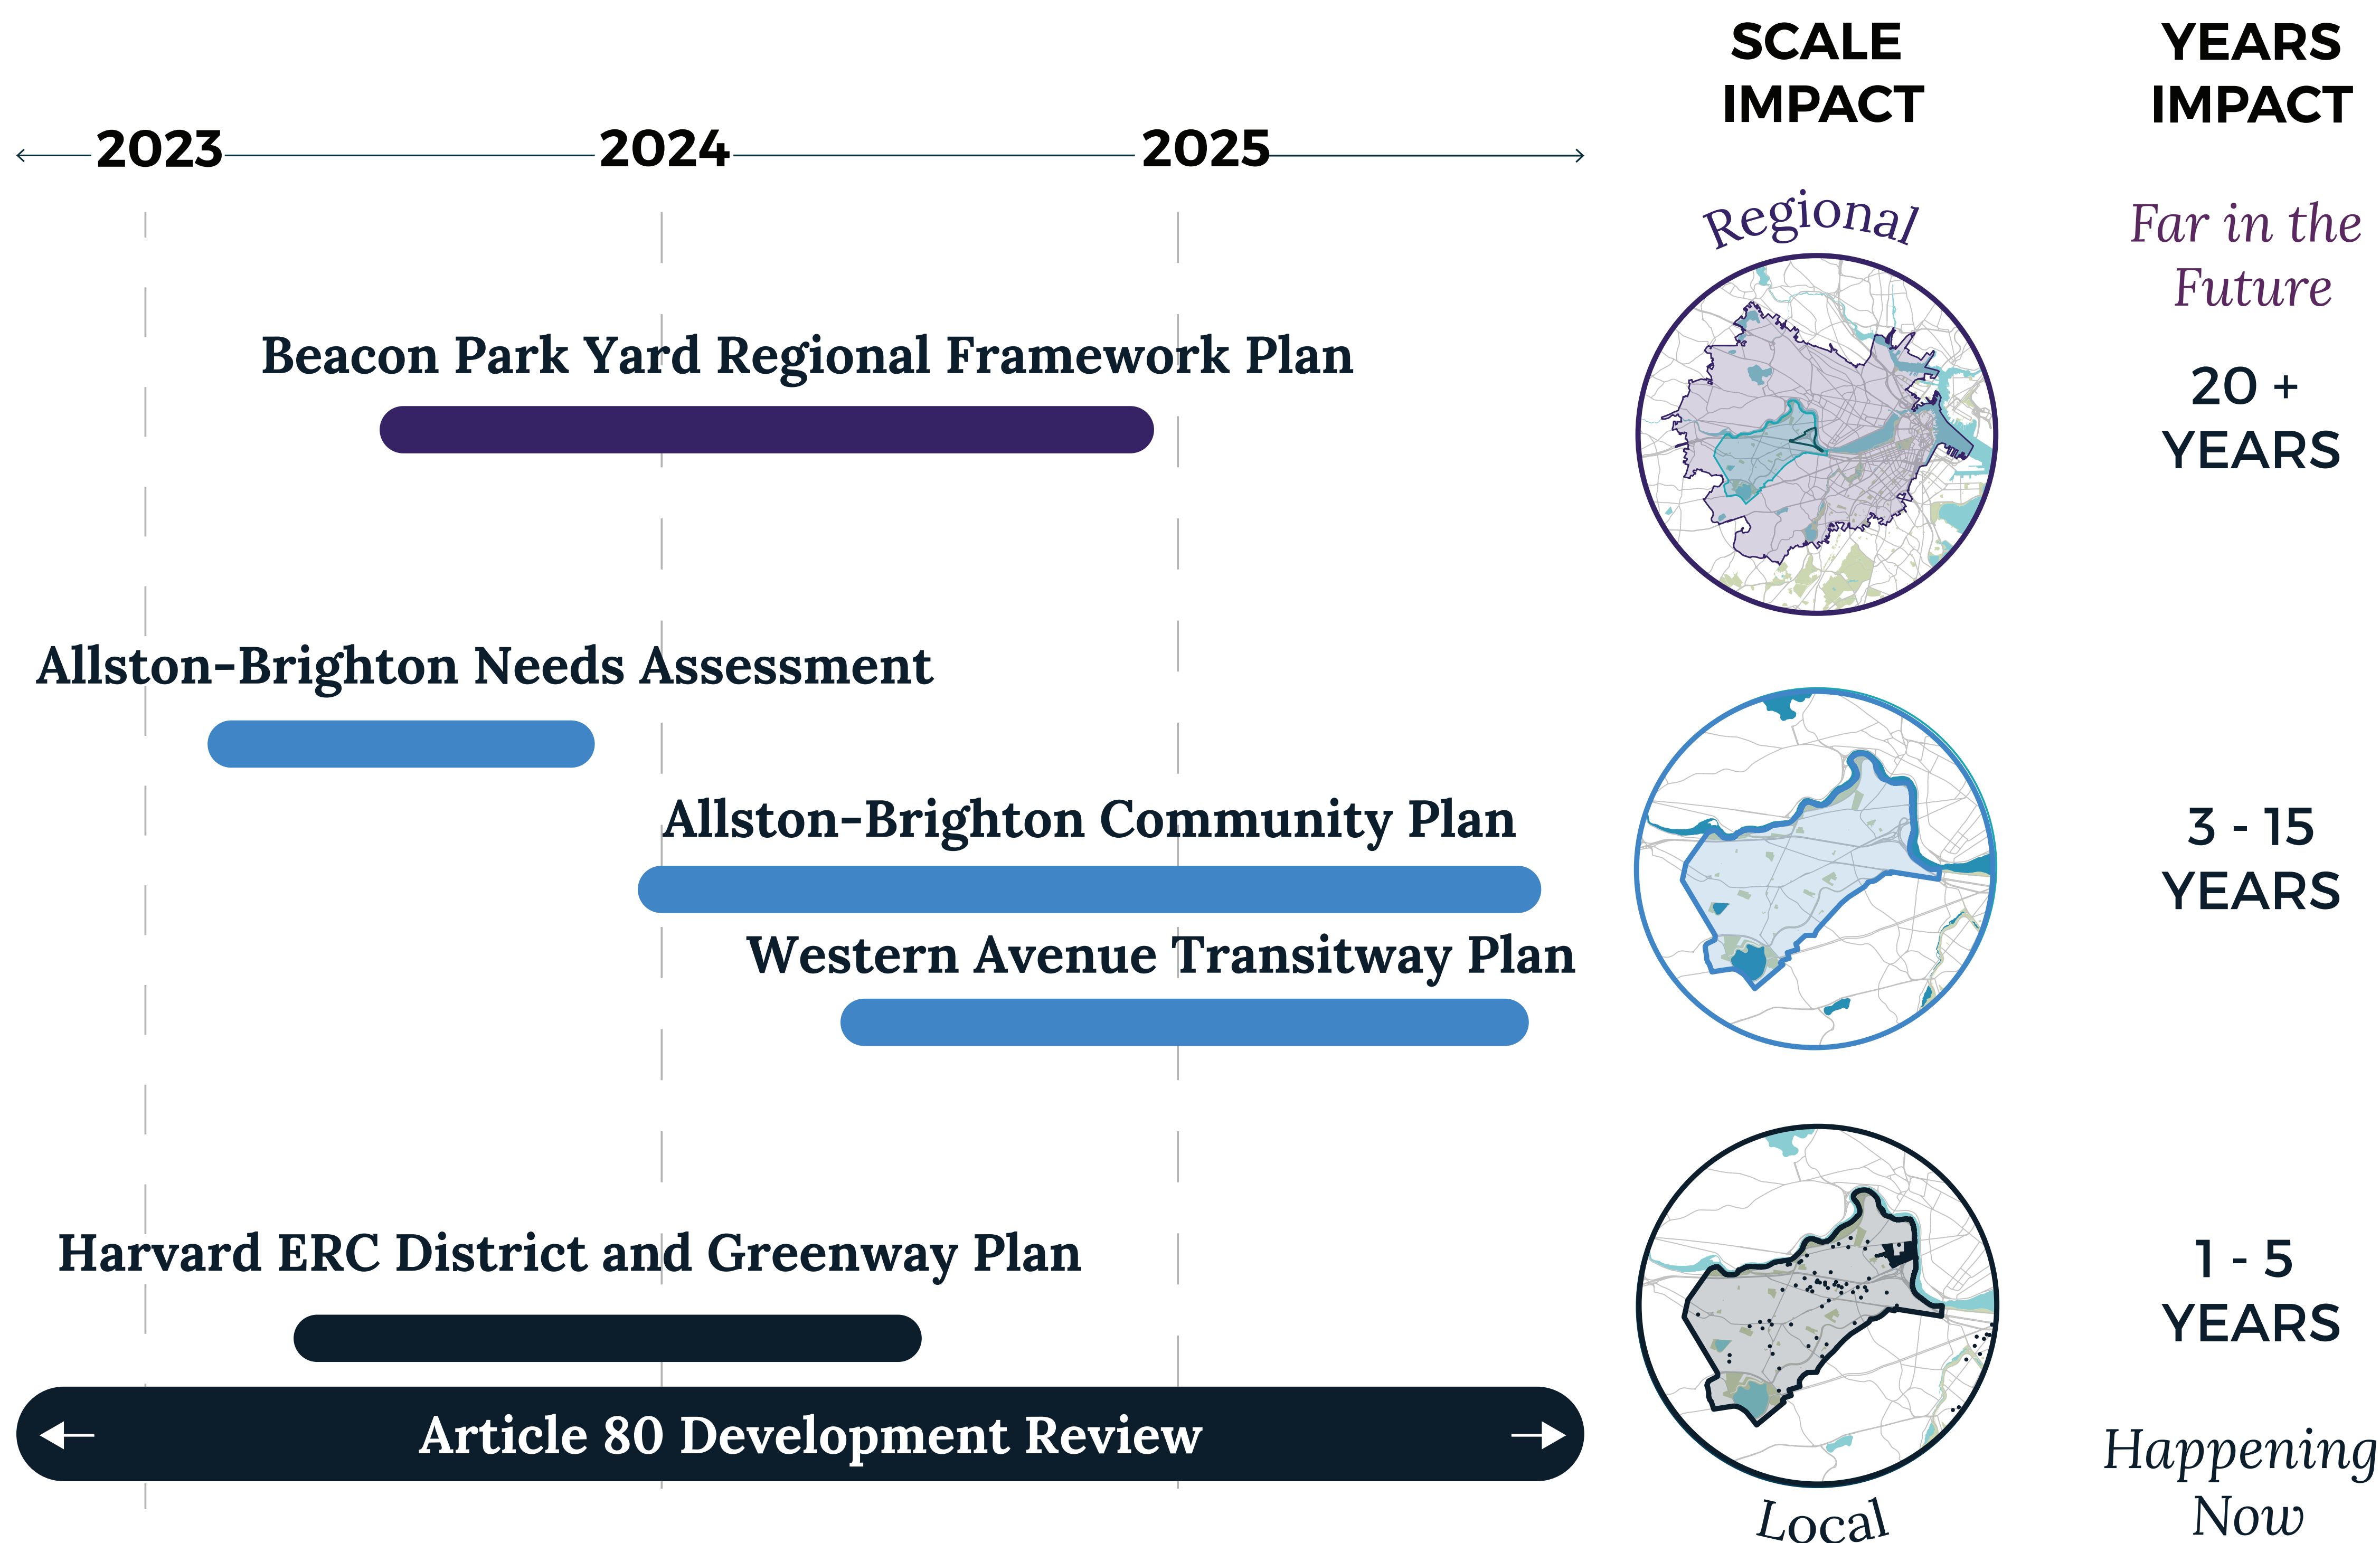

PLANNING IN ALLSTON-BRIGHTON

Planning initiatives in Allston-Brighton impact local areas and the region at several scales. Some impacts will be soon and others will take many years. To find out more visit bit.ly/Planning-In-Allston-Brighton

What scales are you most interested engaging in?

- All ongoing projects are aligned with Mayor Wu's vision for the Planning Department, including:**
- Improving our Development Review Process
 - Squares + Streets
 - Boston Design Vision