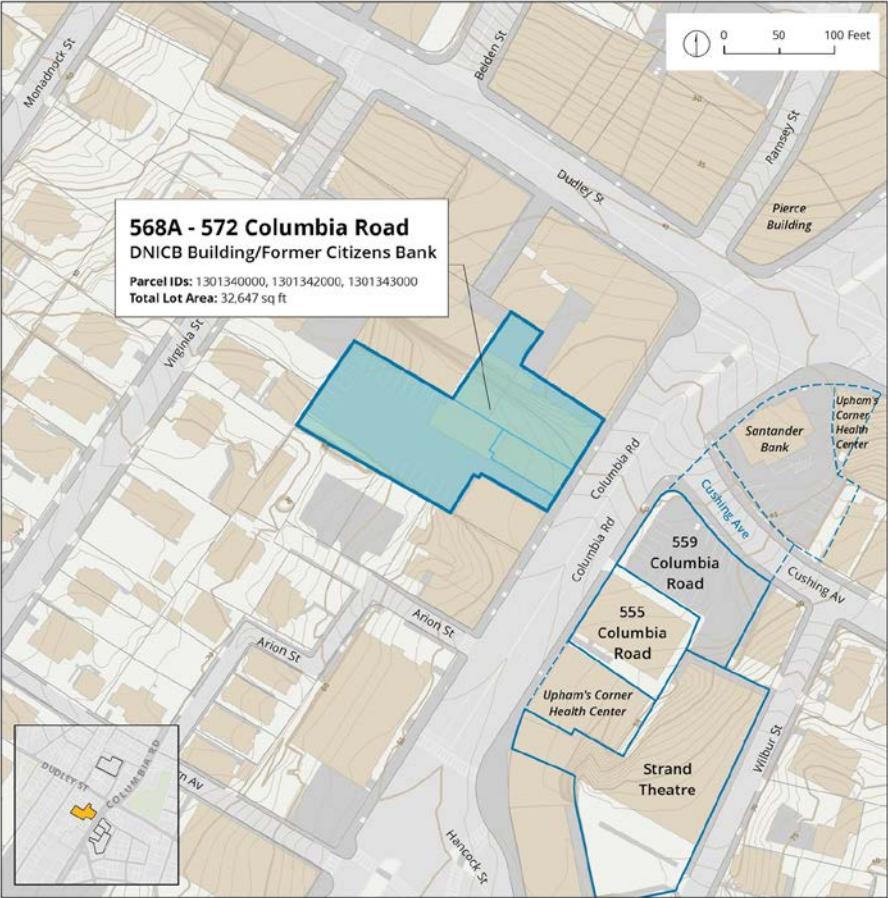

# RFP

---

Baker Memorial. Uphams Corner,  
Dorchester, Mass.

# Parcels - Dudley Neighbors Inc Community Building: 570 Columbia

[View Menu](#)

RESTROOM  
TWALE  
BAND

NEIGHBORHOOD

entation

### Upham's Corner Implementation

Parcel Summary - 555 Columbia Road

Bank of America Parcel & Citizen's Bank Parking Lot