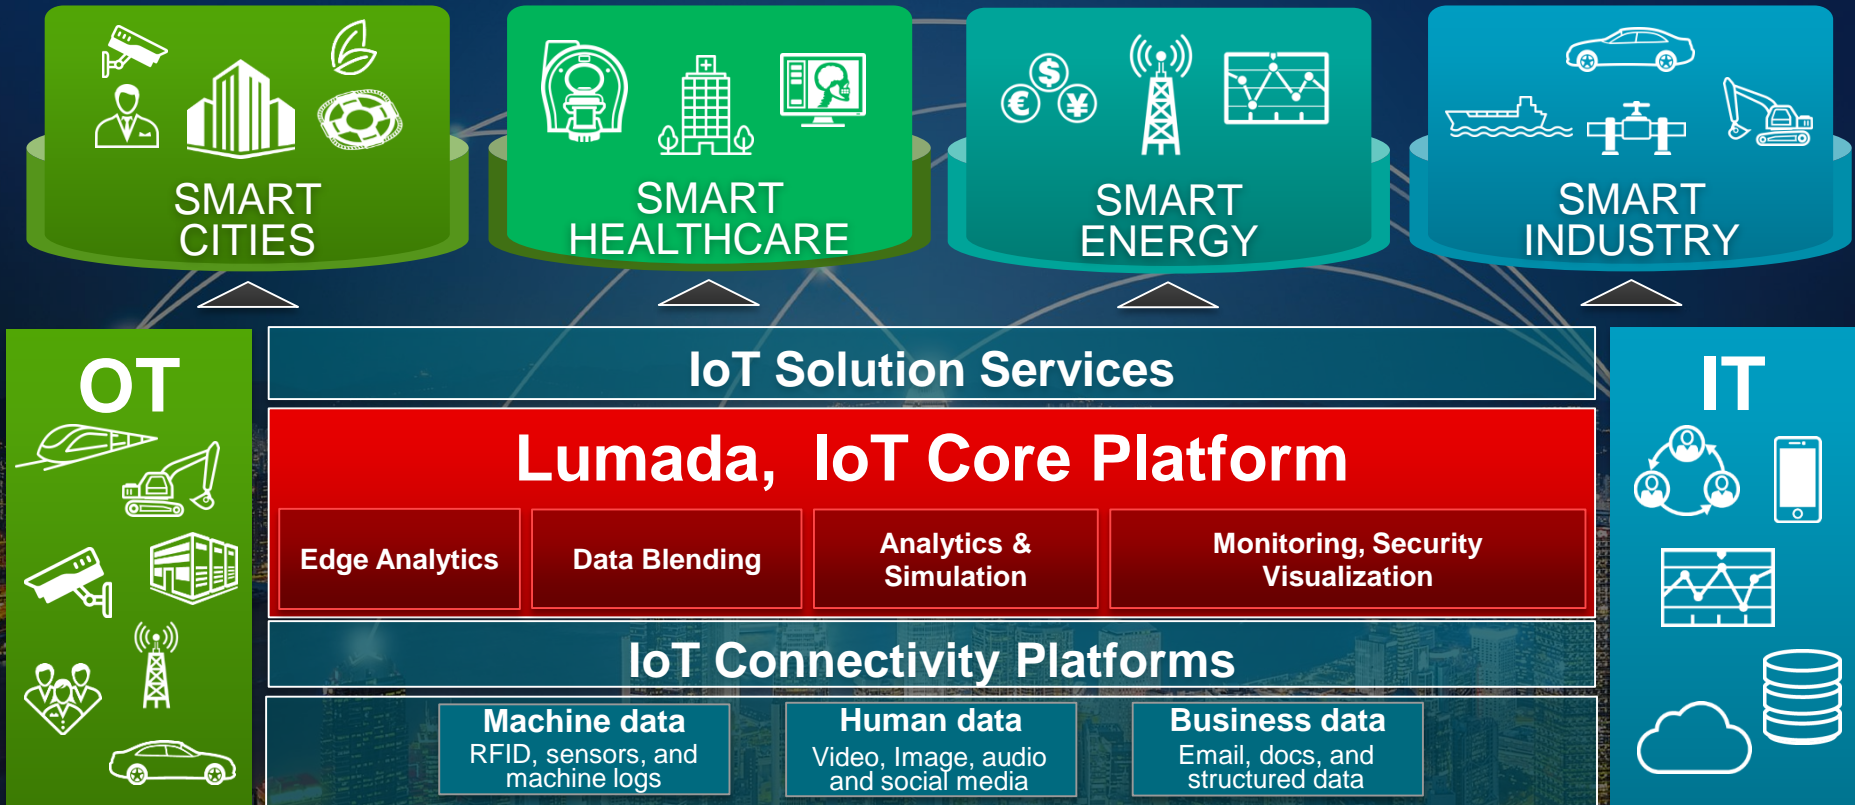

Hitachi – City of Boston Smart Utility Presentation

Chris Dziekan - VP, Chief Strategy Officer

Hitachi Insight Group

May 25, 2016

IoT is the Integration of Two Worlds

THE IOT ECOSYSTEM

THE IOT ECOSYSTEM

Hitachi IoT Core Platform and Markets

Comprehensive Smart City Solutions

Mobility

- Fleet Management / Connected Car

Citizen Communications

Communications

- Ambient Citizen Experience
- **Journey Insight**

City Safety

- **HVS Public Safety**

SOLUTION

- Centralized real-time analysis and visualization
- Adaptable to ingest numerous data sources
 - Video, social media, sensors, GPS
- Evidence management from ingest to analysis

VIDEO ANALYTICS