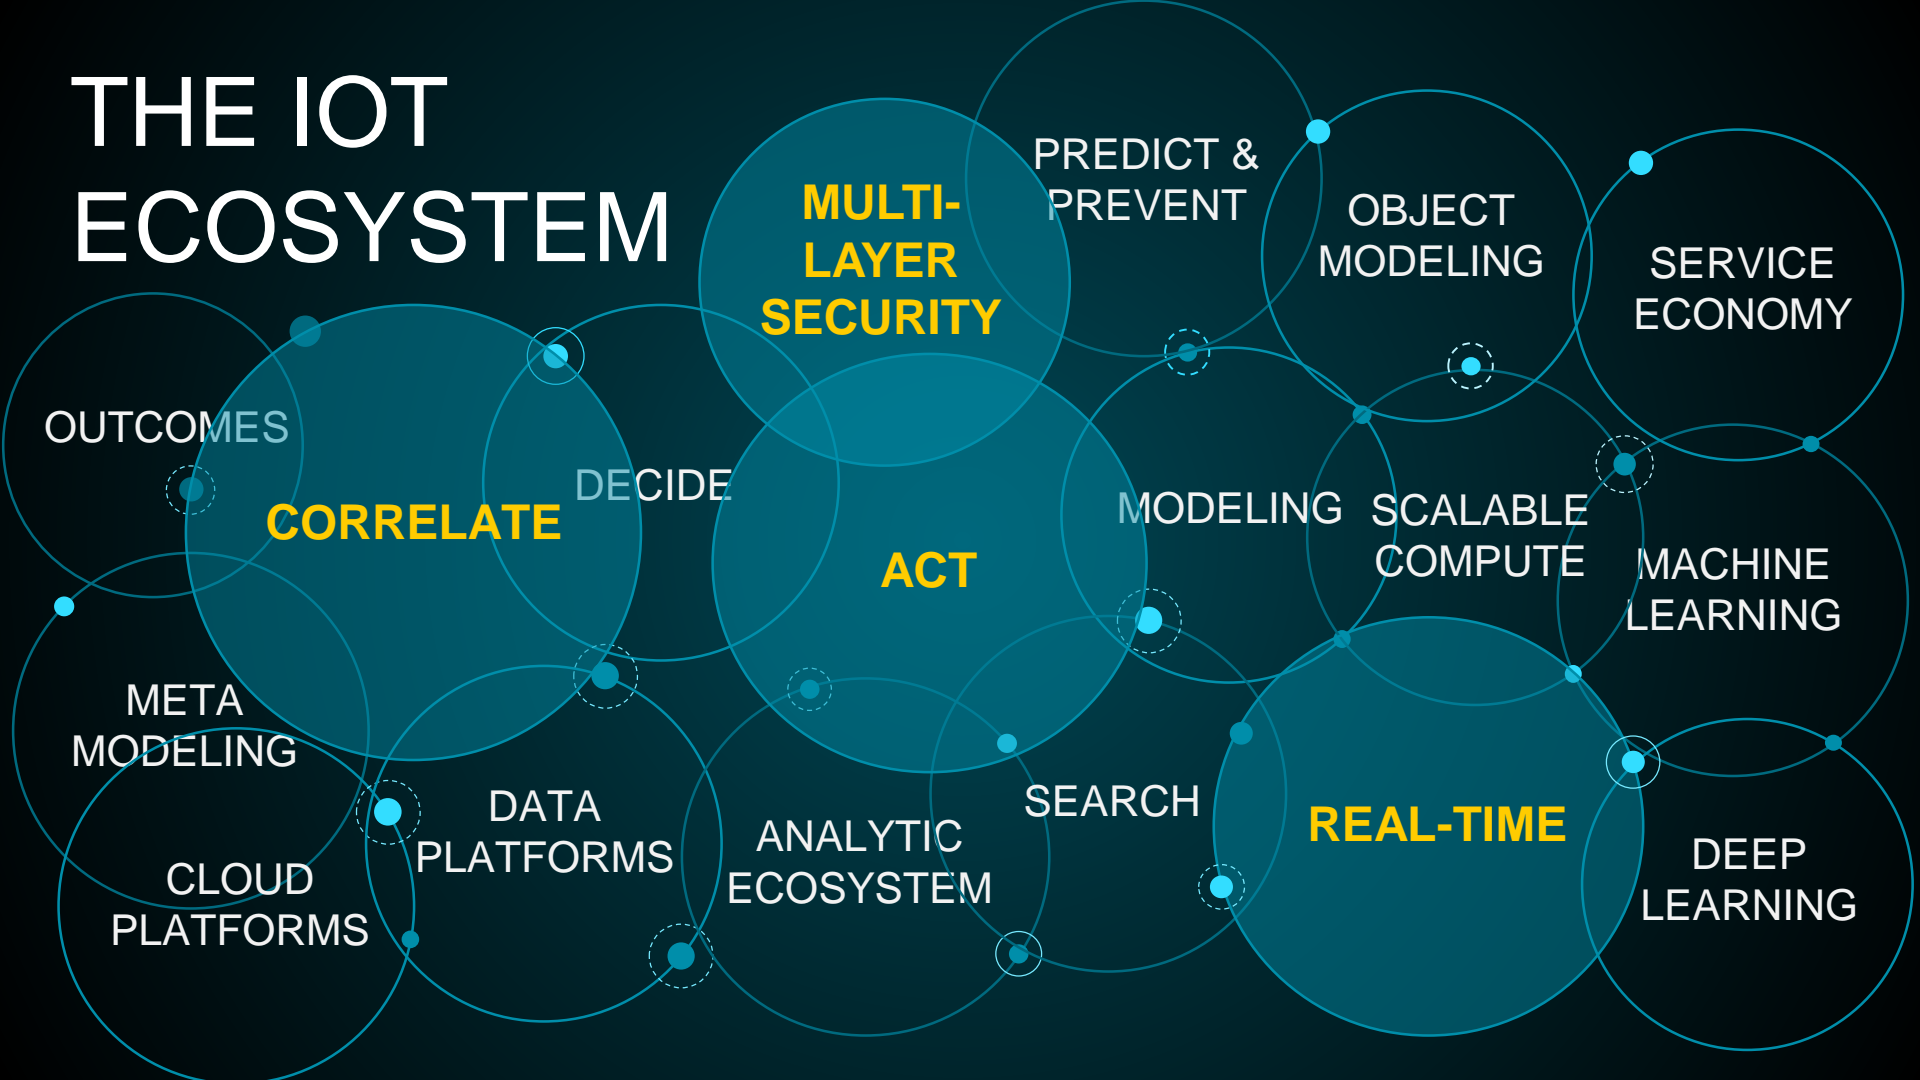

Hitachi – City of Boston Smart Utility Presentation

Chris Dziekan - VP, Chief Strategy Officer

Hitachi Insight Group

May 25, 2016

IoT is the Integration of Two Worlds

THE IOT ECOSYSTEM

THE IOT ECOSYSTEM

Hitachi IoT Core Platform and Markets

Comprehensive Smart City Solutions

Mobility

- Fleet Management / Connected Car

Citizen Communications

Communications

- Ambient Citizen Experience
- **Journey Insight**

City Safety

- **HVS Public Safety**

SOLUTION

- Centralized real-time analysis and visualization
- Adaptable to ingest numerous data sources
 - Video, social media, sensors, GPS
- Evidence management from ingest to analysis

VIDEO ANALYTICS