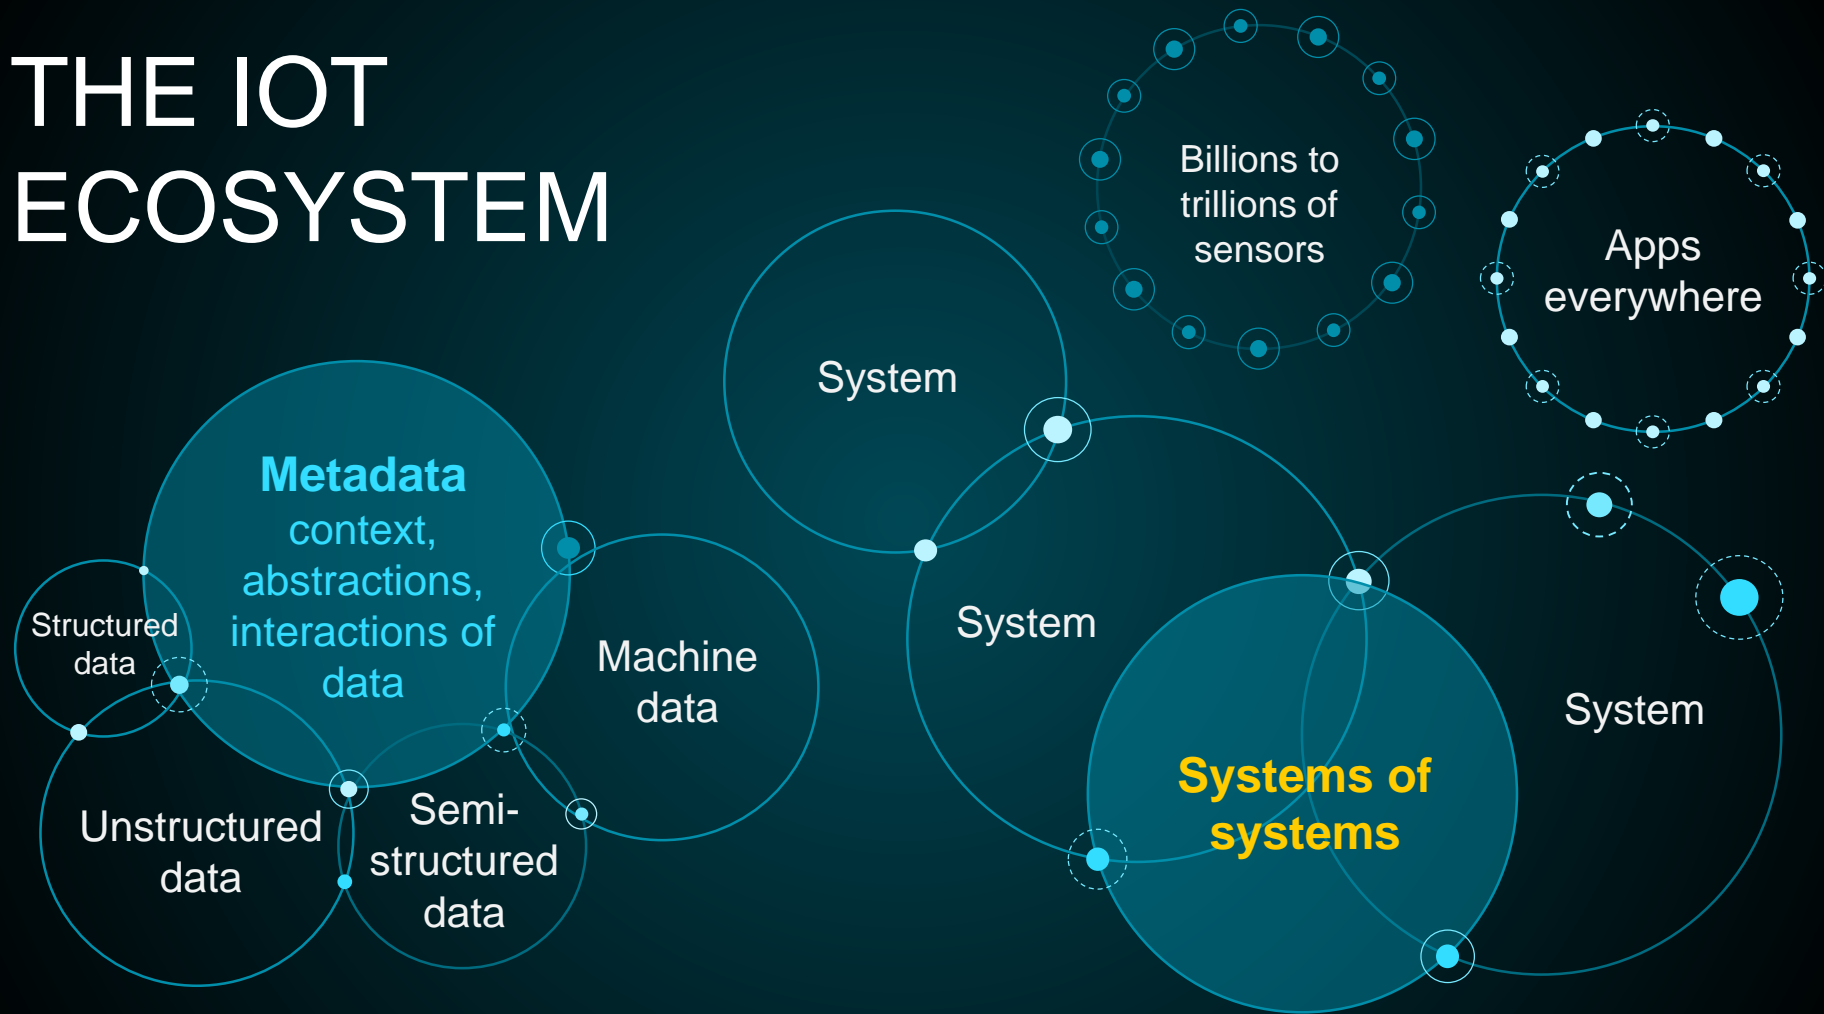

Hitachi – City of Boston Smart Utility Presentation

Chris Dziekan - VP, Chief Strategy Officer

Hitachi Insight Group

May 25, 2016

IoT is the Integration of Two Worlds

THE IOT ECOSYSTEM

THE IOT ECOSYSTEM

Hitachi IoT Core Platform and Markets

Comprehensive Smart City Solutions

Mobility

- Fleet Management / Connected Car

Citizen Communications

Communications

- Ambient Citizen Experience
- **Journey Insight**

City Safety

- **HVS Public Safety**

SOLUTION

- Centralized real-time analysis and visualization
- Adaptable to ingest numerous data sources
 - Video, social media, sensors, GPS
- Evidence management from ingest to analysis

VIDEO ANALYTICS