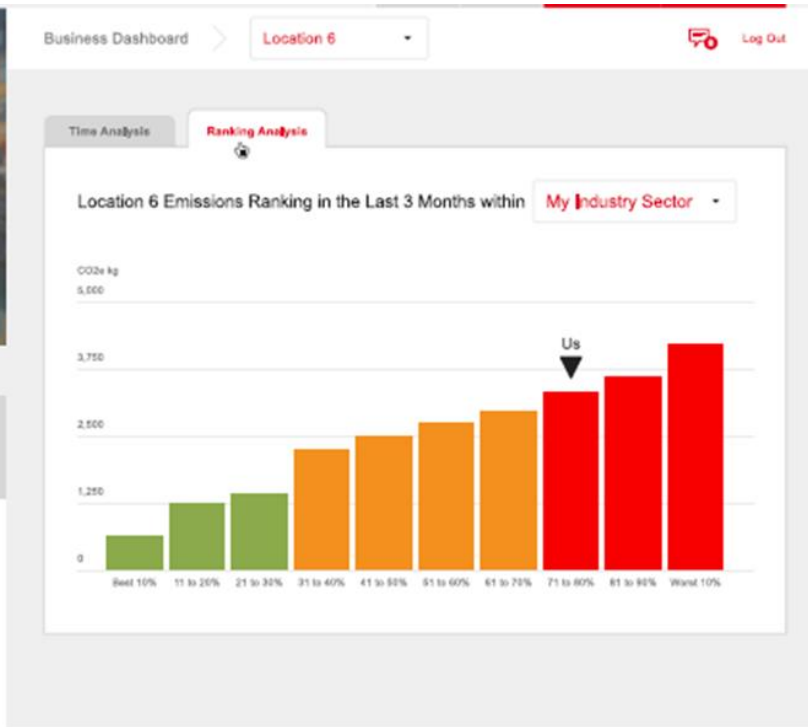

Copenhagen Transport Modes

Shatheesh Free Dataset

Copenhagen Transport Modes with larger name and stuff

Copenhagen Transport Modes

Main Menu

Datasets

Showcases

NEWSLETTER

Terms of Use Privacy Policy Accessibility Policy

Appendix

Connected Intelligence: Enhancing Public Safety With Hitachi Visualization

HITACHI
Inspire the Next

Public Safety

OUTCOMES

- Live situational awareness, tactical intelligence
- Easier collaboration between agencies
- Reduced labor and increased effectiveness