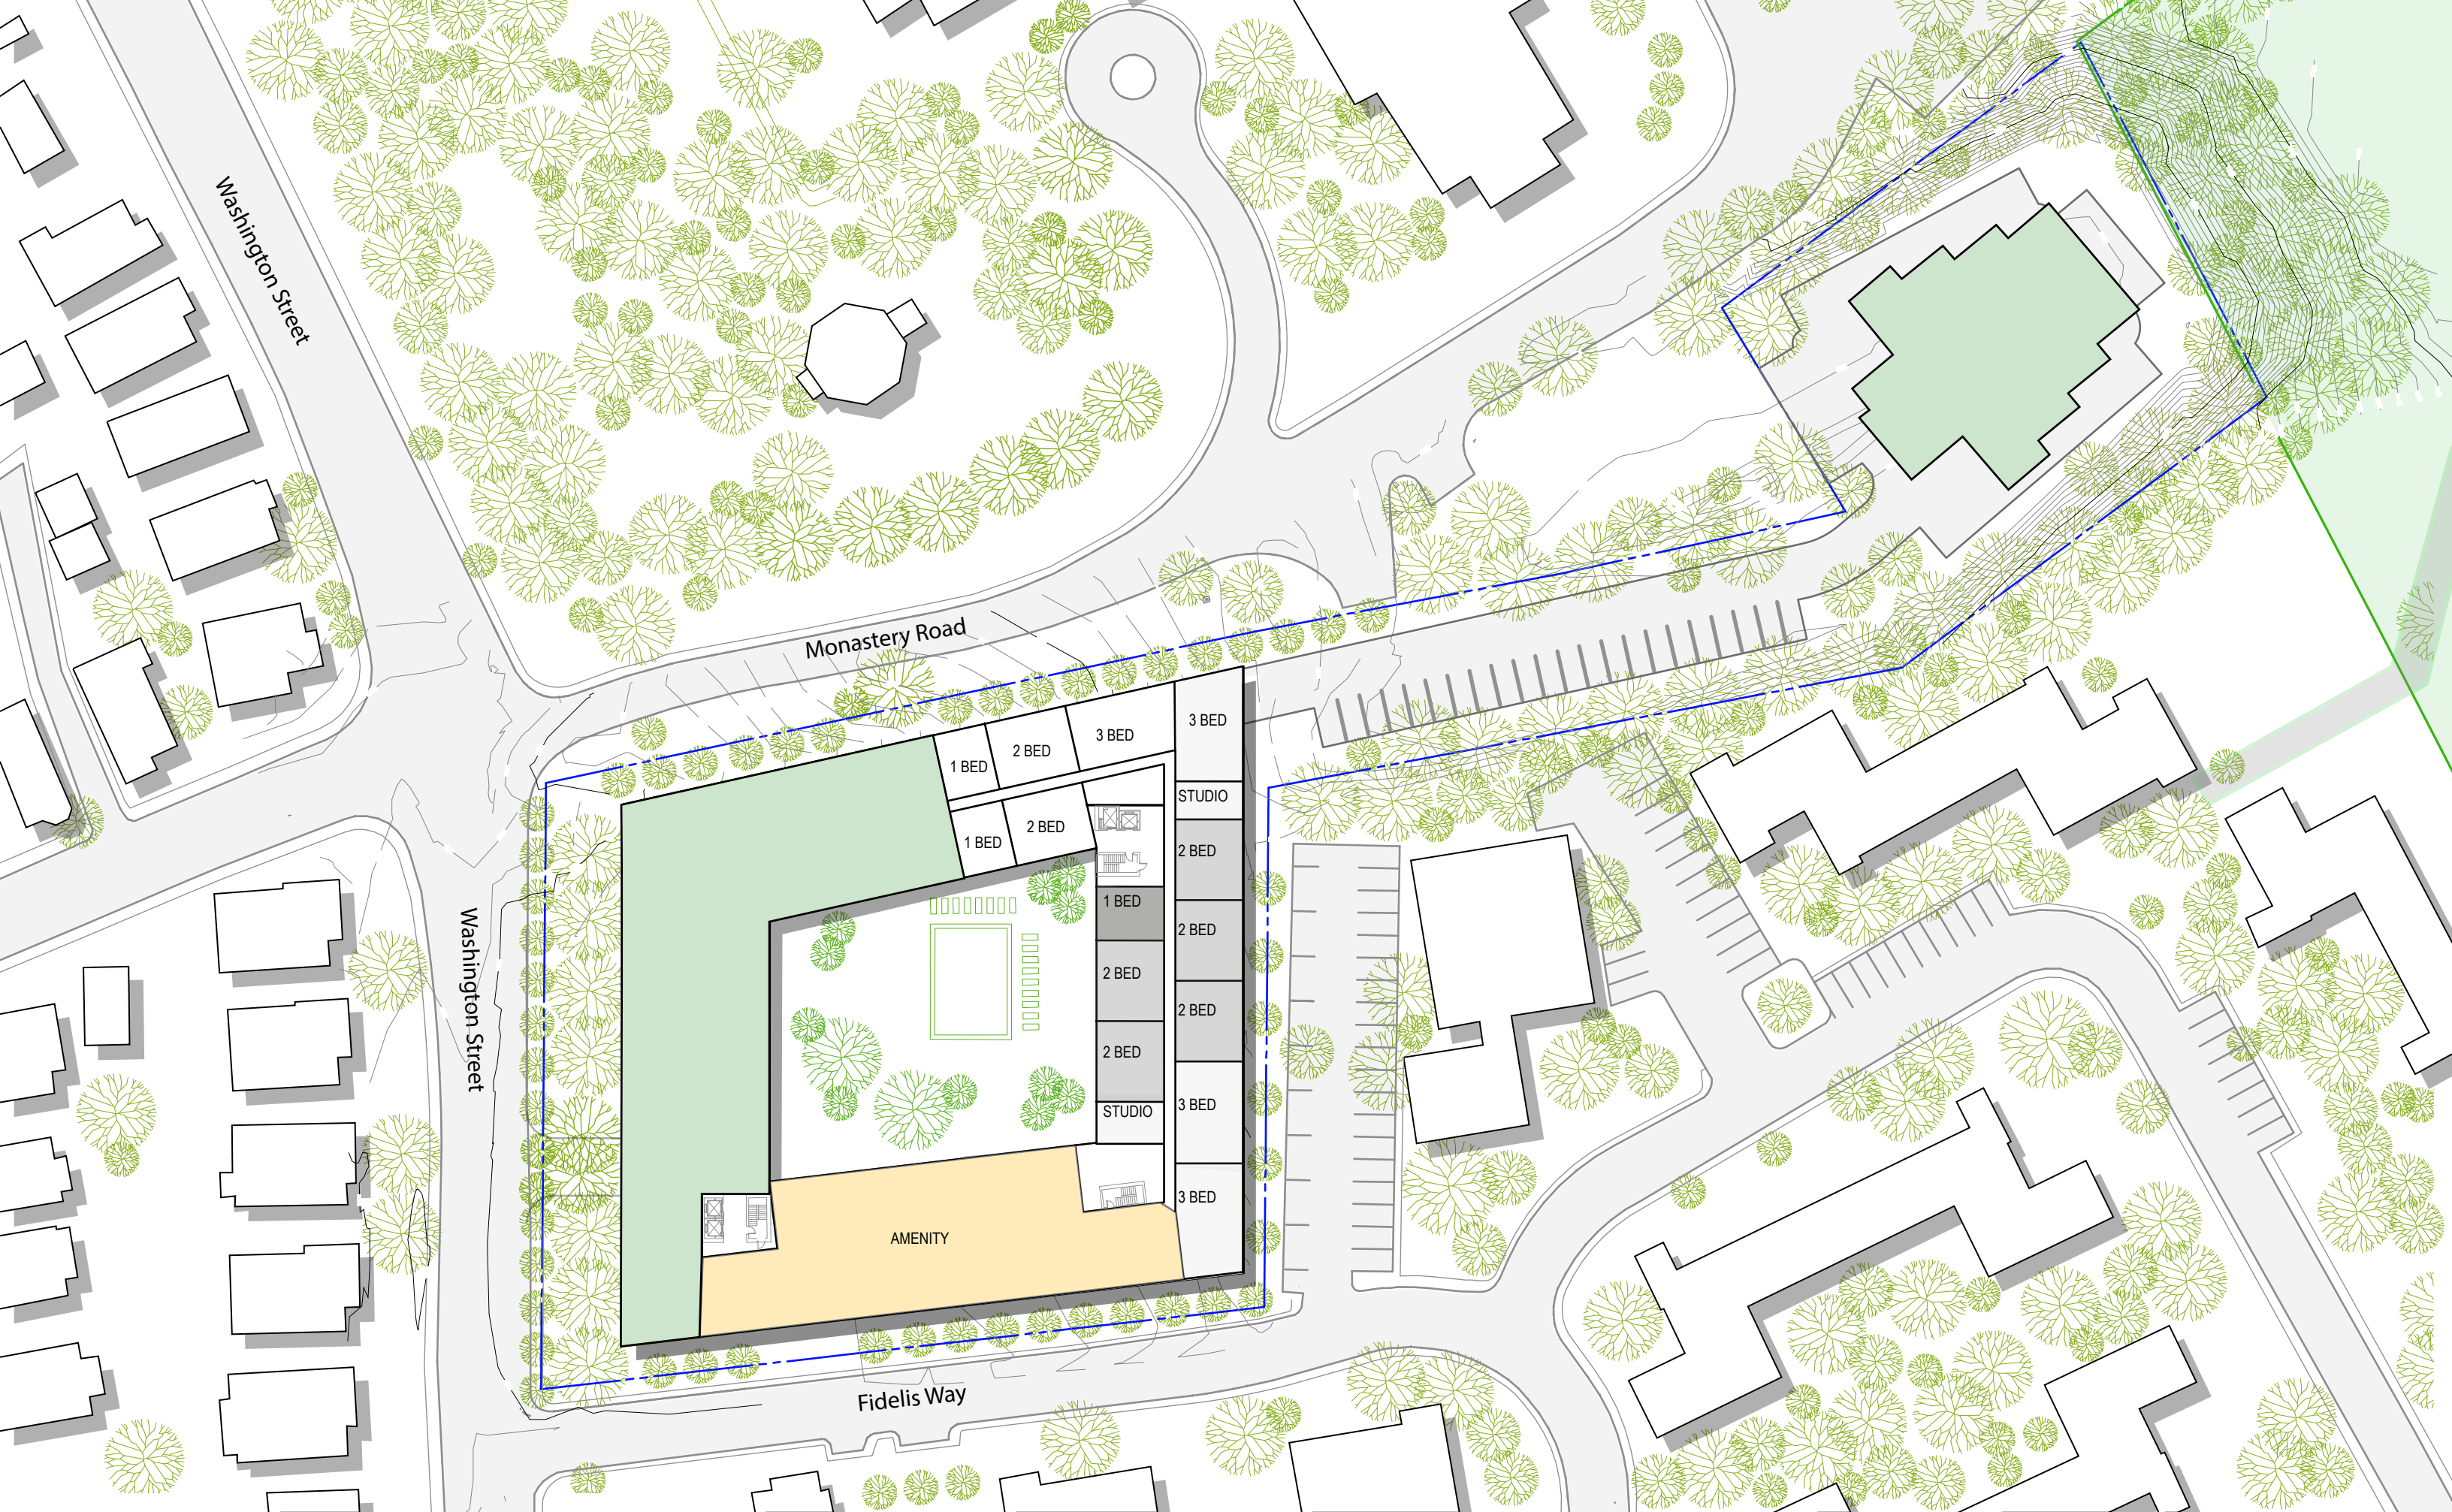

Avalon Bay/BRIGHTON

BCDC Presentation

December 6th, 2016

AvalonBay
COMMUNITIES

cbt

Washington Street

Monastery Road

Washington Street

Fidelis Way

LOBBY / LEASING

2 BED
2 BED
1 BED
1 BED
1 BED
1 BED
2 BED

B.O.H
LOADING

LOBBY
B.O.H.

ROOF LEVEL
FIFTH LEVEL
FOURTH LEVEL
THIRD LEVEL
SECOND LEVEL
MEZZANINE
FIRST LEVEL