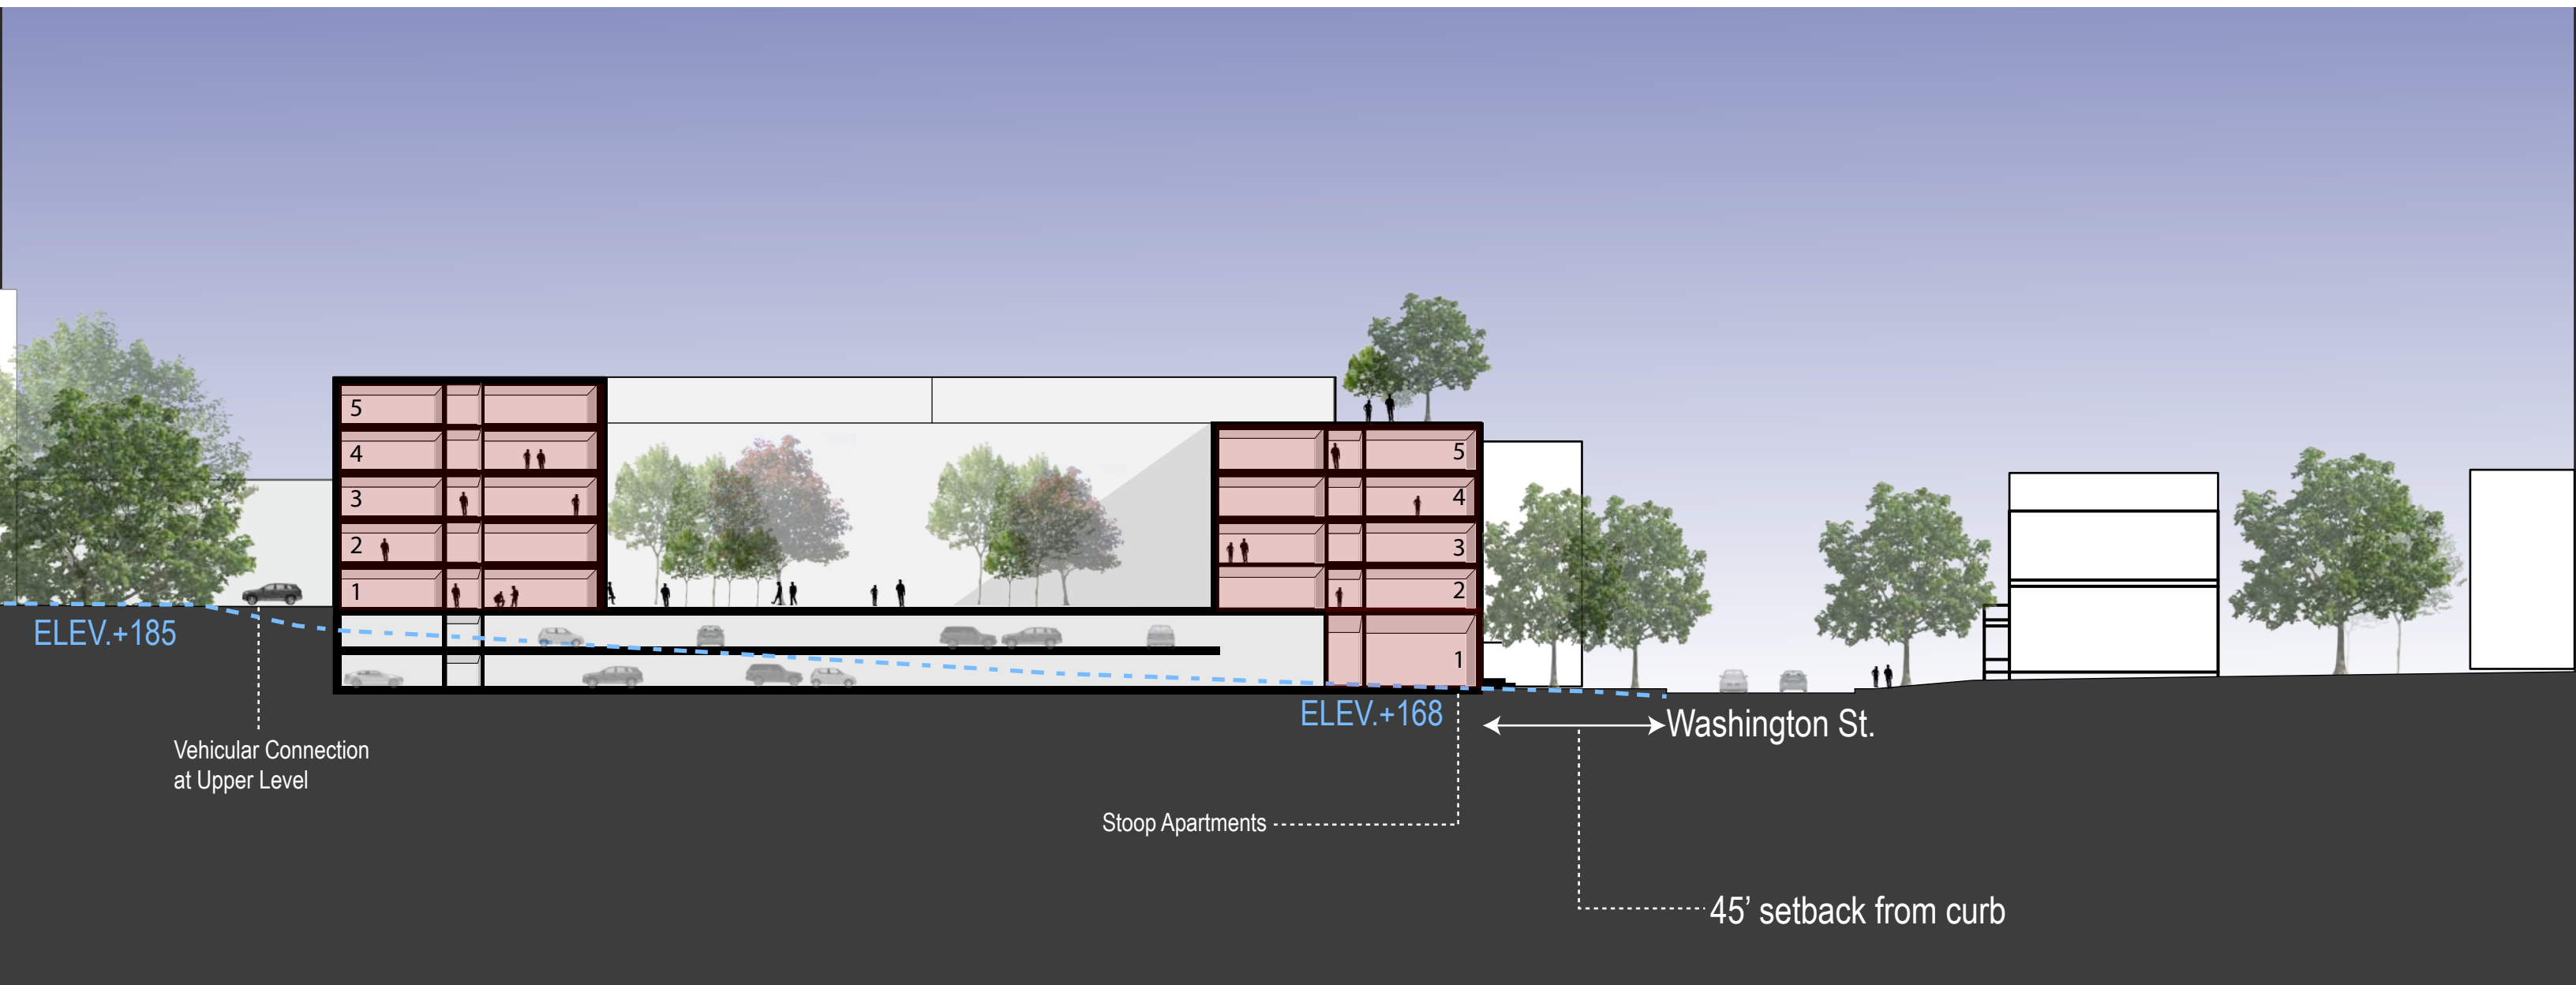

Avalon Bay/BRIGHTON

BCDC Presentation

December 6th, 2016

AvalonBay
COMMUNITIES

cbt

Washington Street

Monastery Road

Washington Street

Fidelis Way

LOBBY / LEASING

2 BED
2 BED
1 BED
1 BED
1 BED
1 BED
2 BED

B.O.H
LOADING

LOBBY
B.O.H.

ROOF LEVEL
FIFTH LEVEL
FOURTH LEVEL
THIRD LEVEL
SECOND LEVEL
MEZZANINE
FIRST LEVEL