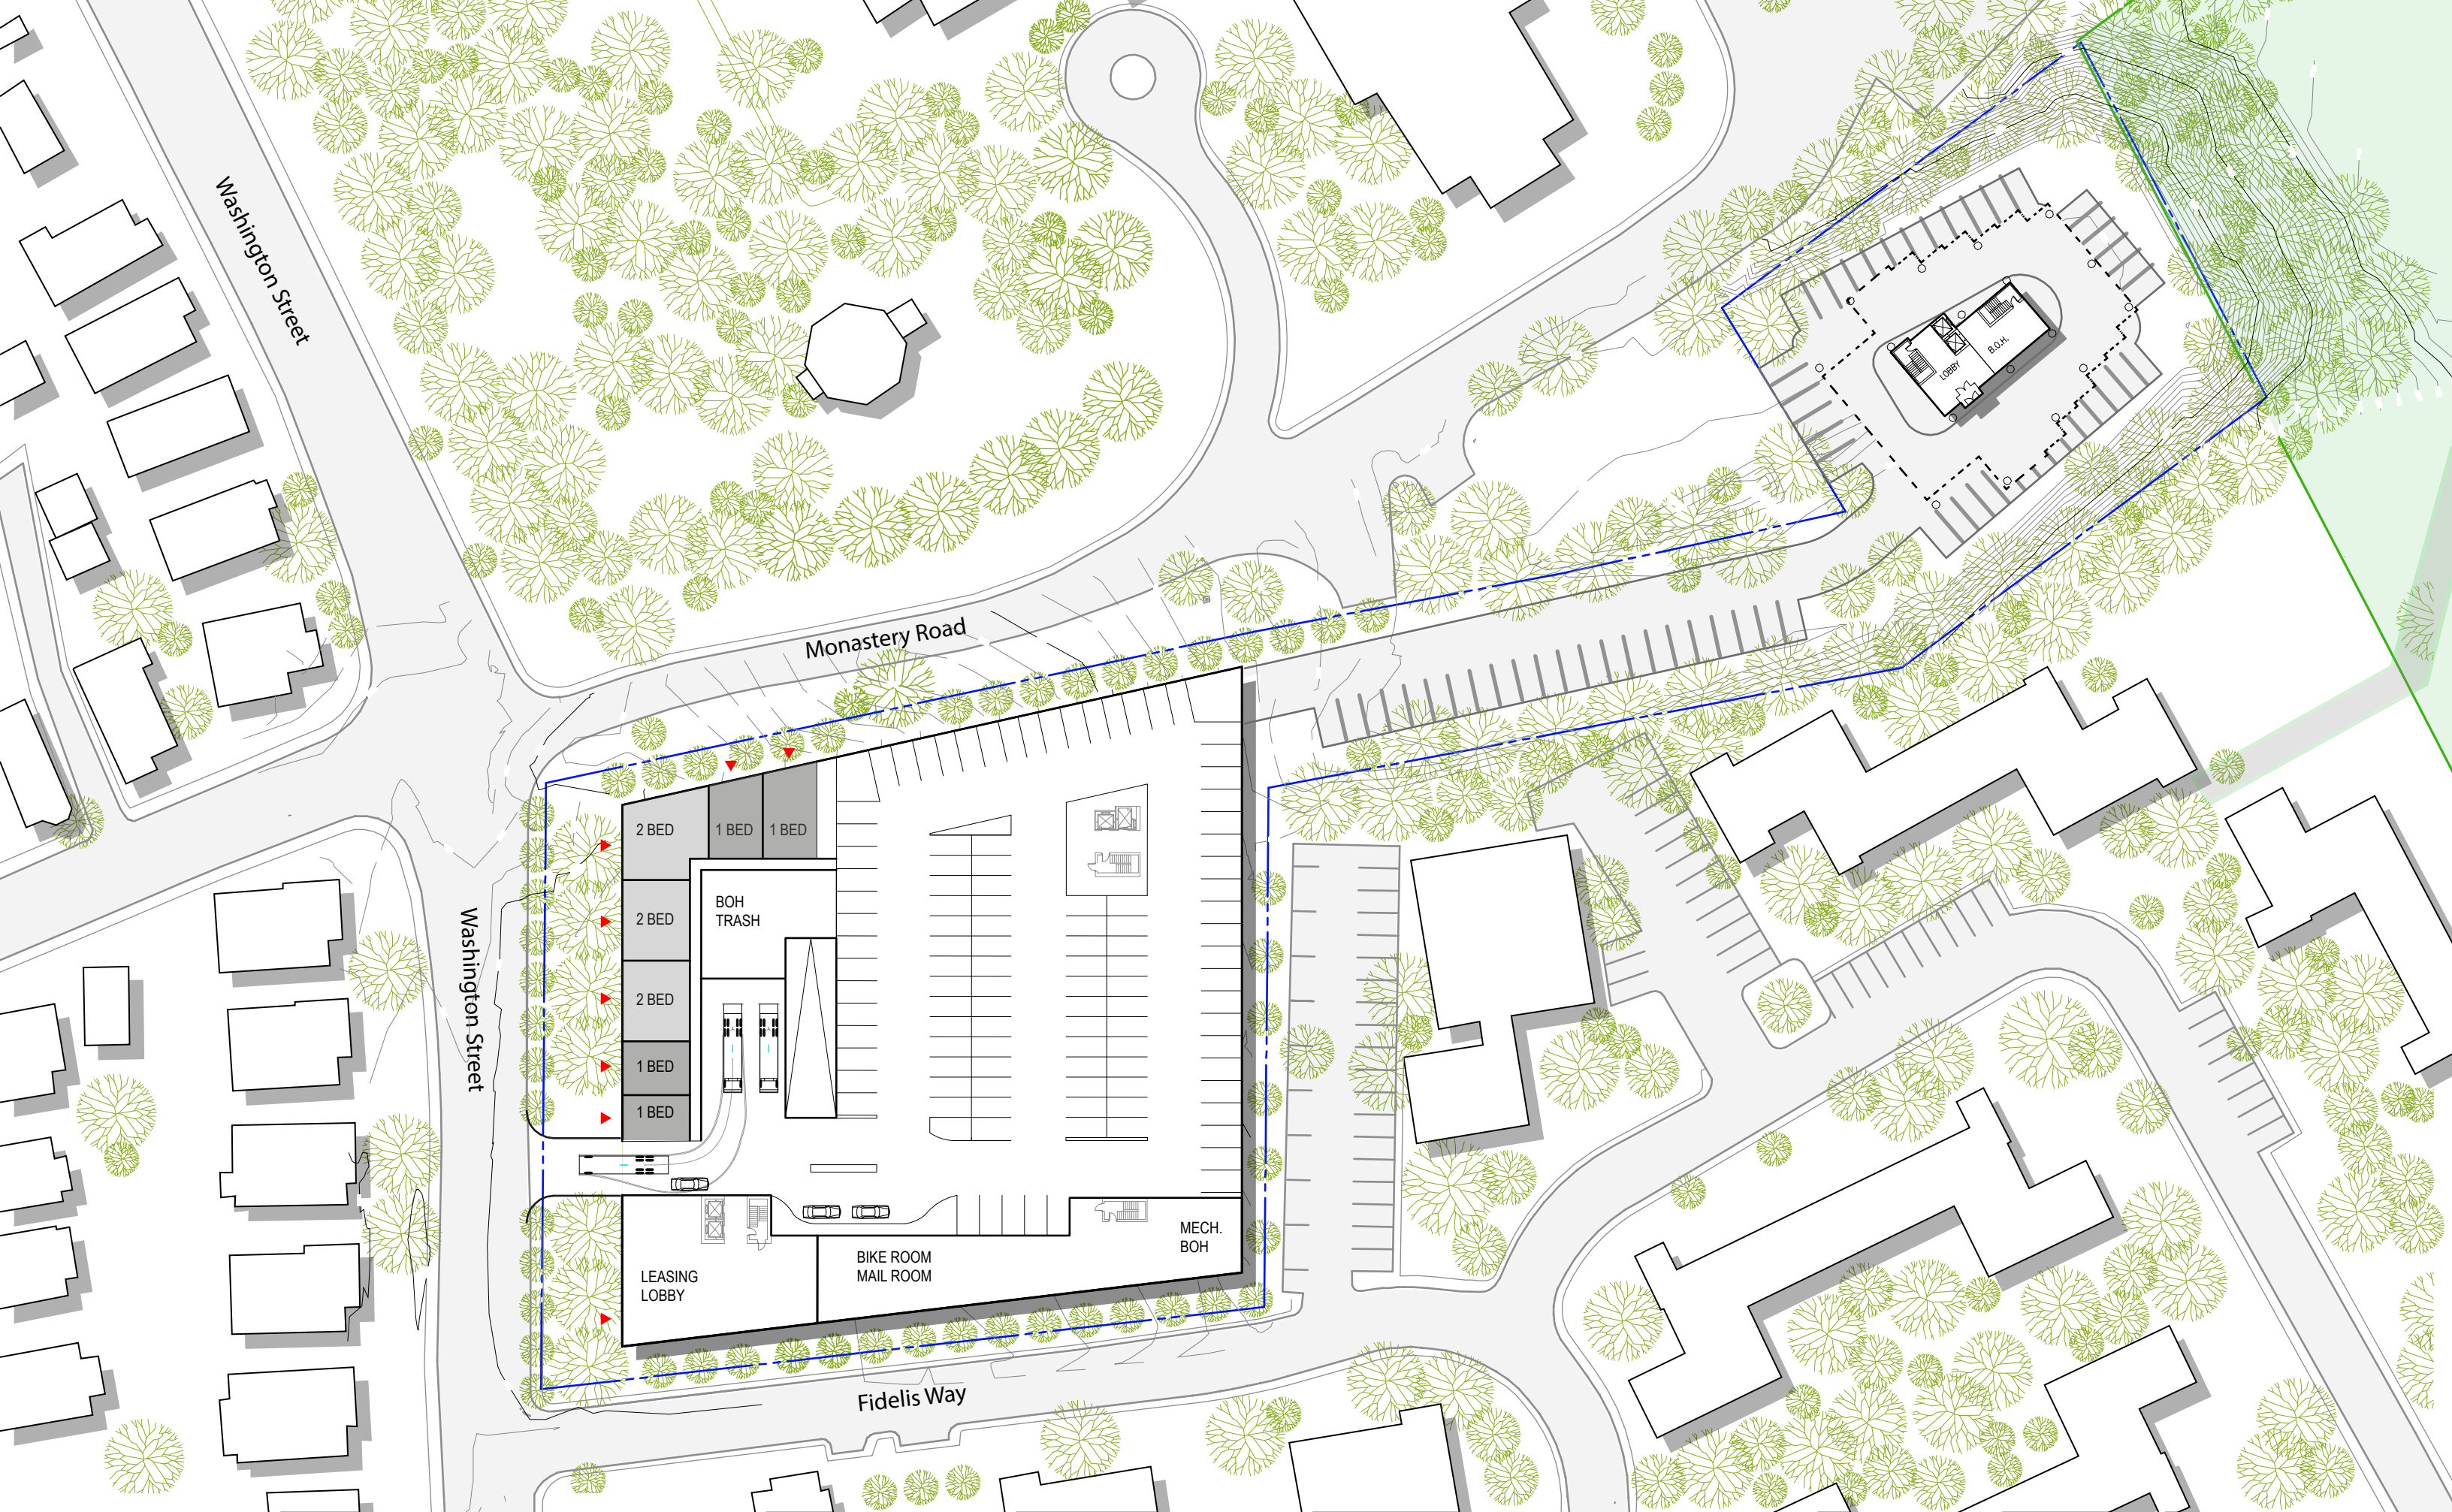

Avalon Bay/BRIGHTON

BCDC Presentation

December 6th, 2016

AvalonBay
COMMUNITIES

cbt

Washington Street

Monastery Road

Washington Street

Fidelis Way

LOBBY / LEASING

2 BED
2 BED
1 BED
1 BED
1 BED
1 BED
2 BED

B.O.H
LOADING

LOBBY
B.O.H.

ROOF LEVEL
FIFTH LEVEL
FOURTH LEVEL
THIRD LEVEL
SECOND LEVEL
MEZZANINE
FIRST LEVEL