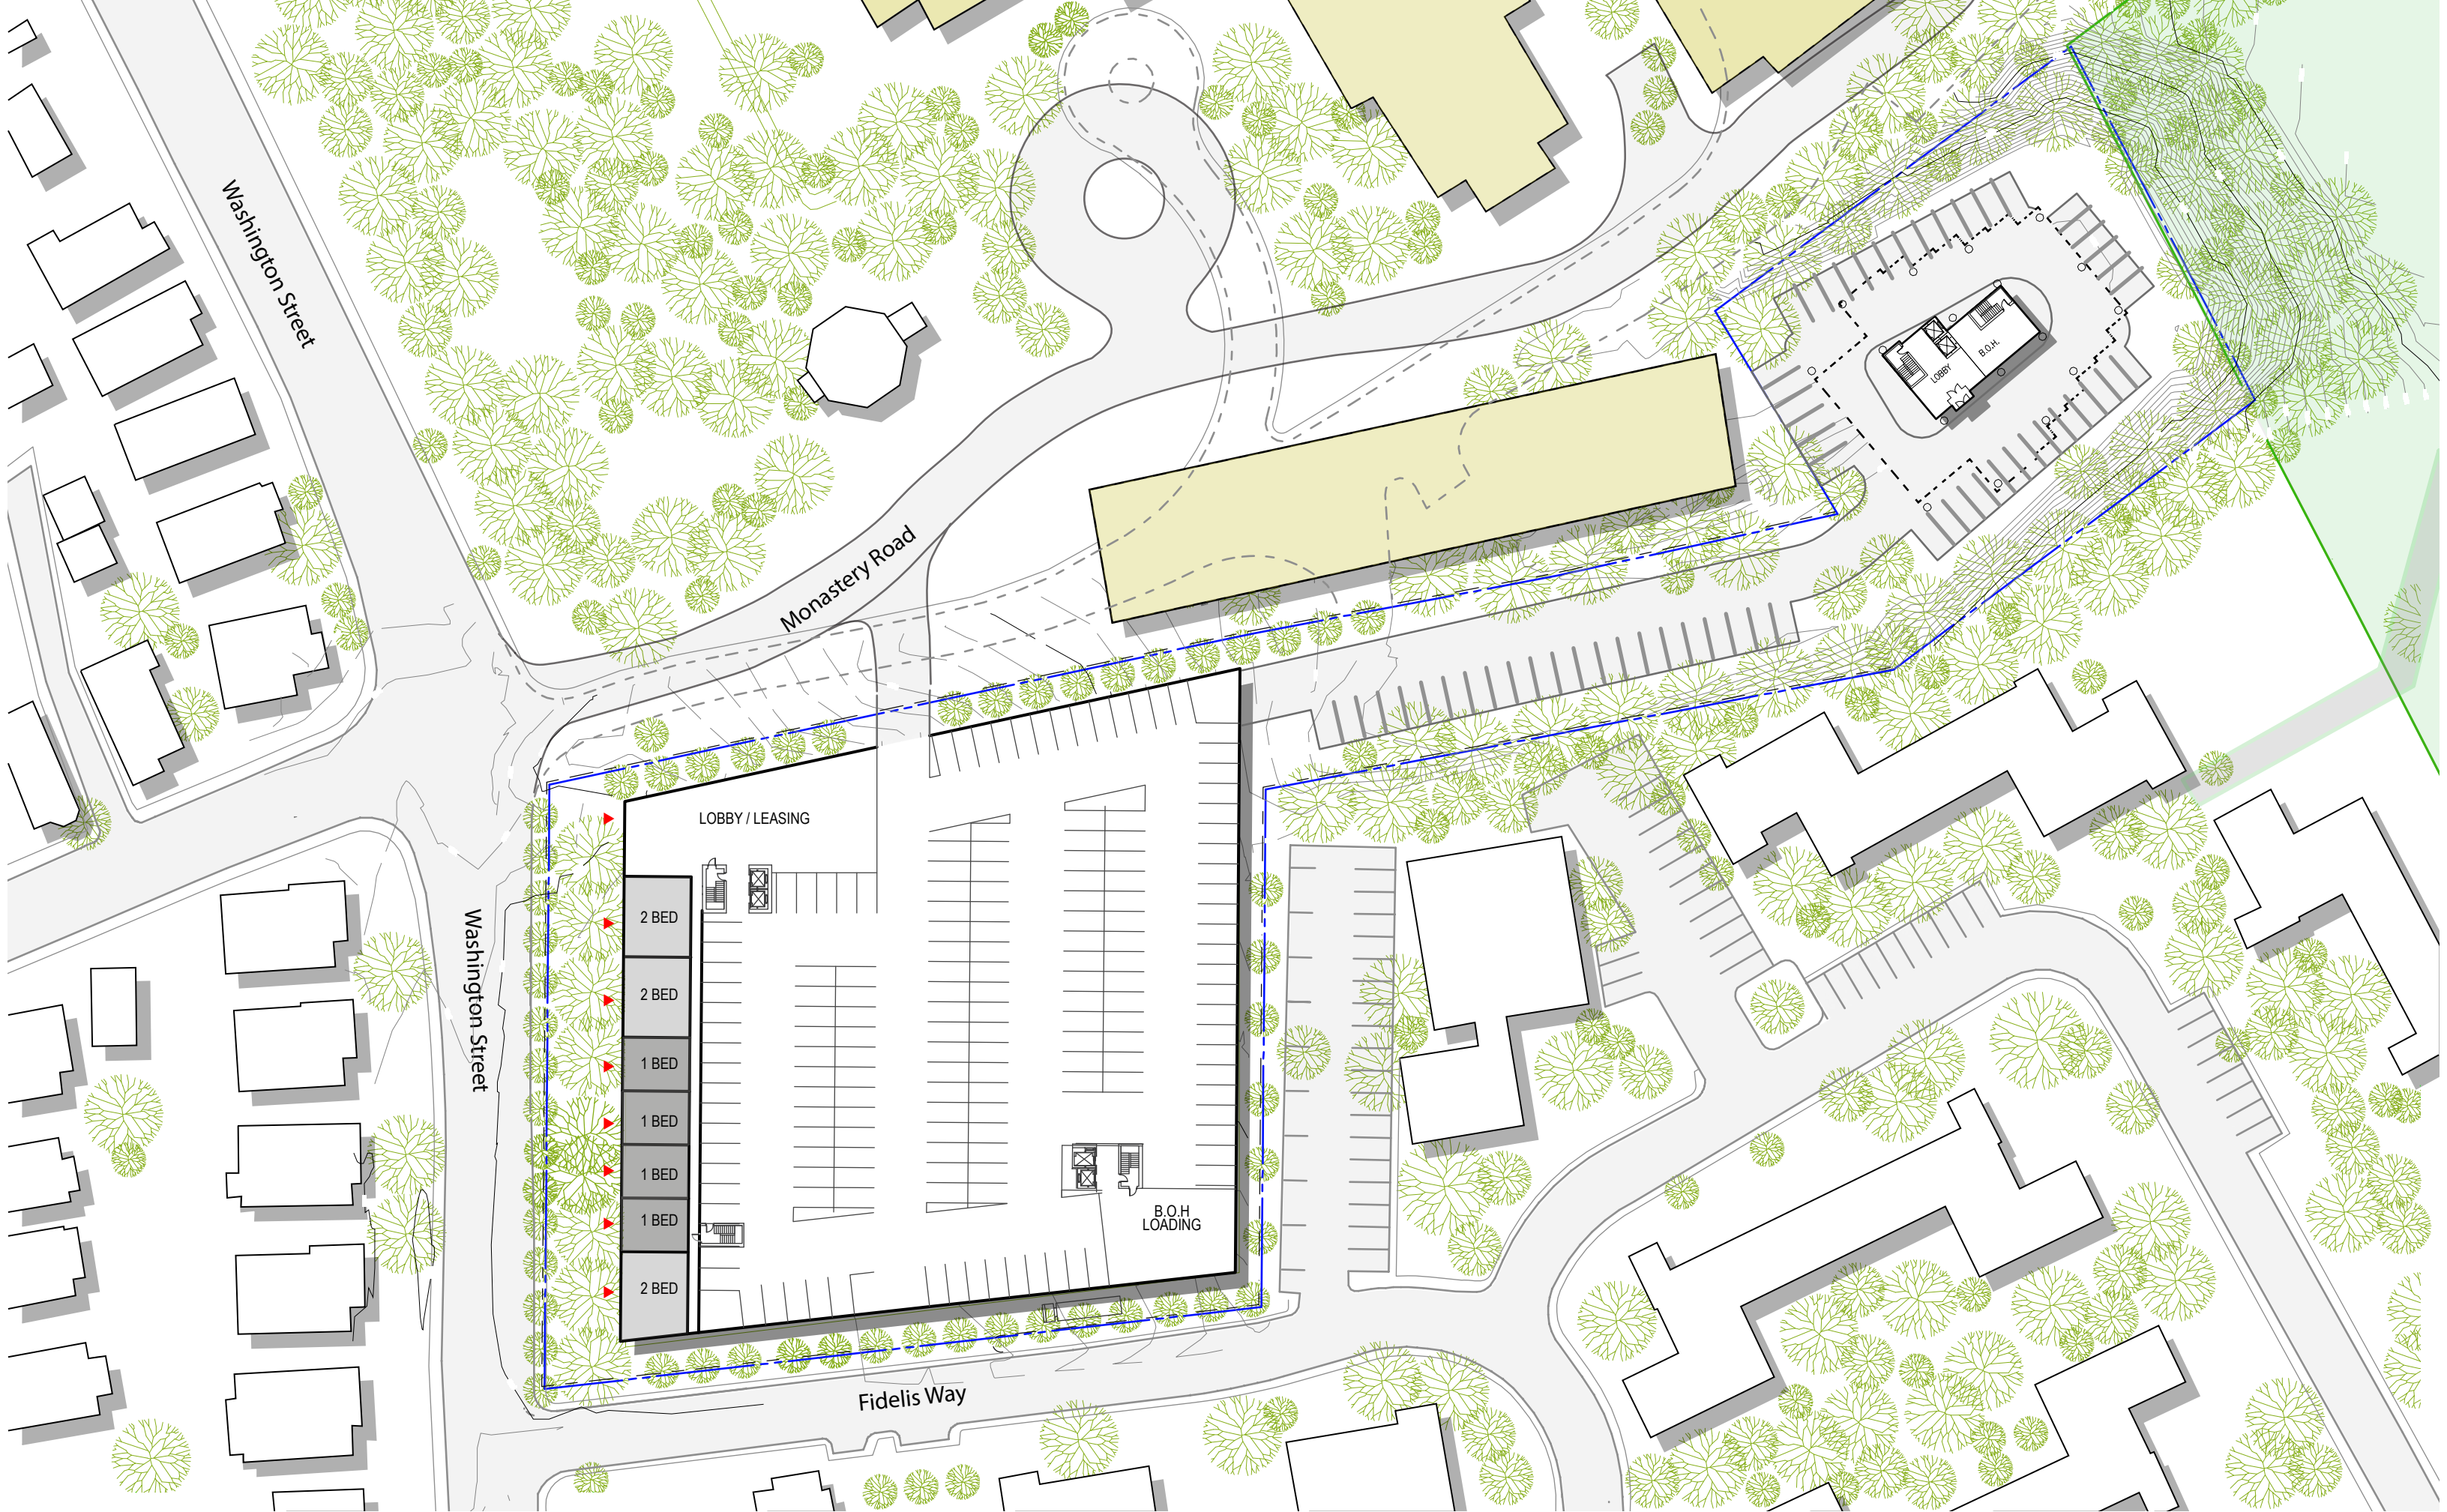

Avalon Bay/BRIGHTON

BCDC Presentation

December 6th, 2016

AvalonBay
COMMUNITIES

cbt

Washington Street

Monastery Road

Washington Street

Fidelis Way

LOBBY / LEASING

2 BED
2 BED
1 BED
1 BED
1 BED
1 BED
2 BED

B.O.H
LOADING

LOBBY
B.O.H.

ROOF LEVEL
FIFTH LEVEL
FOURTH LEVEL
THIRD LEVEL
SECOND LEVEL
MEZZANINE
FIRST LEVEL