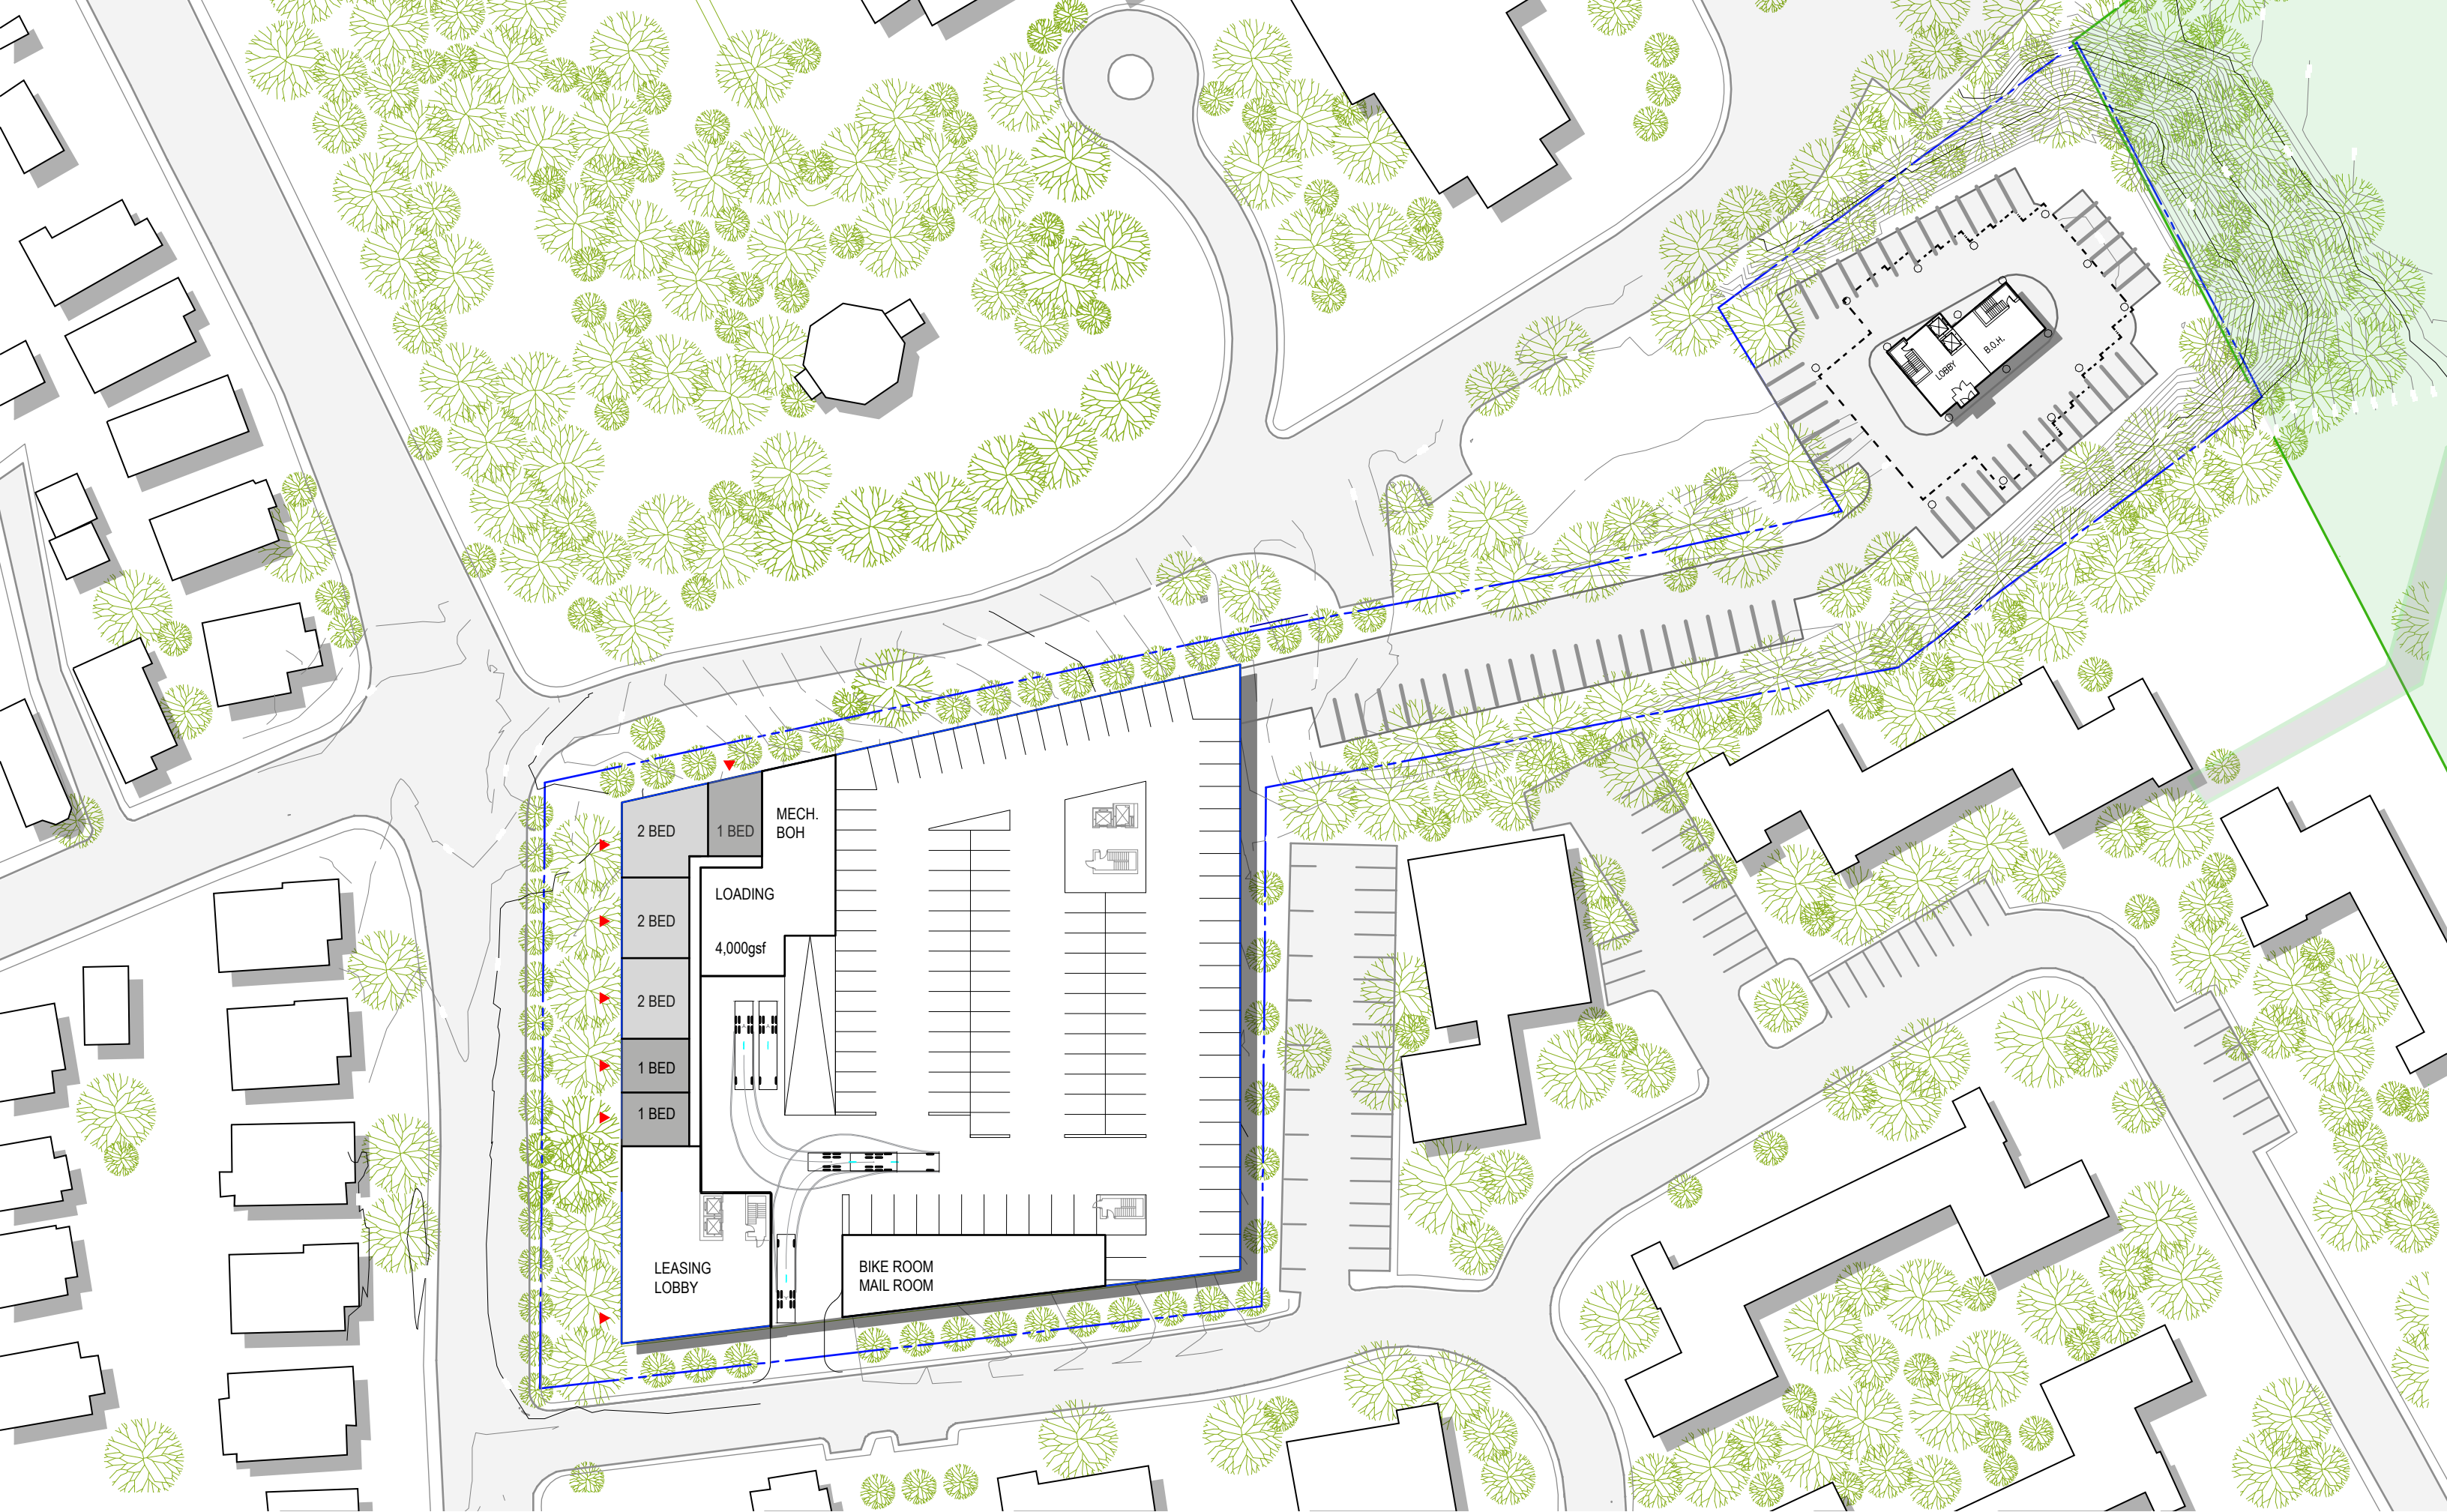

Avalon Bay/BRIGHTON

BCDC Presentation

December 6th, 2016

AvalonBay
COMMUNITIES

cbt

Washington Street

Monastery Road

Washington Street

Fidelis Way

LOBBY / LEASING

2 BED
2 BED
1 BED
1 BED
1 BED
1 BED
2 BED

B.O.H
LOADING

LOBBY
B.O.H.

ROOF LEVEL
FIFTH LEVEL
FOURTH LEVEL
THIRD LEVEL
SECOND LEVEL
MEZZANINE
FIRST LEVEL