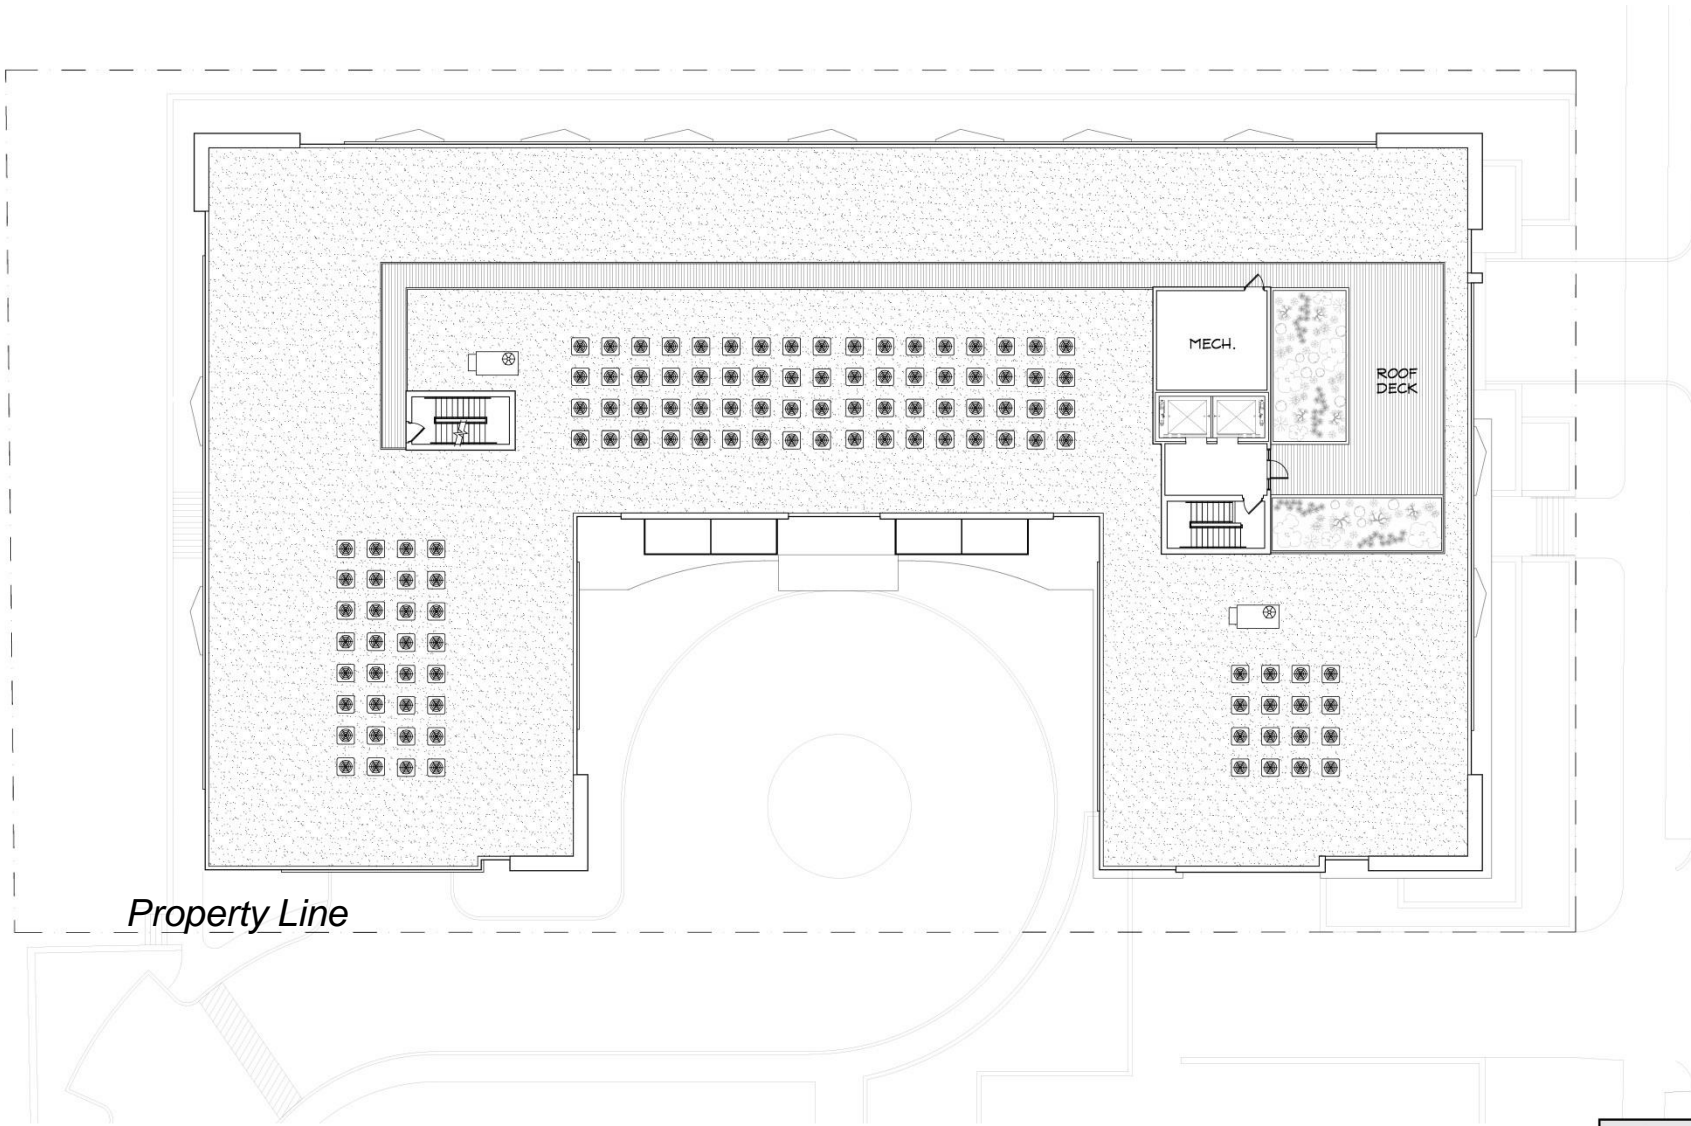

95 St. Alphonsus Street Boston, Massachusetts

95 St. Alphonsus Street Boston, Massachusetts

95 St. Alphonsus Street Boston, Massachusetts

Property Line

**LEGEND**

Scale (Feet) 0 5 10 25

95 St. Alphonsus Street Boston, Massachusetts

Property Line

**LEGEND**

Scale (Feet) 0 5 10 25

95 St. Alphonsus Street Boston, Massachusetts

95 St. Alphonsus Street Boston, Massachusetts

95 St. Alphonsus Street Boston, Massachusetts

**LEGEND**

Scale (Feet) 0 5 10 25