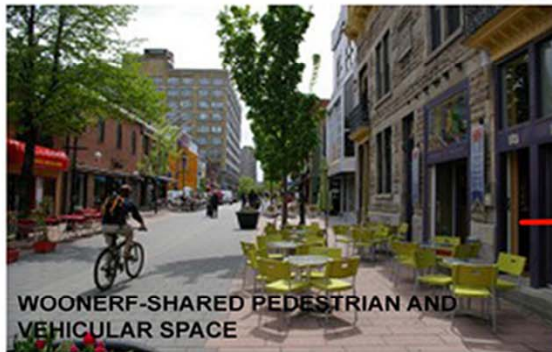

ST. ALPHONSUS STREET

LEGEND

Scale (Feet) 0 10 20 50

TREES IN PLANTERS

LAWN PANELS AND SEATING IN COURTYARD

BOLLARDS

WOONERF-SHARED PEDESTRIAN AND VEHICULAR SPACE

COMMUNITY POCKET PARK