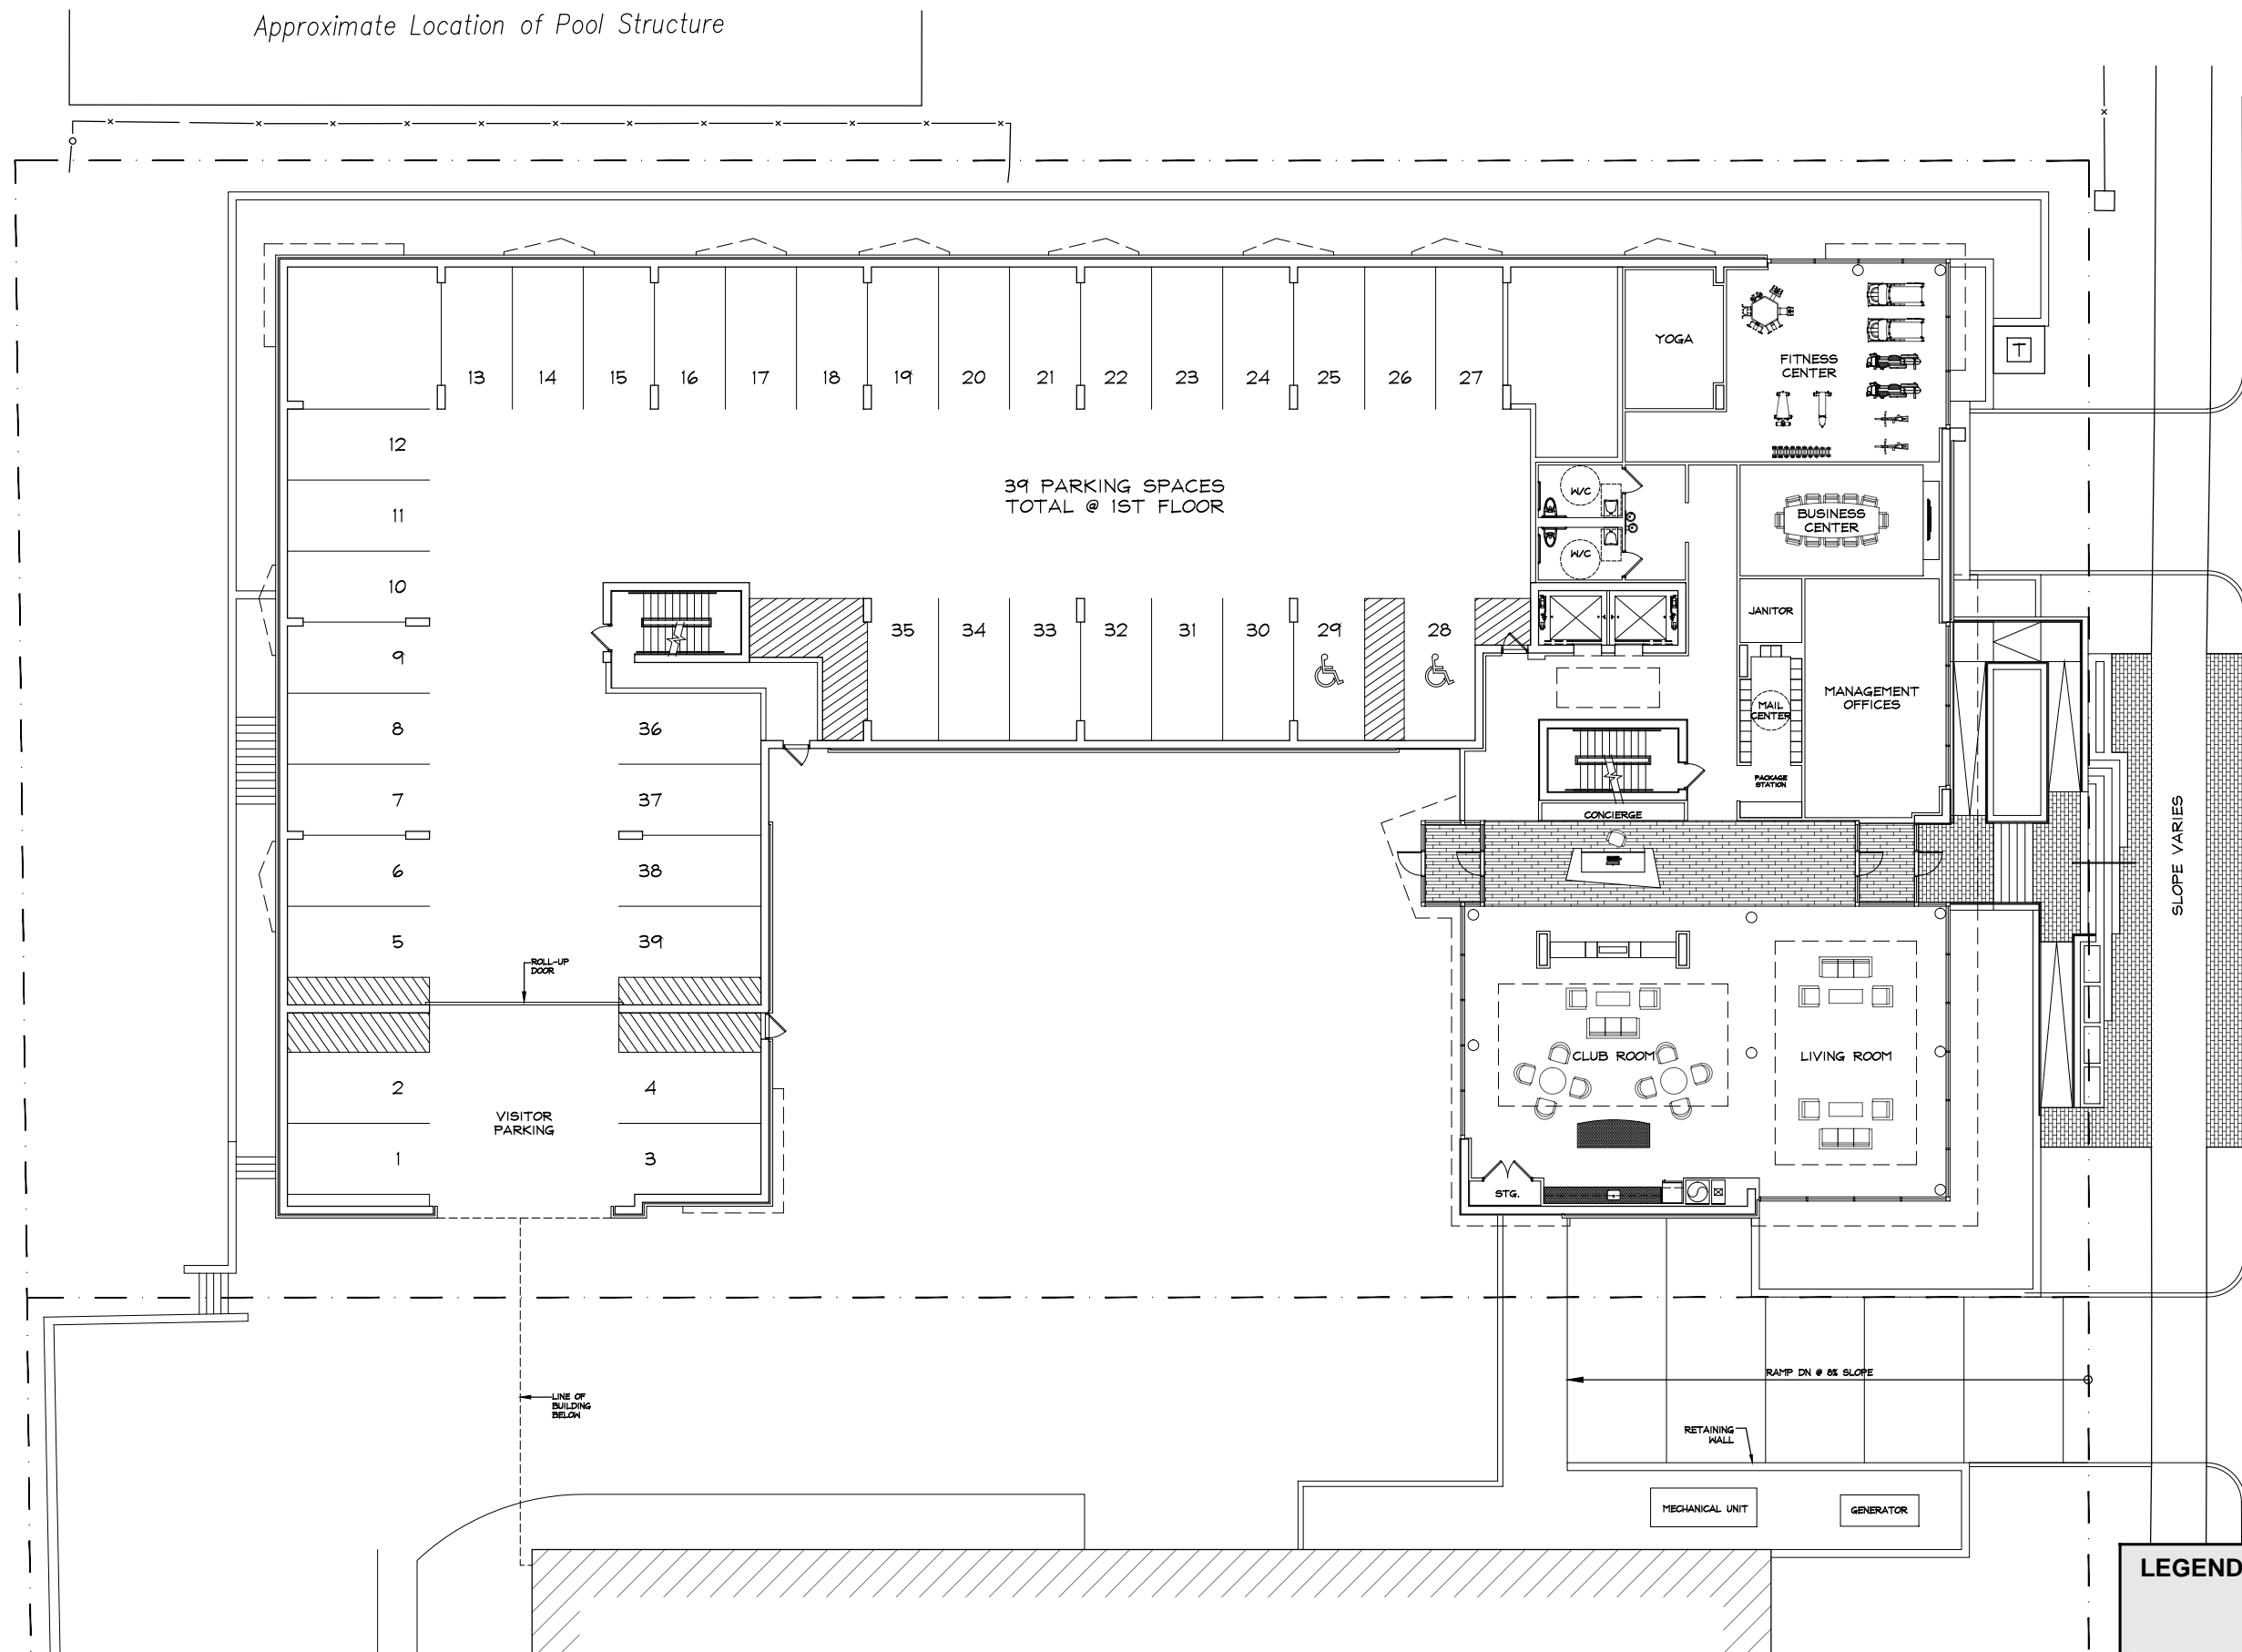

SEGMENTAL RETAINING WALL

SHADE STRUCTURE IN COURTYARD

SEATING AND GATHERING ELEMENTS IN COURTYARD

LEGEND

Scale (Feet) 0 10 20 50

LEGEND

Scale (Feet) 0 5 10 25

Longwood II Residences Boston, Massachusetts

LEGEND

Scale (Feet) 0 5 10 25

Longwood II Residences Boston, Massachusetts

LEGEND

Scale (Feet) 0 5 10 25

LEGEND

Scale (Feet) 0 5 10 25