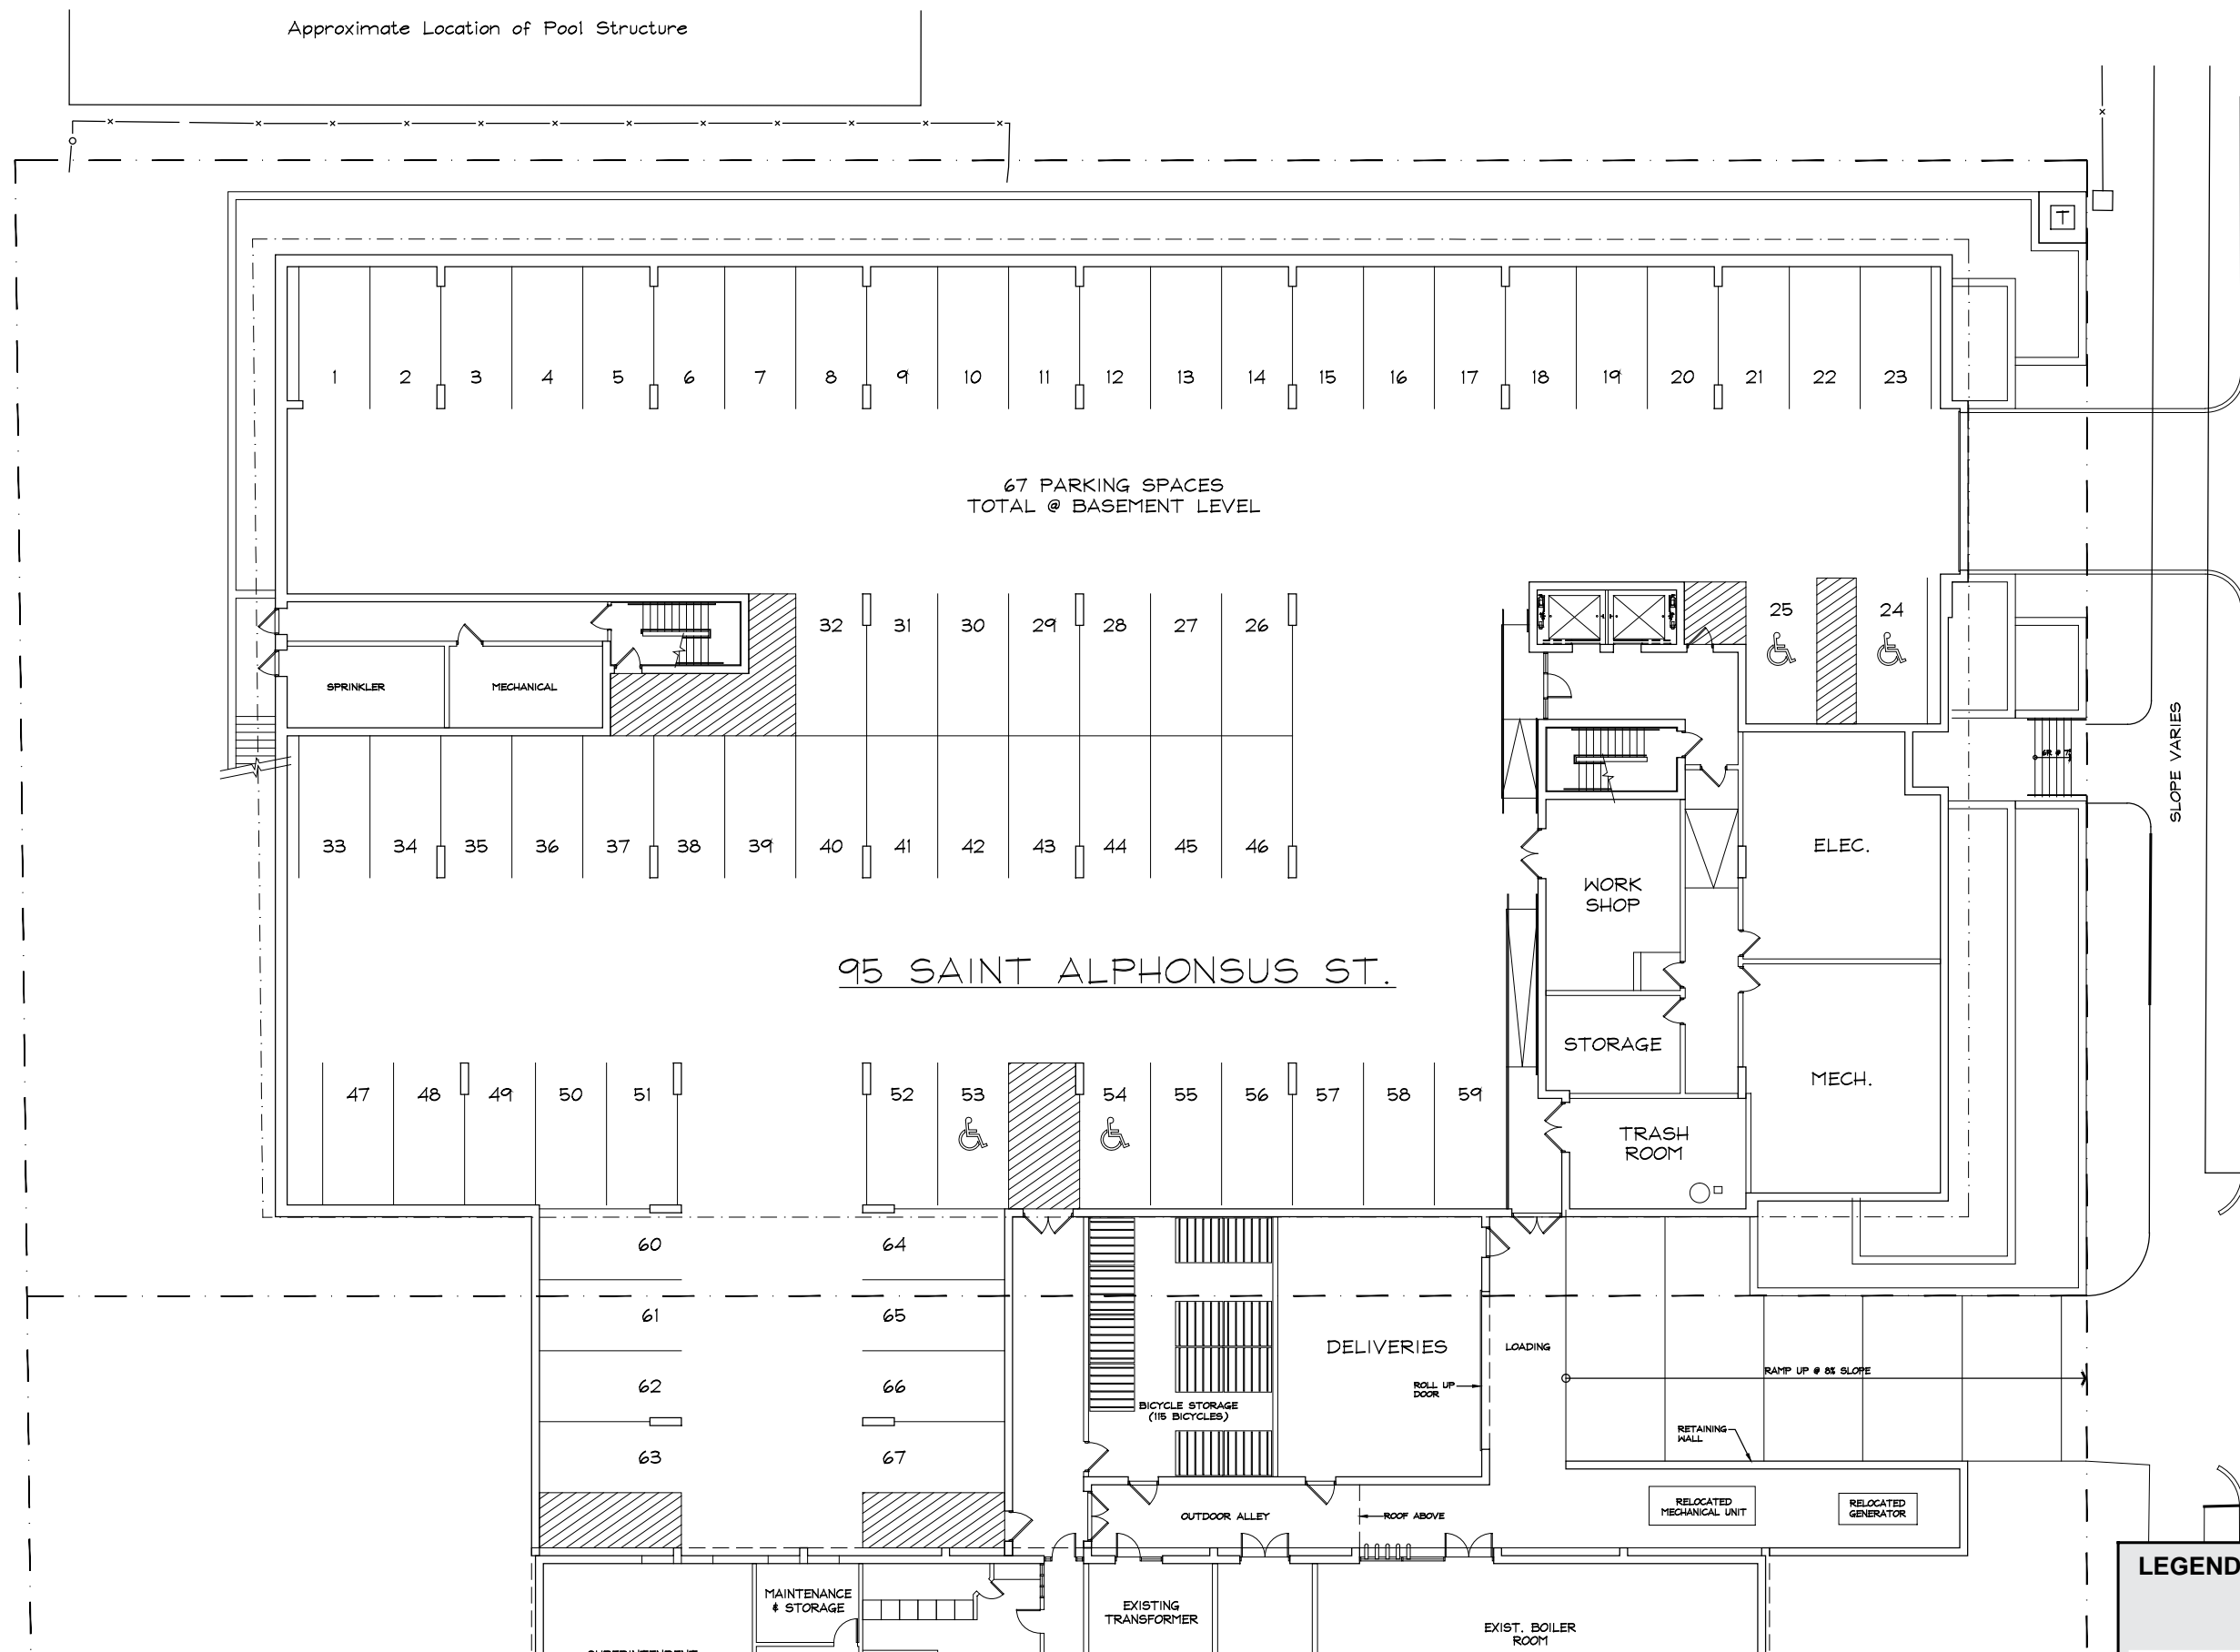

SEGMENTAL RETAINING WALL

SHADE STRUCTURE IN COURTYARD

SEATING AND GATHERING ELEMENTS IN COURTYARD

LEGEND

Scale (Feet) 0 10 20 50

LEGEND

Scale (Feet) 0 5 10 25

Longwood II Residences Boston, Massachusetts

LEGEND

Scale (Feet) 0 5 10 25

Longwood II Residences Boston, Massachusetts

LEGEND

Scale (Feet) 0 5 10 25

LEGEND

Scale (Feet) 0 5 10 25