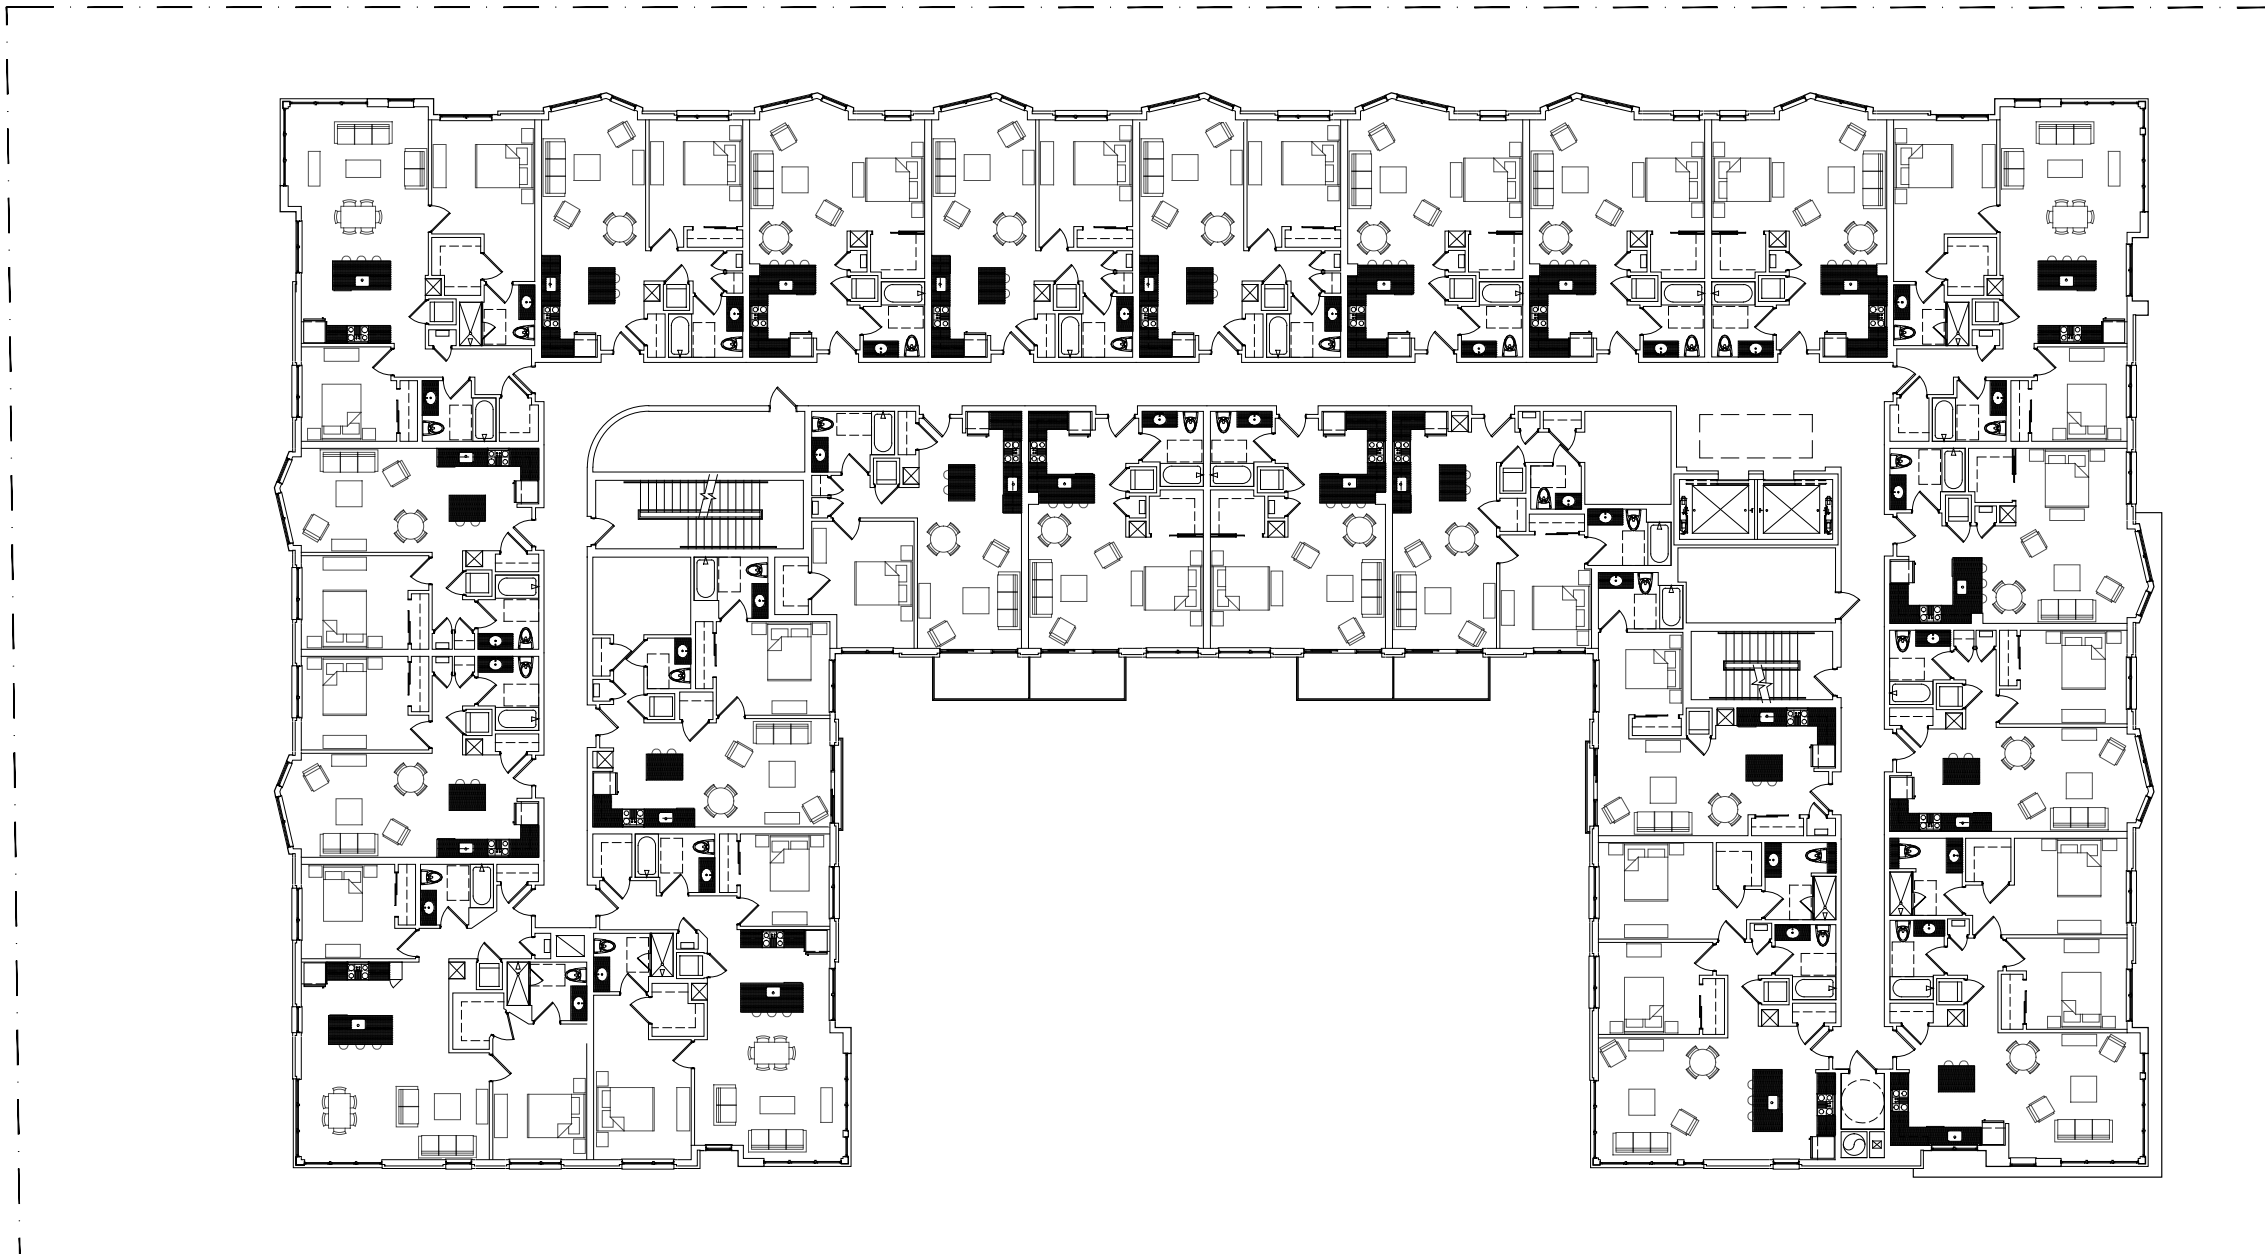

SEGMENTAL RETAINING WALL

SHADE STRUCTURE IN COURTYARD

SEATING AND GATHERING ELEMENTS IN COURTYARD

LEGEND

Scale (Feet) 0 10 20 50

LEGEND

Scale (Feet) 0 5 10 25

Longwood II Residences Boston, Massachusetts

LEGEND

Scale (Feet) 0 5 10 25

Longwood II Residences Boston, Massachusetts

LEGEND

Scale (Feet) 0 5 10 25

LEGEND

Scale (Feet) 0 5 10 25