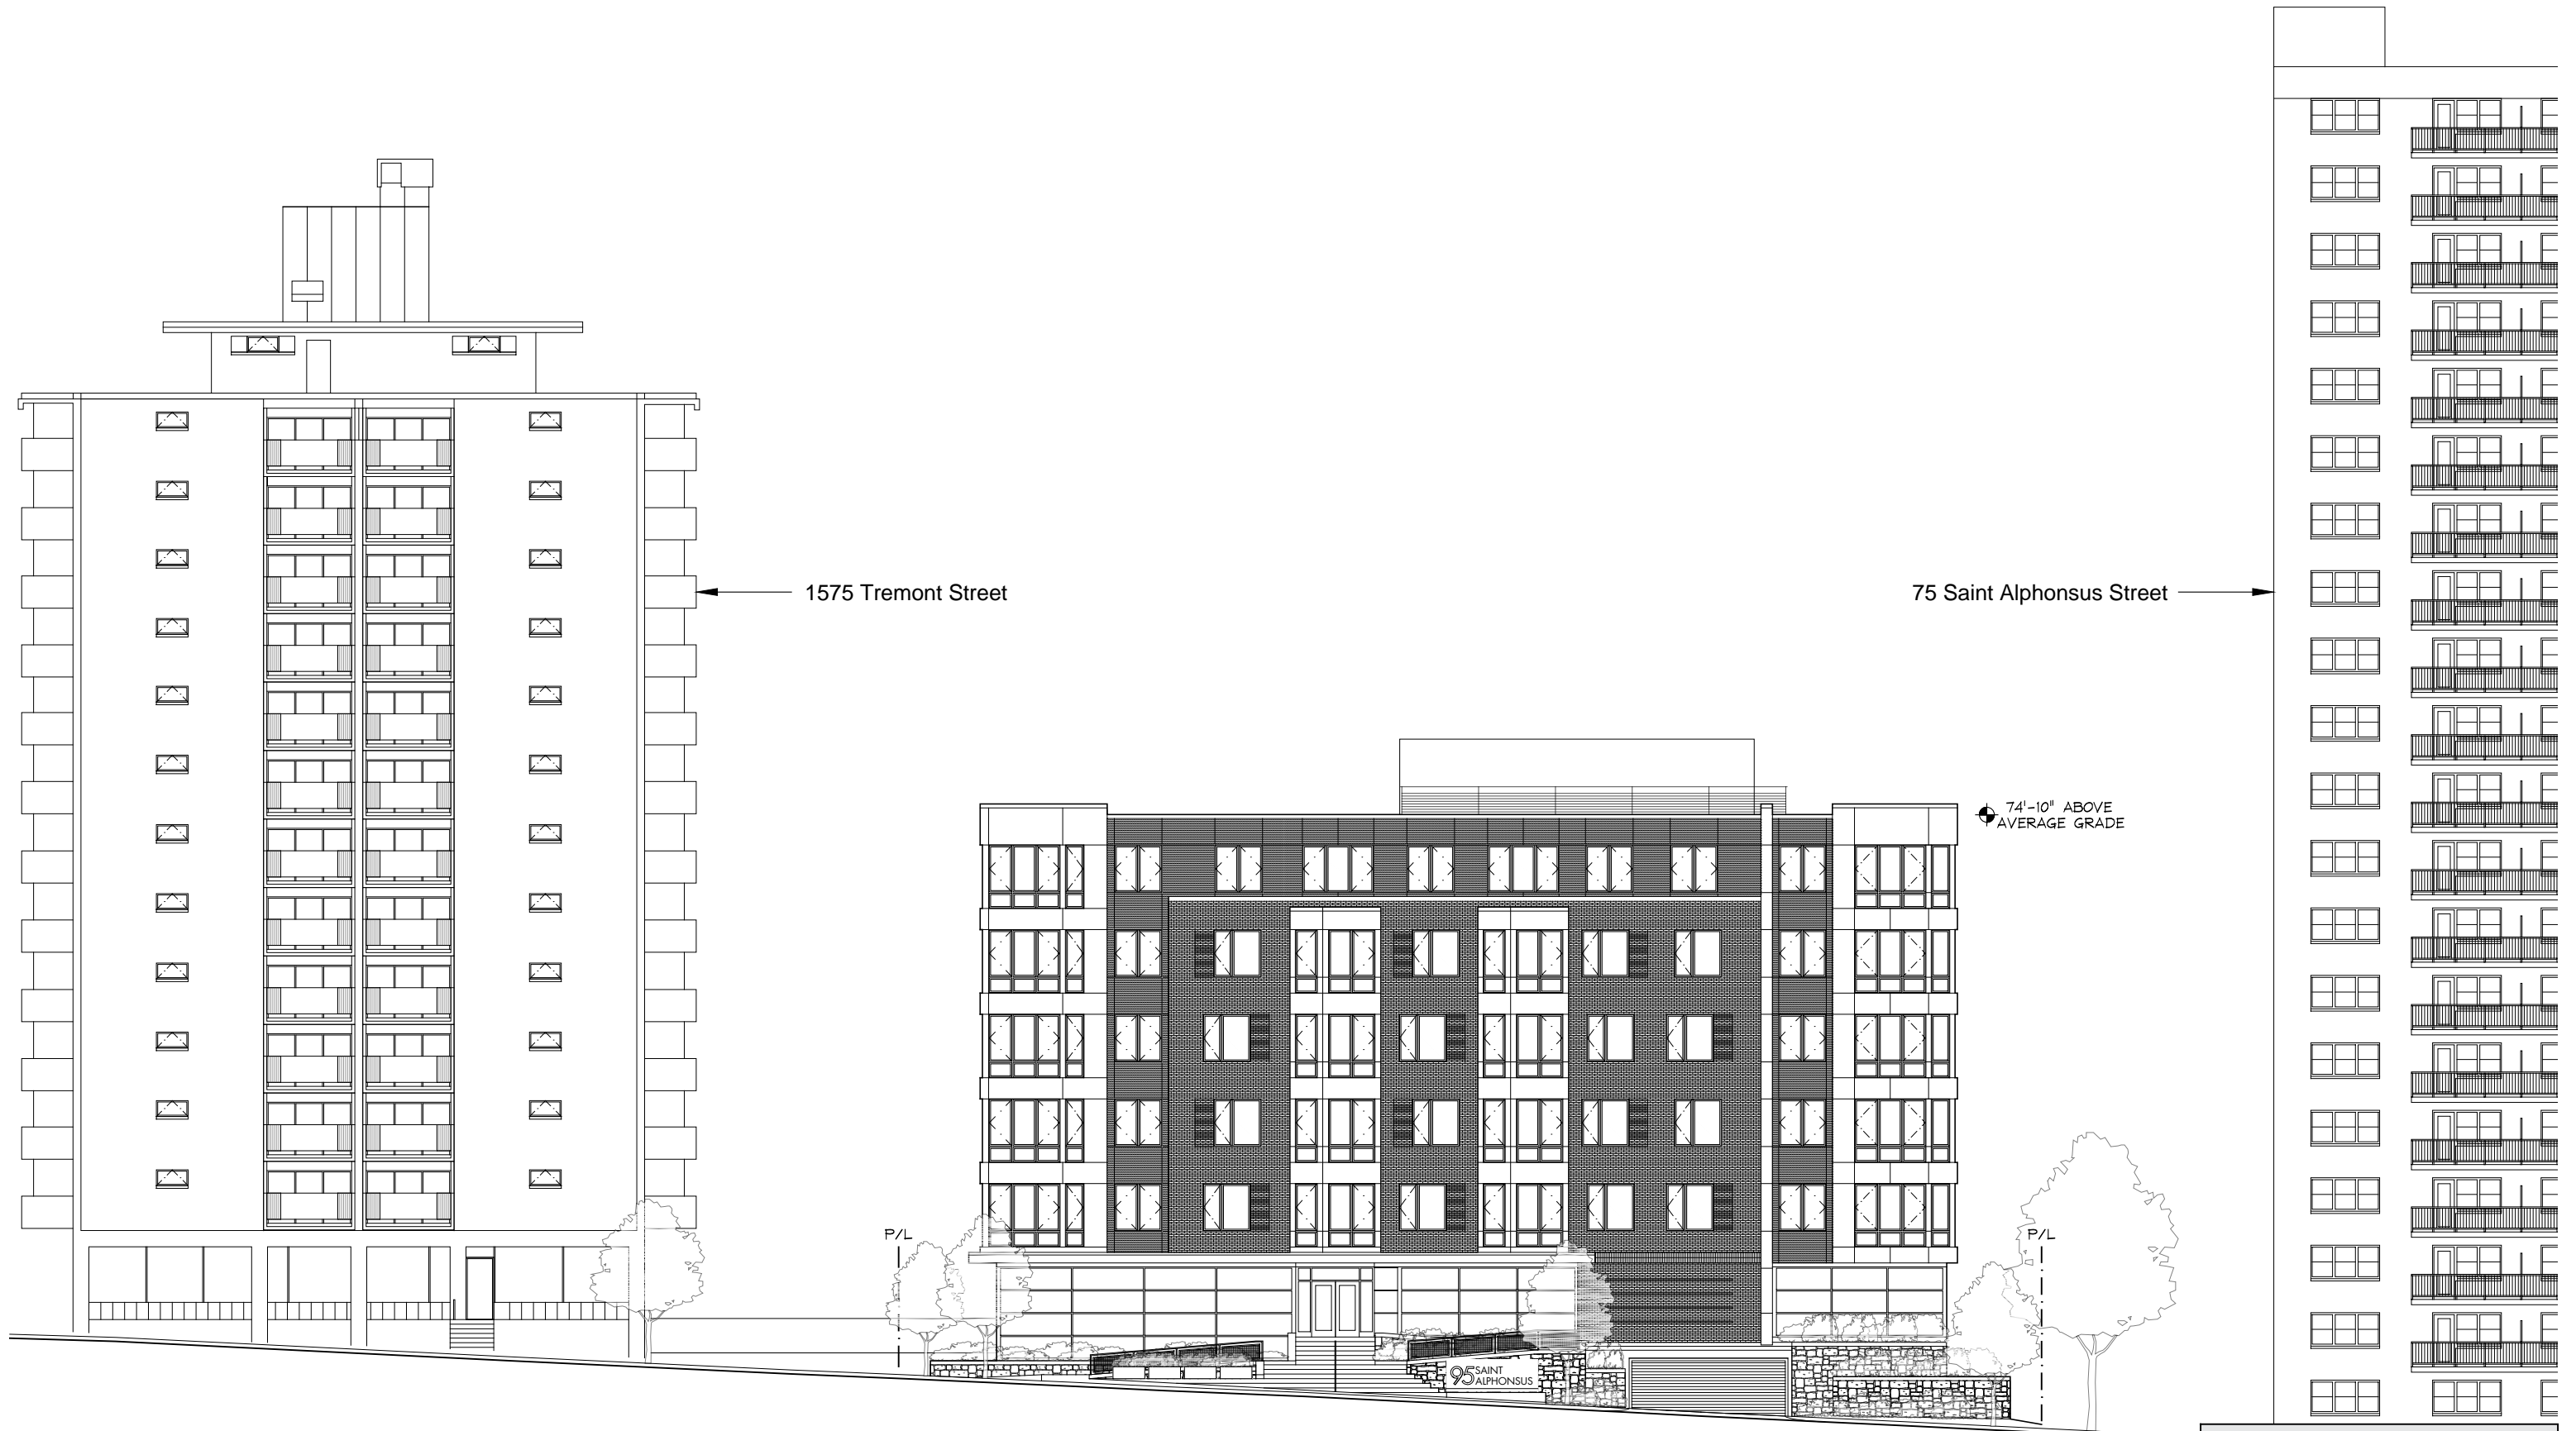

Longwood II Residences Boston, Massachusetts

View North On Saint Alphonsus Street

View South On Saint Alphonsus Street

View East On Saint Tremont Street

View West On Tremont Street

WORTHINGTON STREET

TREMONT STREET

SEGMENTAL RETAINING WALL

SHADE STRUCTURE IN COURTYARD

SEATING AND GATHERING ELEMENTS IN COURTYARD

LEGEND

Scale (Feet) 0 10 20 50

LEGEND

Scale (Feet) 0 5 10 25

Longwood II Residences Boston, Massachusetts

LEGEND

Scale (Feet) 0 5 10 25

Longwood II Residences Boston, Massachusetts

LEGEND

Scale (Feet) 0 5 10 25

LEGEND

Scale (Feet) 0 5 10 25