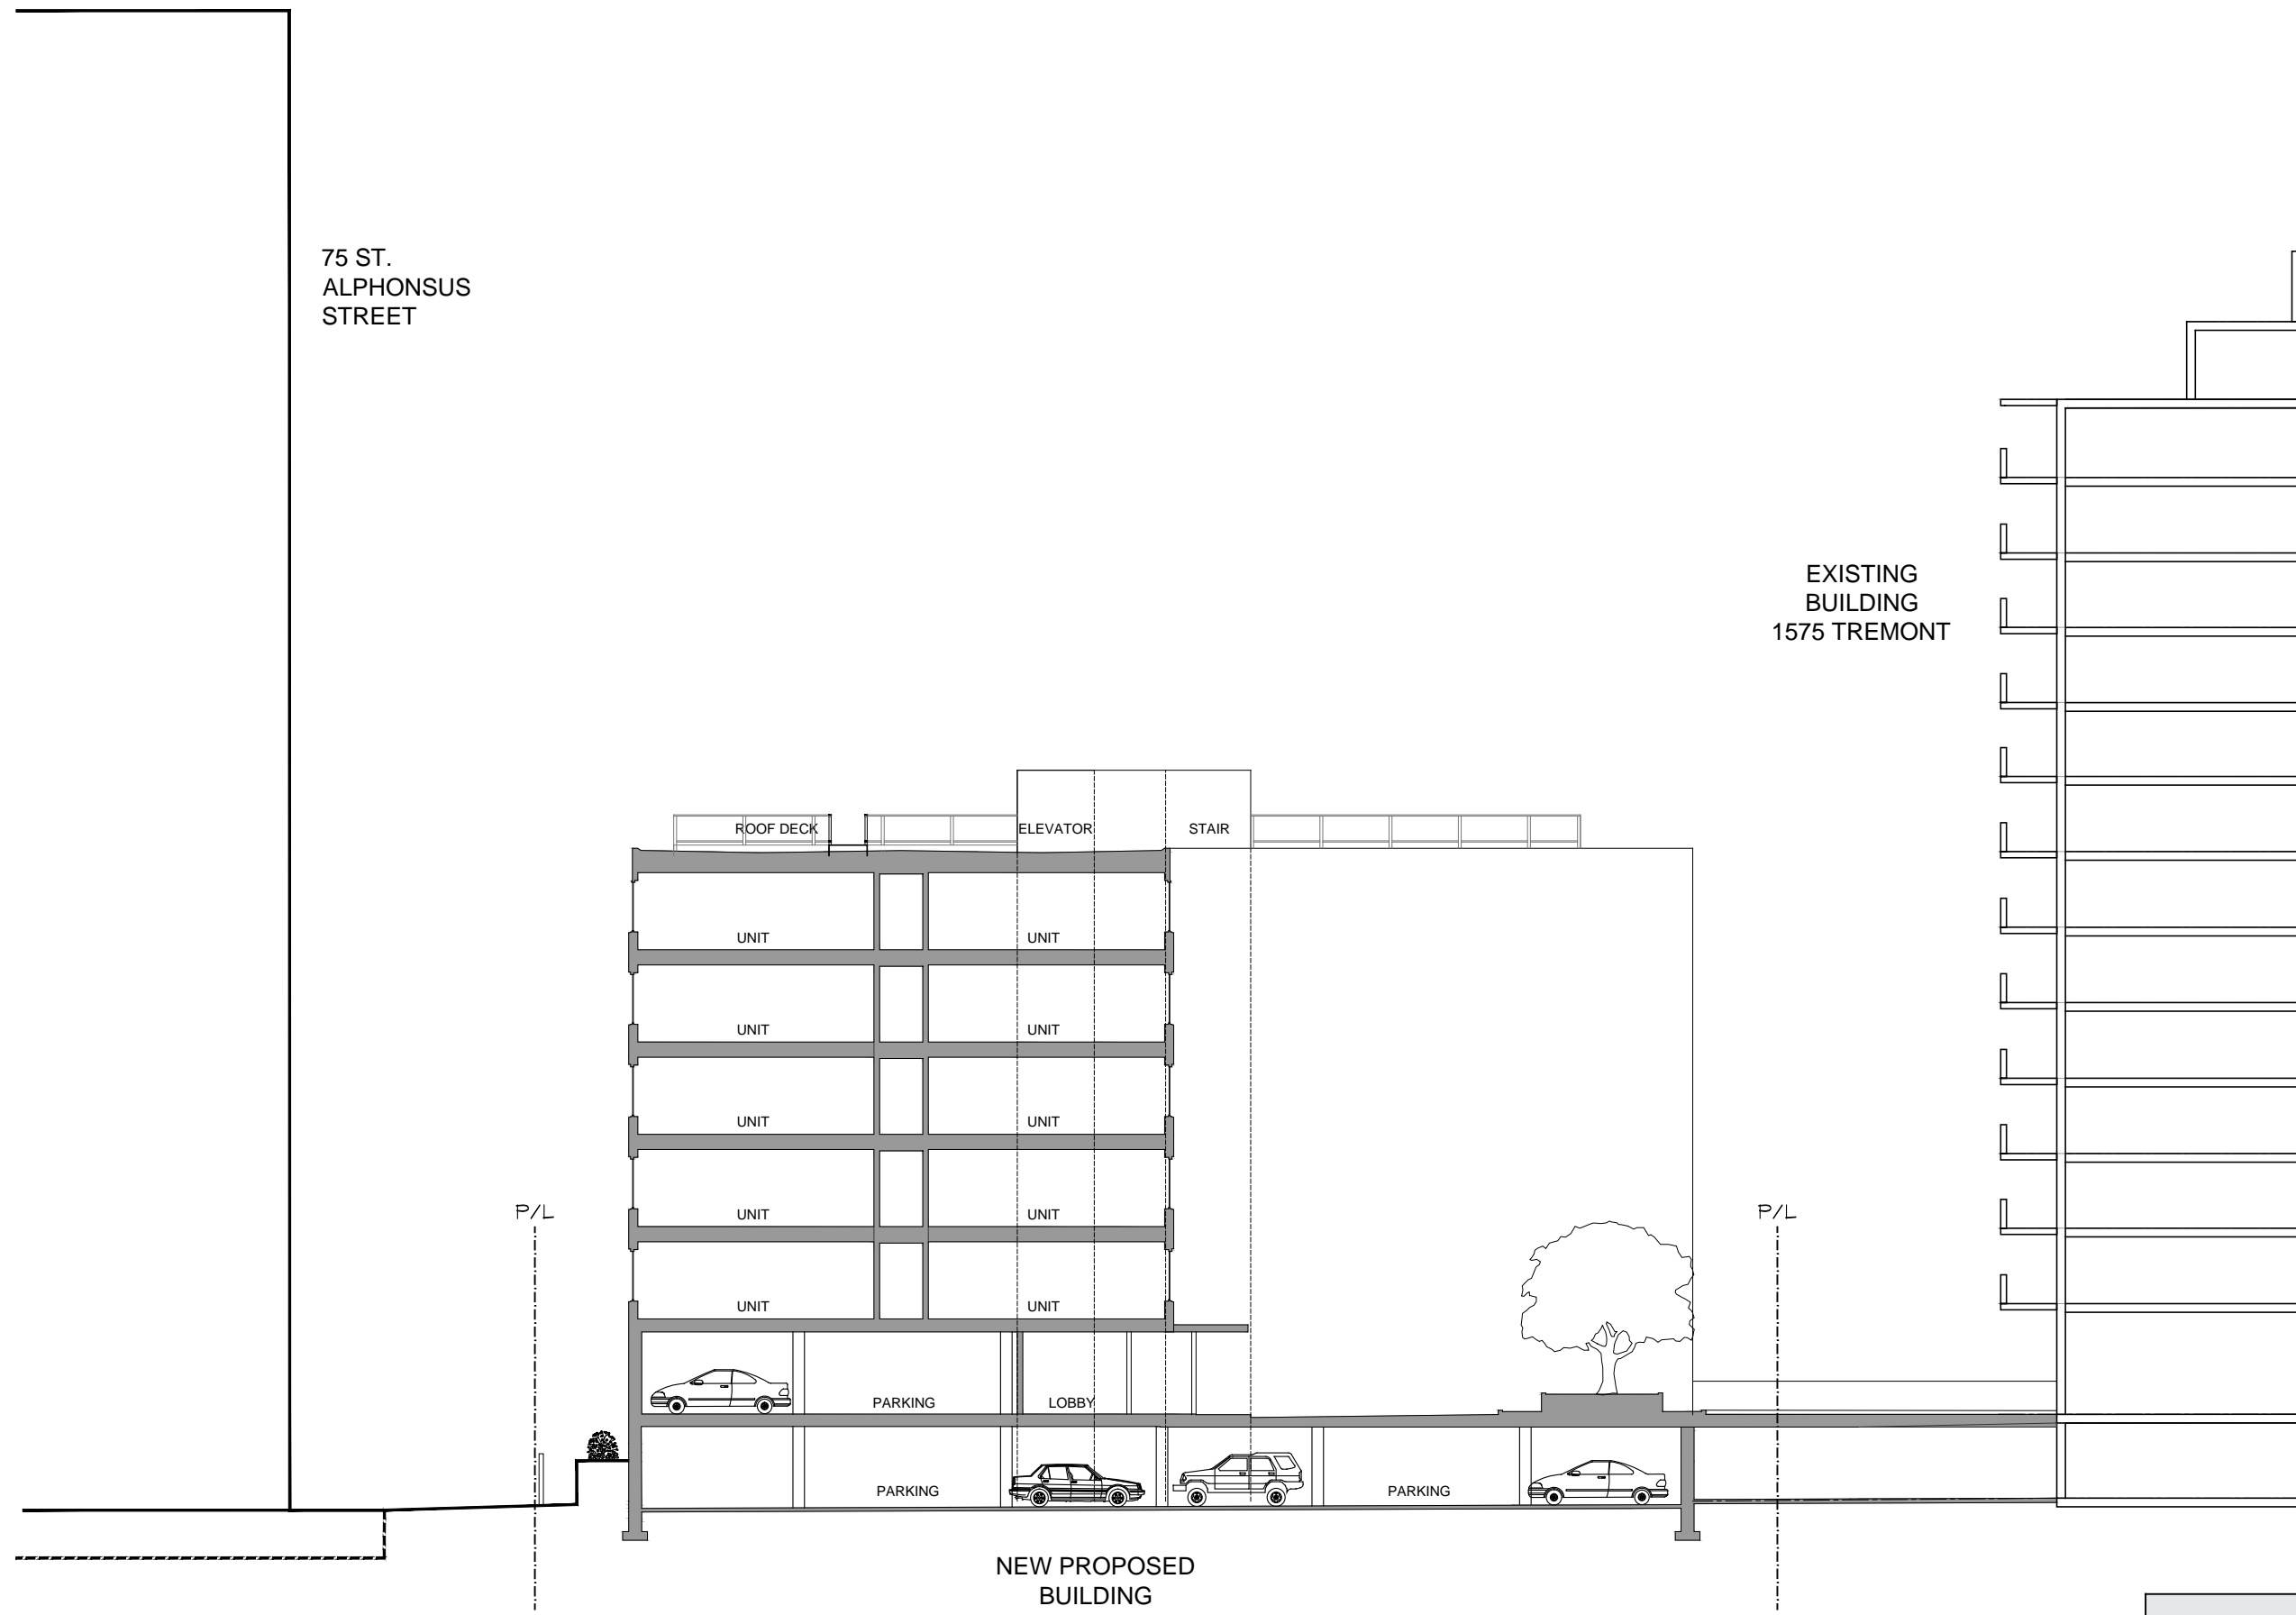

SEGMENTAL RETAINING WALL

SHADE STRUCTURE IN COURTYARD

SEATING AND GATHERING ELEMENTS IN COURTYARD

LEGEND

Scale (Feet) 0 10 20 50

LEGEND

Scale (Feet) 0 5 10 25

Longwood II Residences Boston, Massachusetts

LEGEND

Scale (Feet) 0 5 10 25

Longwood II Residences Boston, Massachusetts

LEGEND

Scale (Feet) 0 5 10 25

LEGEND

Scale (Feet) 0 5 10 25