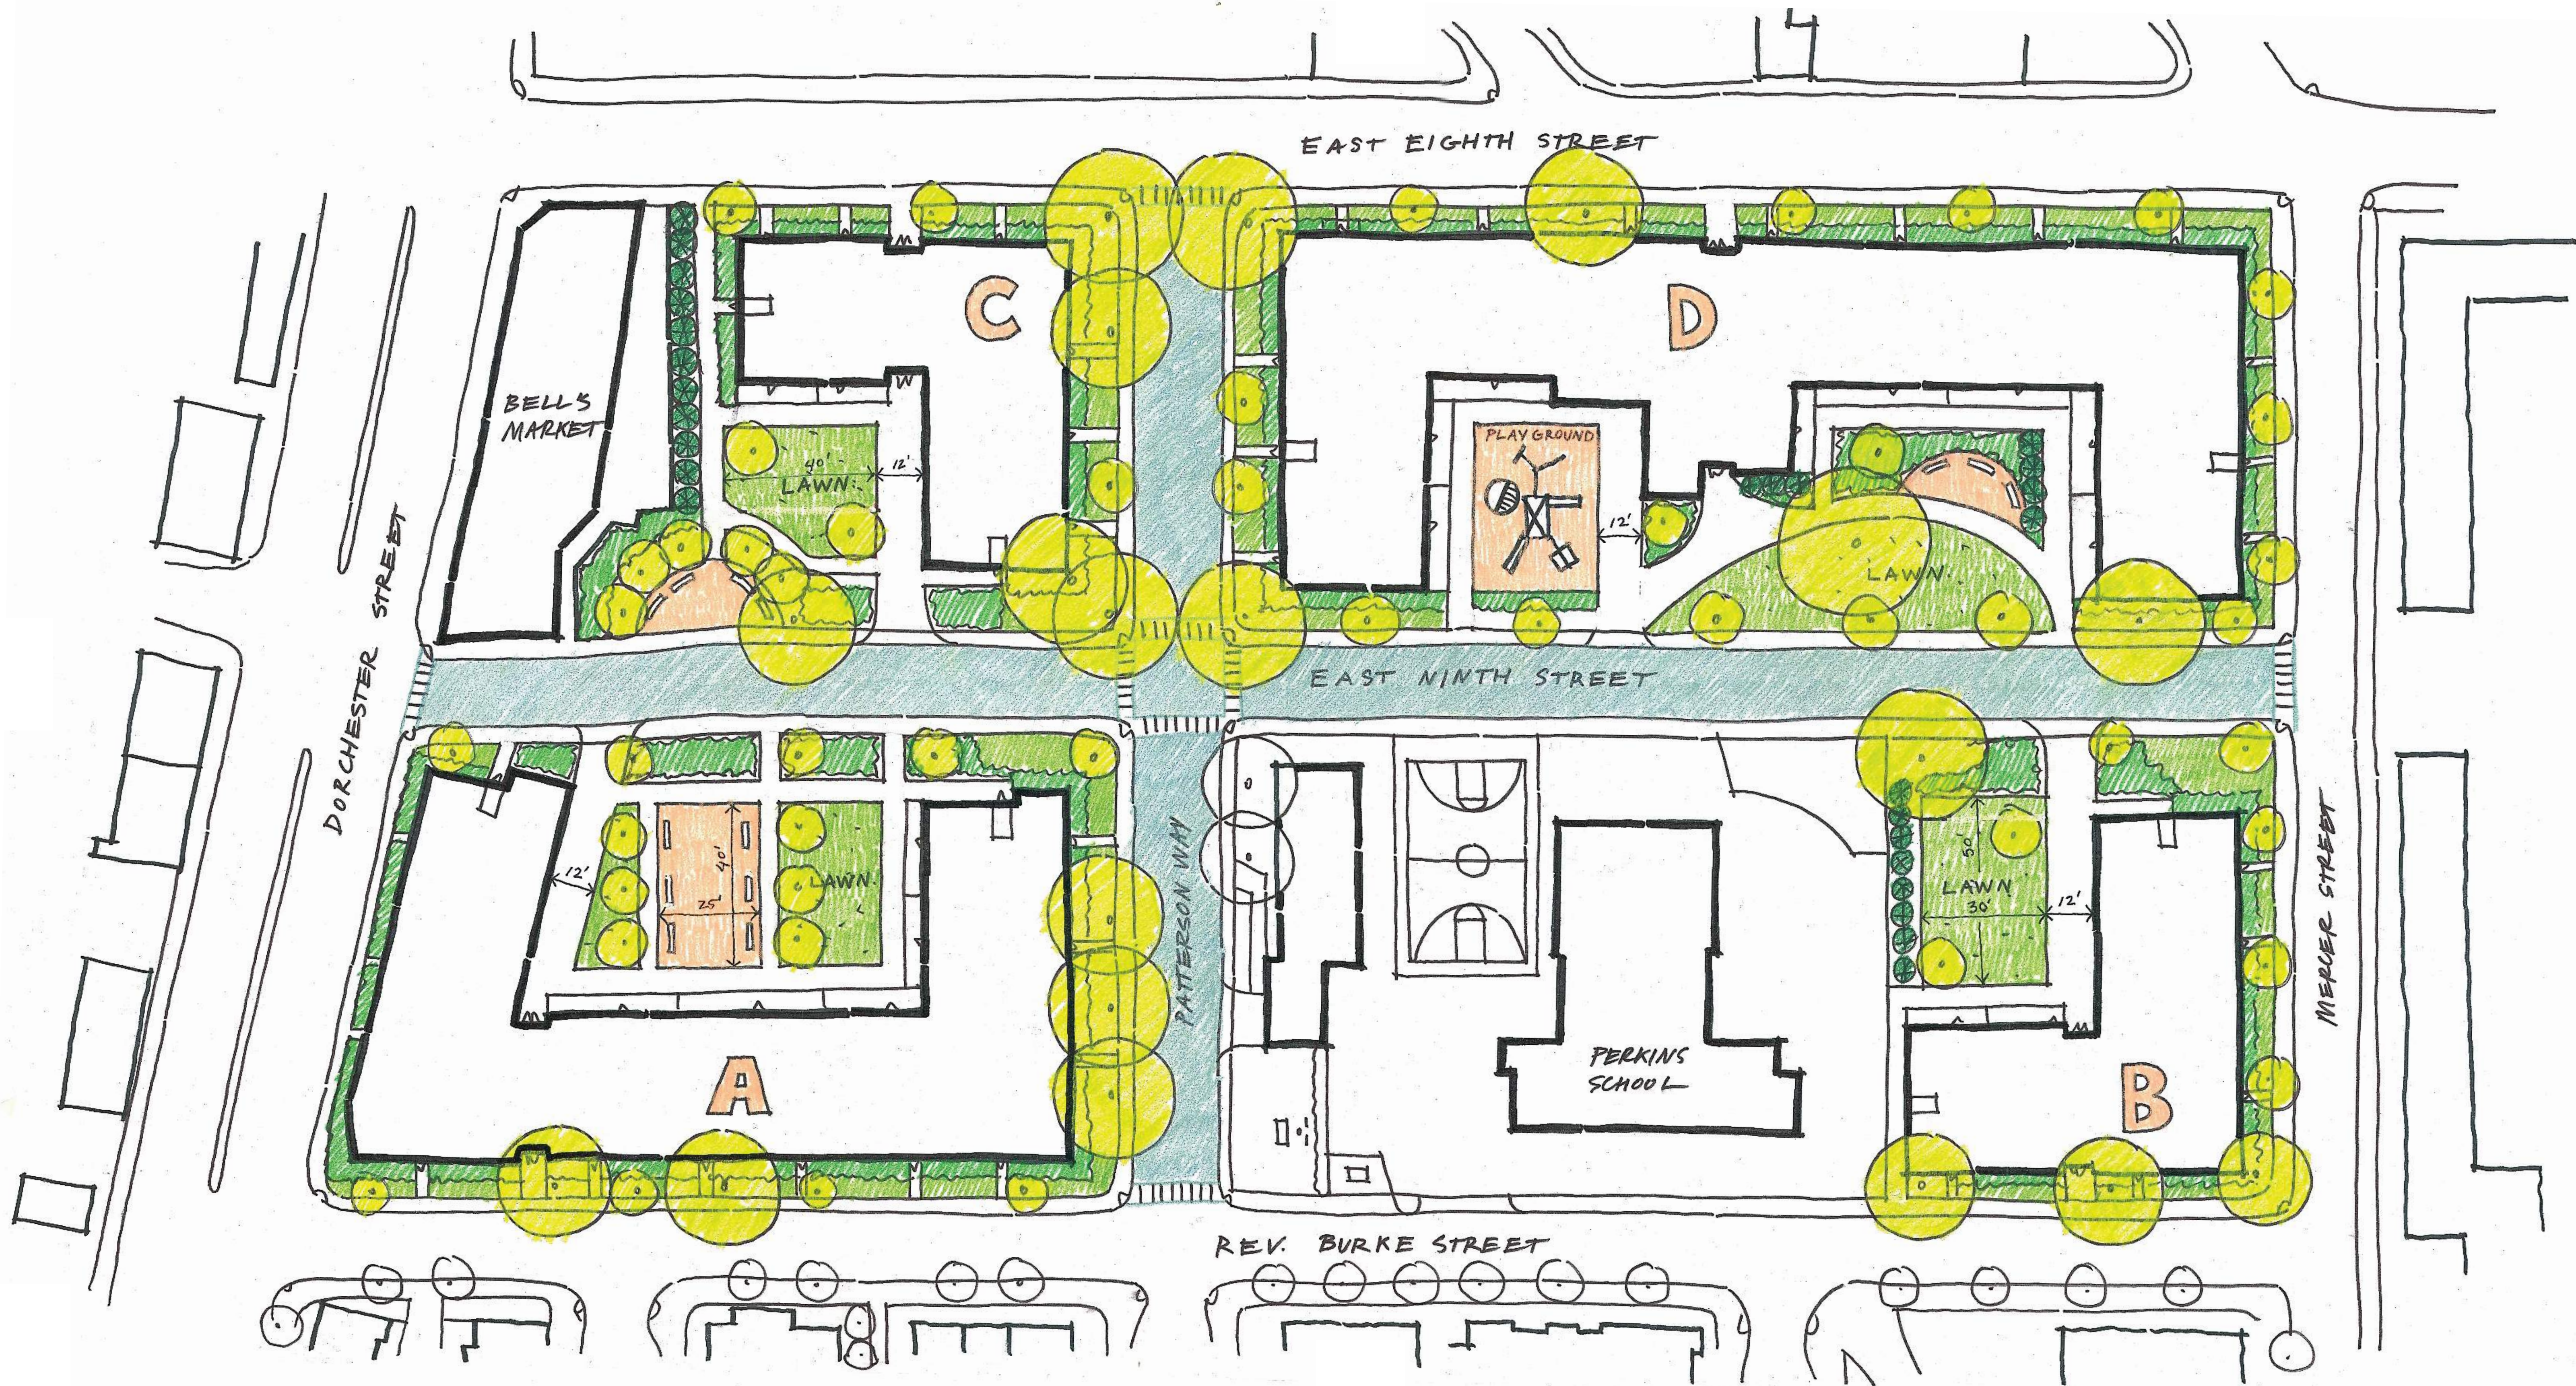

Old Colony Phase 3

Boston Housing Authority - Boston, MA | 12/1/2017 | Beacon Communities Services LLC | 12185 | © The Architectural Team, Inc.

Existing Aerial Site Plan 

**Old Colony Phase 3**

Boston Housing Authority - Boston, MA | 12/1/2017 | Beacon Communities Services LLC | 12185 | © The Architectural Team, Inc.

**Demolition Plan**

to be demolished

Old Colony Phase 3

### Old Colony Phase 3

Boston Housing Authority - Boston, MA | 12/1/2017 | Beacon Communities Services LLC | 12185 | © The Architectural Team, Inc.

### Previous Phases

Old Colony Phase 3

Boston Housing Authority - Boston, MA | 12/1/2017 | Beacon Communities Services LLC | 12185 | © The Architectural Team, Inc.

Massing

tat

**Old Colony Phase 3**

Boston Housing Authority - Boston, MA | 12/1/2017 | Beacon Communities Services LLC | 12185 | © The Architectural Team, Inc.