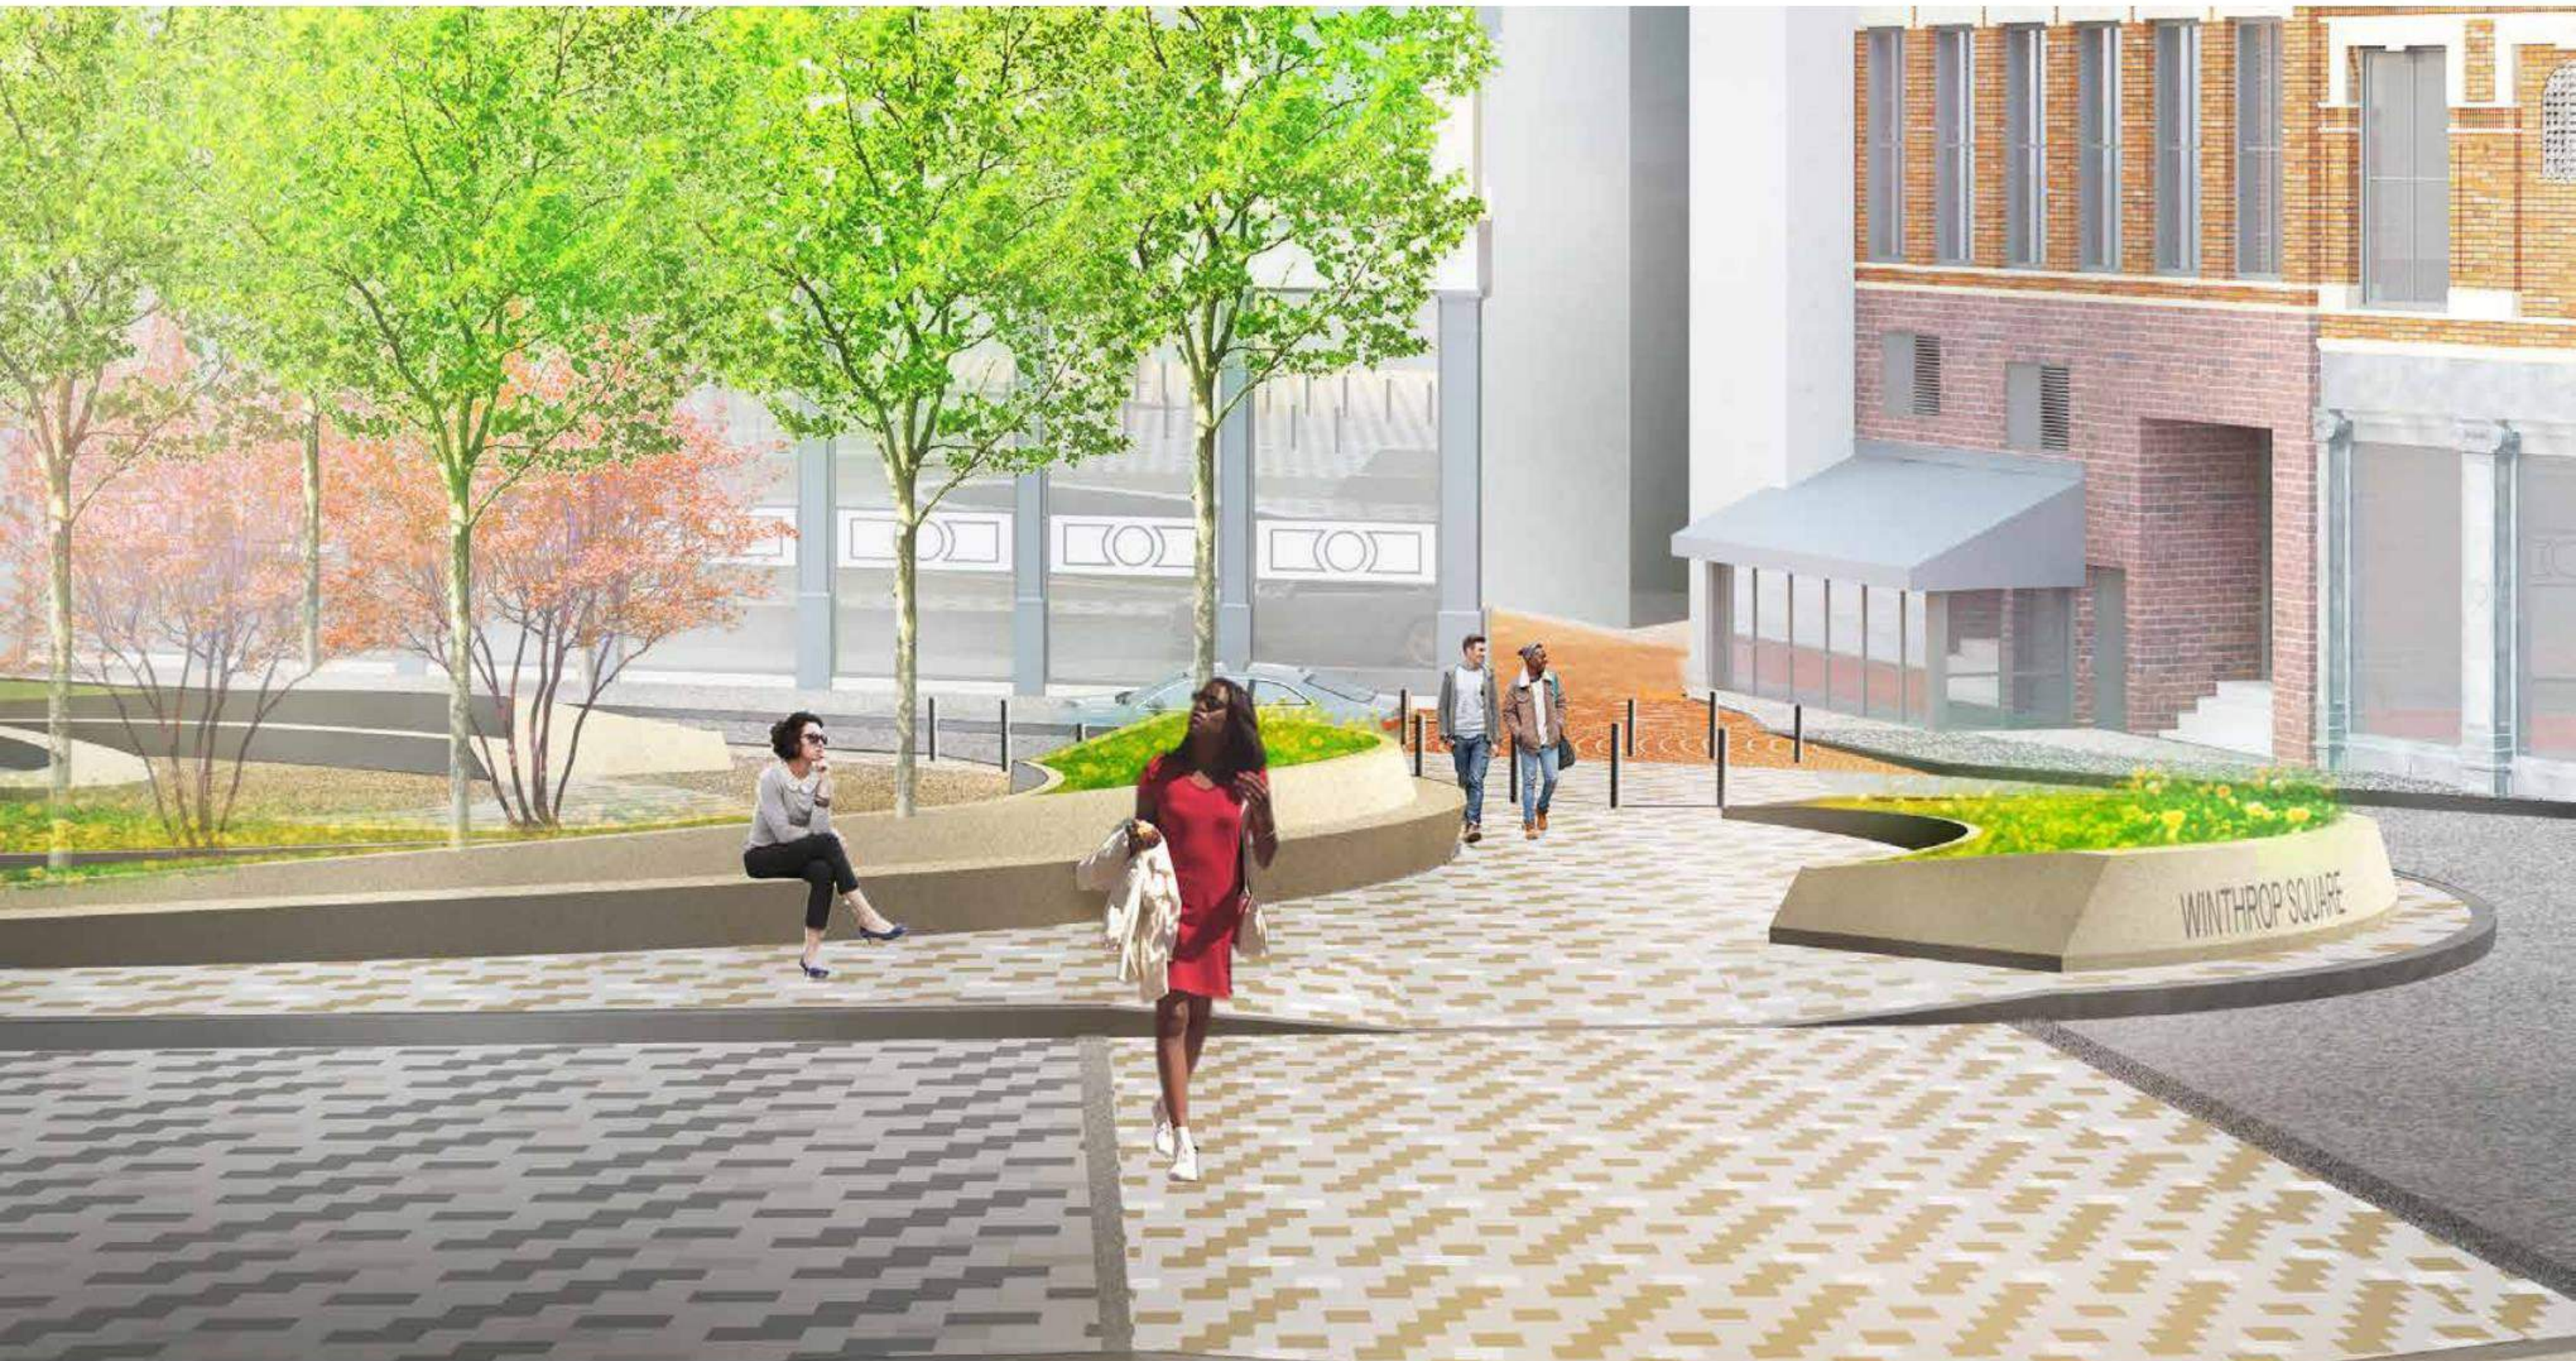

THE CONNECTOR CROSS SECTION

GROUND FLOOR PLAN

MEZZANINE PLAN

LEVEL 2

PORTAL RAMP
AN INTERACTIVE EXPERIENCE

WSQ
LANDSCAPE

2019-03-26

CLAIMING SPACE FOR PEDESTRIANS

SHOPPERS PARK

TONTINE CRESCENT

CLAIMING SPACE FOR PEDESTRIANS

GREENING THE DOWNTOWN

THE RIPPLE

A ripple, the pattern created by a raindrop hitting a body of water, is the concept for this scheme. An active and dynamic pool of water is the pulse of this plaza. It will be designed to create visual and acoustical interest throughout the day and throughout the year. The sound of moving water will echo across the square. Change in elevation is achieved through subtly tilting the plane of the plaza. The shape of the pool undulates outward, repeating the rippled form in the paving. The ground plane emerges at varying levels to frame planting beds and create seating. Lighting will be used to highlight the walls and paths. These nested linear elements create an elegant and contemplative atmosphere that can be enjoyed by individuals or groups of people.

Flowering understory trees frame the central plaza while large canopy trees provide an edge. Ripples will be repeated within the planting beds through the color and height of the groundcover.

LANDSCAPE PLAN

2019-01-30

- DIRECT CROSSING
- PLANTERS/SEATWALLS
- TABLES AND CHAIRS
- WATER FEATURE
- SLOPING WALKWAY
- TABLE TOP

LANDSCAPE PLAN

2019-01-30

WINTHROP SQUARE

2019-01-30

WATER FEATURE- SEASONS

MATERIALS