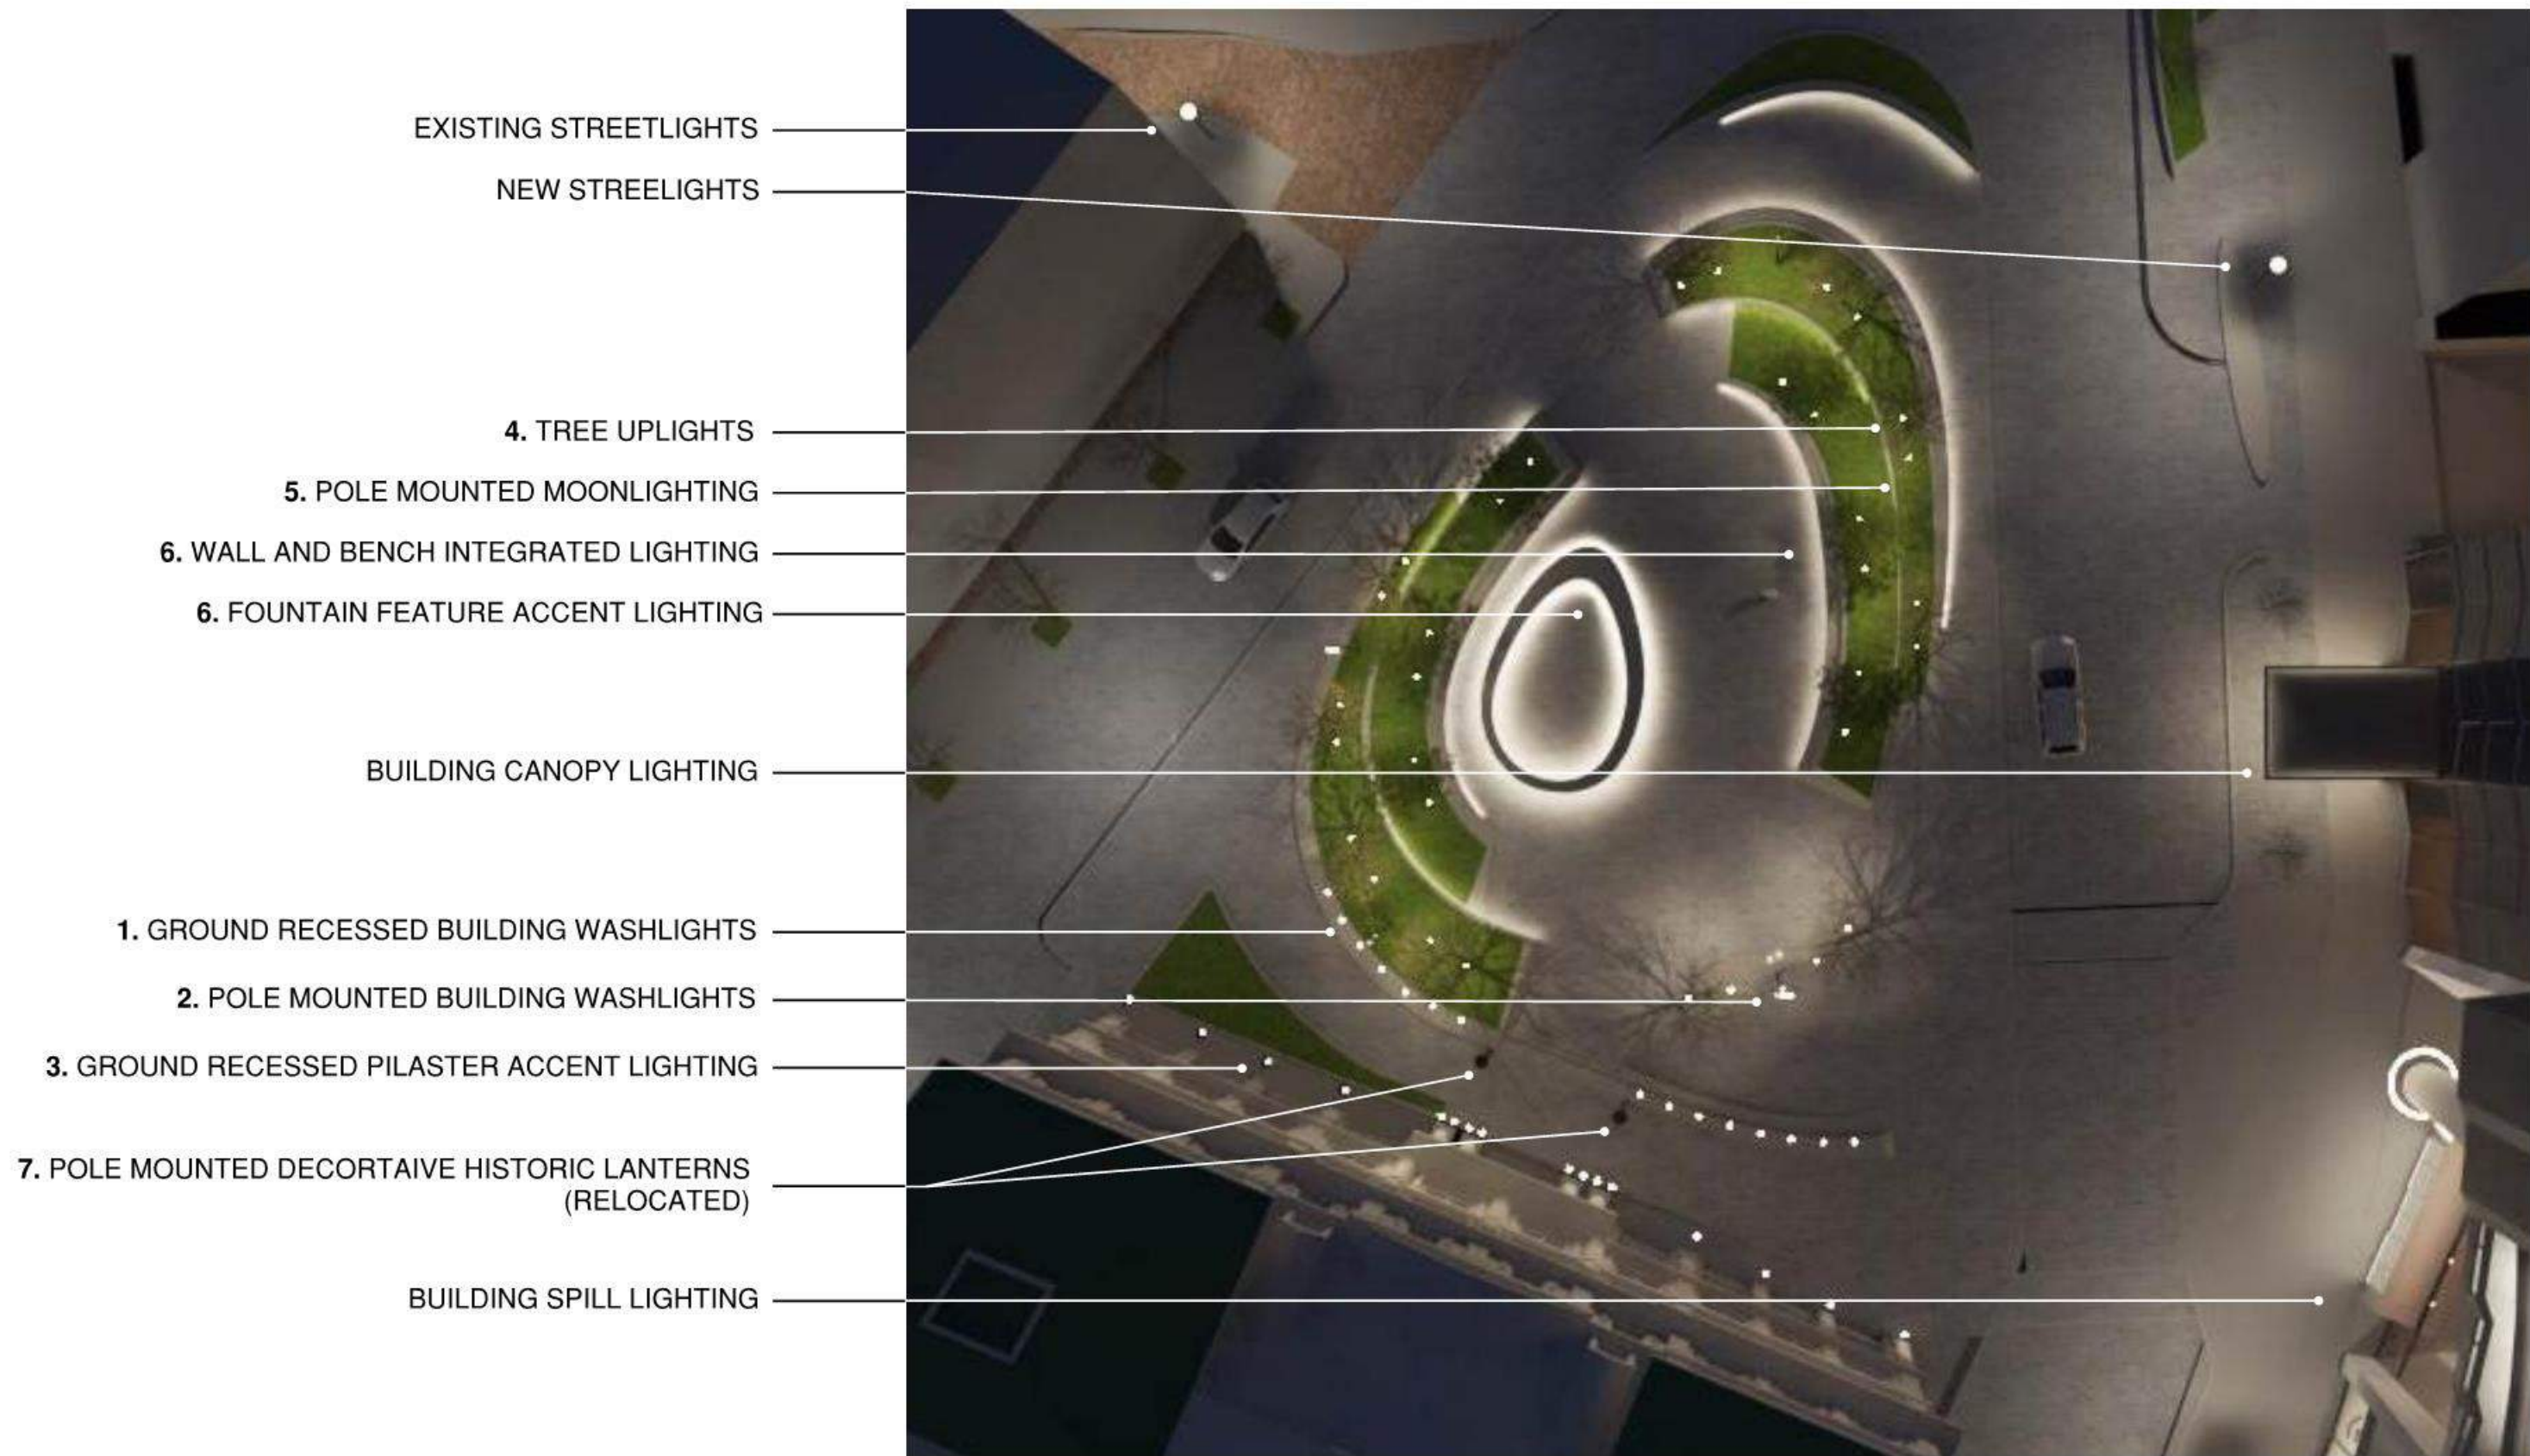

Diagramming Layers of Light