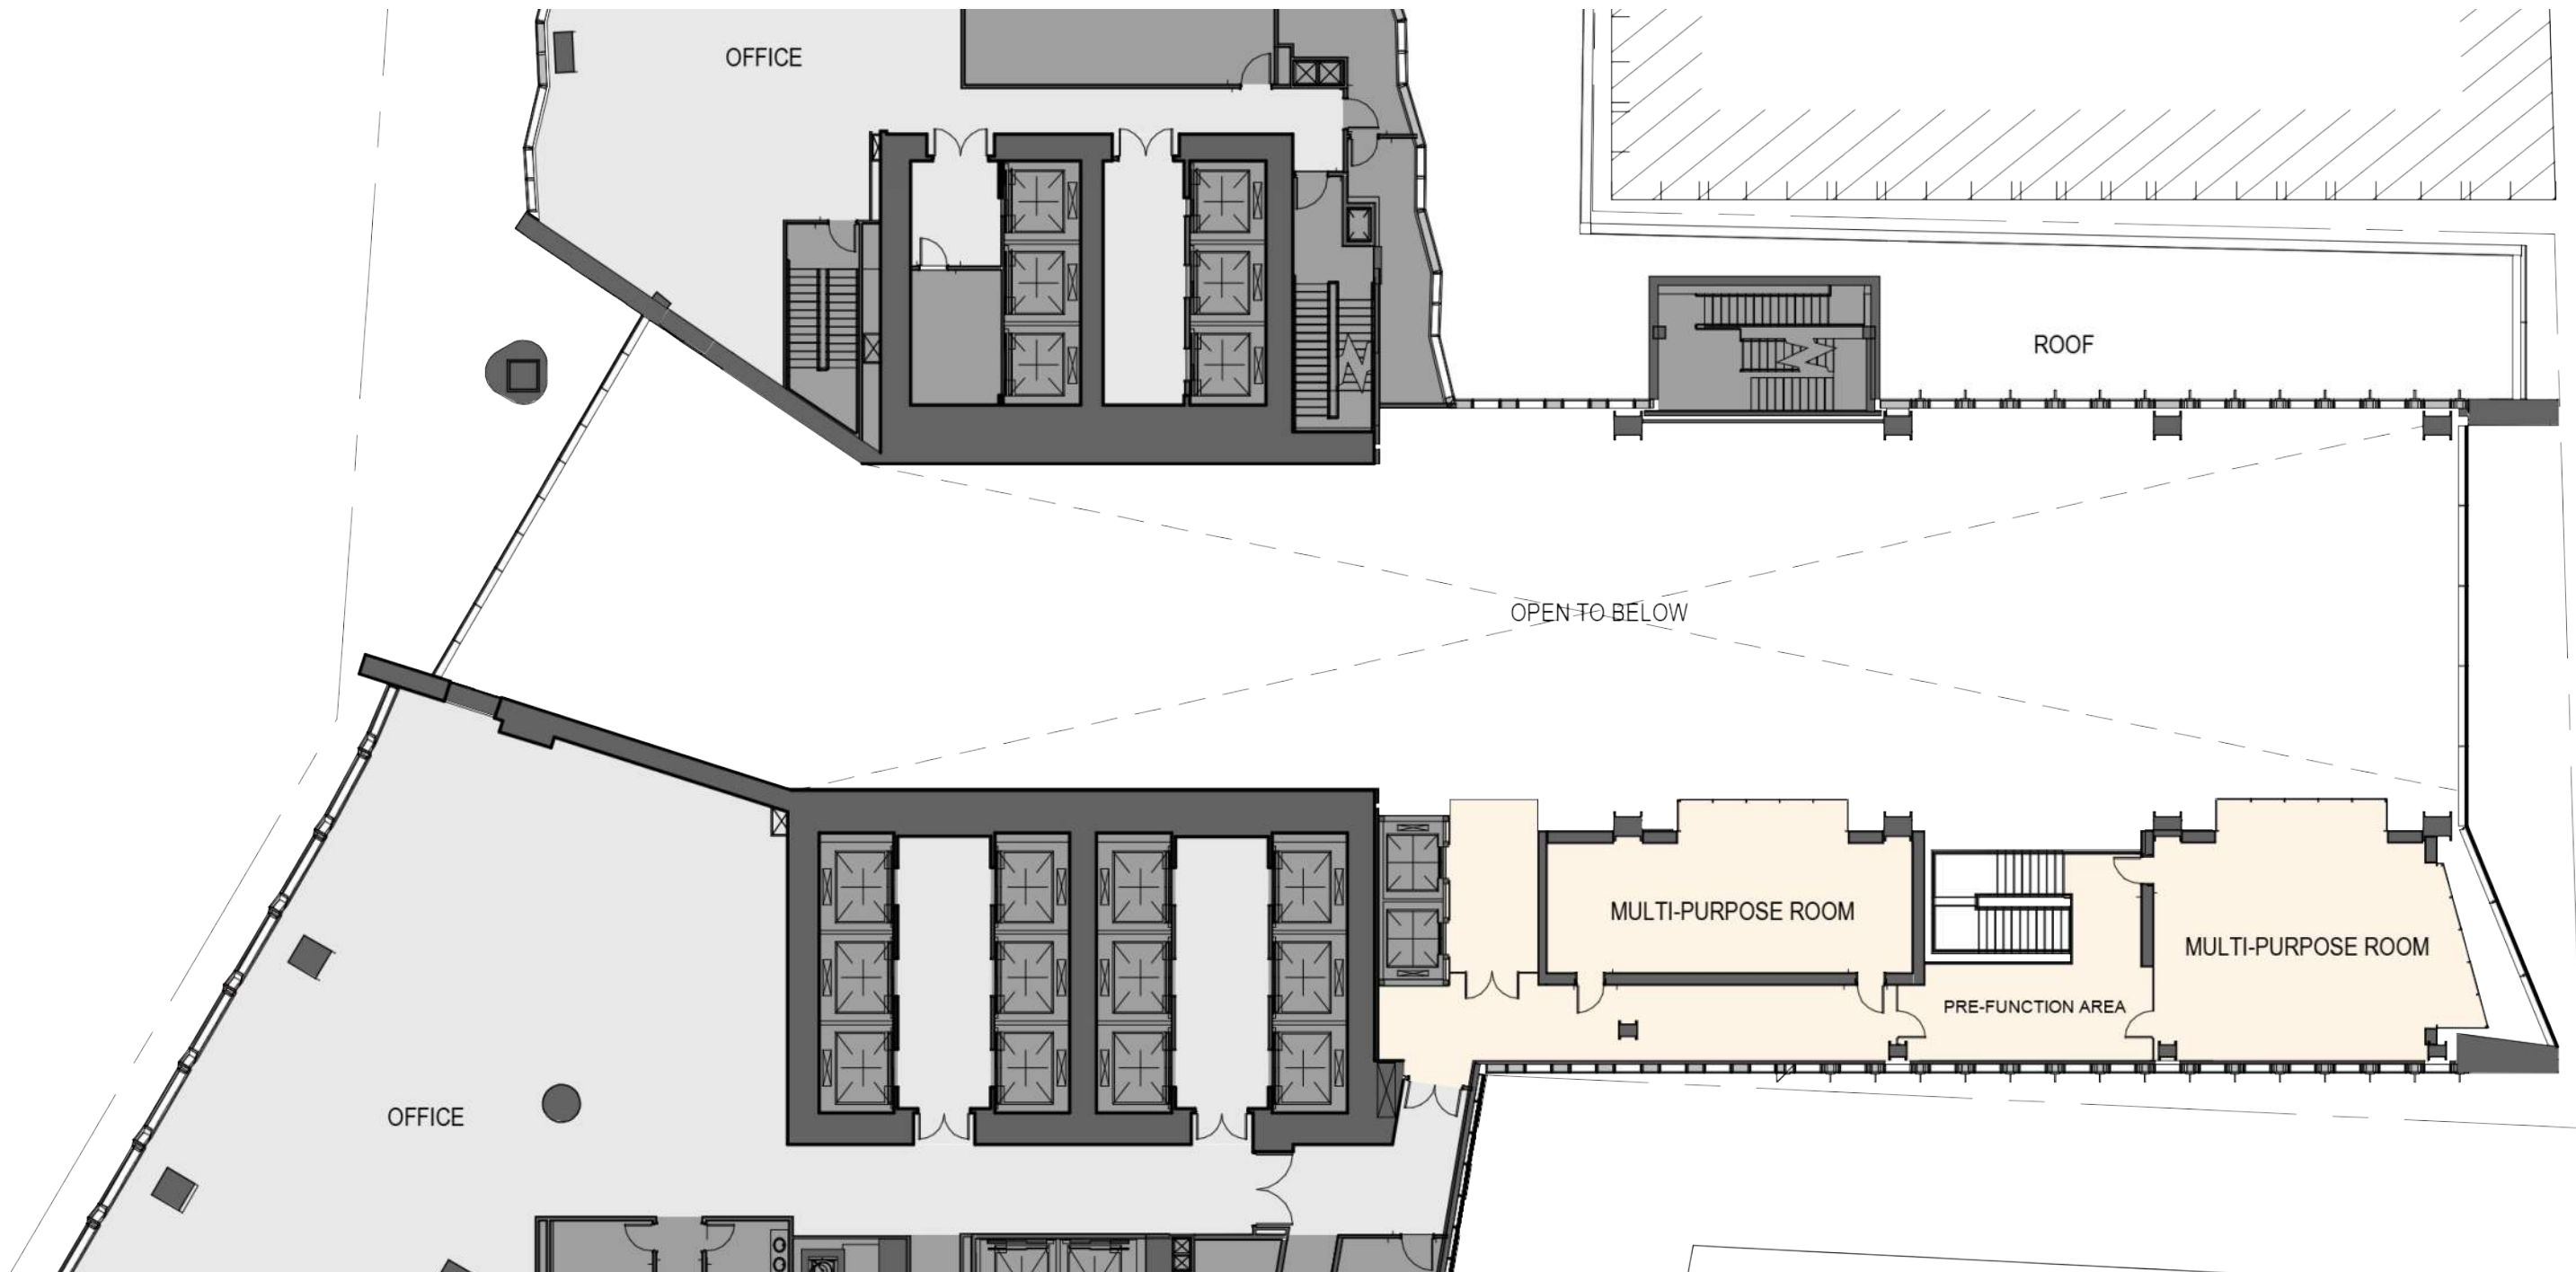

THE CONNECTOR CROSS SECTION

GROUND FLOOR PLAN

MEZZANINE PLAN

LEVEL 2

PORTAL RAMP
AN INTERACTIVE EXPERIENCE

WSQ
LANDSCAPE

2019-03-26

CLAIMING SPACE FOR PEDESTRIANS

SHOPPERS PARK

TONTINE CRESCENT

CLAIMING SPACE FOR PEDESTRIANS

GREENING THE DOWNTOWN

THE RIPPLE

A ripple, the pattern created by a raindrop hitting a body of water, is the concept for this scheme. An active and dynamic pool of water is the pulse of this plaza. It will be designed to create visual and acoustical interest throughout the day and throughout the year. The sound of moving water will echo across the square. Change in elevation is achieved through subtly tilting the plane of the plaza. The shape of the pool undulates outward, repeating the rippled form in the paving. The ground plane emerges at varying levels to frame planting beds and create seating. Lighting will be used to highlight the walls and paths. These nested linear elements create an elegant and contemplative atmosphere that can be enjoyed by individuals or groups of people.

Flowering understory trees frame the central plaza while large canopy trees provide an edge. Ripples will be repeated within the planting beds through the color and height of the groundcover.

LANDSCAPE PLAN

2019-01-30

- DIRECT CROSSING
- PLANTERS/SEATWALLS
- TABLES AND CHAIRS
- WATER FEATURE
- SLOPING WALKWAY
- TABLE TOP

LANDSCAPE PLAN

2019-01-30

WINTHROP SQUARE

2019-01-30

WATER FEATURE- SEASONS

MATERIALS