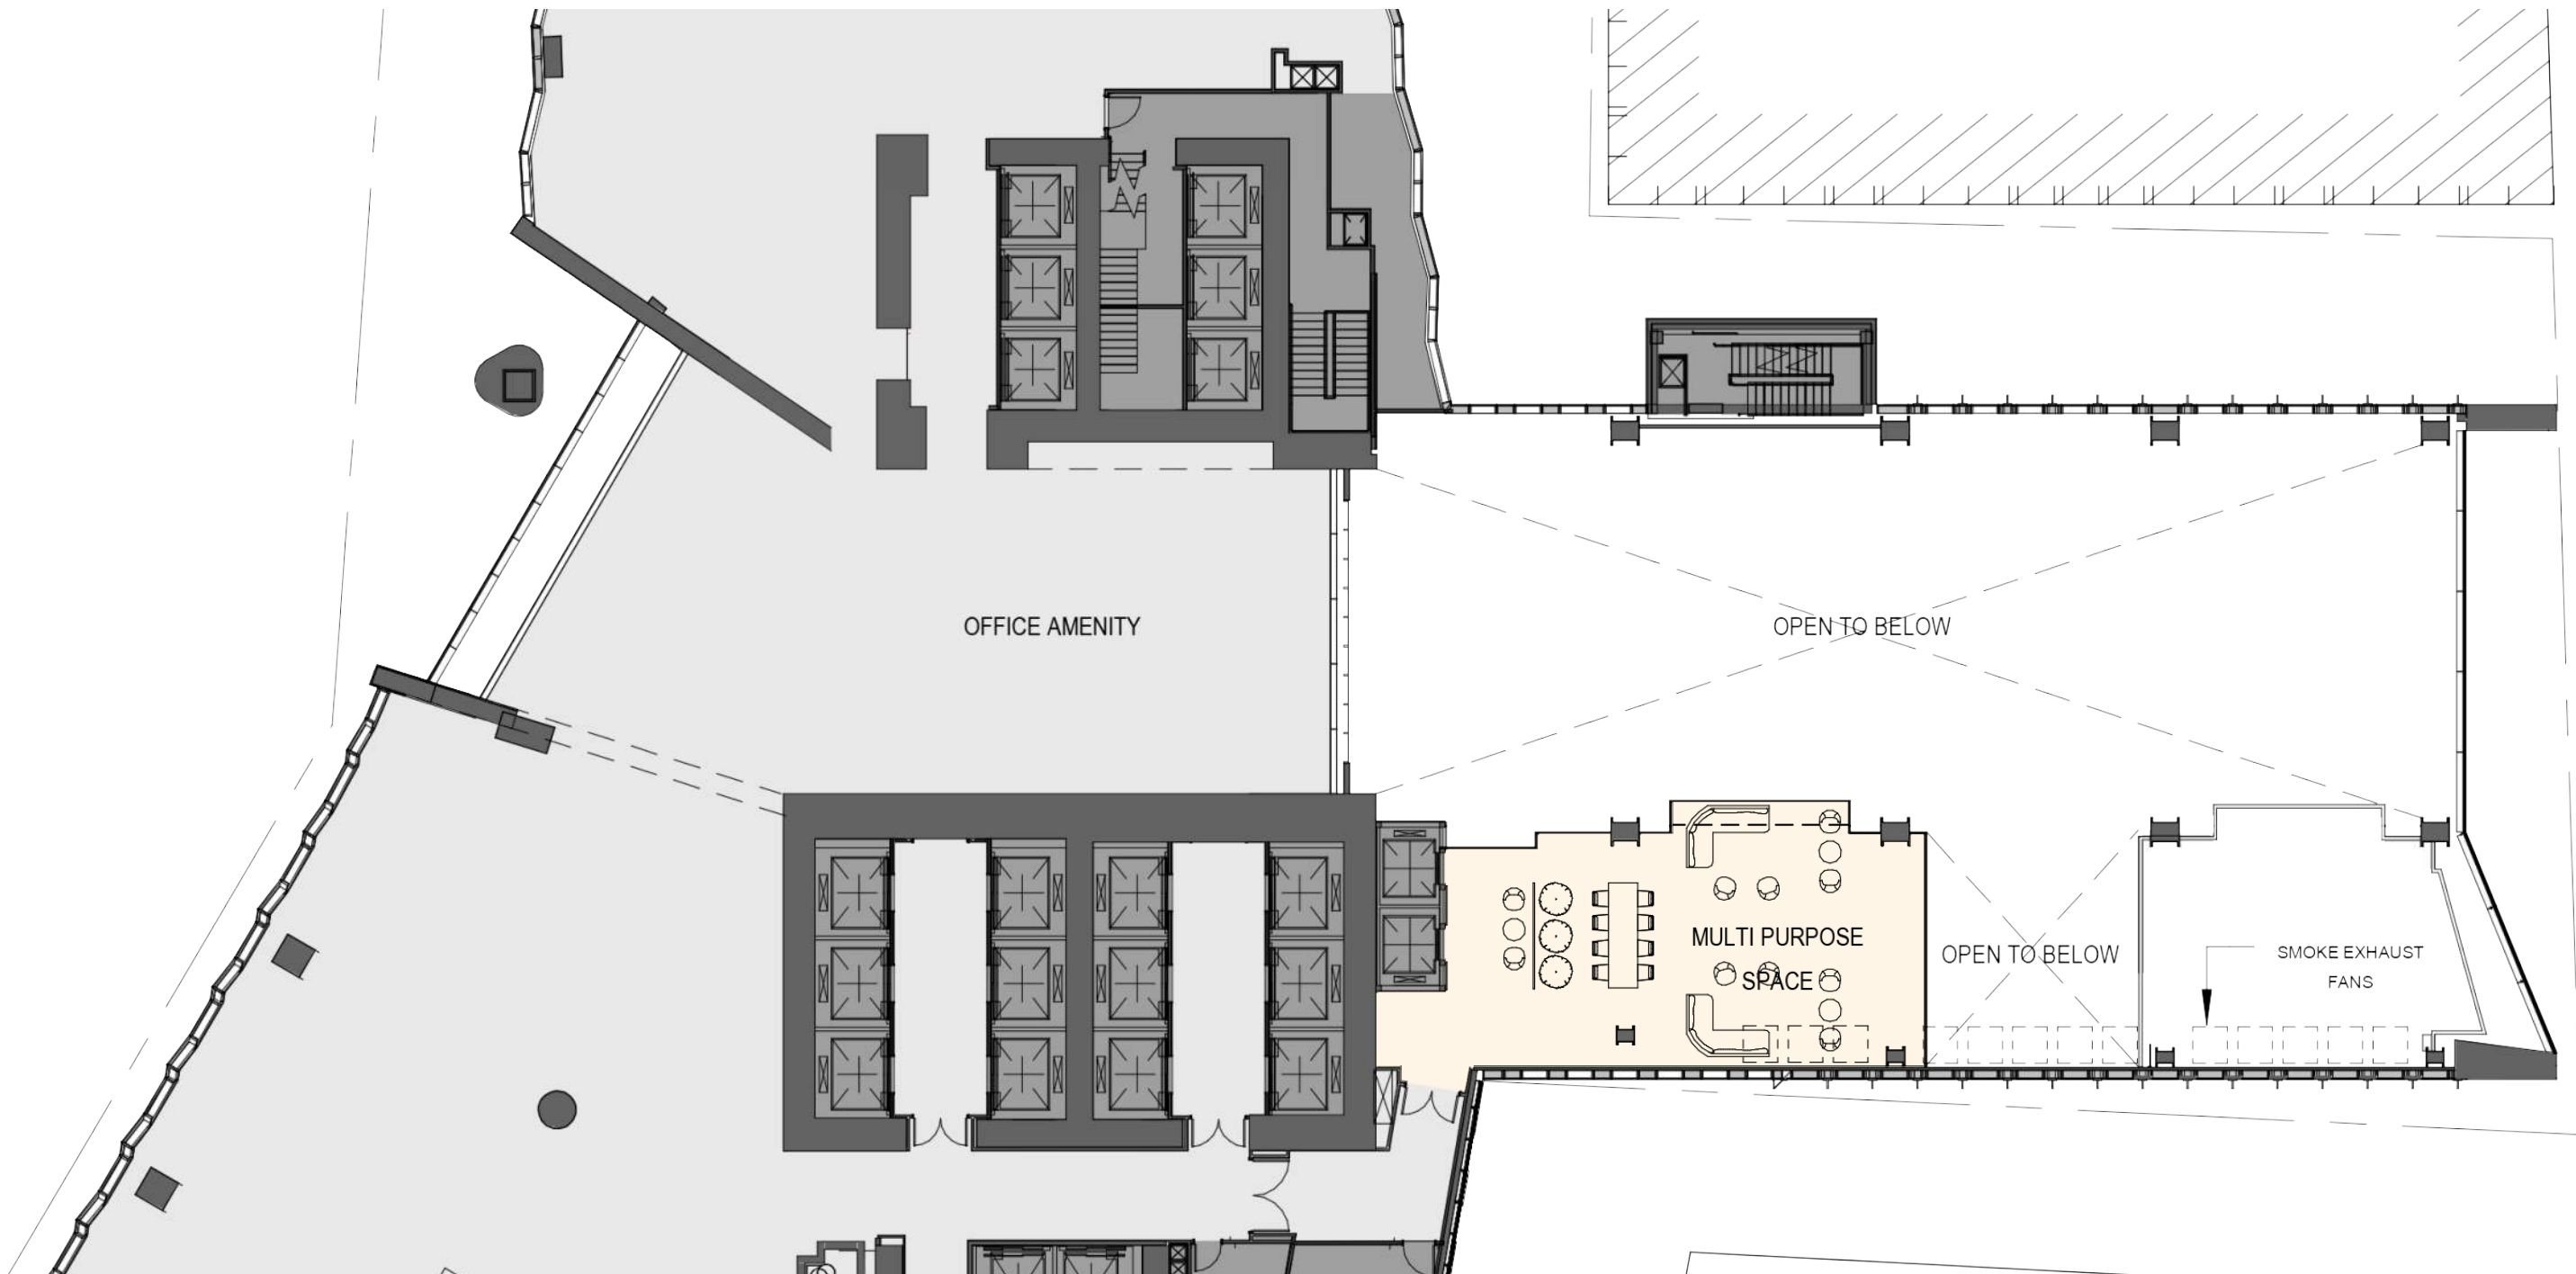

THE CONNECTOR CROSS SECTION

GROUND FLOOR PLAN

MEZZANINE PLAN

LEVEL 2

PORTAL RAMP
AN INTERACTIVE EXPERIENCE

WSQ
LANDSCAPE

2019-03-26

CLAIMING SPACE FOR PEDESTRIANS

SHOPPERS PARK

TONTINE CRESCENT

CLAIMING SPACE FOR PEDESTRIANS

GREENING THE DOWNTOWN

THE RIPPLE

A ripple, the pattern created by a raindrop hitting a body of water, is the concept for this scheme. An active and dynamic pool of water is the pulse of this plaza. It will be designed to create visual and acoustical interest throughout the day and throughout the year. The sound of moving water will echo across the square. Change in elevation is achieved through subtly tilting the plane of the plaza. The shape of the pool undulates outward, repeating the rippled form in the paving. The ground plane emerges at varying levels to frame planting beds and create seating. Lighting will be used to highlight the walls and paths. These nested linear elements create an elegant and contemplative atmosphere that can be enjoyed by individuals or groups of people.

Flowering understory trees frame the central plaza while large canopy trees provide an edge. Ripples will be repeated within the planting beds through the color and height of the groundcover.

LANDSCAPE PLAN

2019-01-30

- DIRECT CROSSING
- PLANTERS/SEATWALLS
- TABLES AND CHAIRS
- WATER FEATURE
- SLOPING WALKWAY
- TABLE TOP

LANDSCAPE PLAN

2019-01-30

WINTHROP SQUARE

2019-01-30

WATER FEATURE- SEASONS

MATERIALS