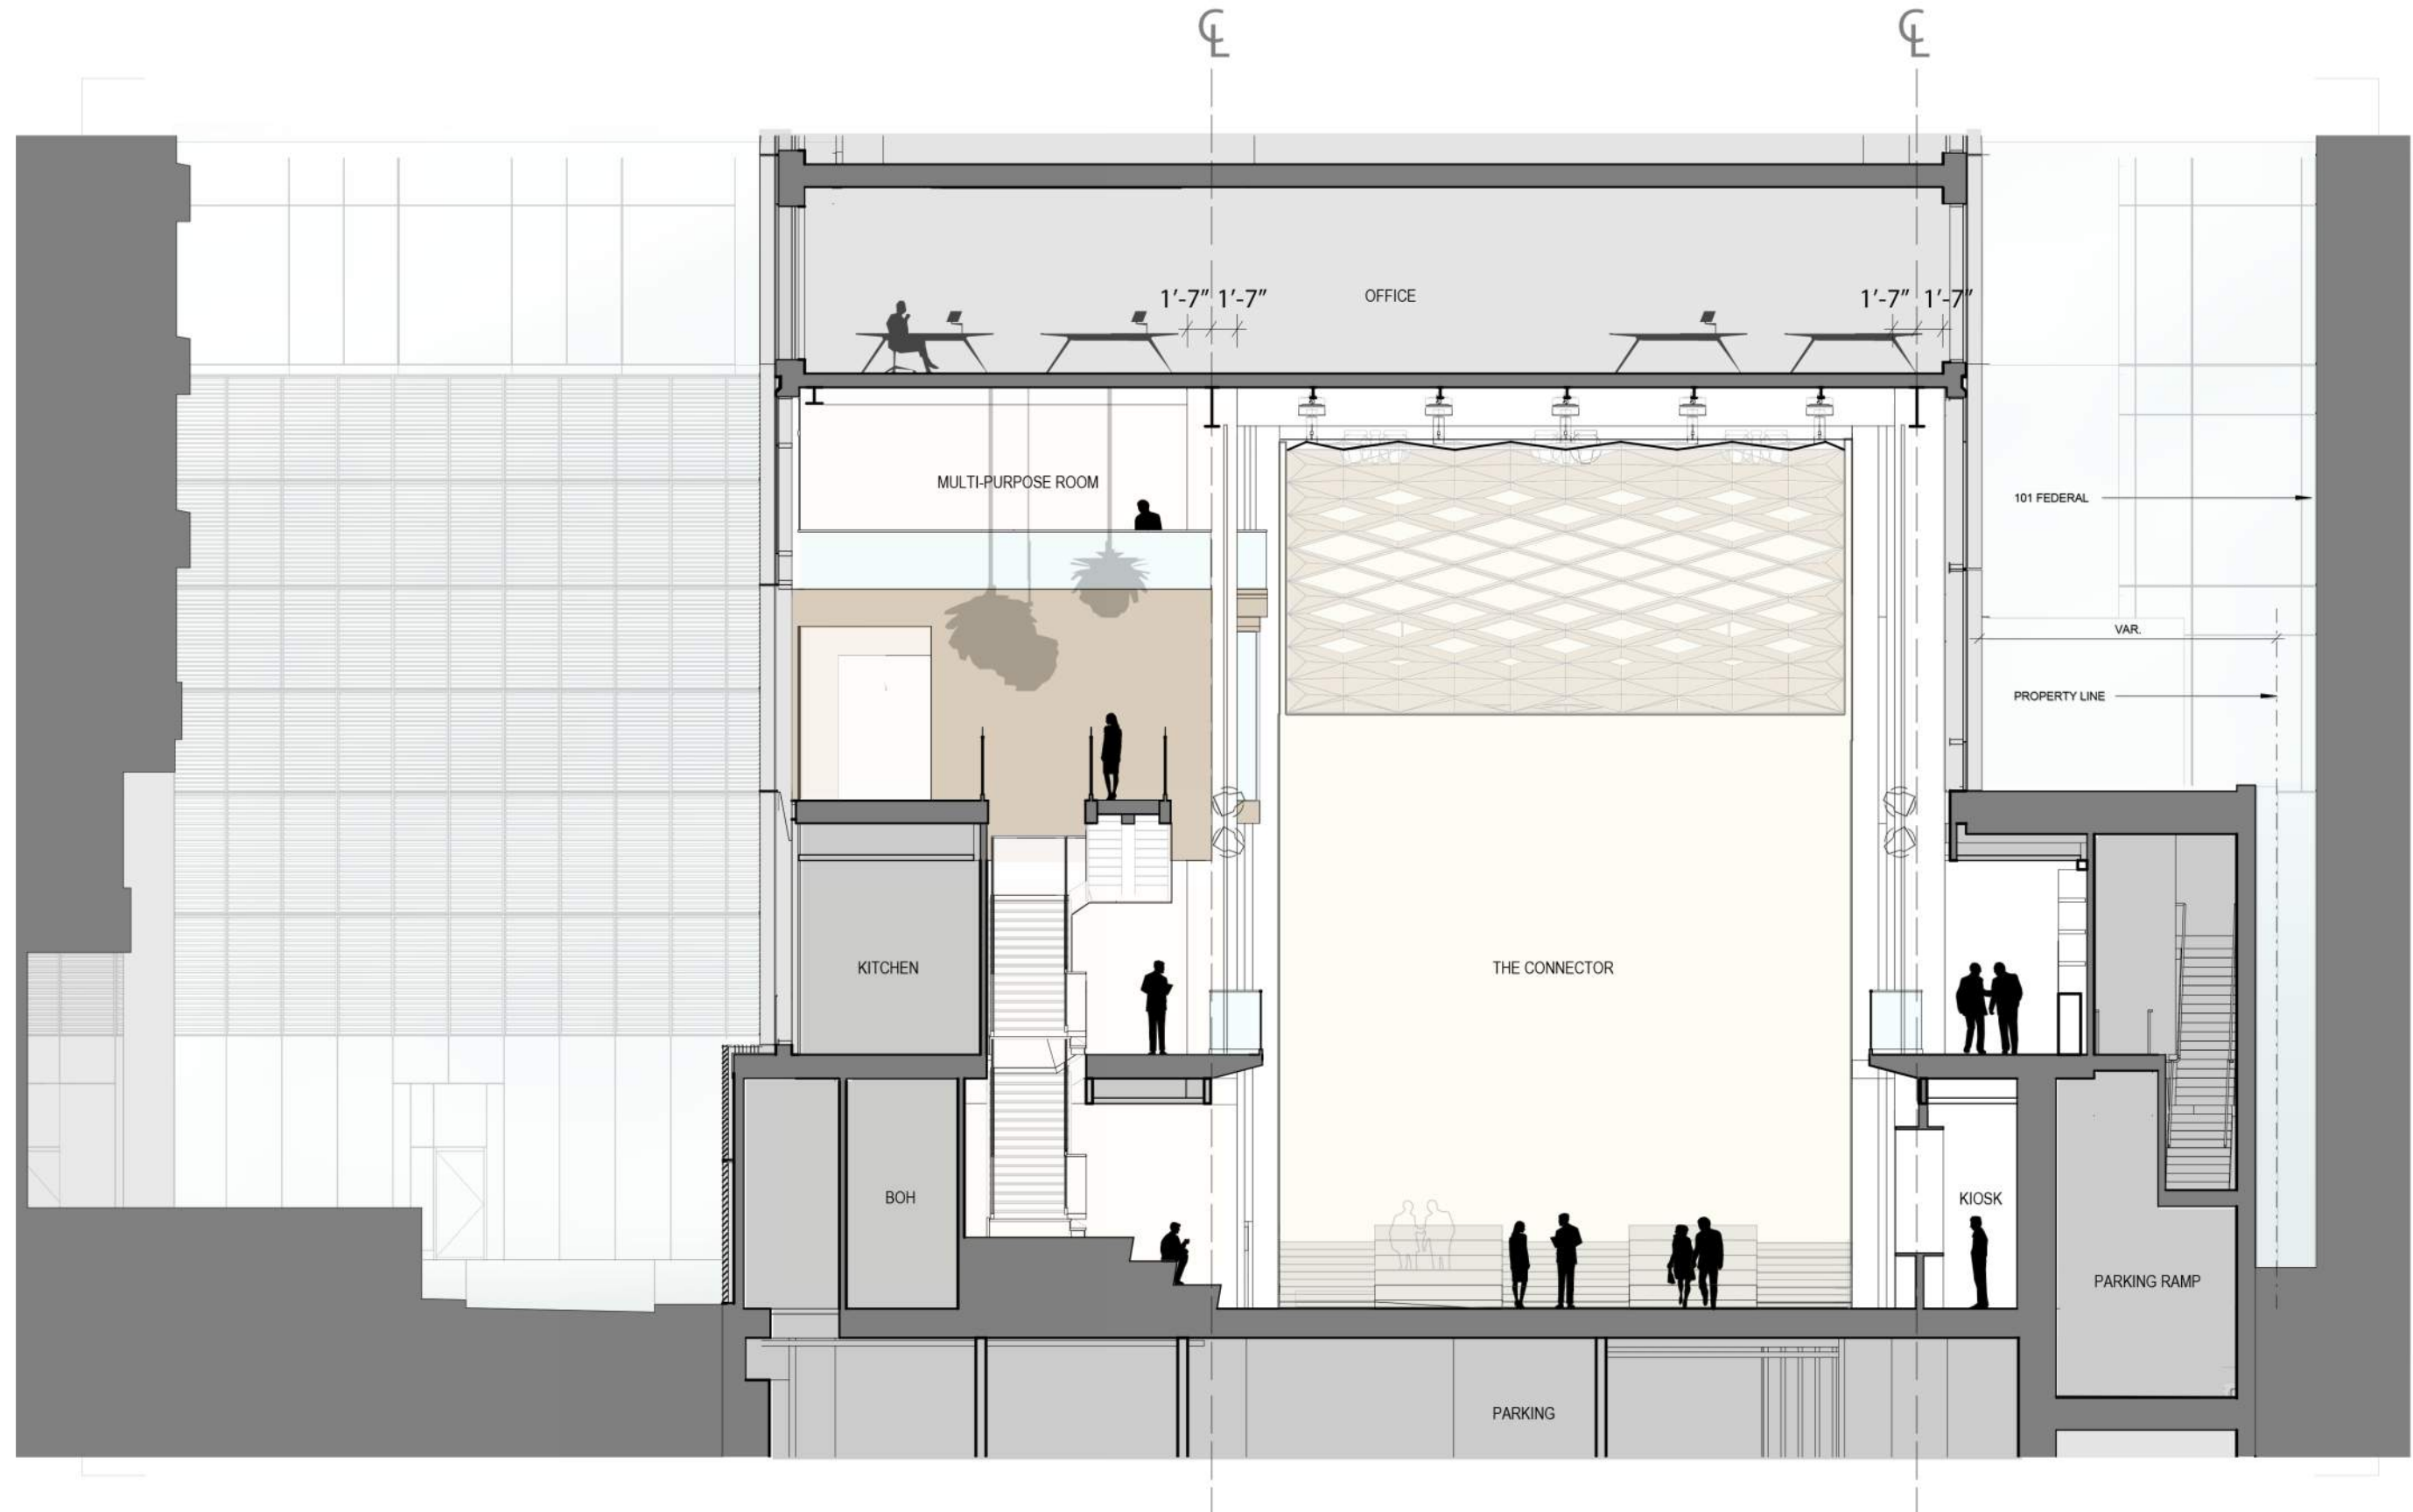

WSQ

BCDC

03/26/2019

PUBLIC SPACE PLAN

+

THE CONNECTOR_LONGITUDINAL SECTION-1

THE CONNECTOR_LONGITUDINAL SECTION-2

GROUND FLOOR PLAN

THE CONNECTOR CROSS SECTION

GROUND FLOOR PLAN

MEZZANINE PLAN

LEVEL 2

PORTAL RAMP
AN INTERACTIVE EXPERIENCE

WSQ
LANDSCAPE

2019-03-26

CLAIMING SPACE FOR PEDESTRIANS

SHOPPERS PARK

TONTINE CRESCENT

CLAIMING SPACE FOR PEDESTRIANS

GREENING THE DOWNTOWN

THE RIPPLE

A ripple, the pattern created by a raindrop hitting a body of water, is the concept for this scheme. An active and dynamic pool of water is the pulse of this plaza. It will be designed to create visual and acoustical interest throughout the day and throughout the year. The sound of moving water will echo across the square. Change in elevation is achieved through subtly tilting the plane of the plaza. The shape of the pool undulates outward, repeating the rippled form in the paving. The ground plane emerges at varying levels to frame planting beds and create seating. Lighting will be used to highlight the walls and paths. These nested linear elements create an elegant and contemplative atmosphere that can be enjoyed by individuals or groups of people.

Flowering understory trees frame the central plaza while large canopy trees provide an edge. Ripples will be repeated within the planting beds through the color and height of the groundcover.

LANDSCAPE PLAN