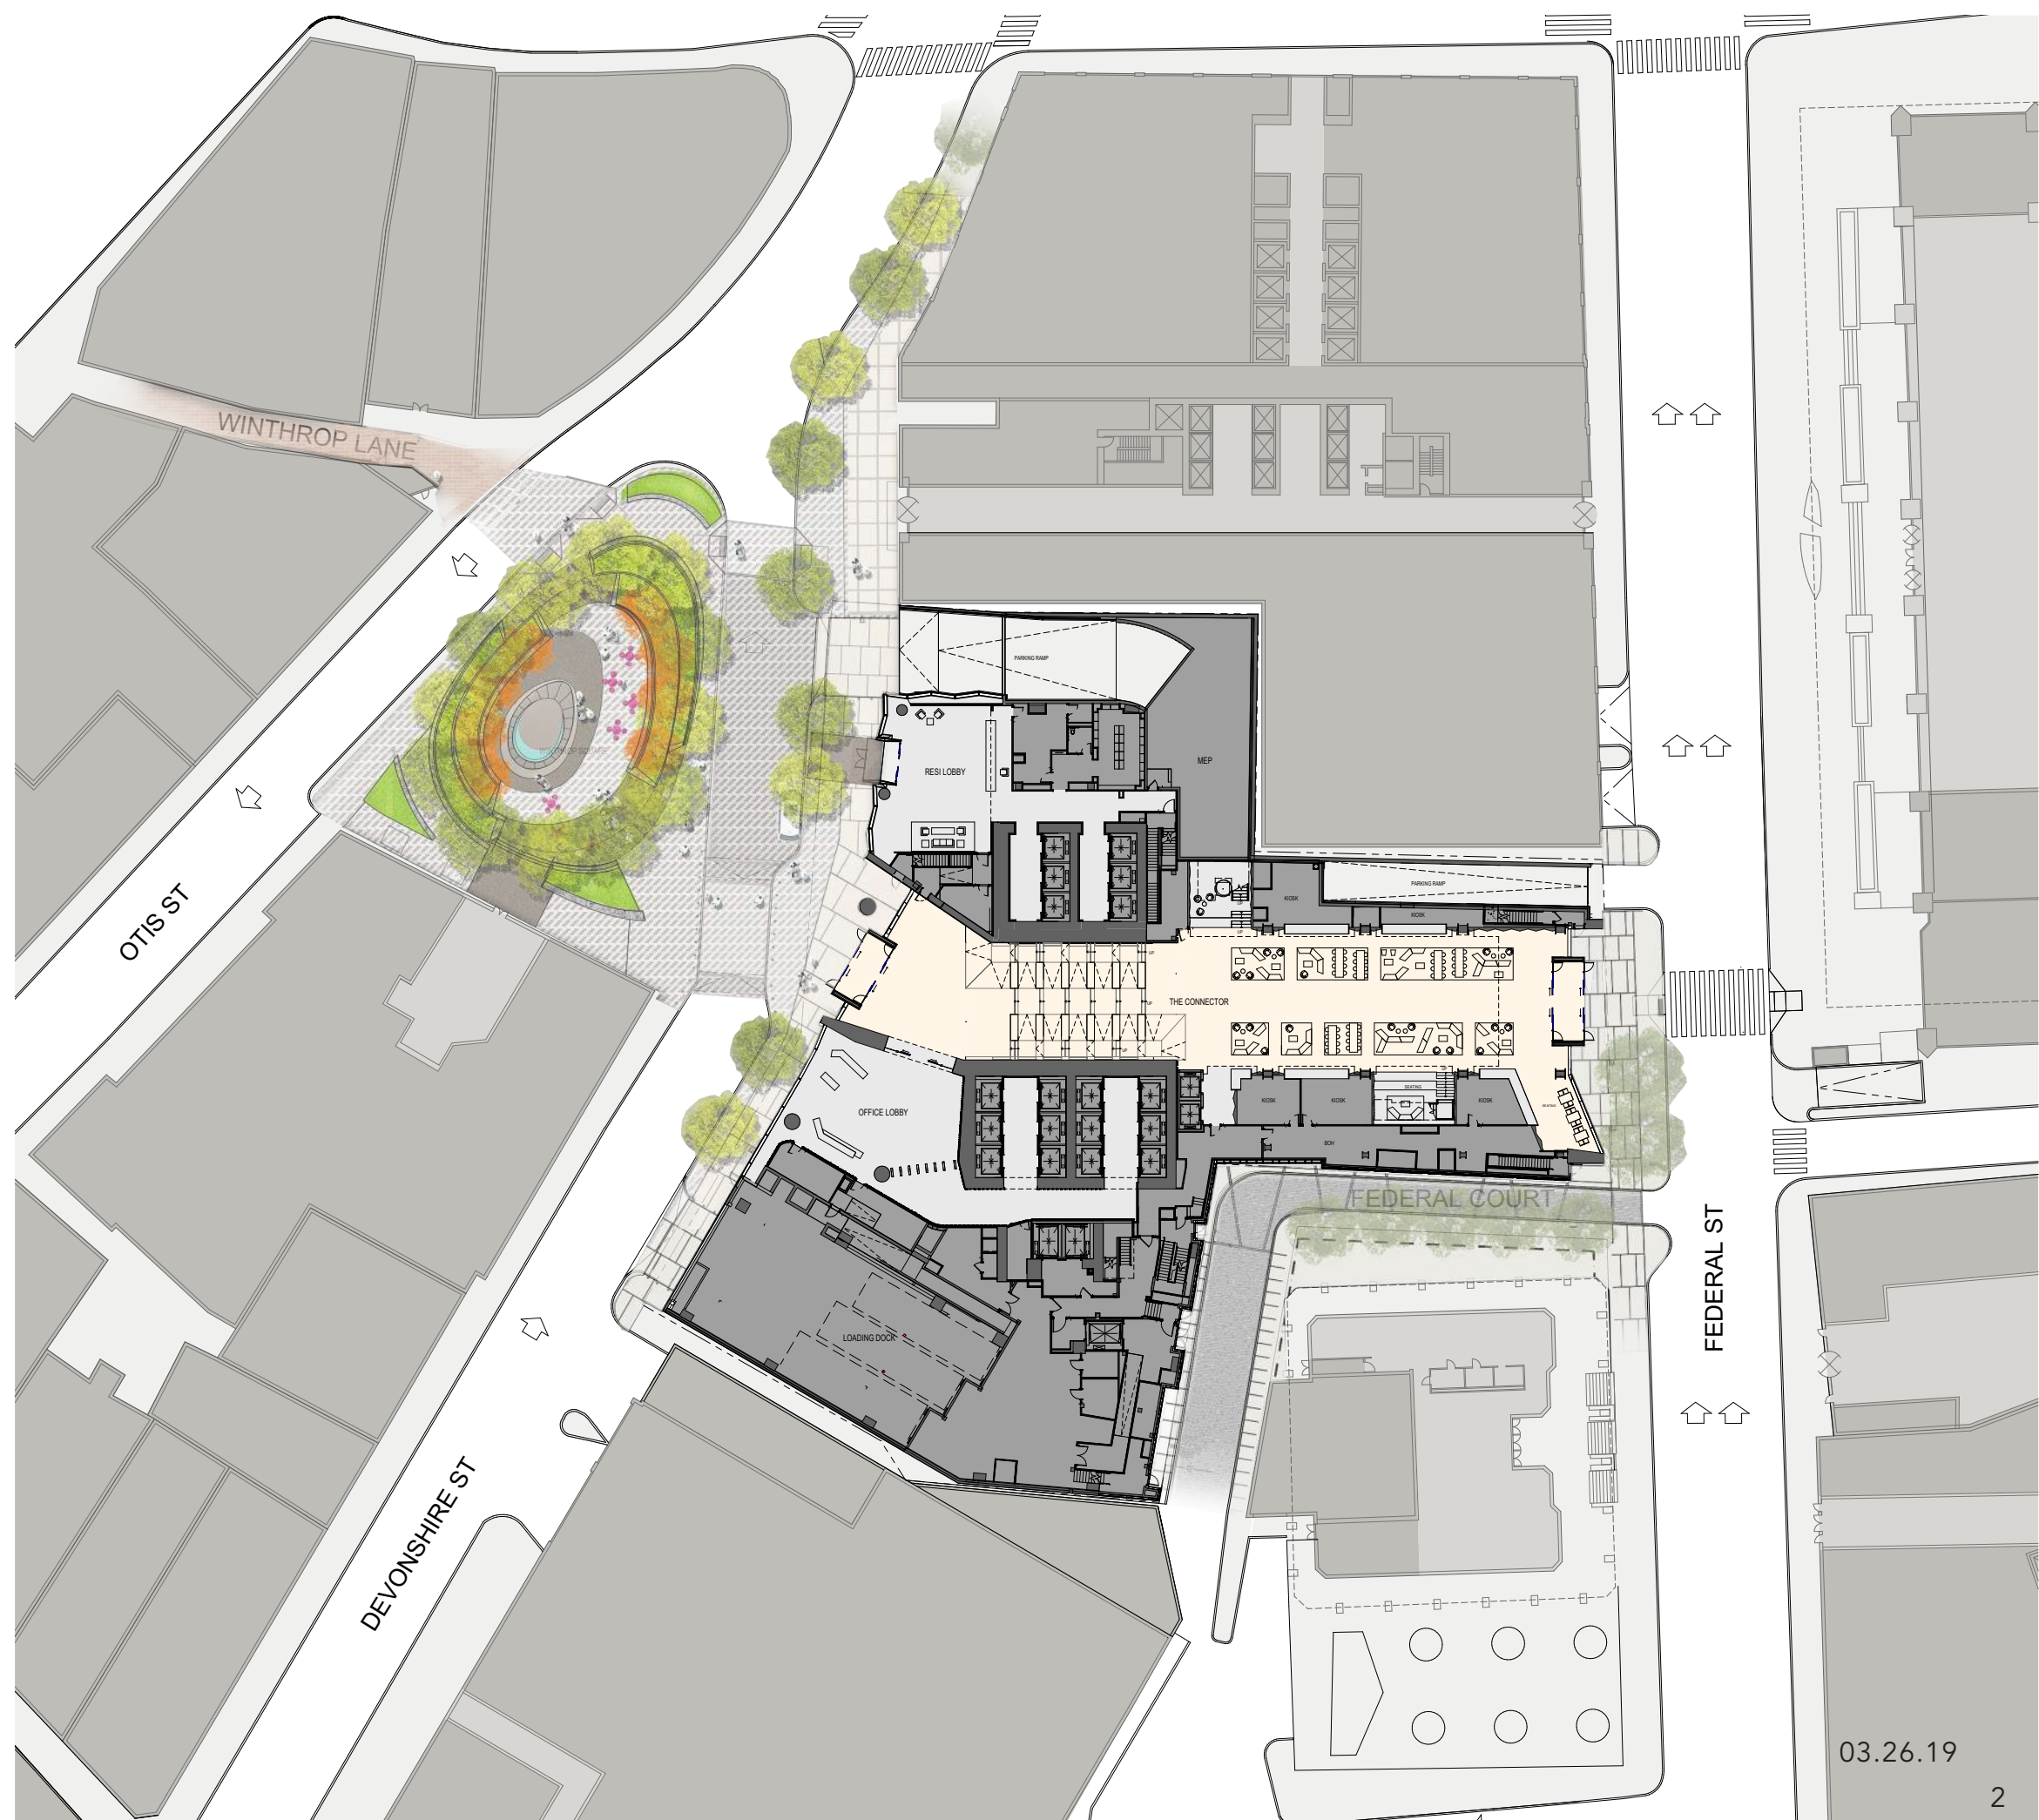

WSQ

BCDC

03/26/2019

PUBLIC SPACE PLAN

+

THE CONNECTOR_LONGITUDINAL SECTION-1

THE CONNECTOR_LONGITUDINAL SECTION-2

GROUND FLOOR PLAN

THE CONNECTOR CROSS SECTION

GROUND FLOOR PLAN

MEZZANINE PLAN

LEVEL 2

PORTAL RAMP
AN INTERACTIVE EXPERIENCE

WSQ
LANDSCAPE

2019-03-26

CLAIMING SPACE FOR PEDESTRIANS

SHOPPERS PARK

TONTINE CRESCENT

CLAIMING SPACE FOR PEDESTRIANS

GREENING THE DOWNTOWN

THE RIPPLE

A ripple, the pattern created by a raindrop hitting a body of water, is the concept for this scheme. An active and dynamic pool of water is the pulse of this plaza. It will be designed to create visual and acoustical interest throughout the day and throughout the year. The sound of moving water will echo across the square. Change in elevation is achieved through subtly tilting the plane of the plaza. The shape of the pool undulates outward, repeating the rippled form in the paving. The ground plane emerges at varying levels to frame planting beds and create seating. Lighting will be used to highlight the walls and paths. These nested linear elements create an elegant and contemplative atmosphere that can be enjoyed by individuals or groups of people.

Flowering understory trees frame the central plaza while large canopy trees provide an edge. Ripples will be repeated within the planting beds through the color and height of the groundcover.

LANDSCAPE PLAN