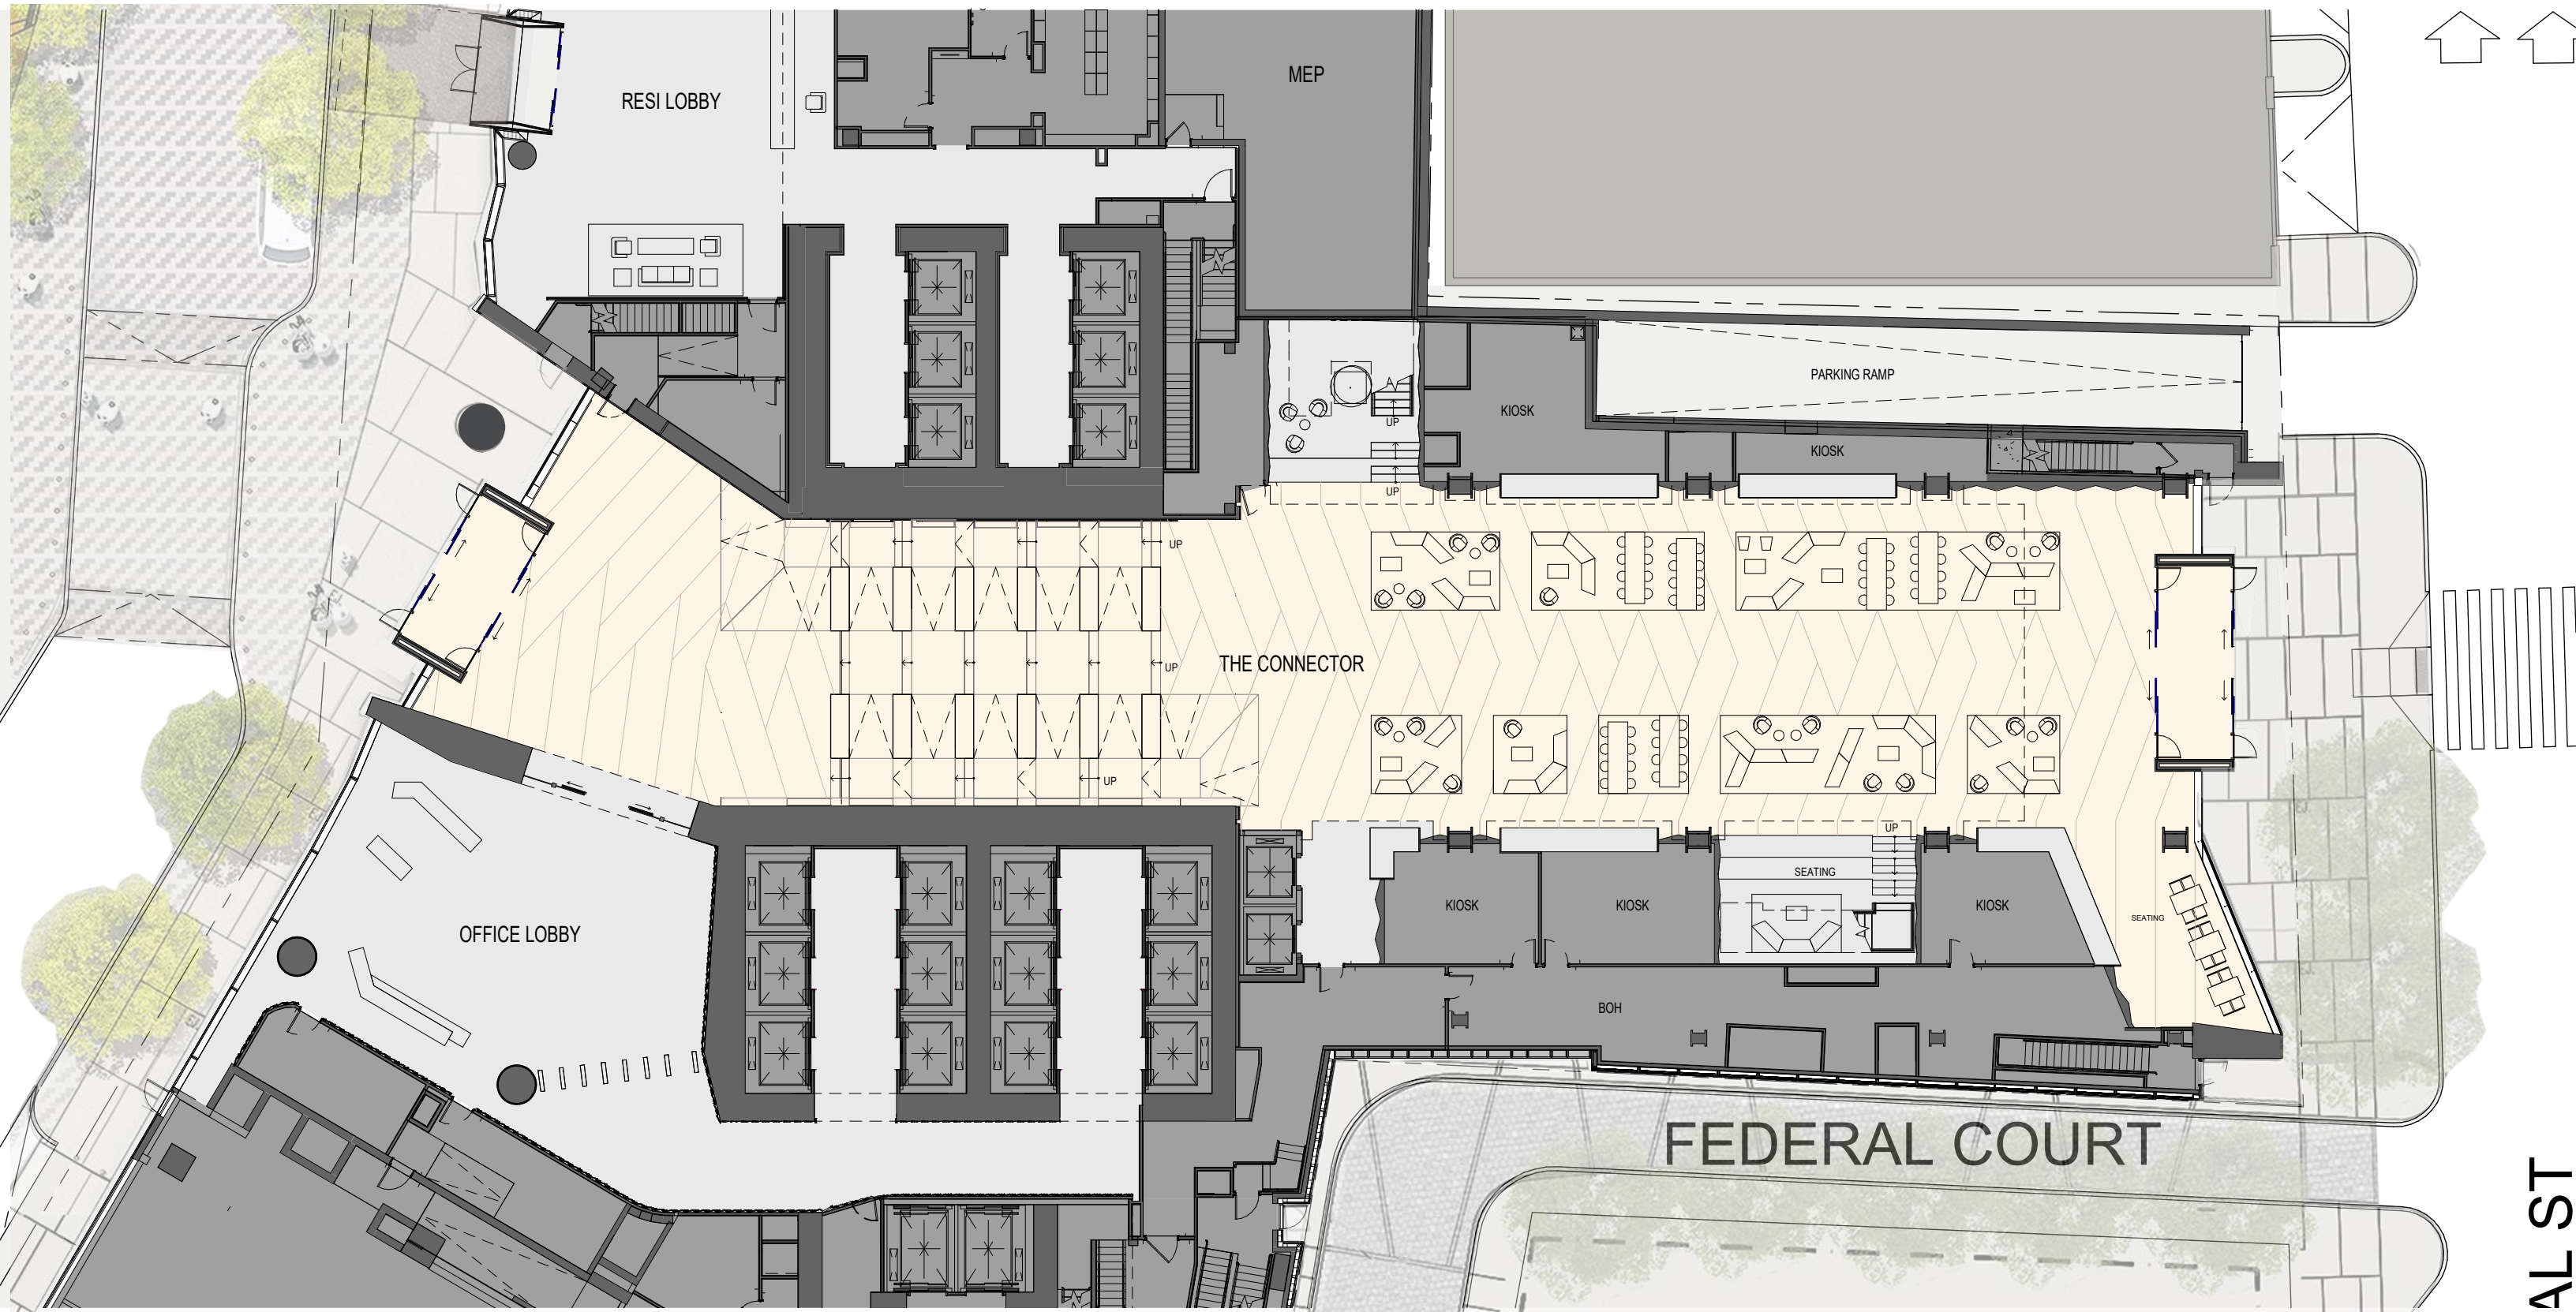

WSQ

BCDC

03/26/2019

PUBLIC SPACE PLAN

+

THE CONNECTOR_LONGITUDINAL SECTION-1

THE CONNECTOR_LONGITUDINAL SECTION-2

GROUND FLOOR PLAN

THE CONNECTOR CROSS SECTION

GROUND FLOOR PLAN

MEZZANINE PLAN

LEVEL 2

PORTAL RAMP
AN INTERACTIVE EXPERIENCE

WSQ
LANDSCAPE

2019-03-26

CLAIMING SPACE FOR PEDESTRIANS

SHOPPERS PARK

TONTINE CRESCENT

CLAIMING SPACE FOR PEDESTRIANS

GREENING THE DOWNTOWN

THE RIPPLE

A ripple, the pattern created by a raindrop hitting a body of water, is the concept for this scheme. An active and dynamic pool of water is the pulse of this plaza. It will be designed to create visual and acoustical interest throughout the day and throughout the year. The sound of moving water will echo across the square. Change in elevation is achieved through subtly tilting the plane of the plaza. The shape of the pool undulates outward, repeating the rippled form in the paving. The ground plane emerges at varying levels to frame planting beds and create seating. Lighting will be used to highlight the walls and paths. These nested linear elements create an elegant and contemplative atmosphere that can be enjoyed by individuals or groups of people.

Flowering understory trees frame the central plaza while large canopy trees provide an edge. Ripples will be repeated within the planting beds through the color and height of the groundcover.

LANDSCAPE PLAN