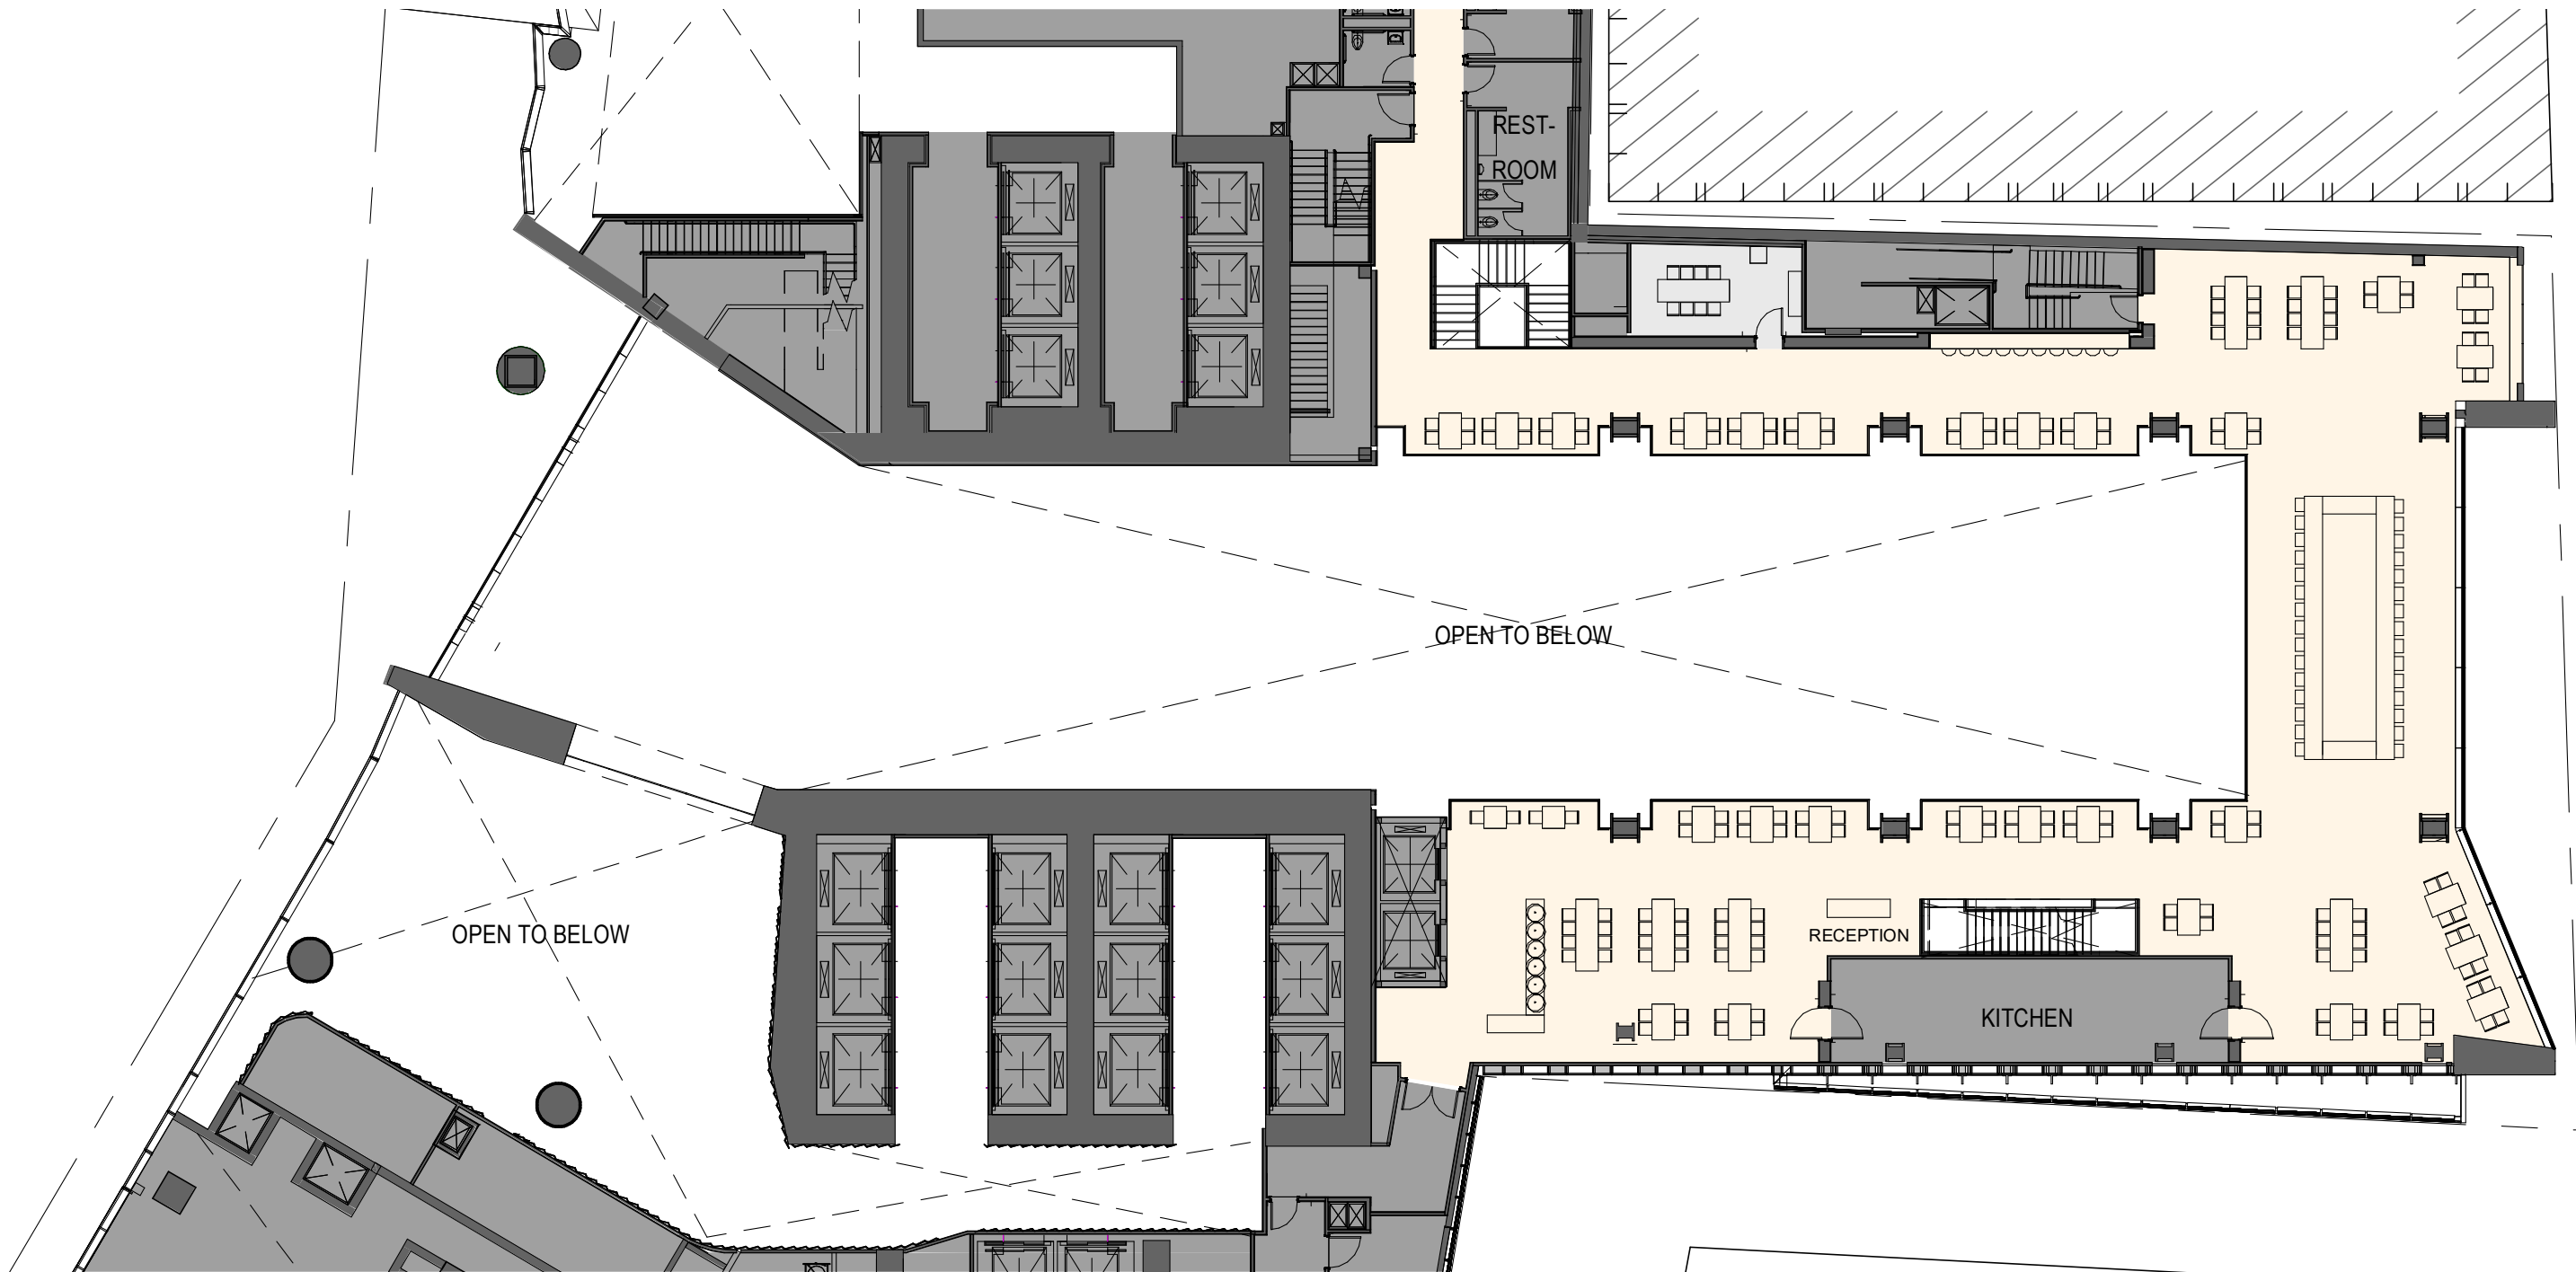

WSQ

BCDC

03/26/2019

PUBLIC SPACE PLAN

+

THE CONNECTOR_LONGITUDINAL SECTION-1

THE CONNECTOR_LONGITUDINAL SECTION-2

GROUND FLOOR PLAN

THE CONNECTOR CROSS SECTION

GROUND FLOOR PLAN

MEZZANINE PLAN

LEVEL 2

PORTAL RAMP
AN INTERACTIVE EXPERIENCE

WSQ
LANDSCAPE

2019-03-26

CLAIMING SPACE FOR PEDESTRIANS

SHOPPERS PARK

TONTINE CRESCENT

CLAIMING SPACE FOR PEDESTRIANS

GREENING THE DOWNTOWN

THE RIPPLE

A ripple, the pattern created by a raindrop hitting a body of water, is the concept for this scheme. An active and dynamic pool of water is the pulse of this plaza. It will be designed to create visual and acoustical interest throughout the day and throughout the year. The sound of moving water will echo across the square. Change in elevation is achieved through subtly tilting the plane of the plaza. The shape of the pool undulates outward, repeating the rippled form in the paving. The ground plane emerges at varying levels to frame planting beds and create seating. Lighting will be used to highlight the walls and paths. These nested linear elements create an elegant and contemplative atmosphere that can be enjoyed by individuals or groups of people.

2019-01-30

- DIRECT CROSSING
- PLANTERS/SEATWALLS
- TABLES AND CHAIRS
- WATER FEATURE
- SLOPING WALKWAY
- TABLE TOP

LANDSCAPE PLAN

2019-01-30

WINTHROP SQUARE

2019-01-30

WATER FEATURE- SEASONS

MATERIALS