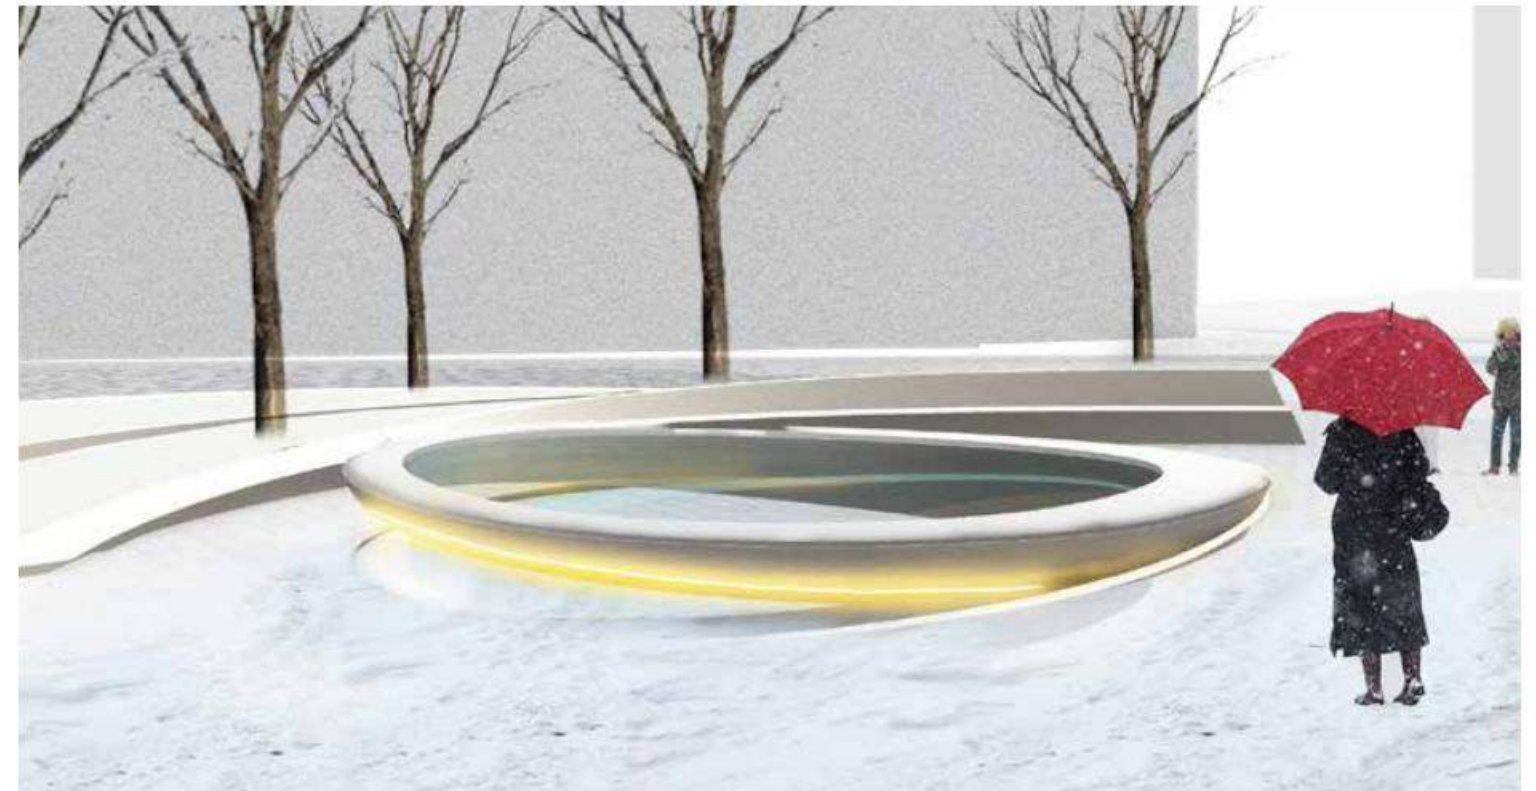

SHOPPERS PARK

TONTINE CRESCENT

CLAIMING SPACE FOR PEDESTRIANS

GREENING THE DOWNTOWN

THE RIPPLE

A ripple, the pattern created by a raindrop hitting a body of water, is the concept for this scheme. An active and dynamic pool of water is the pulse of this plaza. It will be designed to create visual and acoustical interest throughout the day and throughout the year. The sound of moving water will echo across the square. Change in elevation is achieved through subtly tilting the plane of the plaza. The shape of the pool undulates outward, repeating the rippled form in the paving. The ground plane emerges at varying levels to frame planting beds and create seating. Lighting will be used to highlight the walls and paths. These nested linear elements create an elegant and contemplative atmosphere that can be enjoyed by individuals or groups of people.

Flowering understory trees frame the central plaza while large canopy trees provide an edge. Ripples will be repeated within the planting beds through the color and height of the groundcover.

LANDSCAPE PLAN

2019-01-30

- DIRECT CROSSING
- PLANTERS/SEATWALLS
- TABLES AND CHAIRS
- WATER FEATURE
- SLOPING WALKWAY
- TABLE TOP

LANDSCAPE PLAN

2019-01-30

WINTHROP SQUARE

2019-01-30

WATER FEATURE- SEASONS

MATERIALS