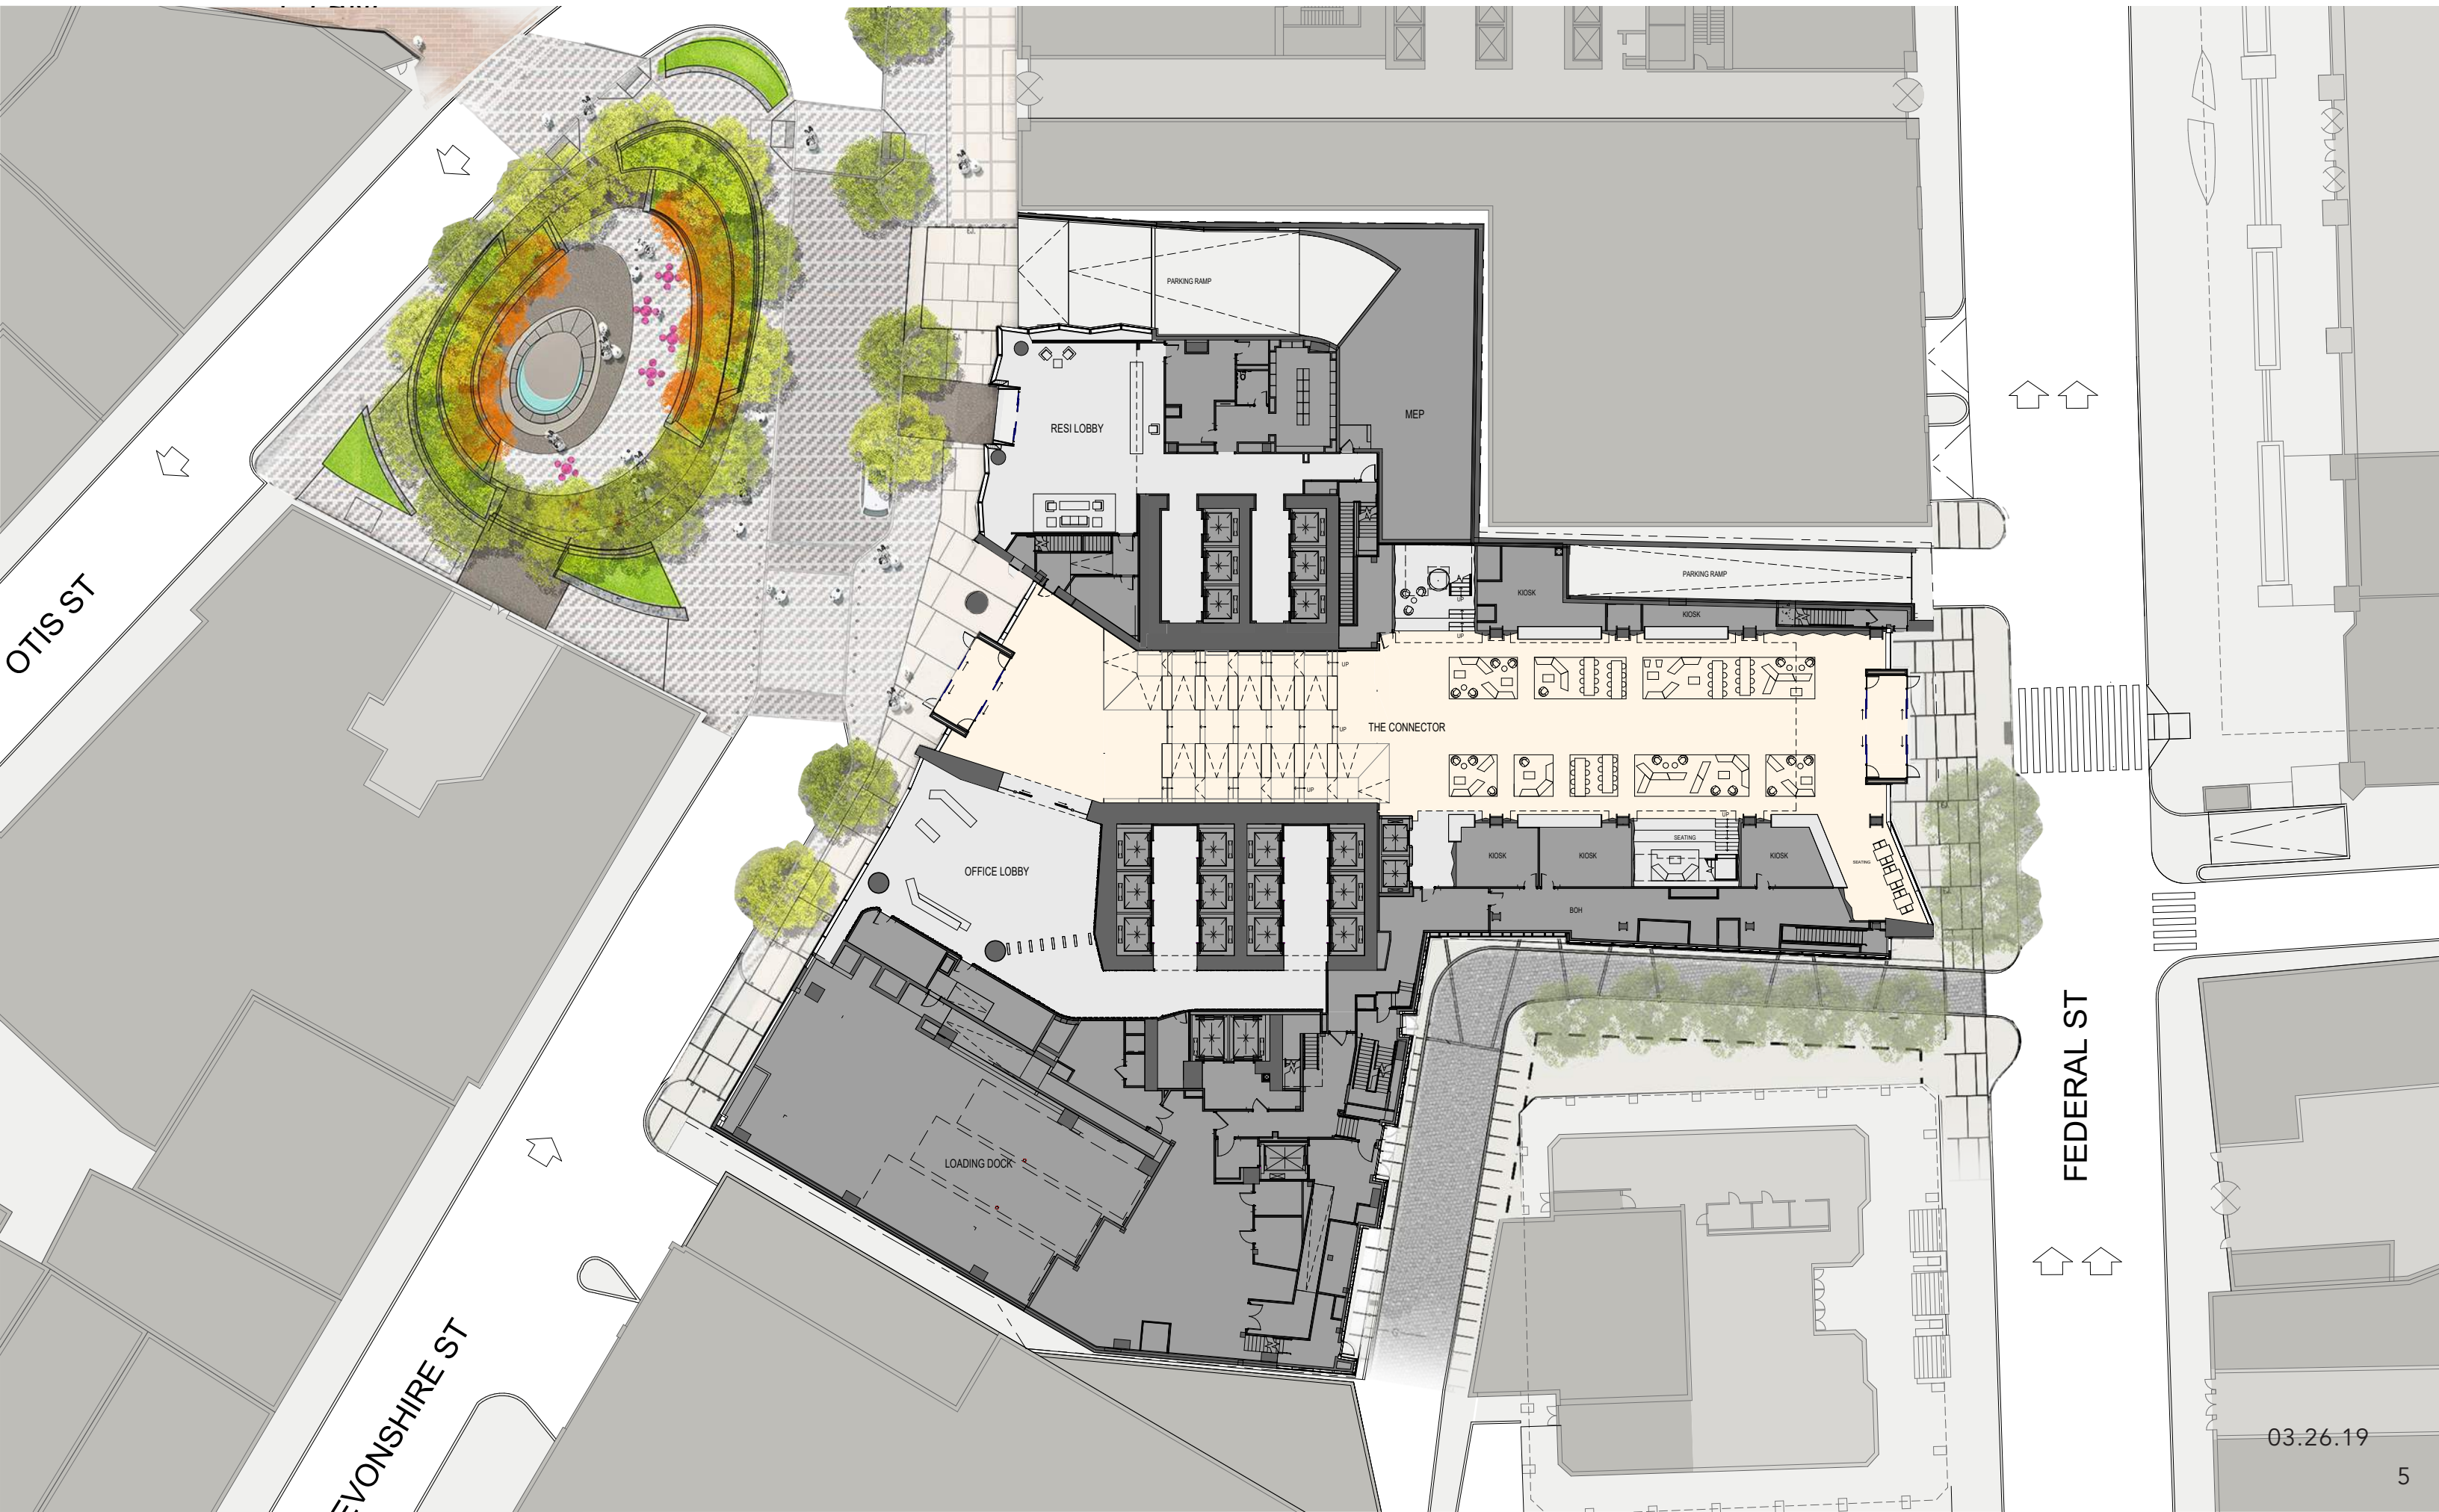

WSQ

BCDC

03/26/2019

PUBLIC SPACE PLAN

+

THE CONNECTOR_LONGITUDINAL SECTION-1

THE CONNECTOR_LONGITUDINAL SECTION-2

GROUND FLOOR PLAN

THE CONNECTOR CROSS SECTION

GROUND FLOOR PLAN

MEZZANINE PLAN

LEVEL 2

PORTAL RAMP
AN INTERACTIVE EXPERIENCE

WSQ
LANDSCAPE

2019-03-26

CLAIMING SPACE FOR PEDESTRIANS

SHOPPERS PARK

TONTINE CRESCENT

CLAIMING SPACE FOR PEDESTRIANS

GREENING THE DOWNTOWN

THE RIPPLE

A ripple, the pattern created by a raindrop hitting a body of water, is the concept for this scheme. An active and dynamic pool of water is the pulse of this plaza. It will be designed to create visual and acoustical interest throughout the day and throughout the year. The sound of moving water will echo across the square. Change in elevation is achieved through subtly tilting the plane of the plaza. The shape of the pool undulates outward, repeating the rippled form in the paving. The ground plane emerges at varying levels to frame planting beds and create seating. Lighting will be used to highlight the walls and paths. These nested linear elements create an elegant and contemplative atmosphere that can be enjoyed by individuals or groups of people.

Flowering understory trees frame the central plaza while large canopy trees provide an edge. Ripples will be repeated within the planting beds through the color and height of the groundcover.

LANDSCAPE PLAN