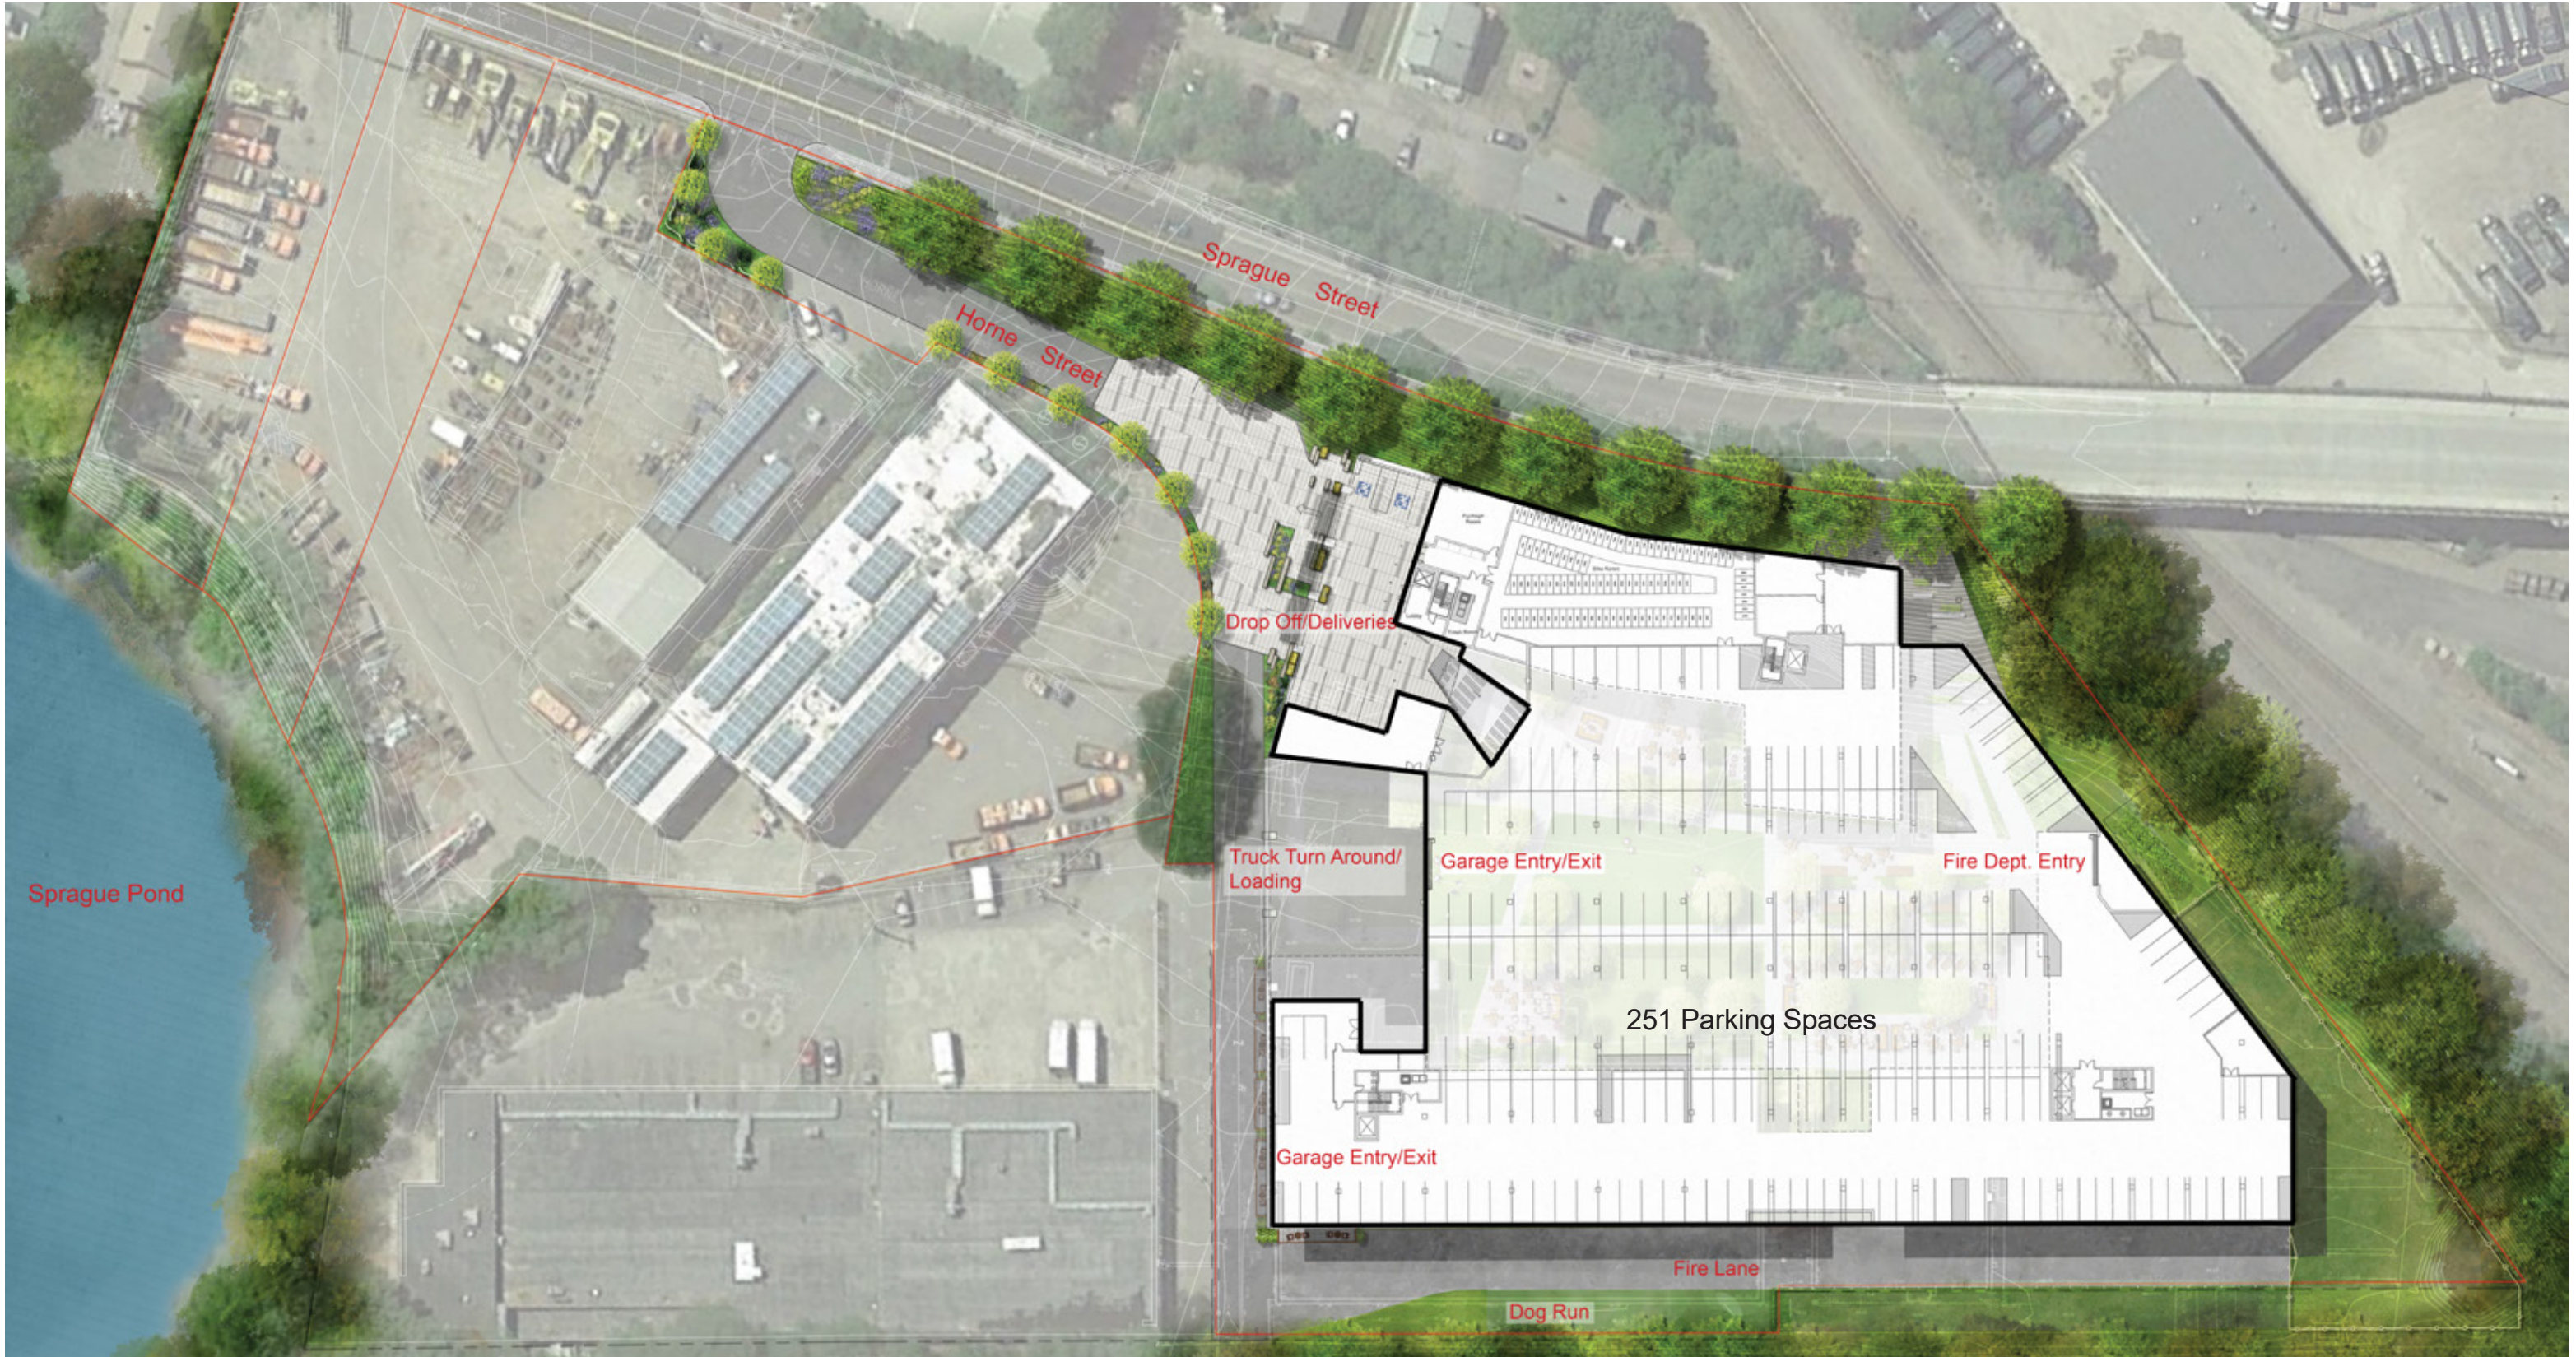

## 36-70 Sprague Street, Readville

Courtyard Level Plan

September 3, 2019

OMB Sprague, LLC c/o the Noannet Group 40 Trinity Place, Boston, MA 02116  
 Bargmann Hendrie+ Archetype 9 Channel Center Street, Boston, MA 02210 Tel: (617) 350-0450