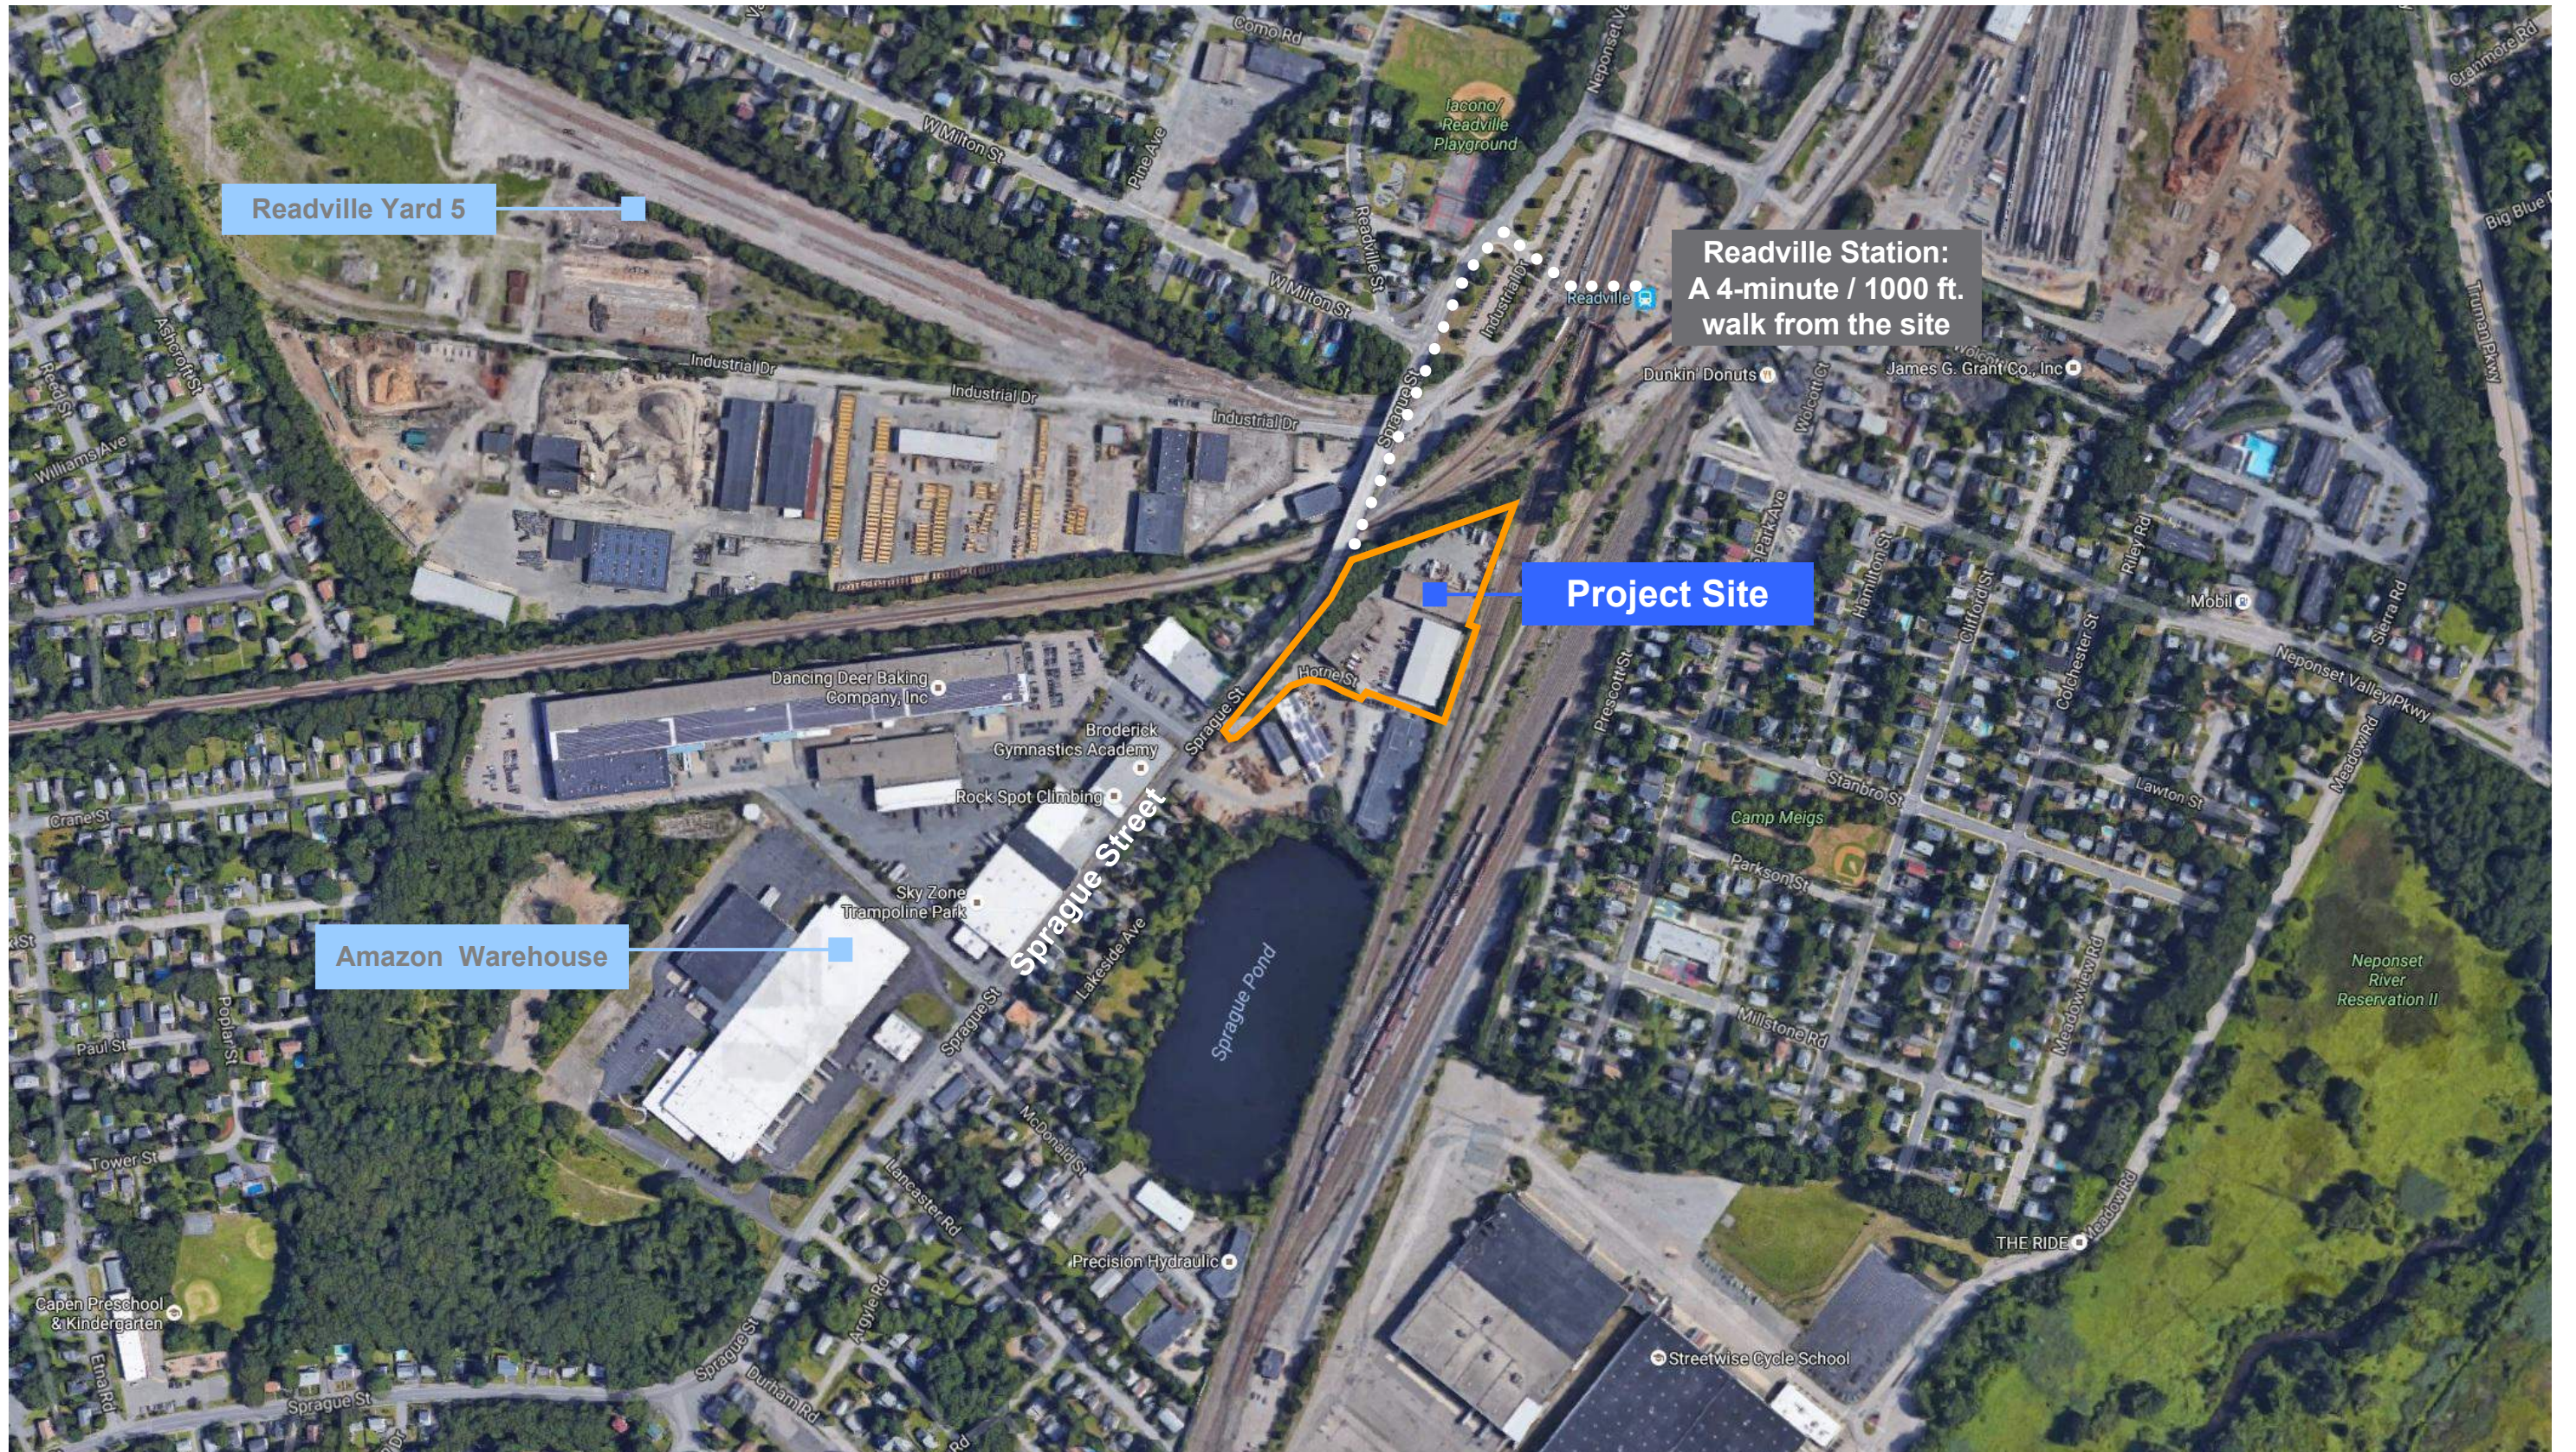

## 36-70 Sprague Street, Readville

Boston Civic Design Commission Meeting

September 3, 2019