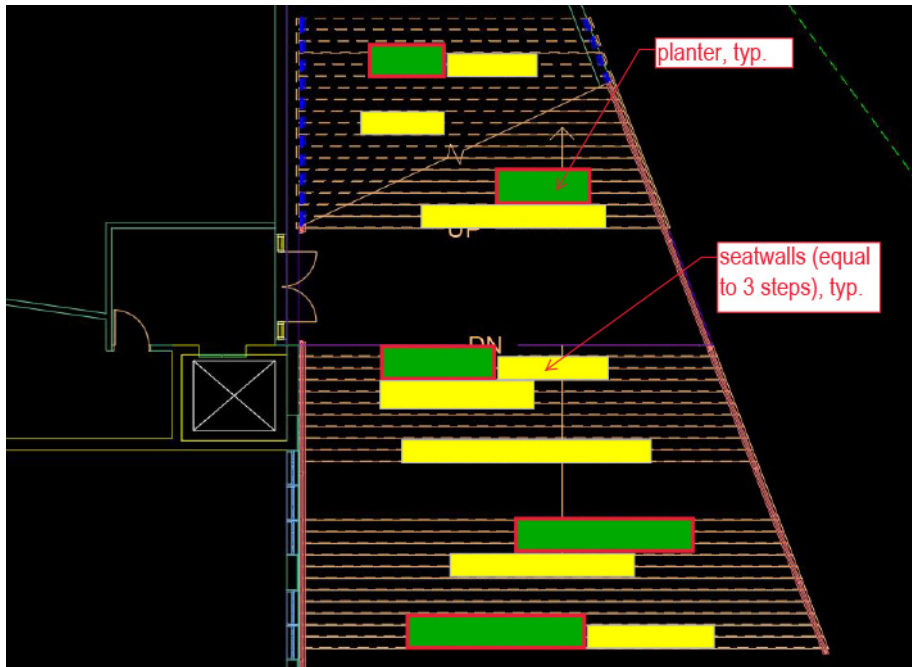

## 36-70 Sprague Street, Readville

Pedestrian Entry

September 3, 2019

OMB Sprague, LLC c/o the Noannet Group 40 Trinity Place, Boston, MA 02116  
Bargmann Hendrie+ Archetype 9 Channel Center Street, Boston, MA 02210 Tel: (617) 350-0450