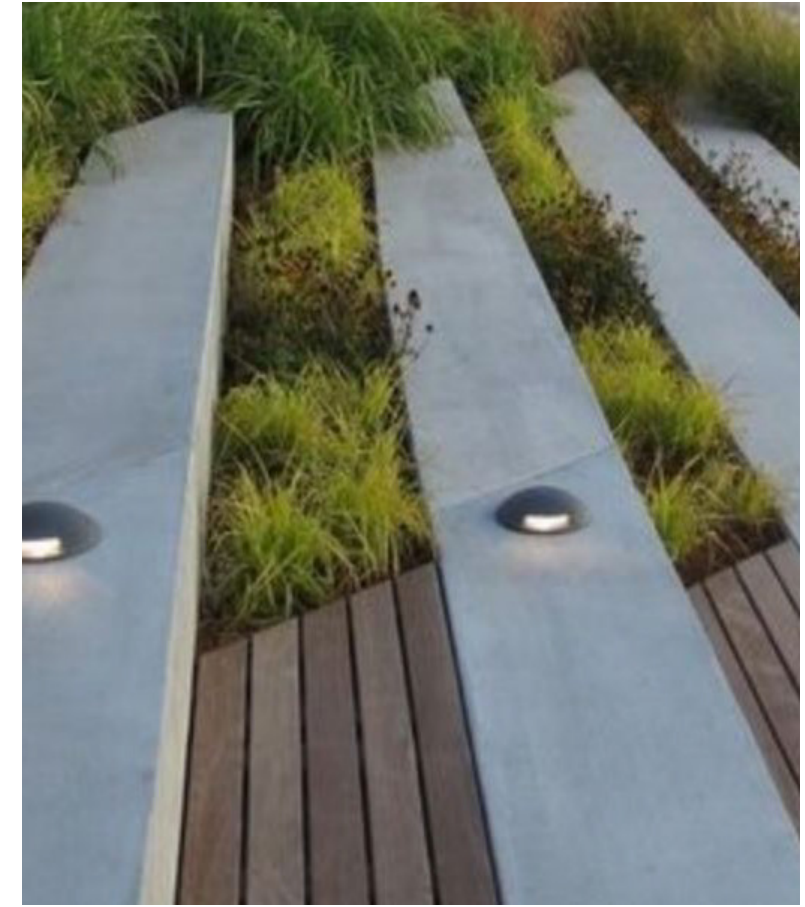

## 36-70 Sprague Street, Readville

Pedestrian Entry

September 3, 2019

OMB Sprague, LLC c/o the Noannet Group 40 Trinity Place, Boston, MA 02116  
Bargmann Hendrie+ Archetype 9 Channel Center Street, Boston, MA 02210 Tel: (617) 350-0450