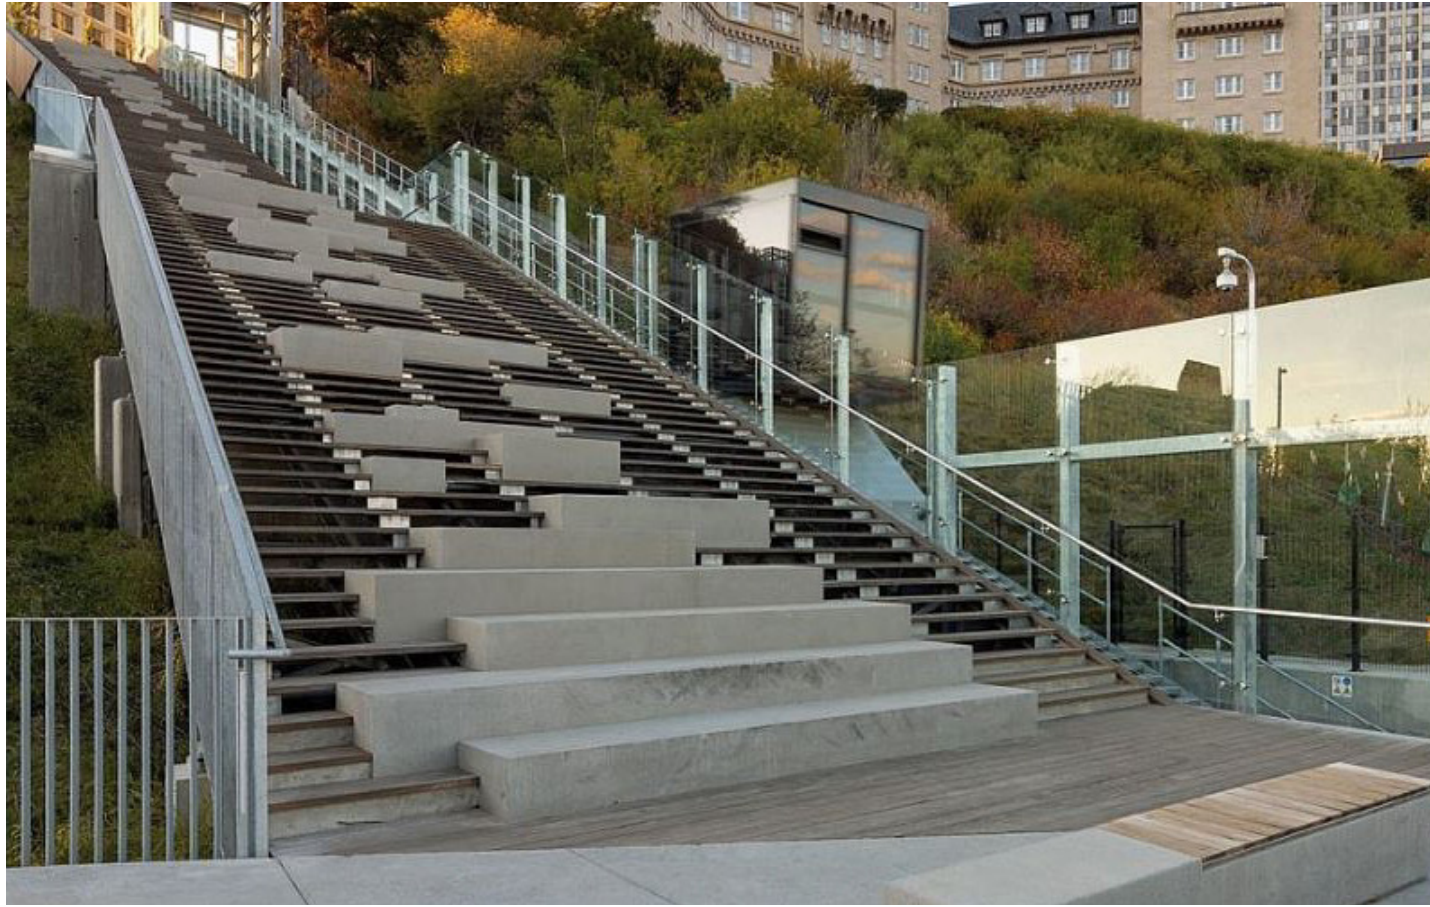

## 36-70 Sprague Street, Readville

Pedestrian Entry

September 3, 2019

OMB Sprague, LLC c/o the Noannet Group 40 Trinity Place, Boston, MA 02116  
Bargmann Hendrie+ Archetype 9 Channel Center Street, Boston, MA 02210 Tel: (617) 350-0450