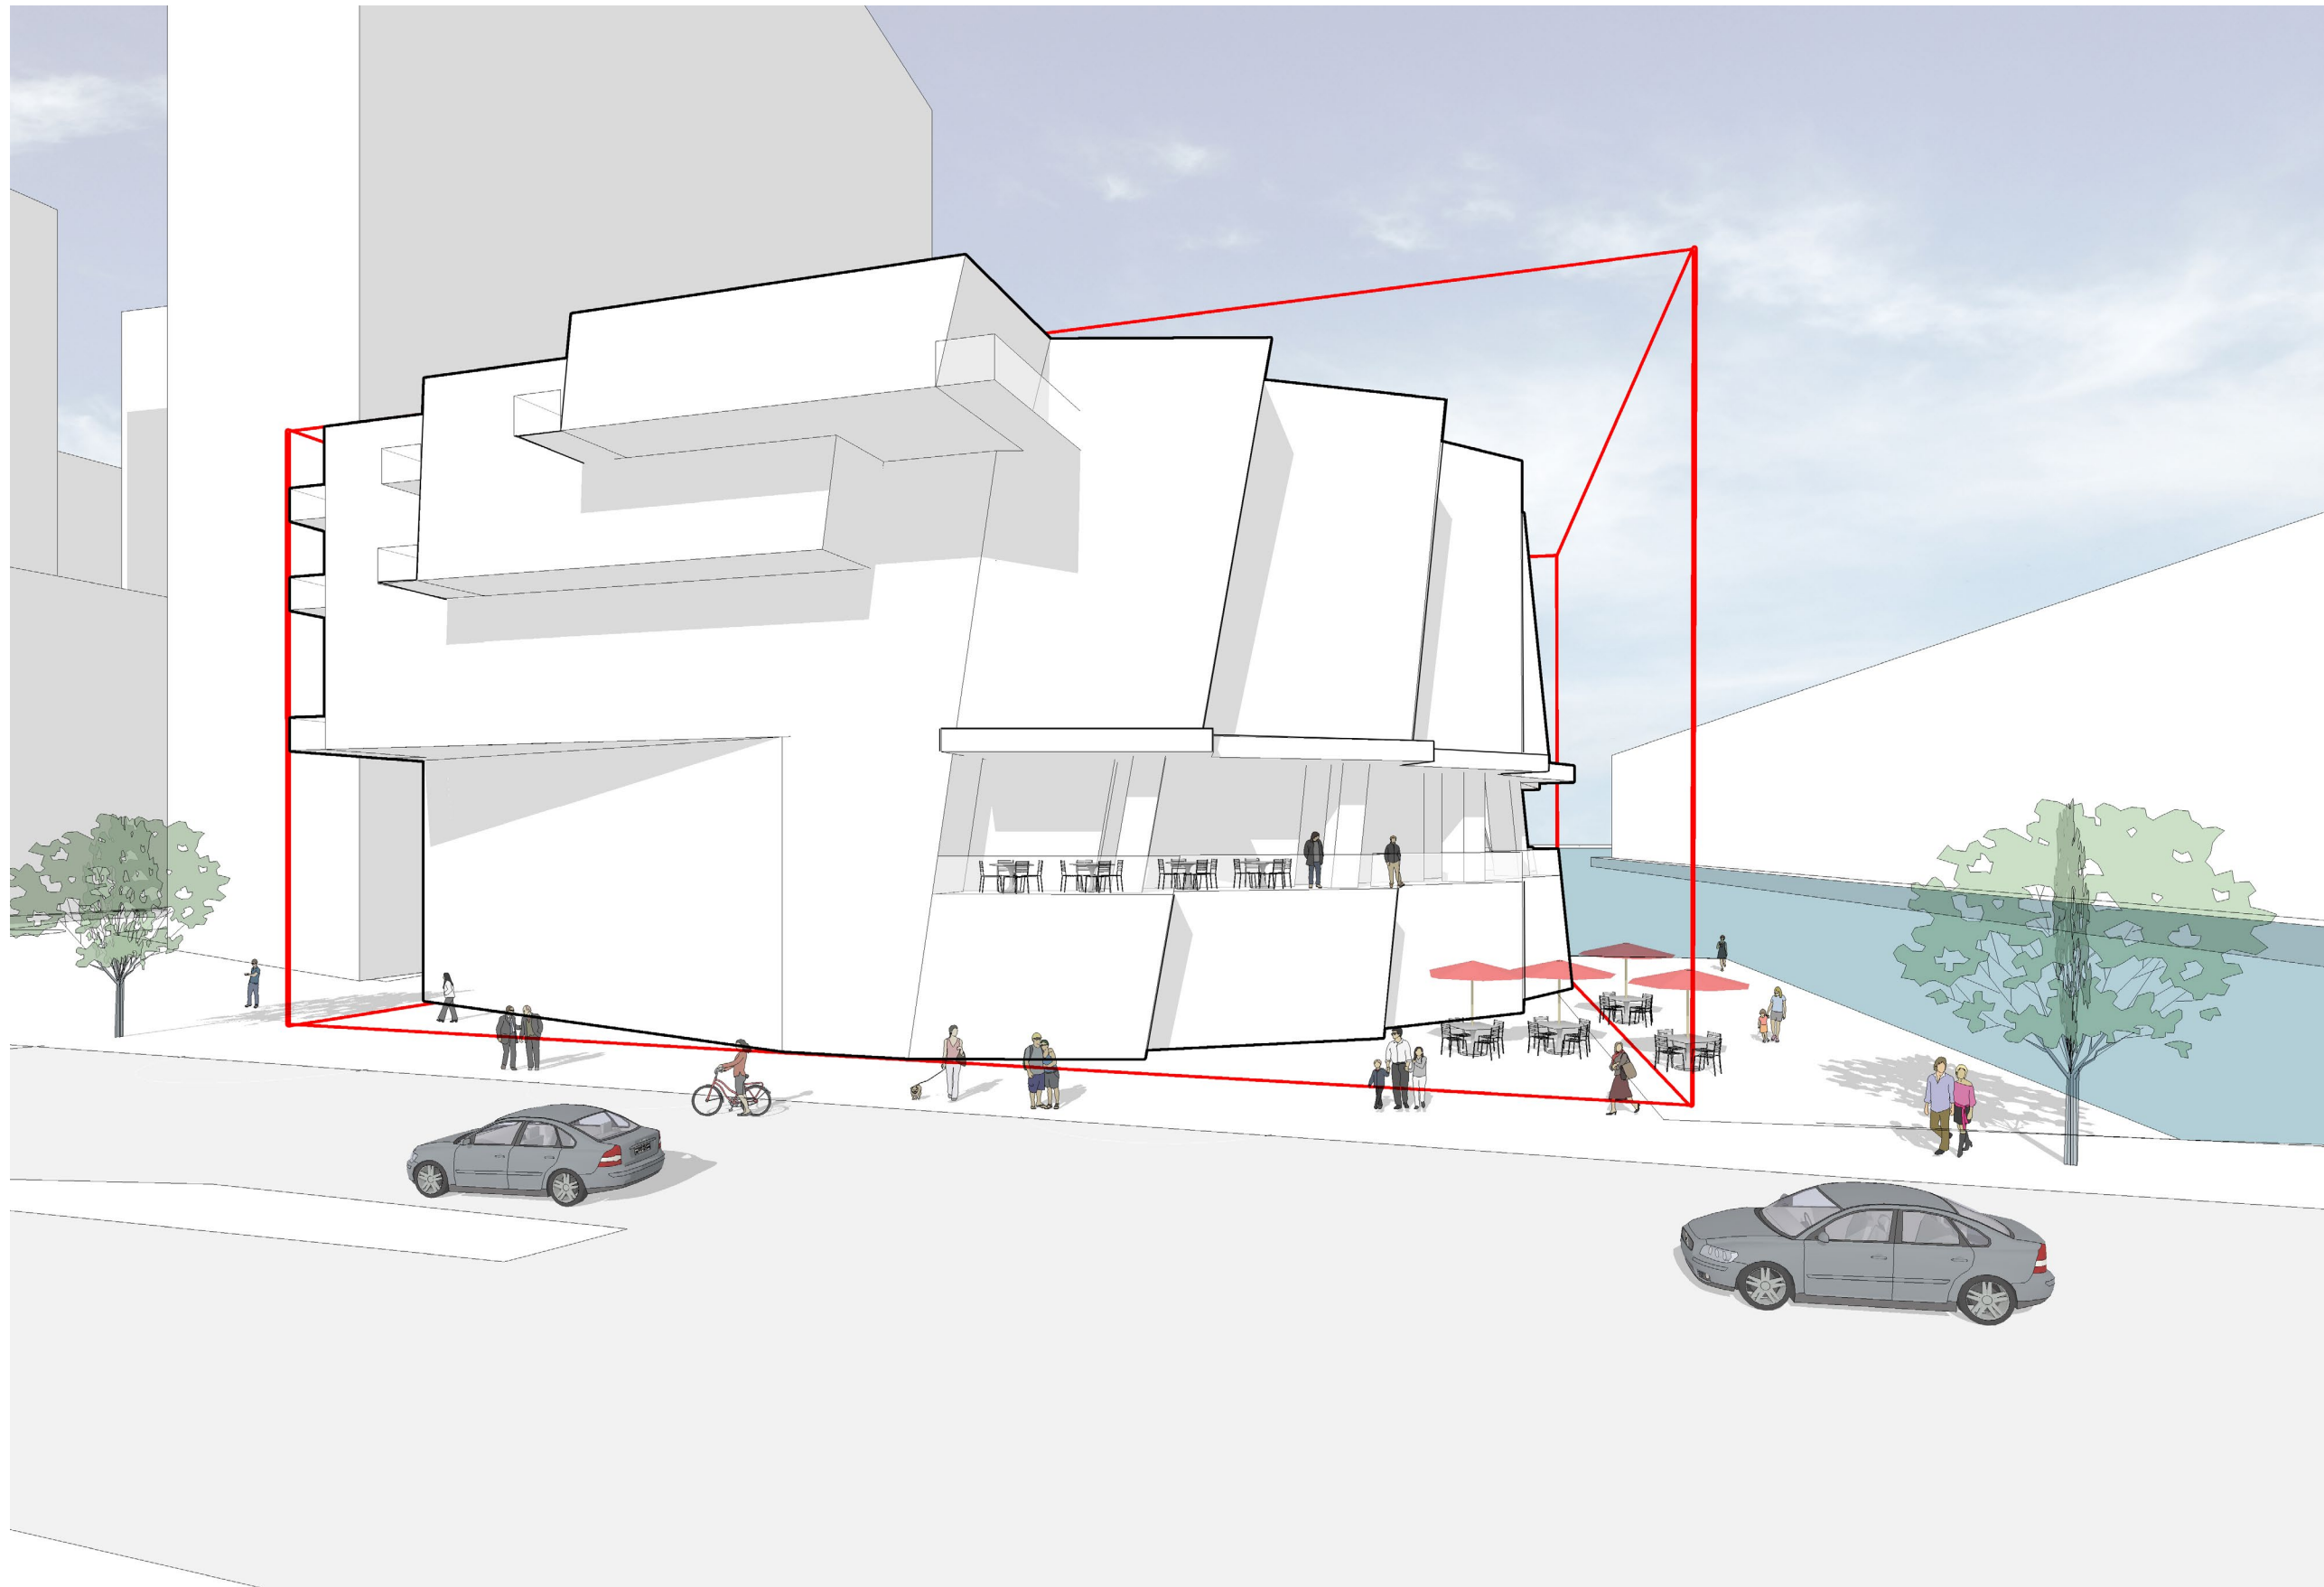

Now or Formerly
MASSACHUSETTS
PORT AUTHORITY
PARCEL ID 0602672000
NO LEGAL REFERENCE

150 SEAPORT BOULEVARD

FEBRUARY 17 : MUNICIPAL HARBOR PLAN ADVISORY COMMITTEE MEETING

OCTOBER 23 : 0900

150 SEAPORT BOULEVARD
Boston, Massachusetts