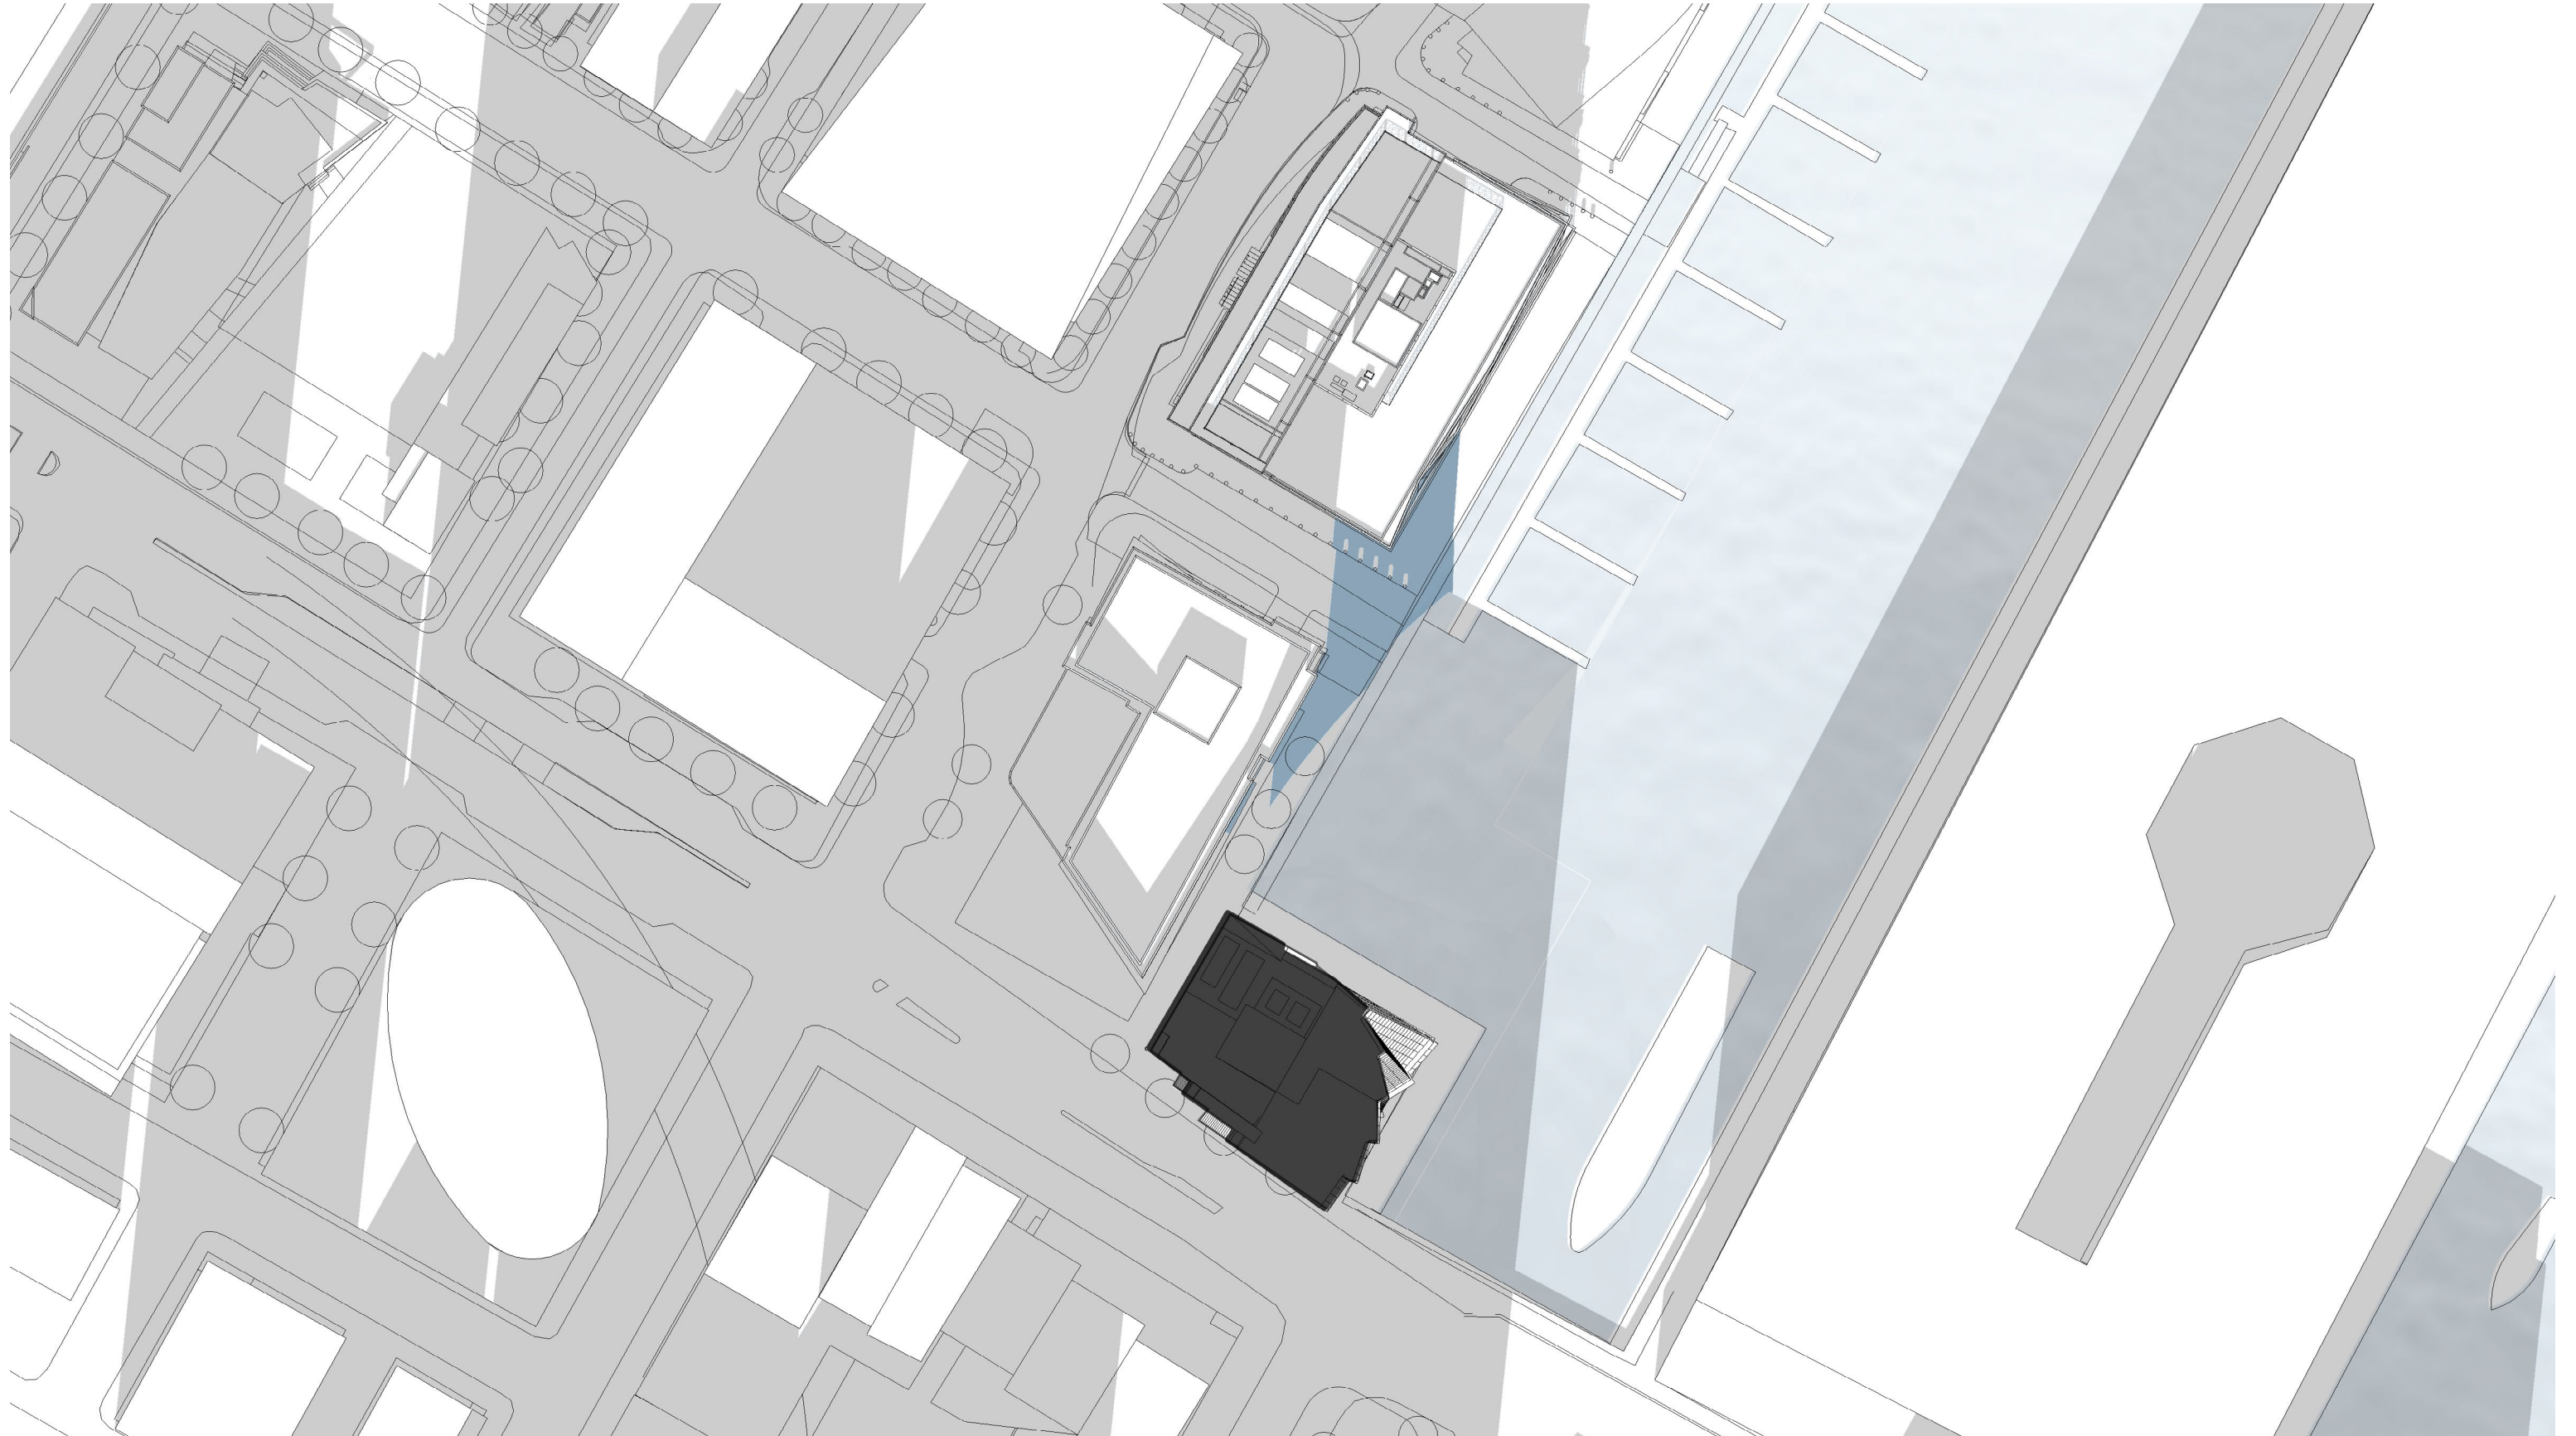

150 SEAPORT BOULEVARD
Boston, Massachusetts

ELKUS MANFREDI ARCHITECTS

SEPTEMBER 21 : 1500

150 SEAPORT BOULEVARD
Boston, Massachusetts

DECEMBER 21 : 0900

150 SEAPORT BOULEVARD
Boston, Massachusetts

ELKUS MANFREDI ARCHITECTS

DECEMBER 21 : 1200

150 SEAPORT BOULEVARD
Boston, Massachusetts

ELKUS MANFREDI ARCHITECTS

DECEMBER 21 : 1500

150 SEAPORT BOULEVARD
Boston, Massachusetts

ELKUS MANFREDI ARCHITECTS