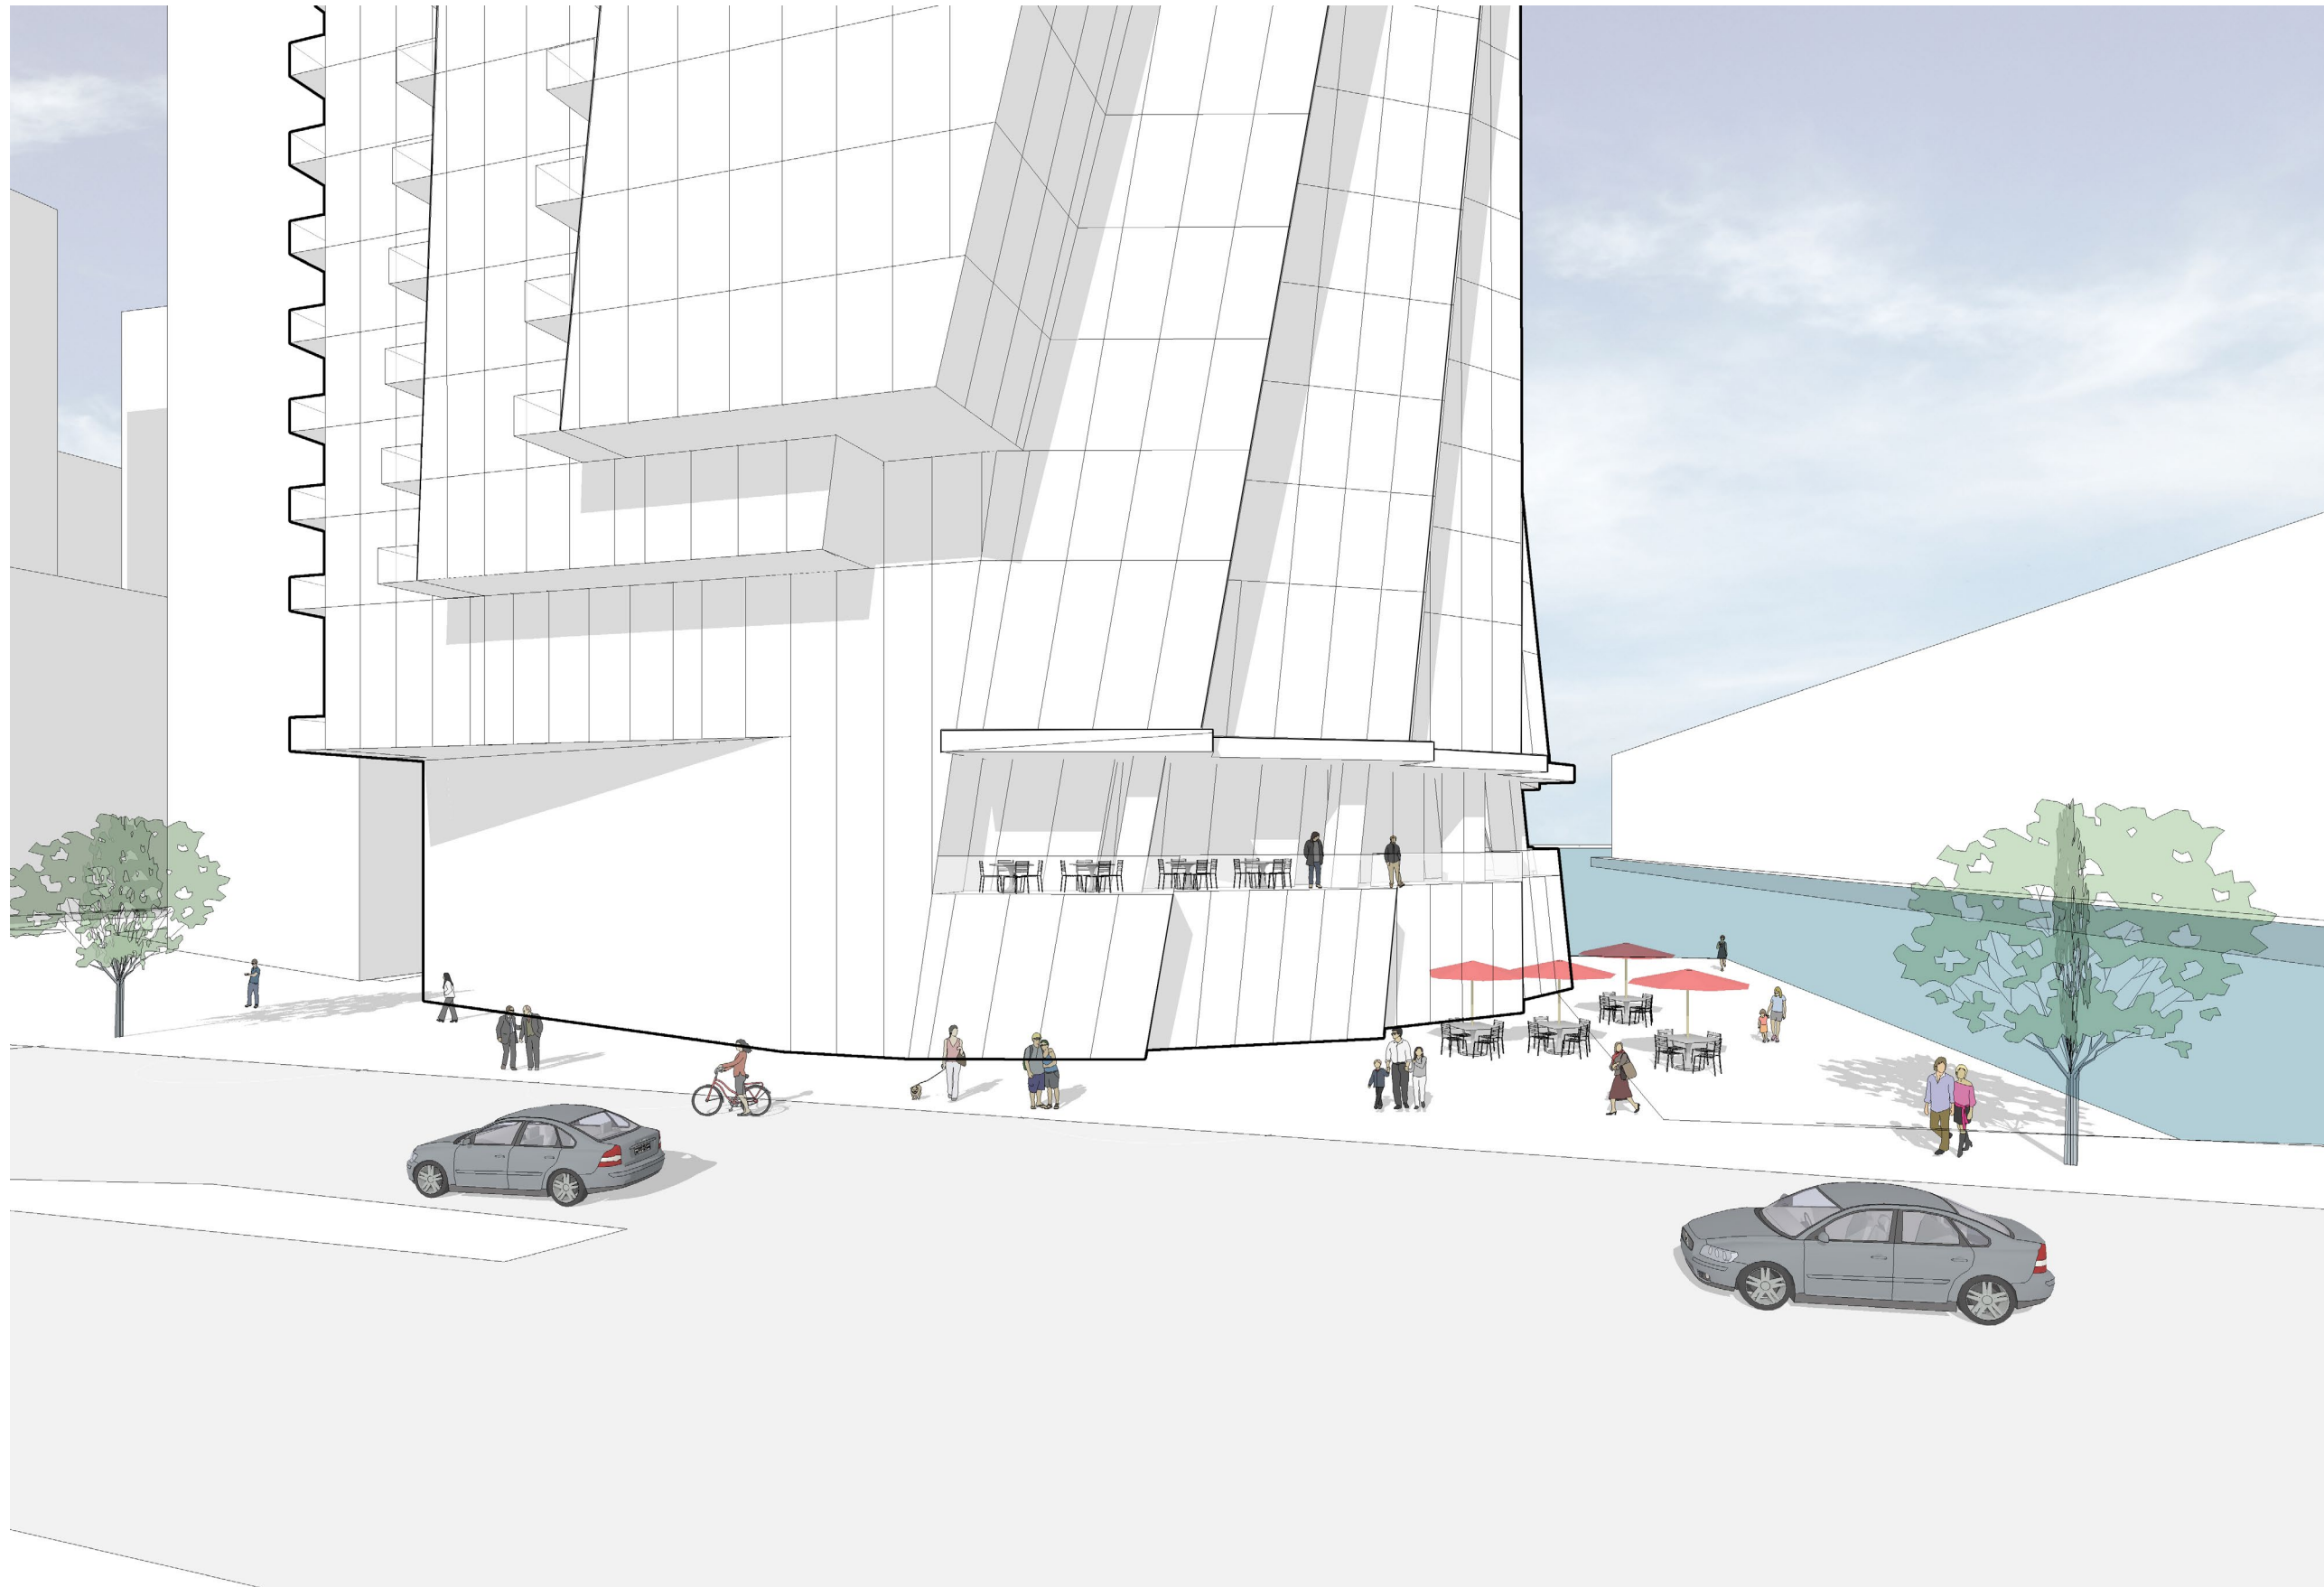

Now or Formerly
MASSACHUSETTS
PORT AUTHORITY
PARCEL ID 0602672000
NO LEGAL REFERENCE

150 SEAPORT BOULEVARD

FEBRUARY 17 : MUNICIPAL HARBOR PLAN ADVISORY COMMITTEE MEETING

OCTOBER 23 : 0900

150 SEAPORT BOULEVARD
Boston, Massachusetts