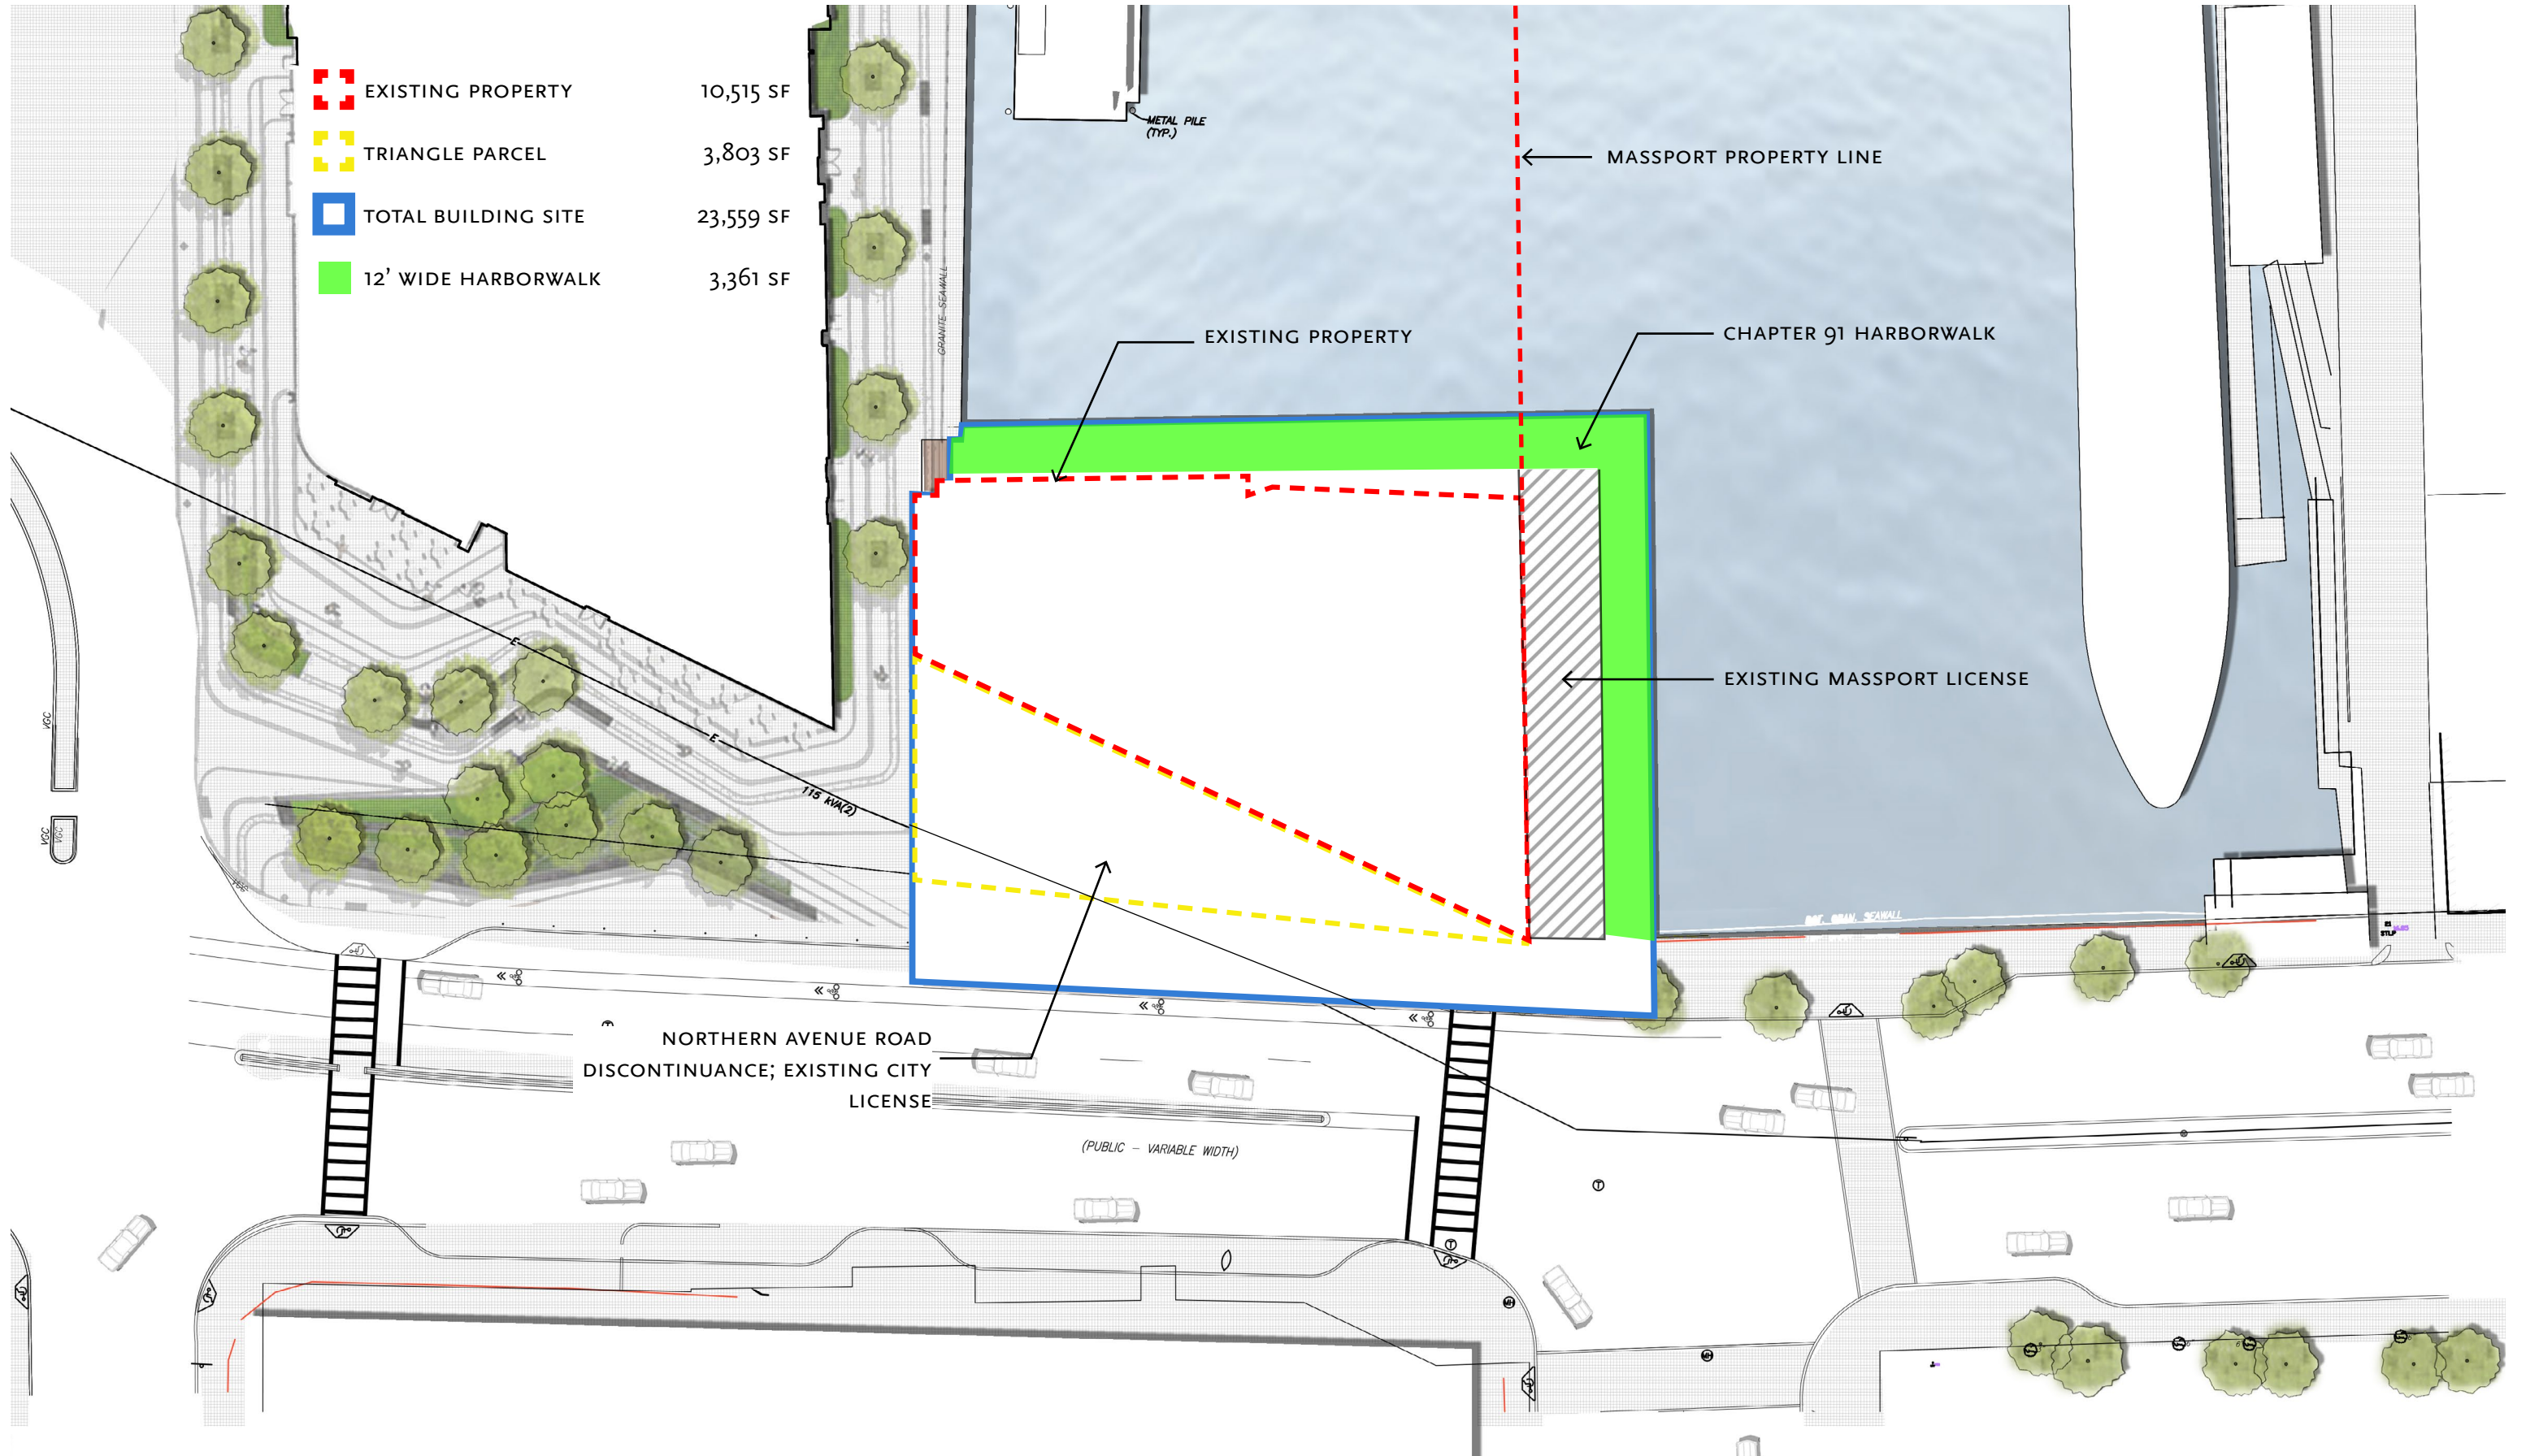

THC/UDR SEAPORT DEVELOPMENT
VENTURE LLC
BOOK 49455, PAGE 327
PLAN 138 OF 2012
PARENT PARCEL ID 0602671060
(BUILDING UNDER CONSTRUCTION)

Now or Formerly
PIER 4 ASSOCIATES 2 LLC
BOOK 49455, PAGE 320
PLAN 138 OF 2012
PARENT PARCEL ID 0602671060

Now or Formerly
MASSACHUSETTS
PORT AUTHORITY
PARCEL ID 0602672000
NO LEGAL REFERENCE

150 SEAPORT BOULEVARD

FEBRUARY 17 : MUNICIPAL HARBOR PLAN ADVISORY COMMITTEE MEETING

OCTOBER 23 : 0900

150 SEAPORT BOULEVARD
Boston, Massachusetts