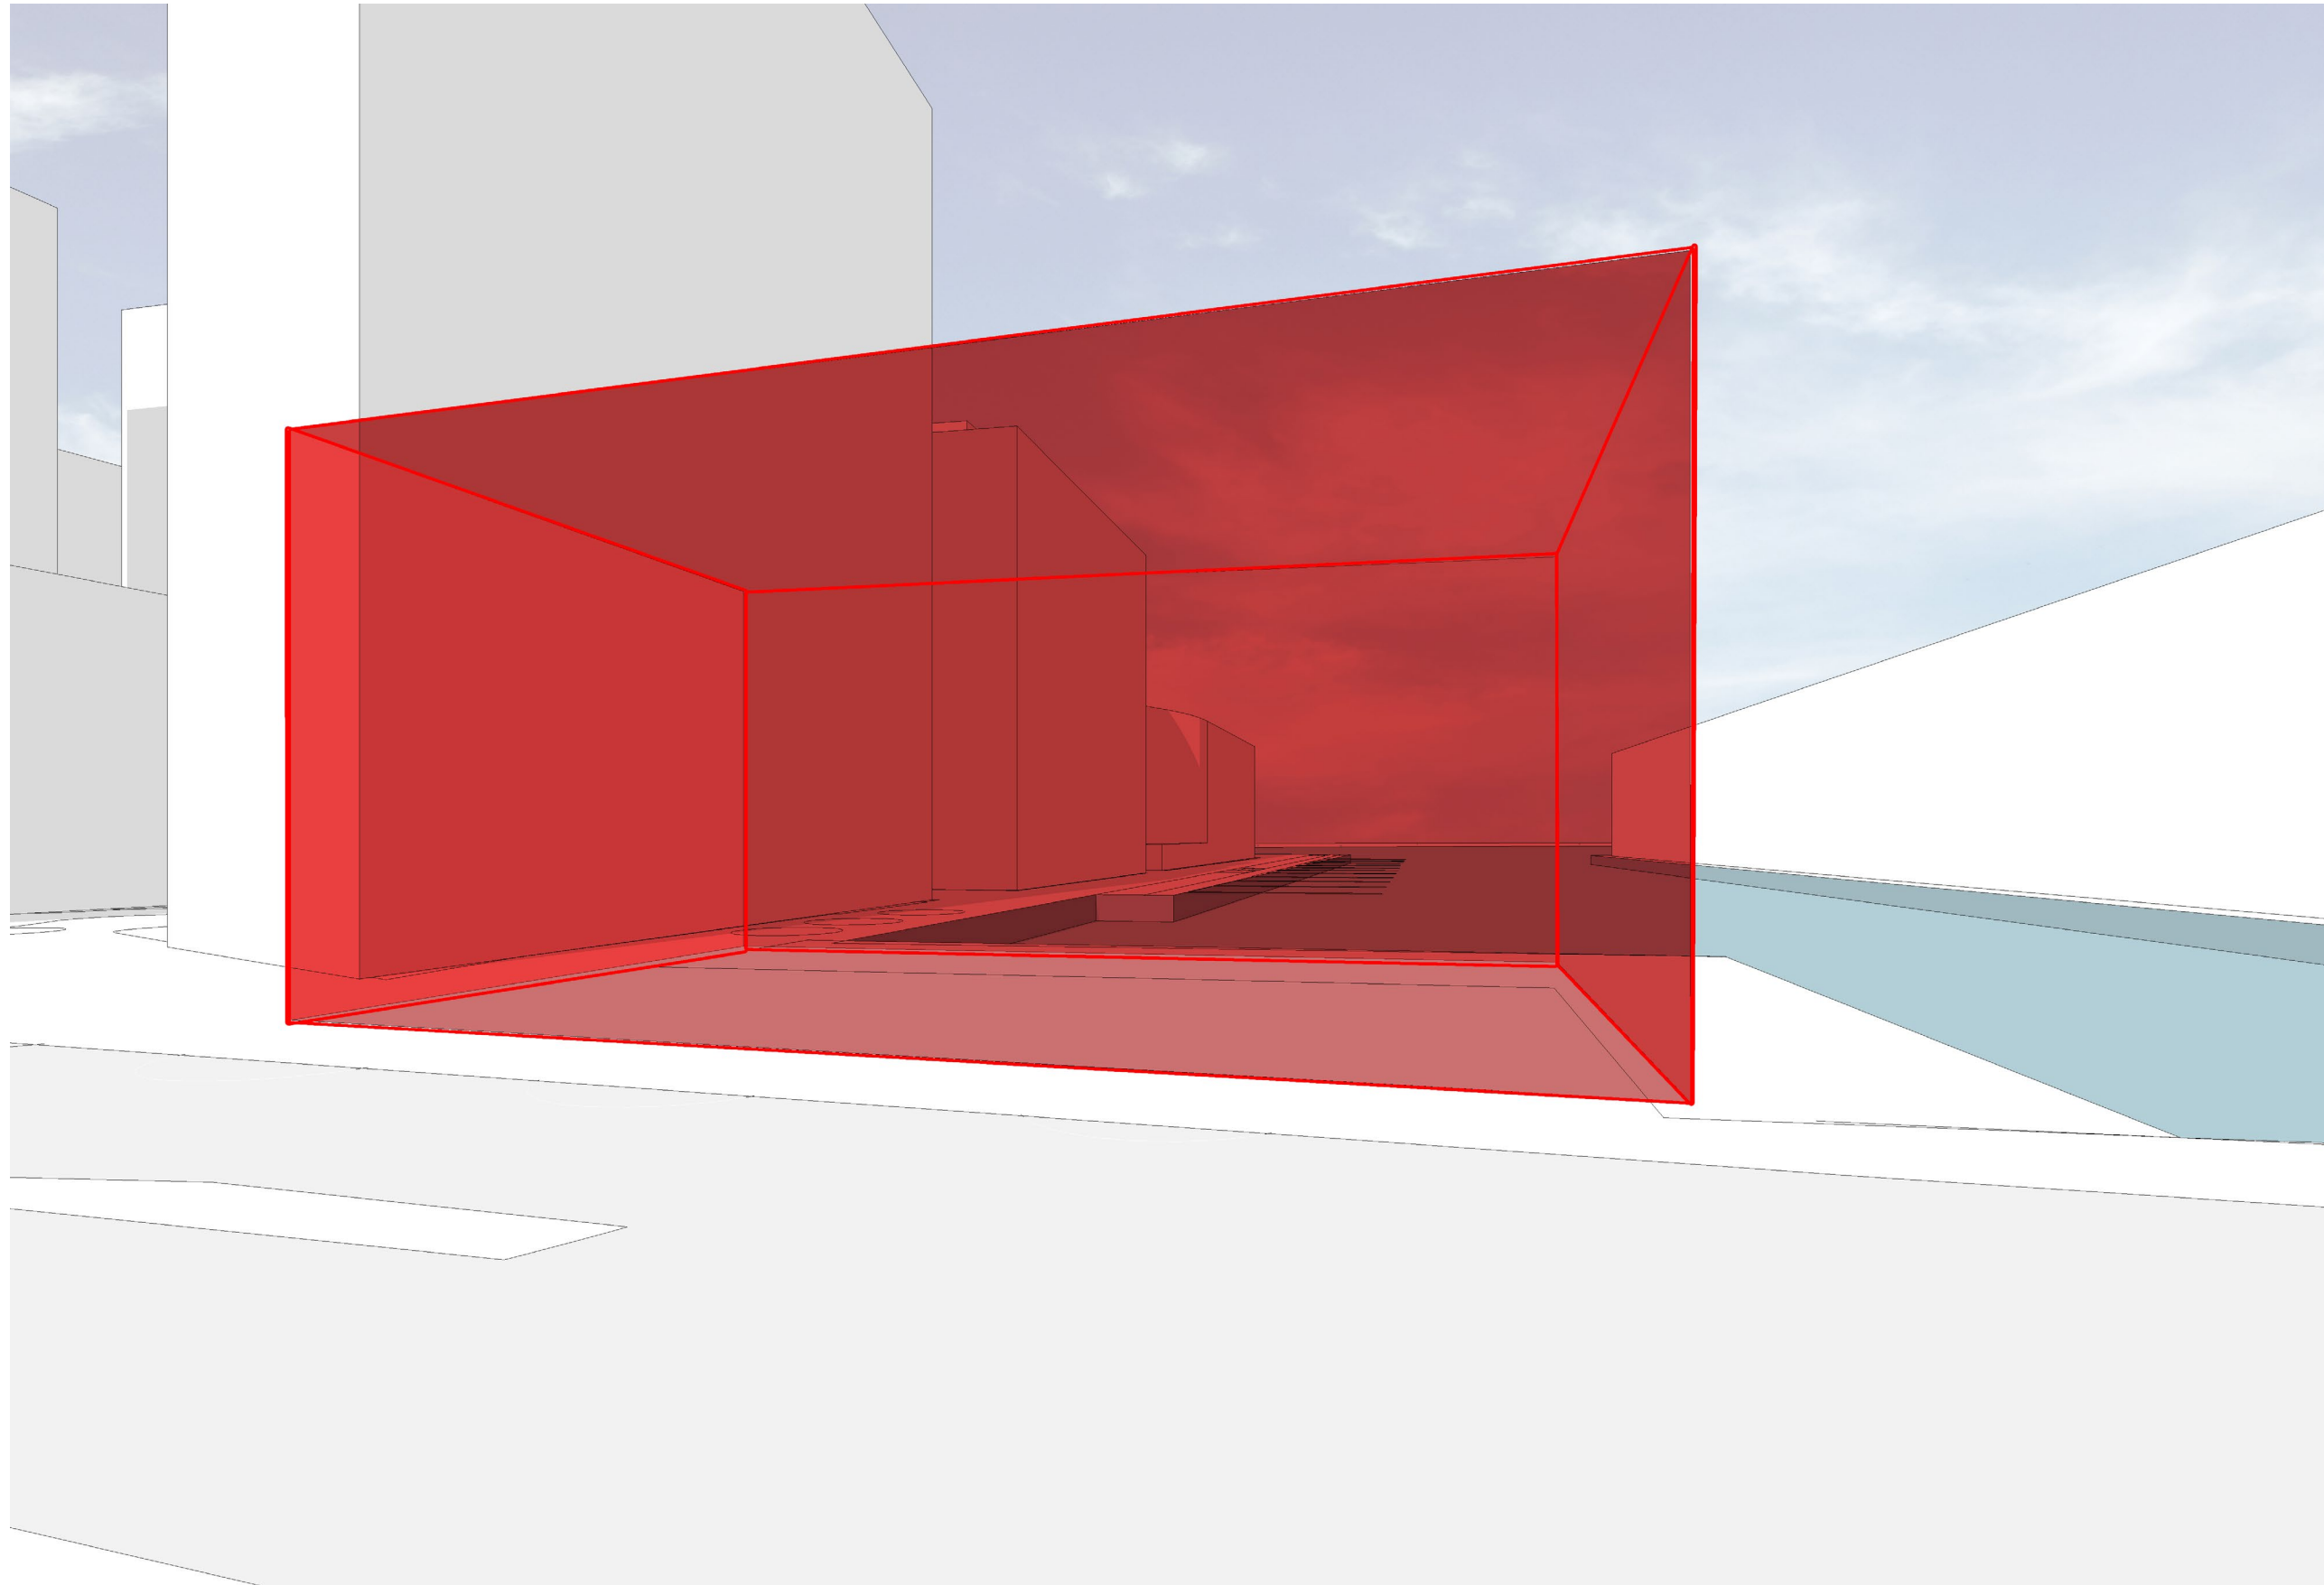

Now or Formerly
MASSACHUSETTS
PORT AUTHORITY
PARCEL ID 0602672000
NO LEGAL REFERENCE

150 SEAPORT BOULEVARD

FEBRUARY 17 : MUNICIPAL HARBOR PLAN ADVISORY COMMITTEE MEETING

OCTOBER 23 : 0900

150 SEAPORT BOULEVARD
Boston, Massachusetts