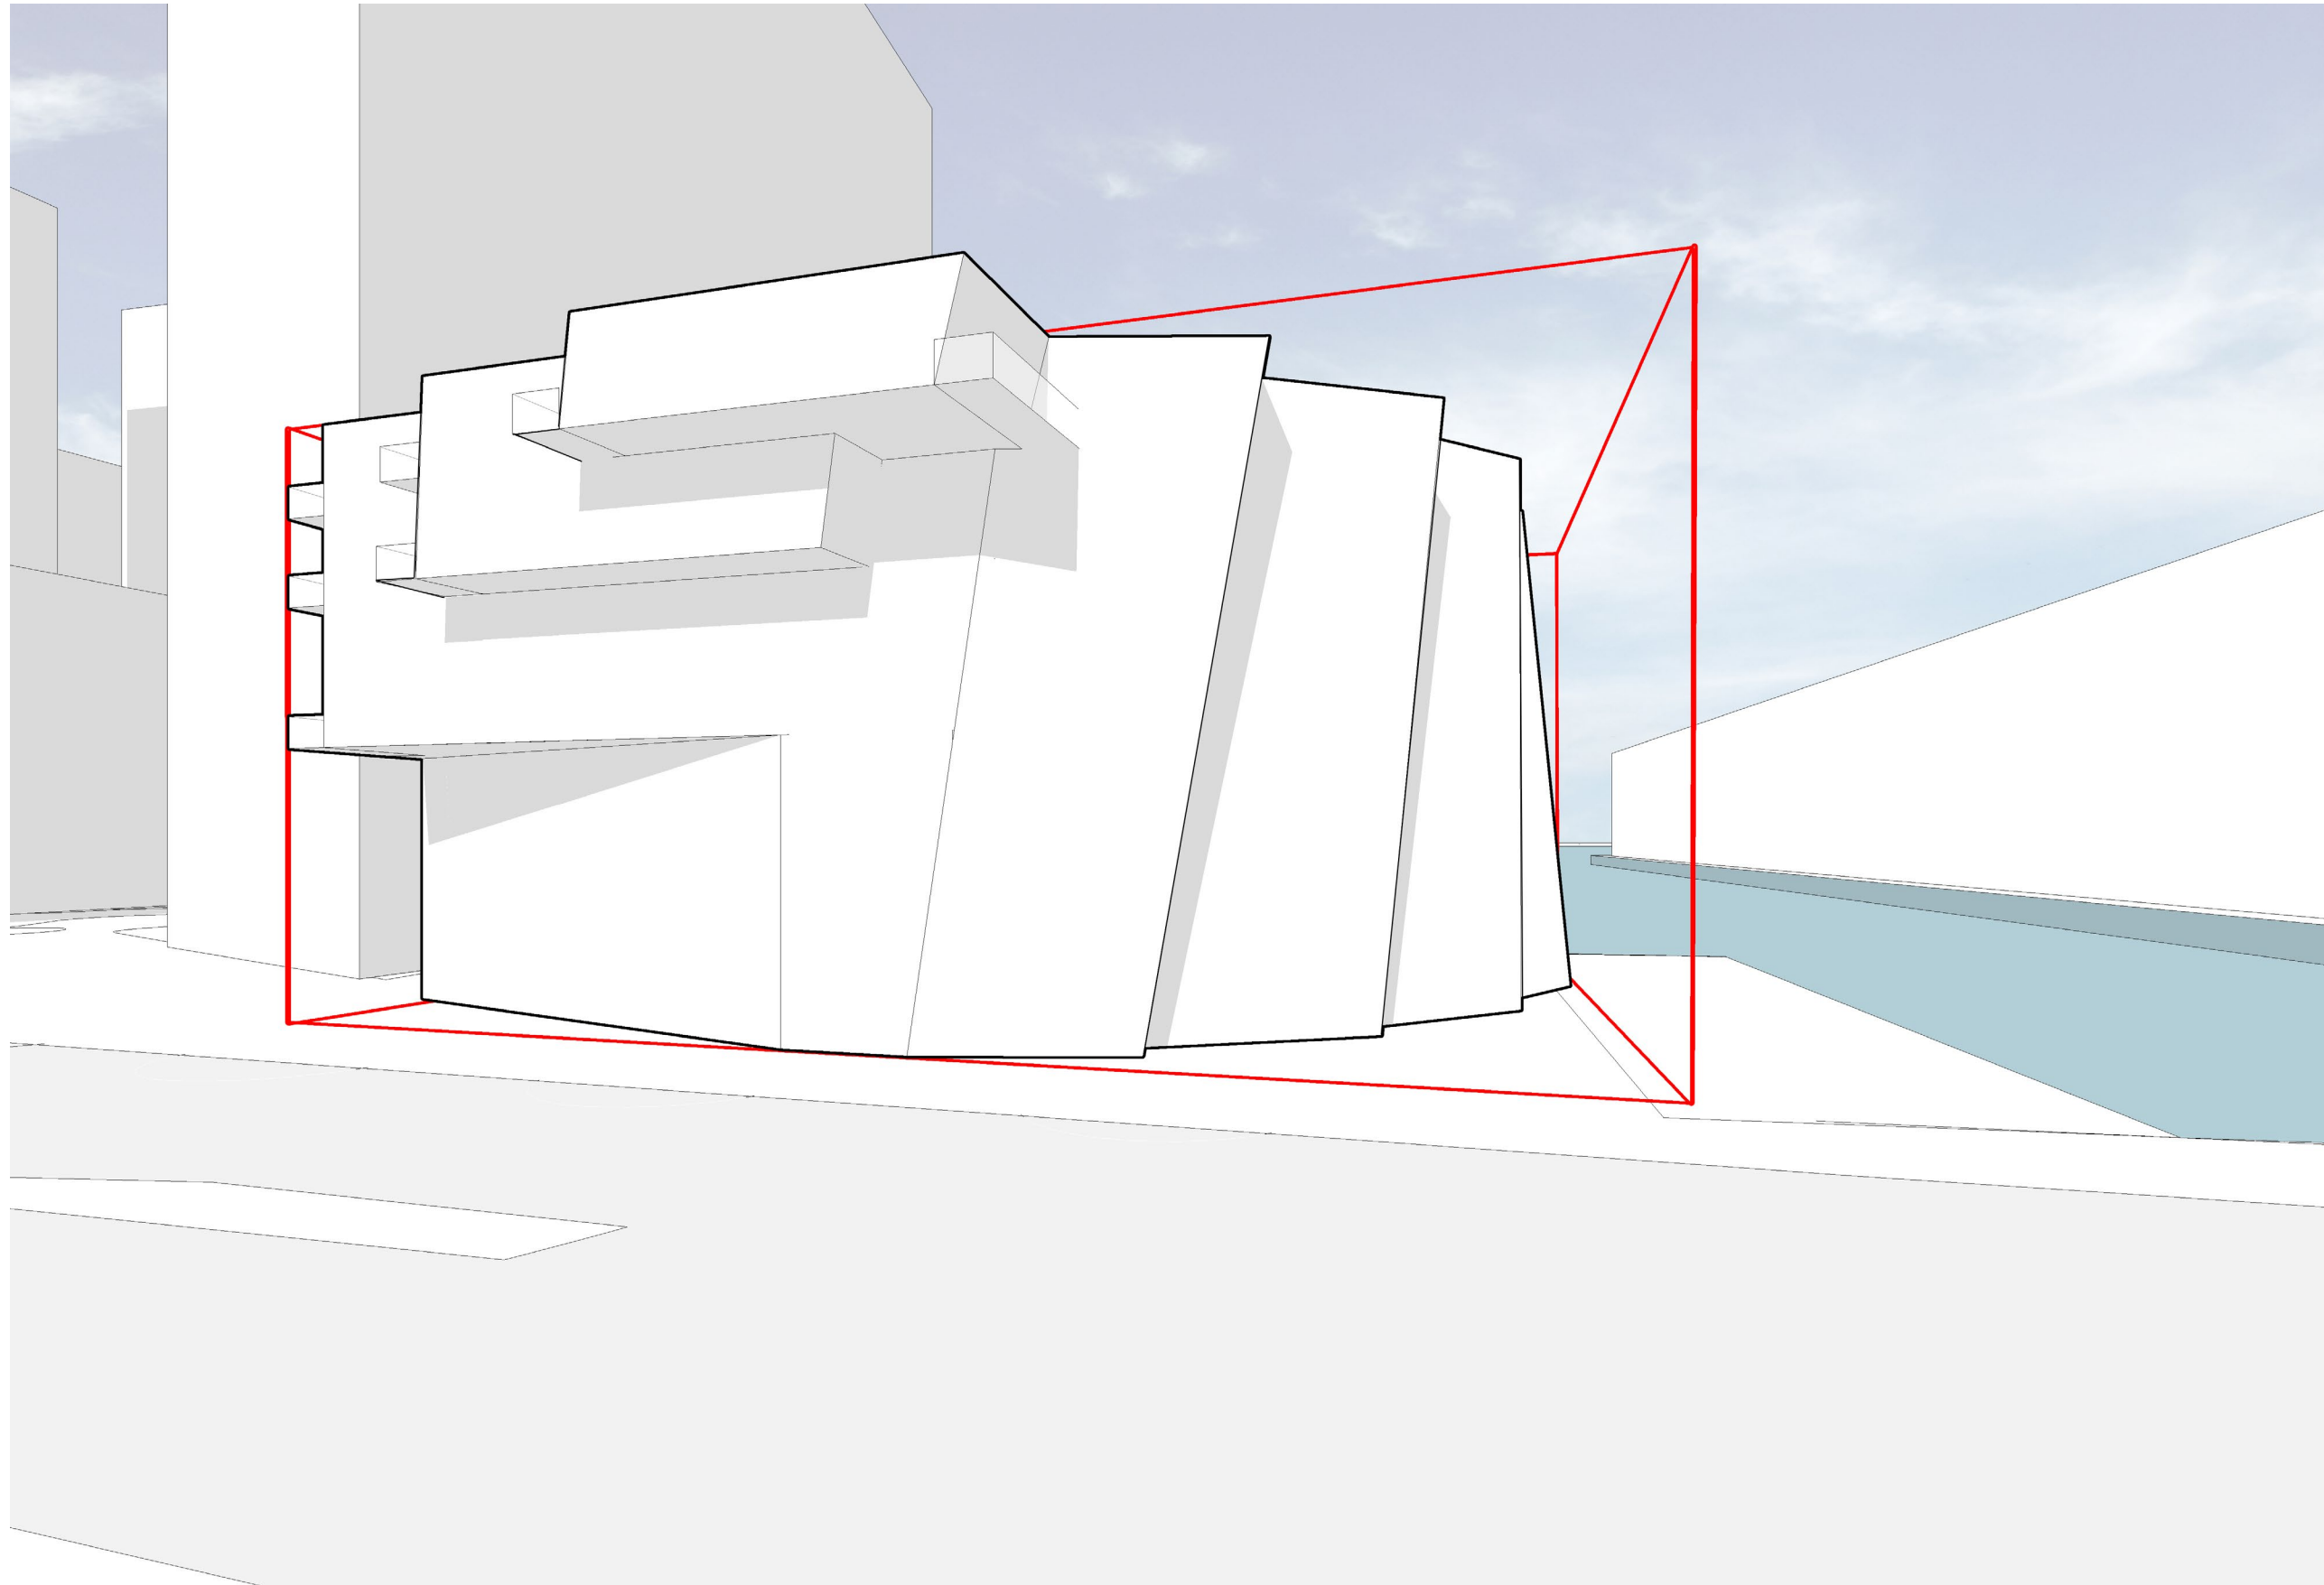

Now or Formerly
MASSACHUSETTS
PORT AUTHORITY
PARCEL ID 0602672000
NO LEGAL REFERENCE

150 SEAPORT BOULEVARD

FEBRUARY 17 : MUNICIPAL HARBOR PLAN ADVISORY COMMITTEE MEETING

OCTOBER 23 : 0900

150 SEAPORT BOULEVARD
Boston, Massachusetts

OCTOBER 23 : 1000

150 SEAPORT BOULEVARD
Boston, Massachusetts

OCTOBER 23 : 1100

150 SEAPORT BOULEVARD
Boston, Massachusetts

OCTOBER 23 : 1200

150 SEAPORT BOULEVARD
Boston, Massachusetts

OCTOBER 23 : 1300

150 SEAPORT BOULEVARD
Boston, Massachusetts

OCTOBER 23 : 1400

150 SEAPORT BOULEVARD
Boston, Massachusetts

OCTOBER 23 : 1500

150 SEAPORT BOULEVARD
Boston, Massachusetts

OCTOBER 23 : 0900 - 1300

150 SEAPORT BOULEVARD
Boston, Massachusetts

OCTOBER 23

0900