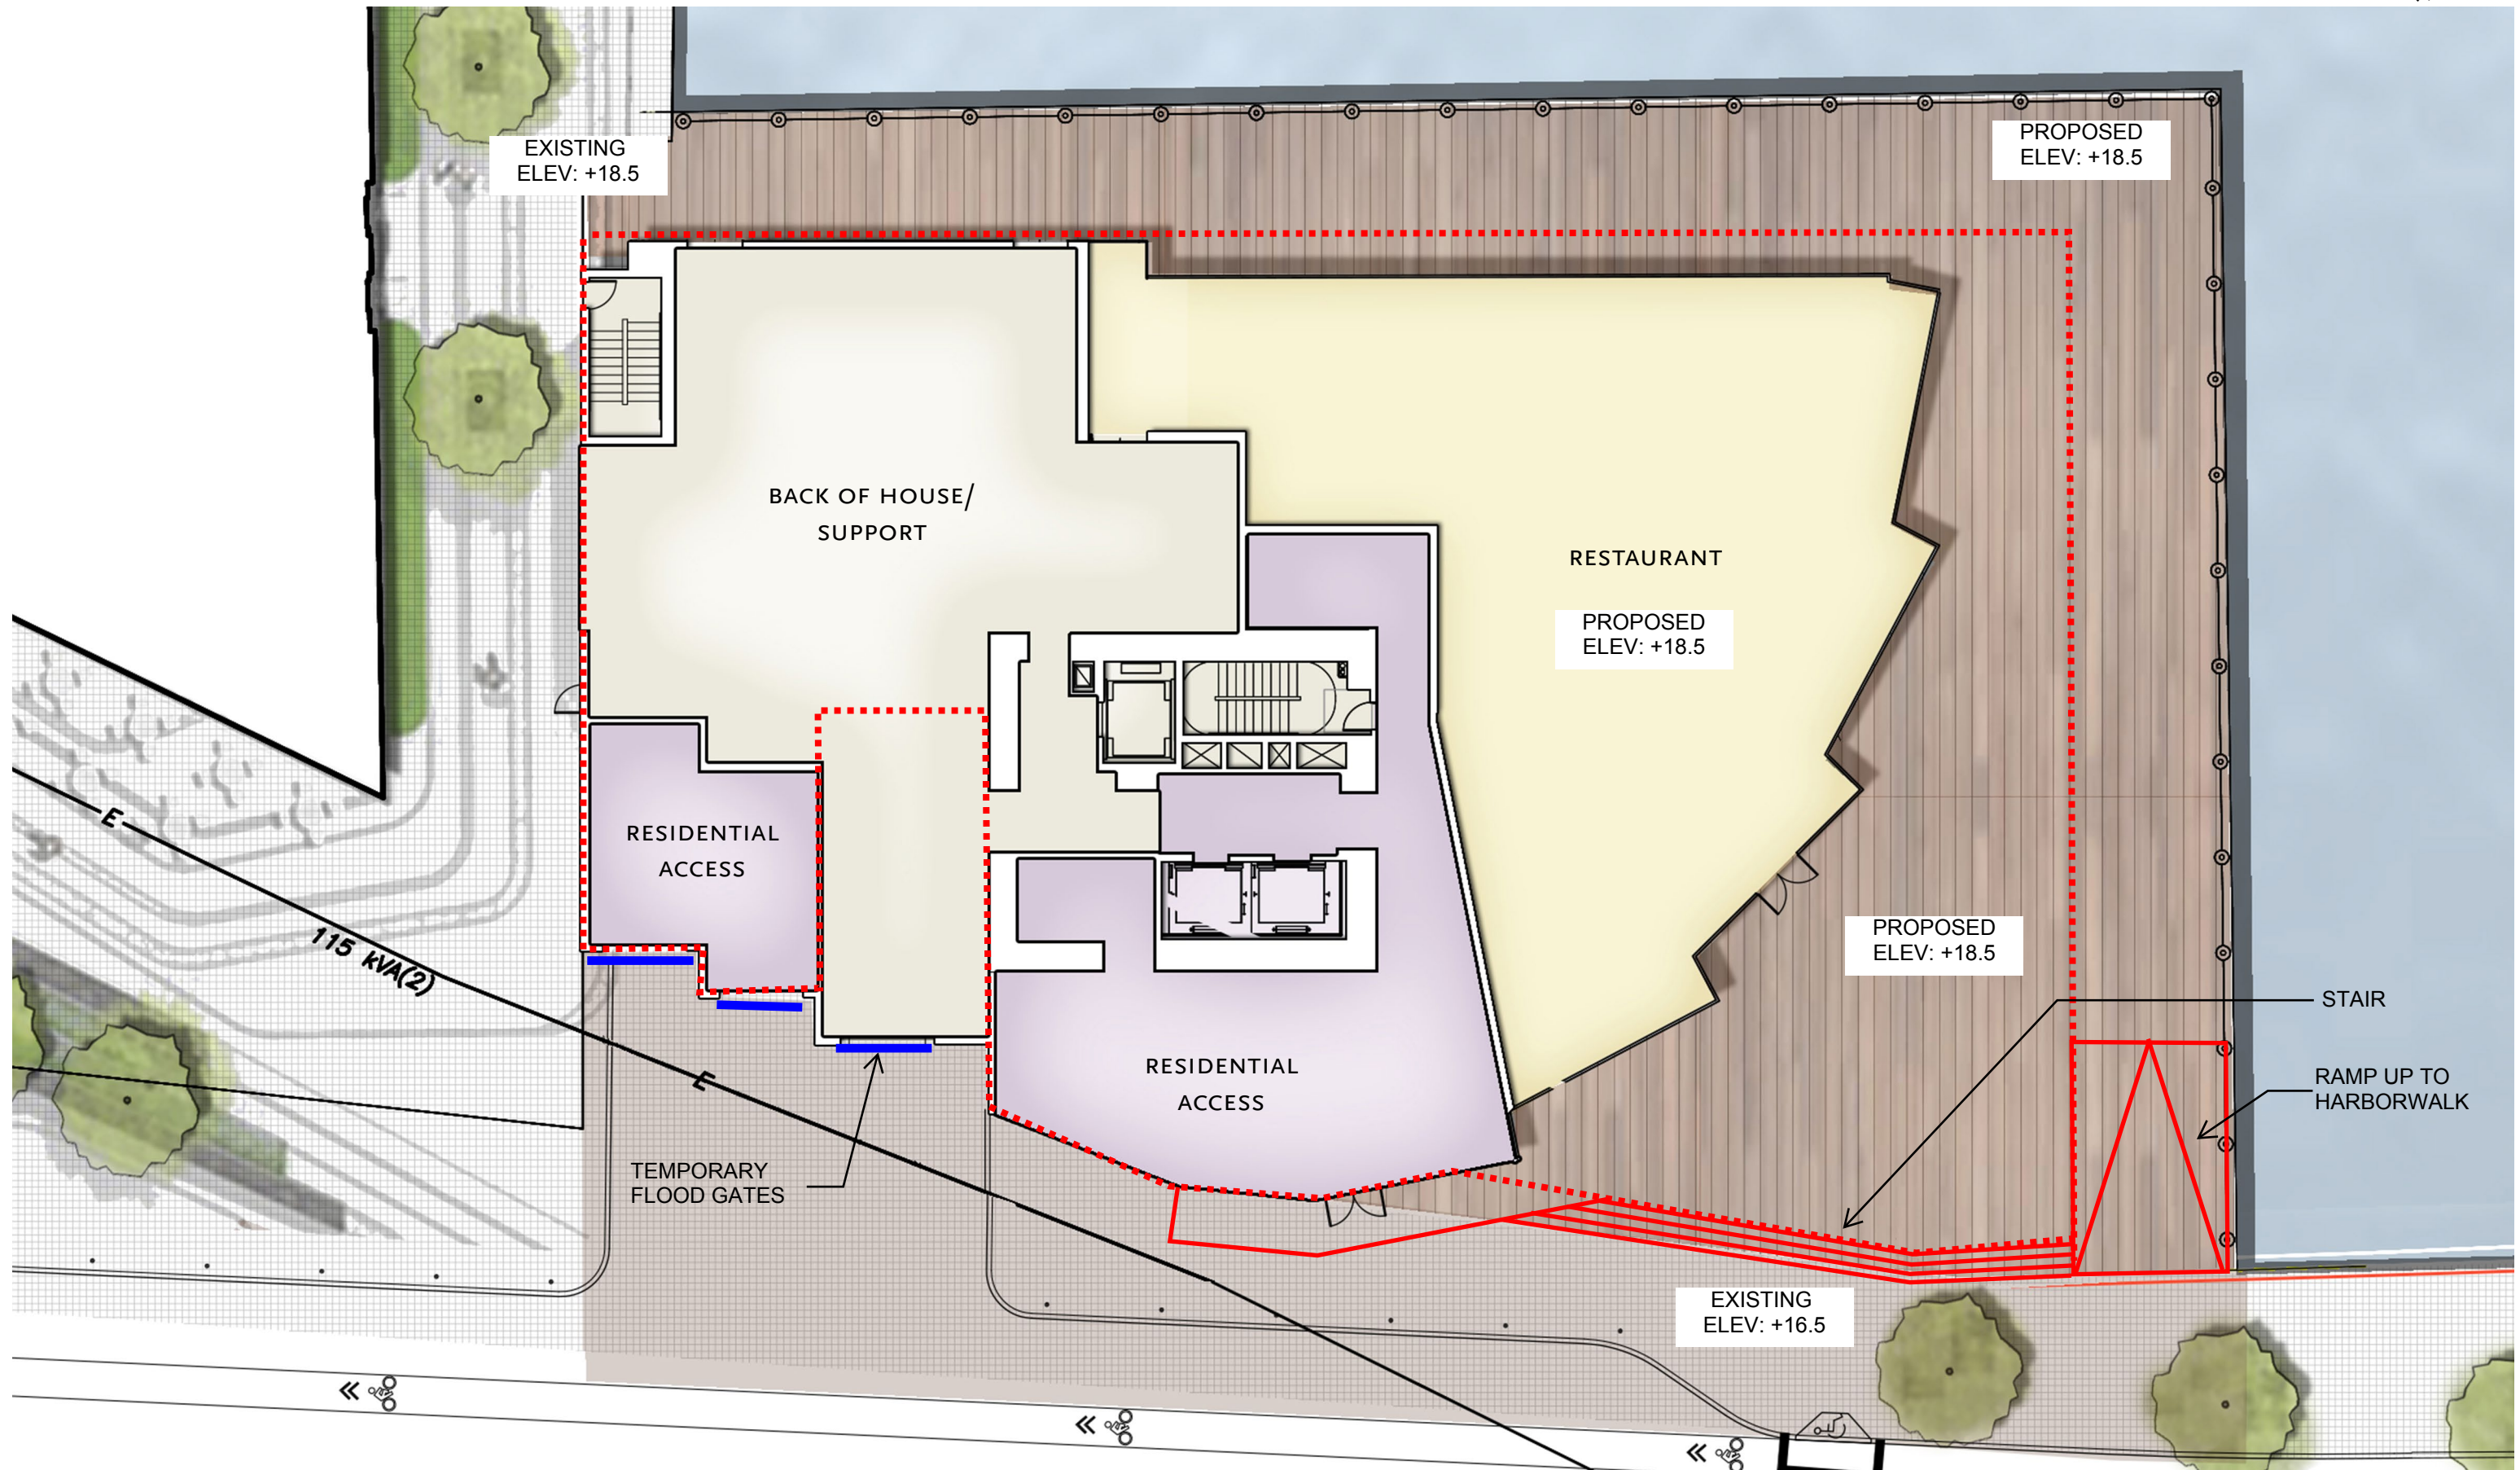

Now or Formerly
MASSACHUSETTS
PORT AUTHORITY
PARCEL ID 0602672000
NO LEGAL REFERENCE

150 SEAPORT BOULEVARD

FEBRUARY 17 : MUNICIPAL HARBOR PLAN ADVISORY COMMITTEE MEETING

OCTOBER 23 : 0900

150 SEAPORT BOULEVARD
Boston, Massachusetts

1200

1500

1000

1300

1600

1100

1400

1700