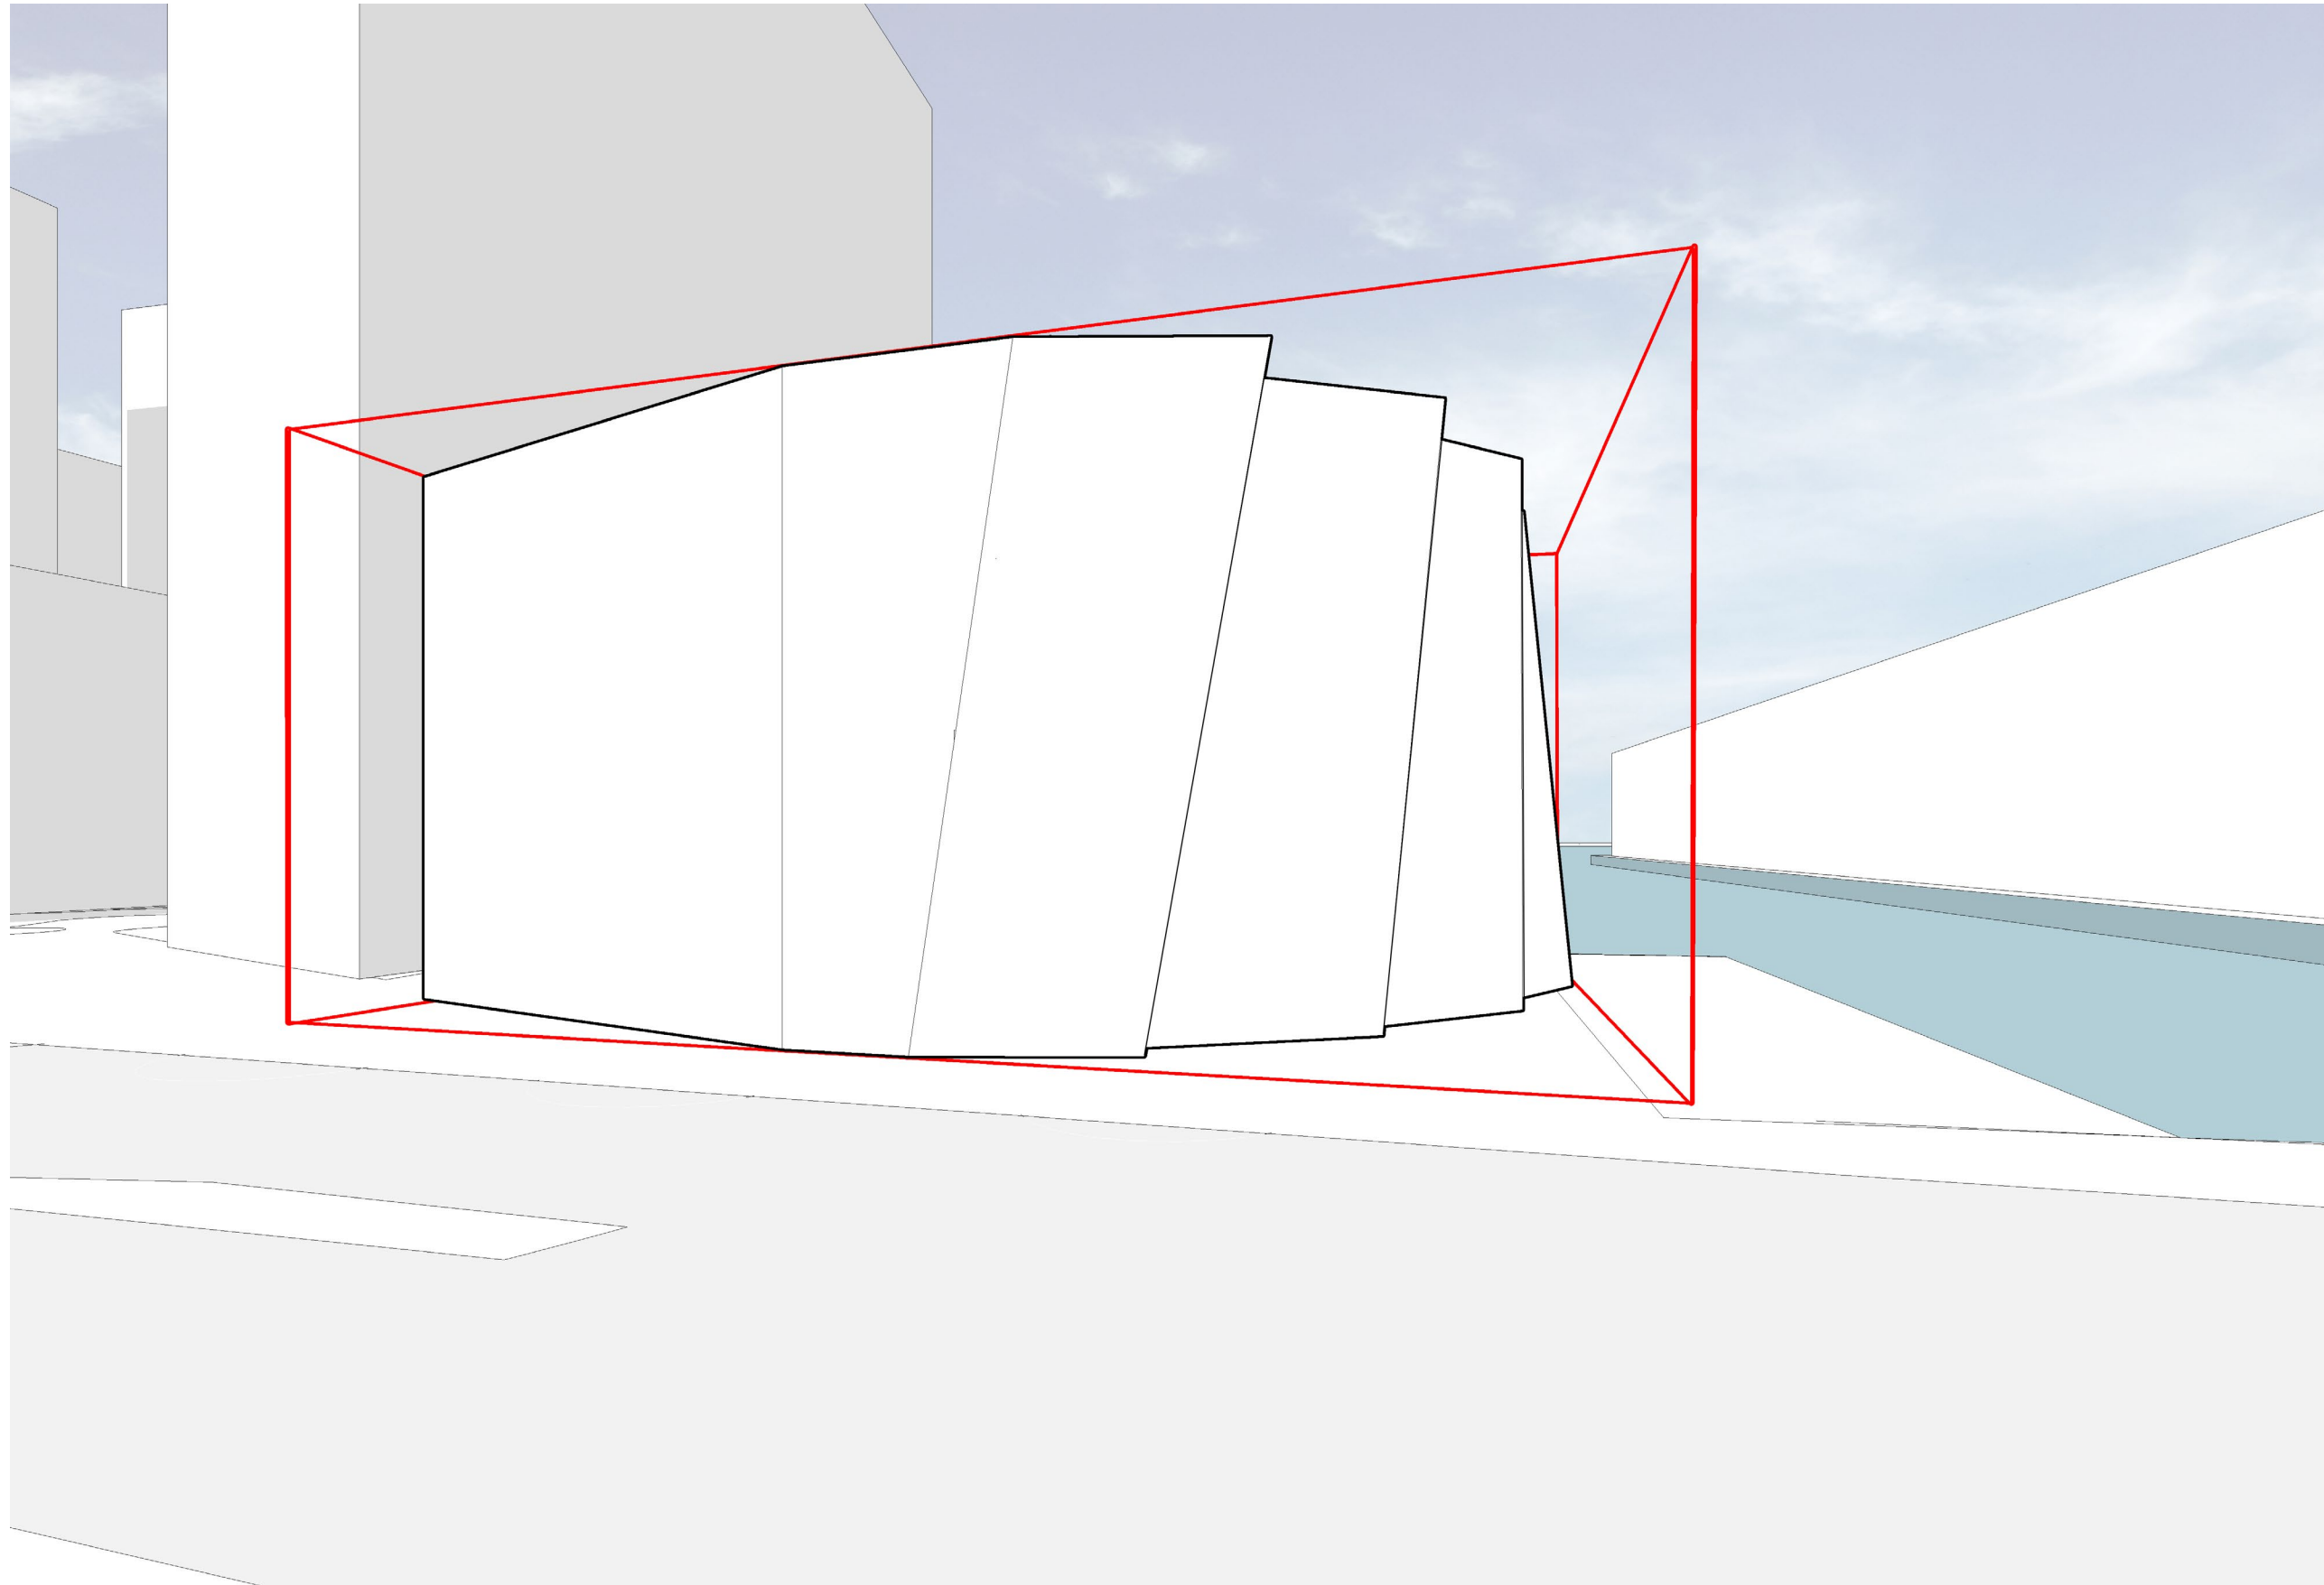

Now or Formerly
MASSACHUSETTS
PORT AUTHORITY
PARCEL ID 0602672000
NO LEGAL REFERENCE

150 SEAPORT BOULEVARD

FEBRUARY 17 : MUNICIPAL HARBOR PLAN ADVISORY COMMITTEE MEETING

OCTOBER 23 : 0900

150 SEAPORT BOULEVARD
Boston, Massachusetts