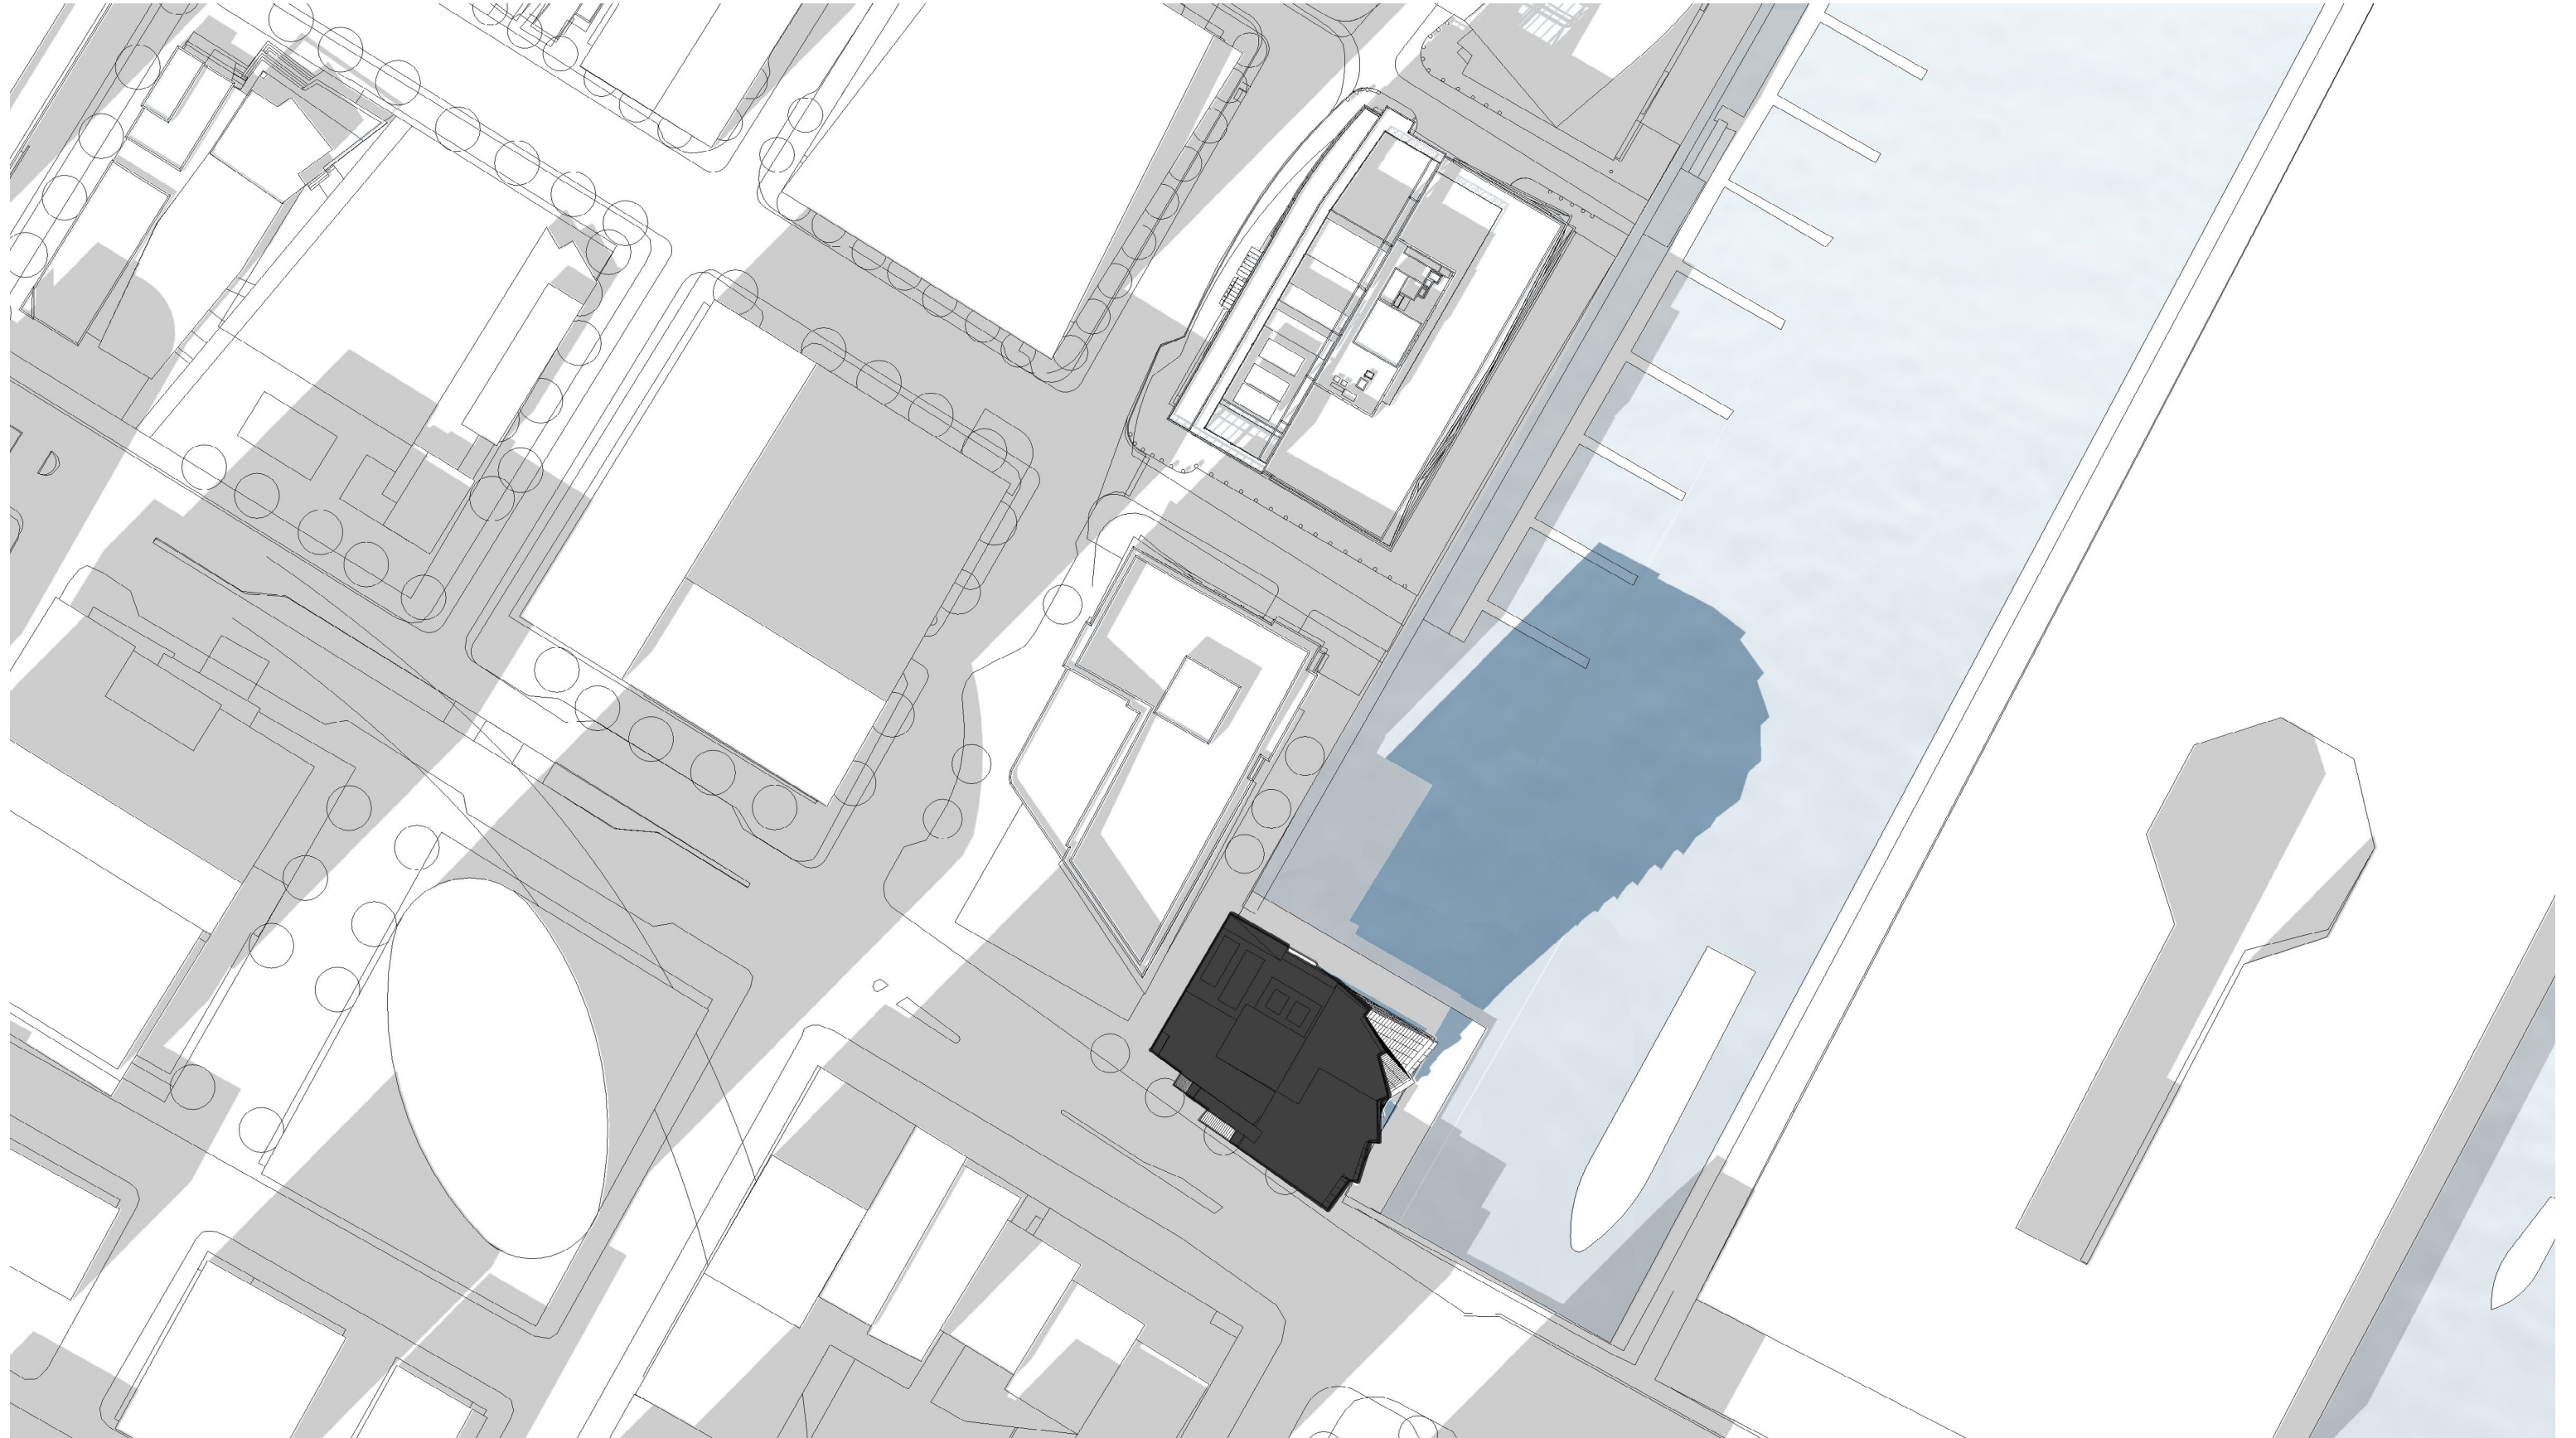

150 SEAPORT BOULEVARD
Boston, Massachusetts

MARCH 21 : 0900

150 SEAPORT BOULEVARD
Boston, Massachusetts

ELKUS MANFREDI ARCHITECTS

MARCH 21 : 1200

150 SEAPORT BOULEVARD
Boston, Massachusetts

ELKUS MANFREDI ARCHITECTS

MARCH 21 : 1500

150 SEAPORT BOULEVARD
Boston, Massachusetts

ELKUS MANFREDI ARCHITECTS

JUNE 21 : 0900

150 SEAPORT BOULEVARD
Boston, Massachusetts

ELKUS MANFREDI ARCHITECTS

JUNE 21 : 1200

150 SEAPORT BOULEVARD
Boston, Massachusetts