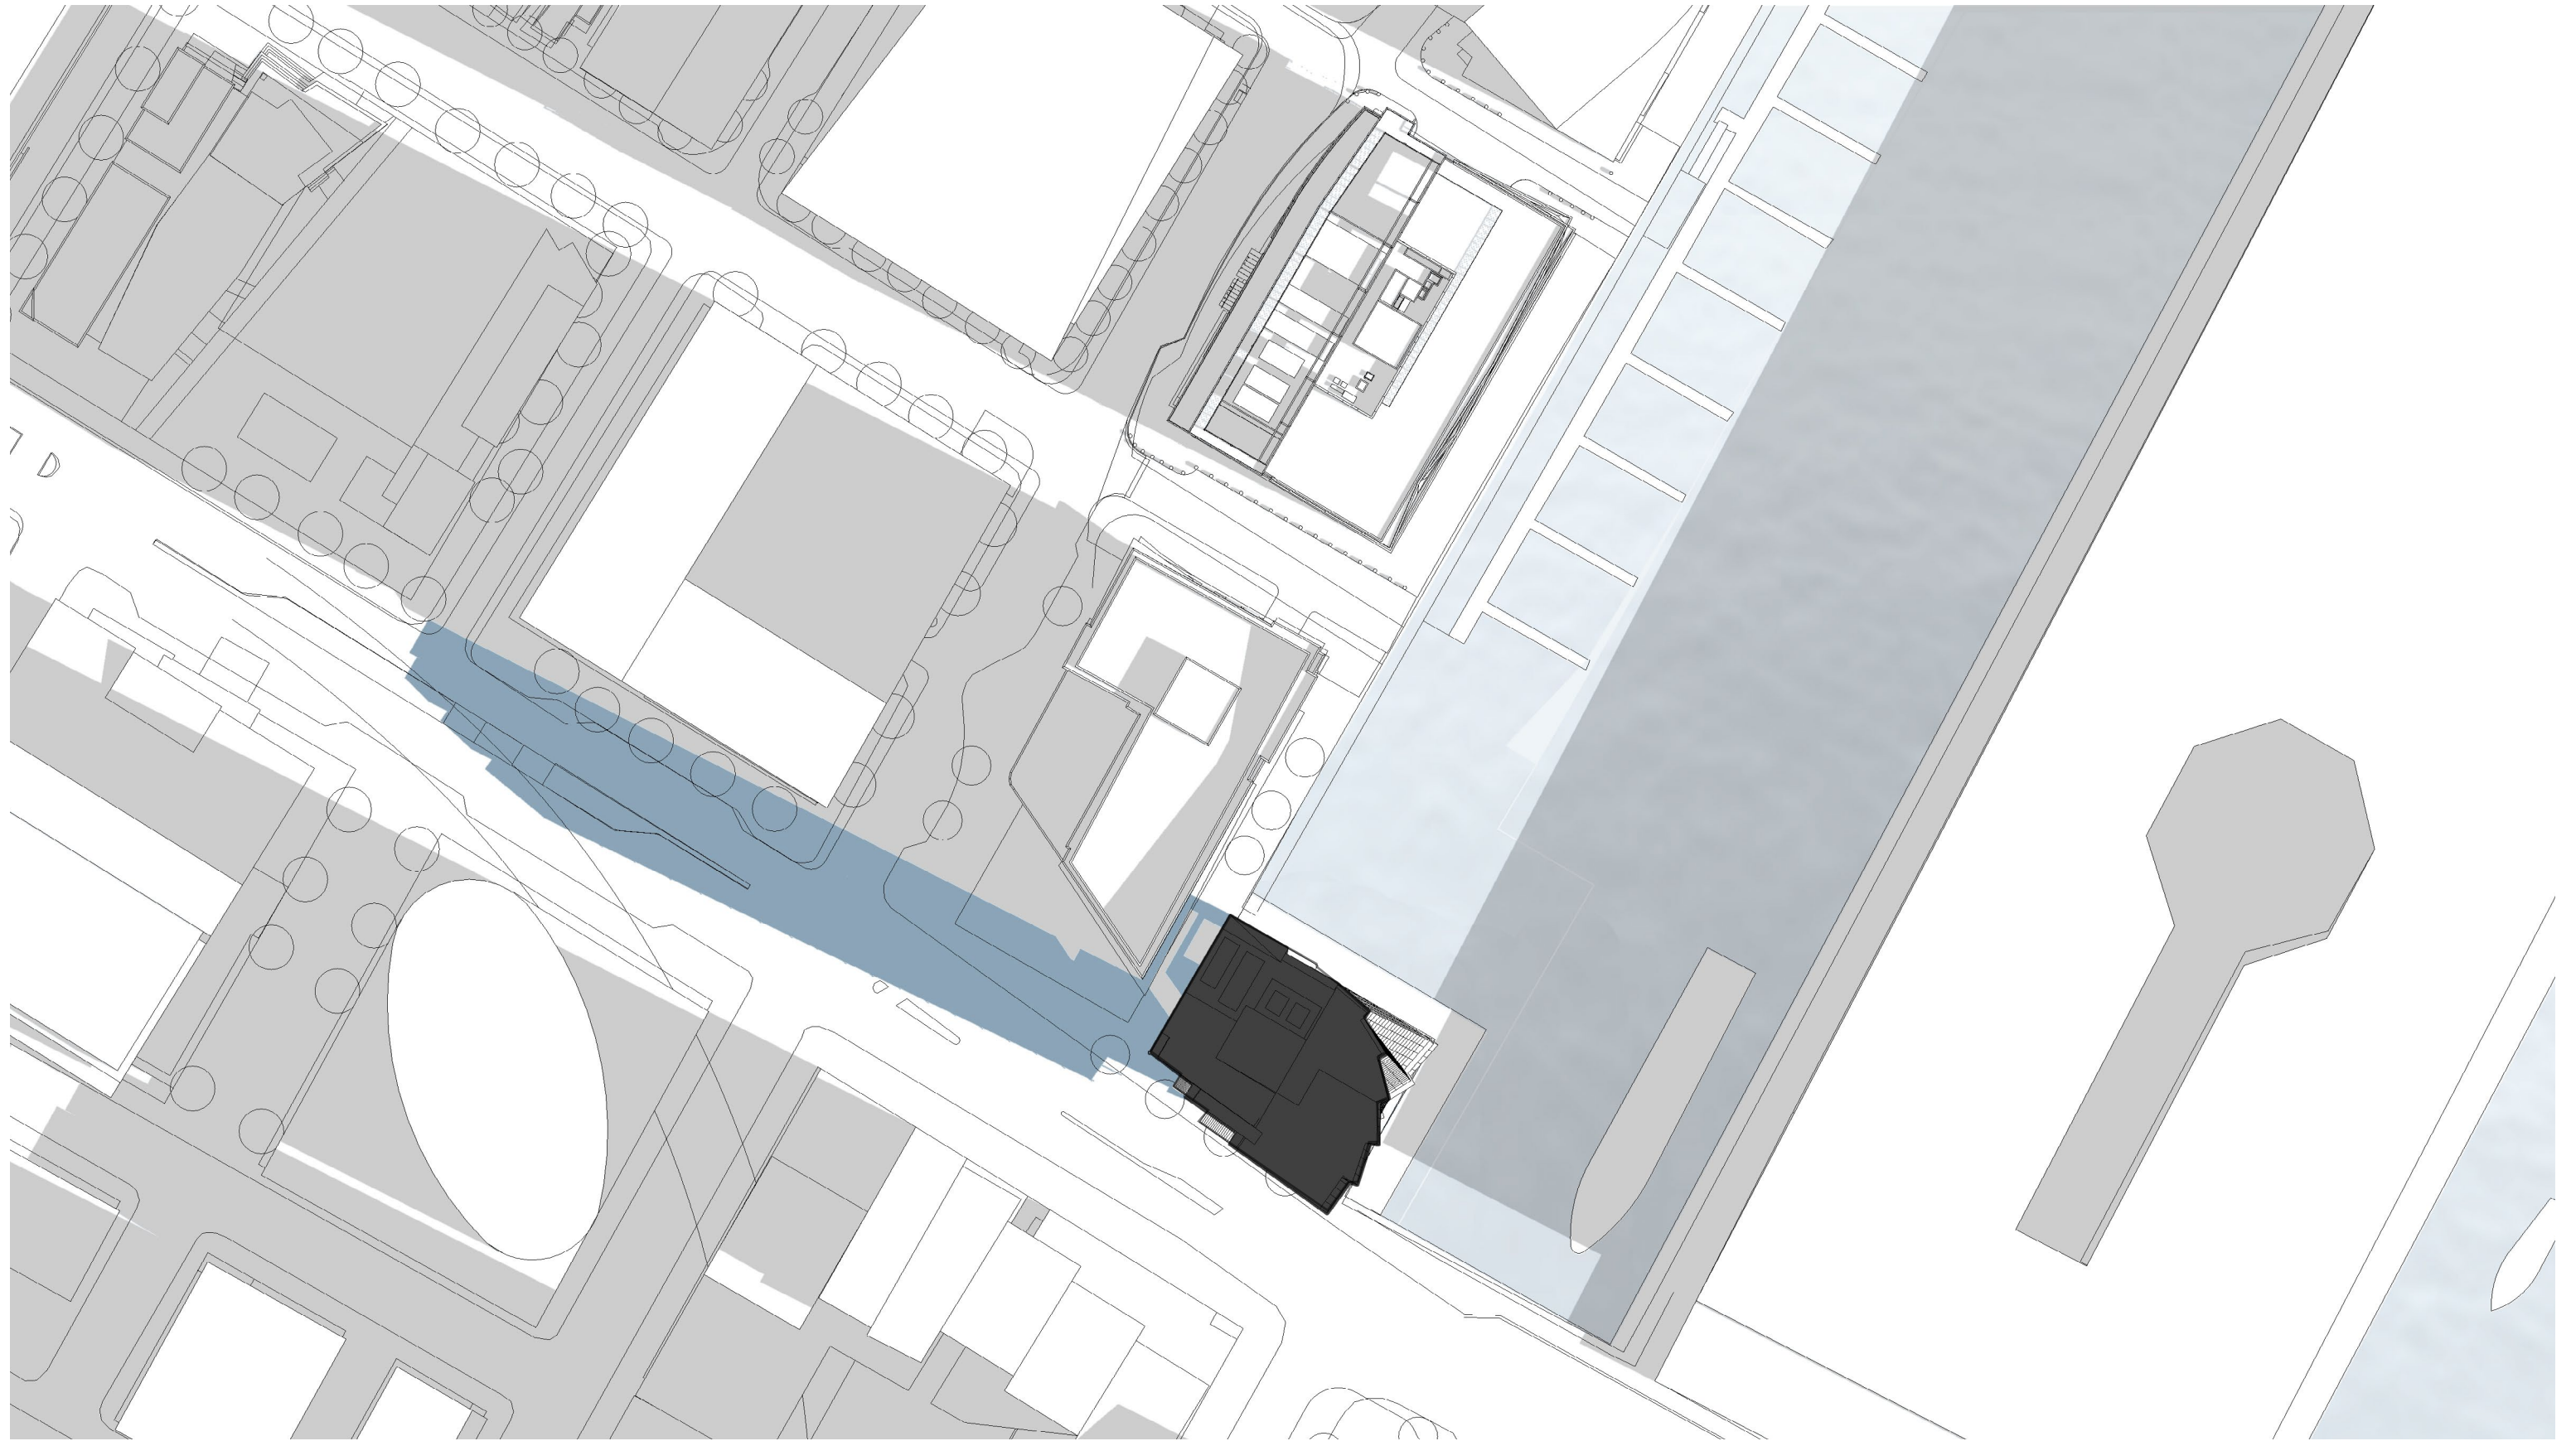

ELKUS MANFREDI ARCHITECTS

JUNE 21 : 1500

150 SEAPORT BOULEVARD
Boston, Massachusetts

ELKUS MANFREDI ARCHITECTS

SEPTEMBER 21 : 0900

150 SEAPORT BOULEVARD
Boston, Massachusetts

ELKUS MANFREDI ARCHITECTS

SEPTEMBER 21 : 1200