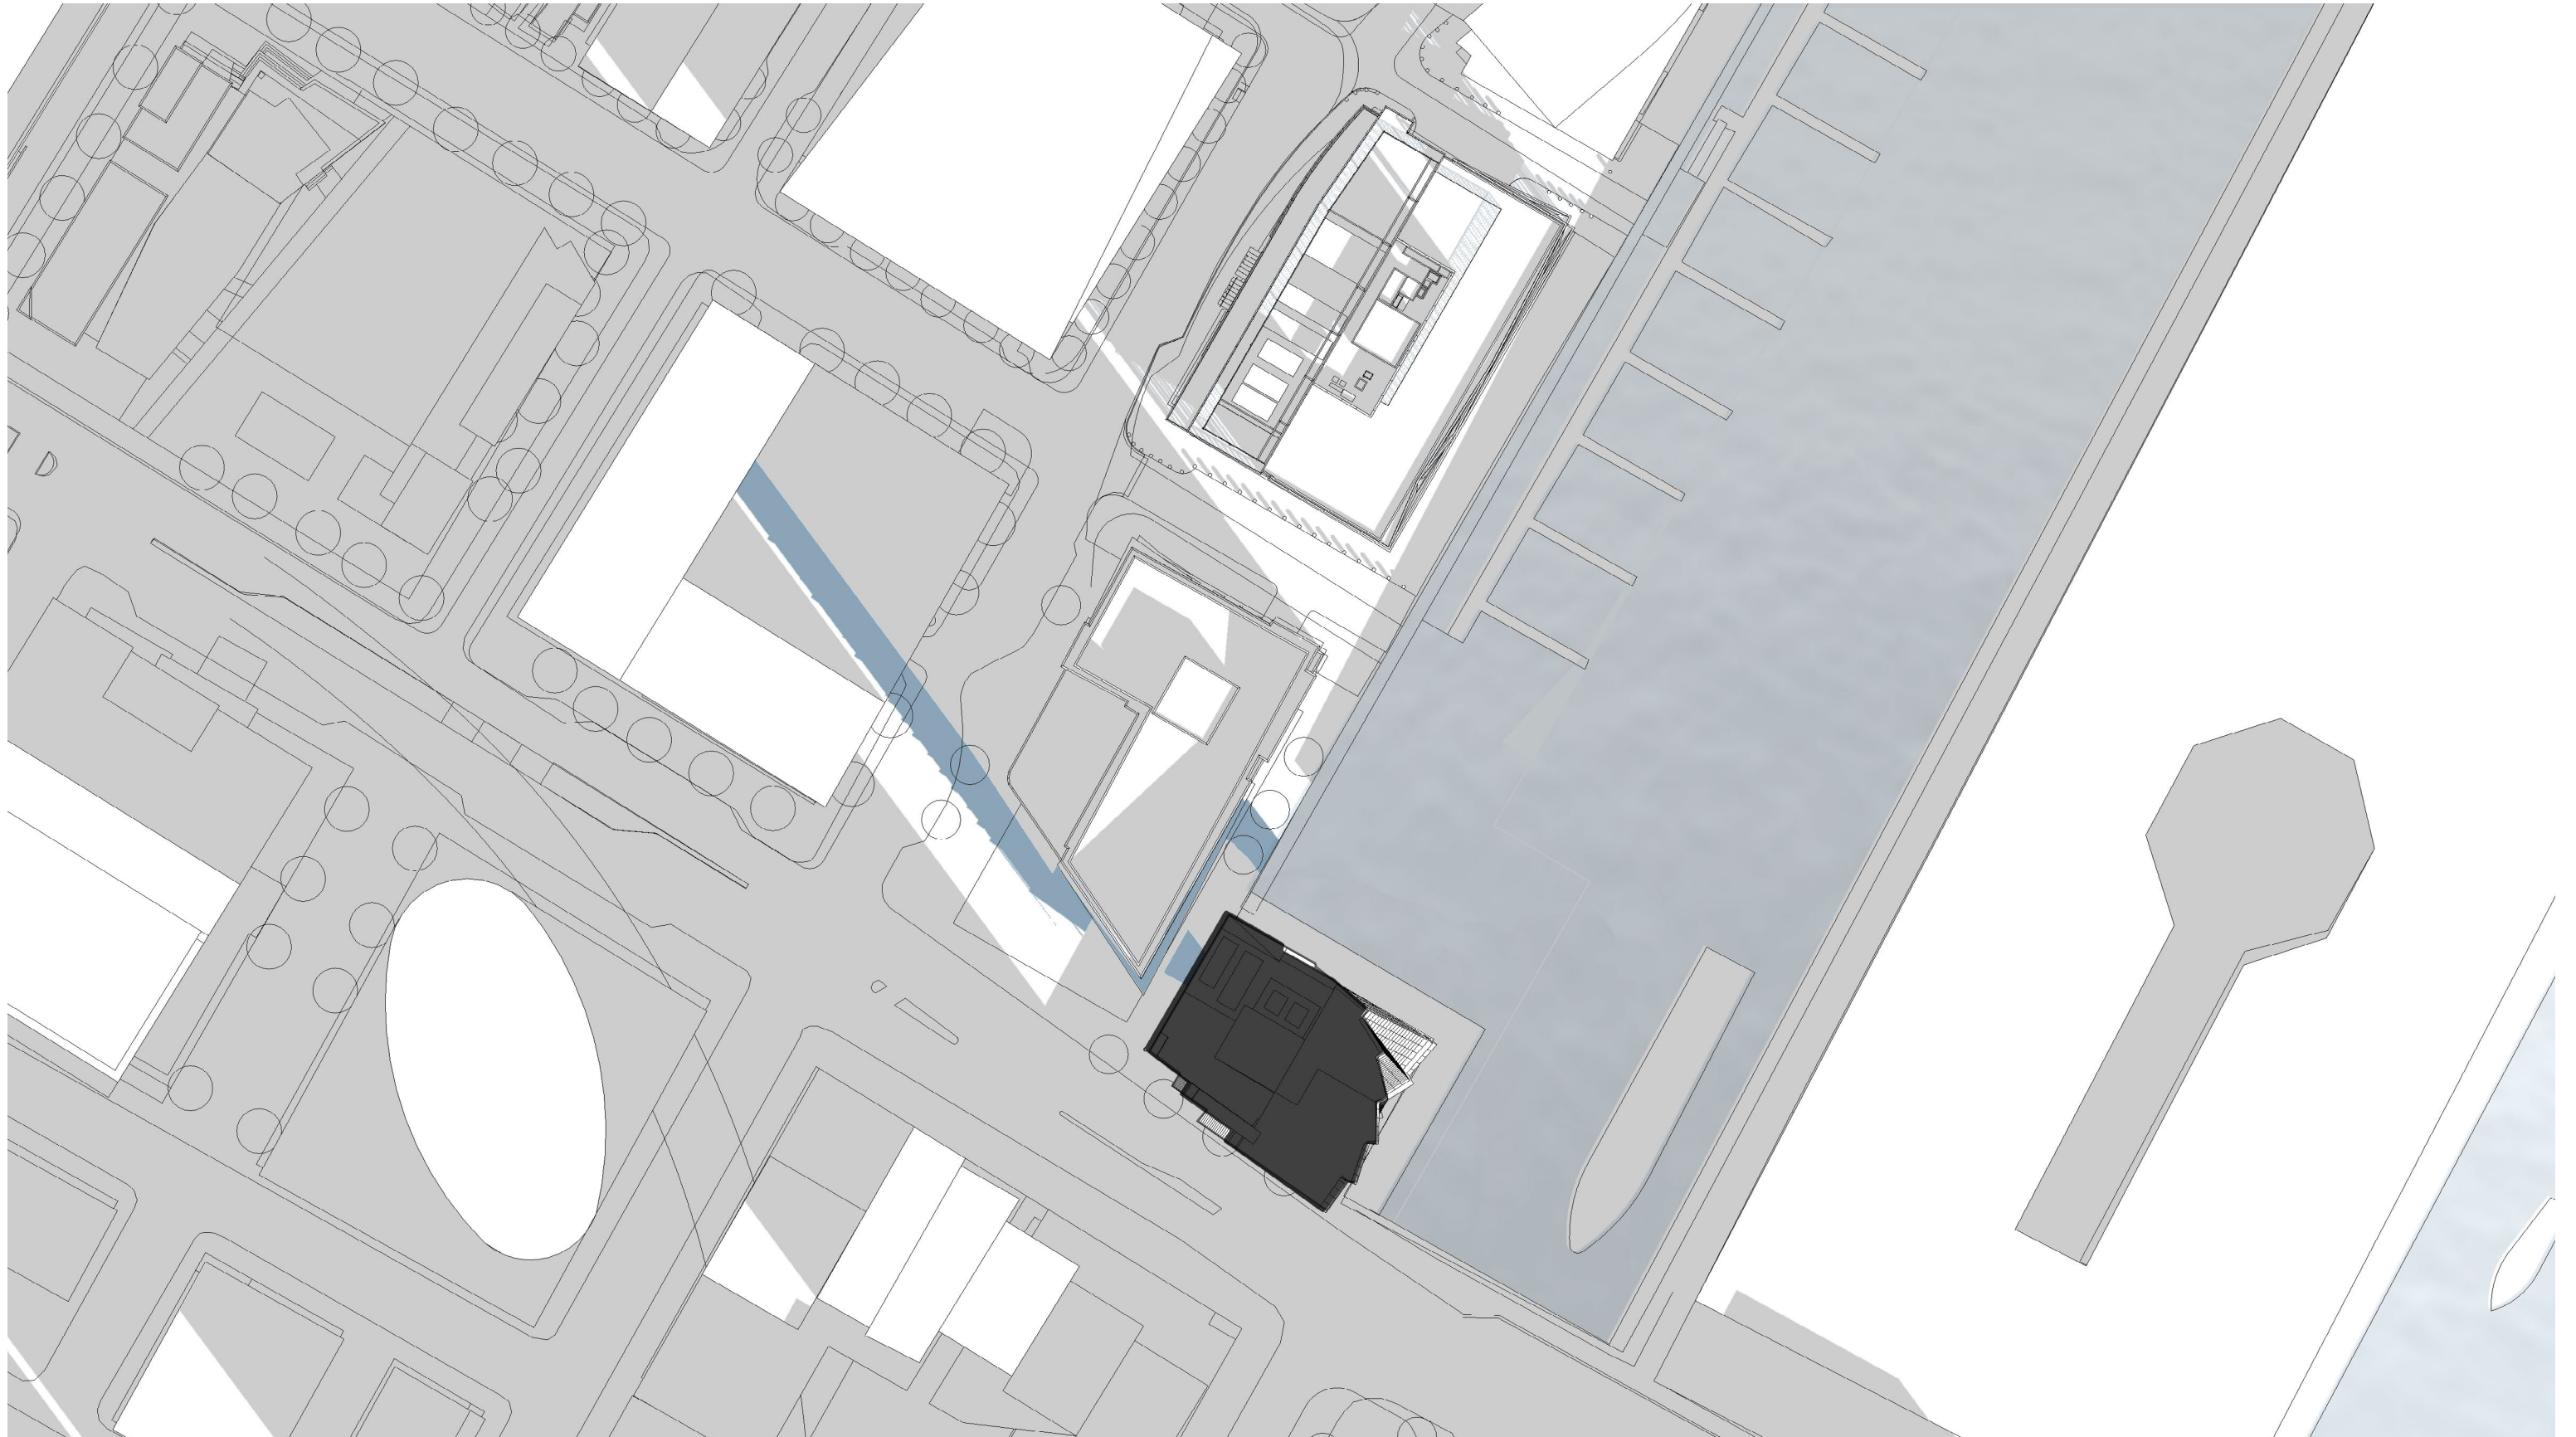

150 SEAPORT BOULEVARD
Boston, Massachusetts

ELKUS MANFREDI ARCHITECTS

SEPTEMBER 21 : 1500

150 SEAPORT BOULEVARD
Boston, Massachusetts

DECEMBER 21 : 0900

150 SEAPORT BOULEVARD
Boston, Massachusetts

ELKUS MANFREDI ARCHITECTS

DECEMBER 21 : 1200

150 SEAPORT BOULEVARD
Boston, Massachusetts

ELKUS MANFREDI ARCHITECTS

DECEMBER 21 : 1500

150 SEAPORT BOULEVARD
Boston, Massachusetts

ELKUS MANFREDI ARCHITECTS