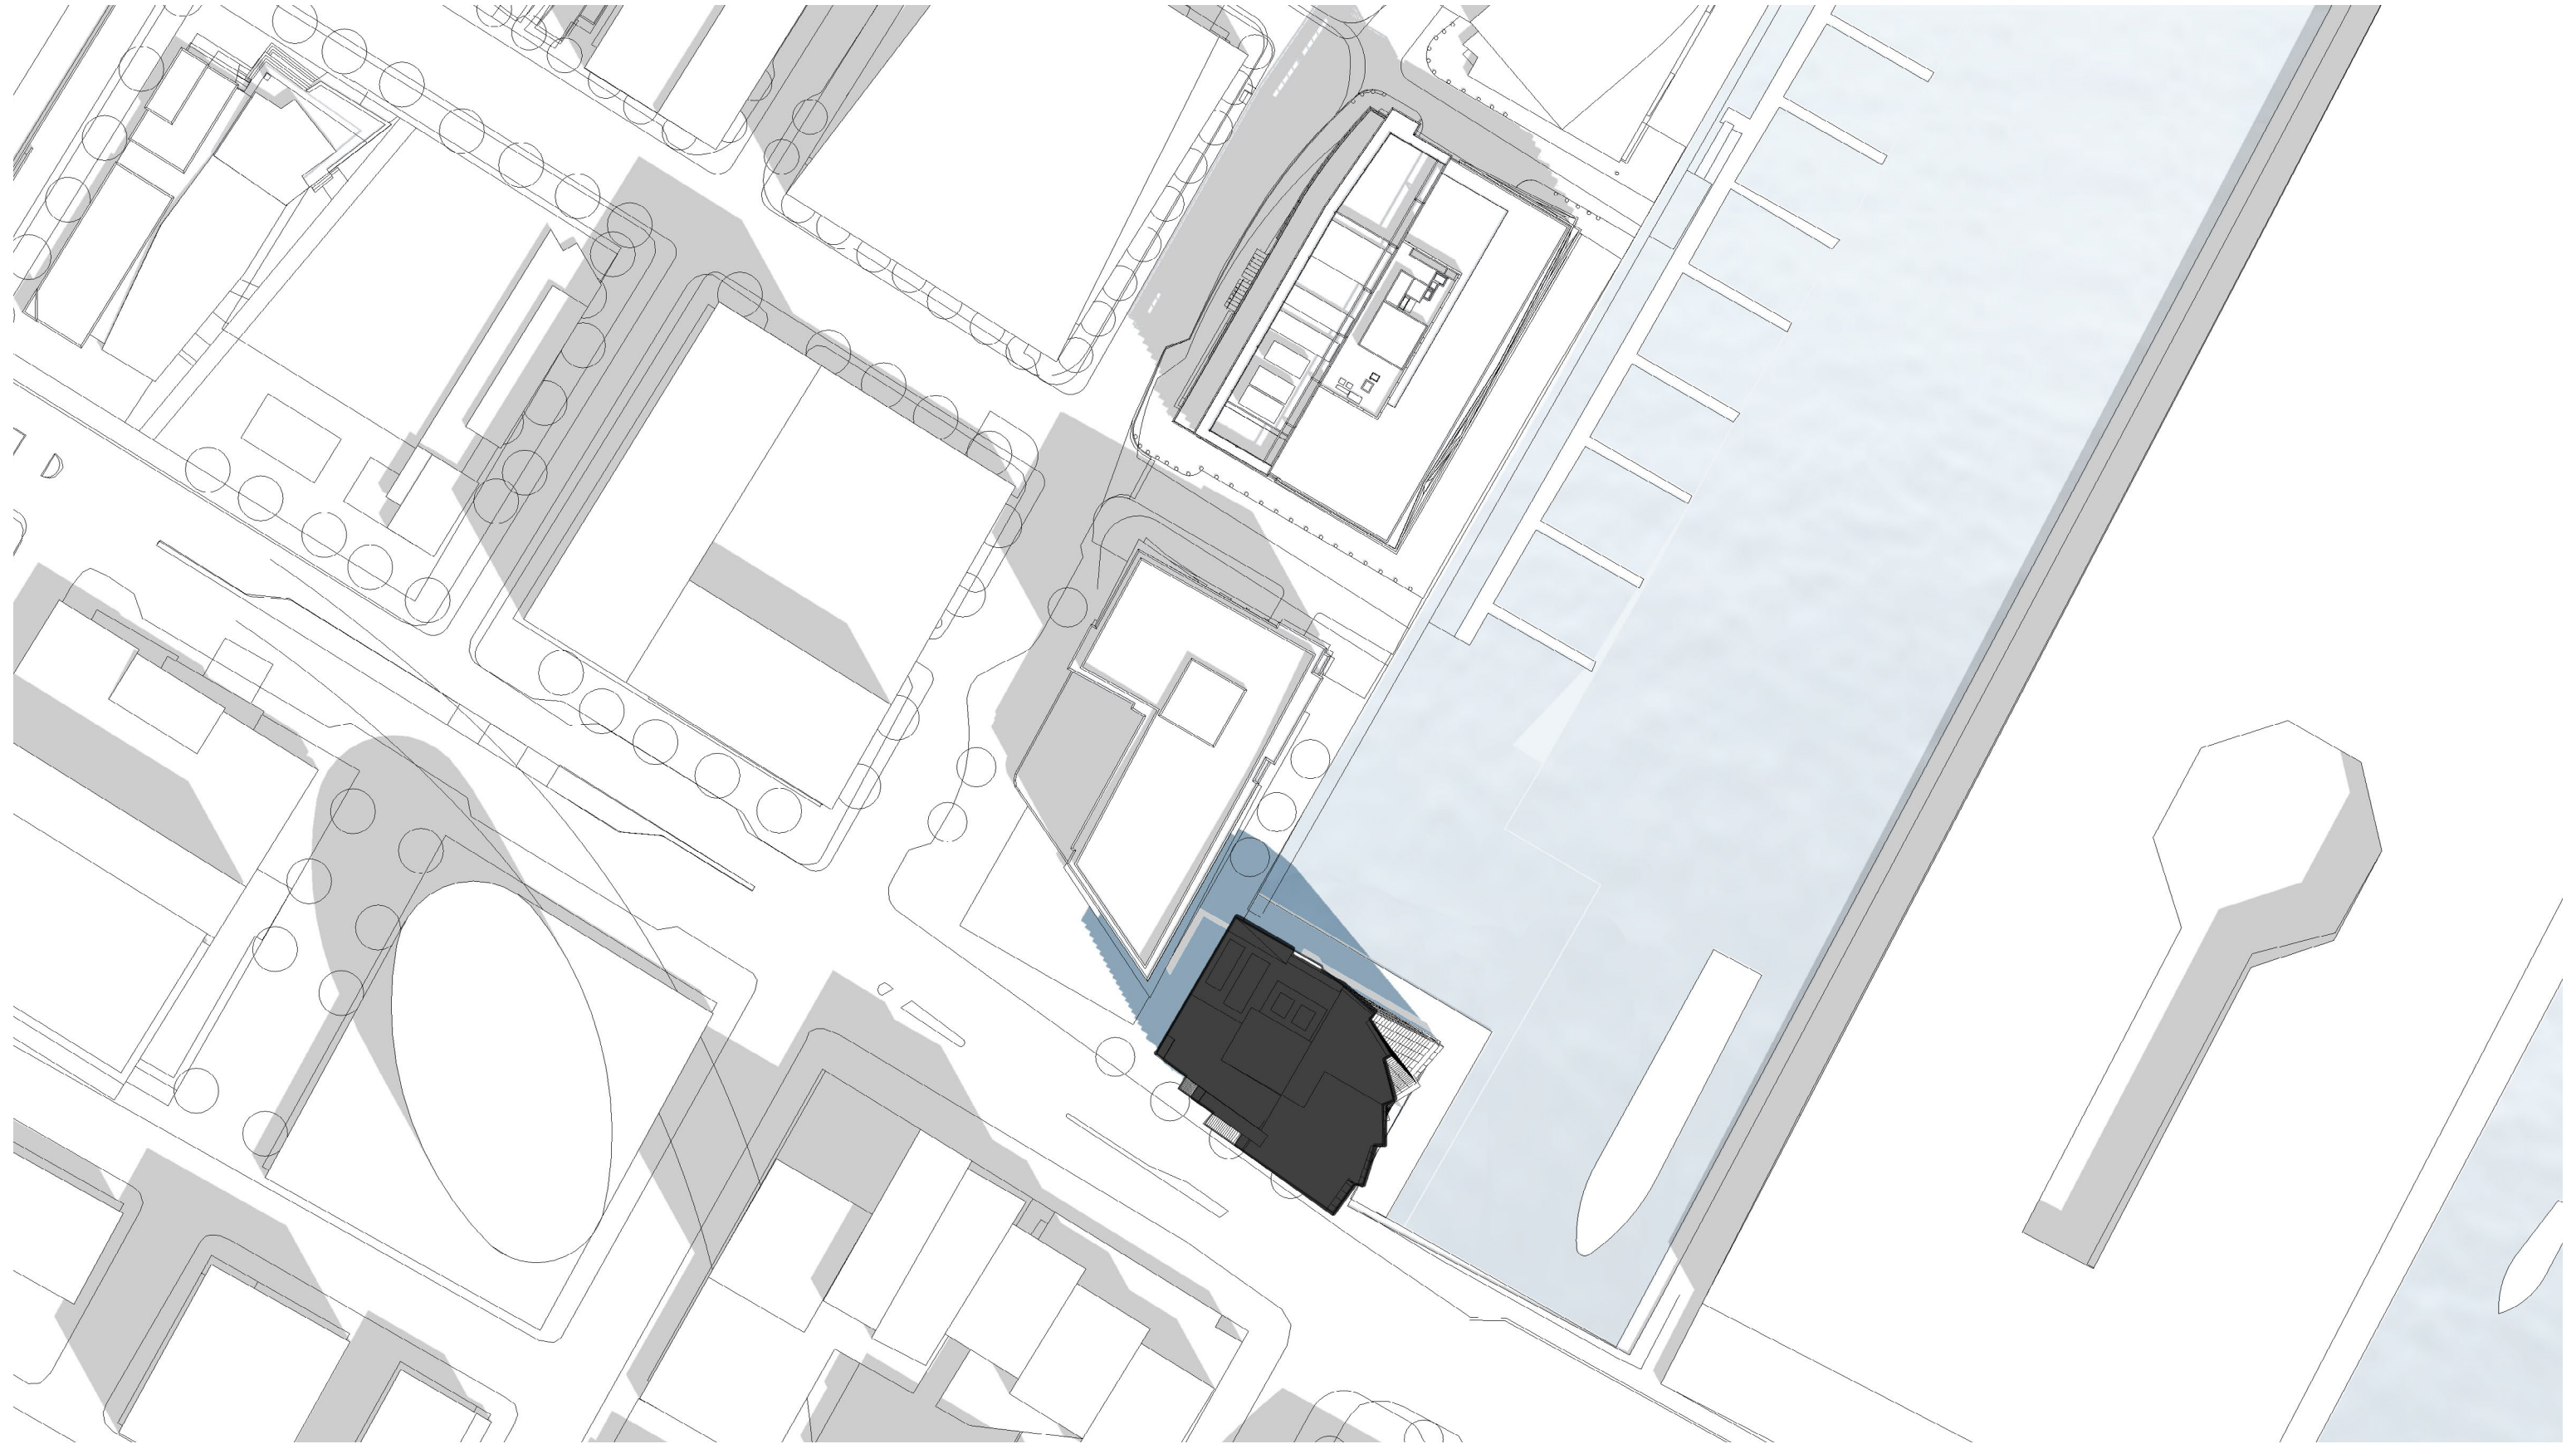

MARCH 21 : 1500

150 SEAPORT BOULEVARD
Boston, Massachusetts

ELKUS MANFREDI ARCHITECTS

JUNE 21 : 0900

150 SEAPORT BOULEVARD
Boston, Massachusetts

ELKUS MANFREDI ARCHITECTS

JUNE 21 : 1200

150 SEAPORT BOULEVARD
Boston, Massachusetts

ELKUS MANFREDI ARCHITECTS

JUNE 21 : 1500

150 SEAPORT BOULEVARD
Boston, Massachusetts

ELKUS MANFREDI ARCHITECTS

SEPTEMBER 21 : 0900

150 SEAPORT BOULEVARD
Boston, Massachusetts

ELKUS MANFREDI ARCHITECTS

SEPTEMBER 21 : 1200