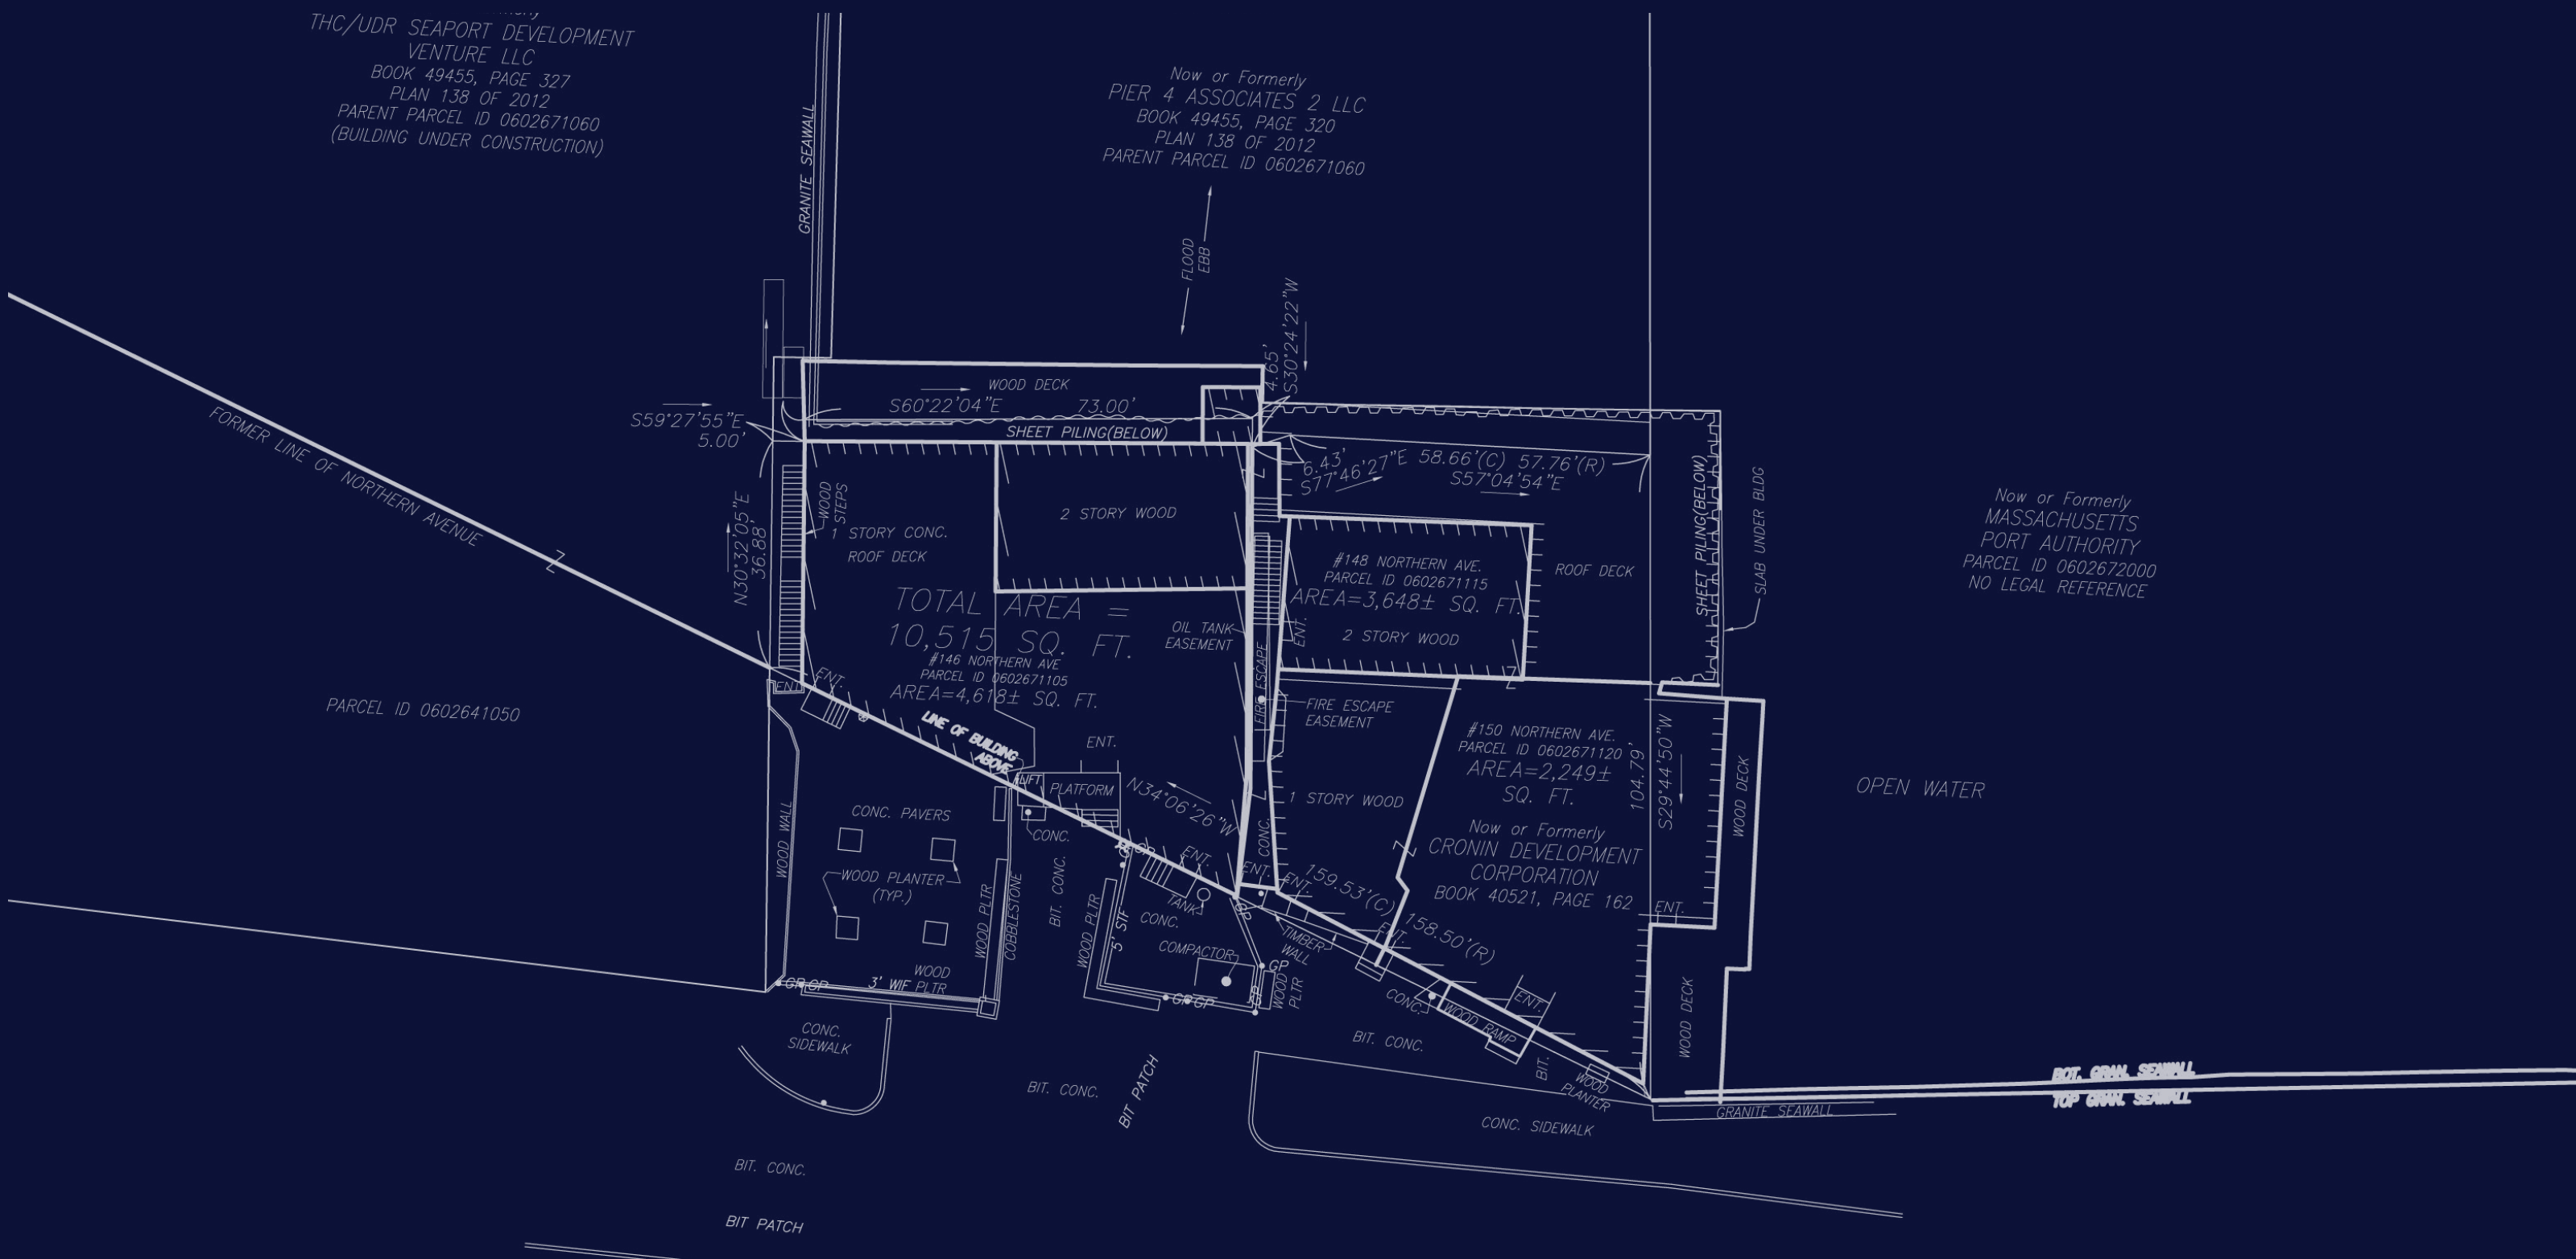

THC/UDR SEAPORT DEVELOPMENT
VENTURE LLC
BOOK 49455, PAGE 327
PLAN 138 OF 2012
PARENT PARCEL ID 0602671060
(BUILDING UNDER CONSTRUCTION)

Now or Formerly
PIER 4 ASSOCIATES 2 LLC
BOOK 49455, PAGE 320
PLAN 138 OF 2012
PARENT PARCEL ID 0602671060

Now or Formerly
MASSACHUSETTS
PORT AUTHORITY
PARCEL ID 0602672000
NO LEGAL REFERENCE

150 SEAPORT BOULEVARD

FEBRUARY 17 : MUNICIPAL HARBOR PLAN ADVISORY COMMITTEE MEETING

OCTOBER 23 : 0900

150 SEAPORT BOULEVARD
Boston, Massachusetts

OCTOBER 23 : 1000

150 SEAPORT BOULEVARD
Boston, Massachusetts

OCTOBER 23 : 1100

150 SEAPORT BOULEVARD
Boston, Massachusetts

OCTOBER 23 : 1200

150 SEAPORT BOULEVARD
Boston, Massachusetts

OCTOBER 23 : 1300

150 SEAPORT BOULEVARD
Boston, Massachusetts

OCTOBER 23 : 1400

150 SEAPORT BOULEVARD
Boston, Massachusetts

OCTOBER 23 : 1500

150 SEAPORT BOULEVARD
Boston, Massachusetts

OCTOBER 23 : 0900 - 1300

150 SEAPORT BOULEVARD
Boston, Massachusetts

OCTOBER 23

0900