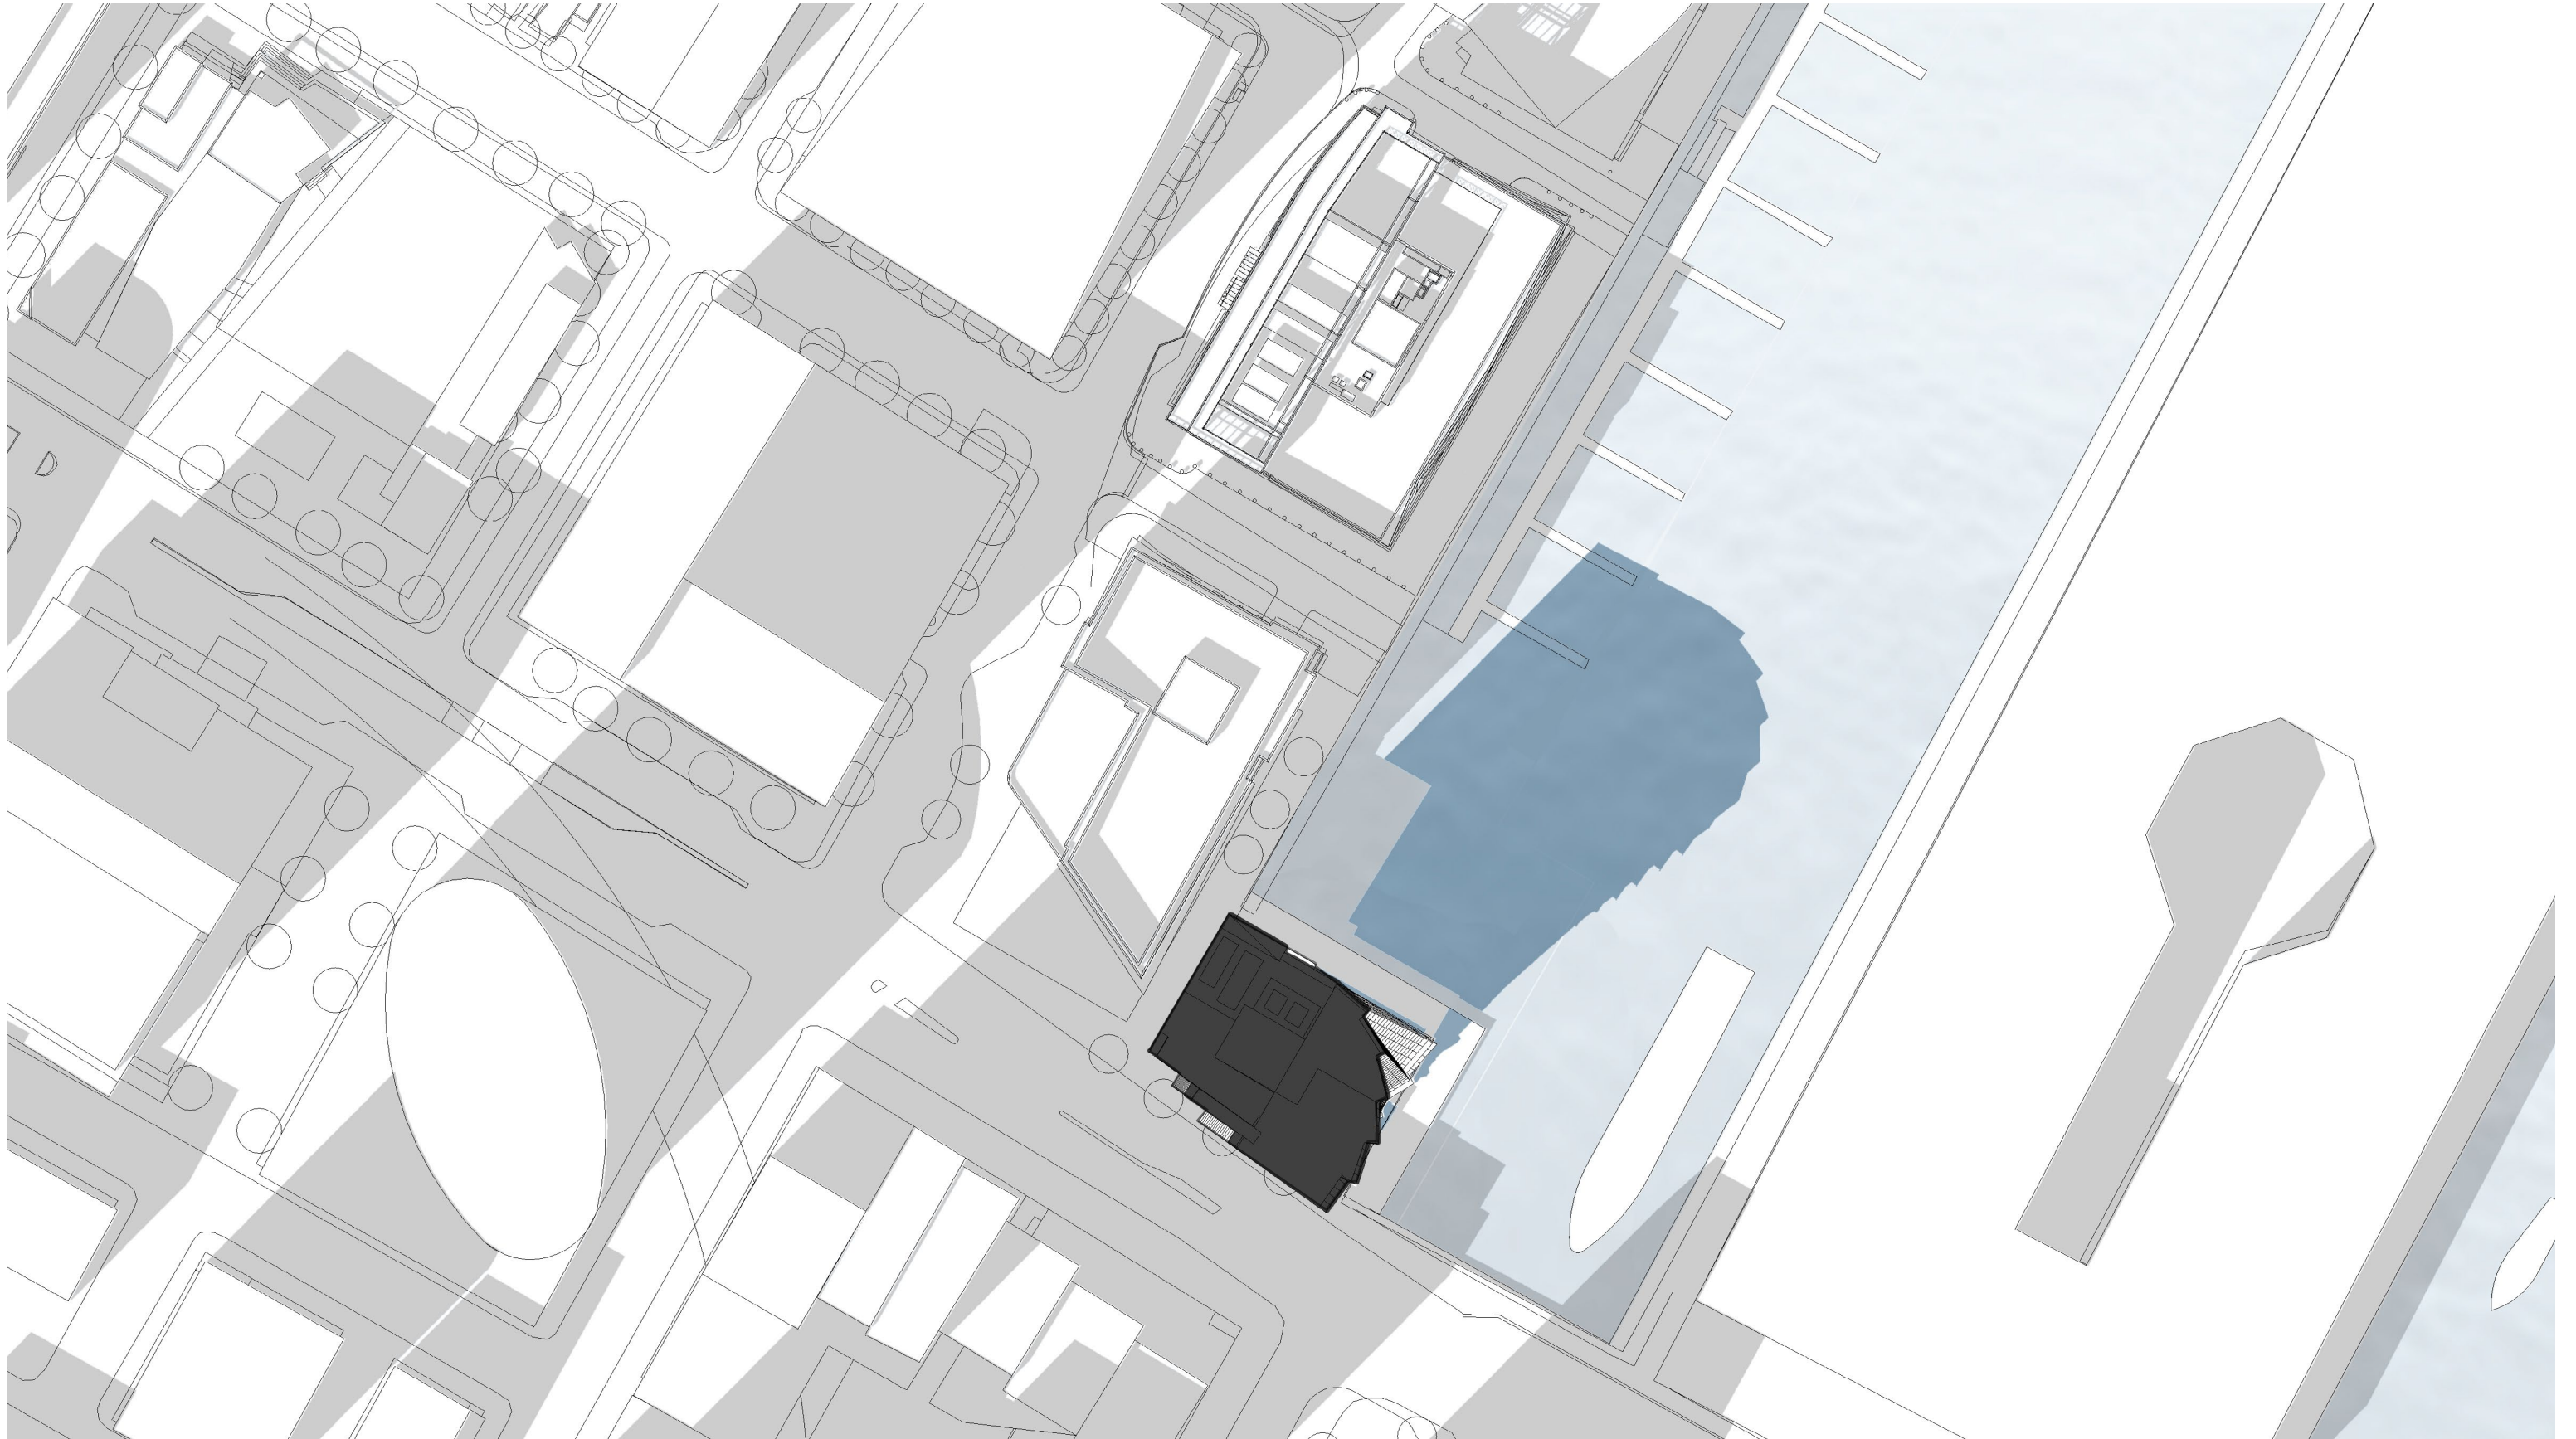

MARCH 21 : 1500

150 SEAPORT BOULEVARD
Boston, Massachusetts

ELKUS MANFREDI ARCHITECTS

JUNE 21 : 0900

150 SEAPORT BOULEVARD
Boston, Massachusetts

ELKUS MANFREDI ARCHITECTS

JUNE 21 : 1200

150 SEAPORT BOULEVARD
Boston, Massachusetts

ELKUS MANFREDI ARCHITECTS

JUNE 21 : 1500

150 SEAPORT BOULEVARD
Boston, Massachusetts

ELKUS MANFREDI ARCHITECTS

SEPTEMBER 21 : 0900

150 SEAPORT BOULEVARD
Boston, Massachusetts

ELKUS MANFREDI ARCHITECTS

SEPTEMBER 21 : 1200