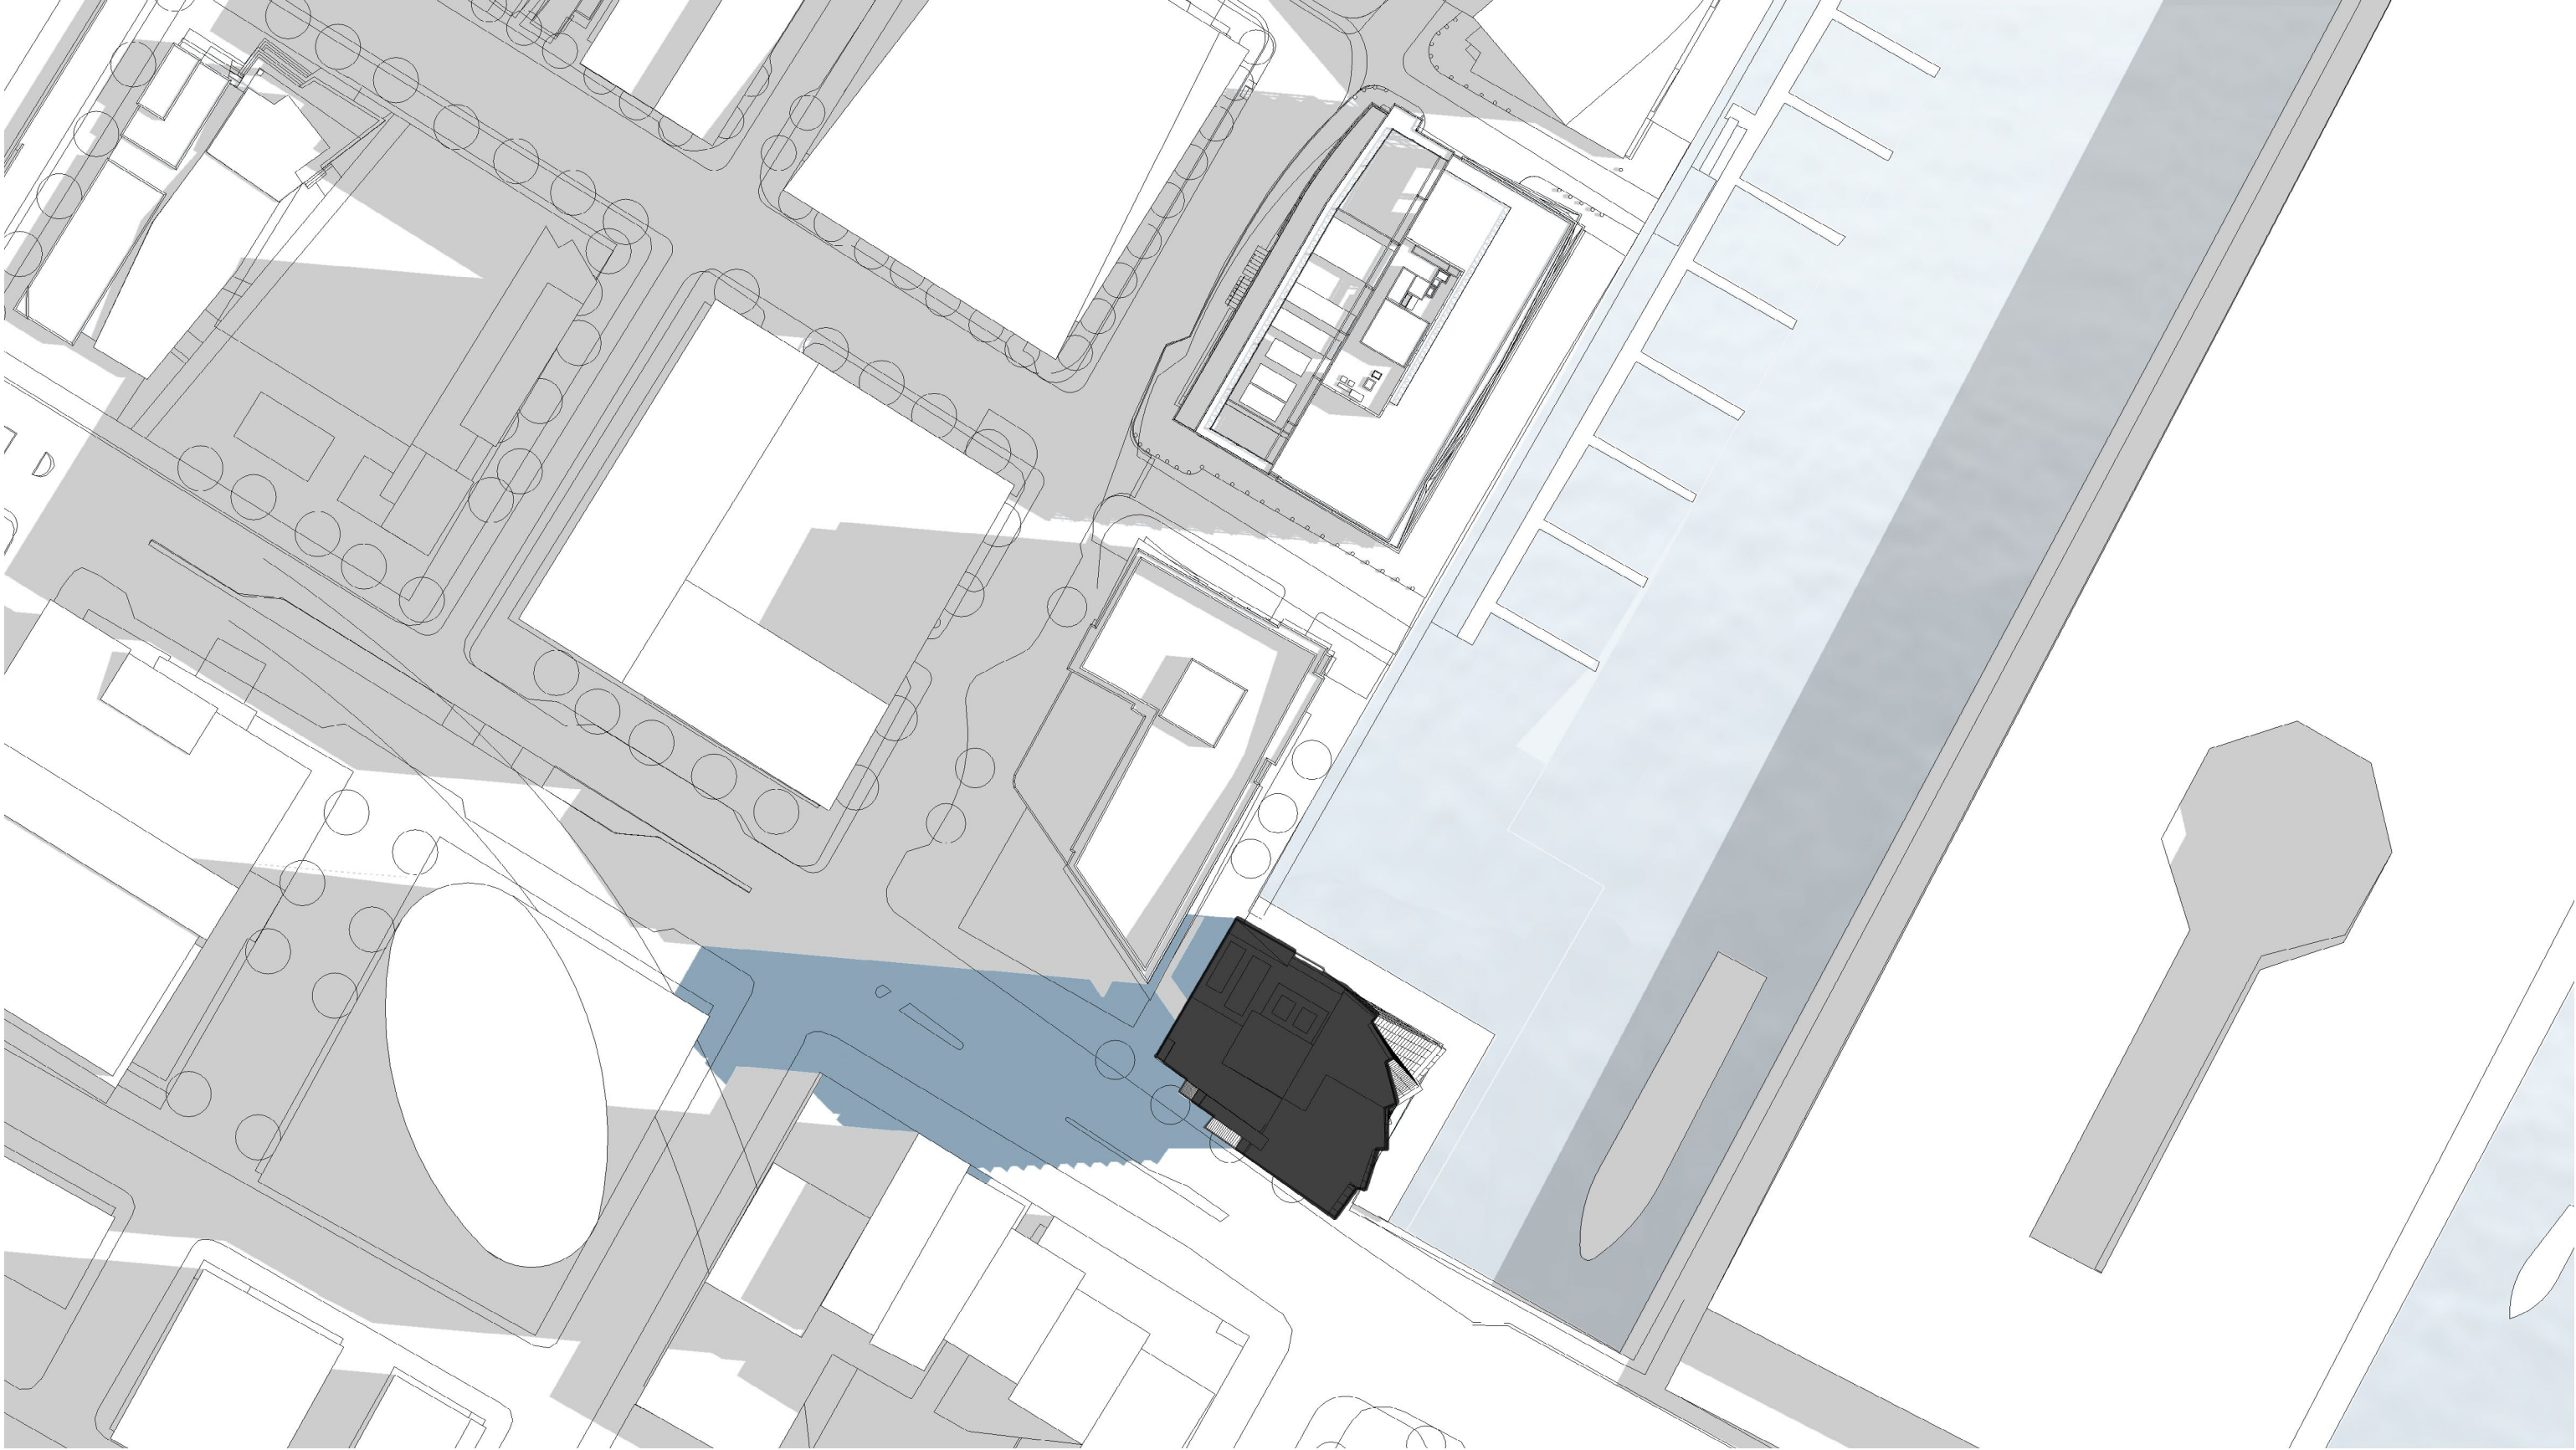

MARCH 21 : 1500

150 SEAPORT BOULEVARD
Boston, Massachusetts

ELKUS MANFREDI ARCHITECTS

JUNE 21 : 0900

150 SEAPORT BOULEVARD
Boston, Massachusetts

ELKUS MANFREDI ARCHITECTS

JUNE 21 : 1200

150 SEAPORT BOULEVARD
Boston, Massachusetts

ELKUS MANFREDI ARCHITECTS

JUNE 21 : 1500

150 SEAPORT BOULEVARD
Boston, Massachusetts

ELKUS MANFREDI ARCHITECTS

SEPTEMBER 21 : 0900

150 SEAPORT BOULEVARD
Boston, Massachusetts

ELKUS MANFREDI ARCHITECTS

SEPTEMBER 21 : 1200