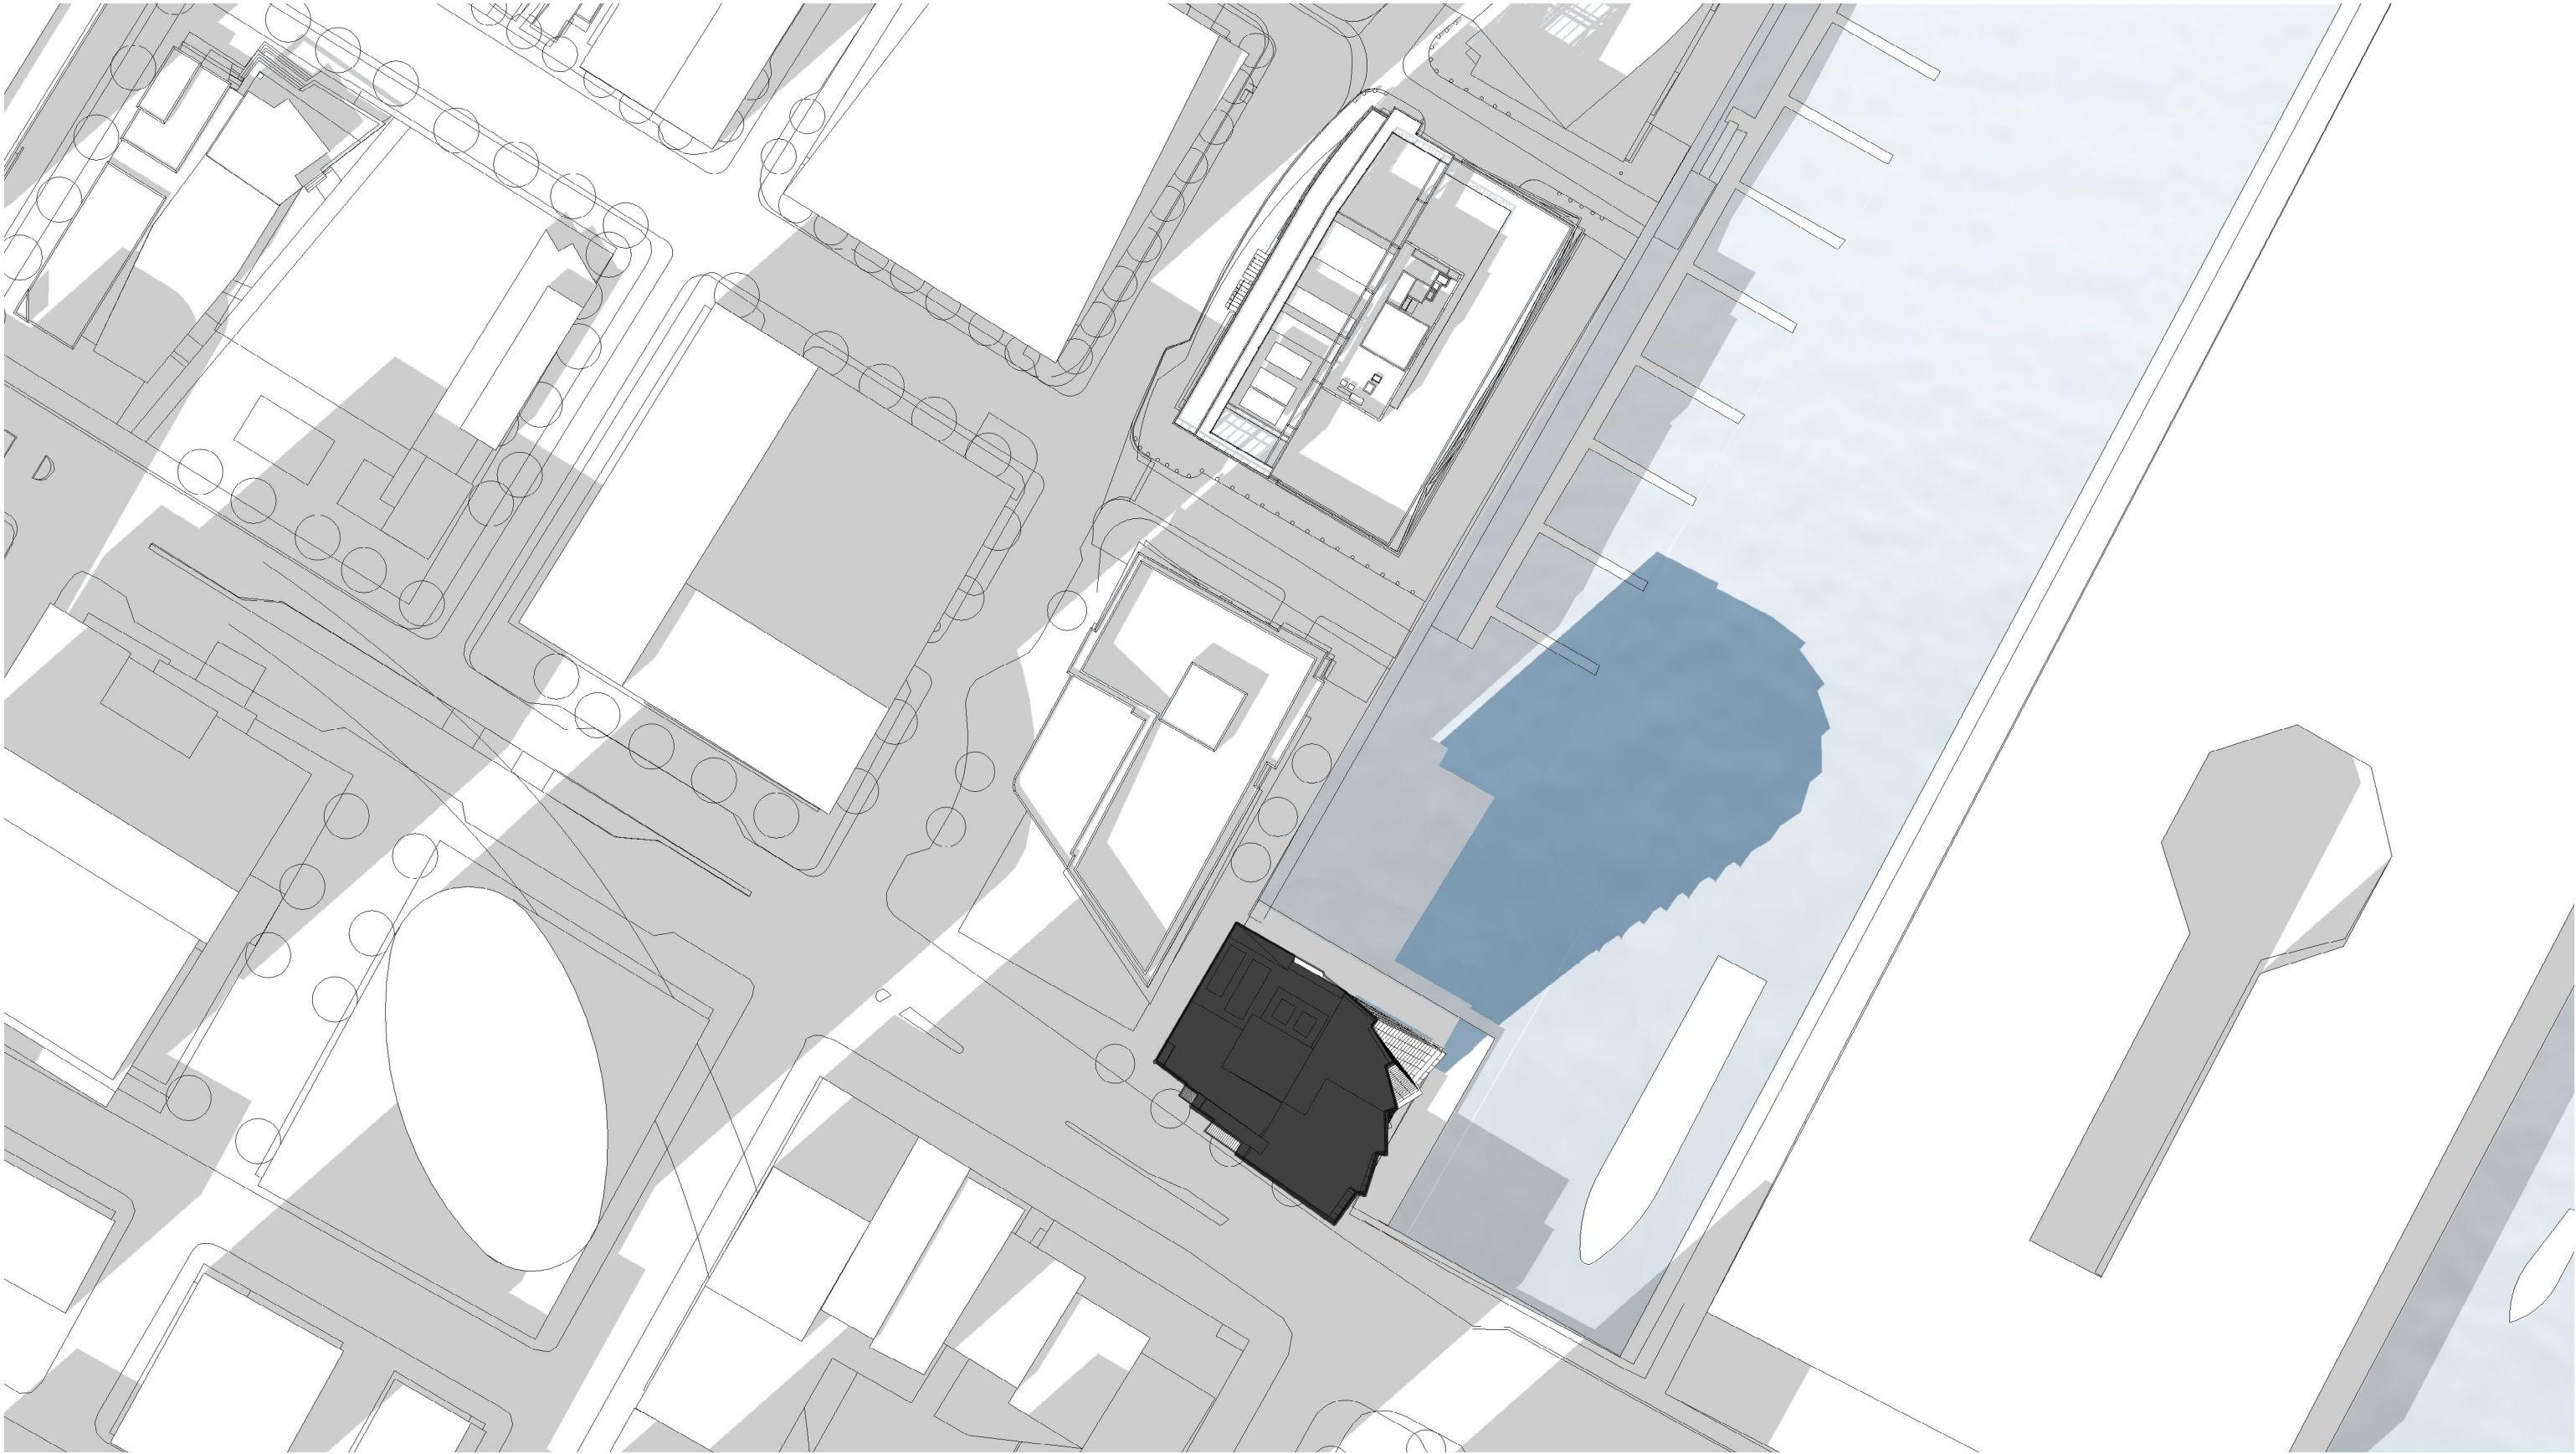

SEPTEMBER 21 : 1500

150 SEAPORT BOULEVARD
Boston, Massachusetts