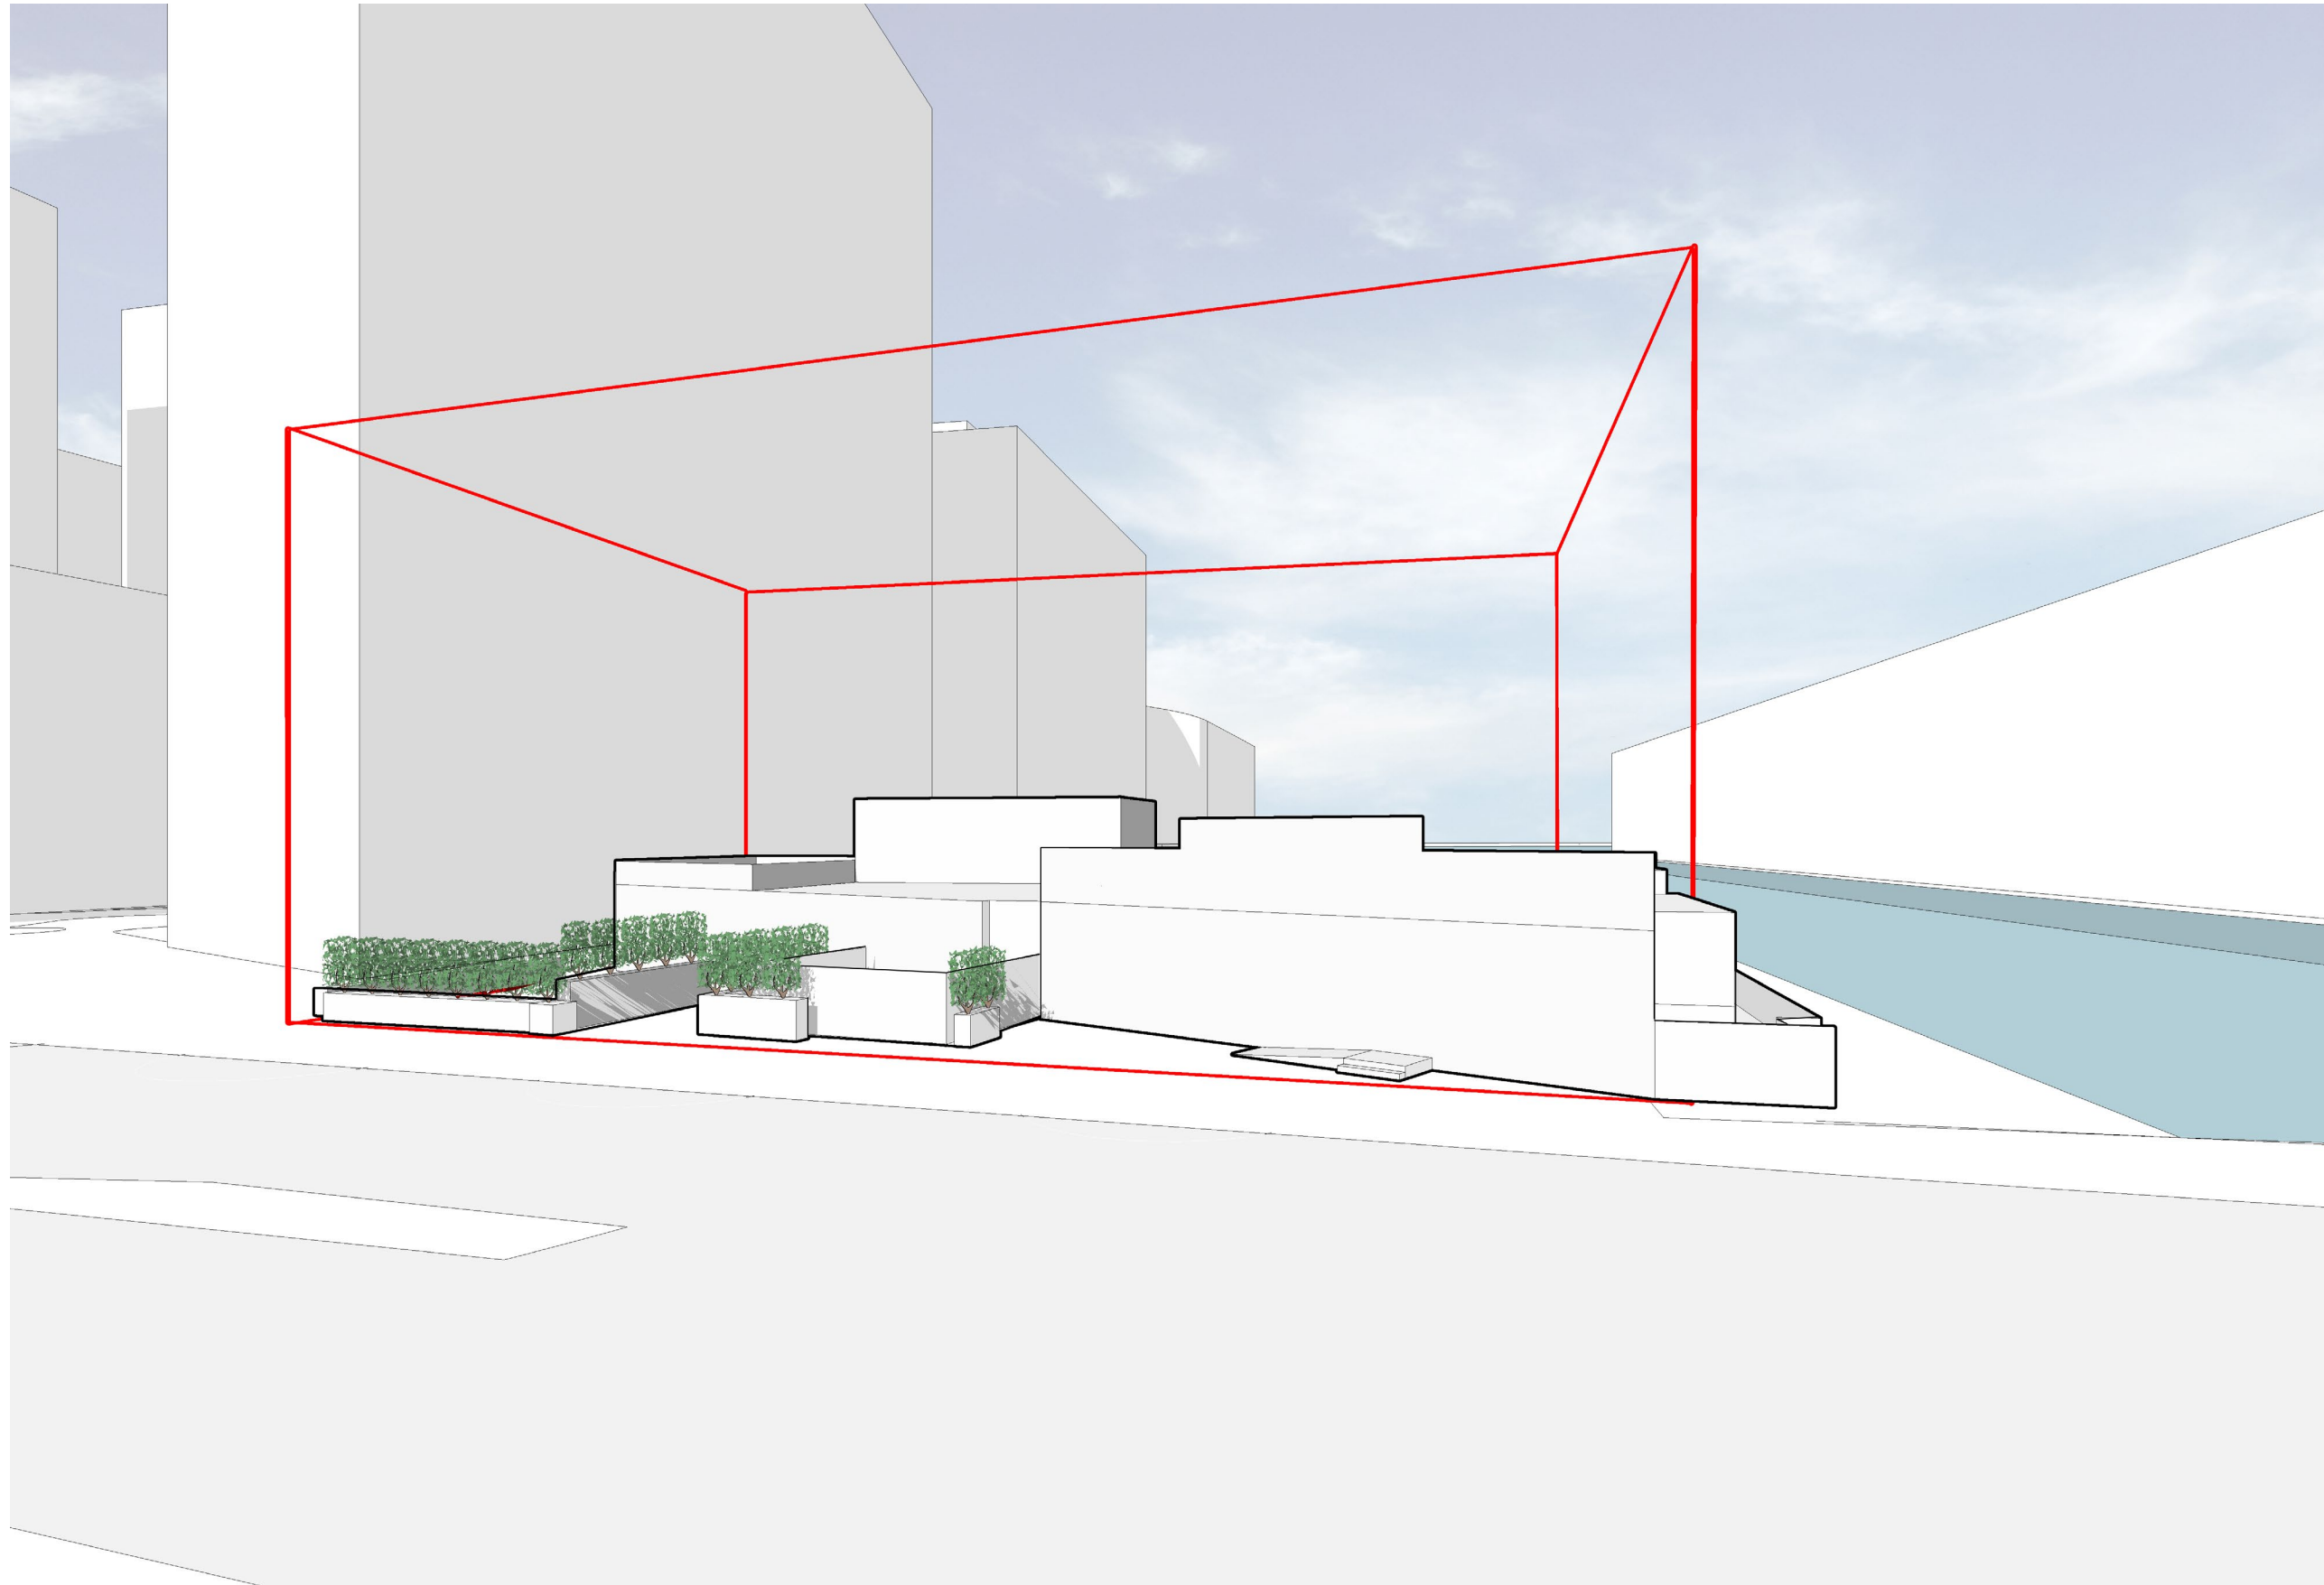

THC/UDR SEAPORT DEVELOPMENT
VENTURE LLC
BOOK 49455, PAGE 327
PLAN 138 OF 2012
PARENT PARCEL ID 0602671060
(BUILDING UNDER CONSTRUCTION)

Now or Formerly
PIER 4 ASSOCIATES 2 LLC
BOOK 49455, PAGE 320
PLAN 138 OF 2012
PARENT PARCEL ID 0602671060

Now or Formerly
MASSACHUSETTS
PORT AUTHORITY
PARCEL ID 0602672000
NO LEGAL REFERENCE

150 SEAPORT BOULEVARD

FEBRUARY 17 : MUNICIPAL HARBOR PLAN ADVISORY COMMITTEE MEETING

OCTOBER 23 : 0900

150 SEAPORT BOULEVARD
Boston, Massachusetts