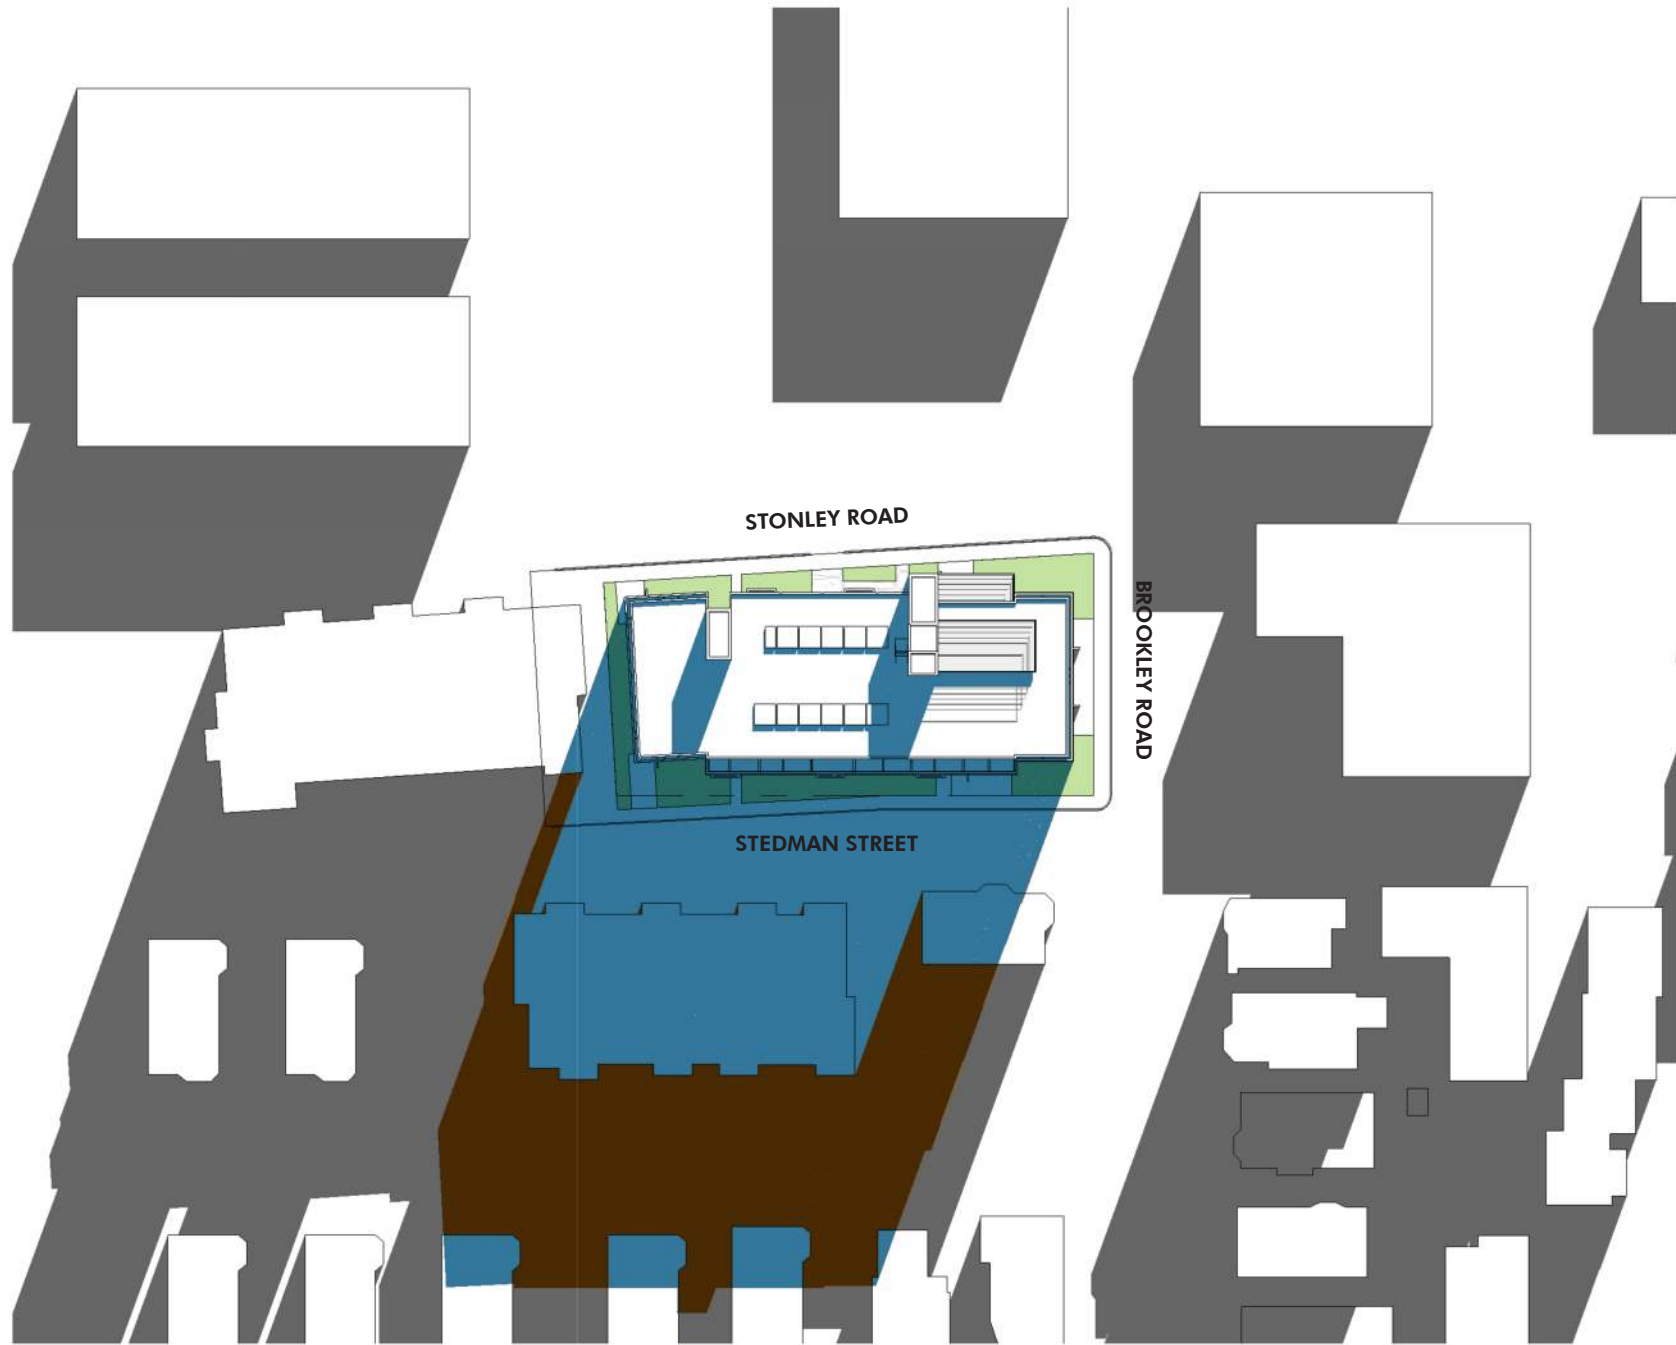

# EMBARC

- PROPOSED SHADOW
- EXISTING SHADOW

JUNE 20  
SUMMER SOLSTICE | 12:00PM

SHADOW STUDIES  
10 STONLEY ROAD  
10.24.2019

EMBARC

- PROPOSED SHADOW
- EXISTING SHADOW

JUNE 20  
 SUMMER SOLSTICE | 3:00PM

SHADOW STUDIES  
 10 STONLEY ROAD  
 10.24.2019

EMBARC

- PROPOSED SHADOW
- EXISTING SHADOW

JUNE 20  
 SUMMER SOLSTICE | 6:00PM

SHADOW STUDIES  
 10 STONLEY ROAD  
 10.24.2019

EMBARC