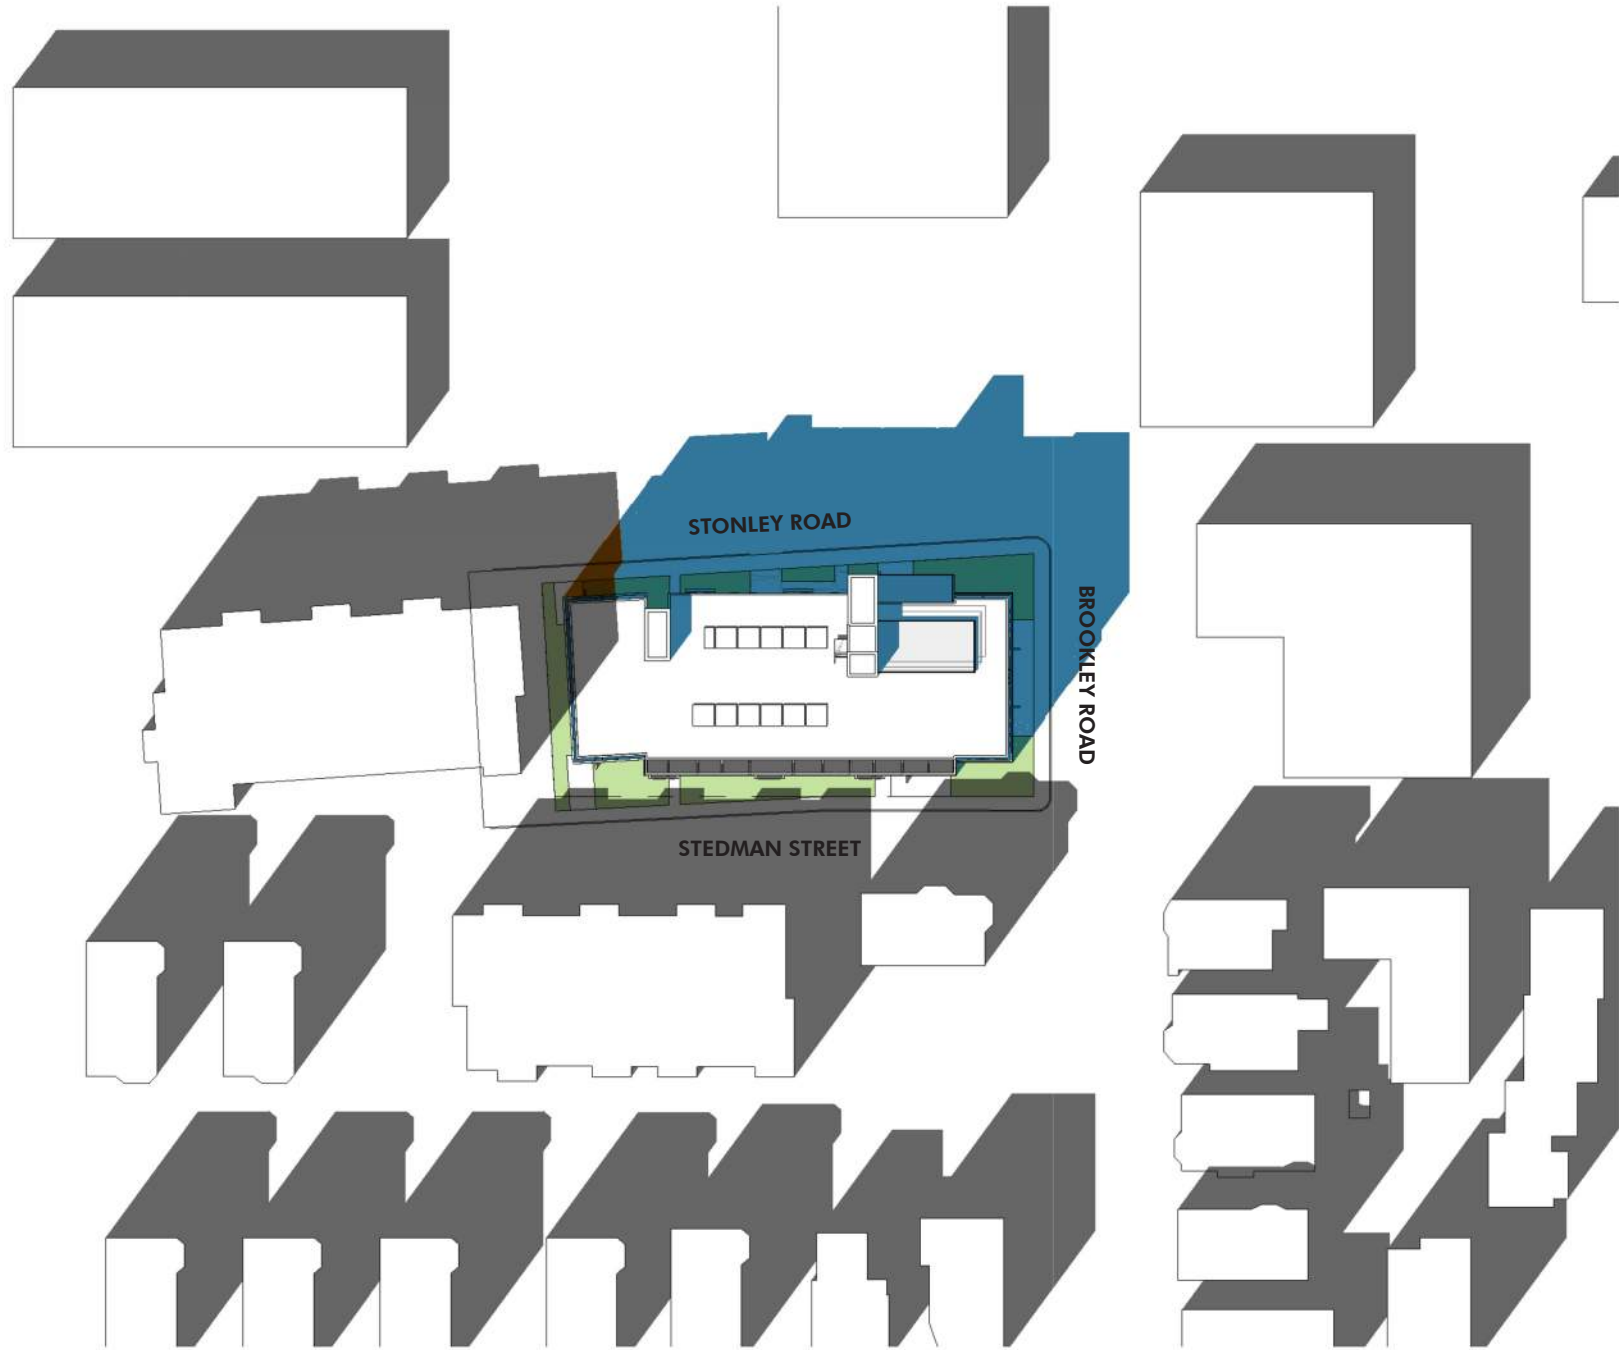

- PROPOSED SHADOW
- EXISTING SHADOW

MARCH 21 / SEPTEMBER 22
EQUINOX | 9:00AM

SHADOW STUDIES
10 STONLEY ROAD
10.24.2019

EMBARC