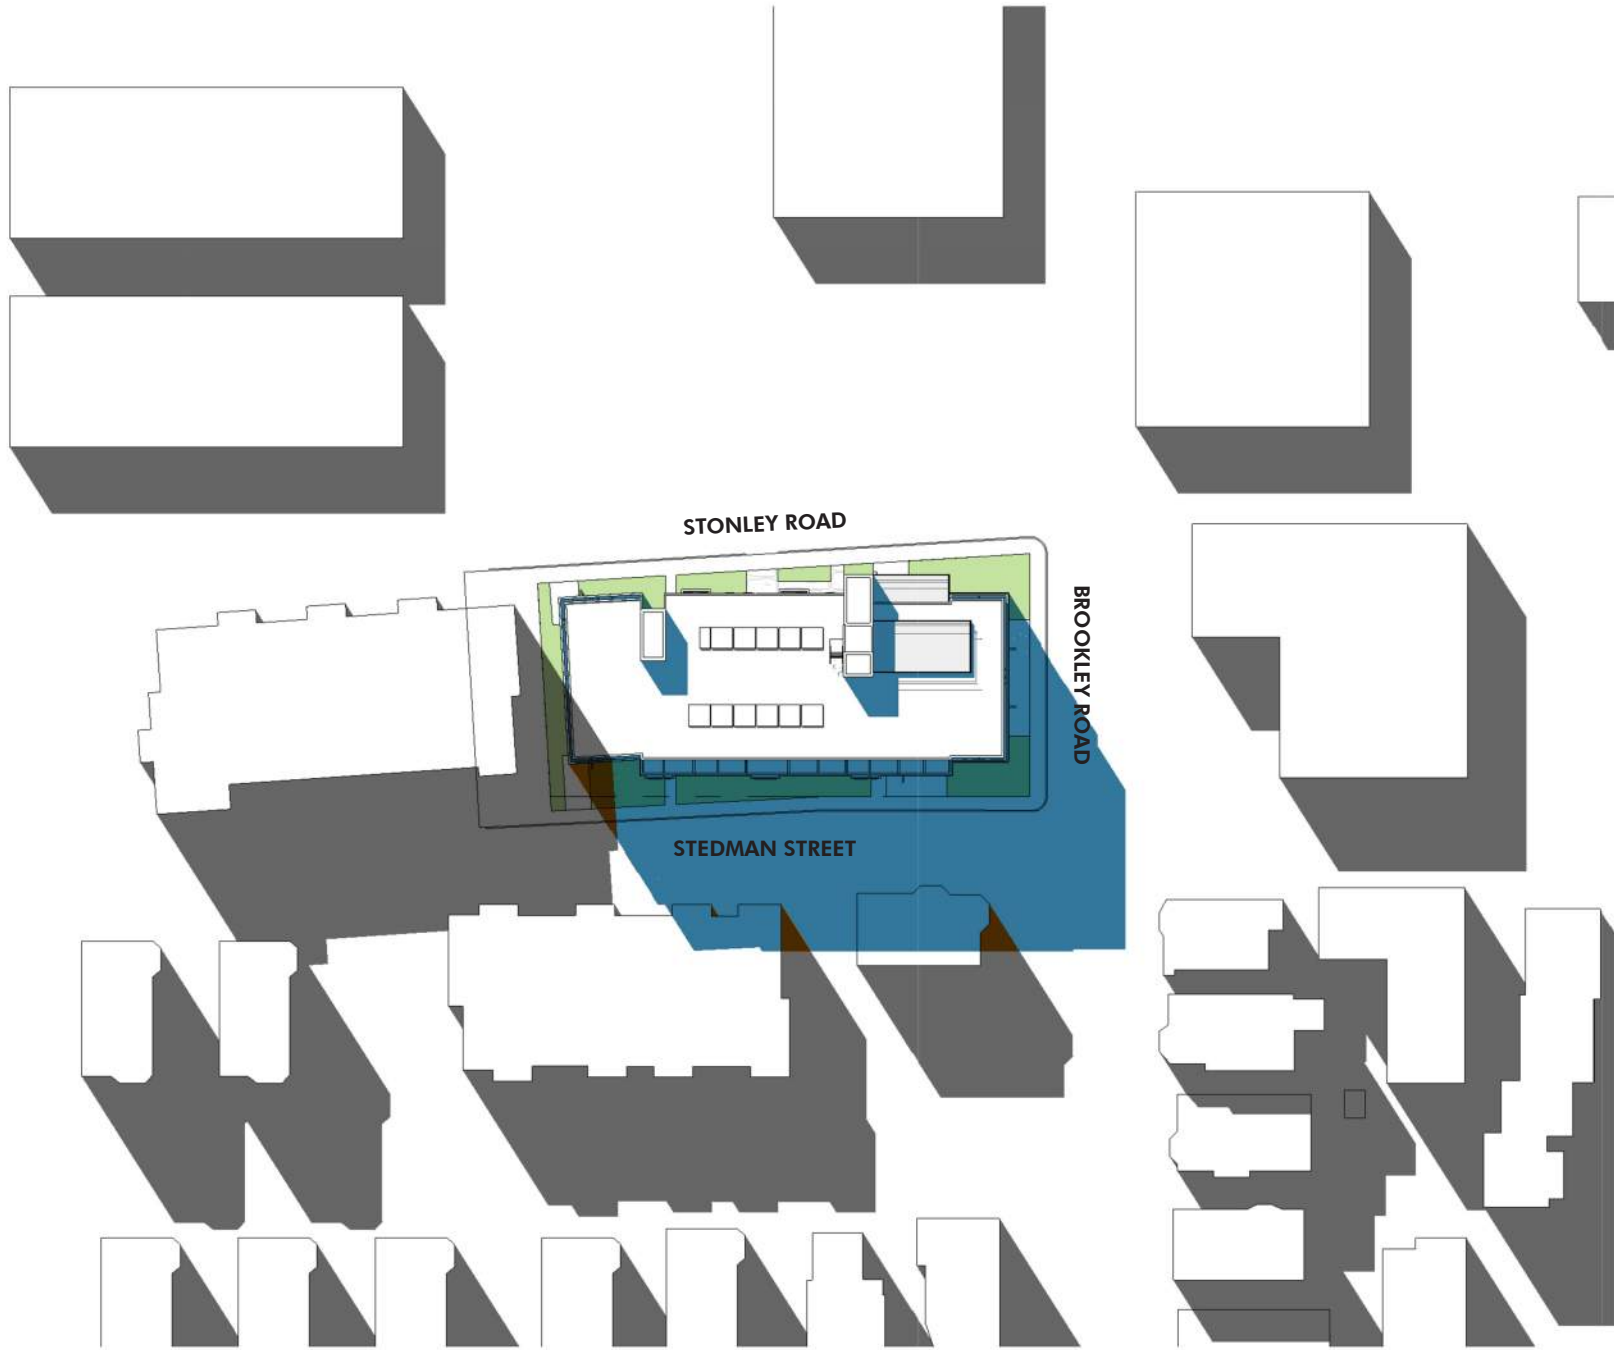

MARCH 21 / SEPTEMBER 22
EQUINOX | 3:00PM

SHADOW STUDIES
10 STONLEY ROAD
10.24.2019

EMBARC