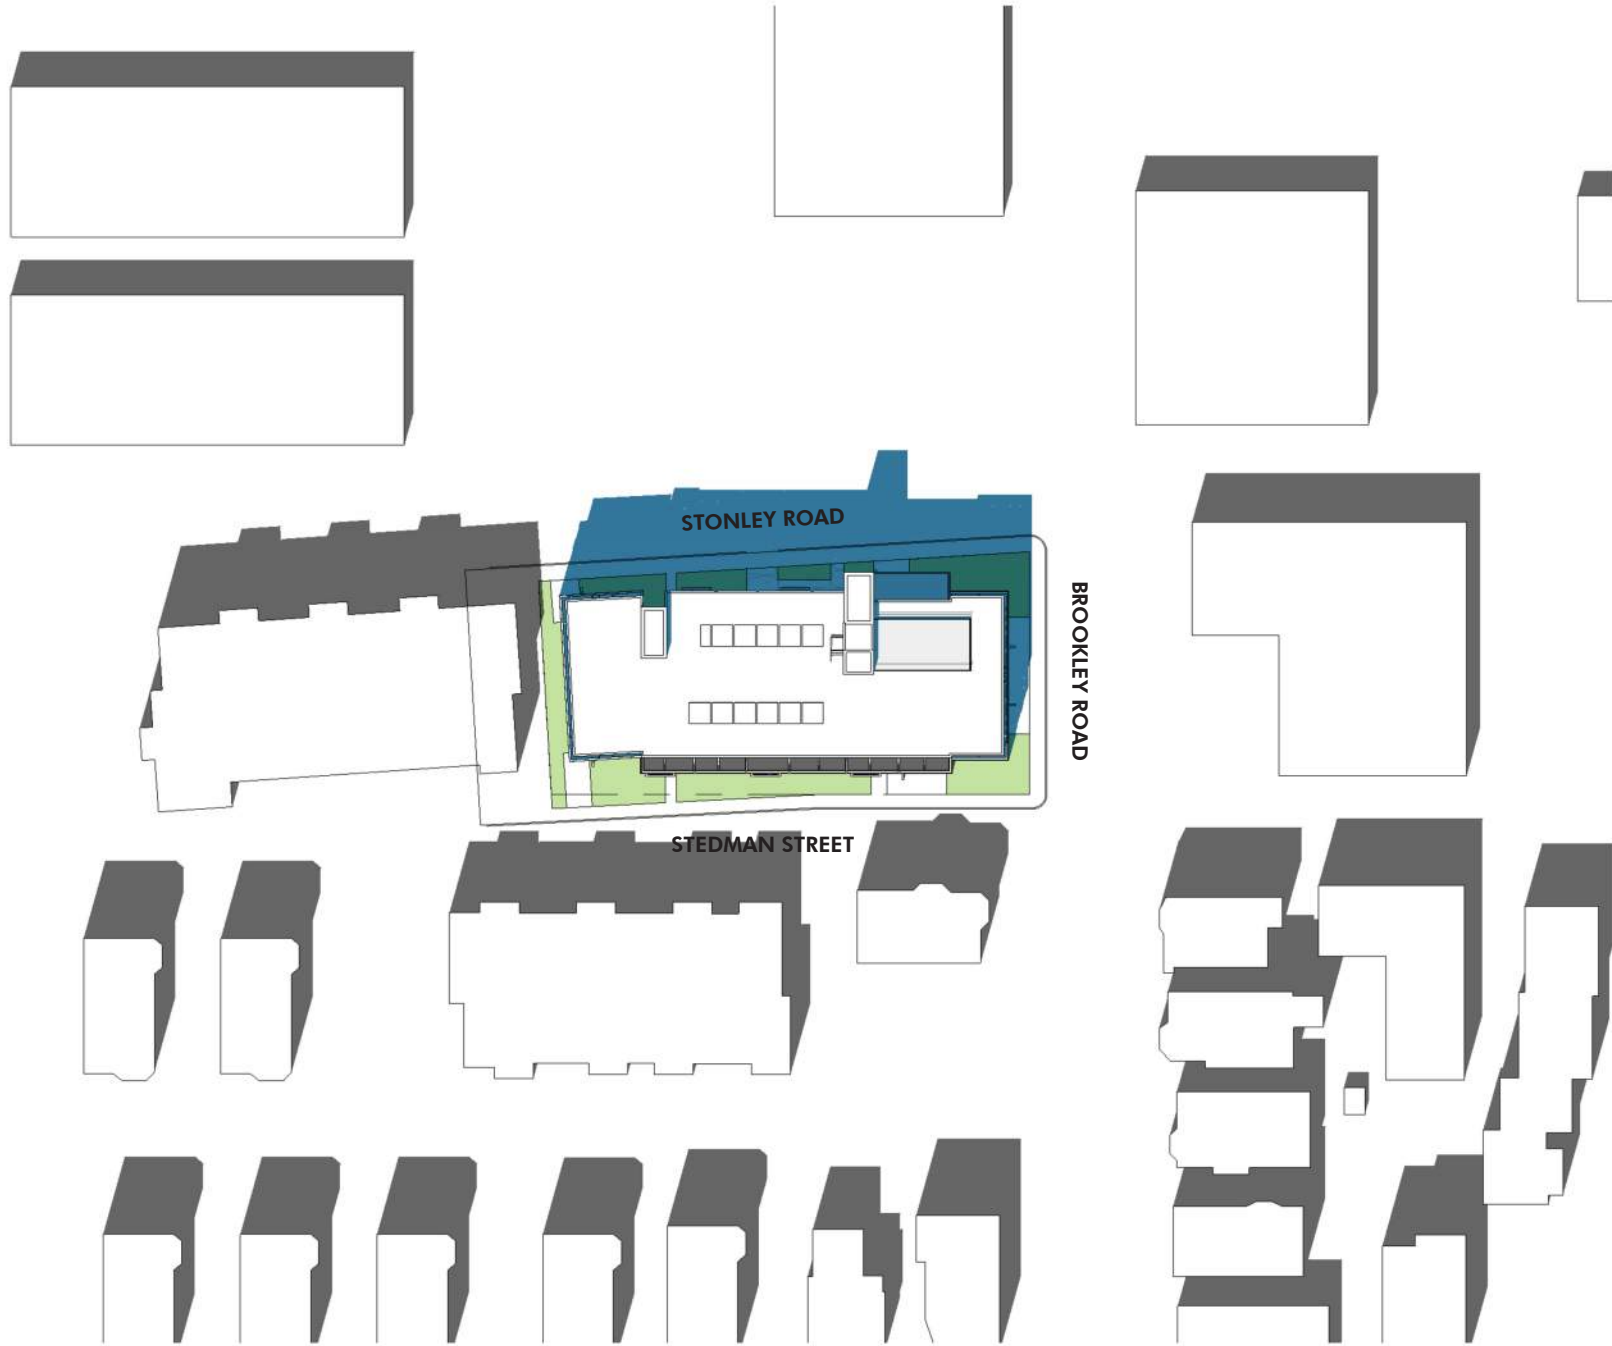

# EMBARC

- PROPOSED SHADOW
- EXISTING SHADOW

MARCH 21 / SEPTEMBER 22  
 EQUINOX | 6:00PM

SHADOW STUDIES  
 10 STONLEY ROAD  
 10.24.2019

EMBARC

- PROPOSED SHADOW
- EXISTING SHADOW

JUNE 20  
SUMMER SOLSTICE | 9:00AM

# EMBARC

- PROPOSED SHADOW
- EXISTING SHADOW

JUNE 20  
SUMMER SOLSTICE | 12:00PM

SHADOW STUDIES  
10 STONLEY ROAD  
10.24.2019

EMBARC

- PROPOSED SHADOW
- EXISTING SHADOW

JUNE 20  
 SUMMER SOLSTICE | 3:00PM

SHADOW STUDIES  
 10 STONLEY ROAD  
 10.24.2019

EMBARC

- PROPOSED SHADOW
- EXISTING SHADOW

JUNE 20  
 SUMMER SOLSTICE | 6:00PM

SHADOW STUDIES  
 10 STONLEY ROAD  
 10.24.2019

EMBARC