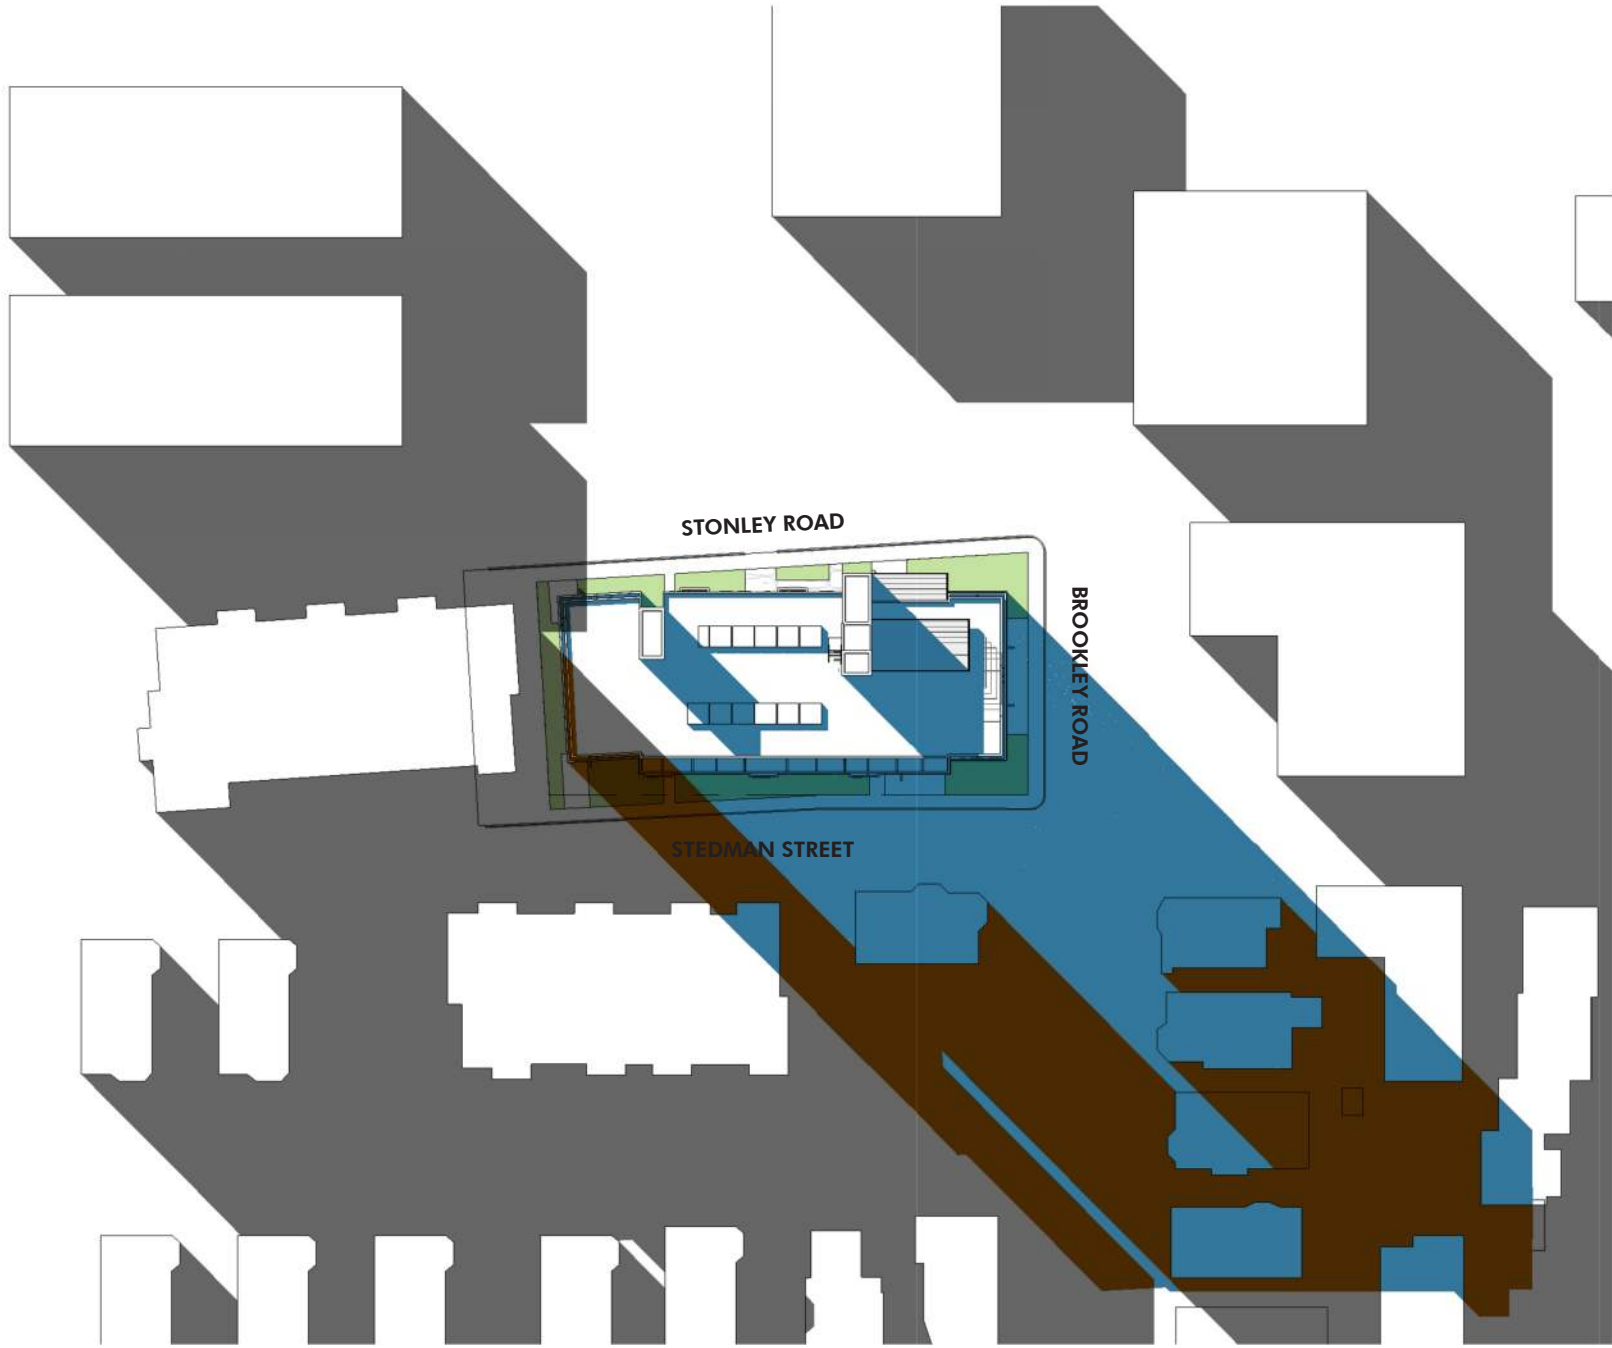

- PROPOSED SHADOW
- EXISTING SHADOW

DECEMBER 21  
 WINTER SOLSTICE | 9:00AM

SHADOW STUDIES  
 10 STONLEY ROAD  
 10.24.2019

EMBARC

- PROPOSED SHADOW
- EXISTING SHADOW

DECEMBER 21  
 WINTER SOLSTICE | 12:00PM

SHADOW STUDIES  
 10 STONLEY ROAD  
 10.24.2019

EMBARC

- PROPOSED SHADOW
- EXISTING SHADOW

DECEMBER 21  
 WINTER SOLSTICE | 3:00PM

SHADOW STUDIES  
 10 STONLEY ROAD  
 10.24.2019

# EMBARC

- PROPOSED SHADOW
- EXISTING SHADOW

DECEMBER 21  
WINTER SOLSTICE | 6:00PM

SHADOW STUDIES  
10 STONLEY ROAD  
10.24.2019

# EMBARC

- PROPOSED SHADOW
- EXISTING SHADOW

JUNE 20  
SUMMER SOLSTICE | 12:00PM

SHADOW STUDIES  
10 STONLEY ROAD  
10.24.2019

EMBARC

- PROPOSED SHADOW
- EXISTING SHADOW

JUNE 20  
 SUMMER SOLSTICE | 3:00PM

SHADOW STUDIES  
 10 STONLEY ROAD  
 10.24.2019