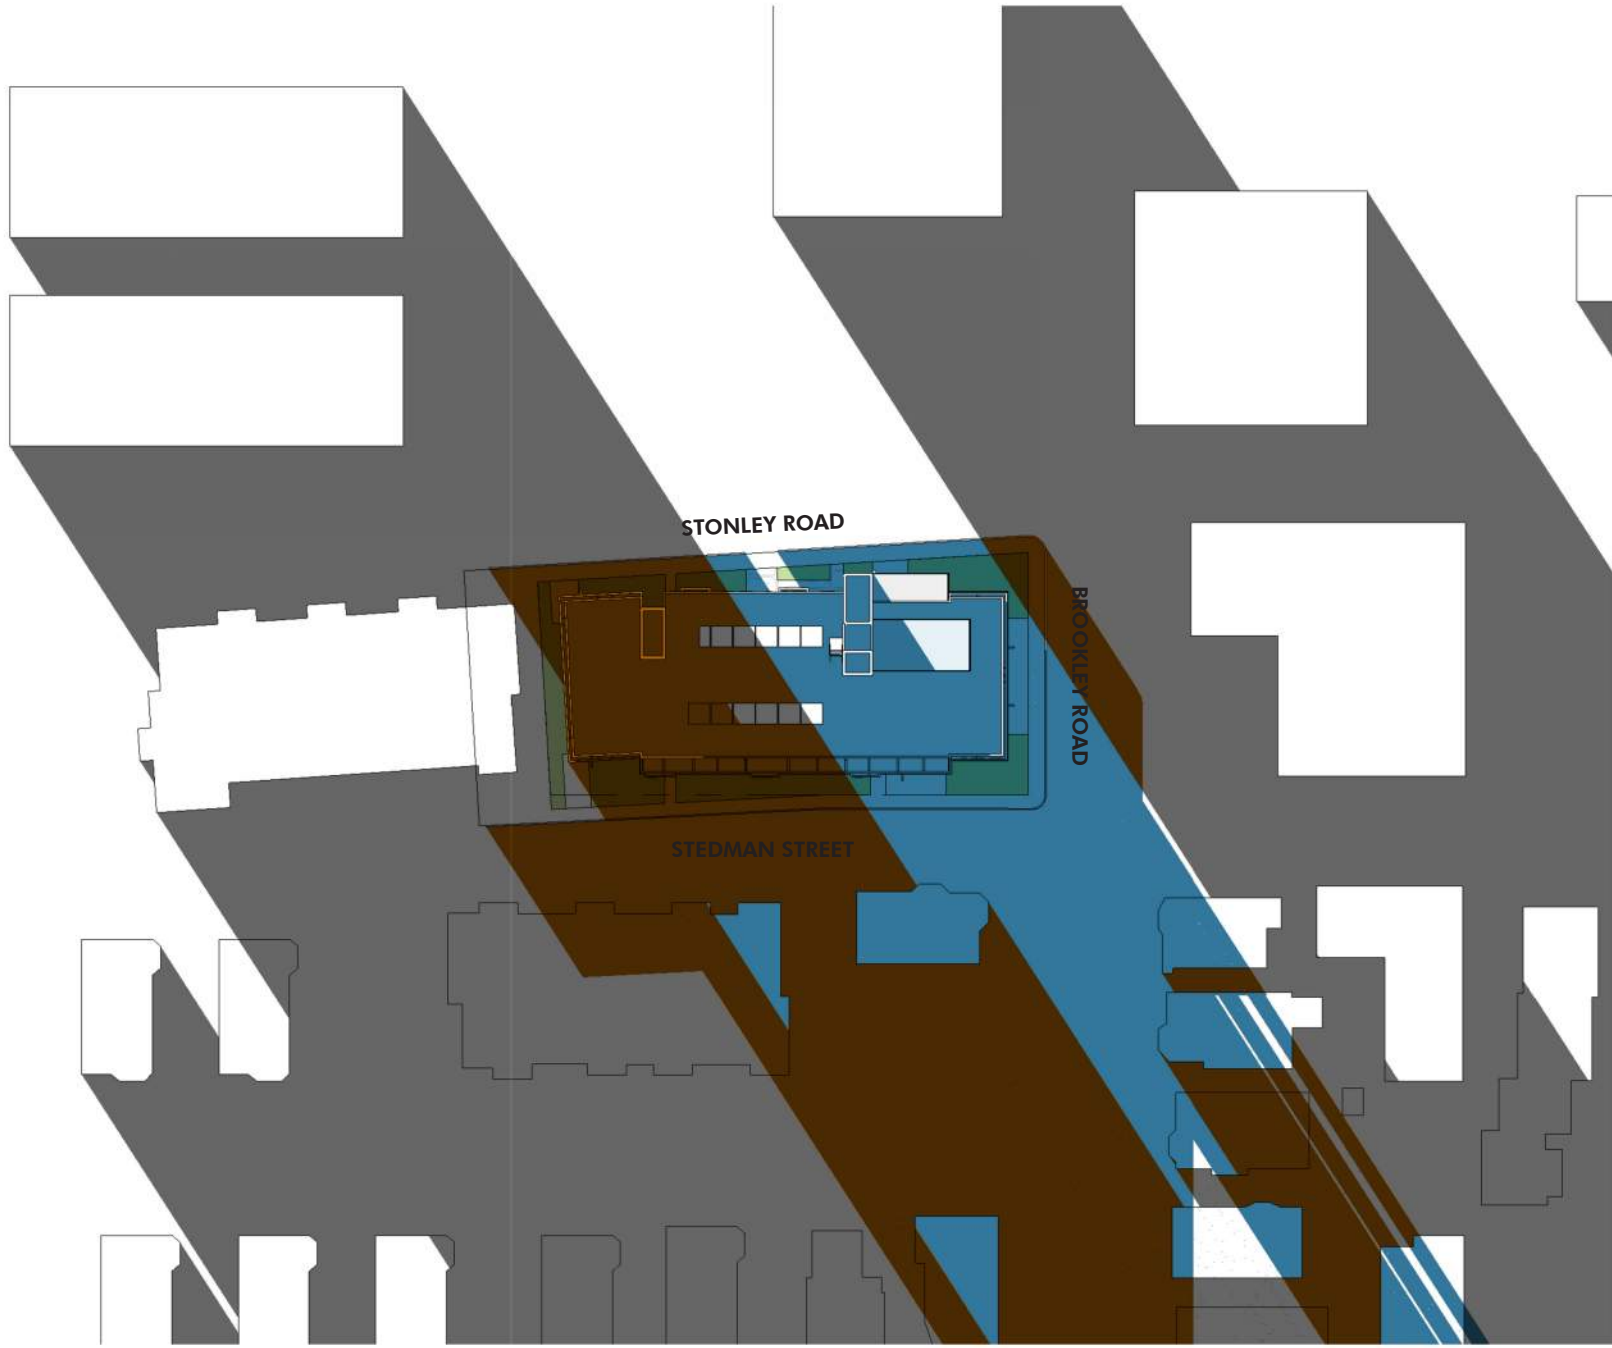

- PROPOSED SHADOW
- EXISTING SHADOW

DECEMBER 21  
 WINTER SOLSTICE | 9:00AM

SHADOW STUDIES  
 10 STONLEY ROAD  
 10.24.2019

EMBARC

- PROPOSED SHADOW
- EXISTING SHADOW

DECEMBER 21  
 WINTER SOLSTICE | 12:00PM

SHADOW STUDIES  
 10 STONLEY ROAD  
 10.24.2019

EMBARC

- PROPOSED SHADOW
- EXISTING SHADOW

DECEMBER 21  
 WINTER SOLSTICE | 3:00PM

SHADOW STUDIES  
 10 STONLEY ROAD  
 10.24.2019

# EMBARC

- PROPOSED SHADOW
- EXISTING SHADOW

DECEMBER 21  
WINTER SOLSTICE | 6:00PM

SHADOW STUDIES  
10 STONLEY ROAD  
10.24.2019

# EMBARC

- PROPOSED SHADOW
- EXISTING SHADOW

MARCH 21 / SEPTEMBER 22  
 EQUINOX | 9:00AM

SHADOW STUDIES  
 10 STONLEY ROAD  
 10.24.2019

EMBARC

- PROPOSED SHADOW
- EXISTING SHADOW

MARCH 21 / SEPTEMBER 22  
 EQUINOX | 12:00PM