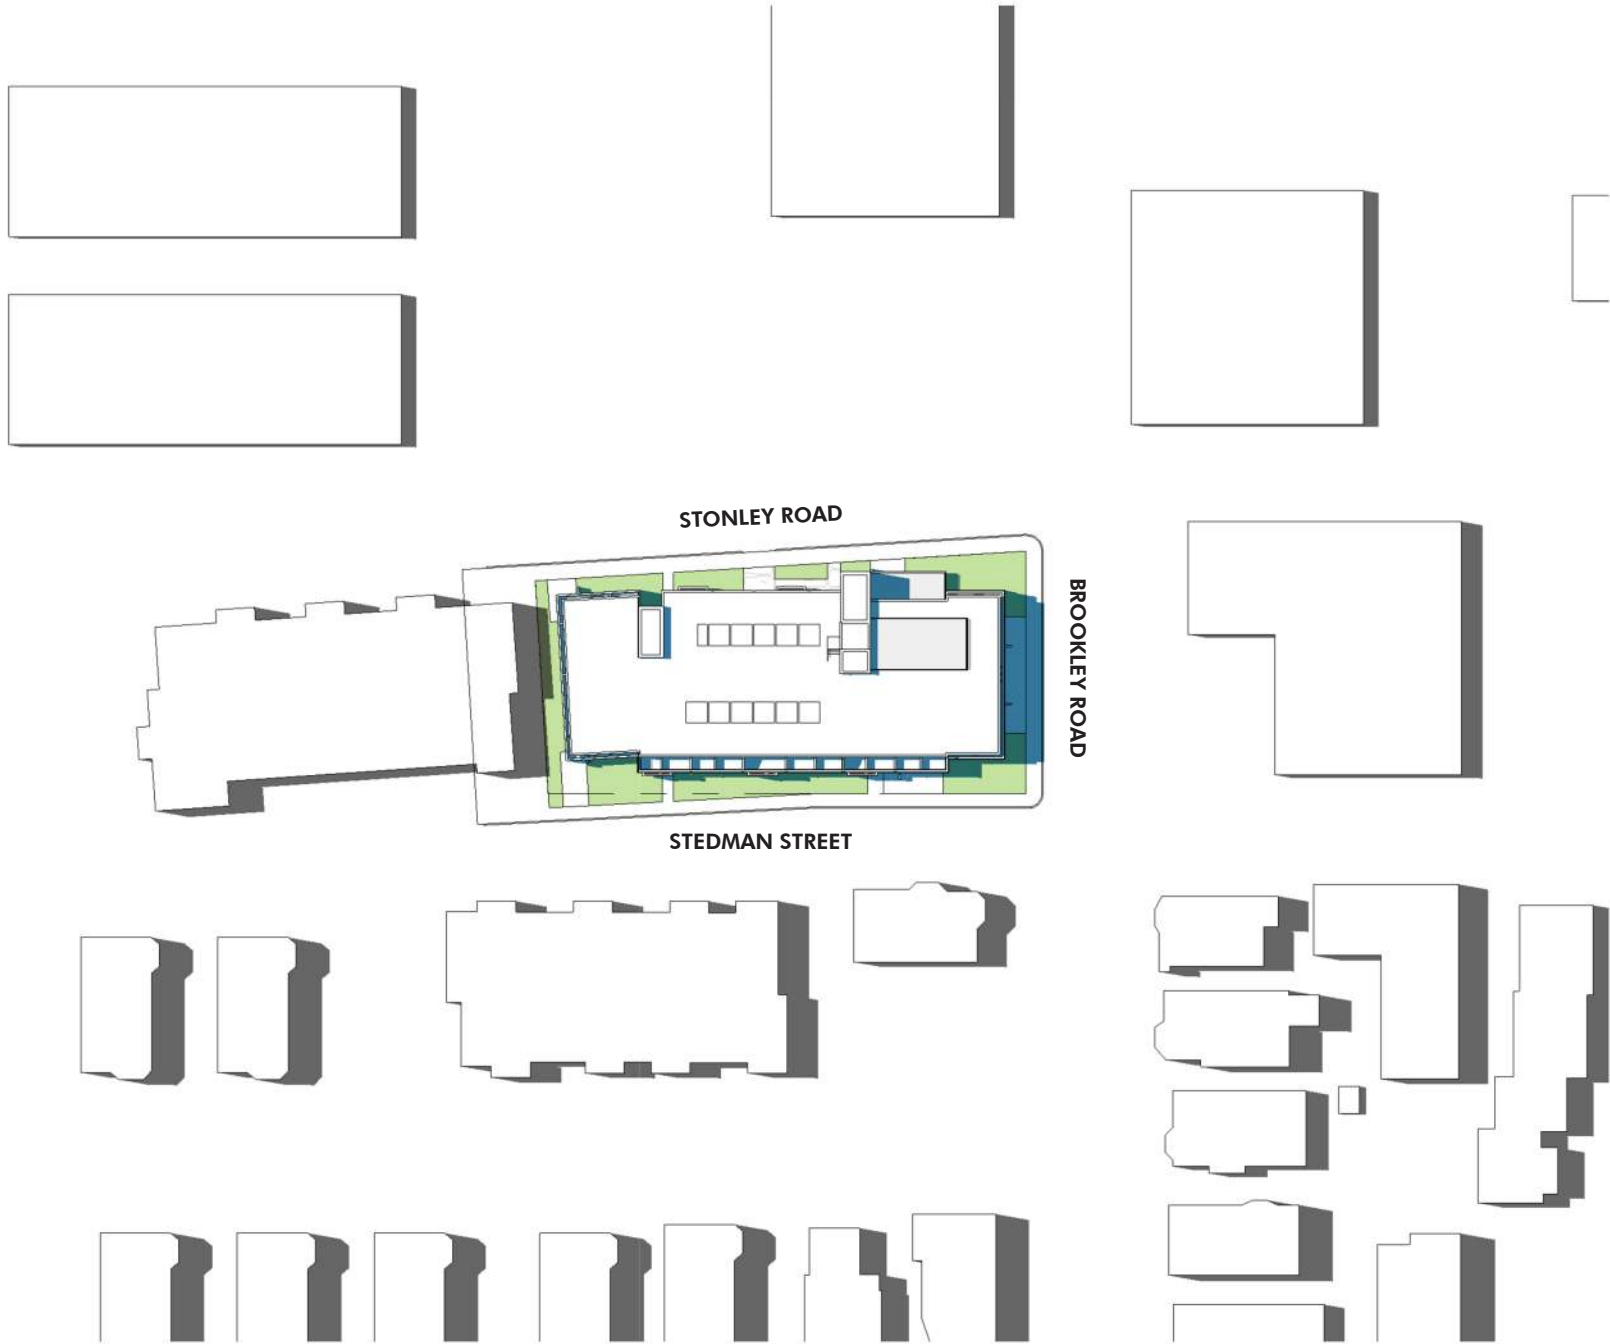

# EMBARC

- PROPOSED SHADOW
- EXISTING SHADOW

MARCH 21 / SEPTEMBER 22  
 EQUINOX | 6:00PM

SHADOW STUDIES  
 10 STONLEY ROAD  
 10.24.2019

EMBARC

- PROPOSED SHADOW
- EXISTING SHADOW

JUNE 20  
SUMMER SOLSTICE | 9:00AM

# EMBARC

- PROPOSED SHADOW
- EXISTING SHADOW

JUNE 20  
SUMMER SOLSTICE | 12:00PM

SHADOW STUDIES  
10 STONLEY ROAD  
10.24.2019

EMBARC

- PROPOSED SHADOW
- EXISTING SHADOW

JUNE 20  
 SUMMER SOLSTICE | 3:00PM

SHADOW STUDIES  
 10 STONLEY ROAD  
 10.24.2019