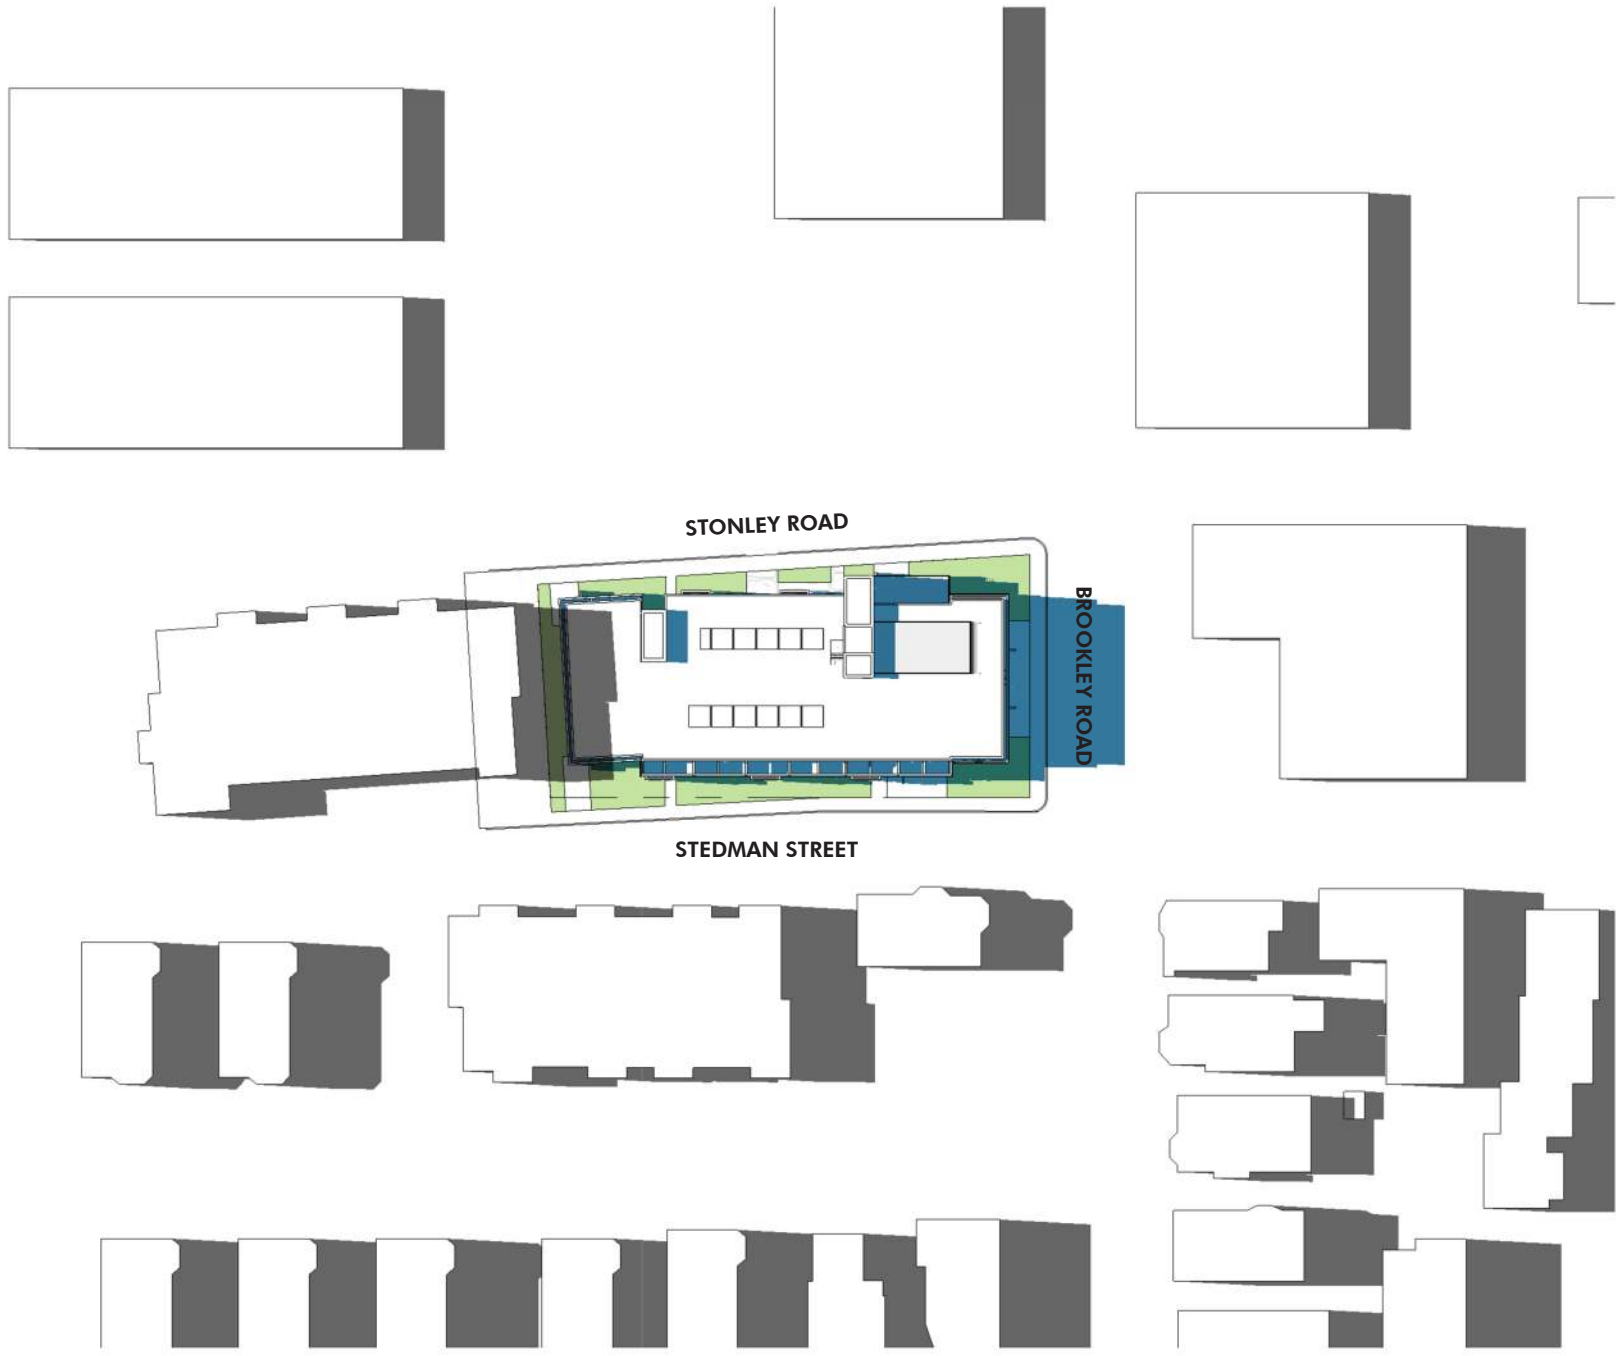

# EMBARC

- PROPOSED SHADOW
- EXISTING SHADOW

MARCH 21 / SEPTEMBER 22  
 EQUINOX | 9:00AM

SHADOW STUDIES  
 10 STONLEY ROAD  
 10.24.2019

EMBARC

- PROPOSED SHADOW
- EXISTING SHADOW

MARCH 21 / SEPTEMBER 22  
 EQUINOX | 12:00PM

# EMBARC

- PROPOSED SHADOW
- EXISTING SHADOW

MARCH 21 / SEPTEMBER 22  
 EQUINOX | 6:00PM

SHADOW STUDIES  
 10 STONLEY ROAD  
 10.24.2019

EMBARC

- PROPOSED SHADOW
- EXISTING SHADOW

JUNE 20  
SUMMER SOLSTICE | 9:00AM