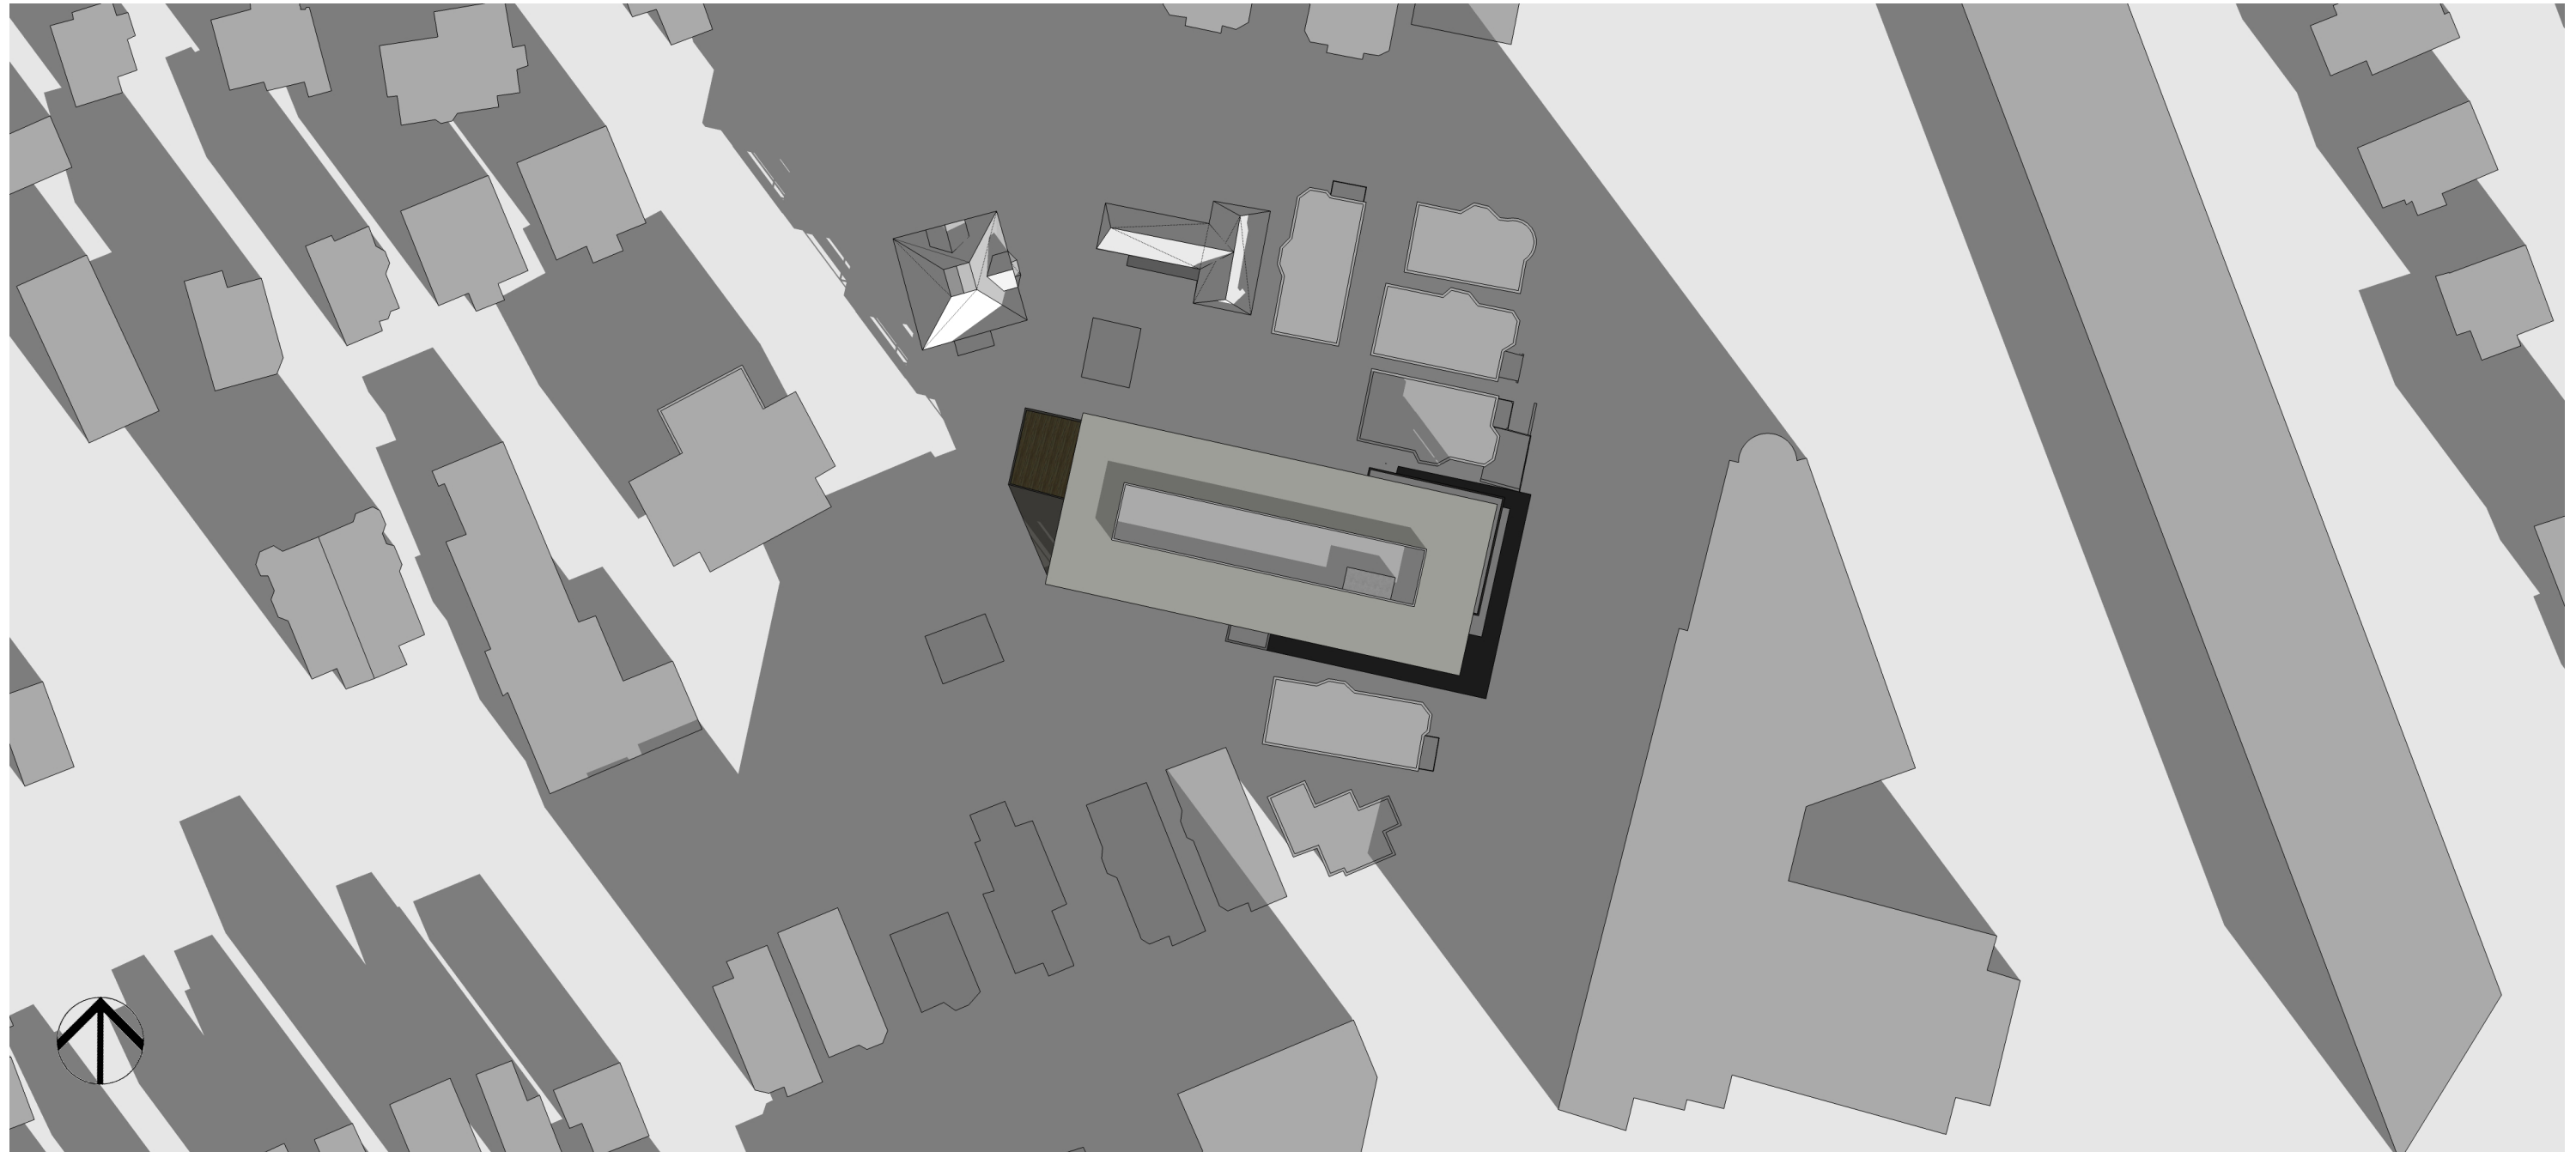

ARCHITECT: **C U B E**
design + research

COMMUNITY PARTNER:

OWNER / DEVELOPER: **PEREGRINE GROUP LLC**

1943 DORCHESTER AVENUE : SHADOW STUDY

WINTER SOLSTICE - 9 AM

ARCHITECT: **C U B E**
design + research

COMMUNITY PARTNER:

OWNER / DEVELOPER: **PEREGRINE GROUP LLC**

1943 DORCHESTER AVENUE : SHADOW STUDY

WINTER SOLSTICE - 12 PM

ARCHITECT: **C U B E**
design + research

COMMUNITY PARTNER:

OWNER / DEVELOPER: **PEREGRINE GROUP LLC**