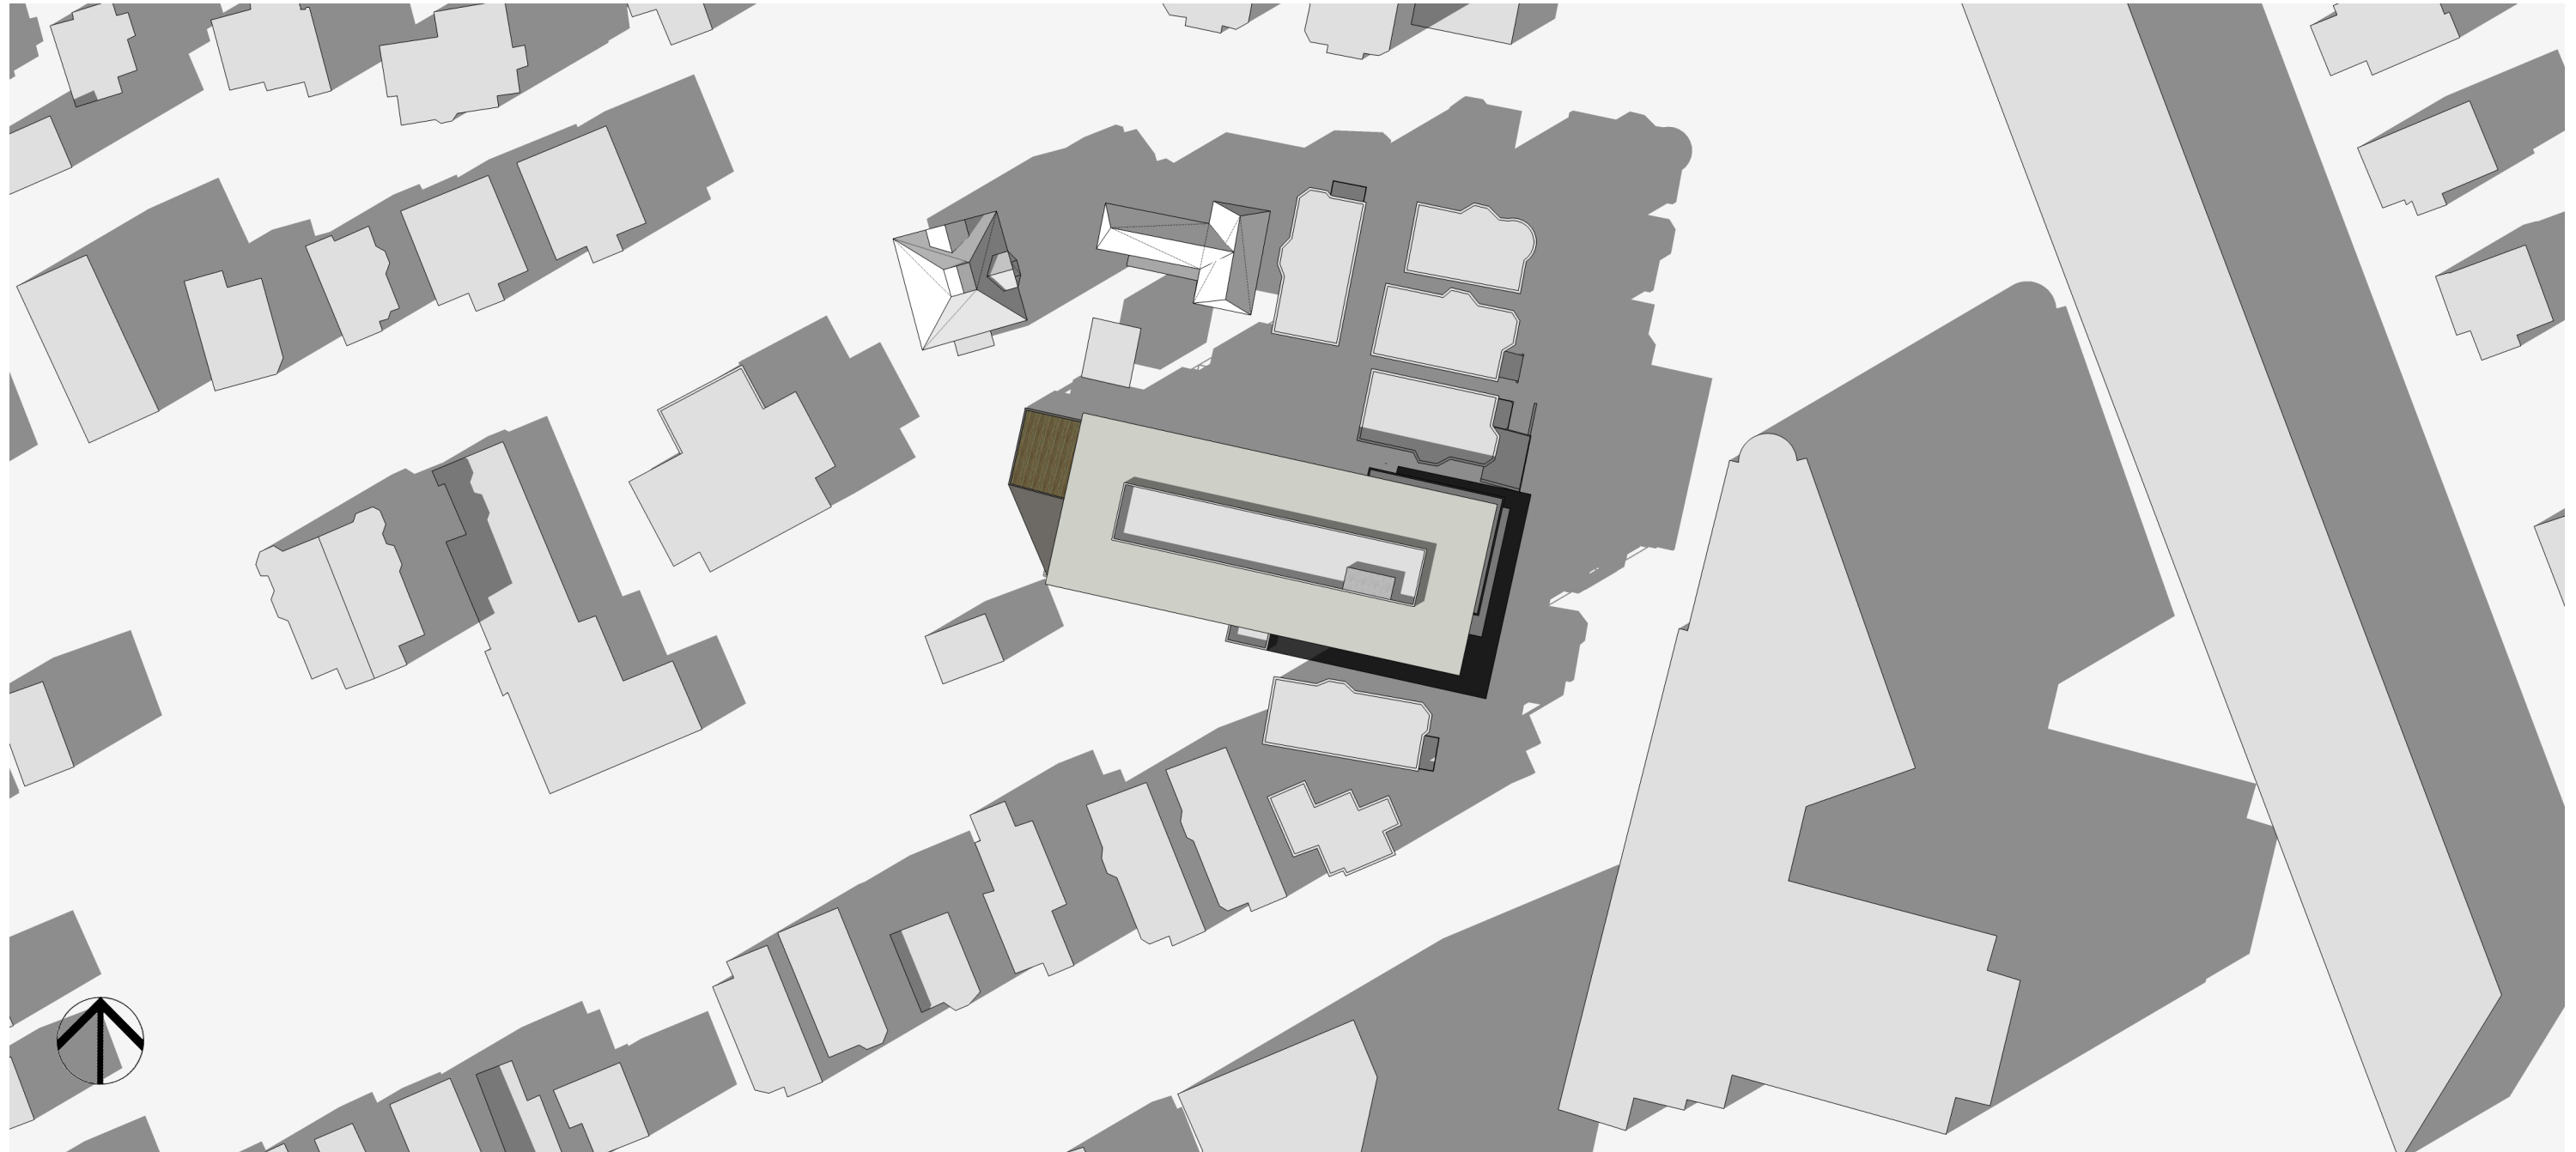

SPRING / FALL EQUINOX - 12 PM

ARCHITECT: **C U B E**
design + research

COMMUNITY PARTNER:

OWNER / DEVELOPER: **PEREGRINE GROUP LLC**

1943 DORCHESTER AVENUE : SHADOW STUDY

SPRING / FALL EQUINOX - 3 PM

ARCHITECT: **C U B E**
design + research

1943 DORCHESTER AVENUE : SHADOW STUDY

SUMMER SOLSTICE - 12 PM

ARCHITECT: **C U B E**
design + research

COMMUNITY PARTNER: 

OWNER / DEVELOPER: **PEREGRINE GROUP LLC** 

1943 DORCHESTER AVENUE : SHADOW STUDY

SUMMER SOLSTICE - 3 PM