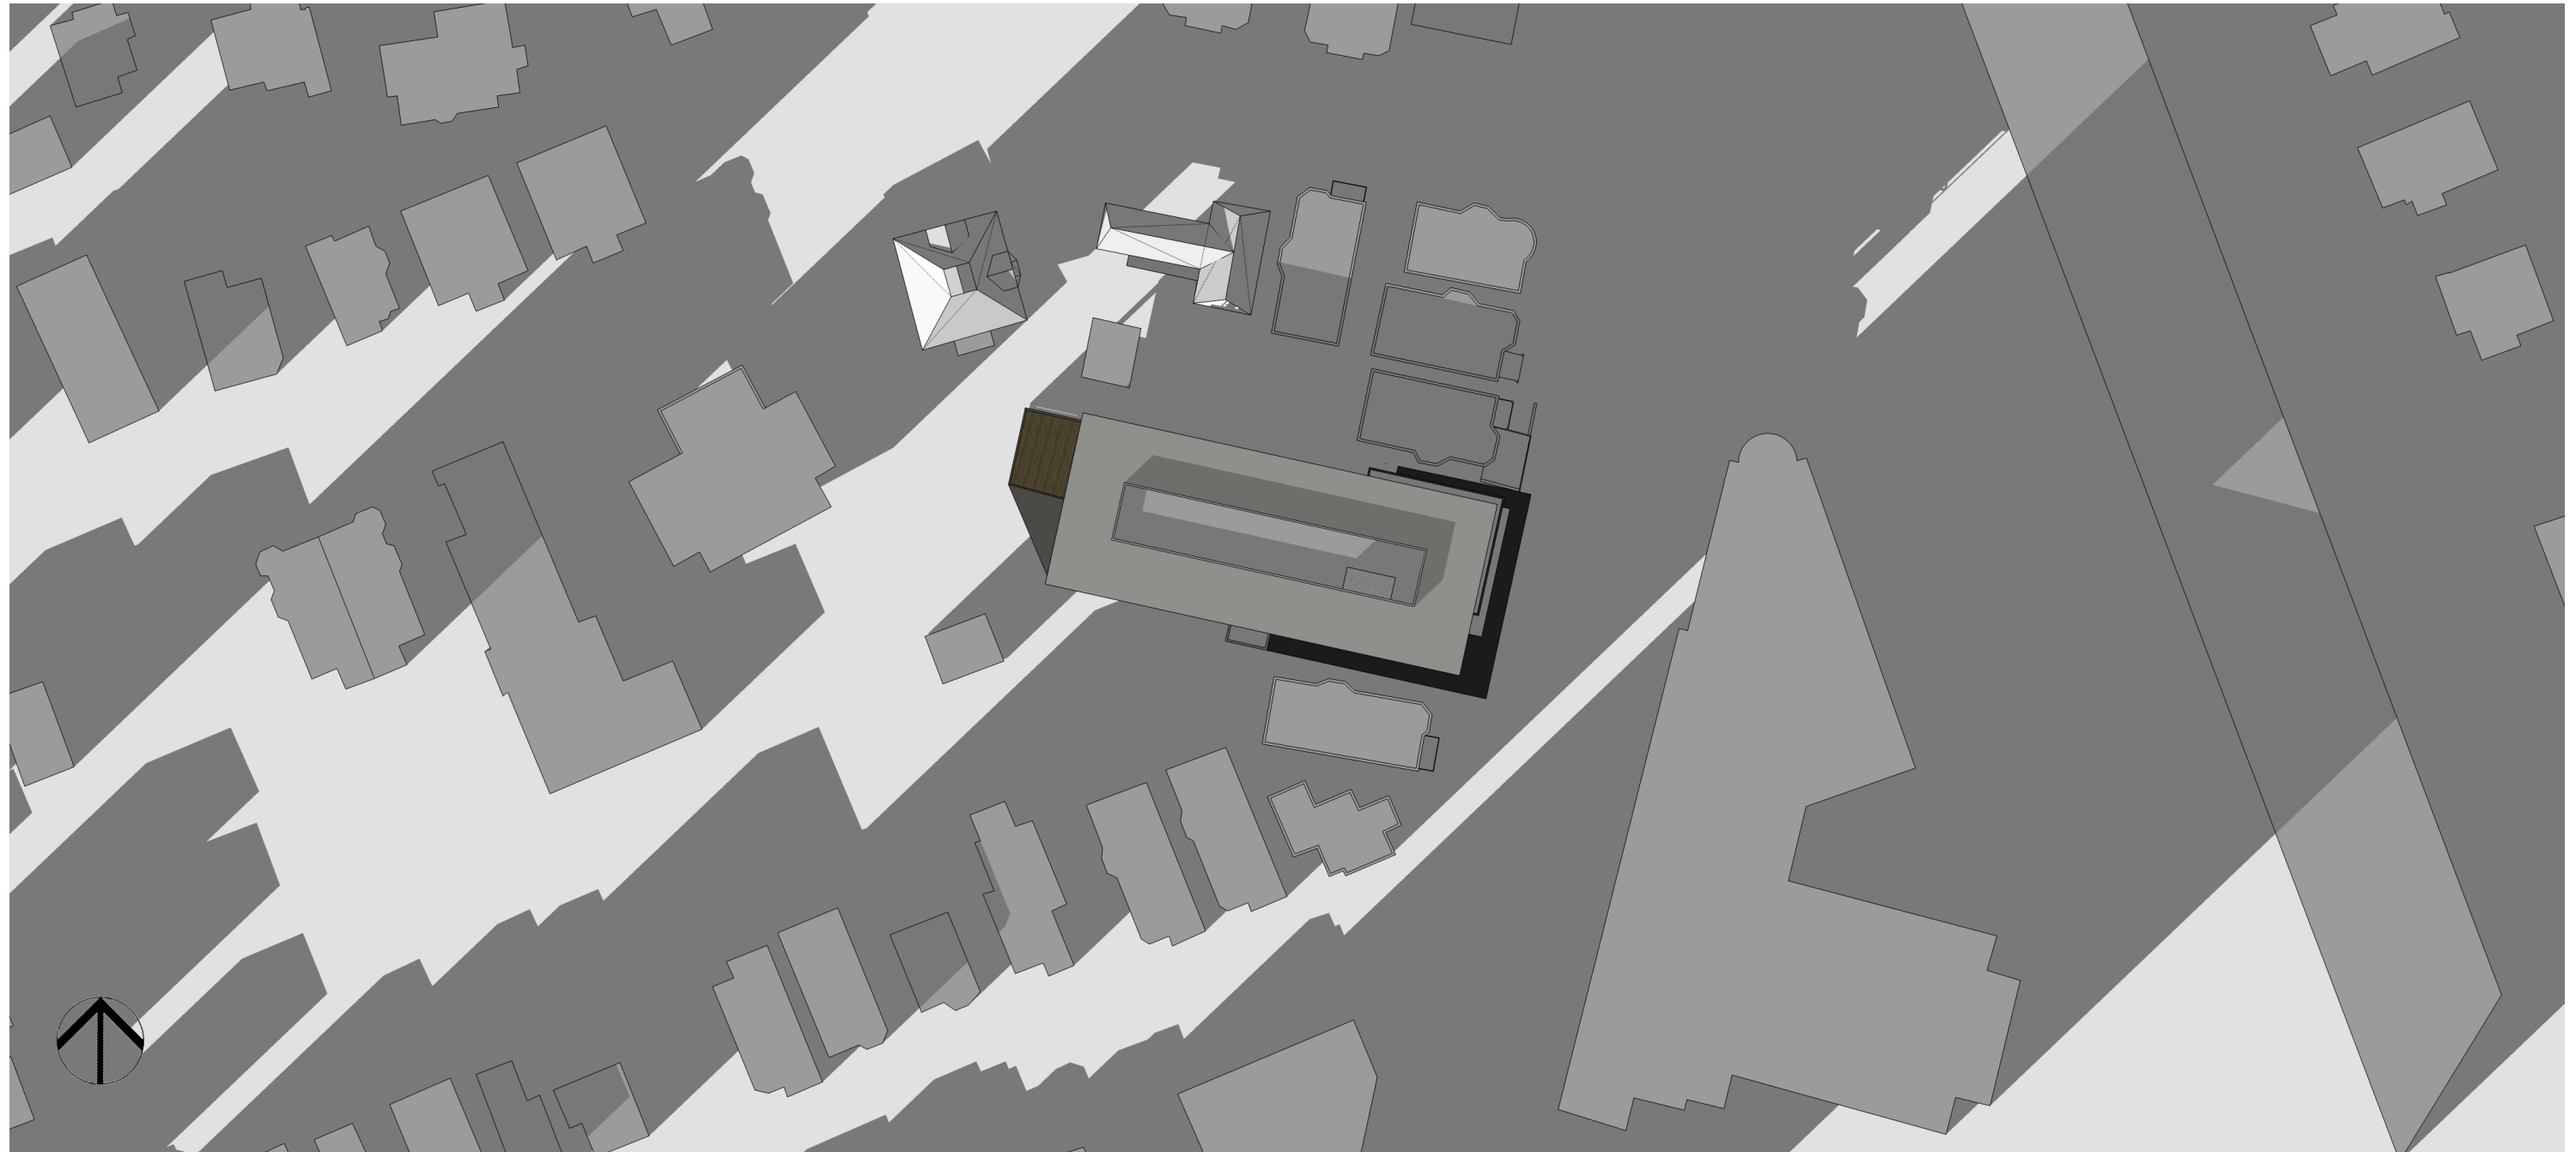

OWNER / DEVELOPER: **PEREGRINE GROUP LLC**

1943 DORCHESTER AVENUE : SHADOW STUDY

WINTER SOLSTICE - 12 PM

ARCHITECT: **C U B E**
design + research

COMMUNITY PARTNER:

OWNER / DEVELOPER: **PEREGRINE GROUP LLC**

1943 DORCHESTER AVENUE : SHADOW STUDY

WINTER SOLSTICE - 3 PM

ARCHITECT: **C U B E**
design + research

COMMUNITY PARTNER:

OWNER / DEVELOPER: **PEREGRINE GROUP LLC**