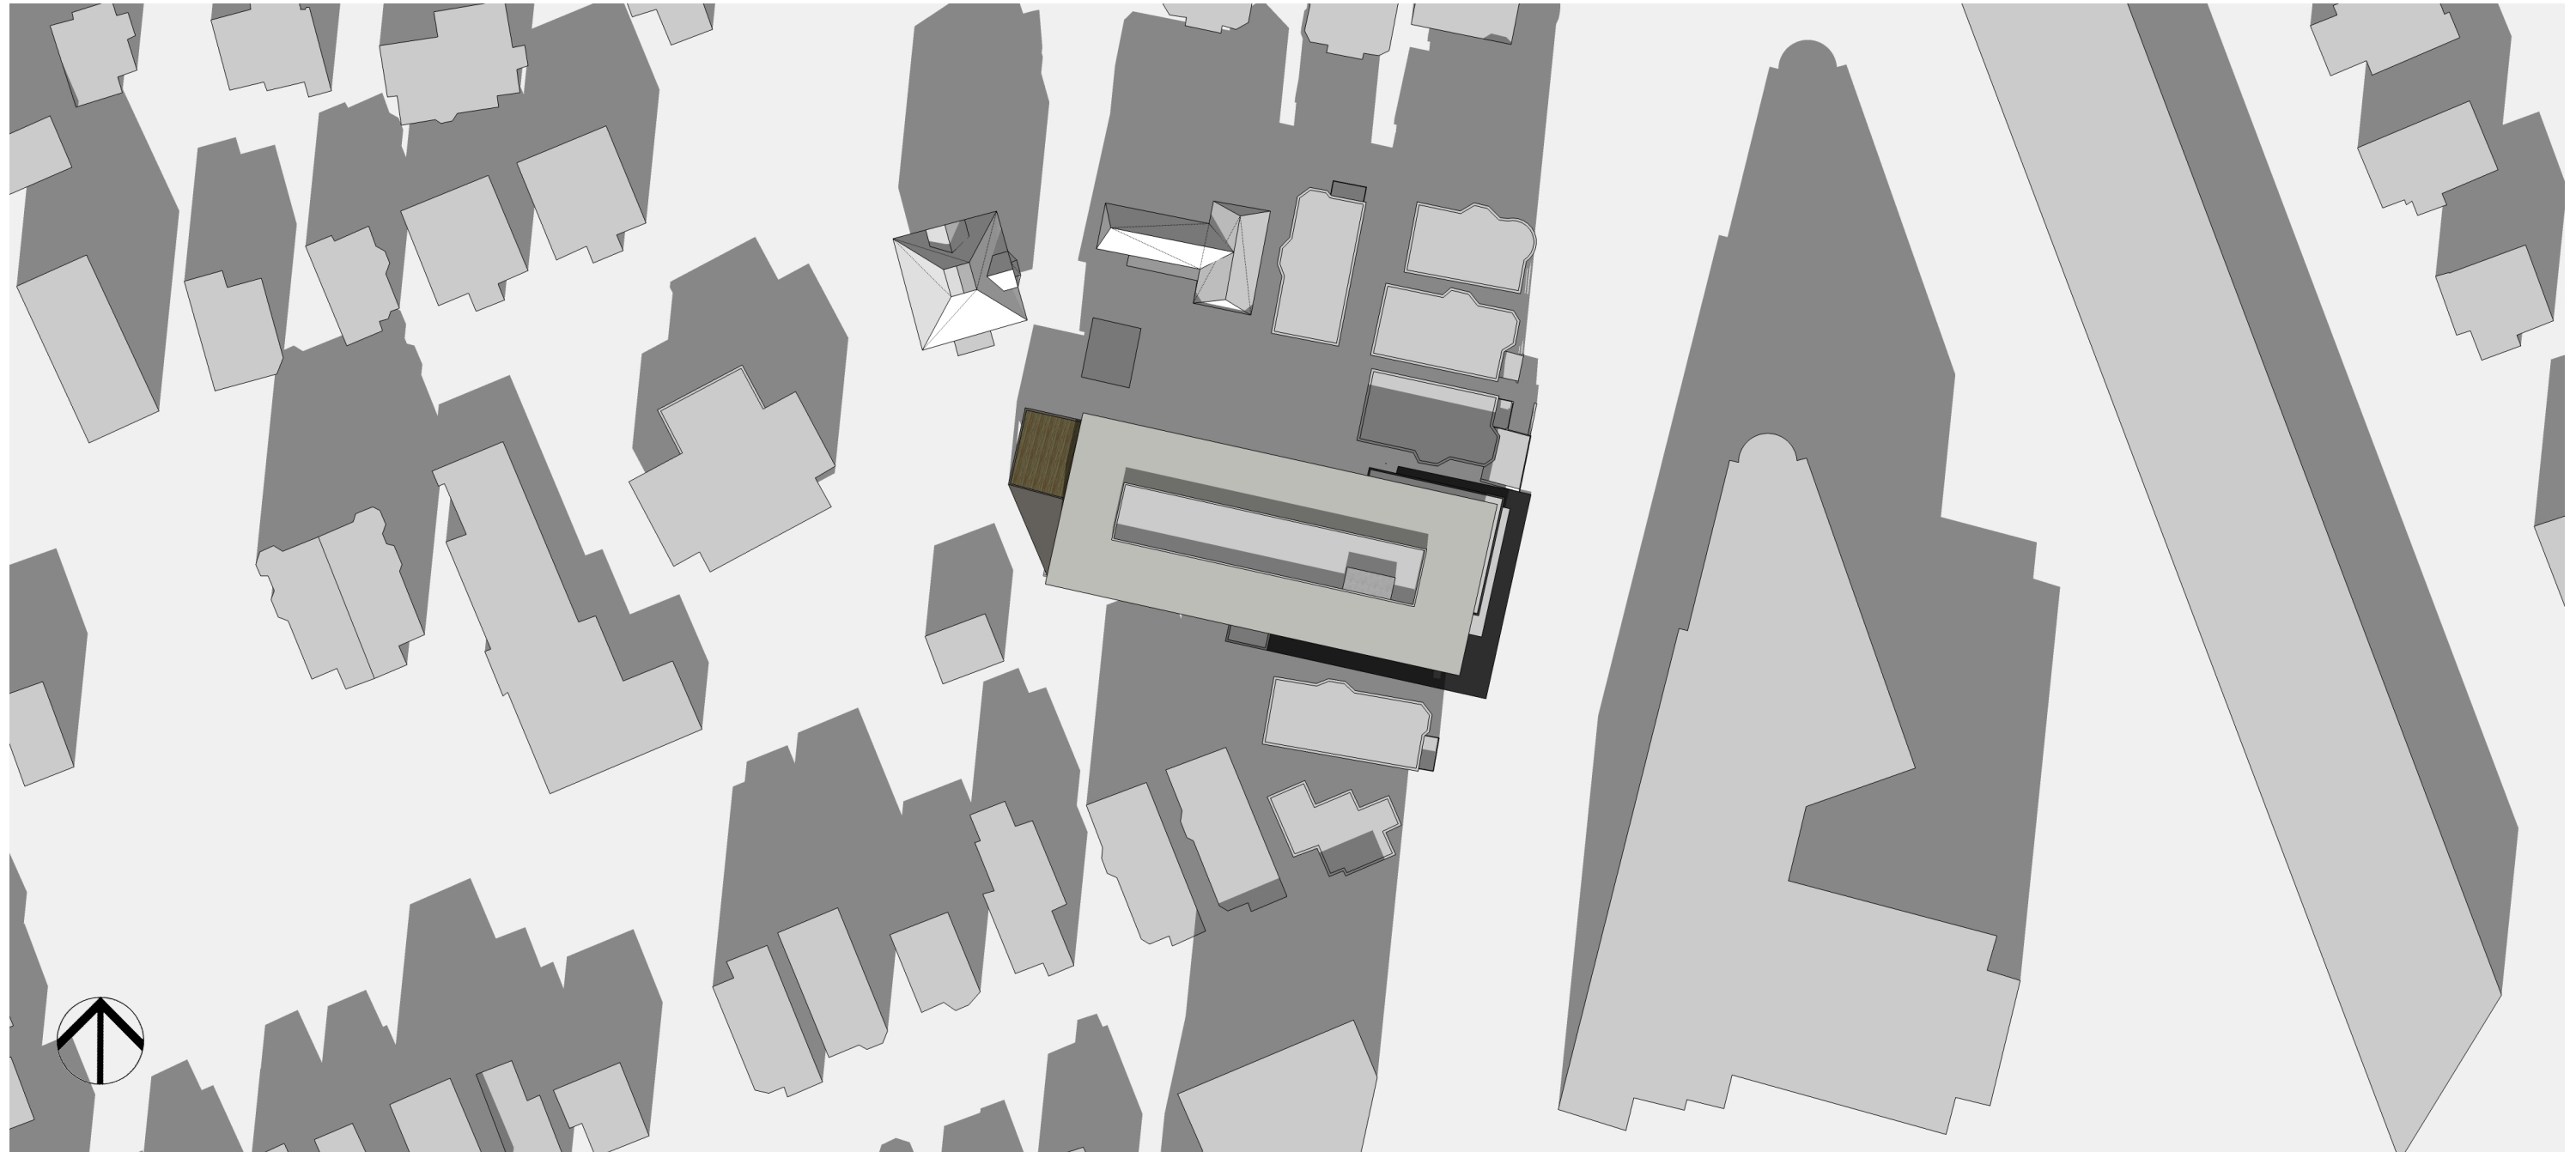

ARCHITECT: **C U B E**
design + research

COMMUNITY PARTNER:

OWNER / DEVELOPER: **PEREGRINE GROUP LLC**

1943 DORCHESTER AVENUE : SHADOW STUDY

WINTER SOLSTICE - 9 AM

ARCHITECT: **C U B E**
design + research

COMMUNITY PARTNER:

OWNER / DEVELOPER: **PEREGRINE GROUP LLC**

1943 DORCHESTER AVENUE : SHADOW STUDY

WINTER SOLSTICE - 12 PM

ARCHITECT: **C U B E**
design + research

COMMUNITY PARTNER:

OWNER / DEVELOPER: **PEREGRINE GROUP LLC**