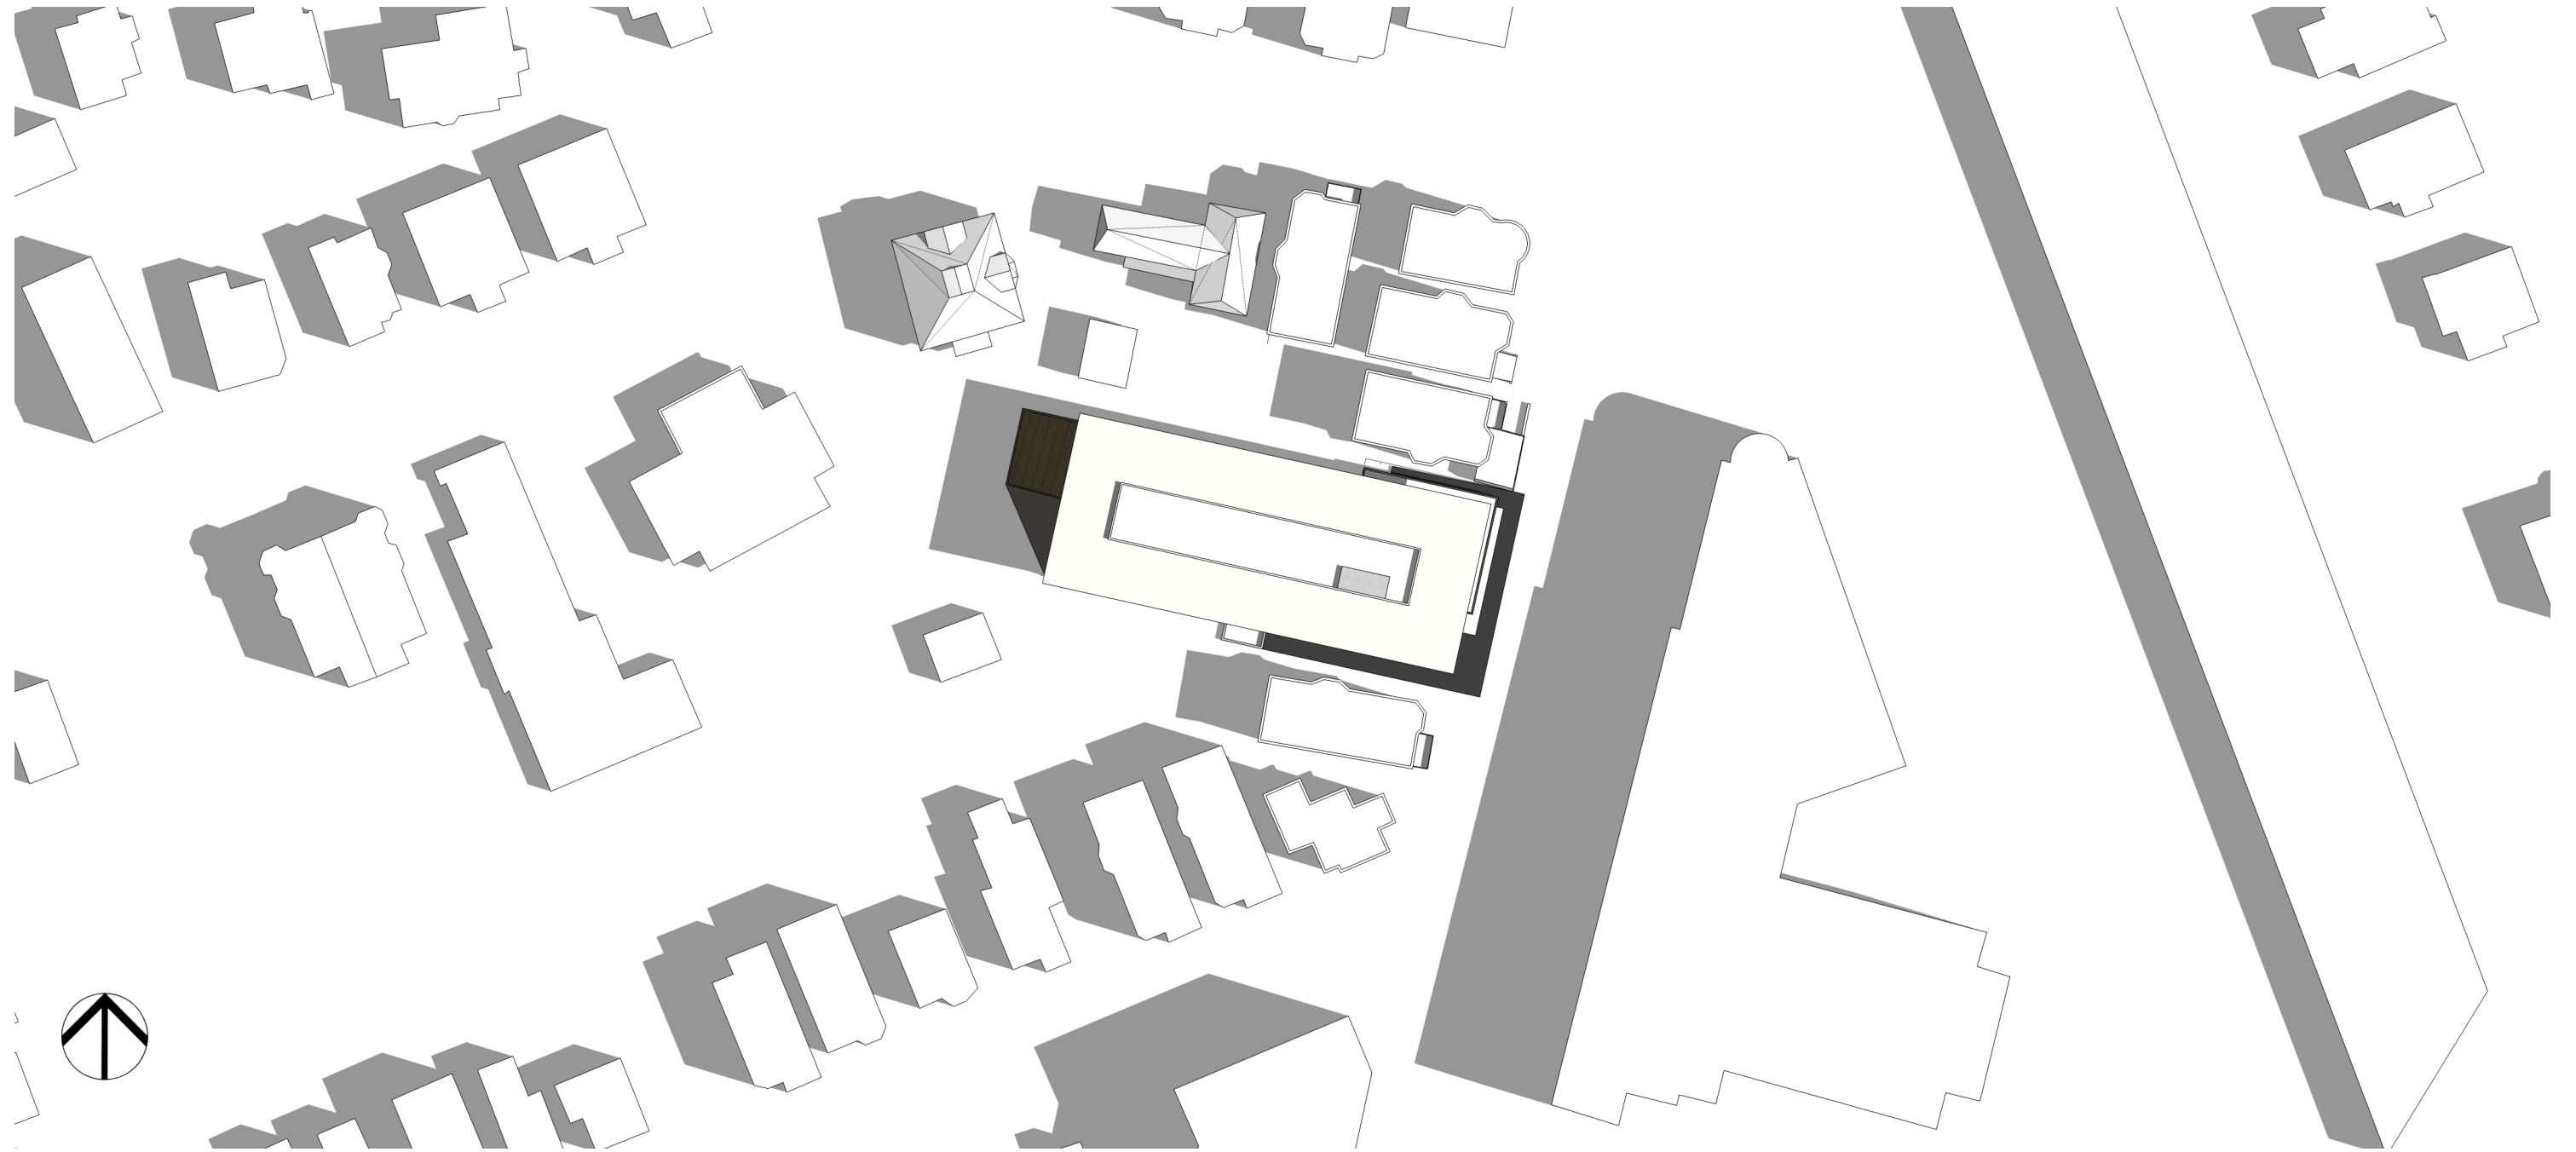

1943 DORCHESTER AVENUE : SHADOW STUDY

SUMMER SOLSTICE - 9 AM

ARCHITECT: **C U B E**
design + research

COMMUNITY PARTNER:

OWNER / DEVELOPER: **PEREGRINE GROUP LLC**