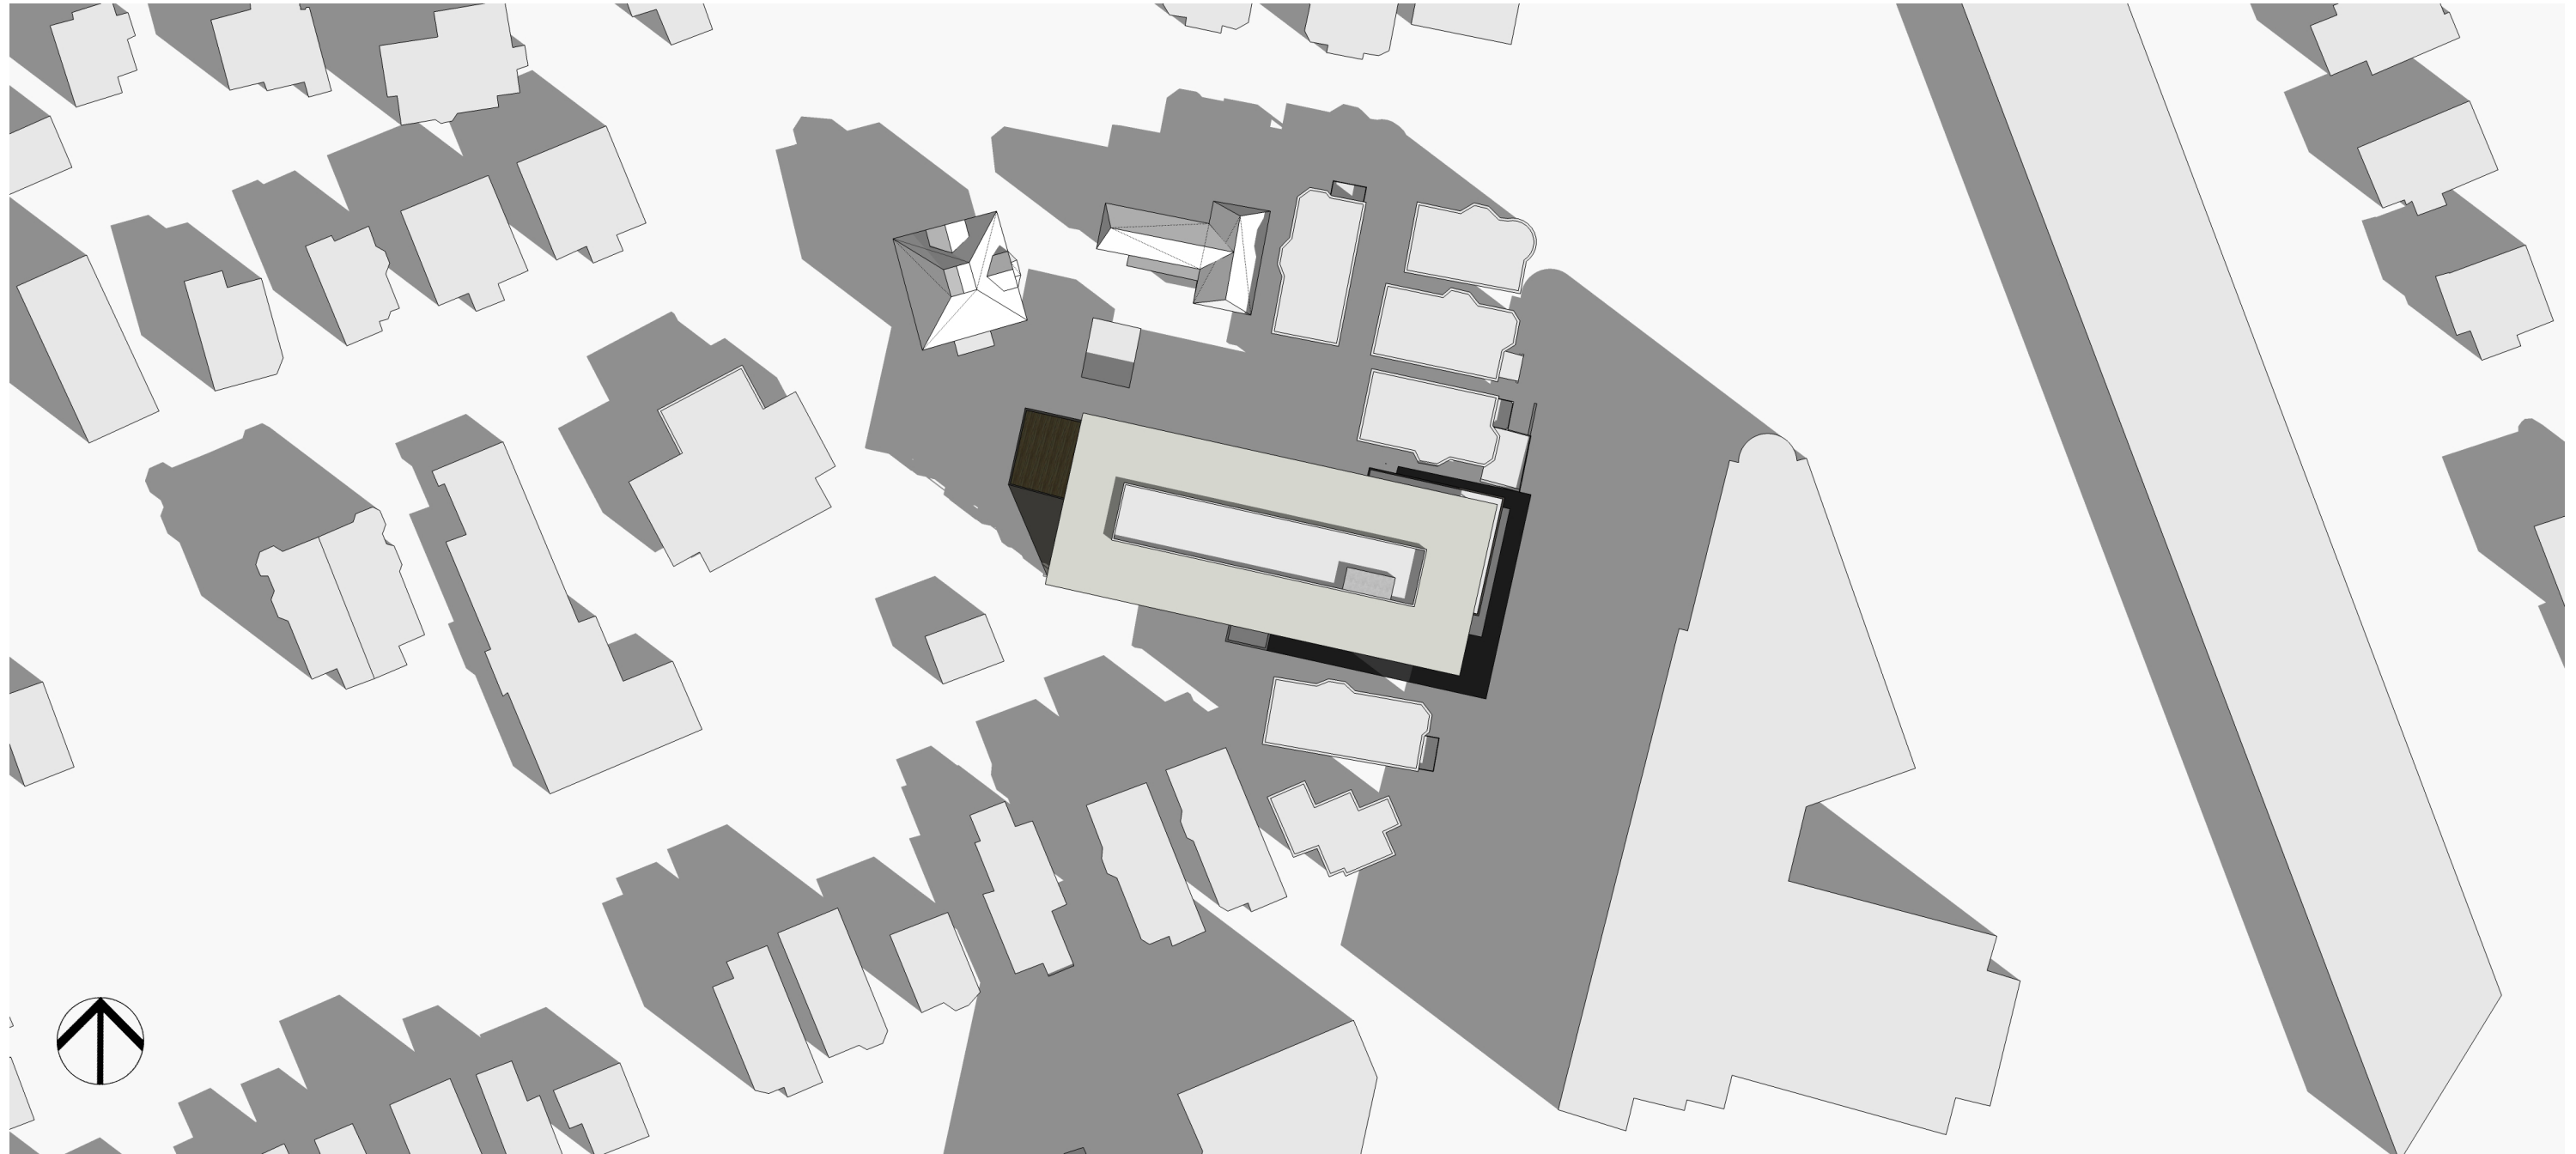

1943 DORCHESTER AVENUE : SHADOW STUDY

SPRING / FALL EQUINOX - 9 AM

ARCHITECT: **C U B E**
design + research

COMMUNITY PARTNER:

OWNER / DEVELOPER: **PEREGRINE GROUP LLC**

1943 DORCHESTER AVENUE : SHADOW STUDY

SPRING / FALL EQUINOX - 12 PM

ARCHITECT: **C U B E**
design + research

COMMUNITY PARTNER:

OWNER / DEVELOPER: **PEREGRINE GROUP LLC**

1943 DORCHESTER AVENUE : SHADOW STUDY

SPRING / FALL EQUINOX - 3 PM

ARCHITECT: **C U B E**
design + research