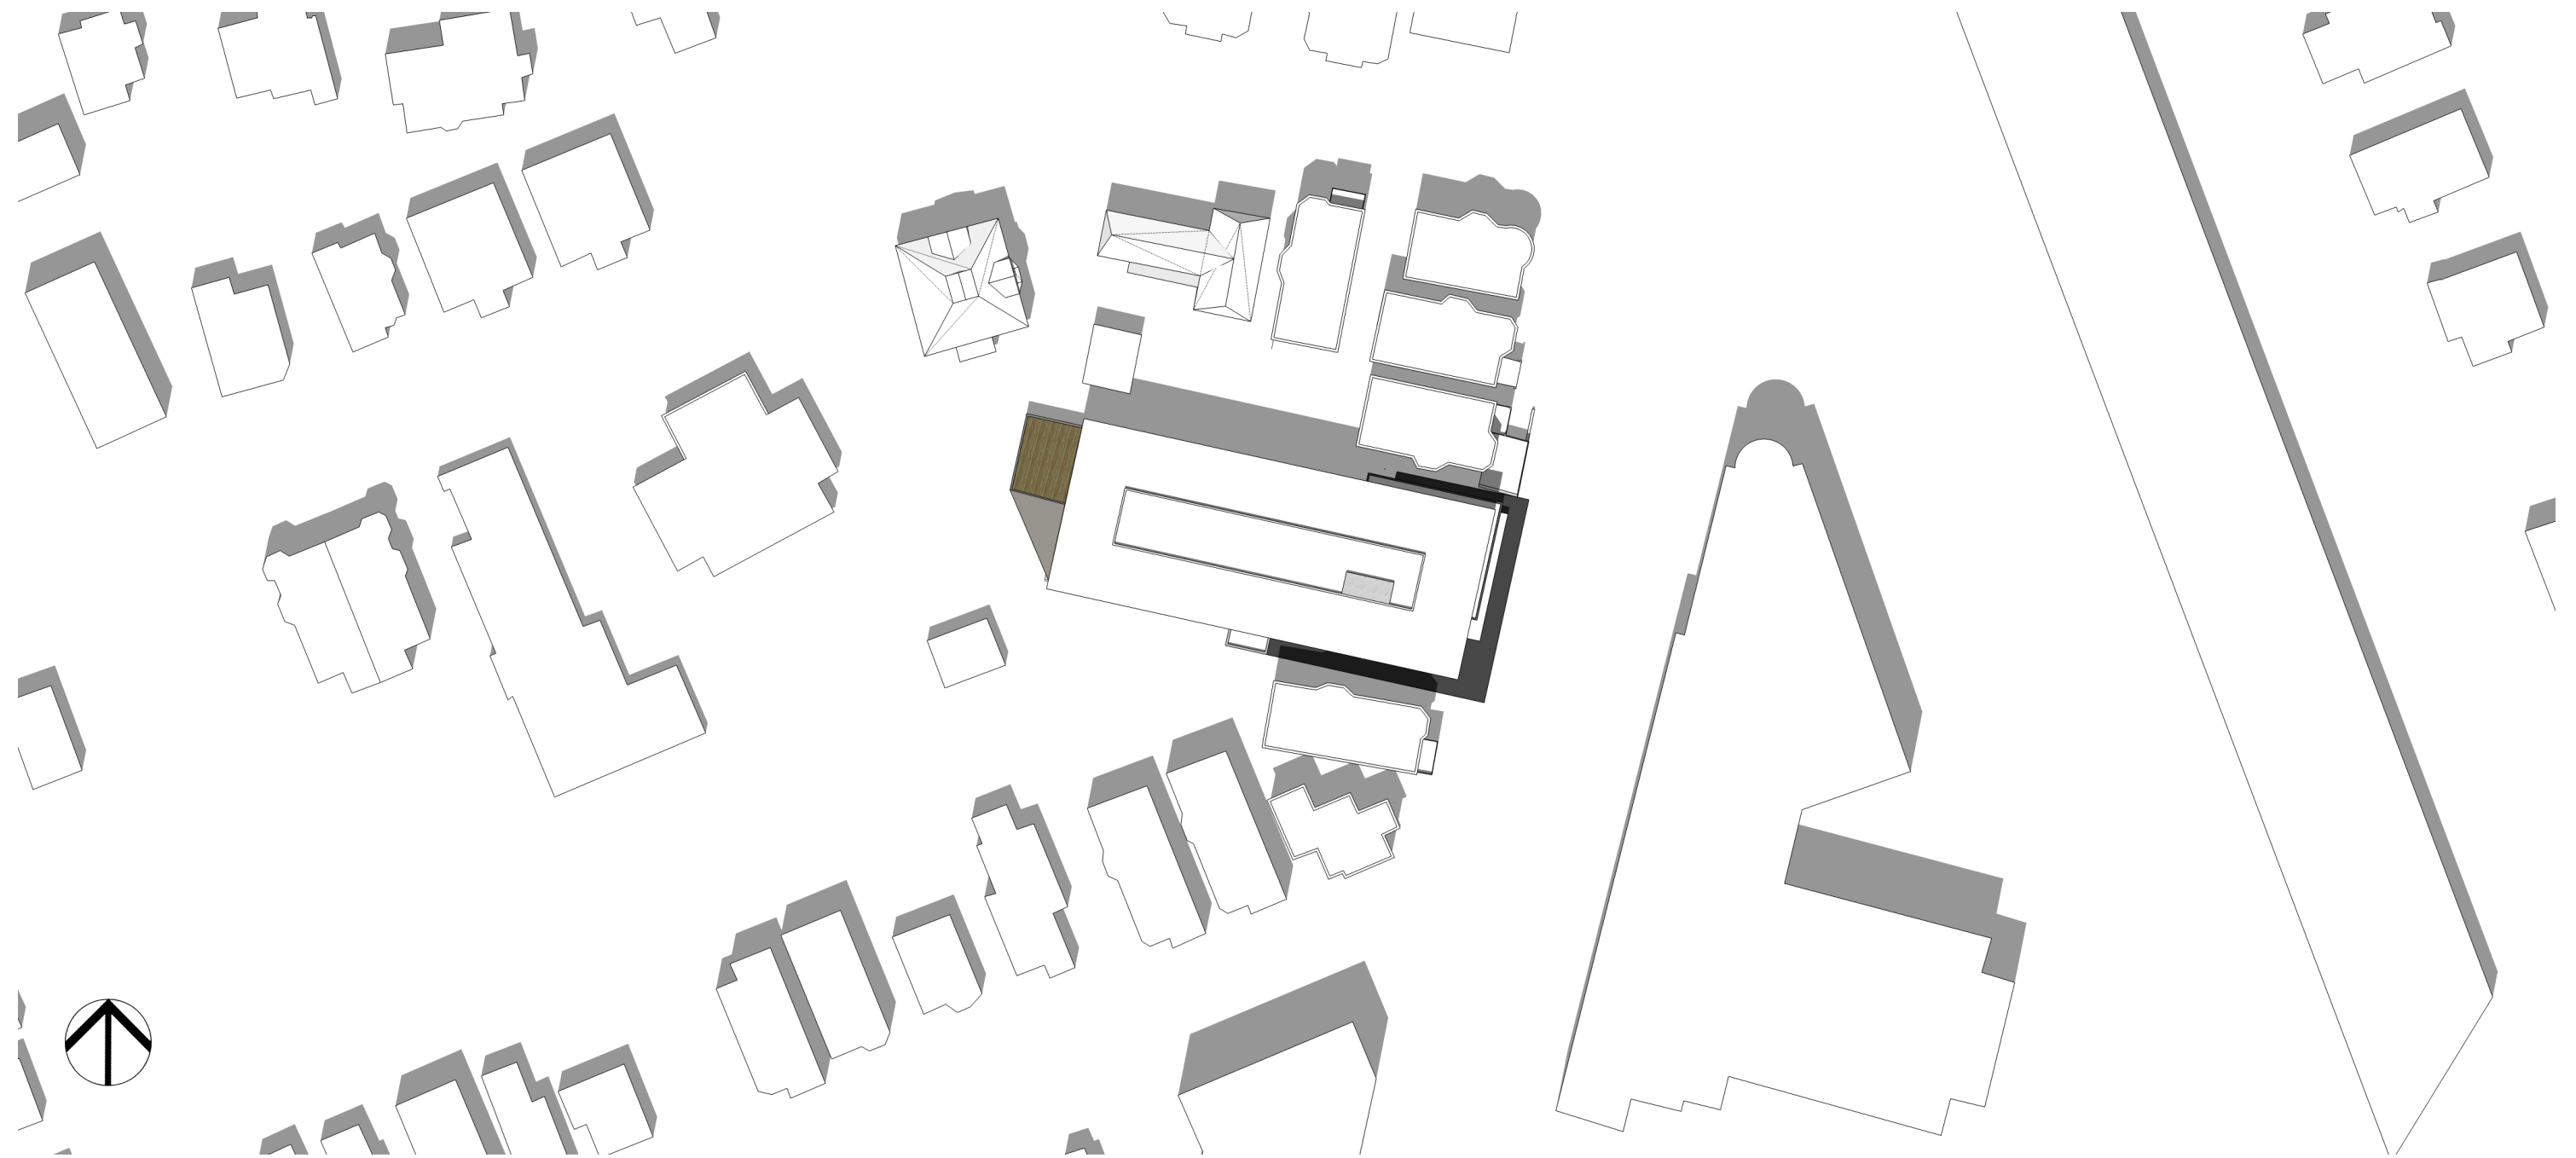

COMMUNITY PARTNER: 

OWNER / DEVELOPER: **PEREGRINE GROUP LLC** 

1943 DORCHESTER AVENUE : SHADOW STUDY

SUMMER SOLSTICE - 9 AM

ARCHITECT: **C U B E**
design + research

COMMUNITY PARTNER:

OWNER / DEVELOPER: **PEREGRINE GROUP LLC**

1943 DORCHESTER AVENUE : SHADOW STUDY

SUMMER SOLSTICE - 12 PM

ARCHITECT: **C U B E**
design + research

COMMUNITY PARTNER: 

OWNER / DEVELOPER: **PEREGRINE GROUP LLC** 

1943 DORCHESTER AVENUE : SHADOW STUDY

SUMMER SOLSTICE - 3 PM