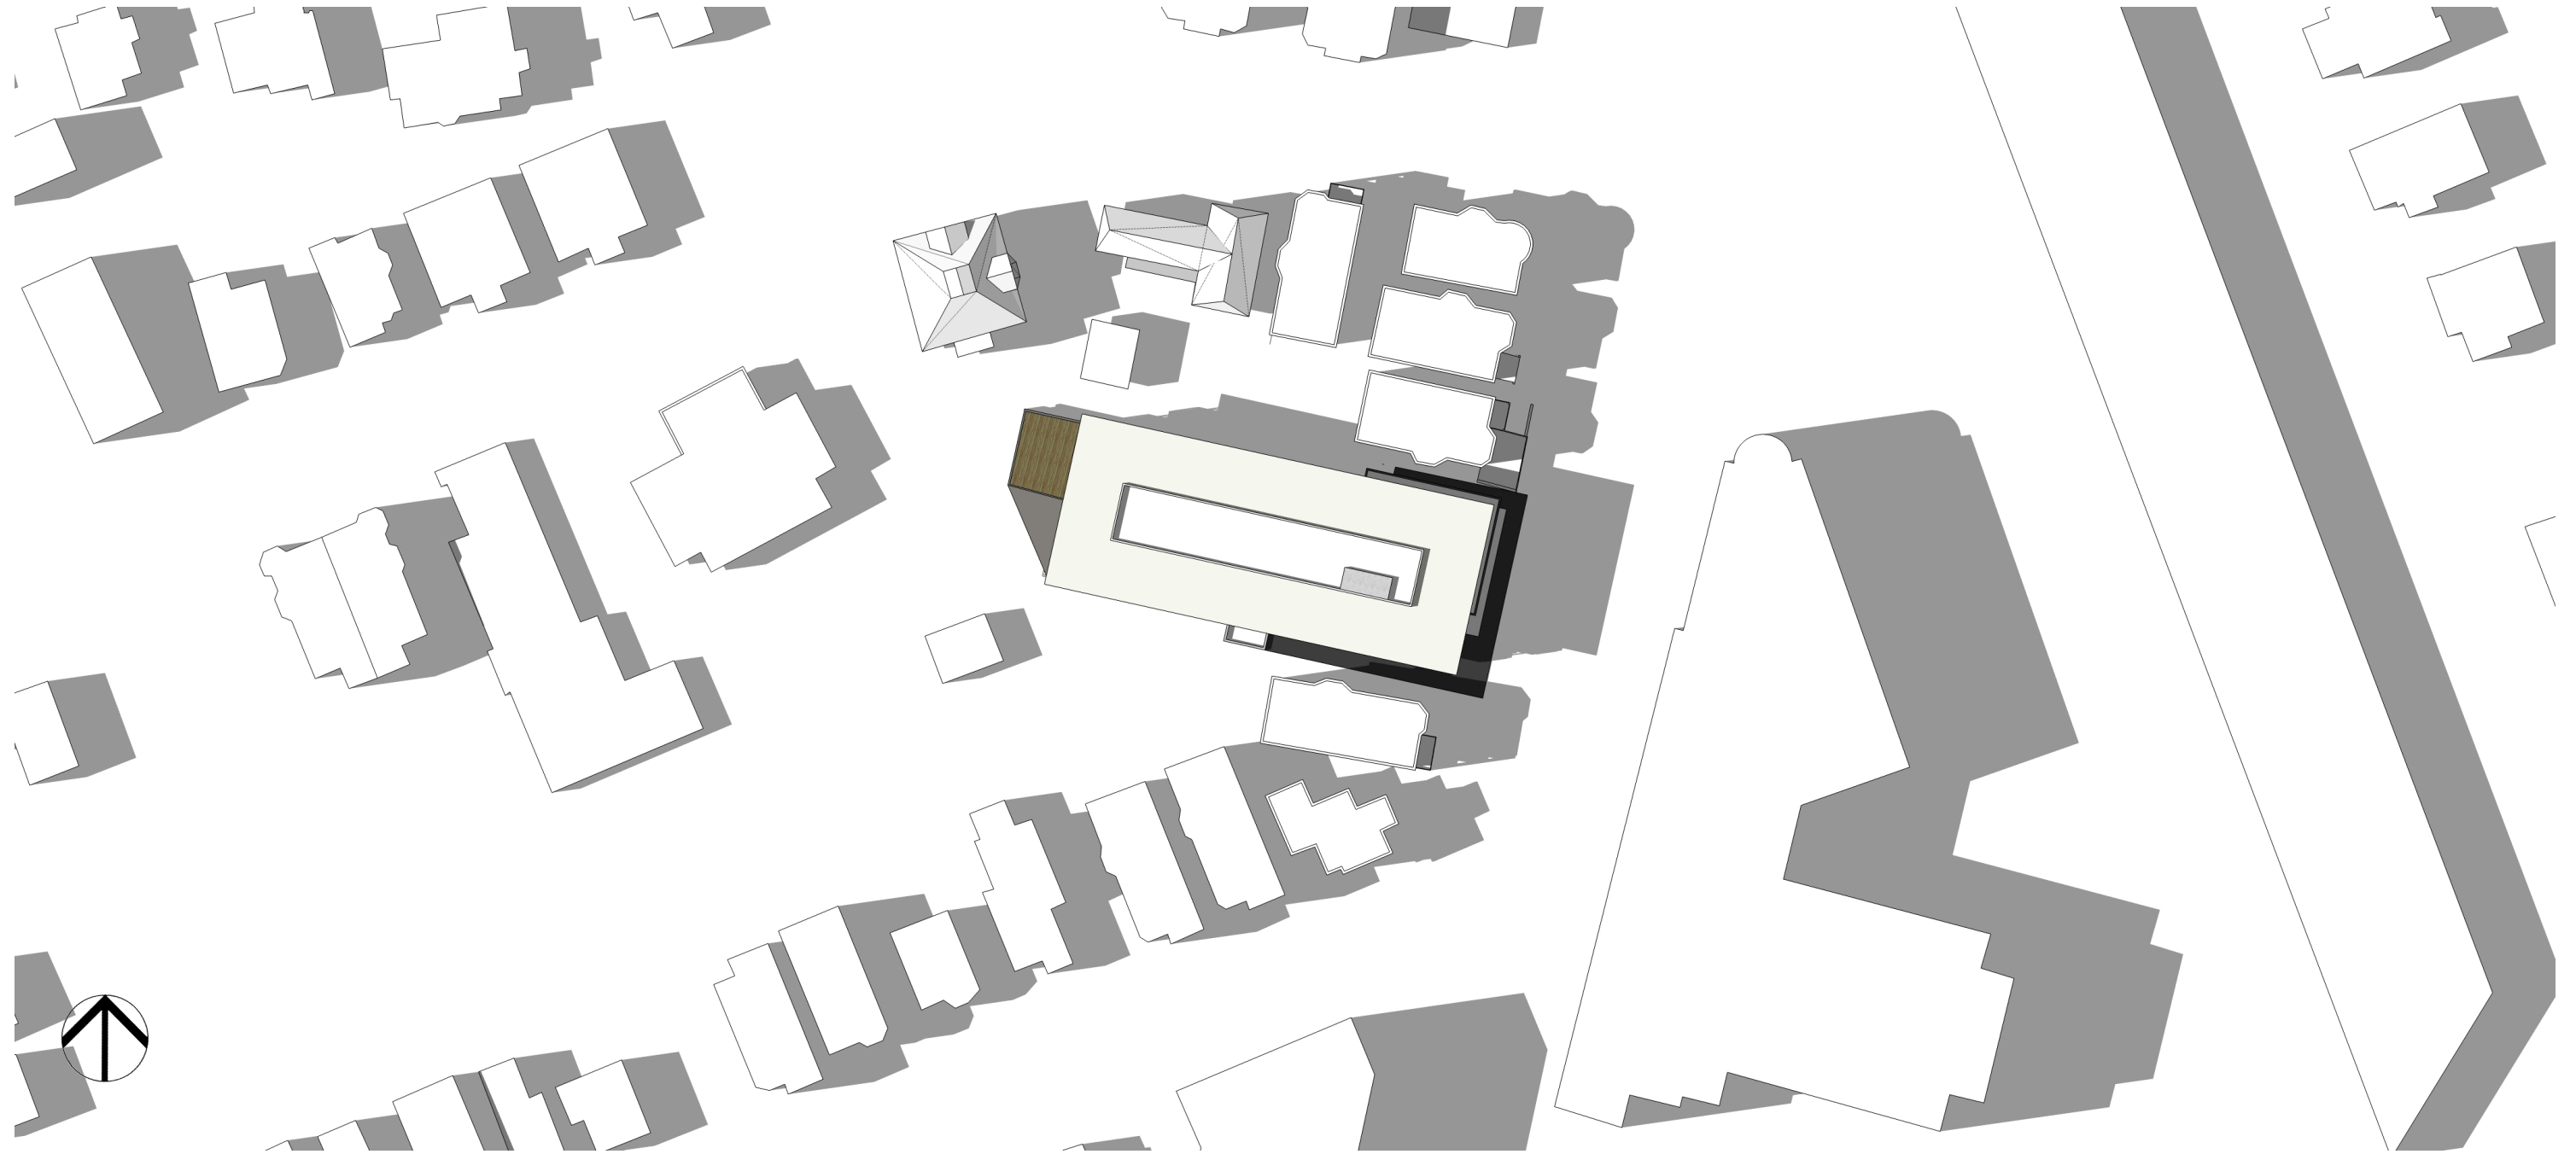

1943 DORCHESTER AVENUE : SHADOW STUDY

SUMMER SOLSTICE - 12 PM

ARCHITECT: **C U B E**
design + research

COMMUNITY PARTNER: 

OWNER / DEVELOPER: **PEREGRINE GROUP LLC** 

1943 DORCHESTER AVENUE : SHADOW STUDY

SUMMER SOLSTICE - 3 PM