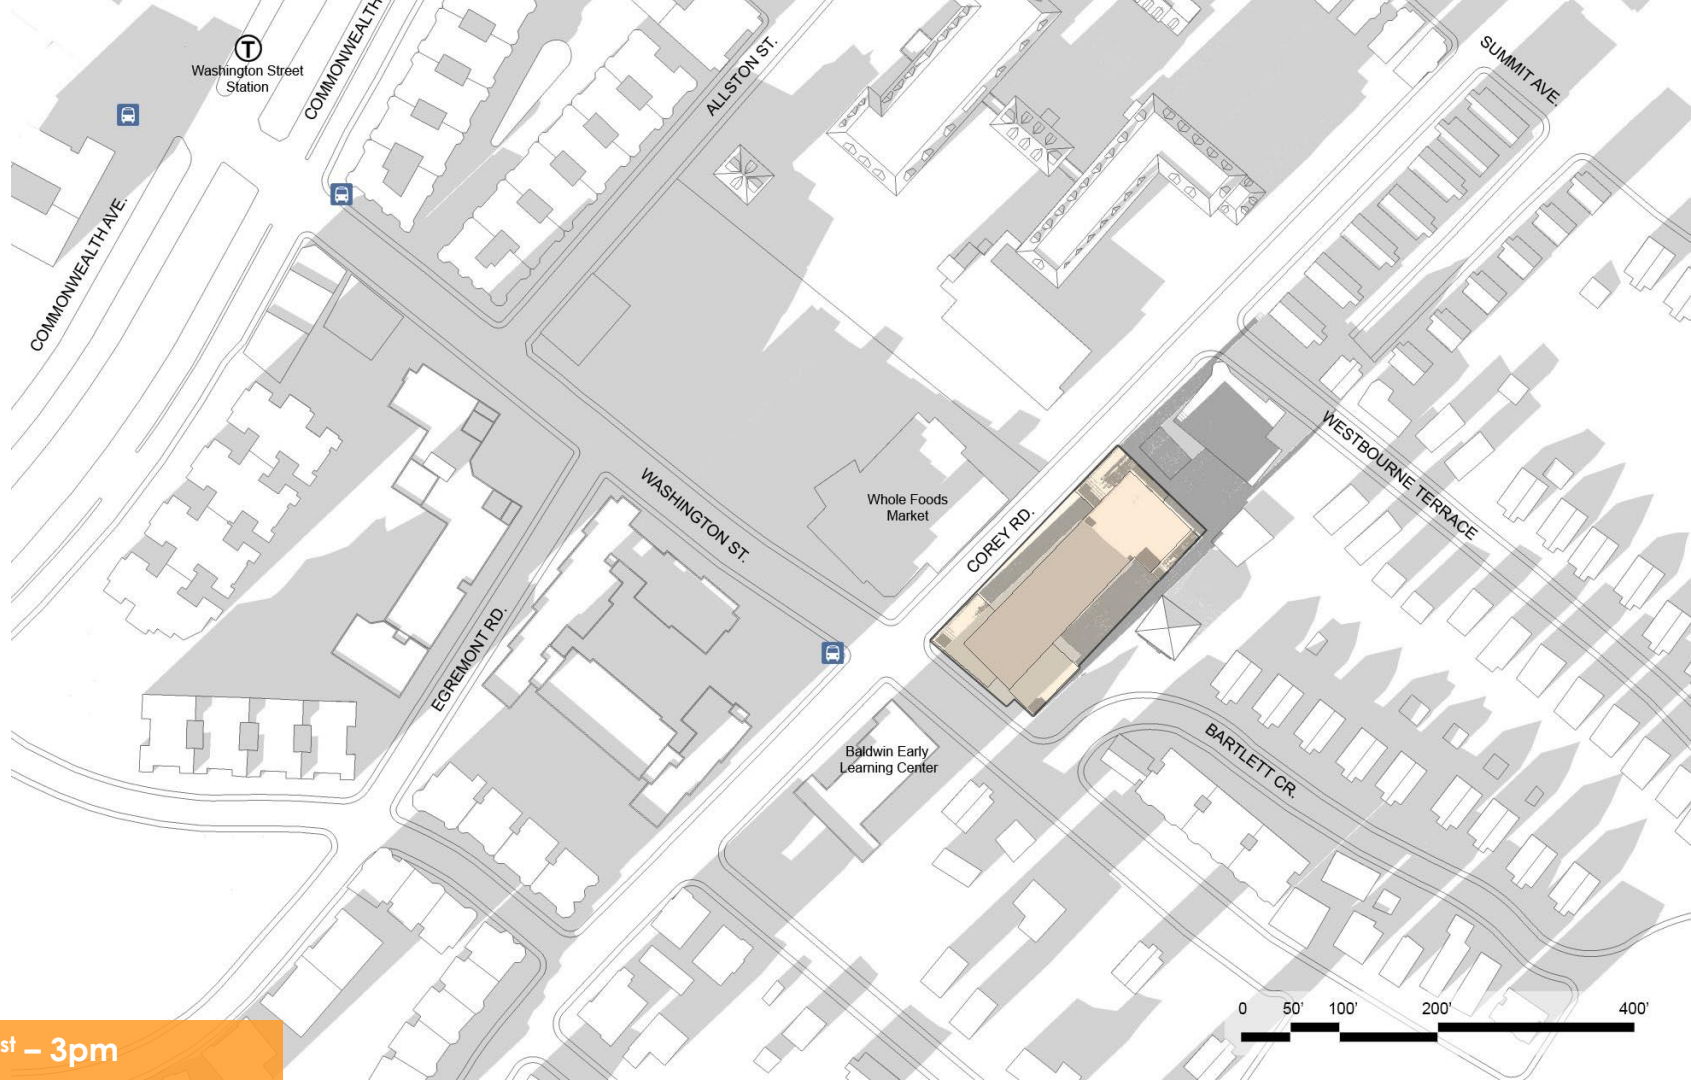

WESTBOURNE TERRACE

EGREMONT RD.

Baldwin Early Learning Center

BARTLETT CR.

December 21st – 12pm

Washington Street Station

COMMONWEALTH AVE.

COMMONWEALTH