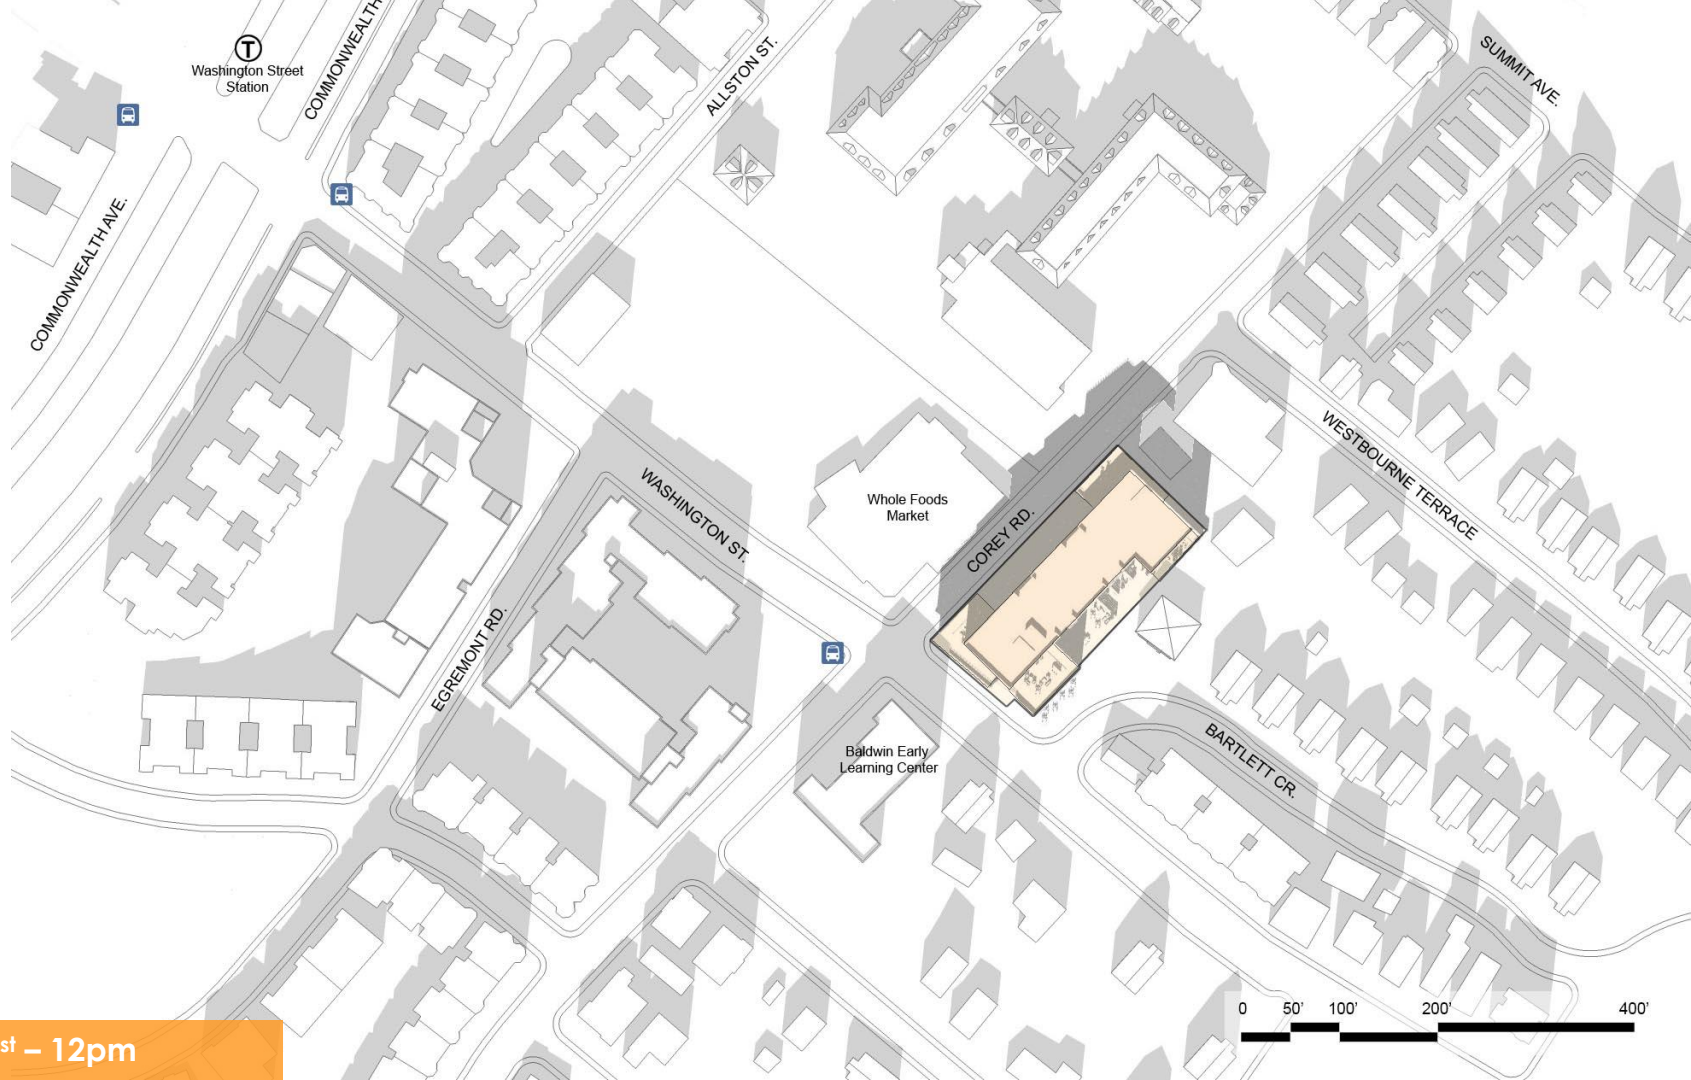

Washington Street Station

COMMONWEALTH AVE.

COMMONWEALTH

ALSTON ST.

SUMMIT AVE.

WASHINGTON ST.

Whole Foods Market

COREY RD.

WESTBOURNE TERRACE

EGREMONT RD.

Baldwin Early Learning Center

BARTLETT CR.

December 21st – 12pm