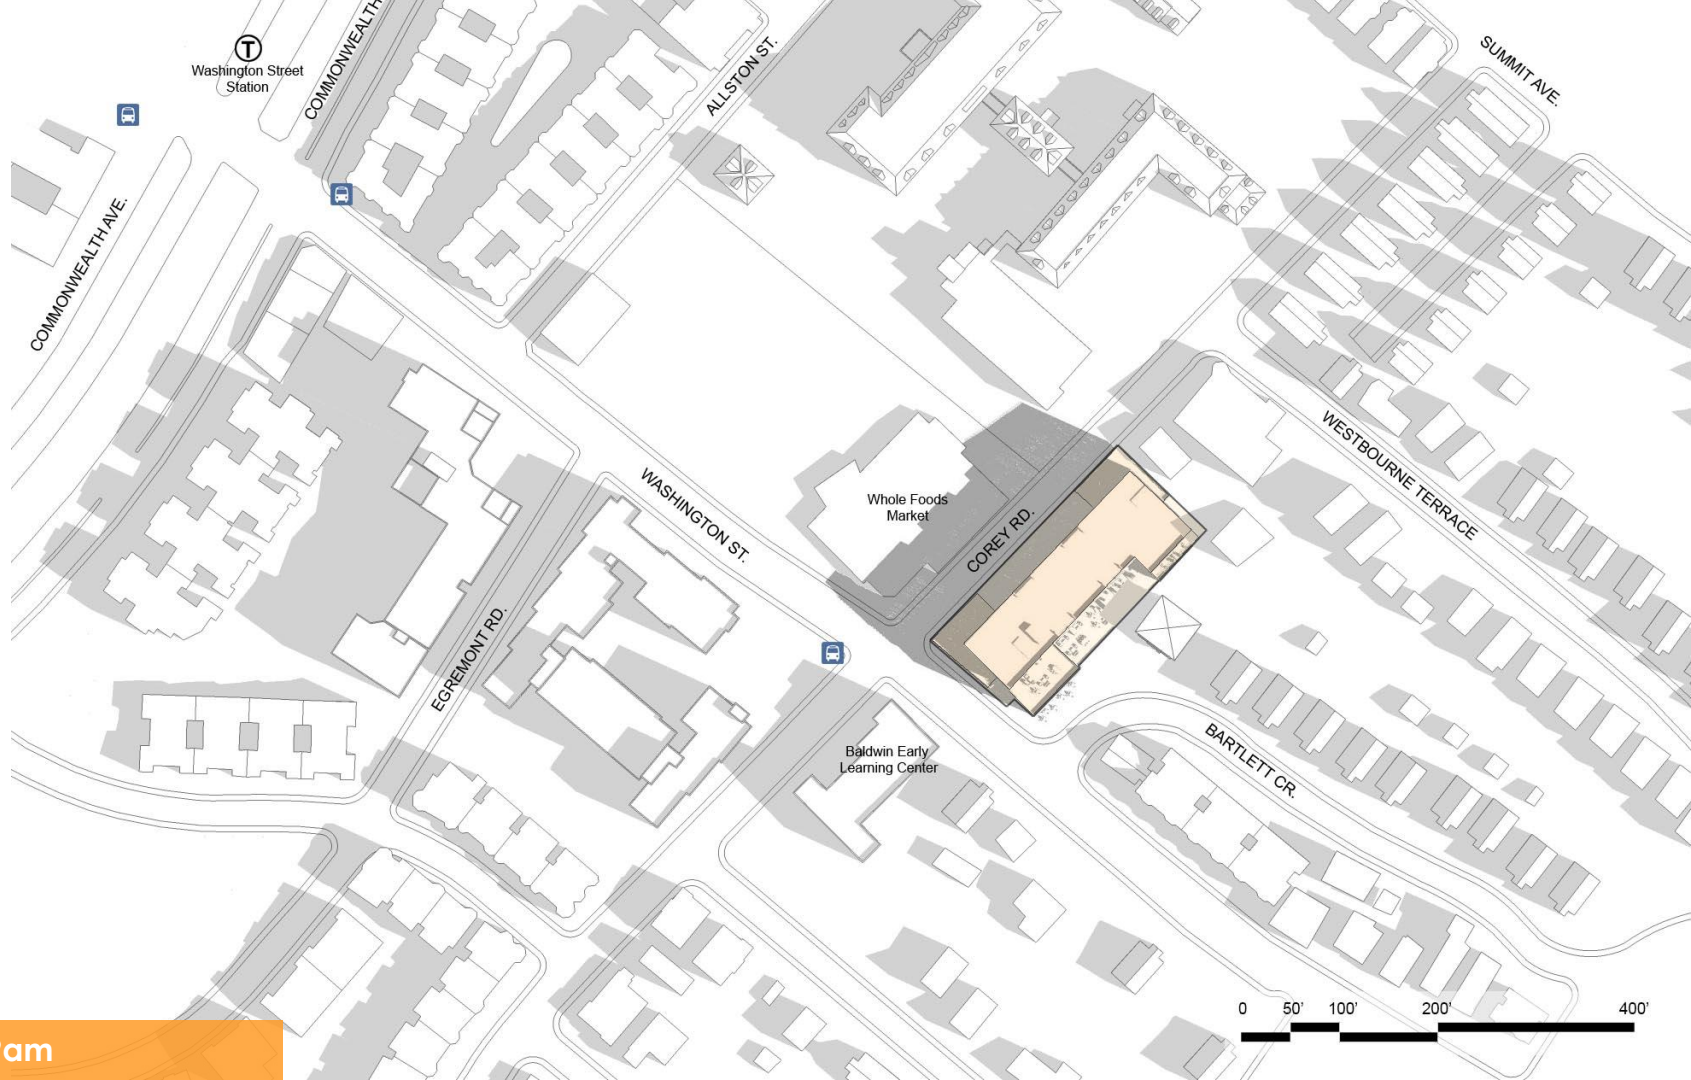

Five Washington Street

12/03/2015 Community Presentation

Shadow Study

March 21st – 9am

Washington Street Station

COMMONWEALTH AVE.

COMMONWEALTH AVE.

ALLSTON ST.

WASHINGTON ST.

EGREMONT RD.

Whole Foods Market

COREY RD.

Baldwin Early Learning Center

BARTLETT CR.

WESTBOURNE TERRACE

SUMMIT AVE.