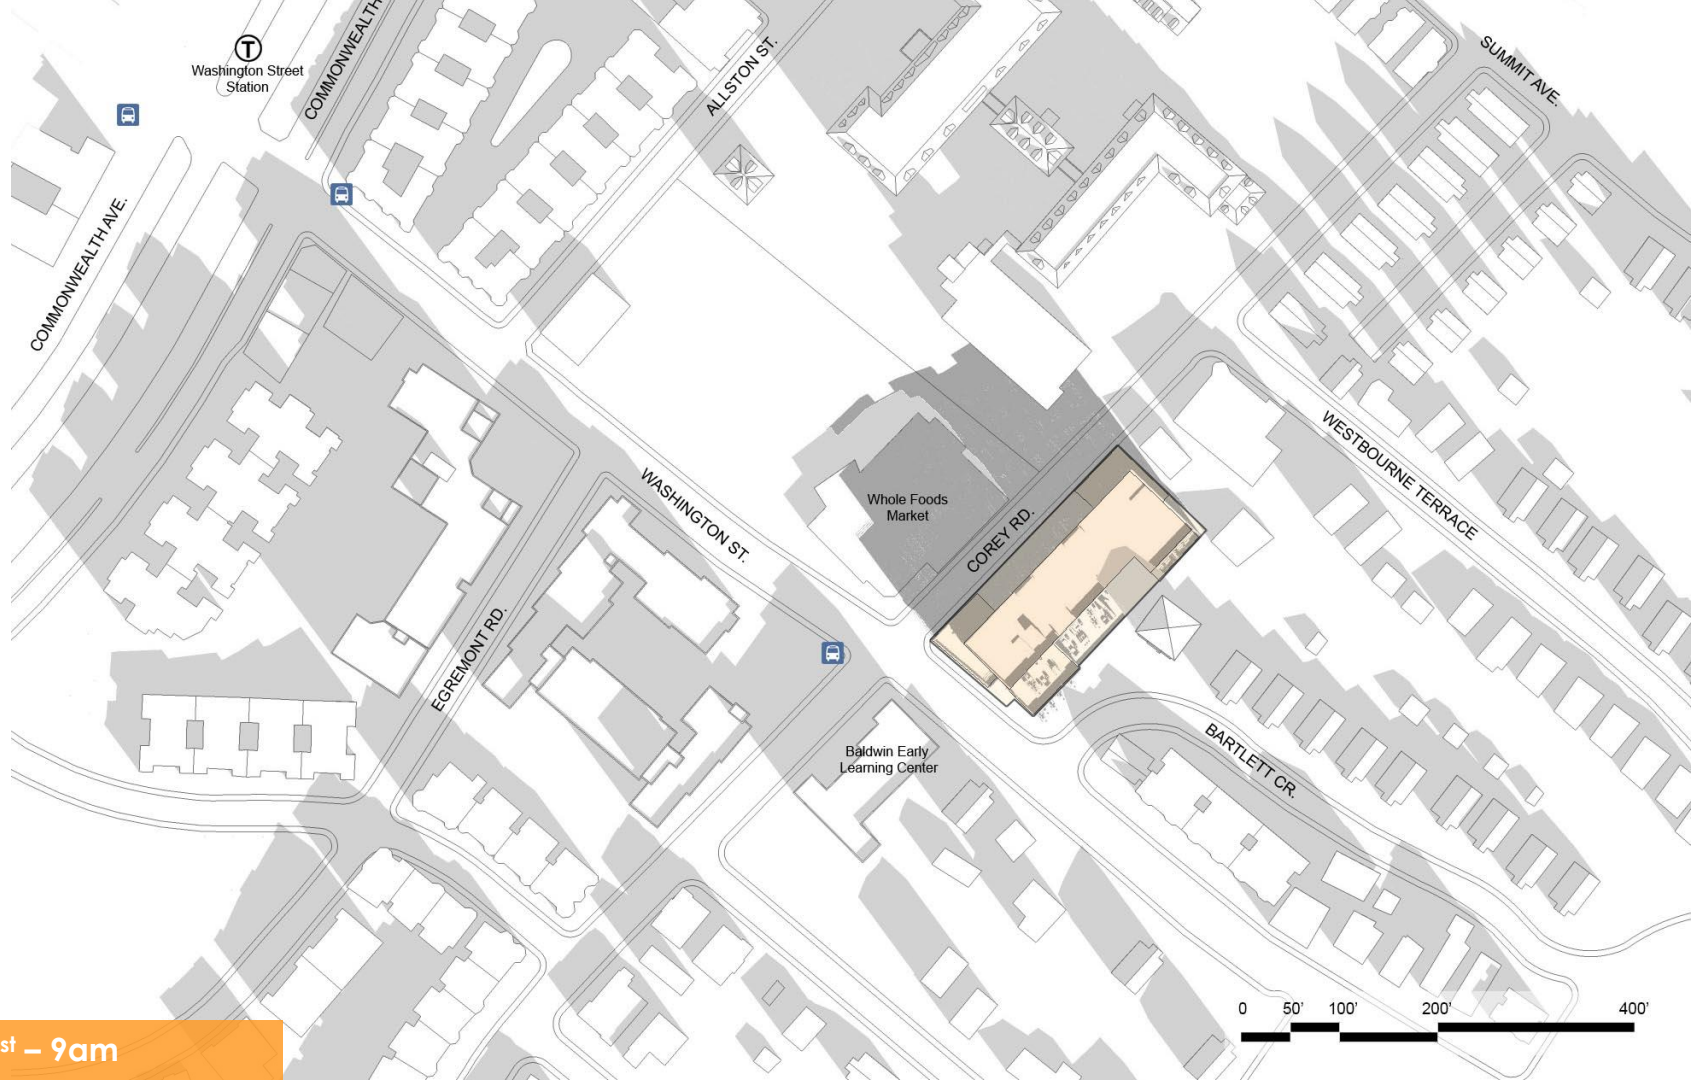

ALSTON ST.

SUMMIT AVE.

Whole Foods Market

WASHINGTON ST.

COREY RD.

WESTBOURNE TERRACE

EGREMONT RD.

Baldwin Early Learning Center

BARTLETT CR.

0 50' 100' 200' 400'

September 21st – 6pm

Washington Street Station

COMMONWEALTH AVE.

COMMONWEALTH

ALSTON ST.

SUMMIT AVE.