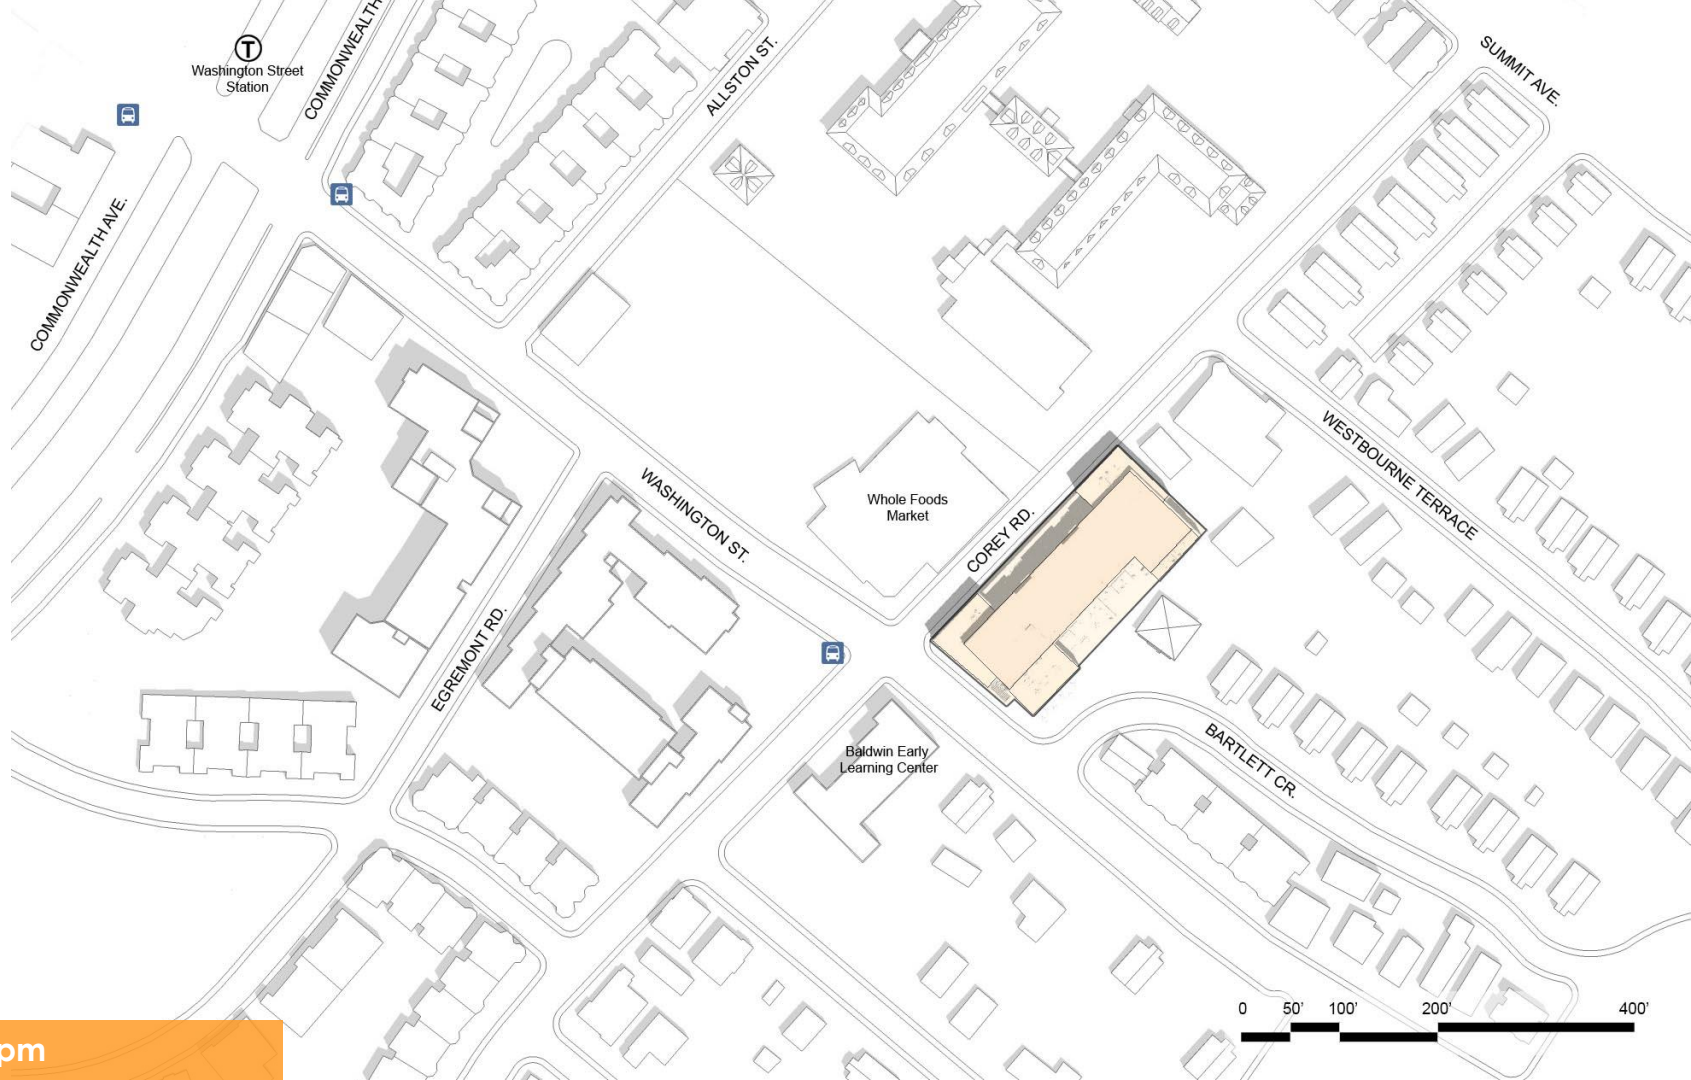

EGREMONT RD.

Baldwin Early Learning Center

BARTLETT CR.

June 21st – 9am

June 21st – 12pm

Washington Street Station

COMMONWEALTH AVE.

ALSTON ST.

SUMMIT AVE.

COMMONWEALTH AVE.

WASHINGTON ST.

Whole Foods Market

COREY RD.

WESTBOURNE TERRACE

EGREMONT RD.

Baldwin Early Learning Center