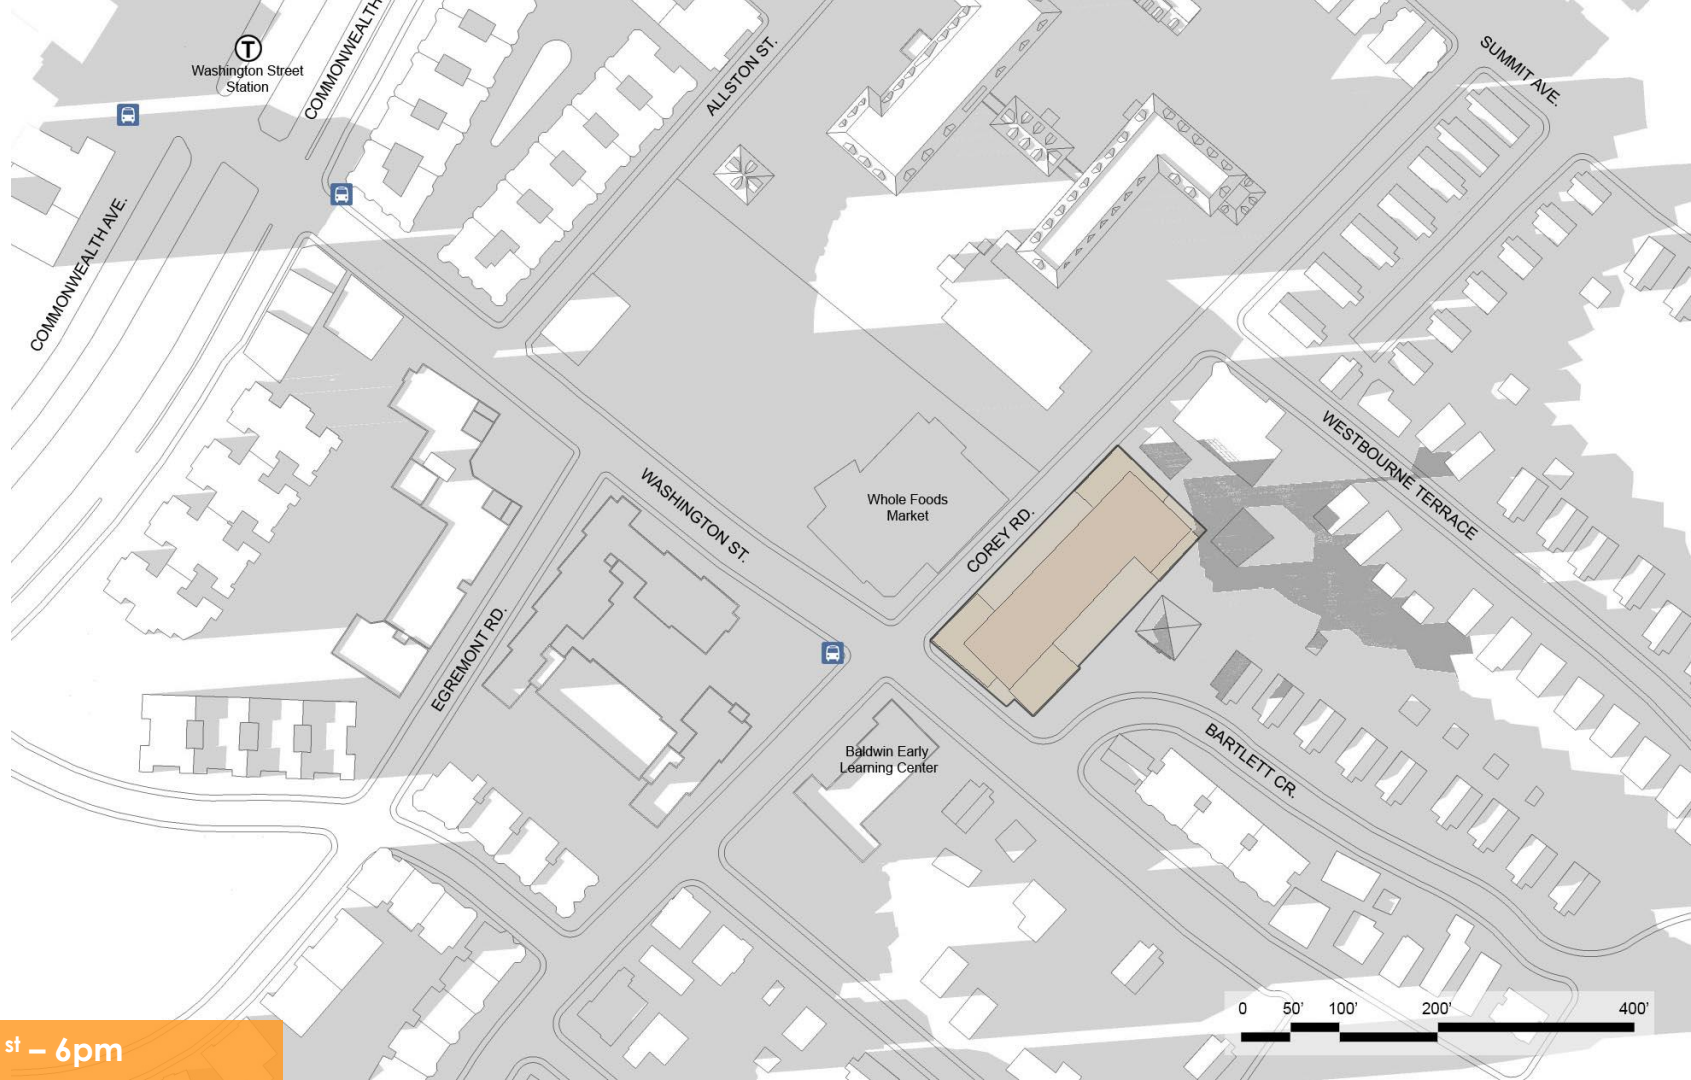

WESTBOURNE TERRACE

EGREMONT RD.

Baldwin Early Learning Center

BARTLETT CR.

September 21st – 3pm

Washington Street Station

COMMONWEALTH AVE.

COMMONWEALTH

BARTLETT CR.

0 50' 100' 200' 400'

September 21st – 6pm

Washington Street Station

COMMONWEALTH AVE.

COMMONWEALTH

ALSTON ST.

SUMMIT AVE.