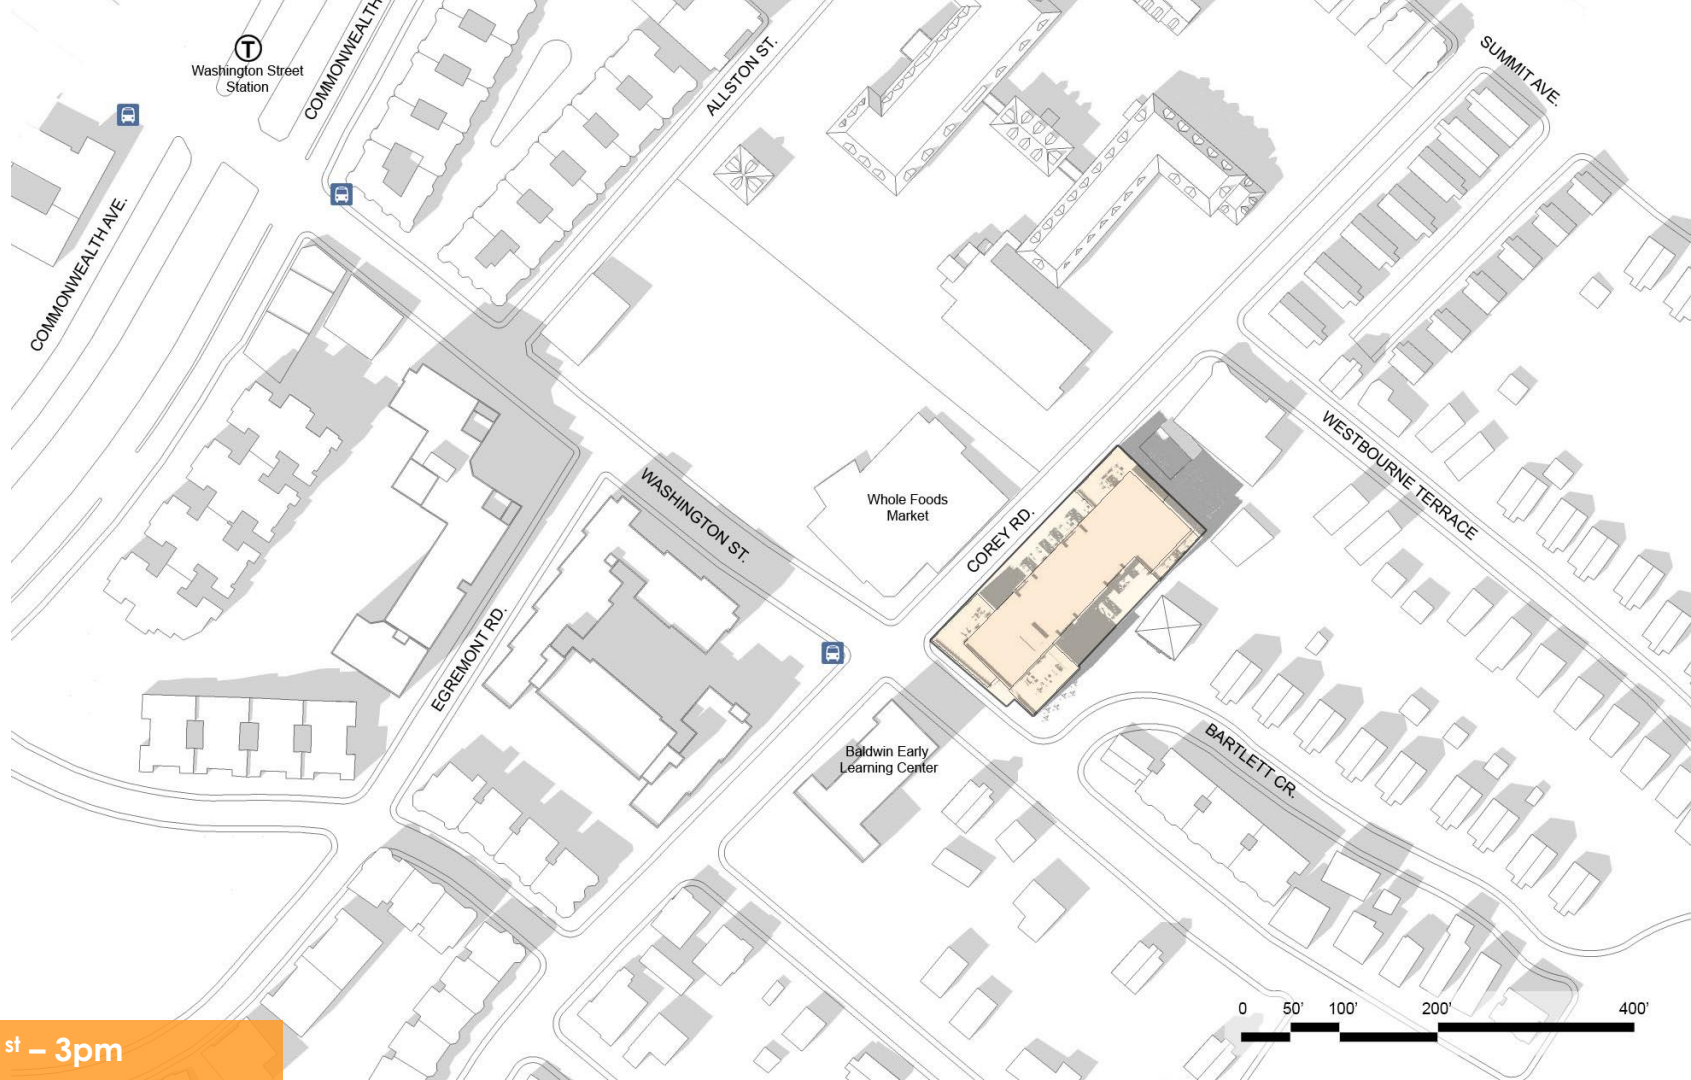

WASHINGTON ST.

Whole Foods Market

COREY RD.

WESTBOURNE TERRACE

EGREMONT RD.

Baldwin Early Learning Center

BARTLETT CR.

September 21st – 12pm