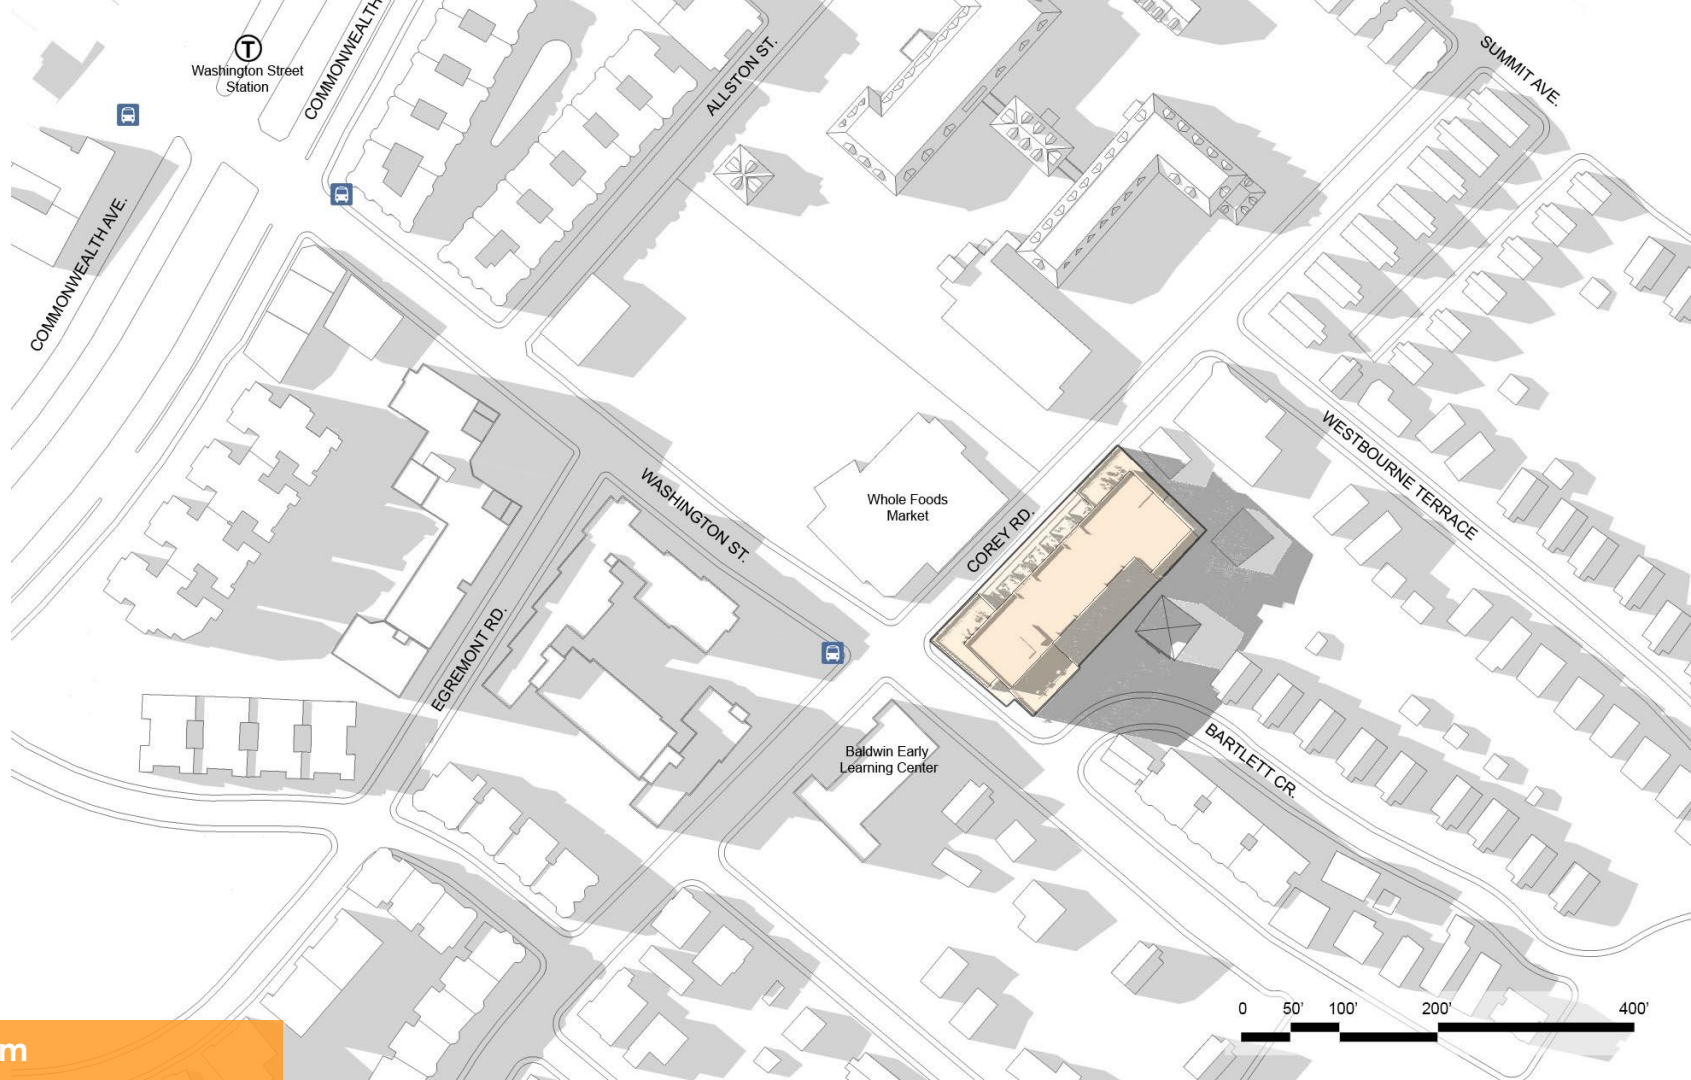

COREY RD.

WESTBOURNE TERRACE

EGREMONT RD.

Baldwin Early Learning Center

BARTLETT CR.

June 21st – 3pm

Washington Street Station

COMMONWEALTH AVE.