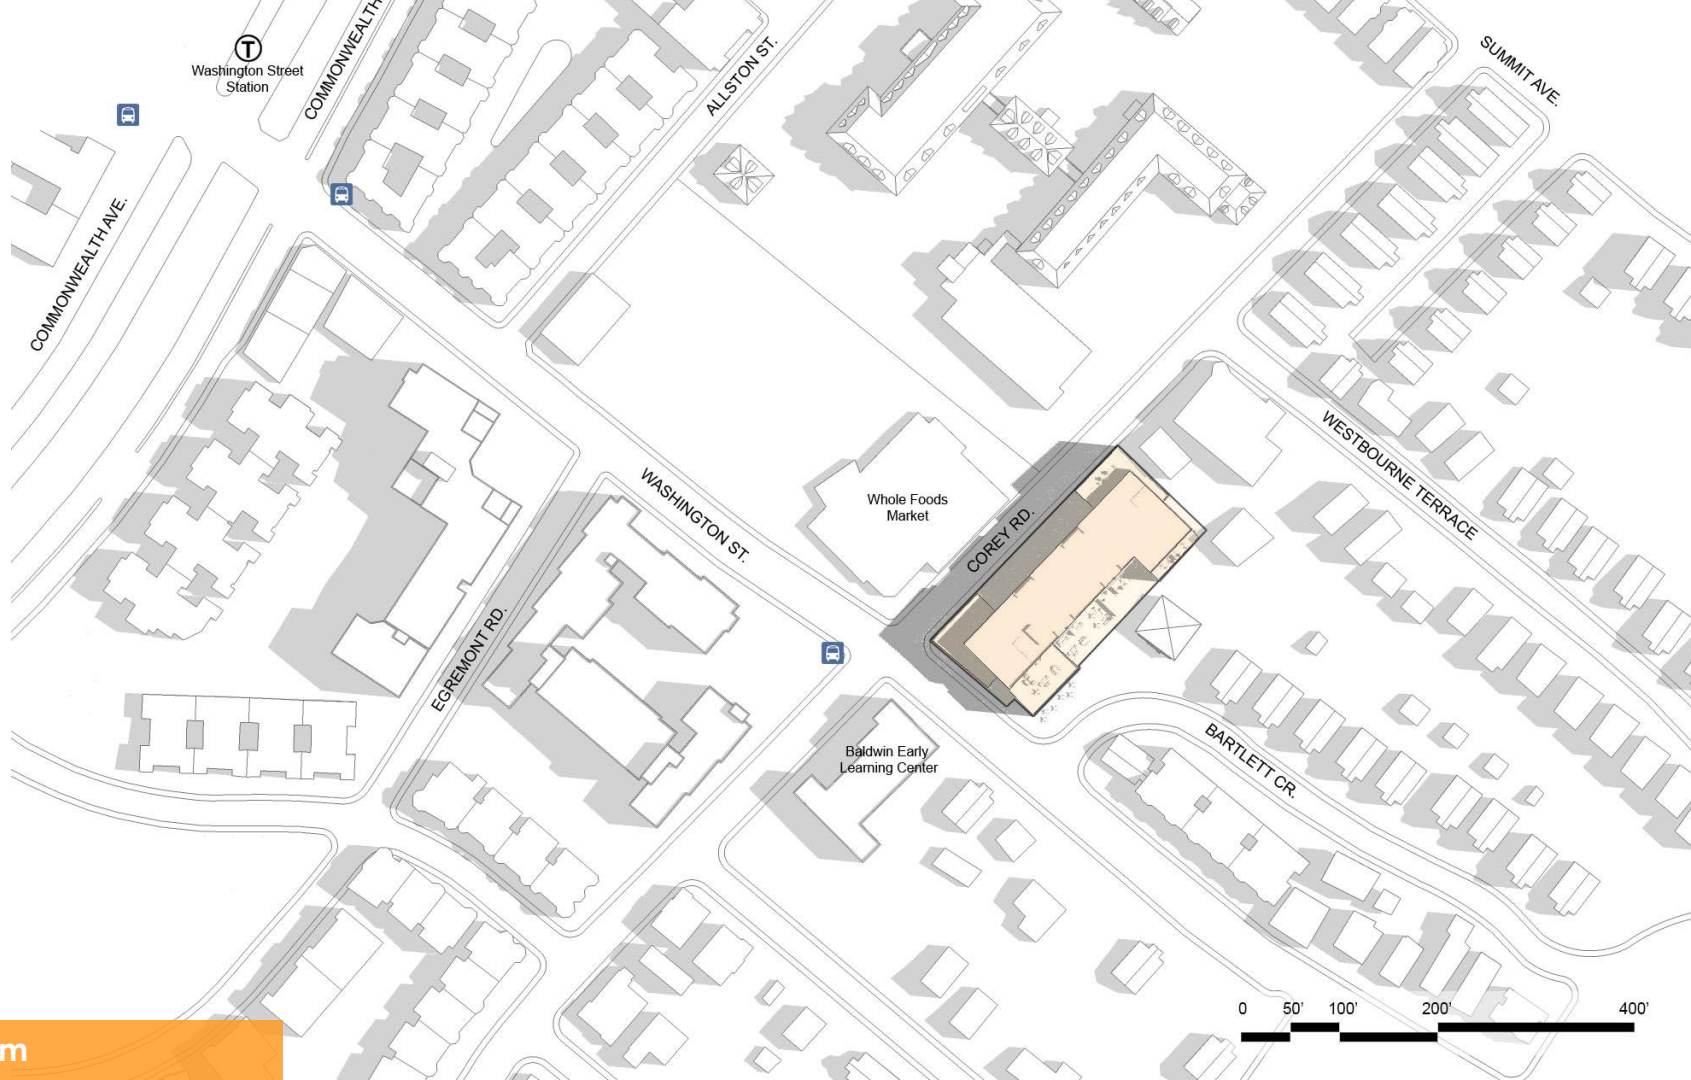

WASHINGTON ST.

COREY RD.

WESTBOURNE TERRACE

EGREMONT RD.

Baldwin Early Learning Center

BARTLETT CR.

March 21st – 6pm

Washington Street Station