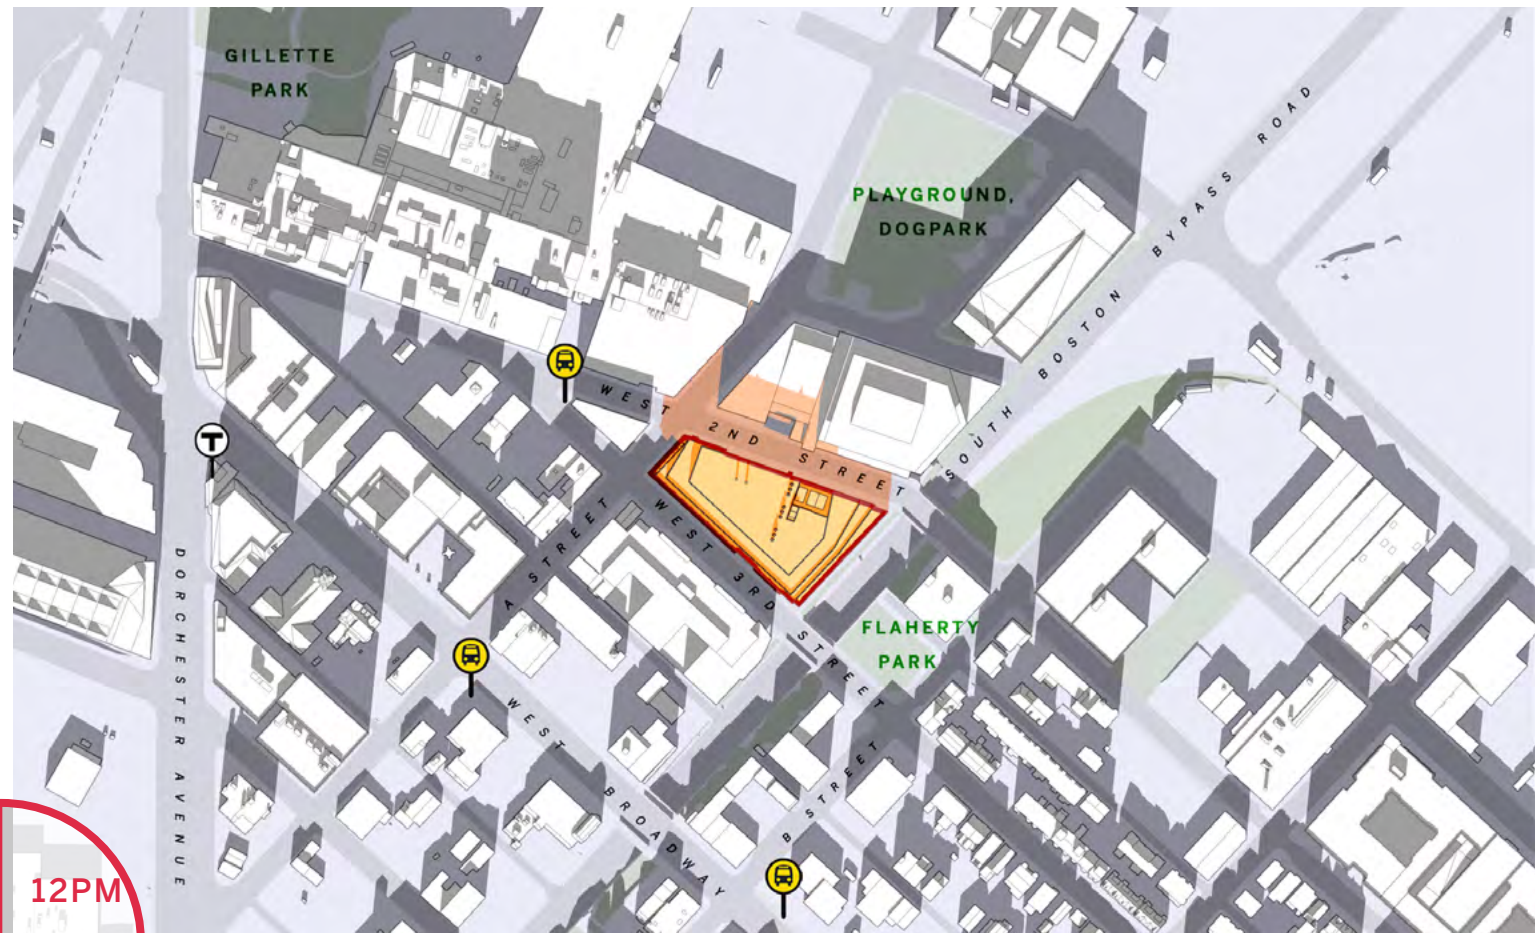

9AM 12PM
5PM 3PM

Shadow Study | Vernal Equinox | March 21

Shadow Study | Winter Solstice | December 21