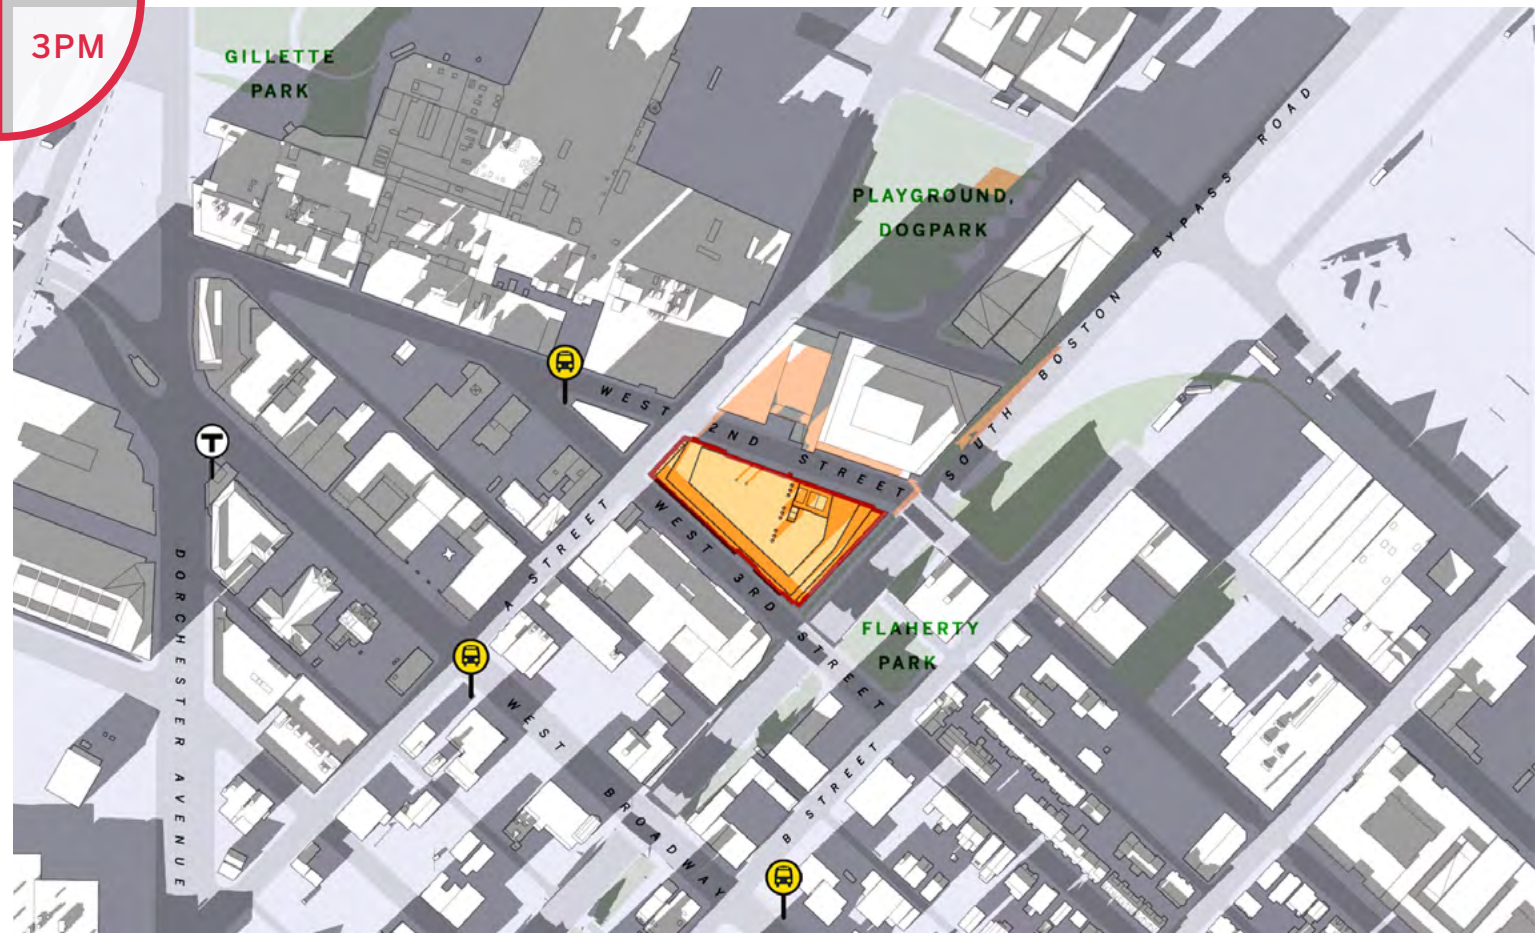

9AM 12PM
5PM 3PM

Shadow Study | Vernal Equinox | March 21

Shadow Study | Winter Solstice | December 21