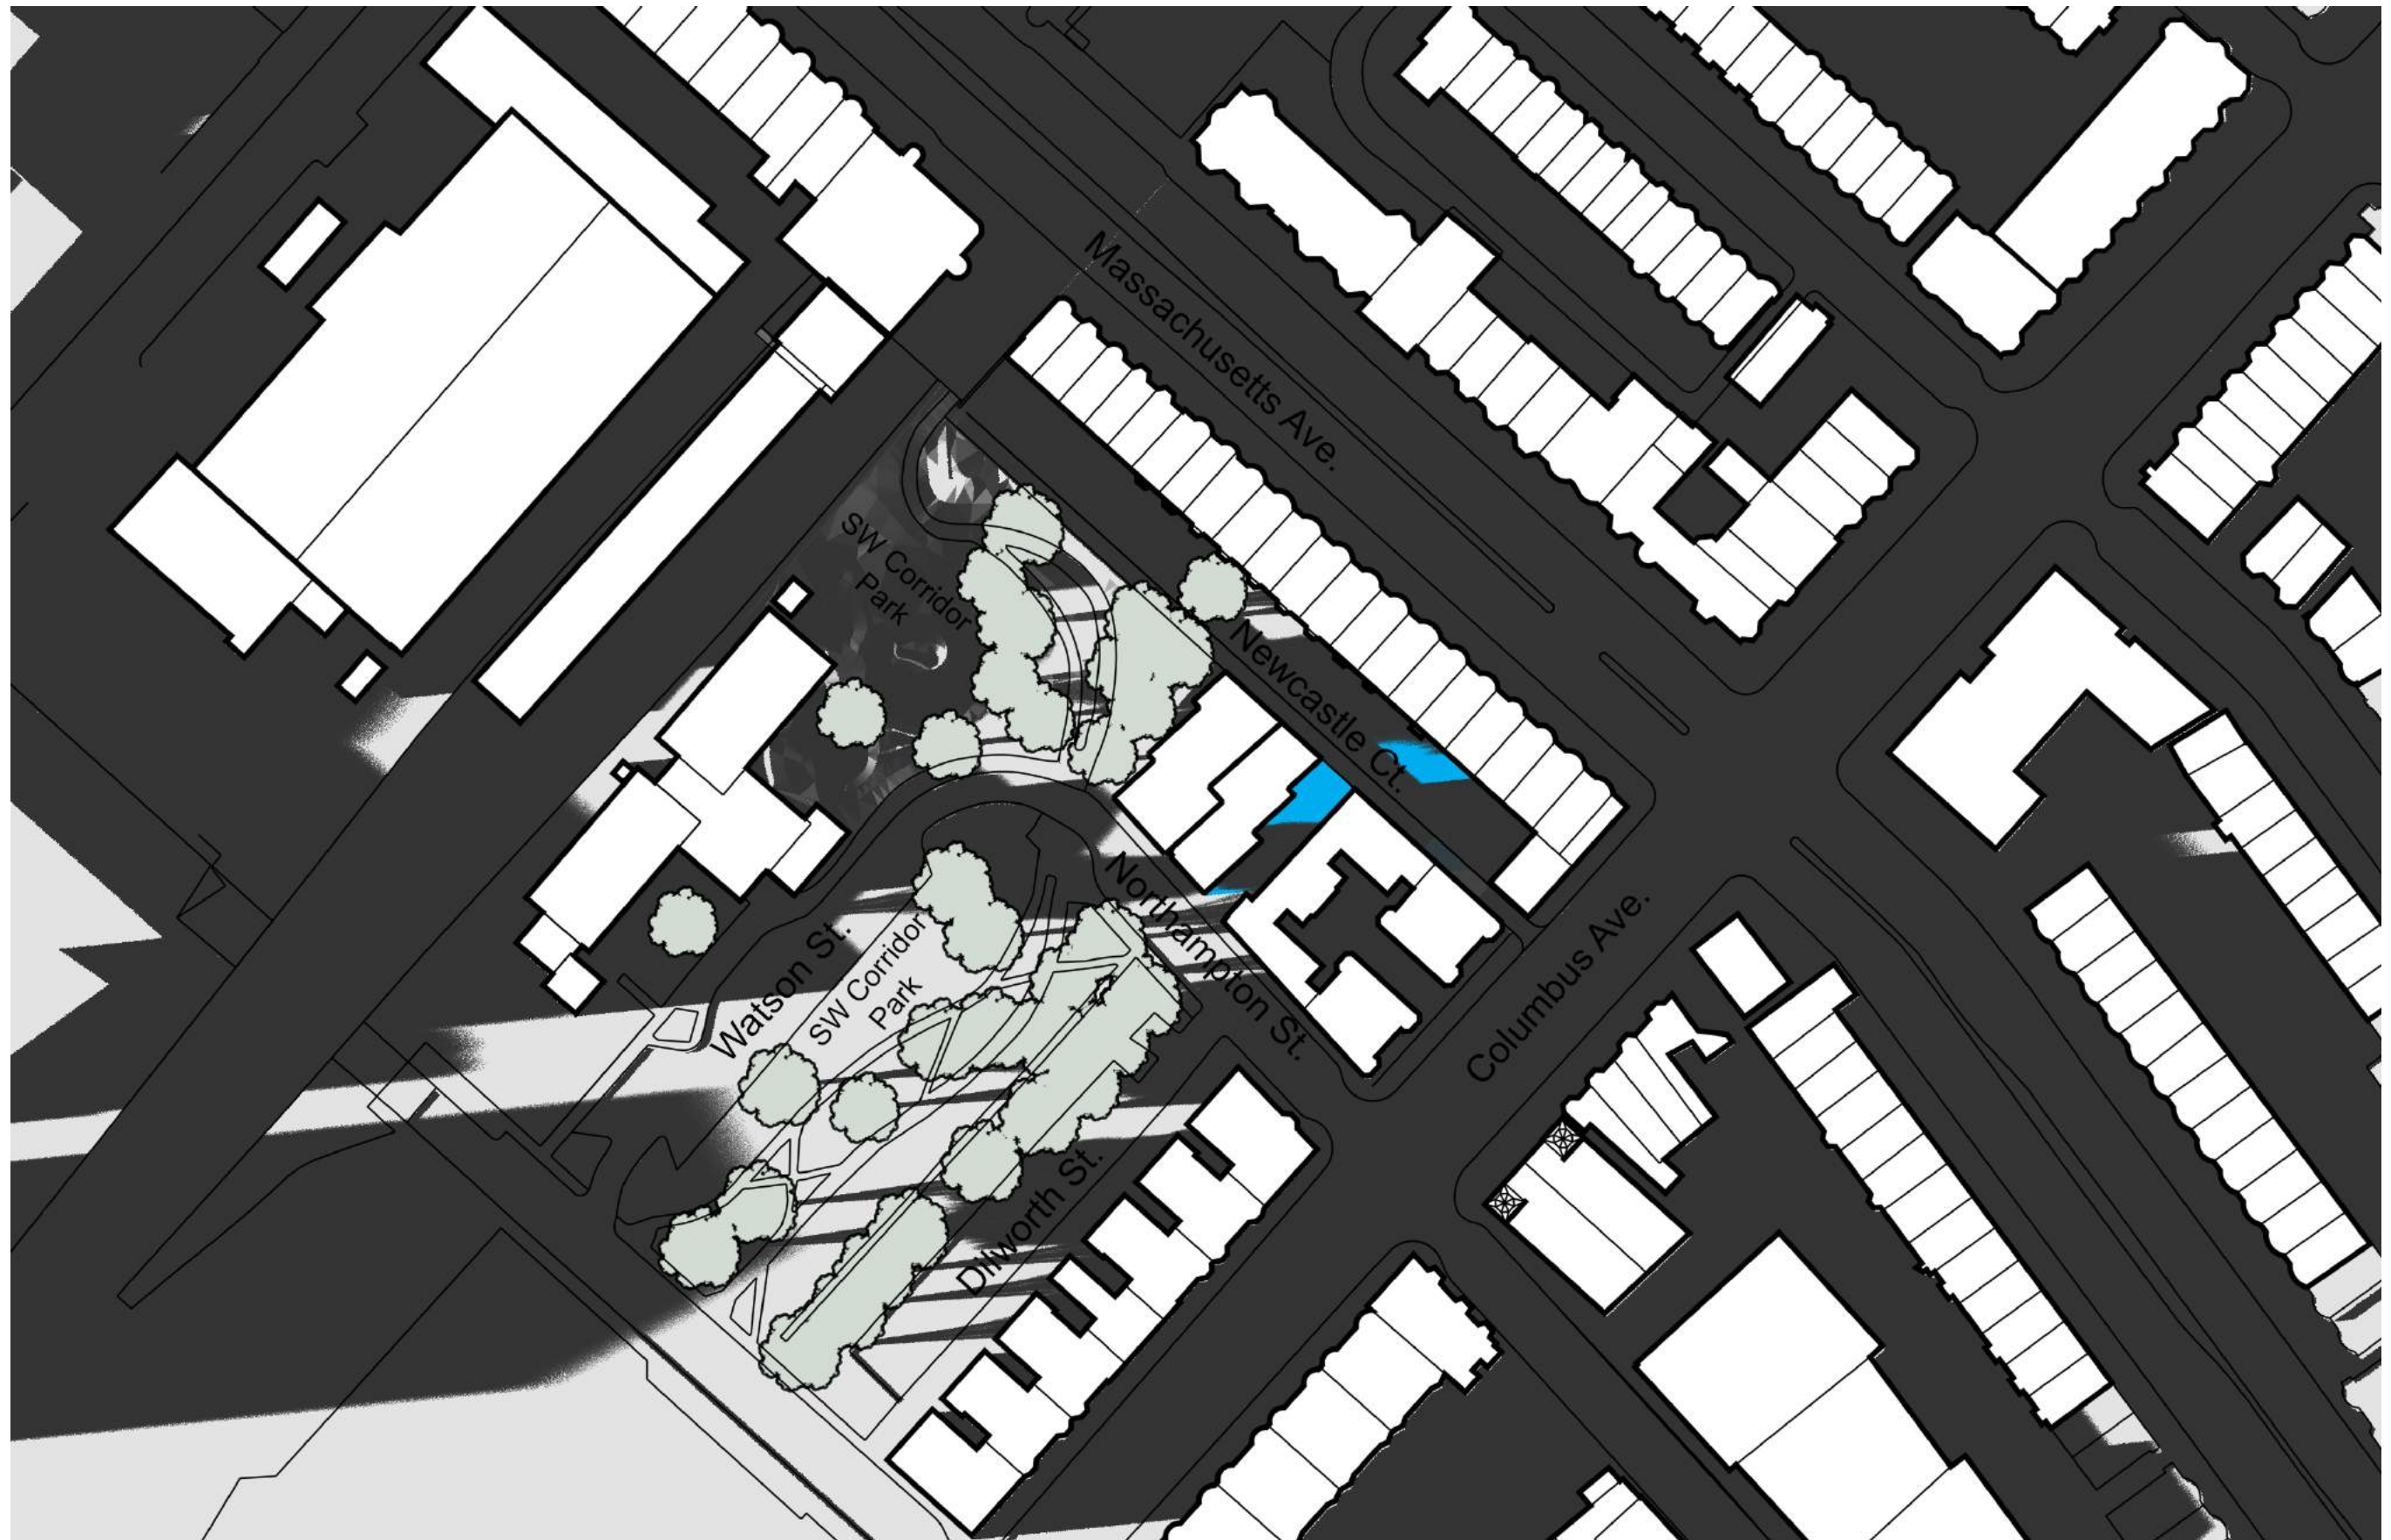

June 21, 12pm

Northampton St. Residences, Roxbury

- Existing Shadow
- Net New Shadow

June 21, 3pm

Northampton St. Residences, Roxbury

- Existing Shadow
- Net New Shadow

June 21, 6pm

Northampton St. Residences, Roxbury

- Existing Shadow
- Net New Shadow

September 21

September 21, 9am  
Northampton St. Residences, Roxbury

- Existing Shadow
- Net New Shadow

September 21, 12pm  
Northampton St. Residences, Roxbury

- Existing Shadow
- Net New Shadow

September 21, 3pm  
Northampton St. Residences, Roxbury

- Existing Shadow
- Net New Shadow

September 21, 6pm  
Northampton St. Residences, Roxbury

- Existing Shadow
- Net New Shadow

December 21

December 21, 9am  
Northampton St. Residences, Roxbury

- Existing Shadow
- Net New Shadow

December 21, 12pm  
Northampton St. Residences, Roxbury

- Existing Shadow
- Net New Shadow

December 21, 3pm  
Northampton St. Residences, Roxbury

Existing Shadow  
Net New Shadow