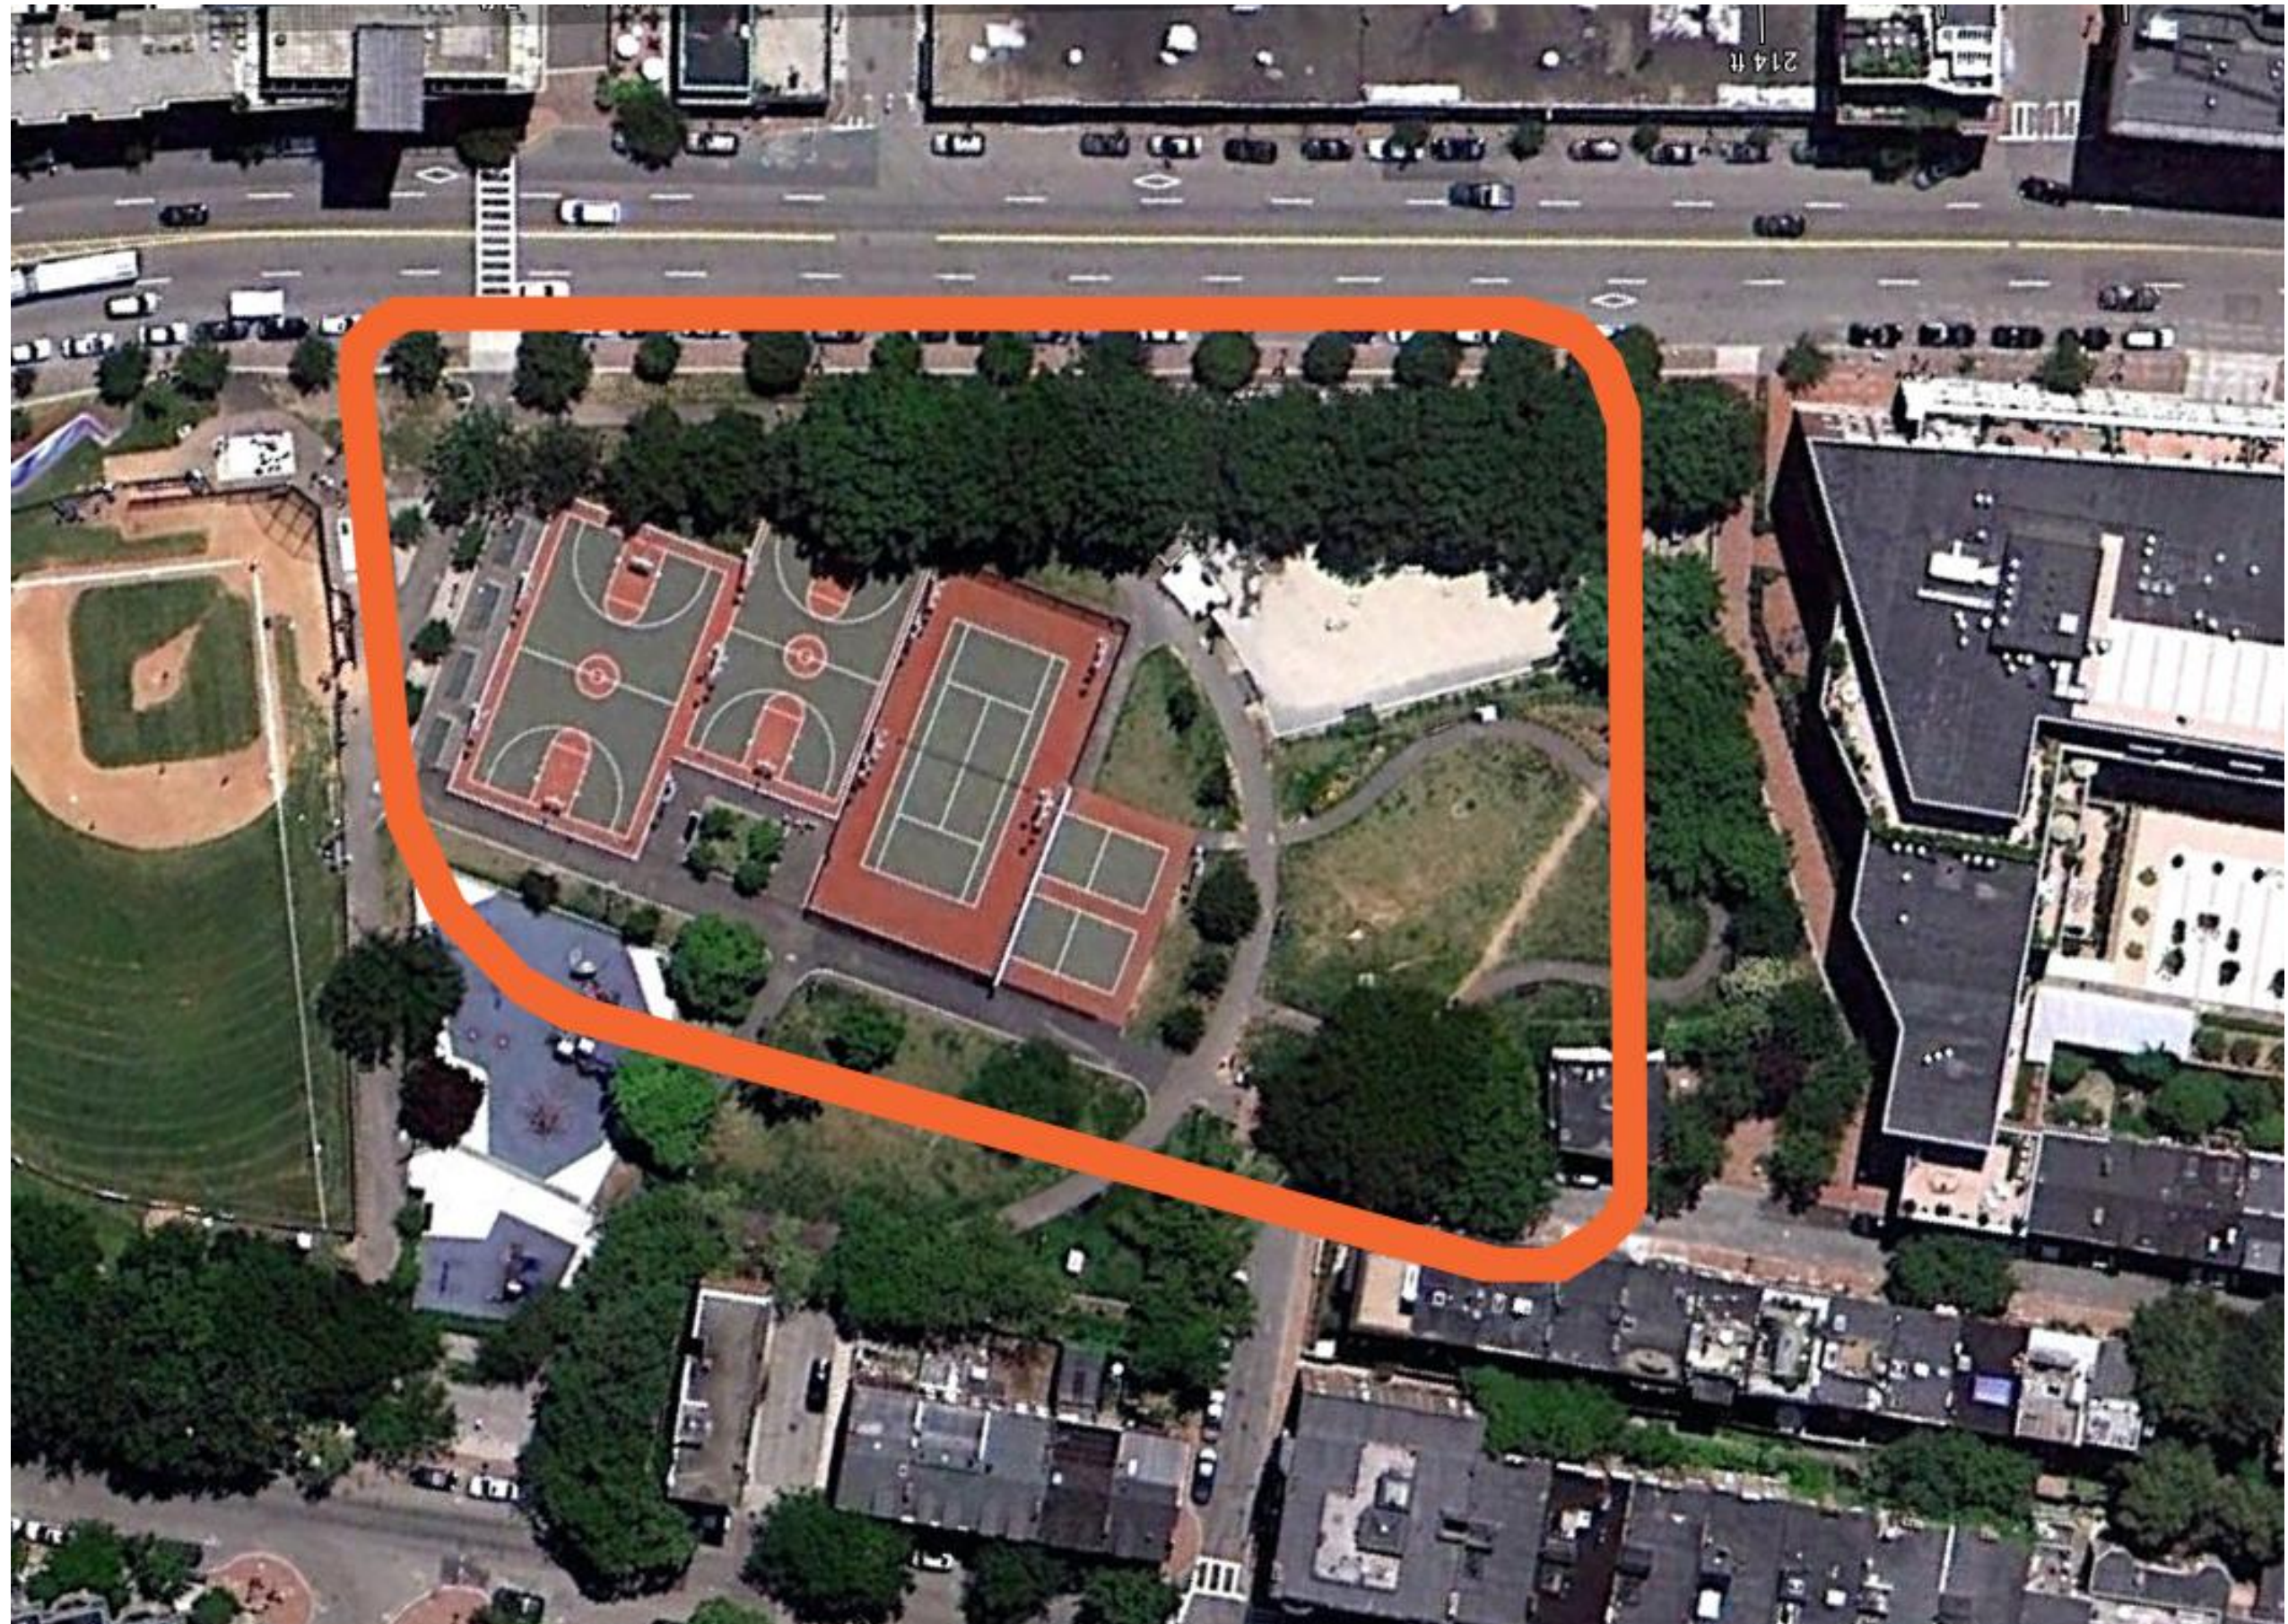

ARCO
ARCHITECTURE
DESIGN
+
DESIGN

COMMONWEALTH VENTURES

CHANNEL CENTER PARK

- Topography
- Connection with Nature