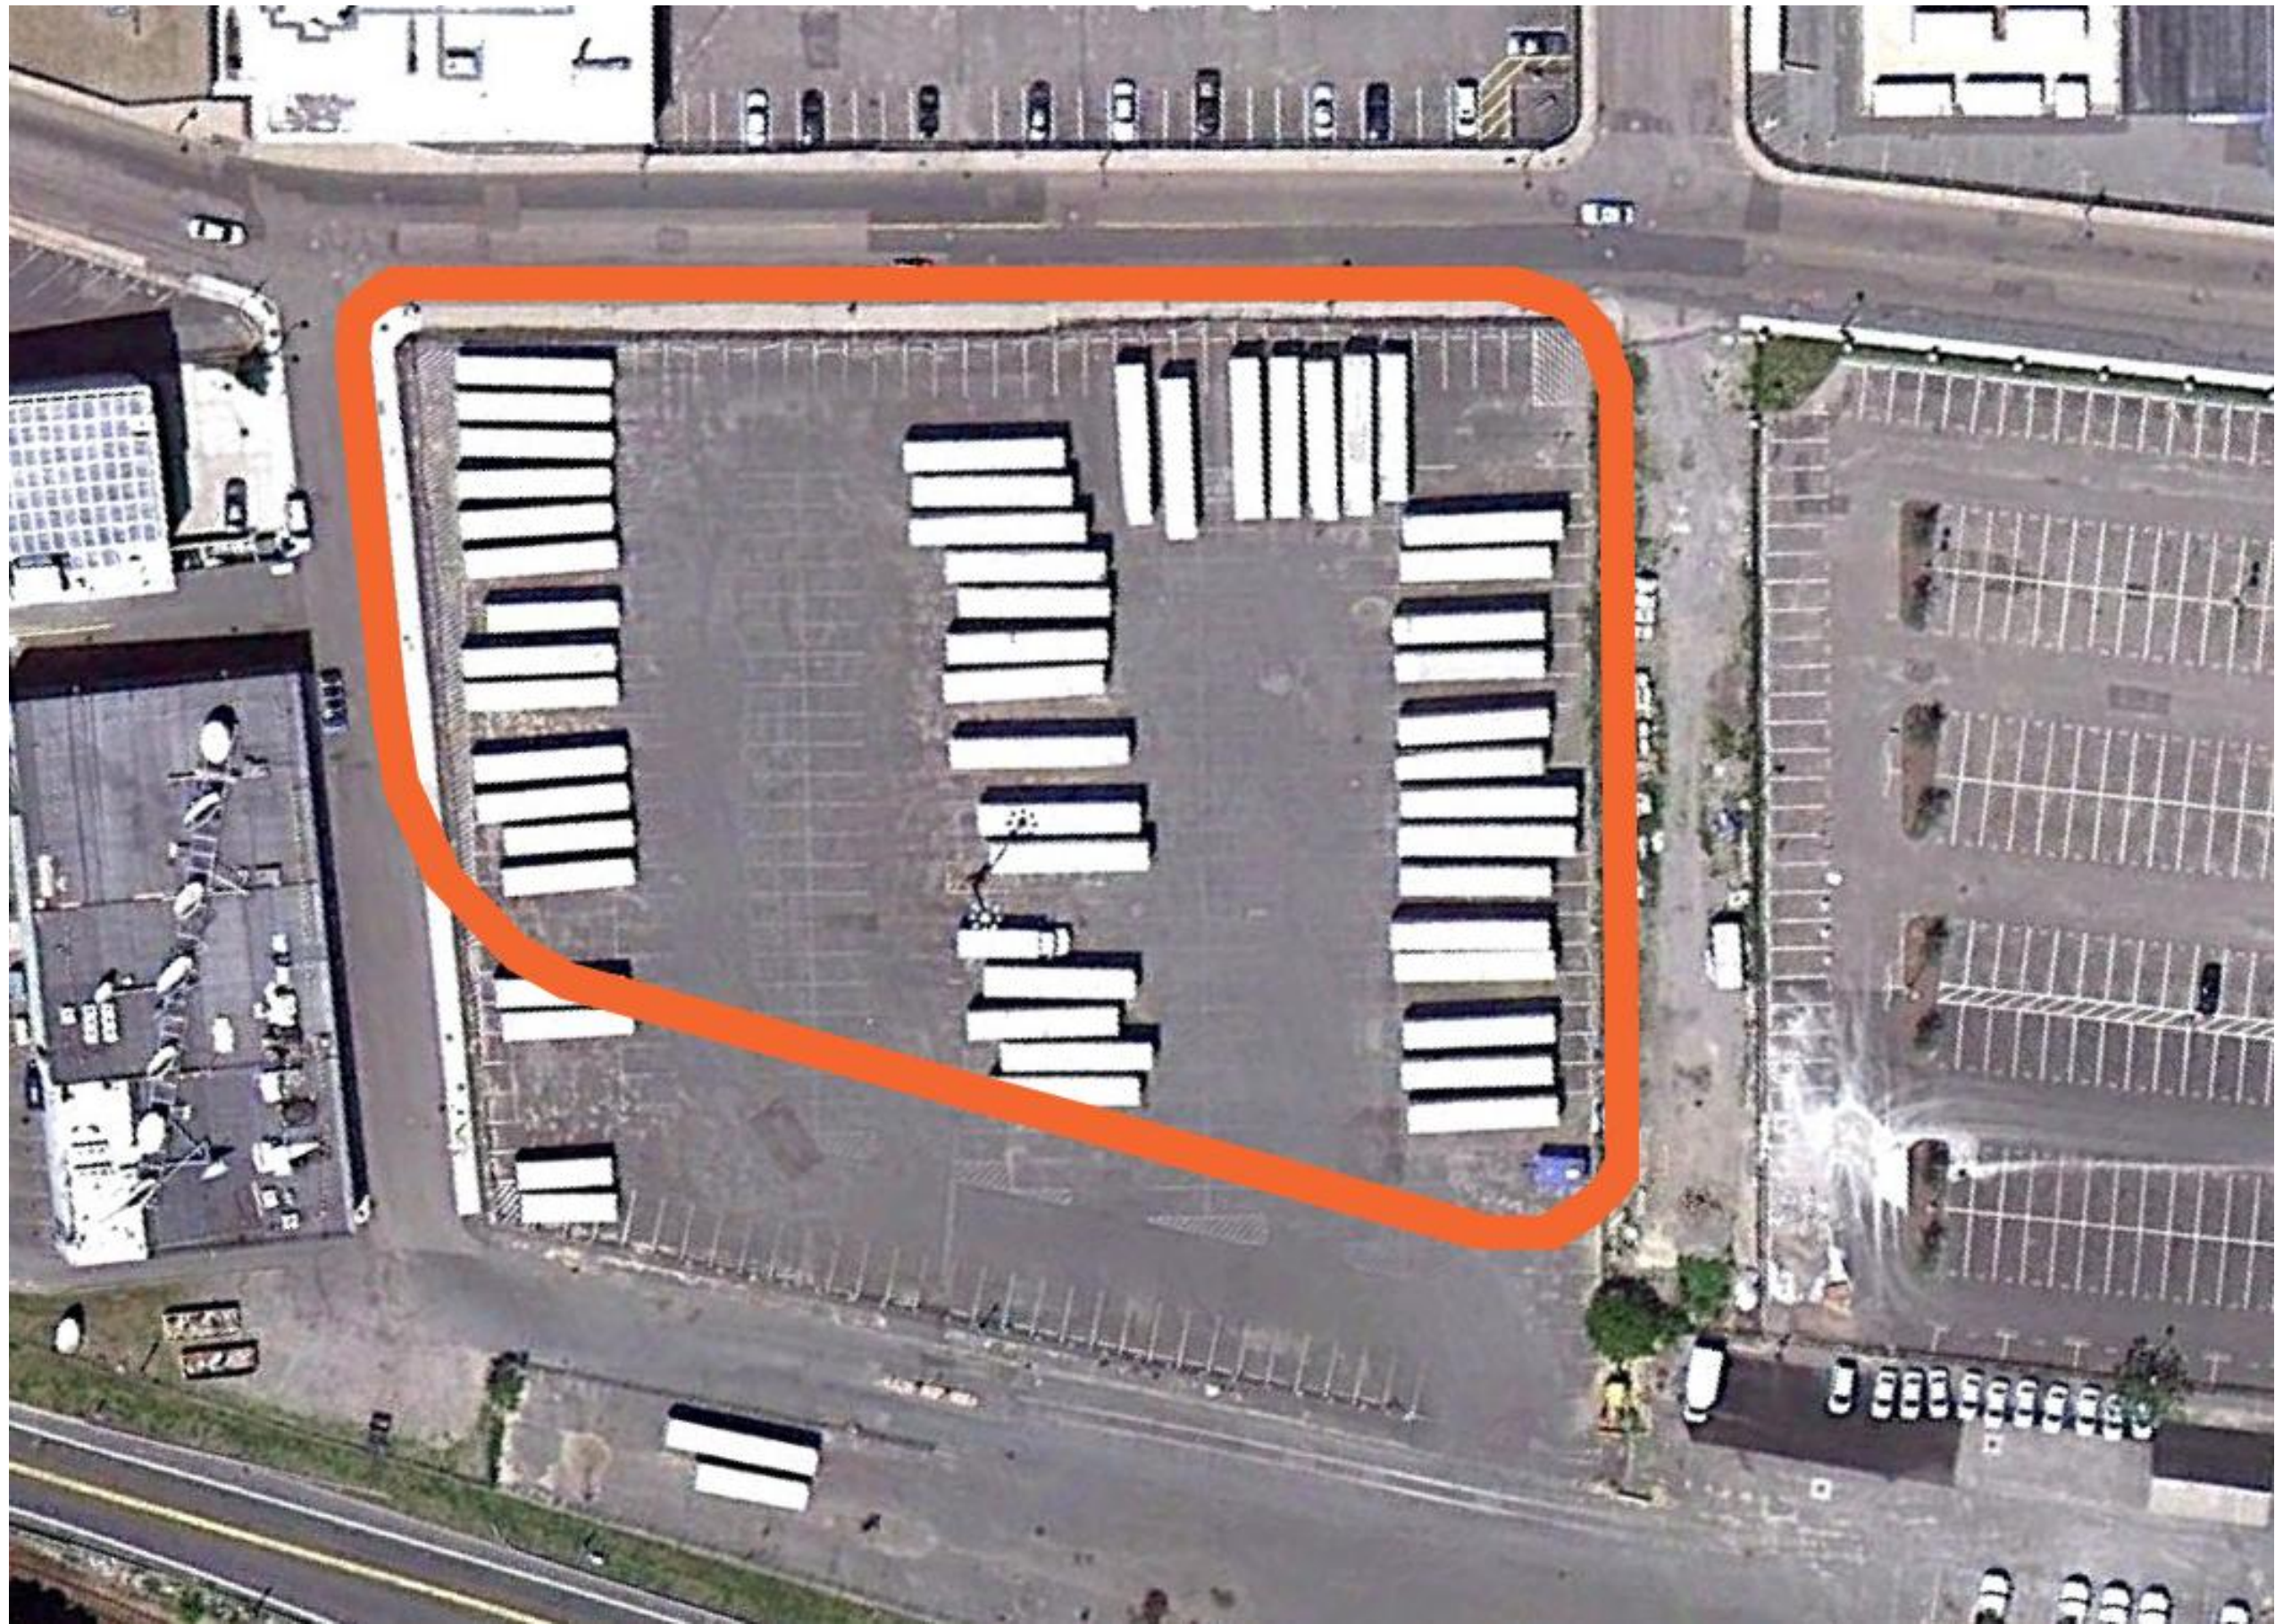

ARCO
ARCHITECTURE
DESIGN
+
DESIGN

COMMONWEALTH VENTURES

CHANNEL CENTER PARK

- Topography
- Connection with Nature