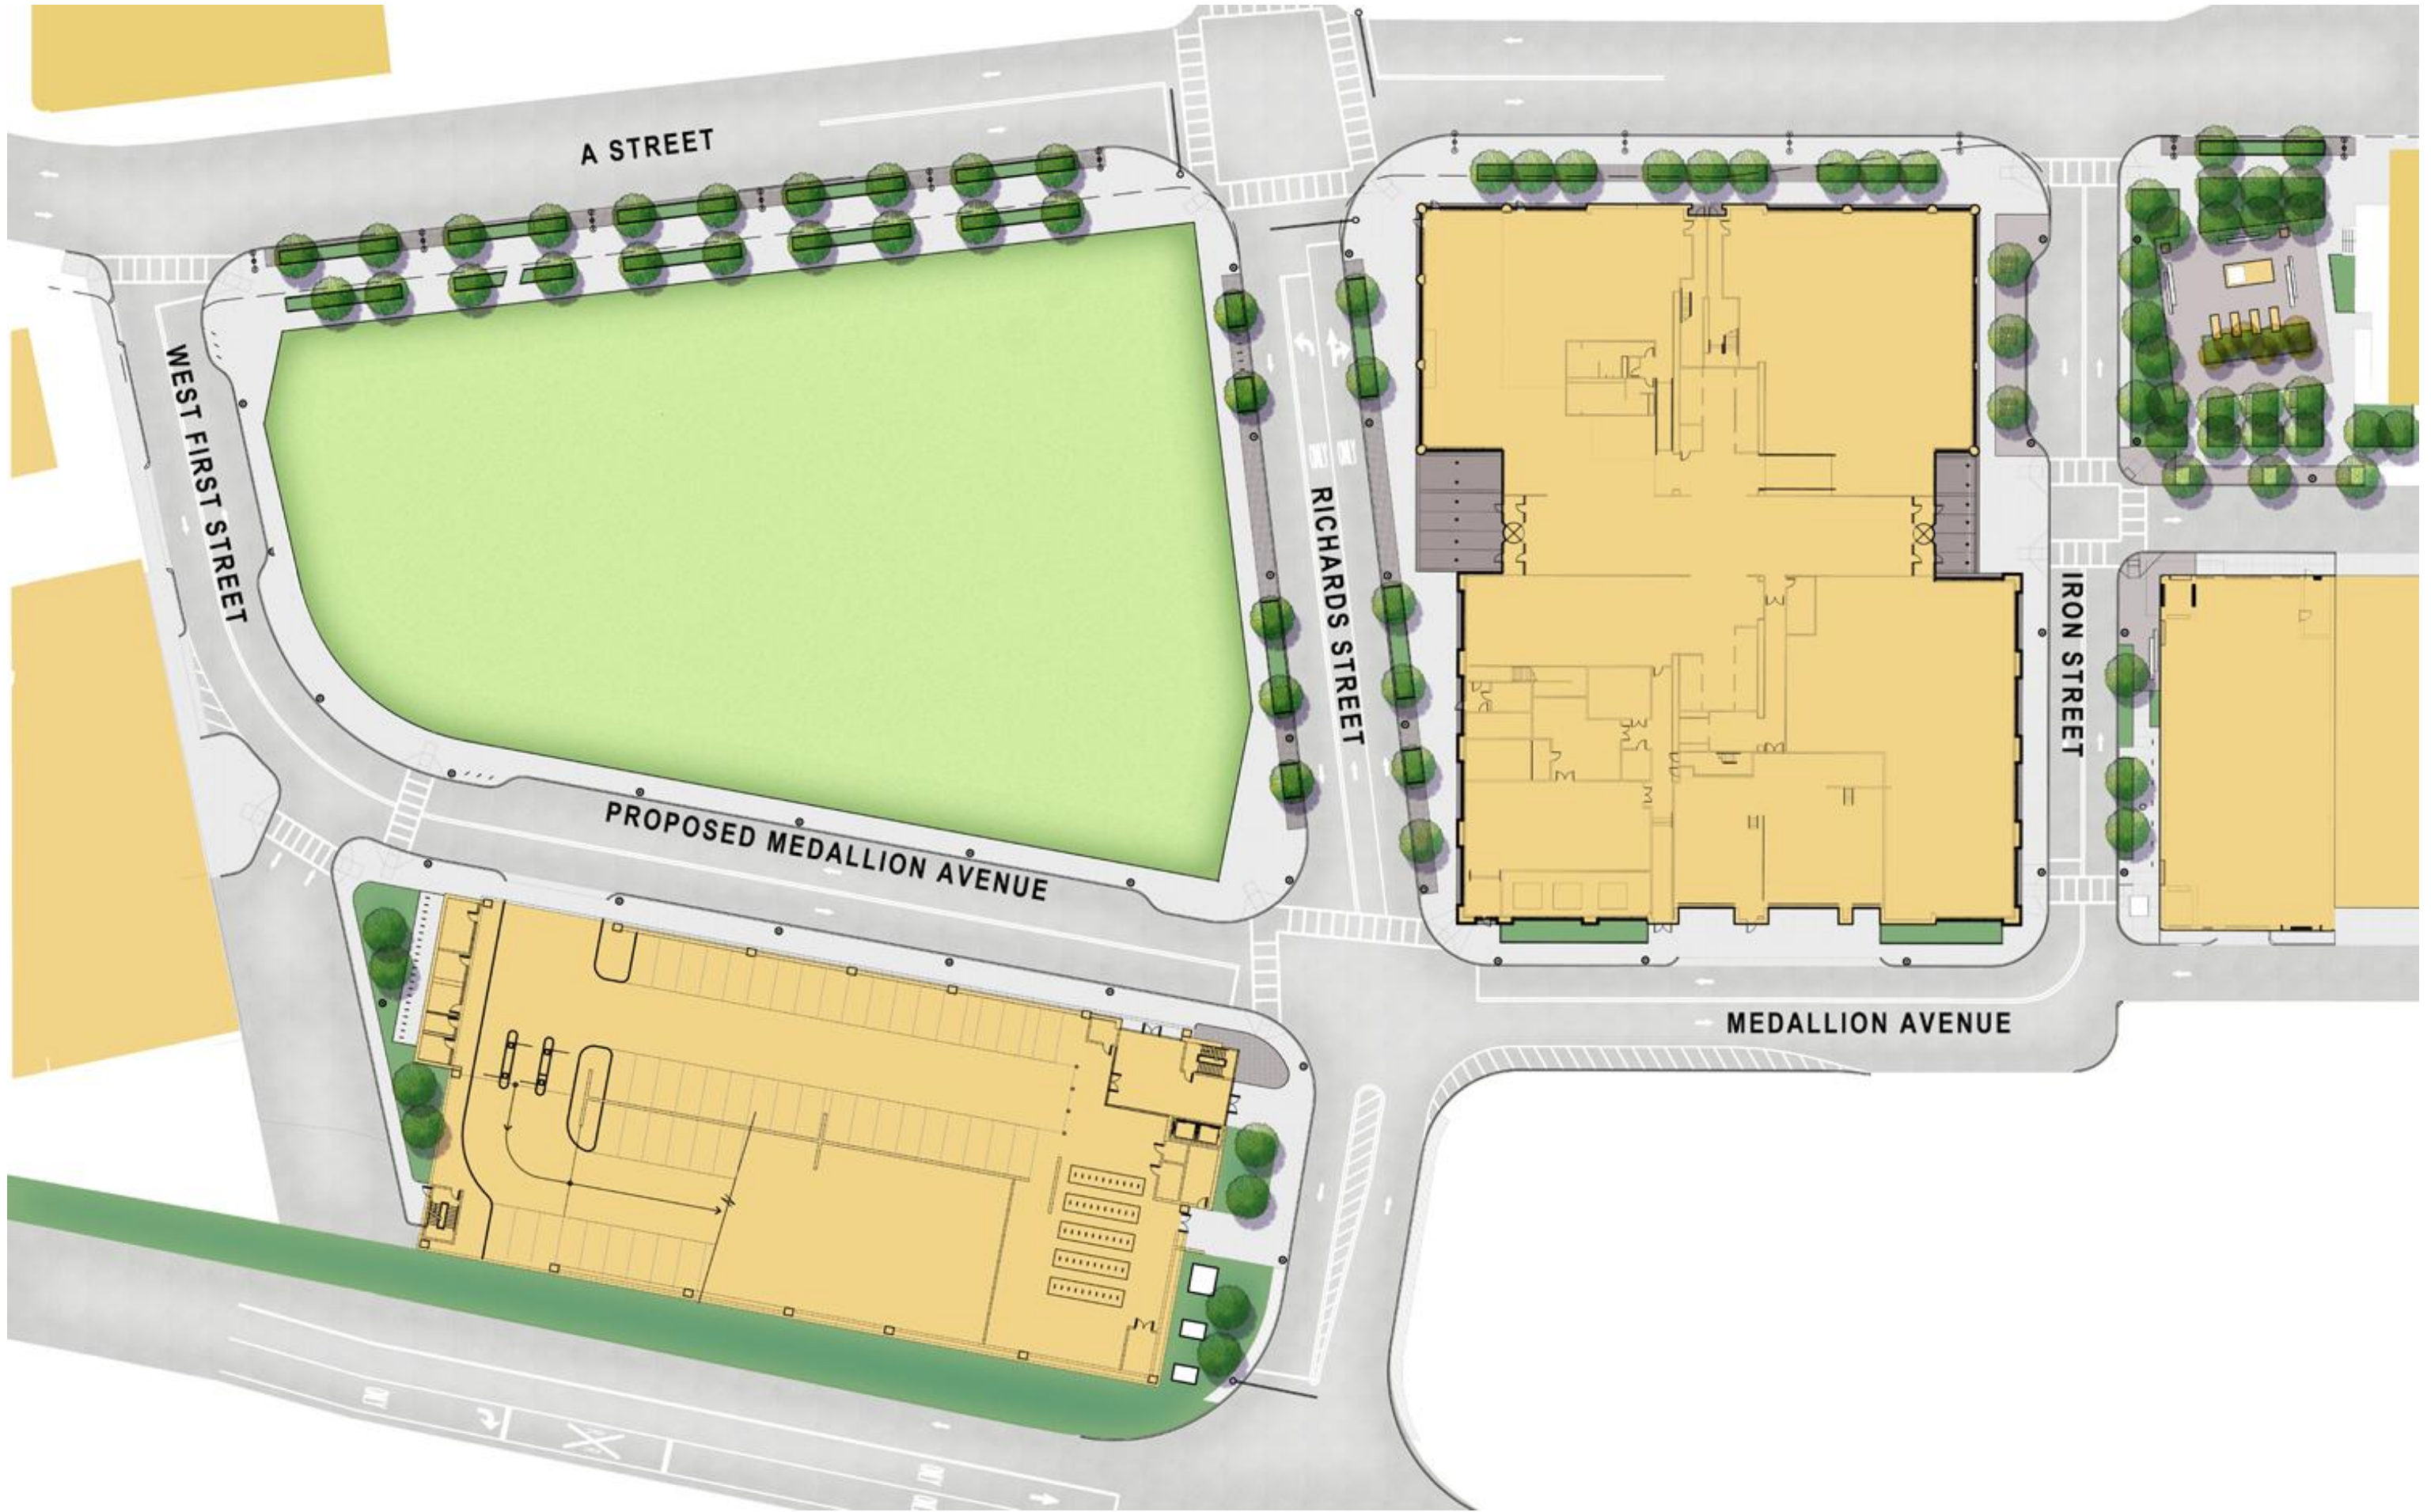

ARCO
ARCHITECTURE
DESIGN
+
DESIGN

COMMONWEALTH VENTURES

CHANNEL CENTER PARK

- Topography
- Connection with Nature