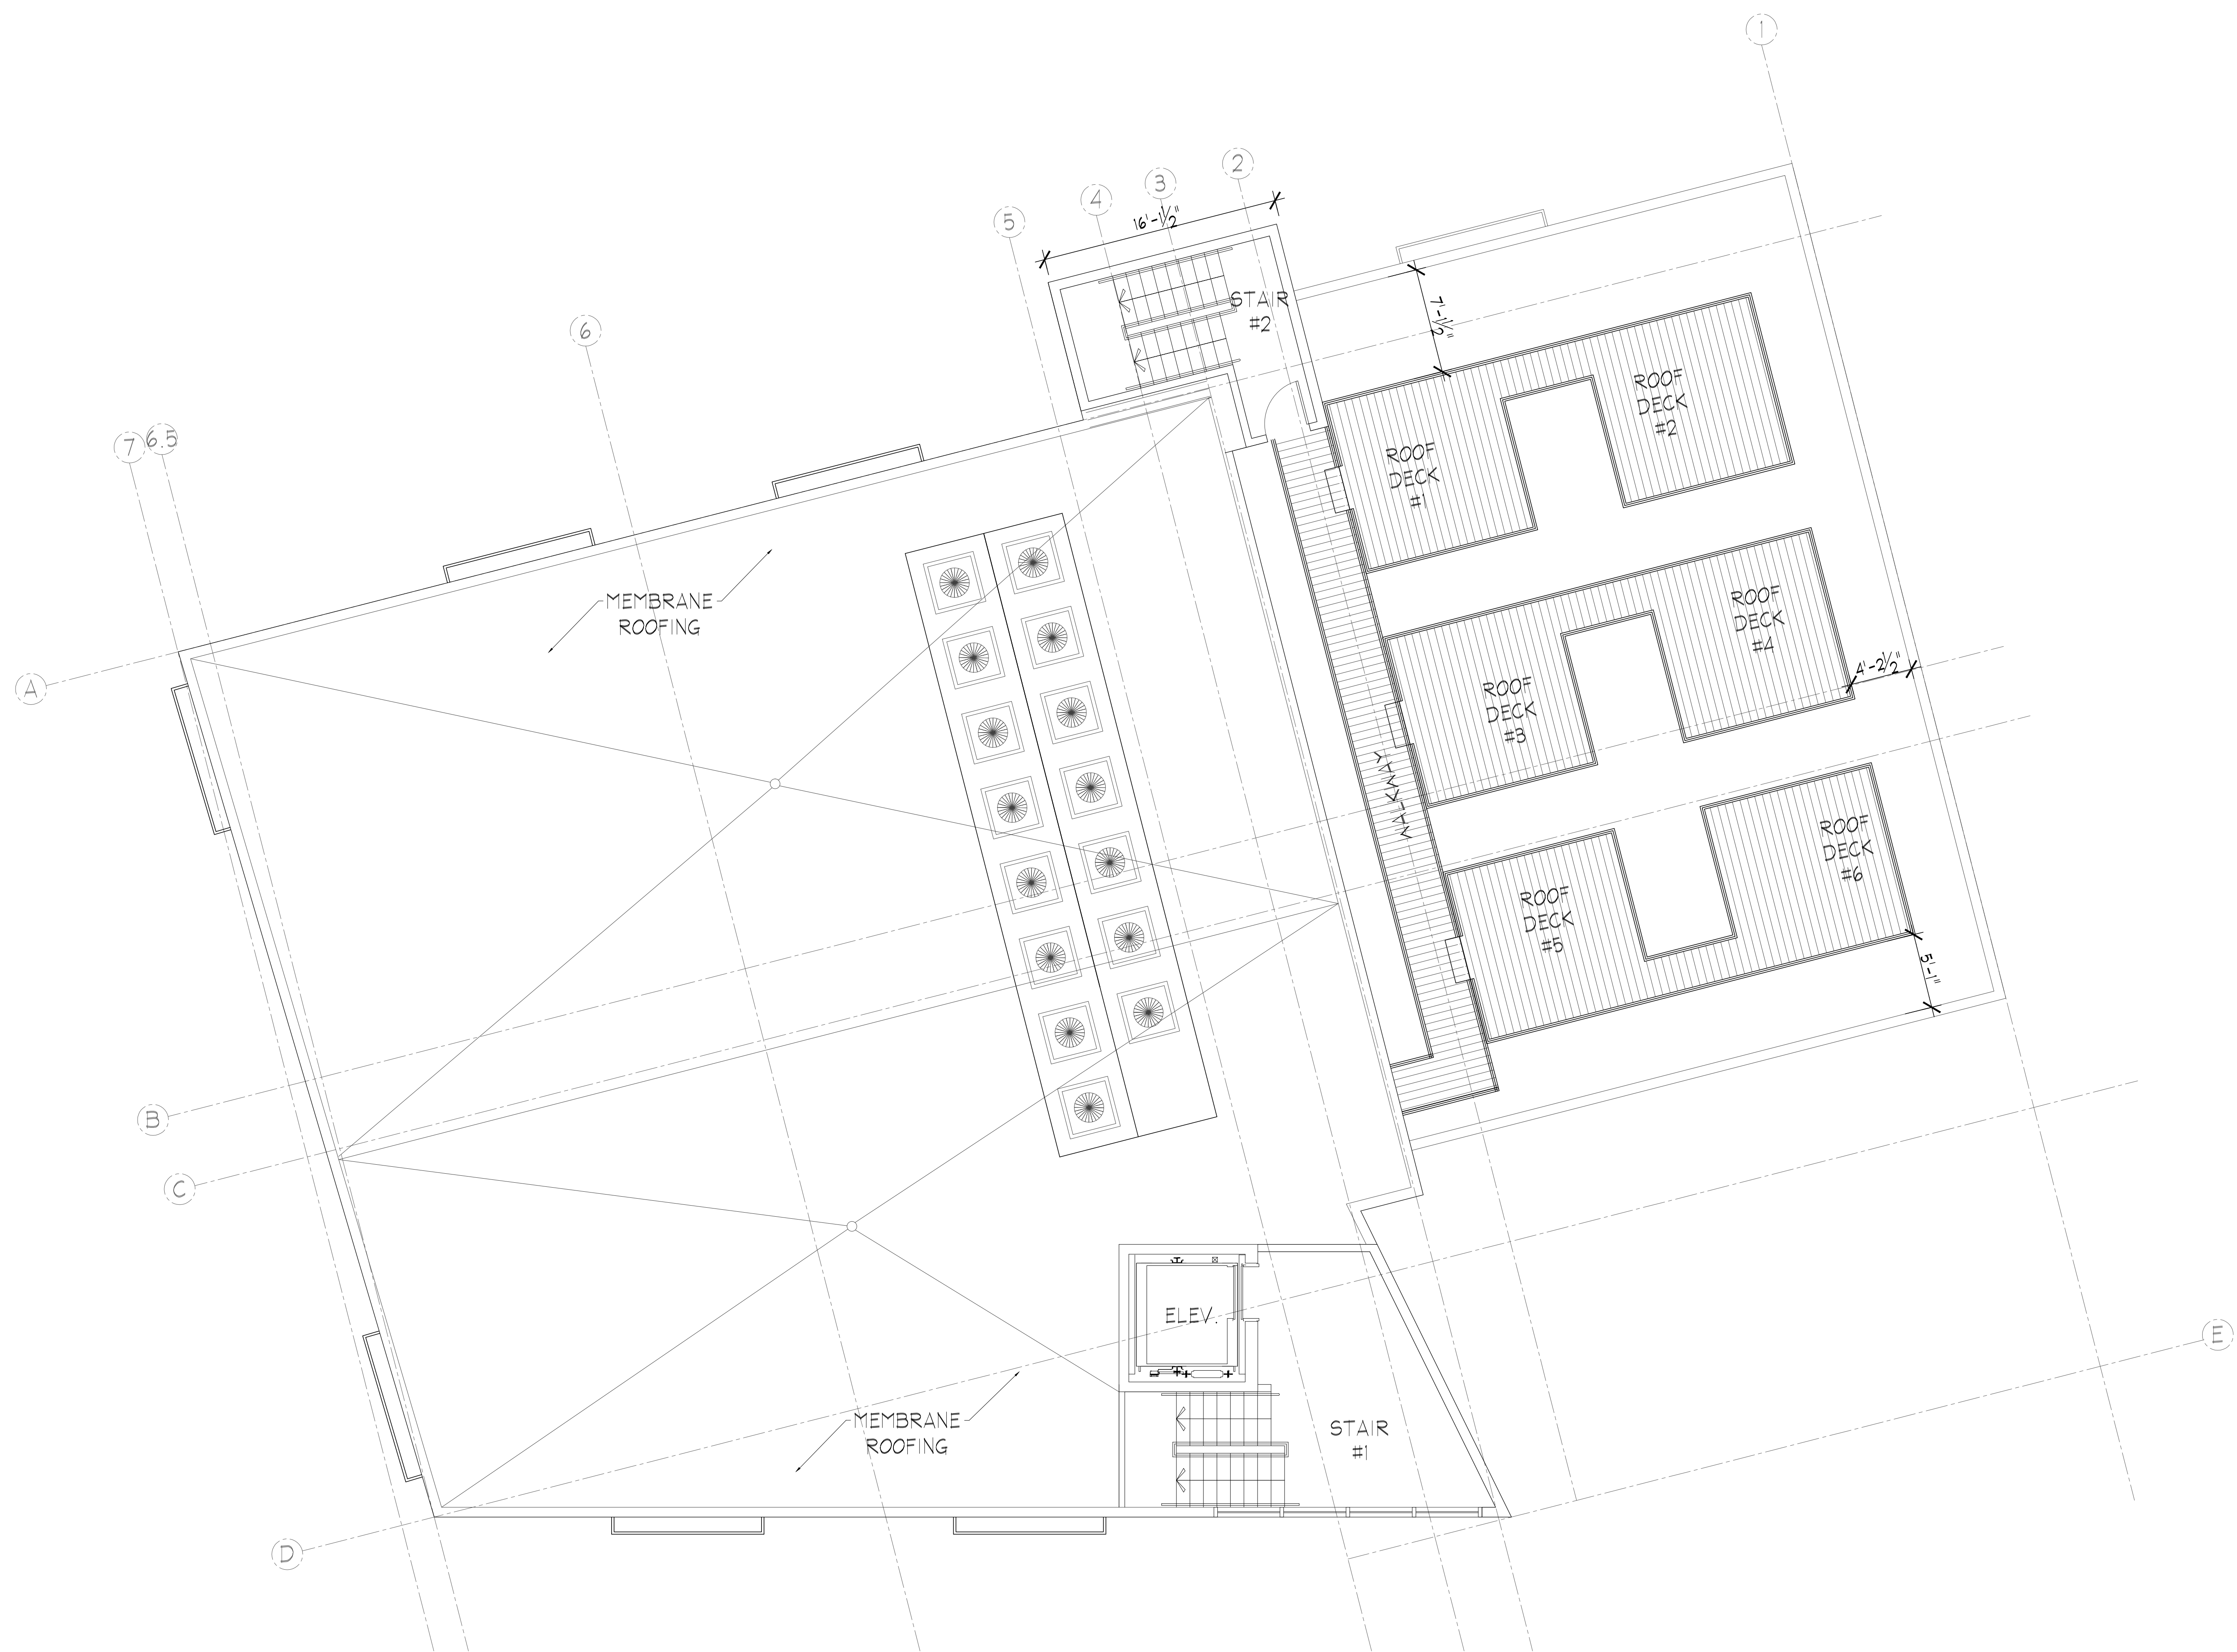

463

RUTHERFORD AVENUE

BOSTON, MA

1 ROOF FLOOR PLAN
3/16" = 1'-0"

Stamped By:

Drawn By:

Checked By:

Date: 12/10/2013

Revisions

1	REVISION 1	4/21/14
2	REVISION 2	5/15/14
3	REVISION 3	6/16/14
4	REVISION 4	6/26/14

Project No. 1333

File Name:

Drawing Title:

ROOF PLAN

Sheet No. A-105

Scale: 3/16" = 1'-0"