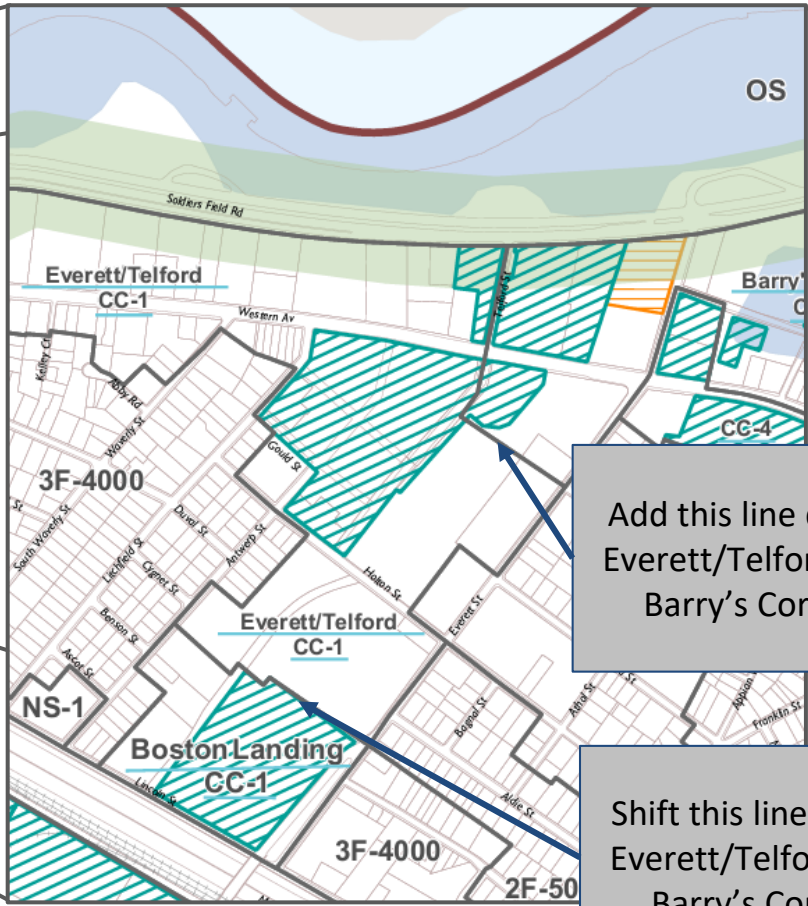

ZONING MAP 7B/7D AMENDMENTS

Boston Planning & Development Agency

Planning Department

CITY of BOSTON

Existing

Proposed

Close up of updated area

Add this line delineating Everett/Telford CC-1 and Barry's Corner CC-1

Shift this line delineating Everett/Telford CC-1 and Barry's Corner CC-1