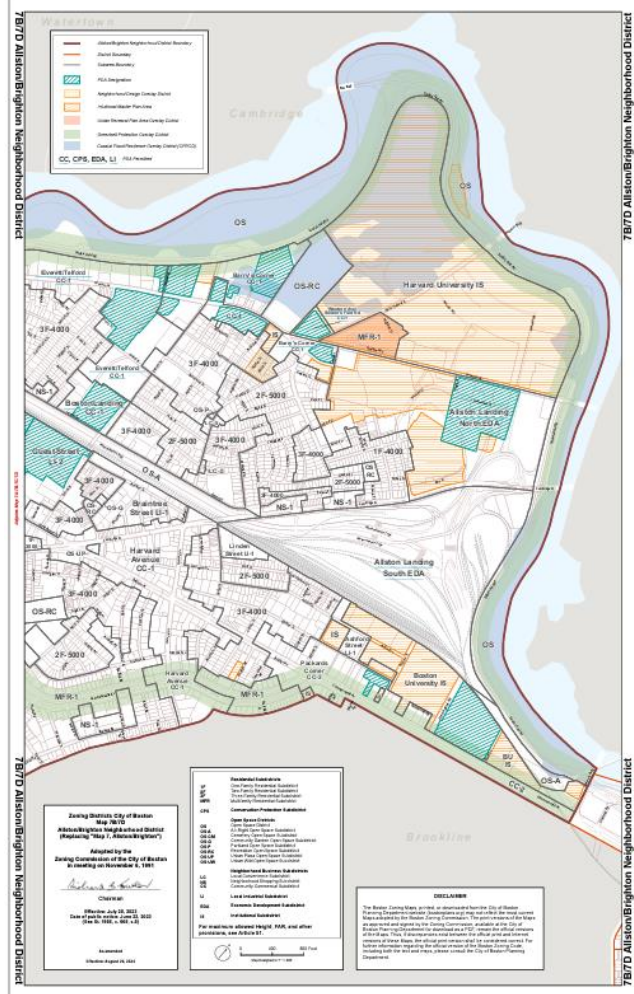

ZONING MAP 7B/7D AMENDMENTS

Boston Planning & Development Agency

Planning Department

CITY of BOSTON

Existing

Proposed

Close up of updated area

Add this line delineating Everett/Telford CC-1 and Barry's Corner CC-1

Shift this line delineating Everett/Telford CC-1 and Barry's Corner CC-1