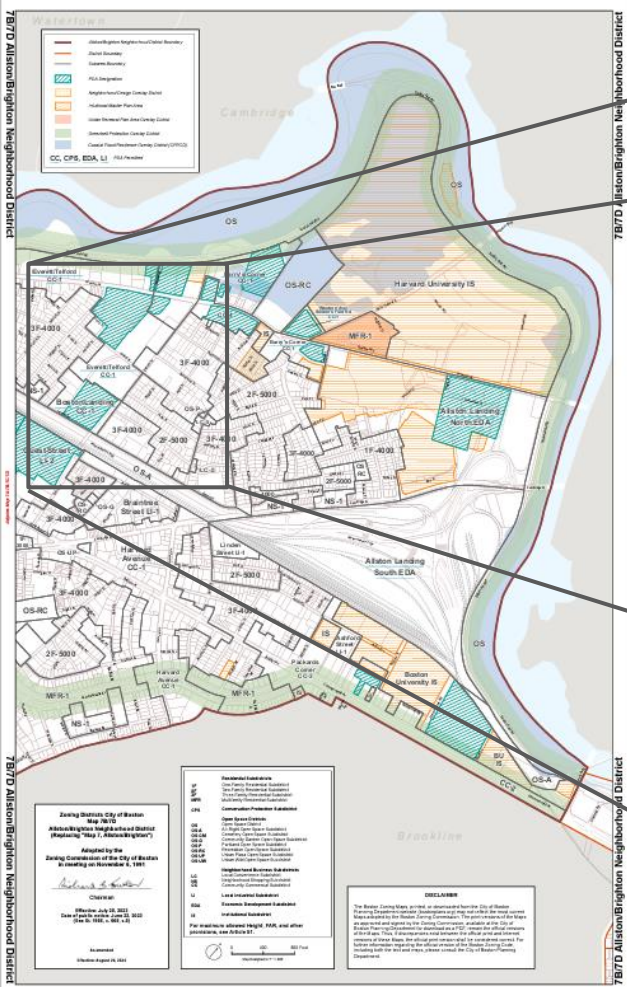

ZONING MAP 7B/7D AMENDMENTS

Boston Planning & Development Agency

Planning Department

CITY of BOSTON

Existing

Proposed

Close up of updated area

Add this line delineating Everett/Telford CC-1 and Barry's Corner CC-1

Shift this line delineating Everett/Telford CC-1 and Barry's Corner CC-1