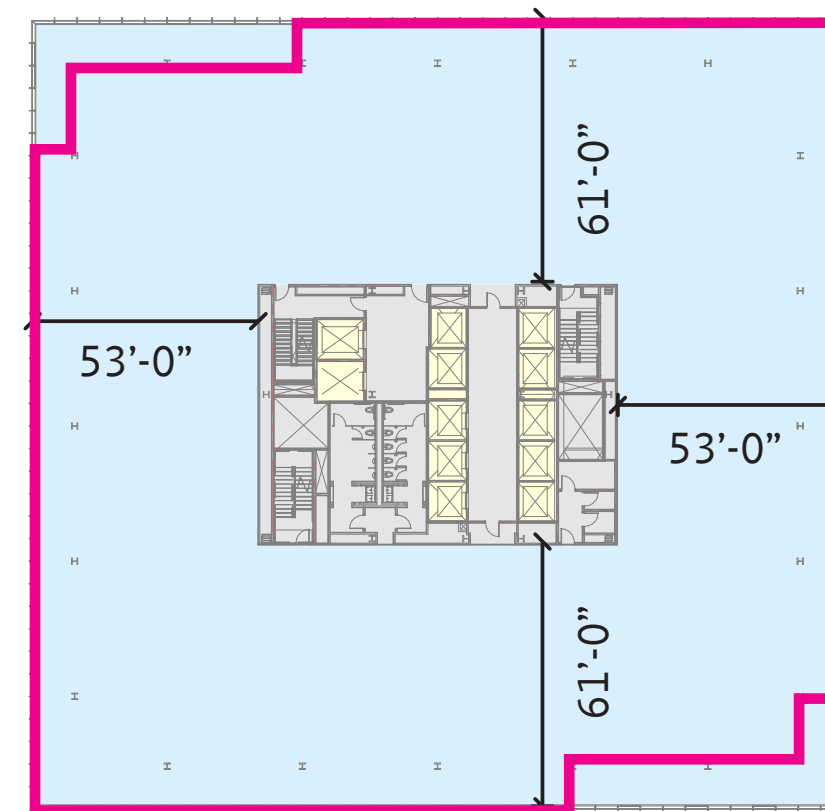

BASELINE

- CORE
- CORE CIRCULATION
- OFFICE
- BALCONY
- AMENITY

NORTH PORCH COMPARISON

PREVIOUS ORIENTATION

PROPOSED PORCH ORIENTATION

OPTION 1 (PREFERRED AND PREVIOUSLY SHOWN 3/27/18)

BASELINE

- CORE
- CORE CIRCULATION
- OFFICE
- BALCONY
- AMENITY

OPTION 1 (SW / NW CARVE OUTS)

OVERALL VIEW

VIEW FROM CANAL ST

VIEW LOOKING WEST ON CAUSEWAY

OPTION 1 (SW / NW CARVE OUTS)

CLOSE UP VIEW FROM 93

APPROACH VIEW FROM 93

OPTION 2 (SE / NW REVEALS)

TYPICAL FLOOR

- CORE
- CORE CIRCULATION
- OFFICE
- BALCONY
- AMENITY

OPTION 2 (SE / NW REVEALS)

OVERALL VIEW

VIEW FROM CANAL ST

VIEW LOOKING WEST ON CAUSEWAY

OPTION 2 (SE / NW REVEALS)

CLOSE UP VIEW FROM 93

APPROACH VIEW FROM 93

OPTION 3 (SW / NE REVEALS)

TYPICAL FLOOR

- CORE
- CORE CIRCULATION
- OFFICE
- BALCONY
- AMENITY

OPTION 3 (SW / NE REVEALS)

OVERALL VIEW

VIEW FROM CANAL ST

VIEW LOOKING WEST ON CAUSEWAY