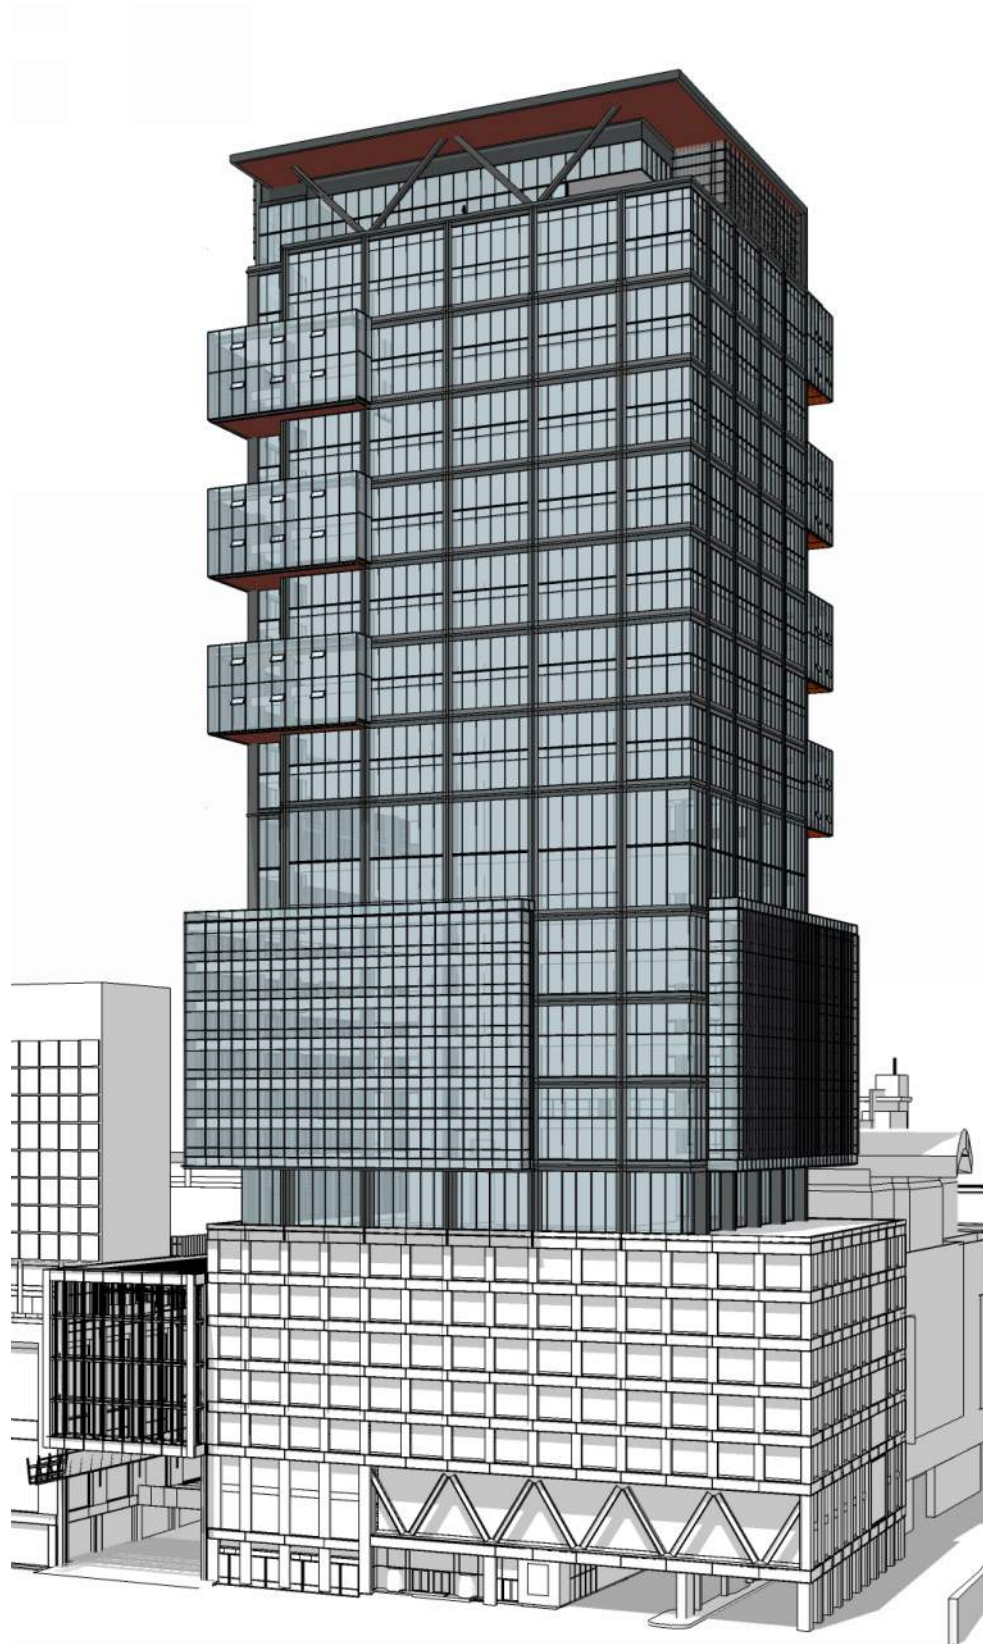

BASELINE

- CORE
- CORE CIRCULATION
- OFFICE
- BALCONY
- AMENITY

NORTH PORCH COMPARISON

PREVIOUS ORIENTATION

PROPOSED PORCH ORIENTATION

OPTION 1 (PREFERRED AND PREVIOUSLY SHOWN 3/27/18)

BASELINE

- CORE
- CORE CIRCULATION
- OFFICE
- BALCONY
- AMENITY

OPTION 1 (SW / NW CARVE OUTS)

OVERALL VIEW

VIEW FROM CANAL ST

VIEW LOOKING WEST ON CAUSEWAY

OPTION 1 (SW / NW CARVE OUTS)

CLOSE UP VIEW FROM 93

APPROACH VIEW FROM 93

OPTION 2 (SE / NW REVEALS)

TYPICAL FLOOR

- CORE
- CORE CIRCULATION
- OFFICE
- BALCONY
- AMENITY

OPTION 2 (SE / NW REVEALS)

OVERALL VIEW

VIEW FROM CANAL ST

VIEW LOOKING WEST ON CAUSEWAY

OPTION 2 (SE / NW REVEALS)

CLOSE UP VIEW FROM 93

APPROACH VIEW FROM 93

OPTION 3 (SW / NE REVEALS)

TYPICAL FLOOR

- CORE
- CORE CIRCULATION
- OFFICE
- BALCONY
- AMENITY

OPTION 3 (SW / NE REVEALS)

OVERALL VIEW

VIEW FROM CANAL ST

VIEW LOOKING WEST ON CAUSEWAY