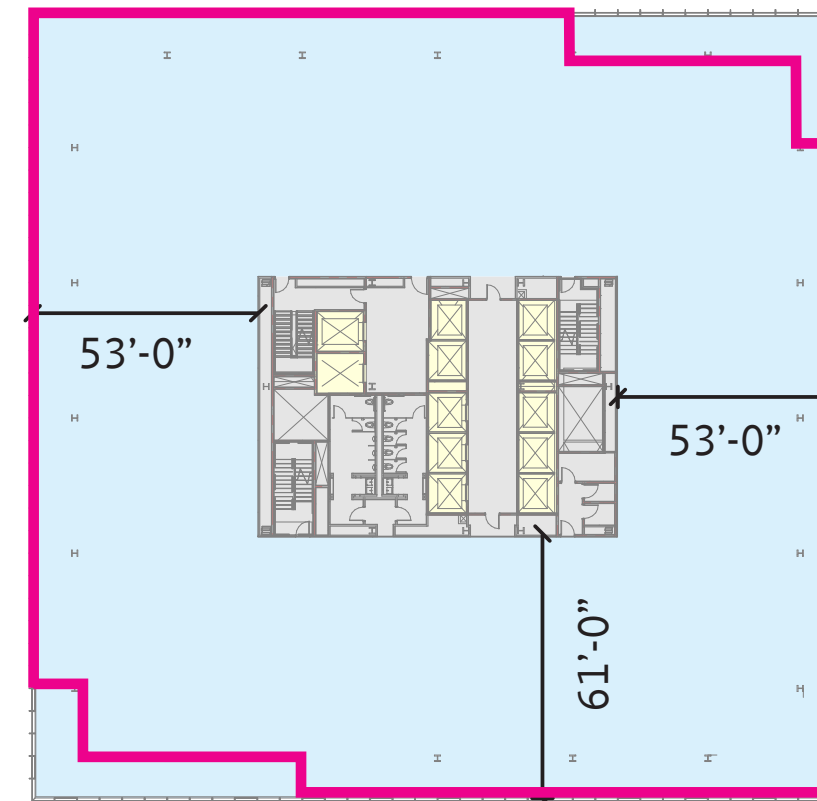

BASELINE

- CORE
- CORE CIRCULATION
- OFFICE
- BALCONY
- AMENITY

NORTH PORCH COMPARISON

PREVIOUS ORIENTATION

PROPOSED PORCH ORIENTATION

OPTION 1 (PREFERRED AND PREVIOUSLY SHOWN 3/27/18)

BASELINE

- CORE
- CORE CIRCULATION
- OFFICE
- BALCONY
- AMENITY

OPTION 1 (SW / NW CARVE OUTS)

OVERALL VIEW

VIEW FROM CANAL ST

VIEW LOOKING WEST ON CAUSEWAY

OPTION 1 (SW / NW CARVE OUTS)

CLOSE UP VIEW FROM 93

APPROACH VIEW FROM 93

OPTION 2 (SE / NW REVEALS)

TYPICAL FLOOR

- CORE
- CORE CIRCULATION
- OFFICE
- BALCONY
- AMENITY

OPTION 2 (SE / NW REVEALS)

OVERALL VIEW

VIEW FROM CANAL ST

VIEW LOOKING WEST ON CAUSEWAY

OPTION 2 (SE / NW REVEALS)

CLOSE UP VIEW FROM 93

APPROACH VIEW FROM 93

OPTION 3 (SW / NE REVEALS)

TYPICAL FLOOR

- CORE
- CORE CIRCULATION
- OFFICE
- BALCONY
- AMENITY

OPTION 3 (SW / NE REVEALS)

OVERALL VIEW

VIEW FROM CANAL ST

VIEW LOOKING WEST ON CAUSEWAY