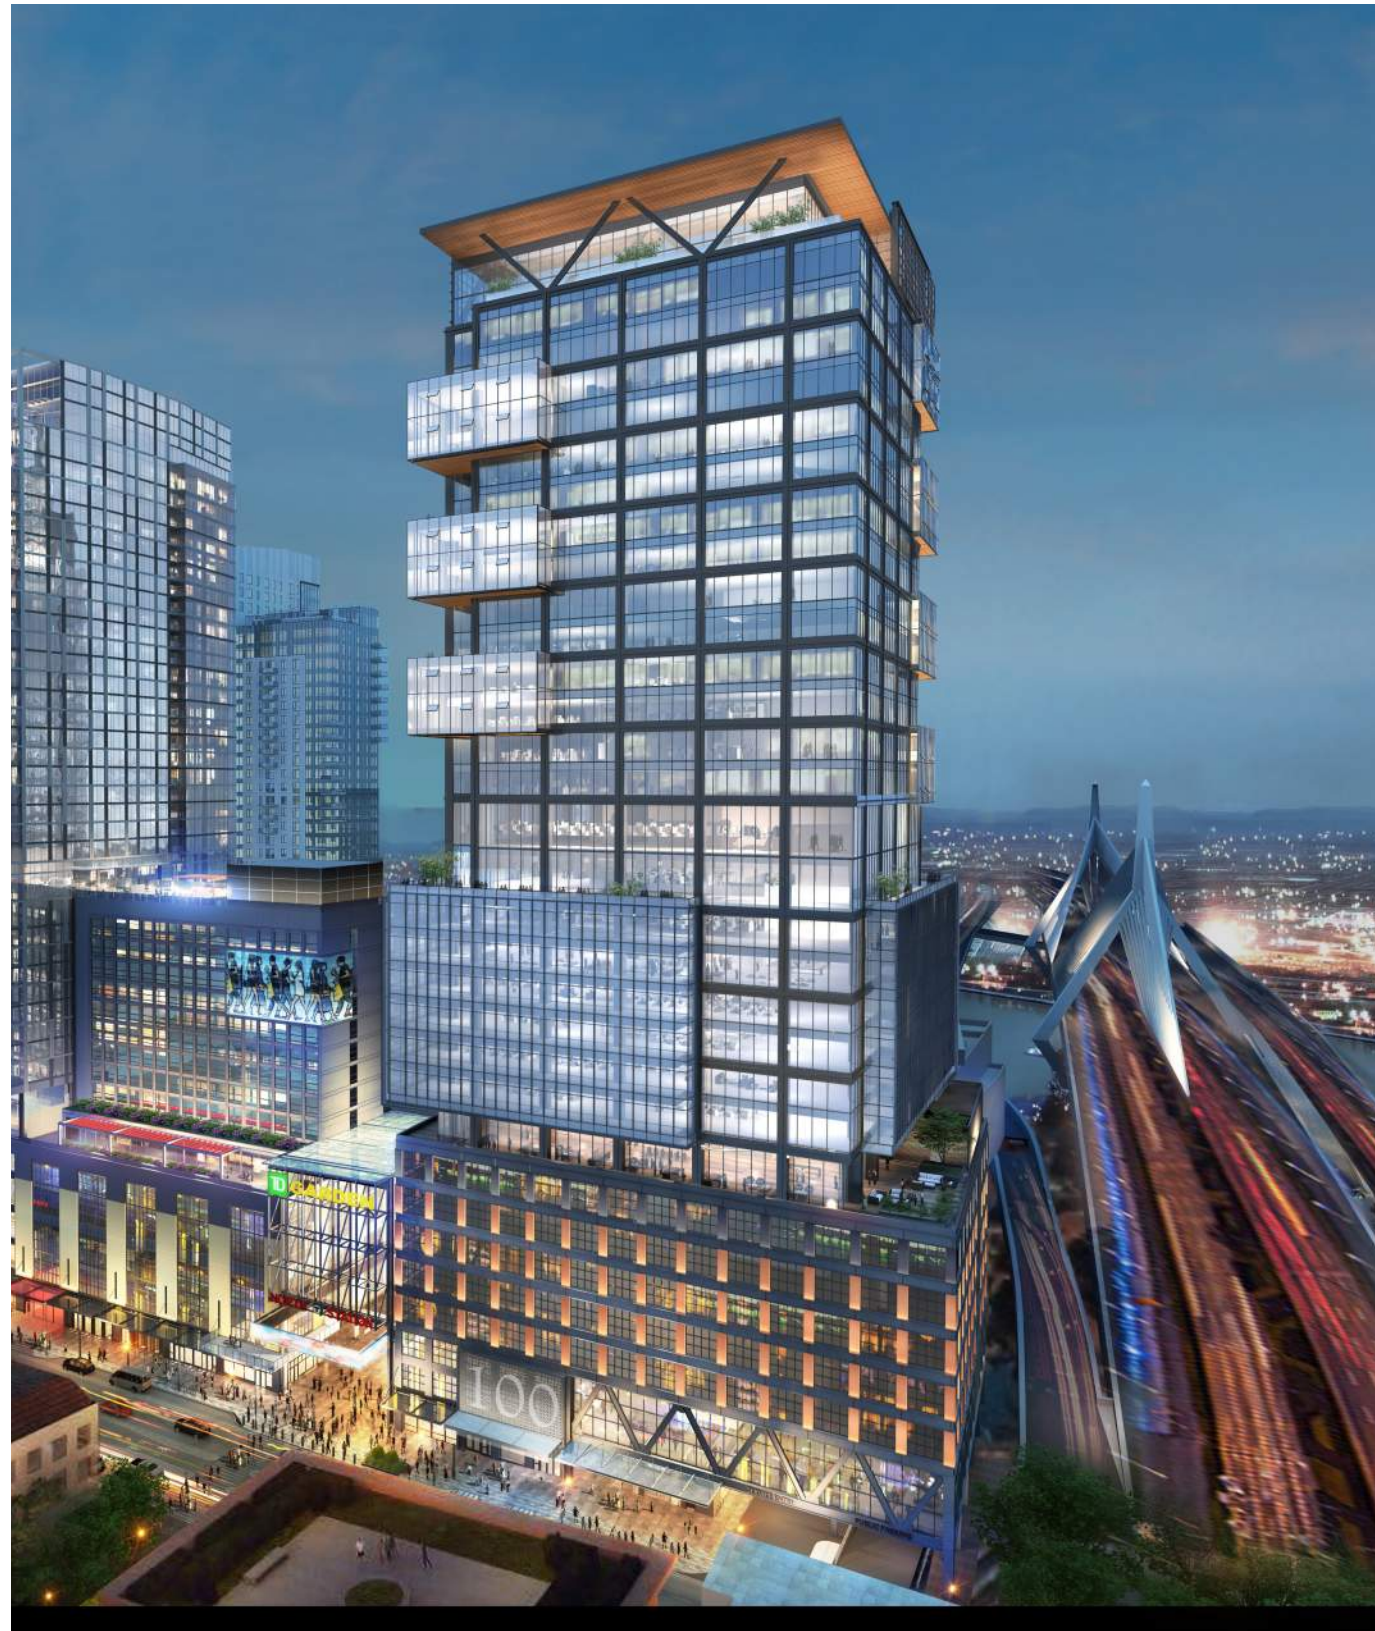

BASELINE

- CORE
- CORE CIRCULATION
- OFFICE
- BALCONY
- AMENITY

NORTH PORCH COMPARISON

PREVIOUS ORIENTATION

PROPOSED PORCH ORIENTATION

OPTION 1 (PREFERRED AND PREVIOUSLY SHOWN 3/27/18)

BASELINE

- CORE
- CORE CIRCULATION
- OFFICE
- BALCONY
- AMENITY

OPTION 1 (SW / NW CARVE OUTS)

OVERALL VIEW

VIEW FROM CANAL ST

VIEW LOOKING WEST ON CAUSEWAY

OPTION 1 (SW / NW CARVE OUTS)

CLOSE UP VIEW FROM 93

APPROACH VIEW FROM 93

OPTION 2 (SE / NW REVEALS)

TYPICAL FLOOR

- CORE
- CORE CIRCULATION
- OFFICE
- BALCONY
- AMENITY

OPTION 2 (SE / NW REVEALS)

OVERALL VIEW

VIEW FROM CANAL ST

VIEW LOOKING WEST ON CAUSEWAY

OPTION 2 (SE / NW REVEALS)

CLOSE UP VIEW FROM 93