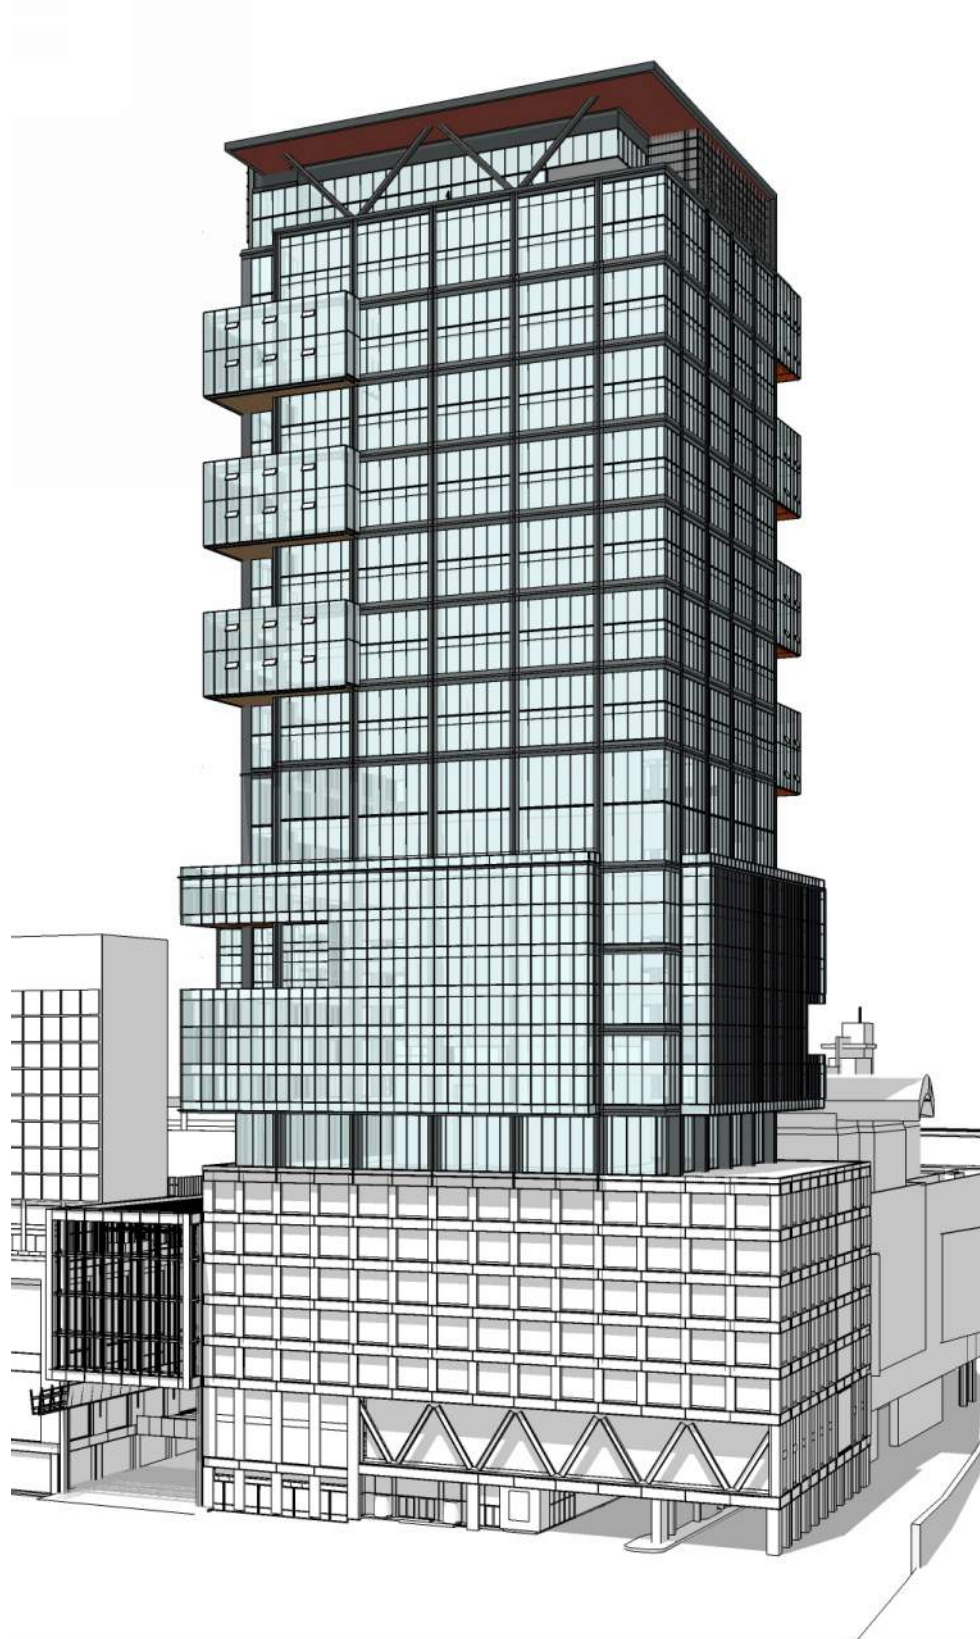

BASELINE

- CORE
- CORE CIRCULATION
- OFFICE
- BALCONY
- AMENITY

NORTH PORCH COMPARISON

PREVIOUS ORIENTATION

PROPOSED PORCH ORIENTATION

OPTION 1 (PREFERRED AND PREVIOUSLY SHOWN 3/27/18)

BASELINE

- CORE
- CORE CIRCULATION
- OFFICE
- BALCONY
- AMENITY

OPTION 3 (SW / NE REVEALS)

CLOSE UP VIEW FROM 93

APPROACH VIEW FROM 93

OPTION 4 (CARVE OUT AND REVEALS)

TYPICAL FLOOR

- CORE
- CORE CIRCULATION
- OFFICE
- BALCONY
- AMENITY

OPTION 4 (CARVE OUT AND REVEALS)

OVERALL VIEW

VIEW FROM CANAL ST

VIEW LOOKING WEST ON CAUSEWAY

OPTION 4 (CARVE OUT AND REVEALS)

CLOSE UP VIEW FROM 93

APPROACH VIEW FROM 93

OPTION 4B (CARVE OUT AND REVEALS)

TYPICAL FLOOR

- CORE
- CORE CIRCULATION
- OFFICE
- BALCONY
- AMENITY

OPTION 4B (CARVE OUT AND REVEALS)

OVERALL VIEW

VIEW FROM CANAL ST

VIEW LOOKING WEST ON CAUSEWAY

OPTION 4B (CARVE OUT AND REVEALS)

CLOSE UP VIEW FROM 93

APPROACH VIEW FROM 93

IDENTITY