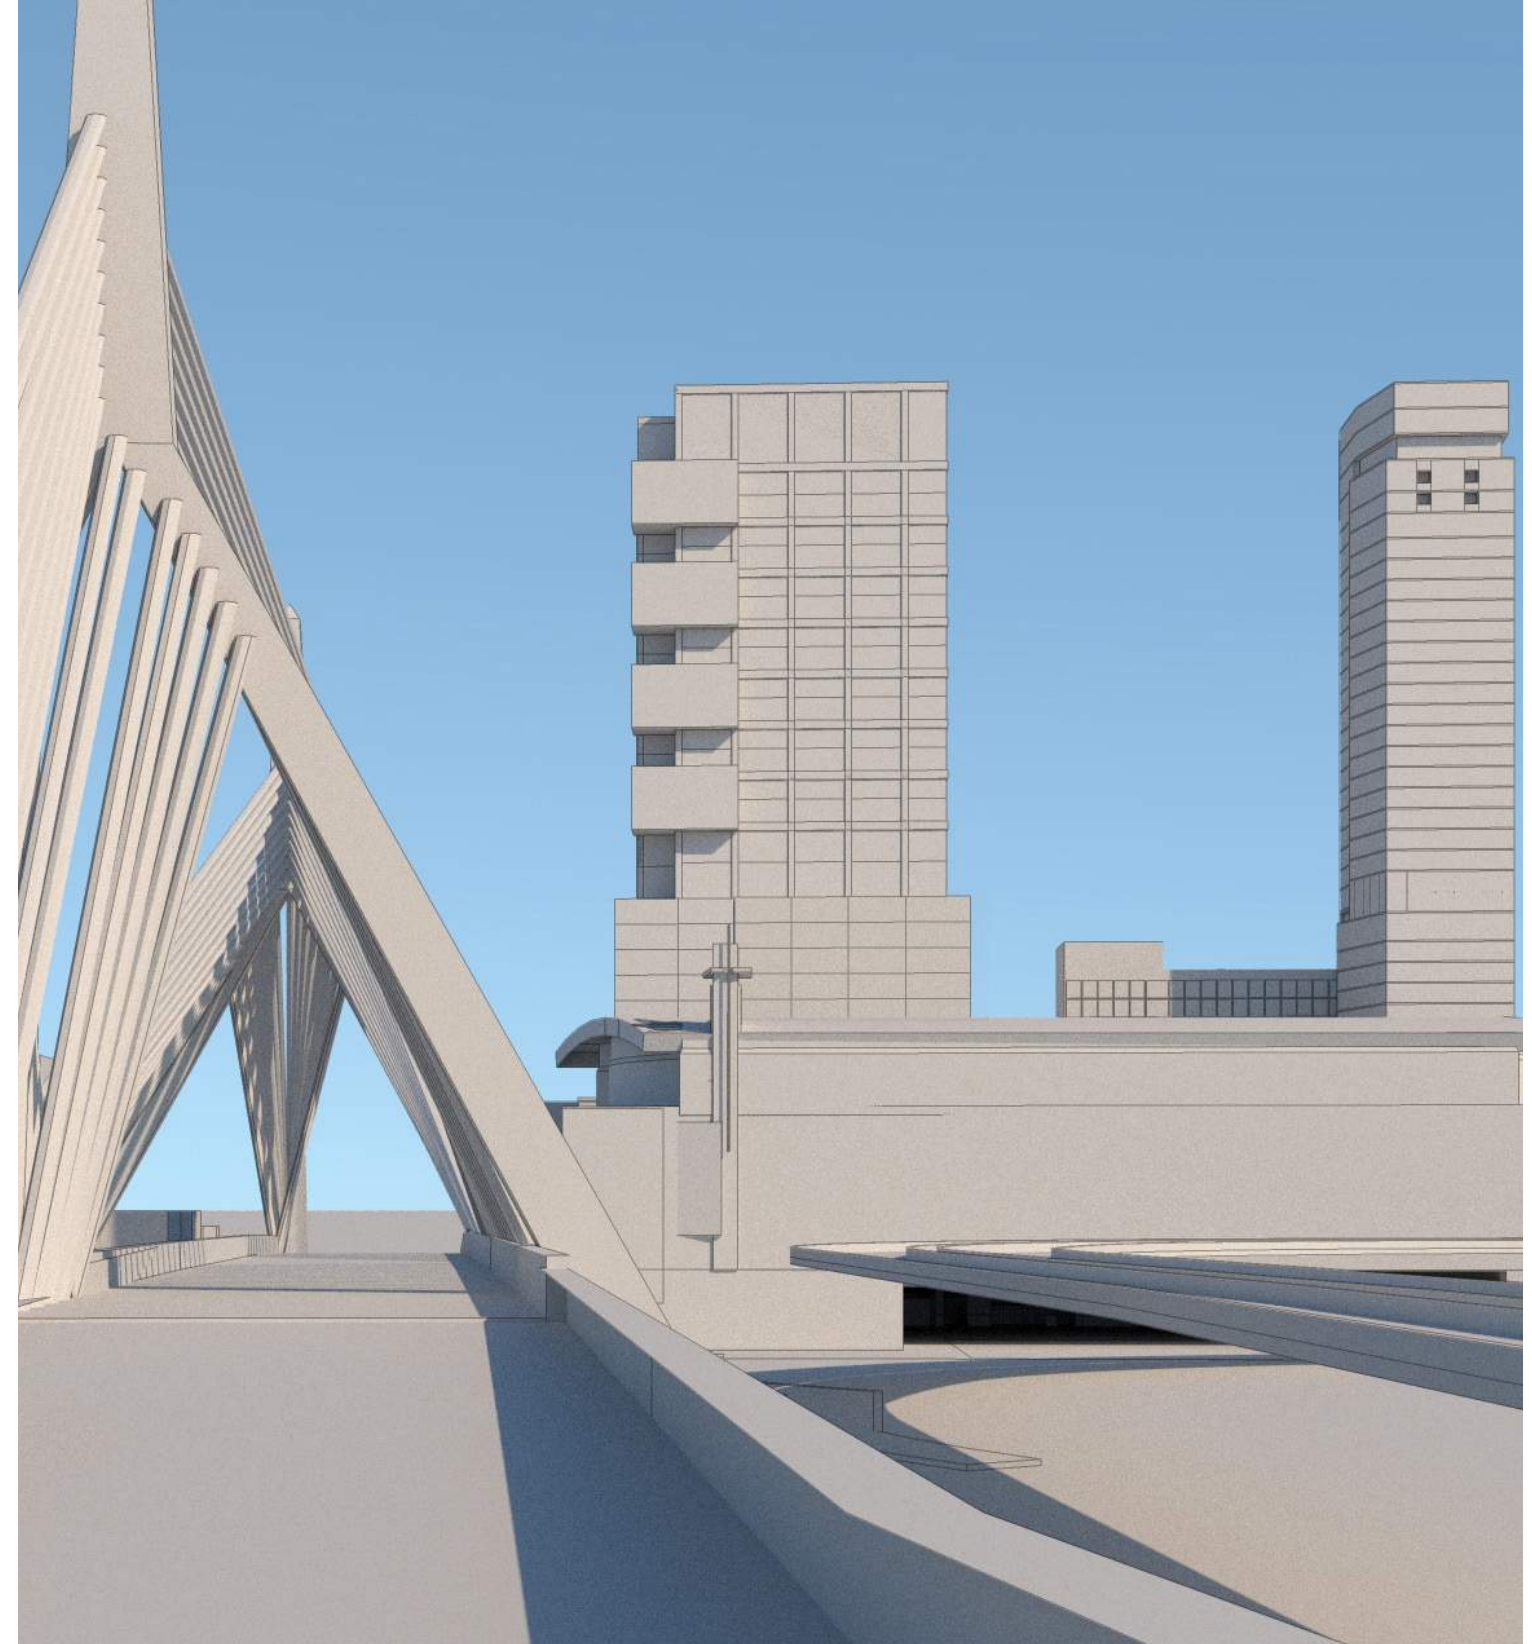

BASELINE

- CORE
- CORE CIRCULATION
- OFFICE
- BALCONY
- AMENITY

NORTH PORCH COMPARISON

PREVIOUS ORIENTATION

PROPOSED PORCH ORIENTATION

OPTION 1 (PREFERRED AND PREVIOUSLY SHOWN 3/27/18)

BASELINE

- CORE
- CORE CIRCULATION
- OFFICE
- BALCONY
- AMENITY

OPTION 1 (SW / NW CARVE OUTS)

OVERALL VIEW

VIEW FROM CANAL ST

VIEW LOOKING WEST ON CAUSEWAY

OPTION 1 (SW / NW CARVE OUTS)

CLOSE UP VIEW FROM 93

APPROACH VIEW FROM 93

OPTION 2 (SE / NW REVEALS)

TYPICAL FLOOR

- CORE
- CORE CIRCULATION
- OFFICE
- BALCONY
- AMENITY

OPTION 2 (SE / NW REVEALS)

OVERALL VIEW

VIEW FROM CANAL ST

VIEW LOOKING WEST ON CAUSEWAY

OPTION 2 (SE / NW REVEALS)

CLOSE UP VIEW FROM 93

APPROACH VIEW FROM 93

OPTION 3 (SW / NE REVEALS)

TYPICAL FLOOR

- CORE
- CORE CIRCULATION
- OFFICE
- BALCONY
- AMENITY

OPTION 3 (SW / NE REVEALS)

OVERALL VIEW

VIEW FROM CANAL ST

VIEW LOOKING WEST ON CAUSEWAY