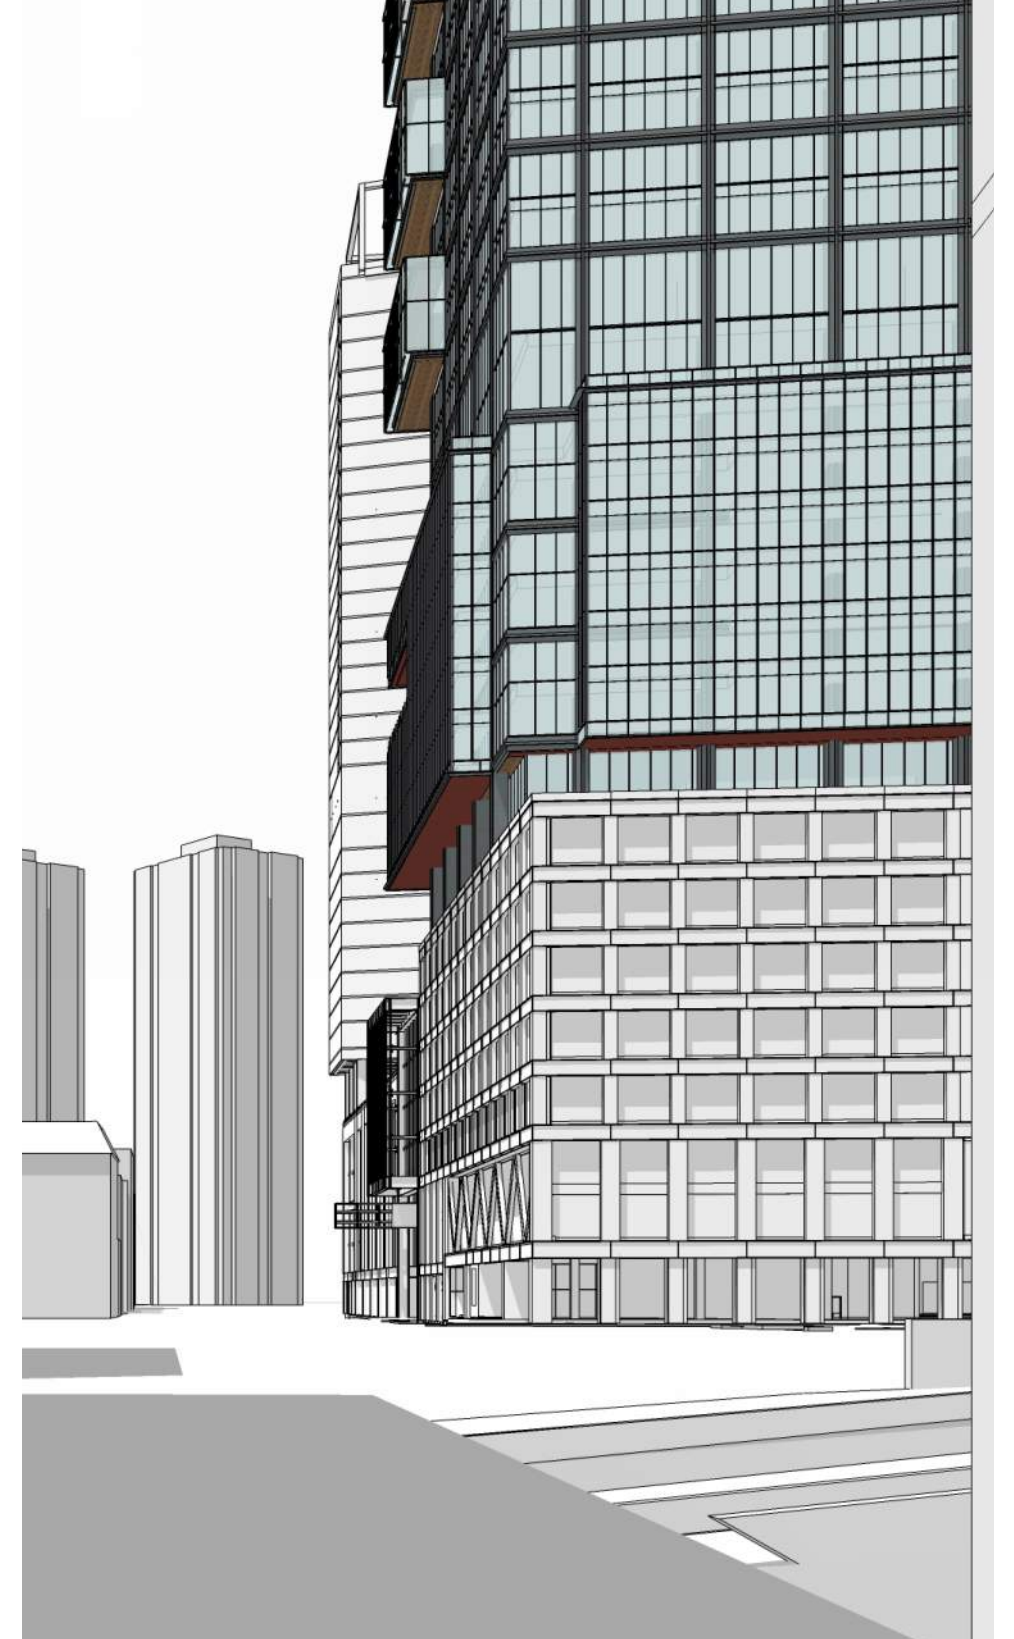

BASELINE

- CORE
- CORE CIRCULATION
- OFFICE
- BALCONY
- AMENITY

NORTH PORCH COMPARISON

PREVIOUS ORIENTATION

PROPOSED PORCH ORIENTATION

OPTION 1 (PREFERRED AND PREVIOUSLY SHOWN 3/27/18)

BASELINE

- CORE
- CORE CIRCULATION
- OFFICE
- BALCONY
- AMENITY

OPTION 3 (SW / NE REVEALS)

CLOSE UP VIEW FROM 93

APPROACH VIEW FROM 93

OPTION 4 (CARVE OUT AND REVEALS)

TYPICAL FLOOR

- CORE
- CORE CIRCULATION
- OFFICE
- BALCONY
- AMENITY

OPTION 4 (CARVE OUT AND REVEALS)

OVERALL VIEW

VIEW FROM CANAL ST

VIEW LOOKING WEST ON CAUSEWAY

OPTION 4 (CARVE OUT AND REVEALS)

CLOSE UP VIEW FROM 93

APPROACH VIEW FROM 93

OPTION 4B (CARVE OUT AND REVEALS)

TYPICAL FLOOR

- CORE
- CORE CIRCULATION
- OFFICE
- BALCONY
- AMENITY

OPTION 4B (CARVE OUT AND REVEALS)

OVERALL VIEW

VIEW FROM CANAL ST

VIEW LOOKING WEST ON CAUSEWAY

OPTION 4B (CARVE OUT AND REVEALS)

CLOSE UP VIEW FROM 93

APPROACH VIEW FROM 93

IDENTITY