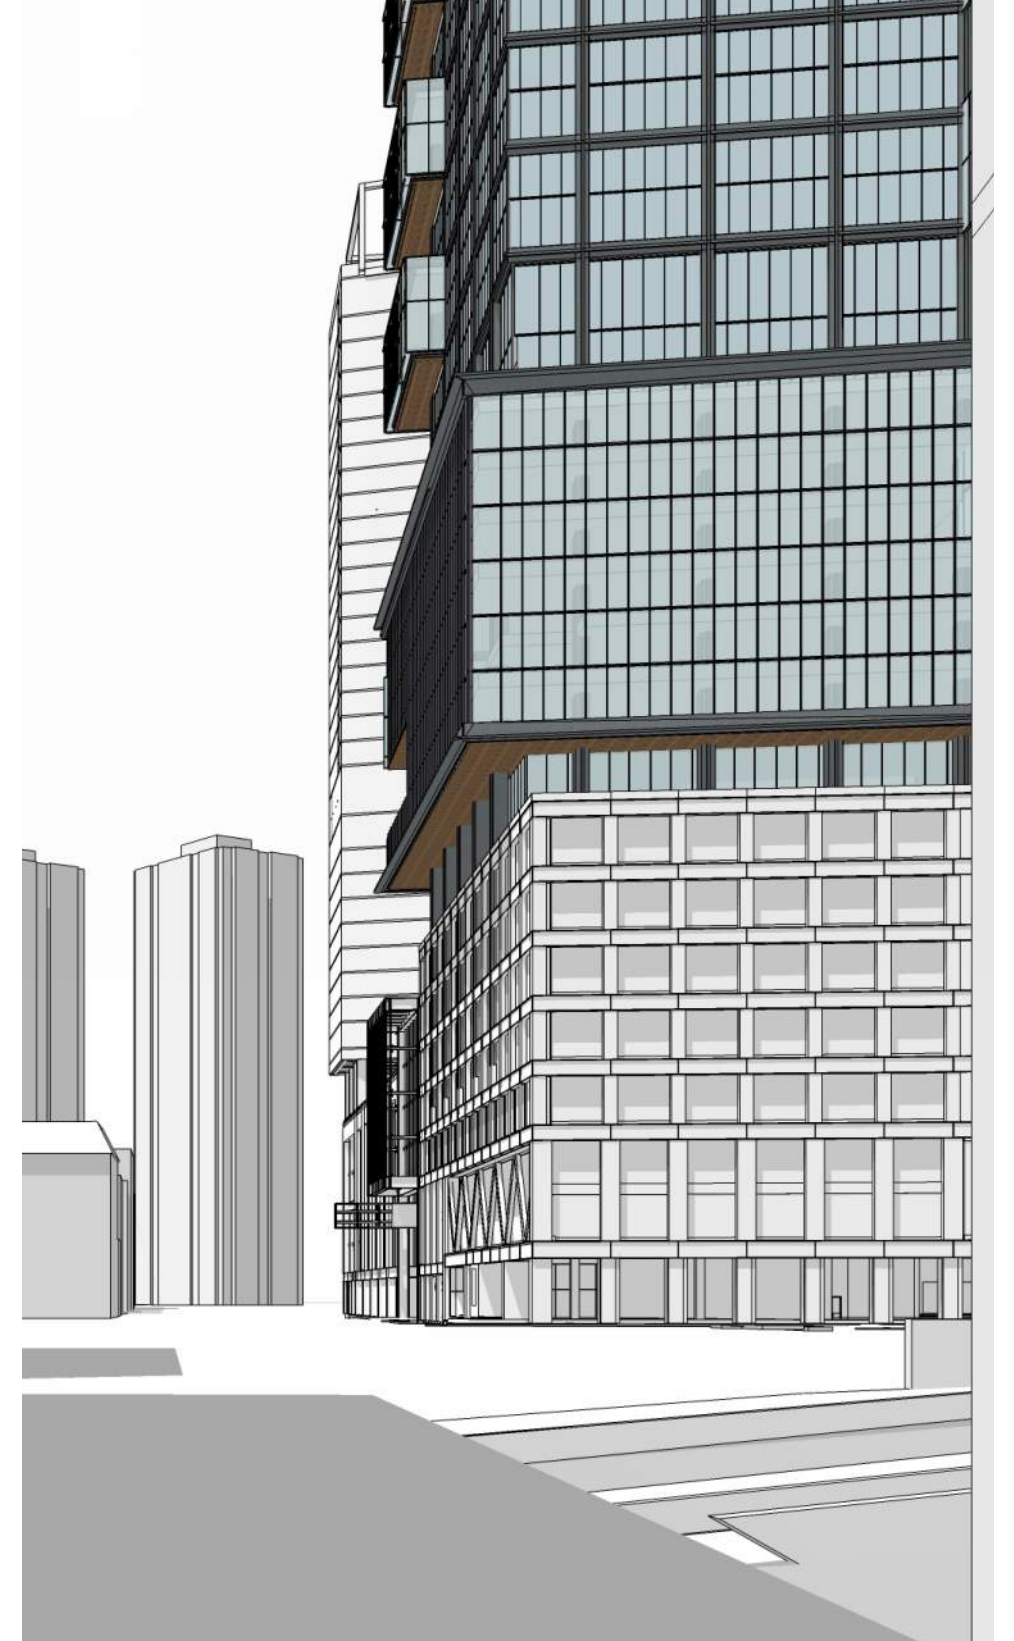

BASELINE

- CORE
- CORE CIRCULATION
- OFFICE
- BALCONY
- AMENITY

NORTH PORCH COMPARISON

PREVIOUS ORIENTATION

PROPOSED PORCH ORIENTATION

OPTION 1 (PREFERRED AND PREVIOUSLY SHOWN 3/27/18)

BASELINE

- CORE
- CORE CIRCULATION
- OFFICE
- BALCONY
- AMENITY

OPTION 1 (SW / NW CARVE OUTS)

OVERALL VIEW

VIEW FROM CANAL ST

VIEW LOOKING WEST ON CAUSEWAY

OPTION 1 (SW / NW CARVE OUTS)

CLOSE UP VIEW FROM 93

APPROACH VIEW FROM 93

OPTION 2 (SE / NW REVEALS)

TYPICAL FLOOR

- CORE
- CORE CIRCULATION
- OFFICE
- BALCONY
- AMENITY

OPTION 2 (SE / NW REVEALS)

OVERALL VIEW

VIEW FROM CANAL ST

VIEW LOOKING WEST ON CAUSEWAY

OPTION 2 (SE / NW REVEALS)

CLOSE UP VIEW FROM 93

APPROACH VIEW FROM 93

OPTION 3 (SW / NE REVEALS)

TYPICAL FLOOR

- CORE
- CORE CIRCULATION
- OFFICE
- BALCONY
- AMENITY

OPTION 3 (SW / NE REVEALS)

OVERALL VIEW

VIEW FROM CANAL ST

VIEW LOOKING WEST ON CAUSEWAY