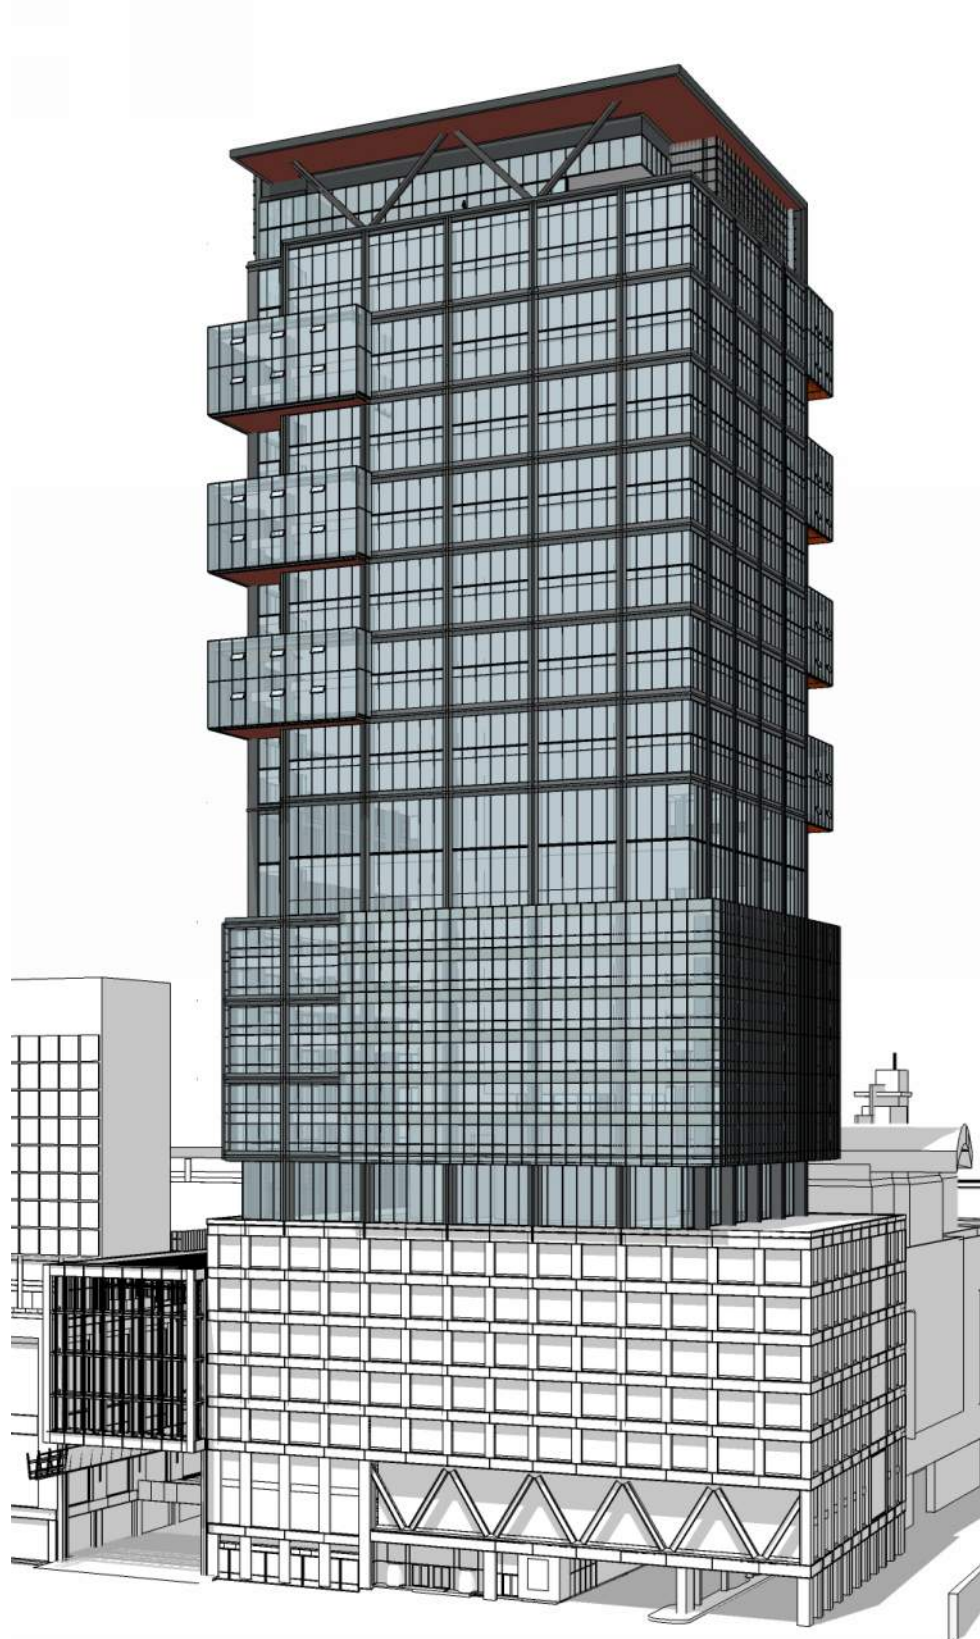

BASELINE

- CORE
- CORE CIRCULATION
- OFFICE
- BALCONY
- AMENITY

NORTH PORCH COMPARISON

PREVIOUS ORIENTATION

PROPOSED PORCH ORIENTATION

OPTION 1 (PREFERRED AND PREVIOUSLY SHOWN 3/27/18)

BASELINE

- CORE
- CORE CIRCULATION
- OFFICE
- BALCONY
- AMENITY

TYPICAL FLOOR

- CORE
- CORE CIRCULATION
- OFFICE
- BALCONY
- AMENITY

OPTION 2 (SE / NW REVEALS)

OVERALL VIEW

VIEW FROM CANAL ST

VIEW LOOKING WEST ON CAUSEWAY

OPTION 2 (SE / NW REVEALS)

CLOSE UP VIEW FROM 93

APPROACH VIEW FROM 93

OPTION 3 (SW / NE REVEALS)

TYPICAL FLOOR

- CORE
- CORE CIRCULATION
- OFFICE
- BALCONY
- AMENITY

OPTION 3 (SW / NE REVEALS)

OVERALL VIEW

VIEW FROM CANAL ST

VIEW LOOKING WEST ON CAUSEWAY

OPTION 3 (SW / NE REVEALS)

CLOSE UP VIEW FROM 93

APPROACH VIEW FROM 93

OPTION 4 (CARVE OUT AND REVEALS)

TYPICAL FLOOR

- CORE
- CORE CIRCULATION
- OFFICE
- BALCONY
- AMENITY

OPTION 4 (CARVE OUT AND REVEALS)

OVERALL VIEW