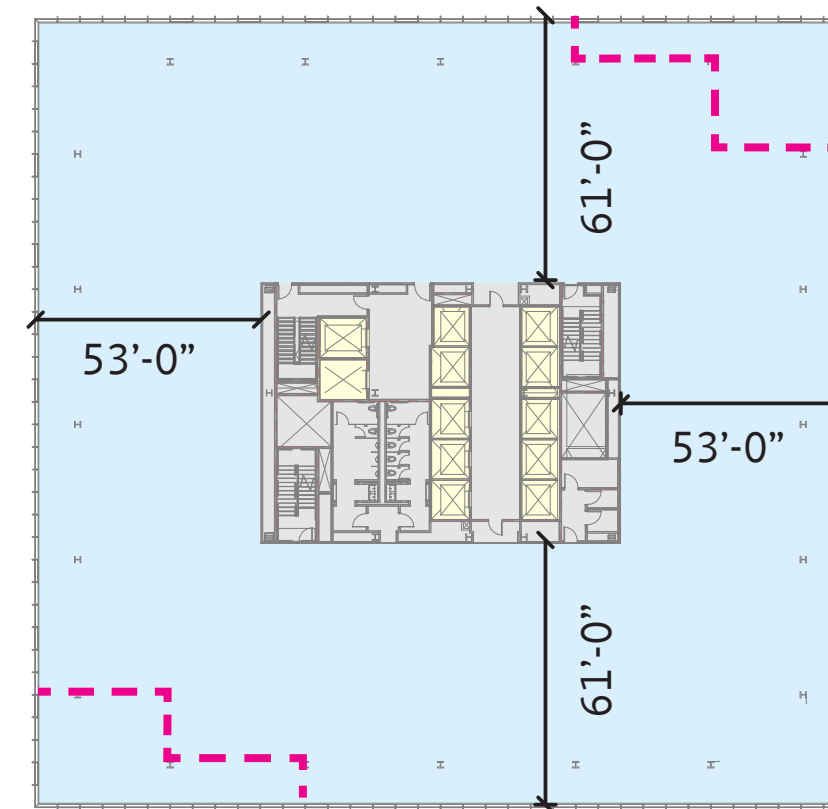

BASELINE

- CORE
- CORE CIRCULATION
- OFFICE
- BALCONY
- AMENITY

NORTH PORCH COMPARISON

PREVIOUS ORIENTATION

PROPOSED PORCH ORIENTATION

OPTION 1 (PREFERRED AND PREVIOUSLY SHOWN 3/27/18)

BASELINE

- CORE
- CORE CIRCULATION
- OFFICE
- BALCONY
- AMENITY

OPTION 1 (SW / NW CARVE OUTS)

OVERALL VIEW

VIEW FROM CANAL ST

VIEW LOOKING WEST ON CAUSEWAY

OPTION 1 (SW / NW CARVE OUTS)

CLOSE UP VIEW FROM 93

APPROACH VIEW FROM 93

OPTION 2 (SE / NW REVEALS)

TYPICAL FLOOR

- CORE
- CORE CIRCULATION
- OFFICE
- BALCONY
- AMENITY

OPTION 2 (SE / NW REVEALS)

OVERALL VIEW

VIEW FROM CANAL ST

VIEW LOOKING WEST ON CAUSEWAY

OPTION 2 (SE / NW REVEALS)

CLOSE UP VIEW FROM 93