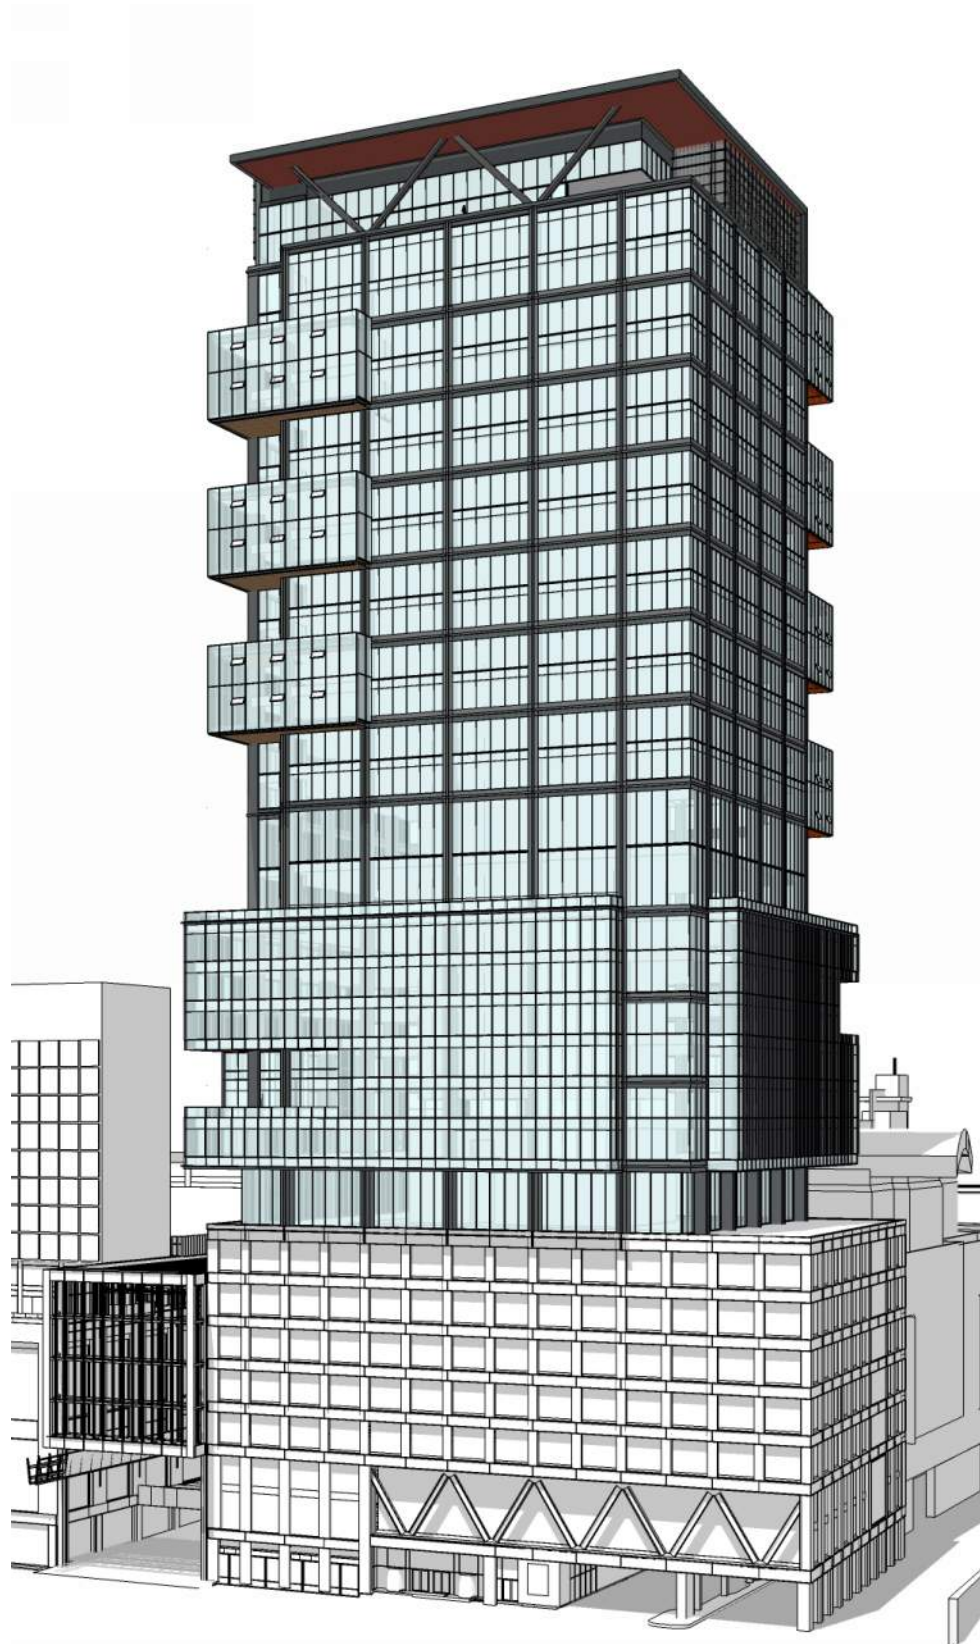

BASELINE

- CORE
- CORE CIRCULATION
- OFFICE
- BALCONY
- AMENITY

NORTH PORCH COMPARISON

PREVIOUS ORIENTATION

PROPOSED PORCH ORIENTATION

OPTION 1 (PREFERRED AND PREVIOUSLY SHOWN 3/27/18)

BASELINE

- CORE
- CORE CIRCULATION
- OFFICE
- BALCONY
- AMENITY

APPROACH VIEW FROM 93

OPTION 3 (SW / NE REVEALS)

TYPICAL FLOOR

- CORE
- CORE CIRCULATION
- OFFICE
- BALCONY
- AMENITY

OPTION 3 (SW / NE REVEALS)

OVERALL VIEW

VIEW FROM CANAL ST

VIEW LOOKING WEST ON CAUSEWAY

OPTION 3 (SW / NE REVEALS)

CLOSE UP VIEW FROM 93

APPROACH VIEW FROM 93

OPTION 4 (CARVE OUT AND REVEALS)

TYPICAL FLOOR

- CORE
- CORE CIRCULATION
- OFFICE
- BALCONY
- AMENITY

OPTION 4 (CARVE OUT AND REVEALS)

OVERALL VIEW

VIEW FROM CANAL ST

VIEW LOOKING WEST ON CAUSEWAY

OPTION 4 (CARVE OUT AND REVEALS)

CLOSE UP VIEW FROM 93

APPROACH VIEW FROM 93

OPTION 4B (CARVE OUT AND REVEALS)

TYPICAL FLOOR

- CORE
- CORE CIRCULATION
- OFFICE
- BALCONY
- AMENITY