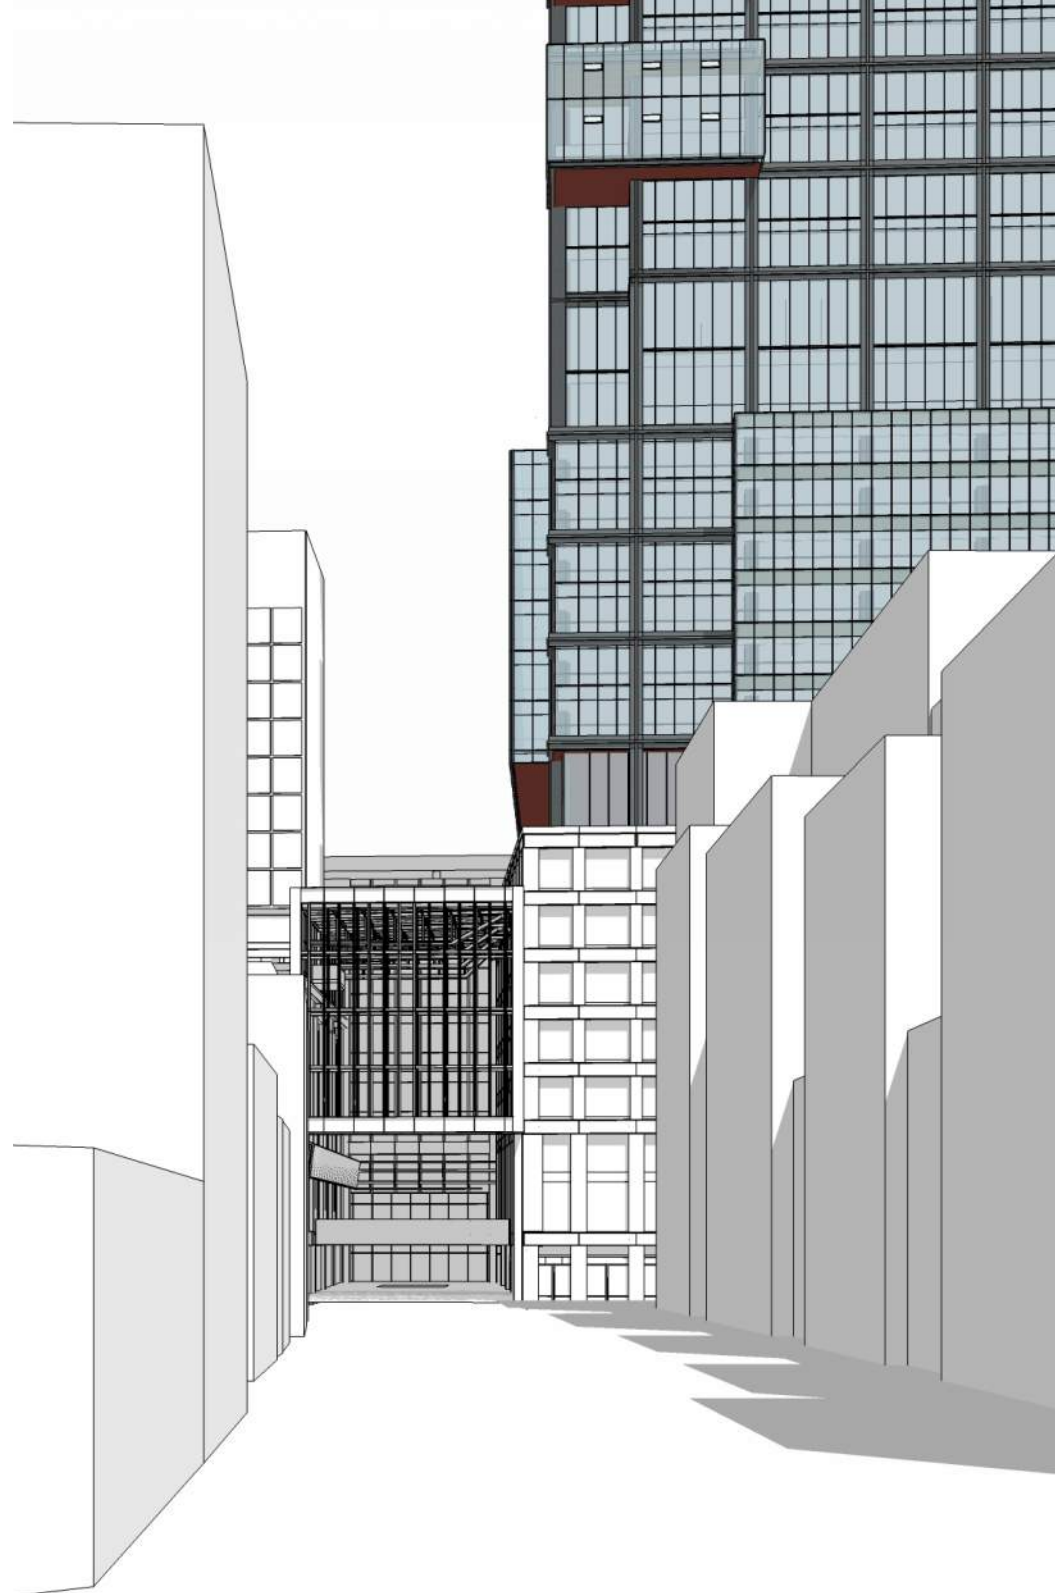

BASELINE

- CORE
- CORE CIRCULATION
- OFFICE
- BALCONY
- AMENITY

NORTH PORCH COMPARISON

PREVIOUS ORIENTATION

PROPOSED PORCH ORIENTATION

OPTION 1 (PREFERRED AND PREVIOUSLY SHOWN 3/27/18)

BASELINE

- CORE
- CORE CIRCULATION
- OFFICE
- BALCONY
- AMENITY

TYPICAL FLOOR

- CORE
- CORE CIRCULATION
- OFFICE
- BALCONY
- AMENITY

OPTION 2 (SE / NW REVEALS)

OVERALL VIEW

VIEW FROM CANAL ST

VIEW LOOKING WEST ON CAUSEWAY

OPTION 2 (SE / NW REVEALS)

CLOSE UP VIEW FROM 93

APPROACH VIEW FROM 93

OPTION 3 (SW / NE REVEALS)

TYPICAL FLOOR

- CORE
- CORE CIRCULATION
- OFFICE
- BALCONY
- AMENITY

OPTION 3 (SW / NE REVEALS)

OVERALL VIEW

VIEW FROM CANAL ST

VIEW LOOKING WEST ON CAUSEWAY

OPTION 3 (SW / NE REVEALS)

CLOSE UP VIEW FROM 93

APPROACH VIEW FROM 93

OPTION 4 (CARVE OUT AND REVEALS)

TYPICAL FLOOR

- CORE
- CORE CIRCULATION
- OFFICE
- BALCONY
- AMENITY

OPTION 4 (CARVE OUT AND REVEALS)

OVERALL VIEW