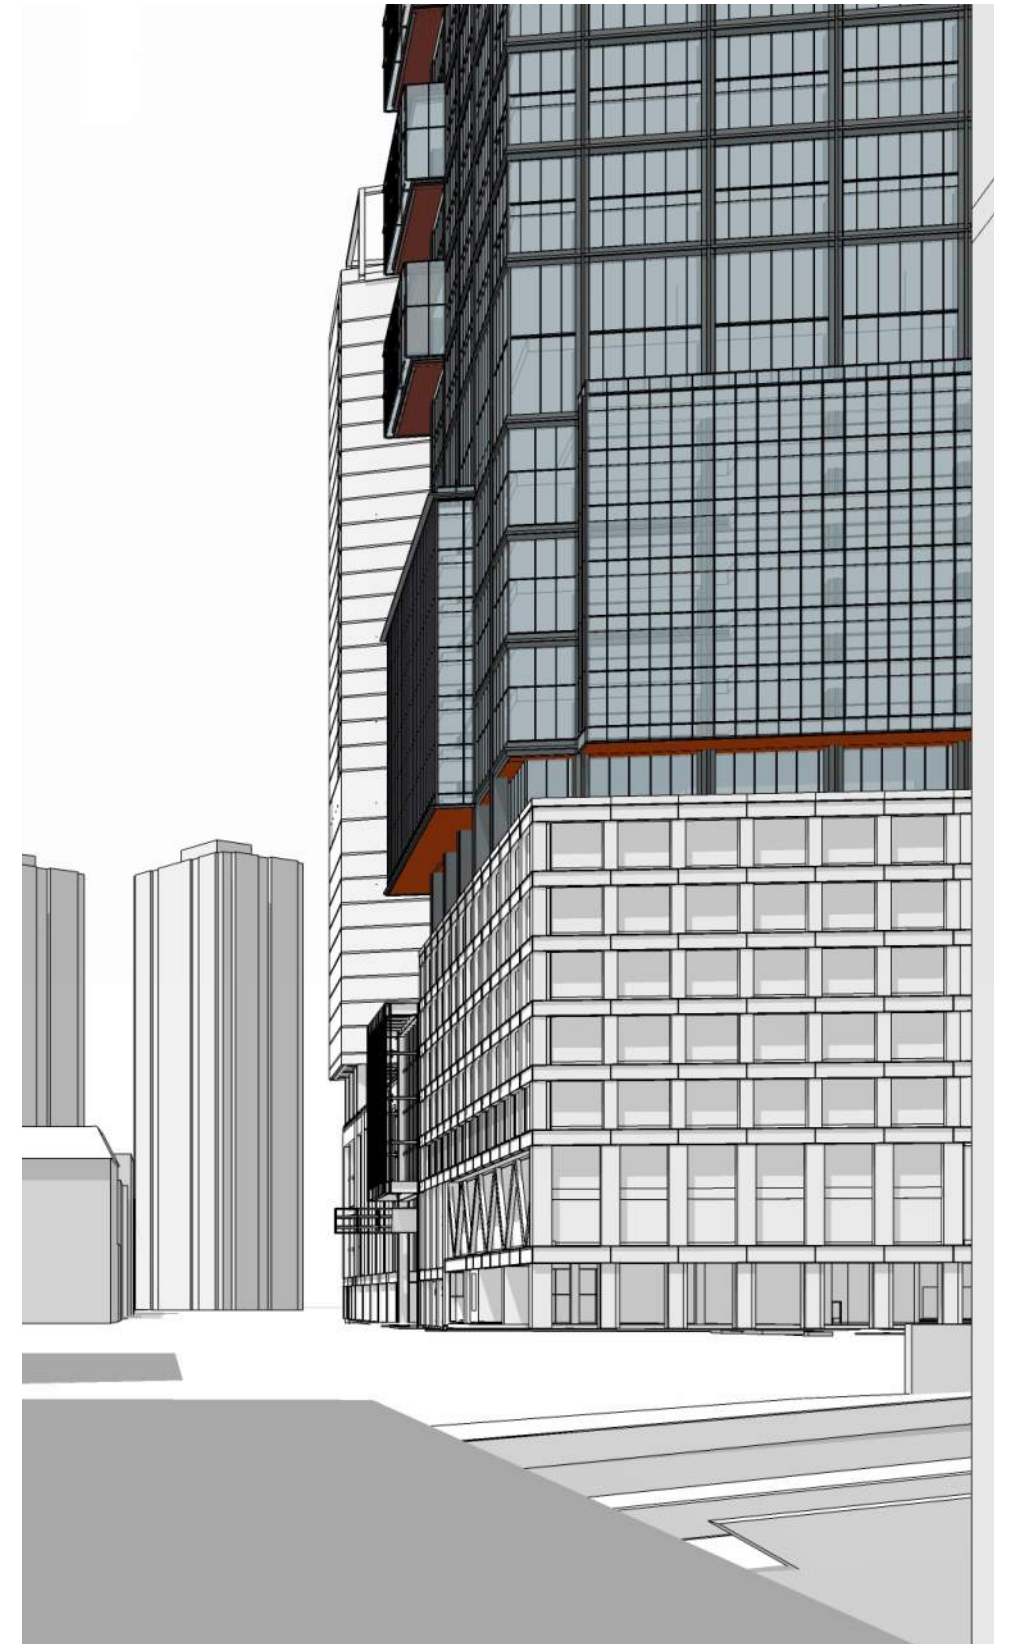

BASELINE

- CORE
- CORE CIRCULATION
- OFFICE
- BALCONY
- AMENITY

NORTH PORCH COMPARISON

PREVIOUS ORIENTATION

PROPOSED PORCH ORIENTATION

OPTION 1 (PREFERRED AND PREVIOUSLY SHOWN 3/27/18)

BASELINE

- CORE
- CORE CIRCULATION
- OFFICE
- BALCONY
- AMENITY

OPTION 1 (SW / NW CARVE OUTS)

OVERALL VIEW

VIEW FROM CANAL ST

VIEW LOOKING WEST ON CAUSEWAY

OPTION 1 (SW / NW CARVE OUTS)

CLOSE UP VIEW FROM 93

APPROACH VIEW FROM 93

OPTION 2 (SE / NW REVEALS)

TYPICAL FLOOR

- CORE
- CORE CIRCULATION
- OFFICE
- BALCONY
- AMENITY

OPTION 2 (SE / NW REVEALS)

OVERALL VIEW

VIEW FROM CANAL ST

VIEW LOOKING WEST ON CAUSEWAY

OPTION 2 (SE / NW REVEALS)

CLOSE UP VIEW FROM 93

APPROACH VIEW FROM 93

OPTION 3 (SW / NE REVEALS)

TYPICAL FLOOR

- CORE
- CORE CIRCULATION
- OFFICE
- BALCONY
- AMENITY

OPTION 3 (SW / NE REVEALS)

OVERALL VIEW

VIEW FROM CANAL ST

VIEW LOOKING WEST ON CAUSEWAY