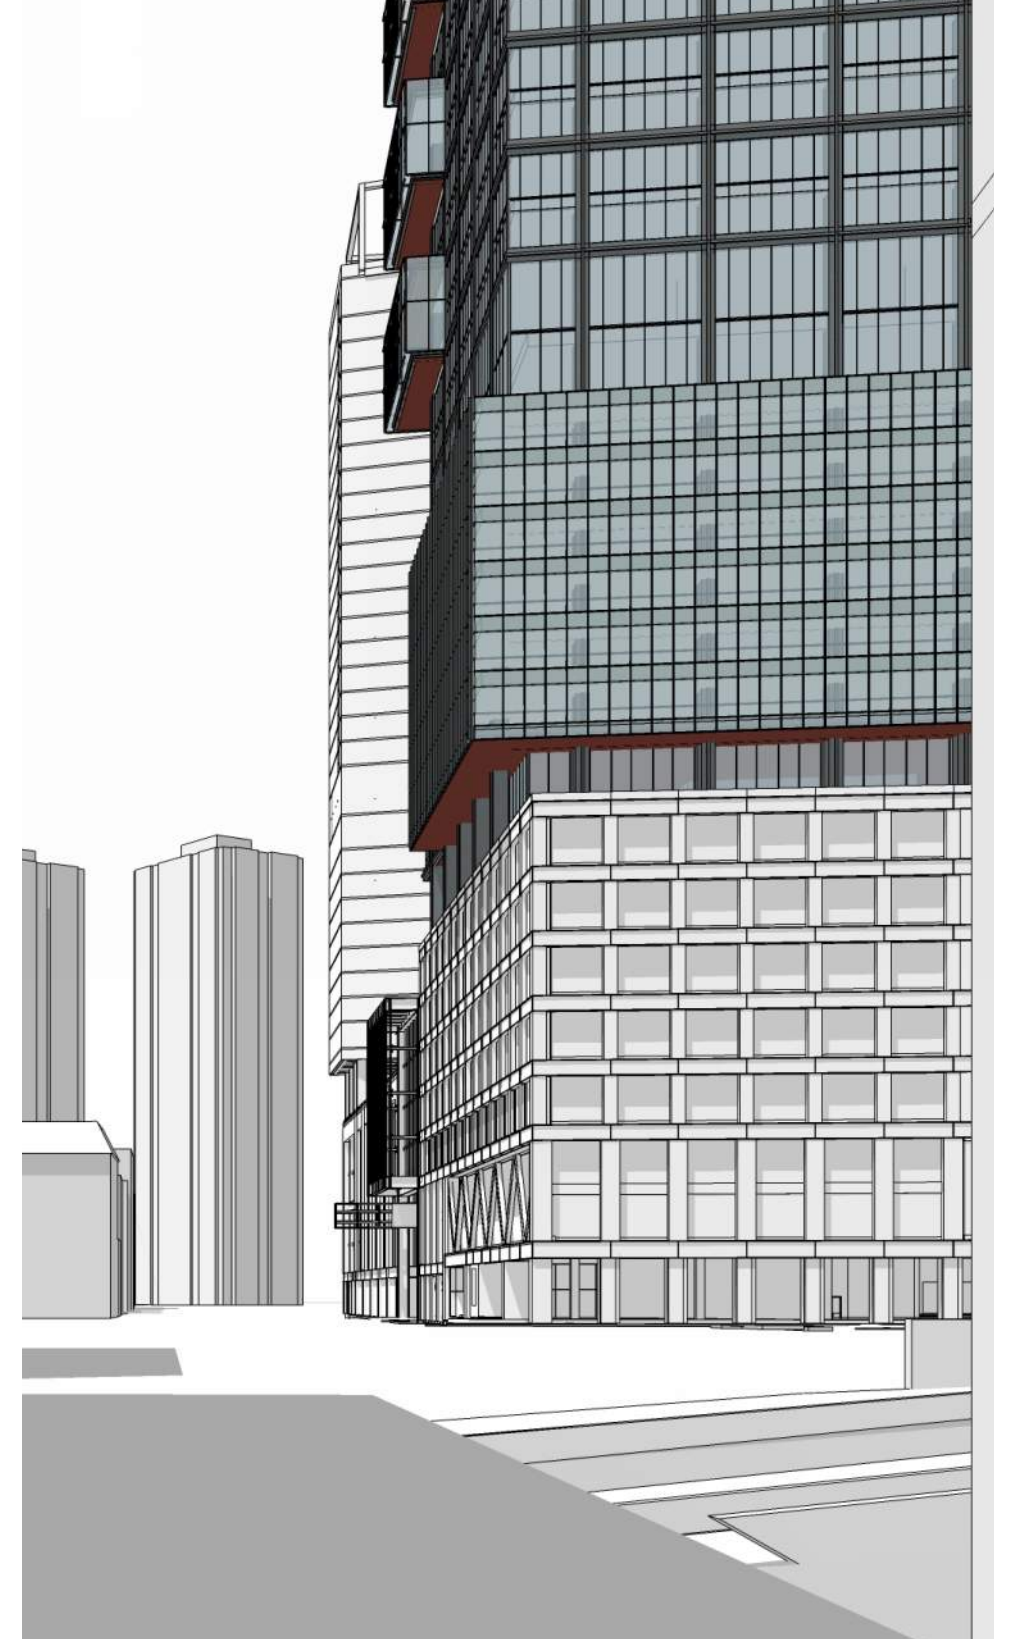

BASELINE

- CORE
- CORE CIRCULATION
- OFFICE
- BALCONY
- AMENITY

NORTH PORCH COMPARISON

PREVIOUS ORIENTATION

PROPOSED PORCH ORIENTATION

OPTION 1 (PREFERRED AND PREVIOUSLY SHOWN 3/27/18)

BASELINE

- CORE
- CORE CIRCULATION
- OFFICE
- BALCONY
- AMENITY

TYPICAL FLOOR

- CORE
- CORE CIRCULATION
- OFFICE
- BALCONY
- AMENITY

OPTION 2 (SE / NW REVEALS)

OVERALL VIEW

VIEW FROM CANAL ST

VIEW LOOKING WEST ON CAUSEWAY

OPTION 2 (SE / NW REVEALS)

CLOSE UP VIEW FROM 93

APPROACH VIEW FROM 93

OPTION 3 (SW / NE REVEALS)

TYPICAL FLOOR

- CORE
- CORE CIRCULATION
- OFFICE
- BALCONY
- AMENITY

OPTION 3 (SW / NE REVEALS)

OVERALL VIEW

VIEW FROM CANAL ST

VIEW LOOKING WEST ON CAUSEWAY

OPTION 3 (SW / NE REVEALS)

CLOSE UP VIEW FROM 93

APPROACH VIEW FROM 93

OPTION 4 (CARVE OUT AND REVEALS)

TYPICAL FLOOR

- CORE
- CORE CIRCULATION
- OFFICE
- BALCONY
- AMENITY

OPTION 4 (CARVE OUT AND REVEALS)

OVERALL VIEW