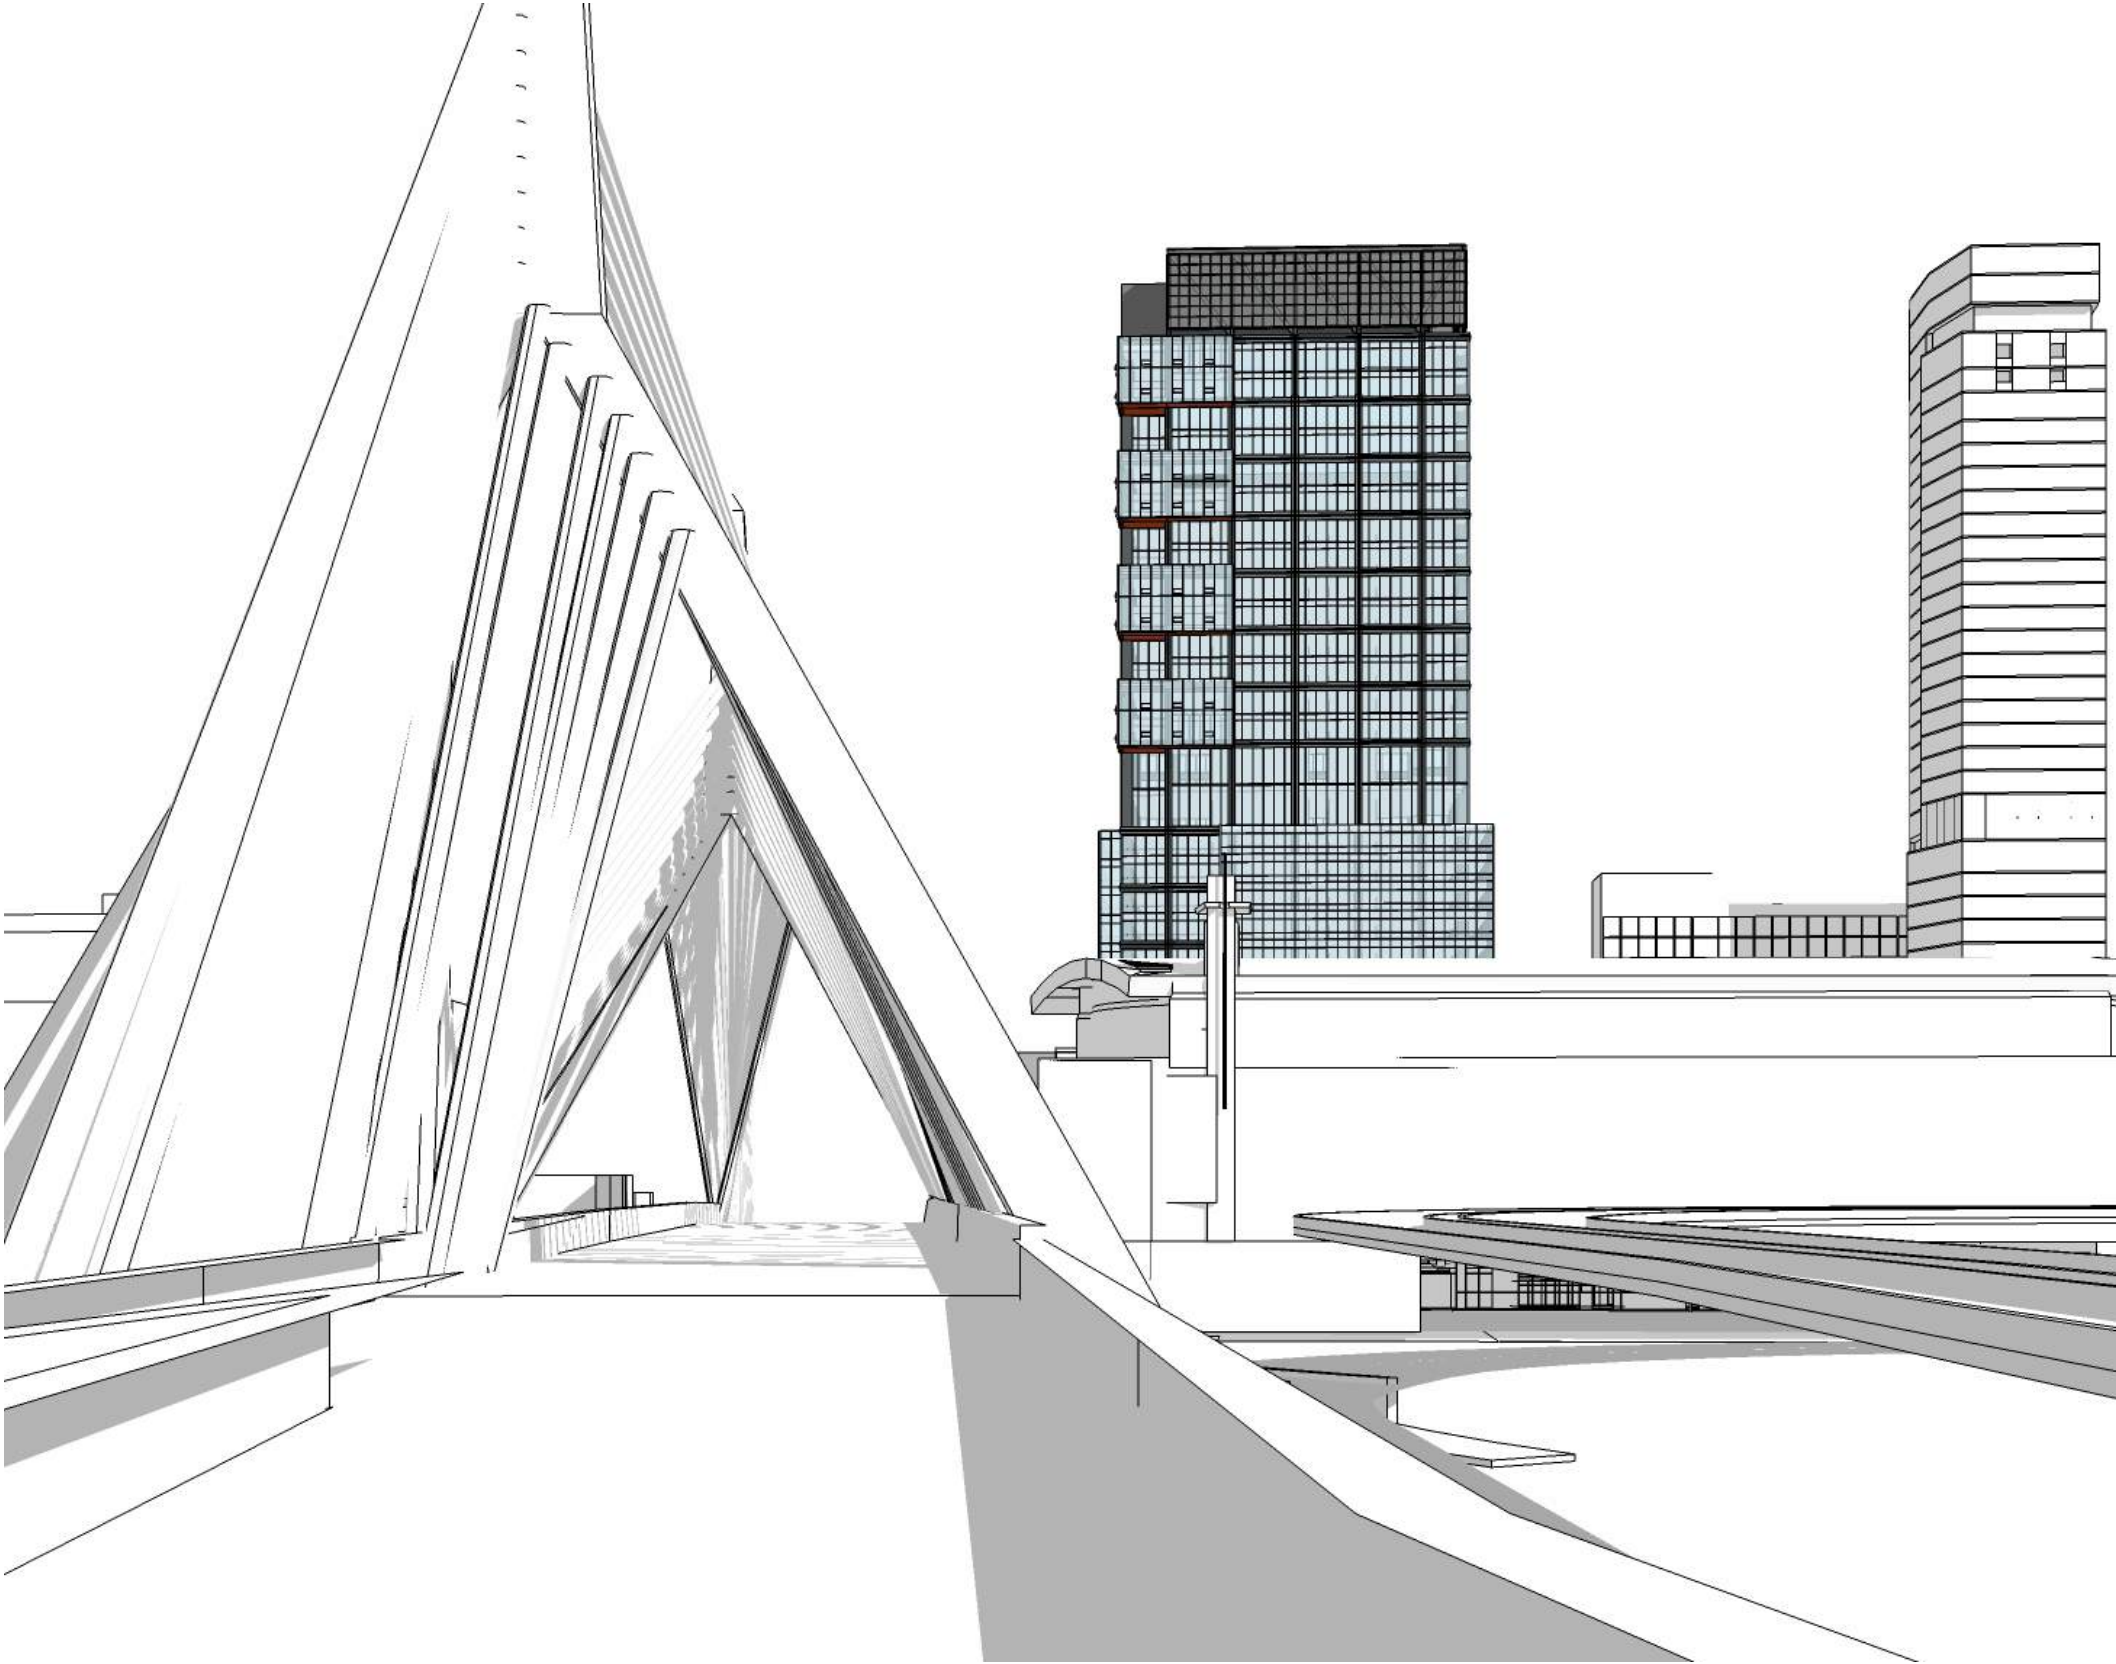

BASELINE

- CORE
- CORE CIRCULATION
- OFFICE
- BALCONY
- AMENITY

NORTH PORCH COMPARISON

PREVIOUS ORIENTATION

PROPOSED PORCH ORIENTATION

OPTION 1 (PREFERRED AND PREVIOUSLY SHOWN 3/27/18)

BASELINE

- CORE
- CORE CIRCULATION
- OFFICE
- BALCONY
- AMENITY

TYPICAL FLOOR

- CORE
- CORE CIRCULATION
- OFFICE
- BALCONY
- AMENITY

OPTION 2 (SE / NW REVEALS)

OVERALL VIEW

VIEW FROM CANAL ST

VIEW LOOKING WEST ON CAUSEWAY

OPTION 2 (SE / NW REVEALS)

CLOSE UP VIEW FROM 93

APPROACH VIEW FROM 93

OPTION 3 (SW / NE REVEALS)

TYPICAL FLOOR

- CORE
- CORE CIRCULATION
- OFFICE
- BALCONY
- AMENITY

OPTION 3 (SW / NE REVEALS)

OVERALL VIEW

VIEW FROM CANAL ST

VIEW LOOKING WEST ON CAUSEWAY

OPTION 3 (SW / NE REVEALS)

CLOSE UP VIEW FROM 93

APPROACH VIEW FROM 93

OPTION 4 (CARVE OUT AND REVEALS)

TYPICAL FLOOR

- CORE
- CORE CIRCULATION
- OFFICE
- BALCONY
- AMENITY

OPTION 4 (CARVE OUT AND REVEALS)

OVERALL VIEW