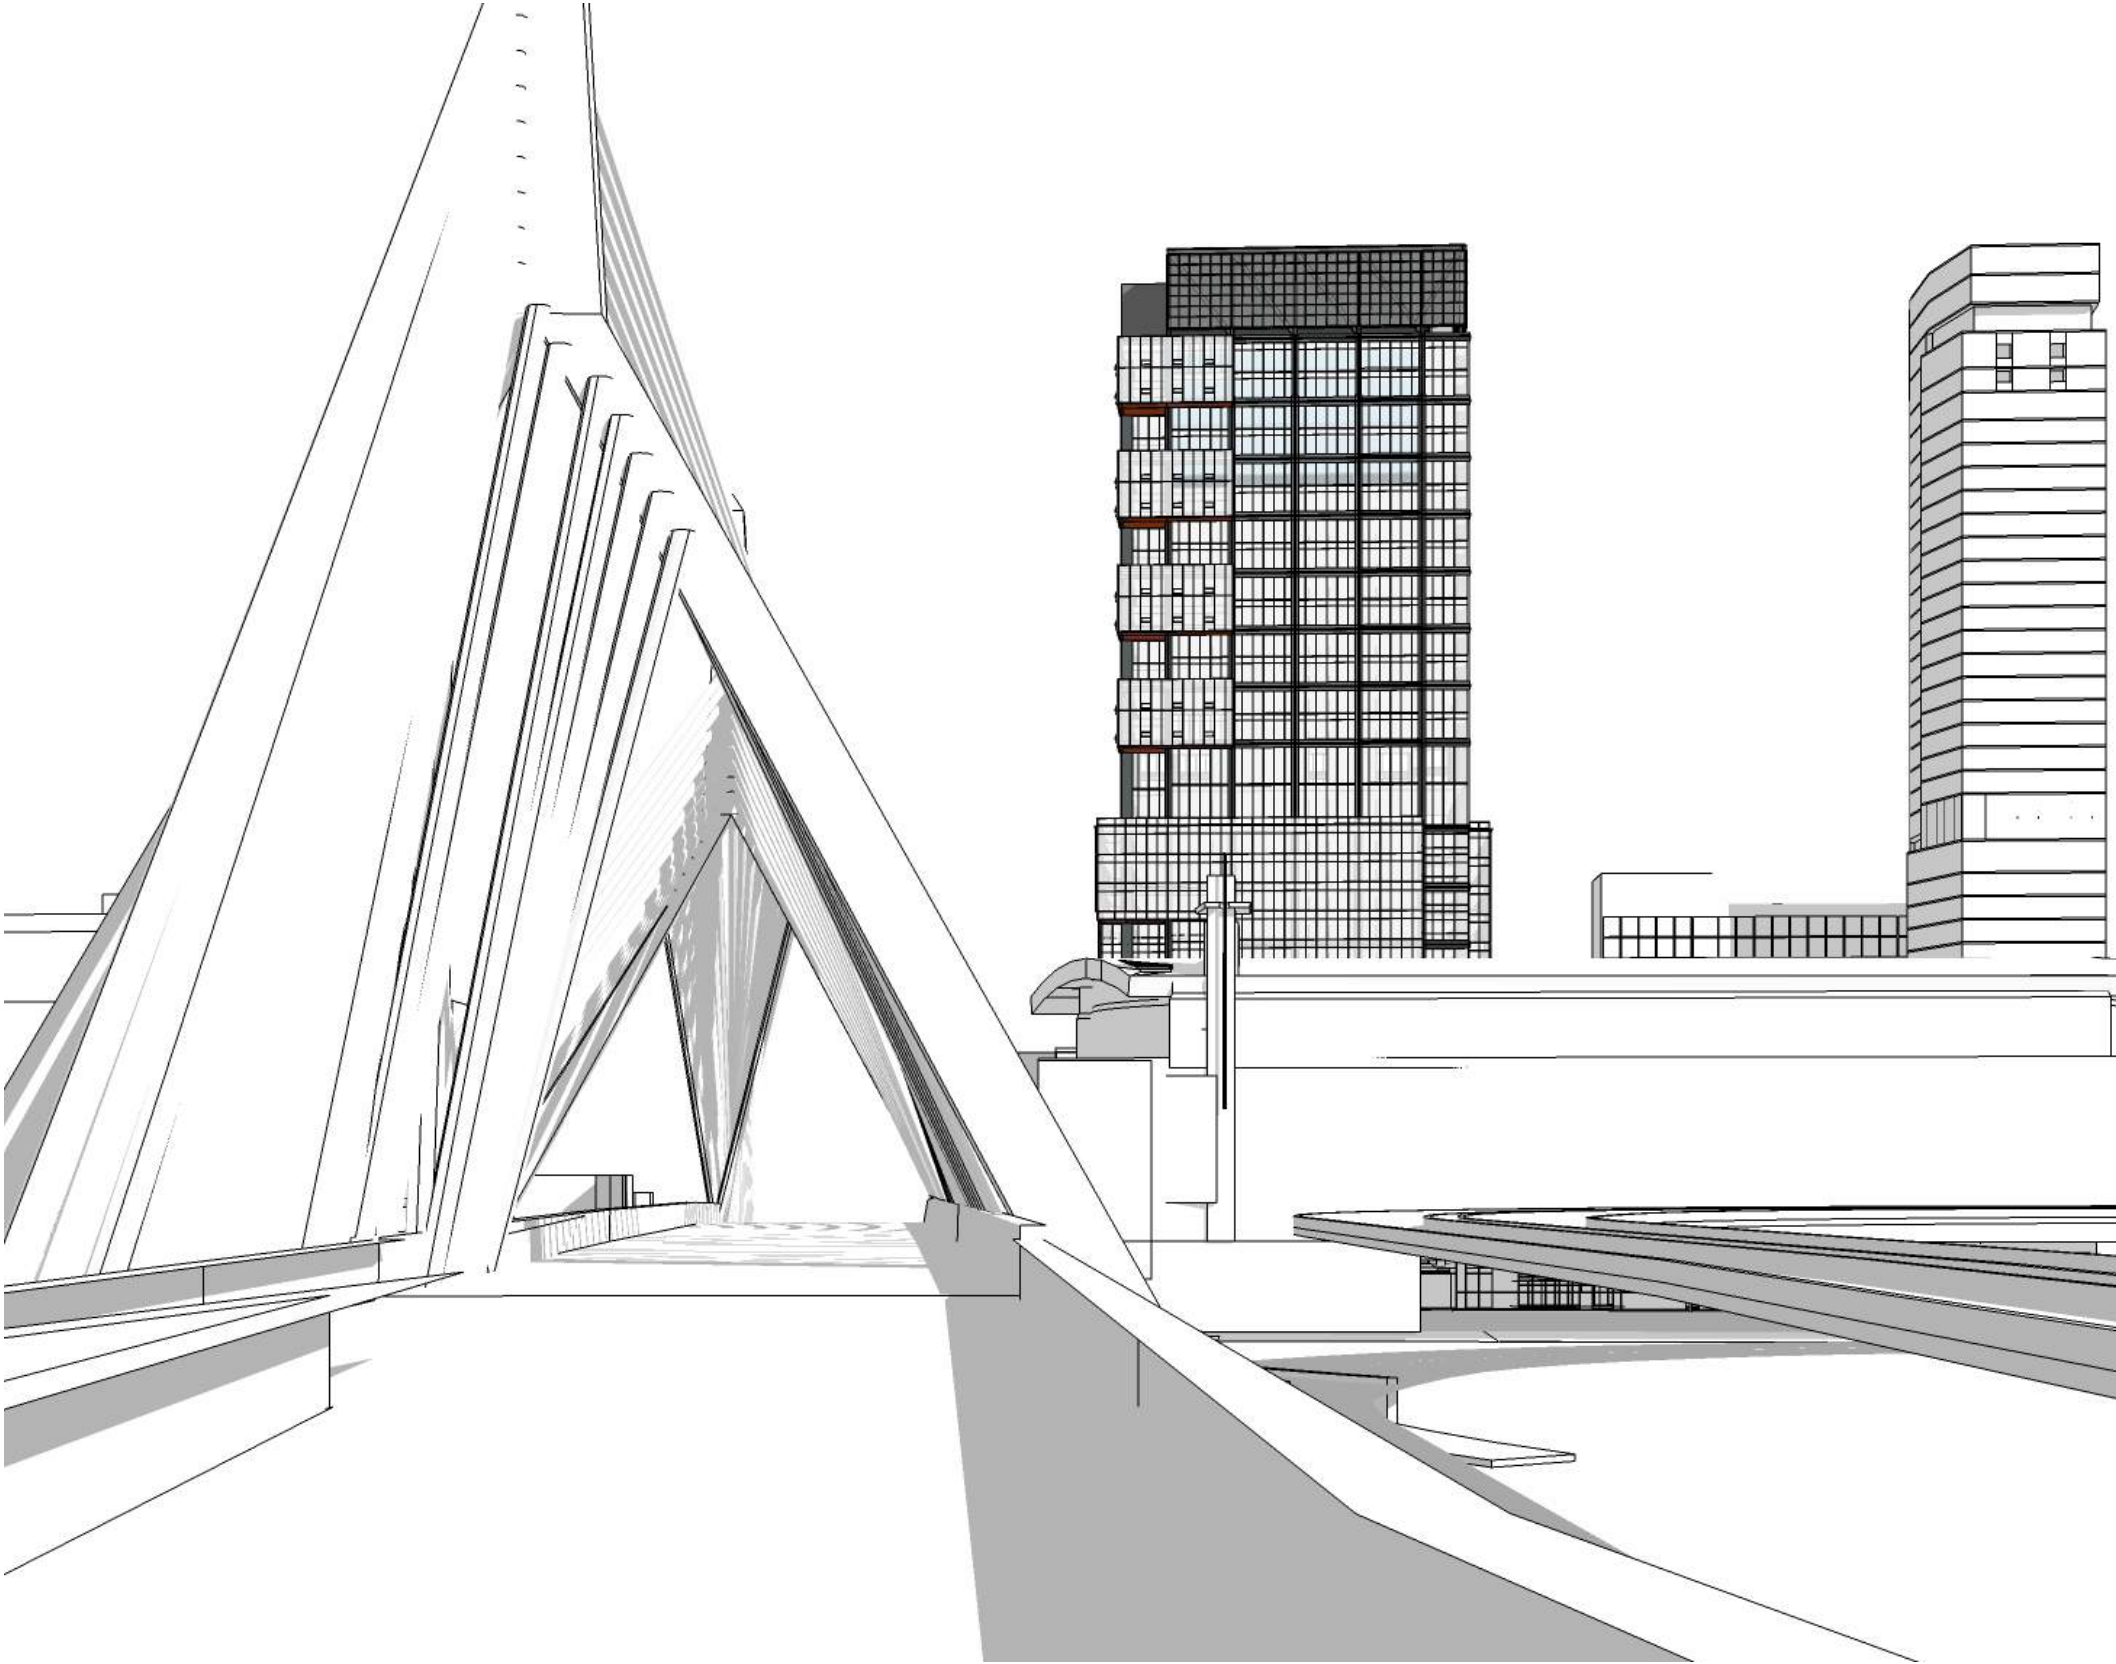

BASELINE

- CORE
- CORE CIRCULATION
- OFFICE
- BALCONY
- AMENITY

NORTH PORCH COMPARISON

PREVIOUS ORIENTATION

PROPOSED PORCH ORIENTATION

OPTION 1 (PREFERRED AND PREVIOUSLY SHOWN 3/27/18)

BASELINE

- CORE
- CORE CIRCULATION
- OFFICE
- BALCONY
- AMENITY

VIEW FROM CANAL ST

VIEW LOOKING WEST ON CAUSEWAY

OPTION 4 (CARVE OUT AND REVEALS)

CLOSE UP VIEW FROM 93

APPROACH VIEW FROM 93

OPTION 4B (CARVE OUT AND REVEALS)

TYPICAL FLOOR

- CORE
- CORE CIRCULATION
- OFFICE
- BALCONY
- AMENITY

OPTION 4B (CARVE OUT AND REVEALS)

OVERALL VIEW

VIEW FROM CANAL ST

VIEW LOOKING WEST ON CAUSEWAY

OPTION 4B (CARVE OUT AND REVEALS)

CLOSE UP VIEW FROM 93

APPROACH VIEW FROM 93

IDENTITY