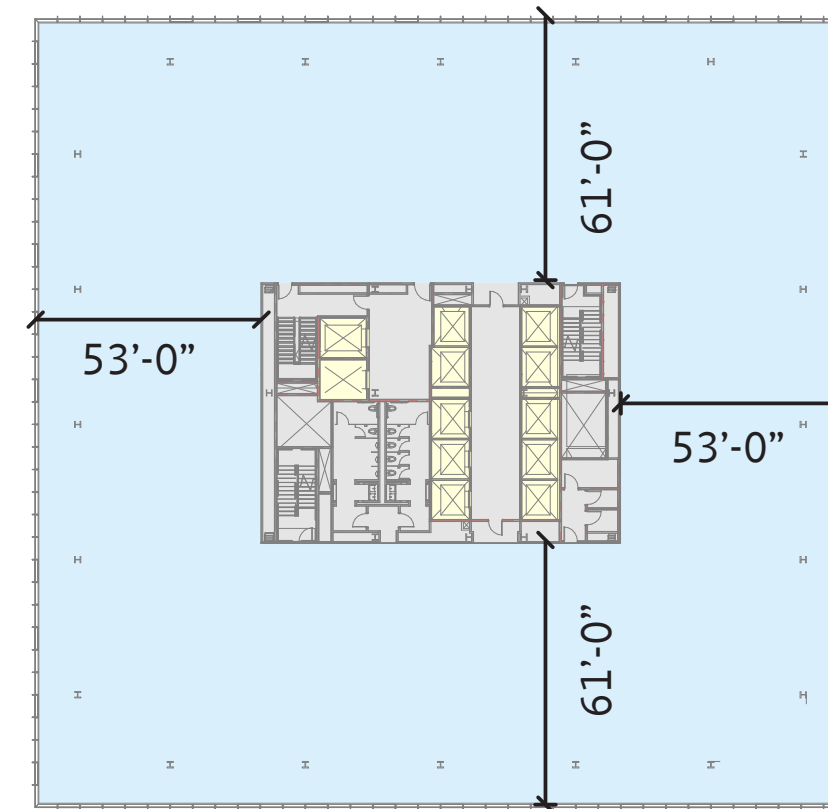

BASELINE

- CORE
- CORE CIRCULATION
- OFFICE
- BALCONY
- AMENITY

NORTH PORCH COMPARISON

PREVIOUS ORIENTATION

PROPOSED PORCH ORIENTATION

OPTION 1 (PREFERRED AND PREVIOUSLY SHOWN 3/27/18)

BASELINE

- CORE
- CORE CIRCULATION
- OFFICE
- BALCONY
- AMENITY

OPTION 1 (SW / NW CARVE OUTS)

OVERALL VIEW

VIEW FROM CANAL ST

VIEW LOOKING WEST ON CAUSEWAY

OPTION 1 (SW / NW CARVE OUTS)

CLOSE UP VIEW FROM 93

APPROACH VIEW FROM 93

OPTION 2 (SE / NW REVEALS)

TYPICAL FLOOR

- CORE
- CORE CIRCULATION
- OFFICE
- BALCONY
- AMENITY

OPTION 2 (SE / NW REVEALS)

OVERALL VIEW

VIEW FROM CANAL ST

VIEW LOOKING WEST ON CAUSEWAY

OPTION 2 (SE / NW REVEALS)

CLOSE UP VIEW FROM 93