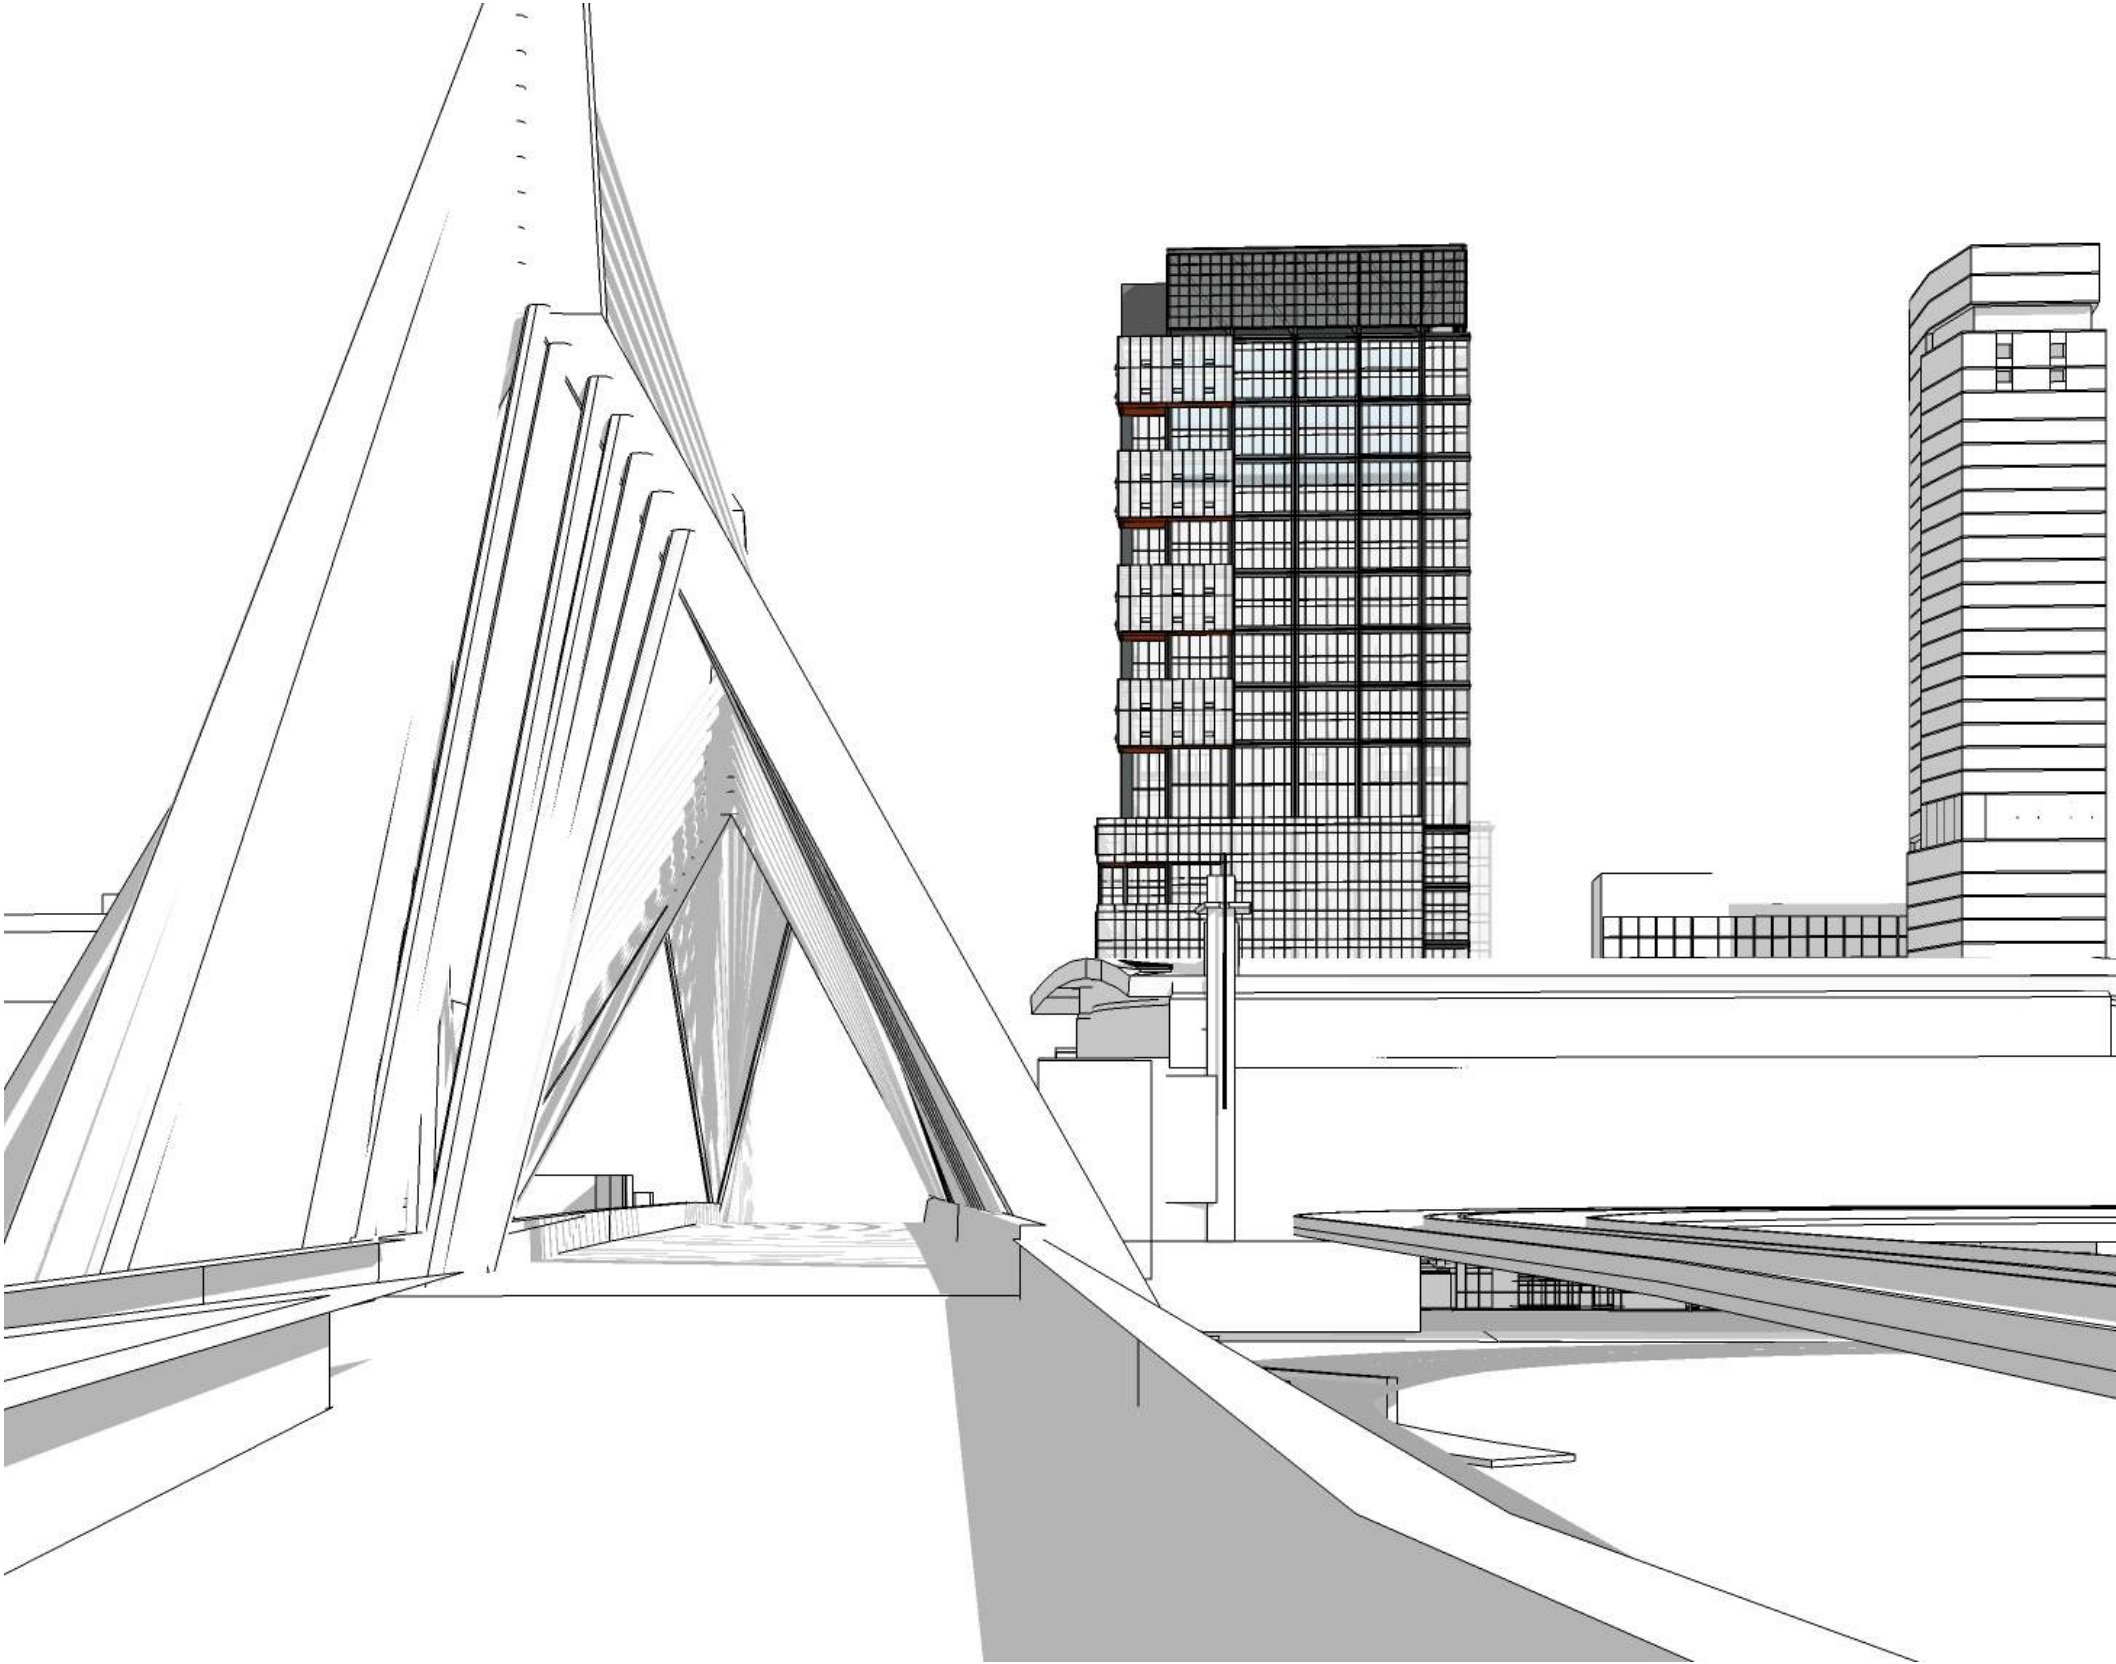

BASELINE

- CORE
- CORE CIRCULATION
- OFFICE
- BALCONY
- AMENITY

NORTH PORCH COMPARISON

PREVIOUS ORIENTATION

PROPOSED PORCH ORIENTATION

OPTION 1 (PREFERRED AND PREVIOUSLY SHOWN 3/27/18)

BASELINE

- CORE
- CORE CIRCULATION
- OFFICE
- BALCONY
- AMENITY

VIEW FROM CANAL ST

VIEW LOOKING WEST ON CAUSEWAY

OPTION 4 (CARVE OUT AND REVEALS)

CLOSE UP VIEW FROM 93

APPROACH VIEW FROM 93

OPTION 4B (CARVE OUT AND REVEALS)

TYPICAL FLOOR

- CORE
- CORE CIRCULATION
- OFFICE
- BALCONY
- AMENITY

OPTION 4B (CARVE OUT AND REVEALS)

OVERALL VIEW

VIEW FROM CANAL ST

VIEW LOOKING WEST ON CAUSEWAY

OPTION 4B (CARVE OUT AND REVEALS)

CLOSE UP VIEW FROM 93

APPROACH VIEW FROM 93

IDENTITY