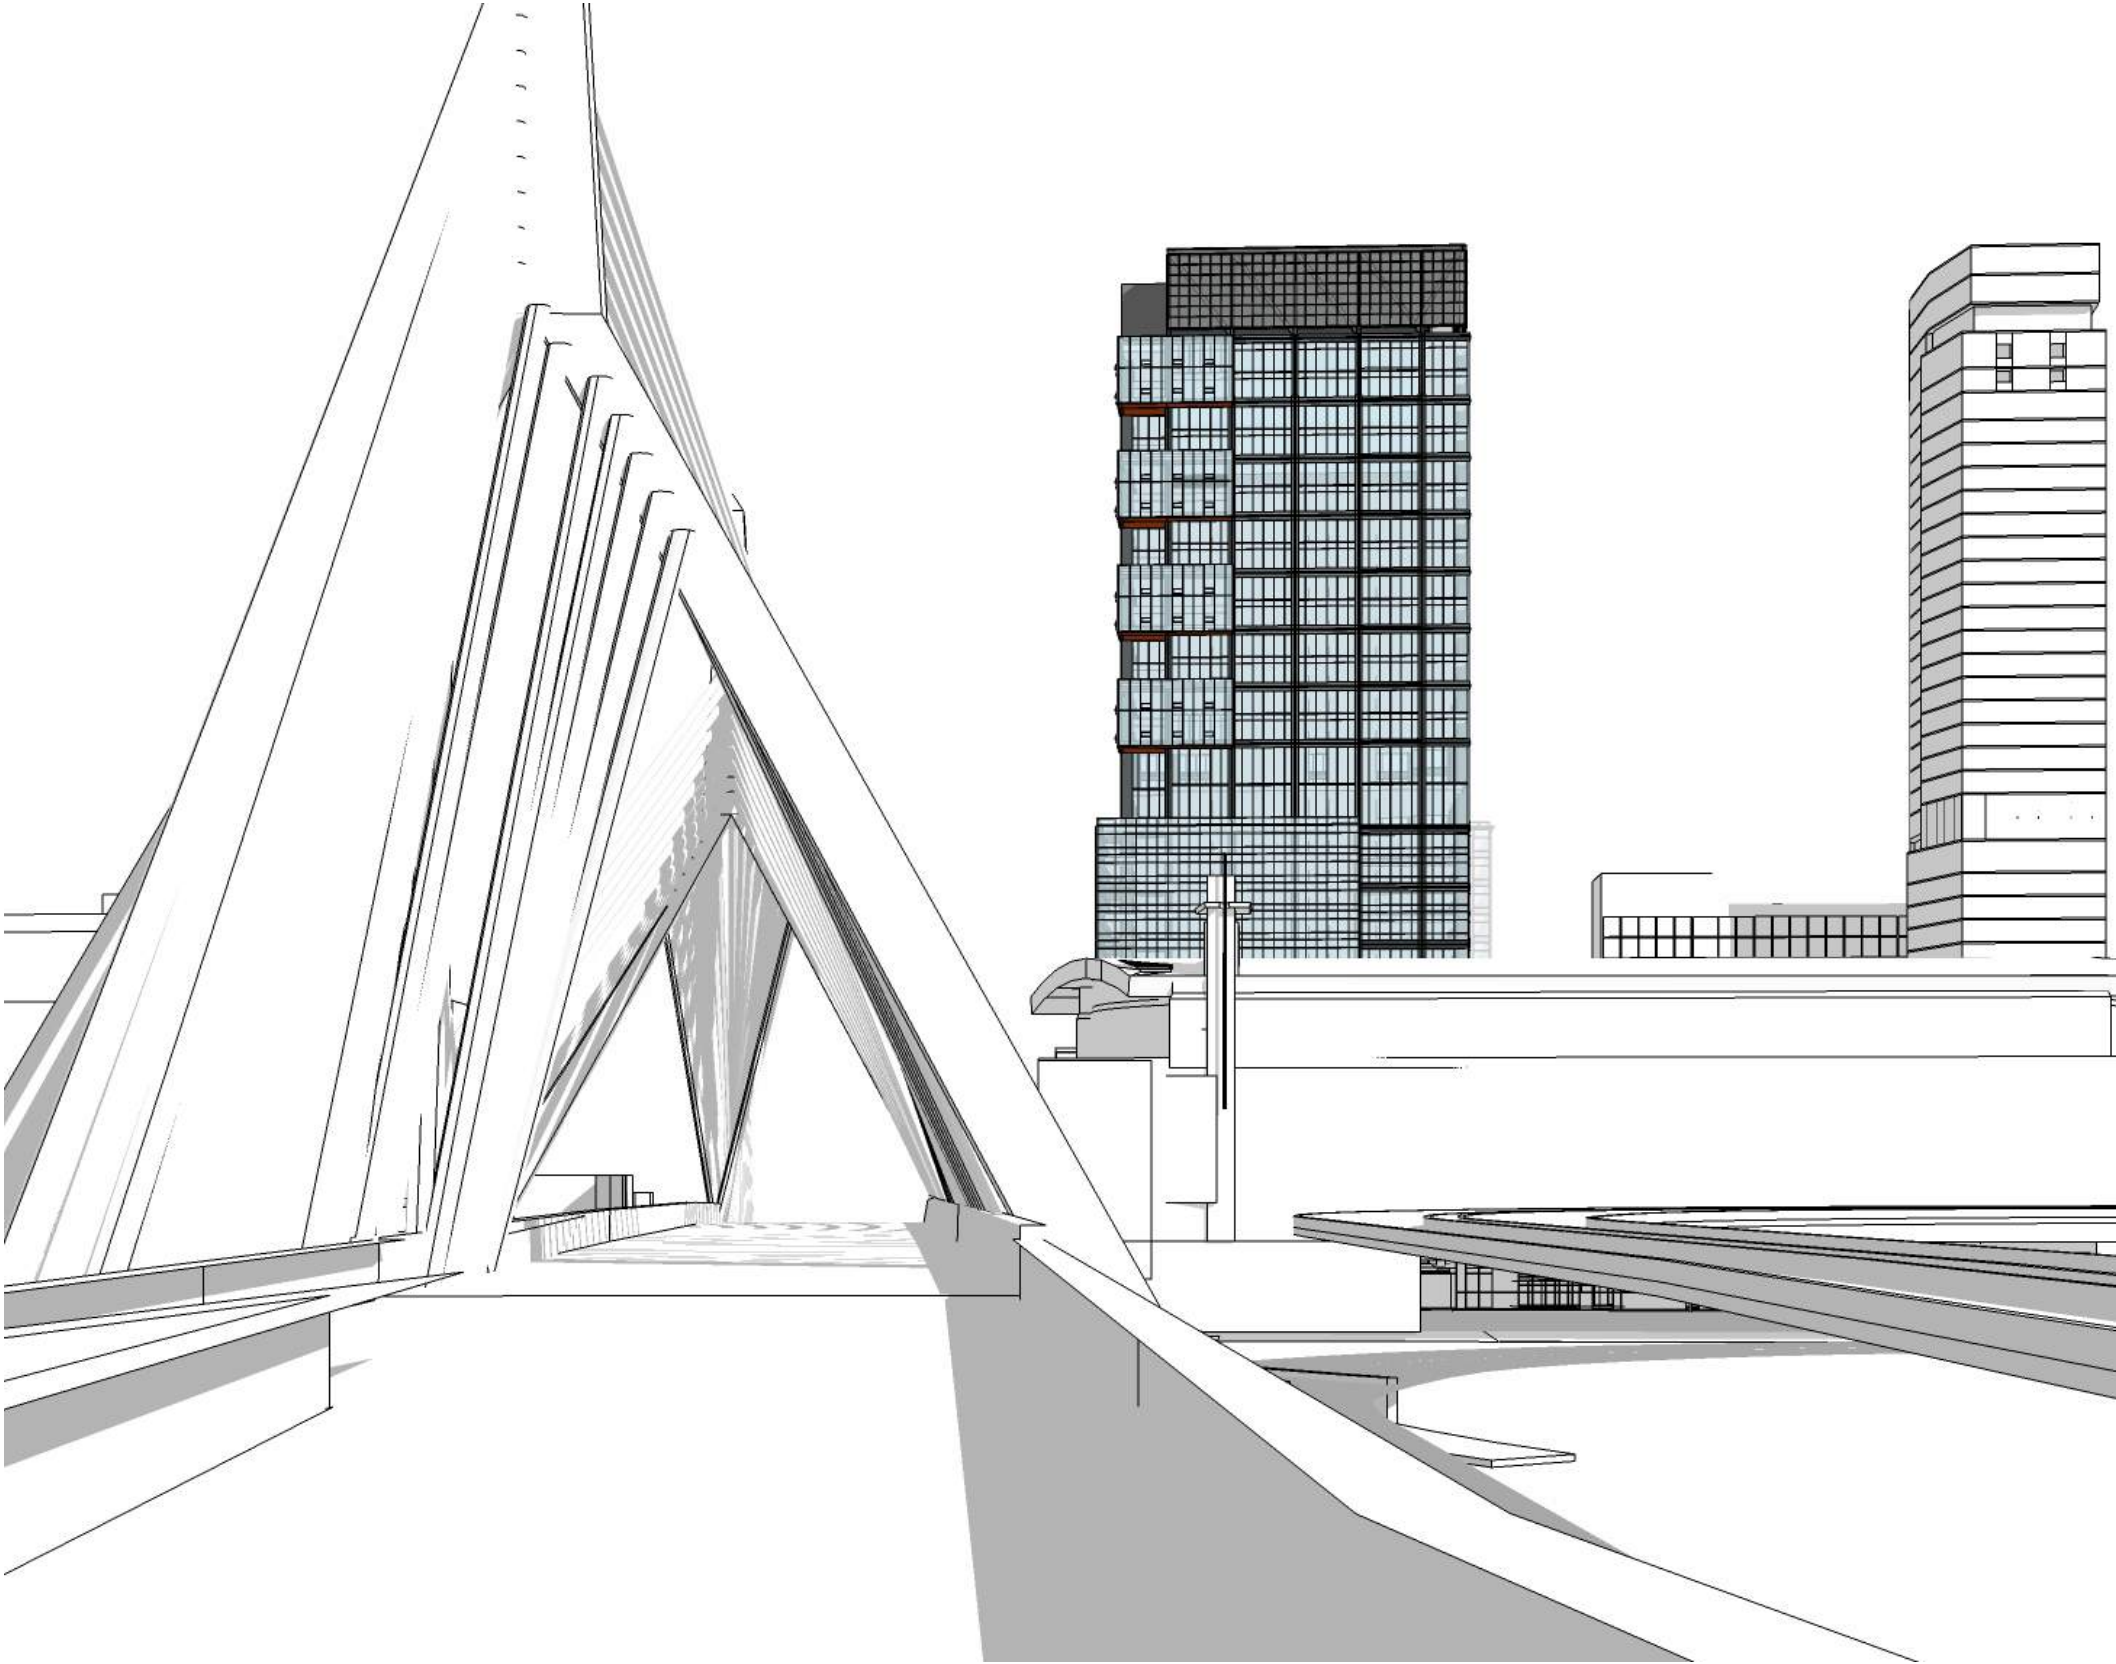

BASELINE

- CORE
- CORE CIRCULATION
- OFFICE
- BALCONY
- AMENITY

NORTH PORCH COMPARISON

PREVIOUS ORIENTATION

PROPOSED PORCH ORIENTATION

OPTION 1 (PREFERRED AND PREVIOUSLY SHOWN 3/27/18)

BASELINE

- CORE
- CORE CIRCULATION
- OFFICE
- BALCONY
- AMENITY

OPTION 1 (SW / NW CARVE OUTS)

OVERALL VIEW

VIEW FROM CANAL ST

VIEW LOOKING WEST ON CAUSEWAY

OPTION 1 (SW / NW CARVE OUTS)

CLOSE UP VIEW FROM 93

APPROACH VIEW FROM 93

OPTION 2 (SE / NW REVEALS)

TYPICAL FLOOR

- CORE
- CORE CIRCULATION
- OFFICE
- BALCONY
- AMENITY

OPTION 2 (SE / NW REVEALS)

OVERALL VIEW

VIEW FROM CANAL ST

VIEW LOOKING WEST ON CAUSEWAY

OPTION 2 (SE / NW REVEALS)

CLOSE UP VIEW FROM 93

APPROACH VIEW FROM 93

OPTION 3 (SW / NE REVEALS)

TYPICAL FLOOR

- CORE
- CORE CIRCULATION
- OFFICE
- BALCONY
- AMENITY

OPTION 3 (SW / NE REVEALS)

OVERALL VIEW

VIEW FROM CANAL ST

VIEW LOOKING WEST ON CAUSEWAY