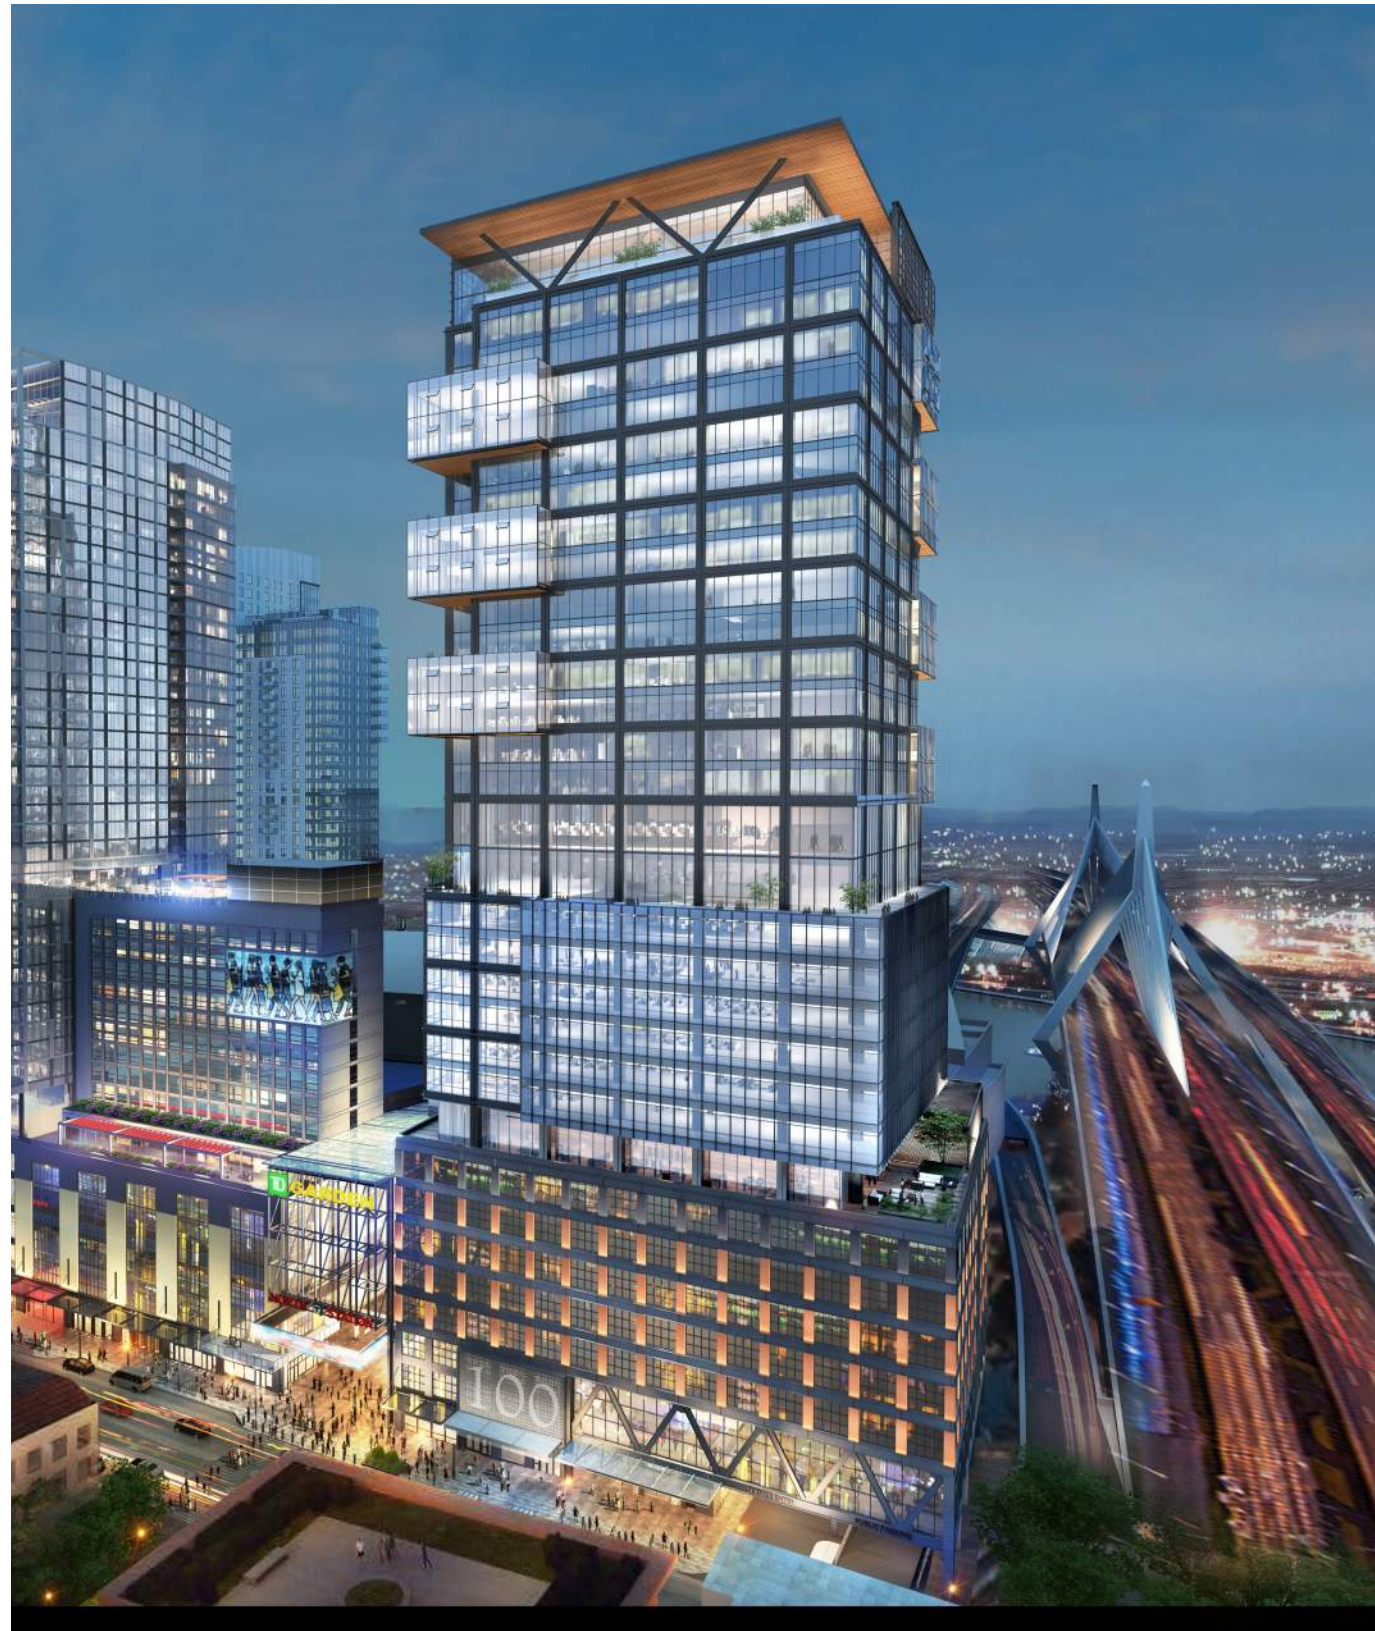

BASELINE

- CORE
- CORE CIRCULATION
- OFFICE
- BALCONY
- AMENITY

NORTH PORCH COMPARISON

PREVIOUS ORIENTATION

PROPOSED PORCH ORIENTATION

OPTION 1 (PREFERRED AND PREVIOUSLY SHOWN 3/27/18)

BASELINE

- CORE
- CORE CIRCULATION
- OFFICE
- BALCONY
- AMENITY

OPTION 1 (SW / NW CARVE OUTS)

OVERALL VIEW

VIEW FROM CANAL ST

VIEW LOOKING WEST ON CAUSEWAY

OPTION 1 (SW / NW CARVE OUTS)

CLOSE UP VIEW FROM 93

APPROACH VIEW FROM 93

OPTION 2 (SE / NW REVEALS)

TYPICAL FLOOR

- CORE
- CORE CIRCULATION
- OFFICE
- BALCONY
- AMENITY

OPTION 2 (SE / NW REVEALS)

OVERALL VIEW

VIEW FROM CANAL ST

VIEW LOOKING WEST ON CAUSEWAY

OPTION 2 (SE / NW REVEALS)

CLOSE UP VIEW FROM 93

APPROACH VIEW FROM 93

OPTION 3 (SW / NE REVEALS)

TYPICAL FLOOR

- CORE
- CORE CIRCULATION
- OFFICE
- BALCONY
- AMENITY

OPTION 3 (SW / NE REVEALS)

OVERALL VIEW

VIEW FROM CANAL ST

VIEW LOOKING WEST ON CAUSEWAY