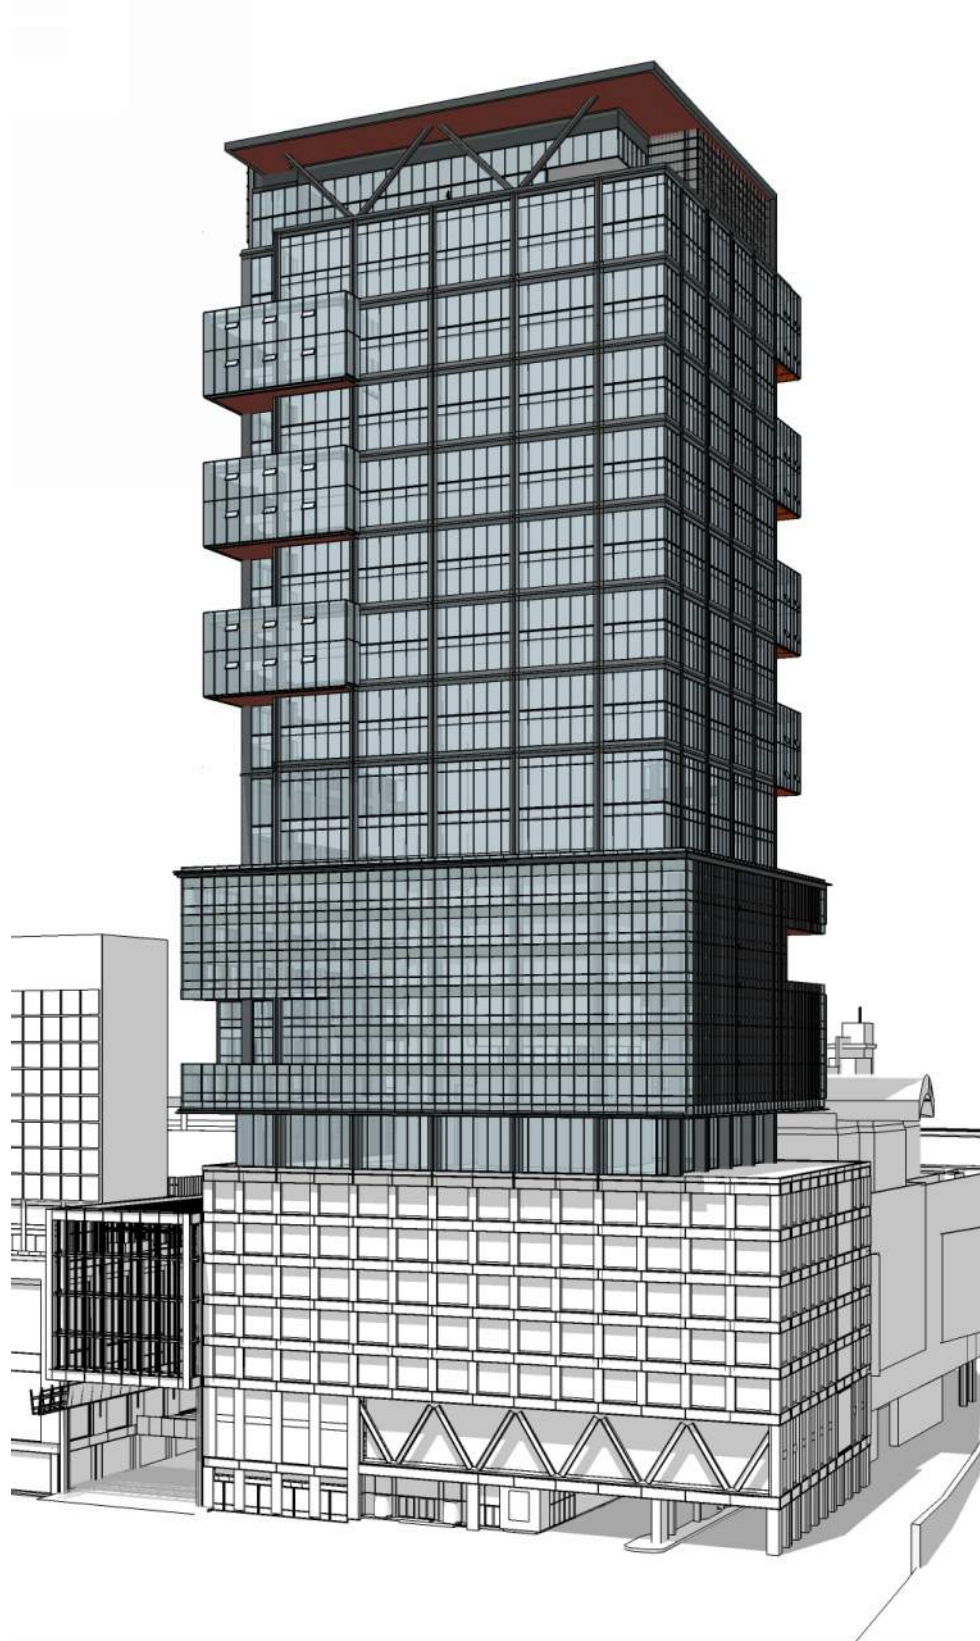

BASELINE

- CORE
- CORE CIRCULATION
- OFFICE
- BALCONY
- AMENITY

NORTH PORCH COMPARISON

PREVIOUS ORIENTATION

PROPOSED PORCH ORIENTATION

OPTION 1 (PREFERRED AND PREVIOUSLY SHOWN 3/27/18)

BASELINE

- CORE
- CORE CIRCULATION
- OFFICE
- BALCONY
- AMENITY

OPTION 1 (SW / NW CARVE OUTS)

OVERALL VIEW

VIEW FROM CANAL ST

VIEW LOOKING WEST ON CAUSEWAY

OPTION 1 (SW / NW CARVE OUTS)

CLOSE UP VIEW FROM 93

APPROACH VIEW FROM 93

OPTION 2 (SE / NW REVEALS)

TYPICAL FLOOR

- CORE
- CORE CIRCULATION
- OFFICE
- BALCONY
- AMENITY

OPTION 2 (SE / NW REVEALS)

OVERALL VIEW

VIEW FROM CANAL ST

VIEW LOOKING WEST ON CAUSEWAY

OPTION 2 (SE / NW REVEALS)

CLOSE UP VIEW FROM 93

APPROACH VIEW FROM 93

OPTION 3 (SW / NE REVEALS)

TYPICAL FLOOR

- CORE
- CORE CIRCULATION
- OFFICE
- BALCONY
- AMENITY

OPTION 3 (SW / NE REVEALS)

OVERALL VIEW

VIEW FROM CANAL ST

VIEW LOOKING WEST ON CAUSEWAY