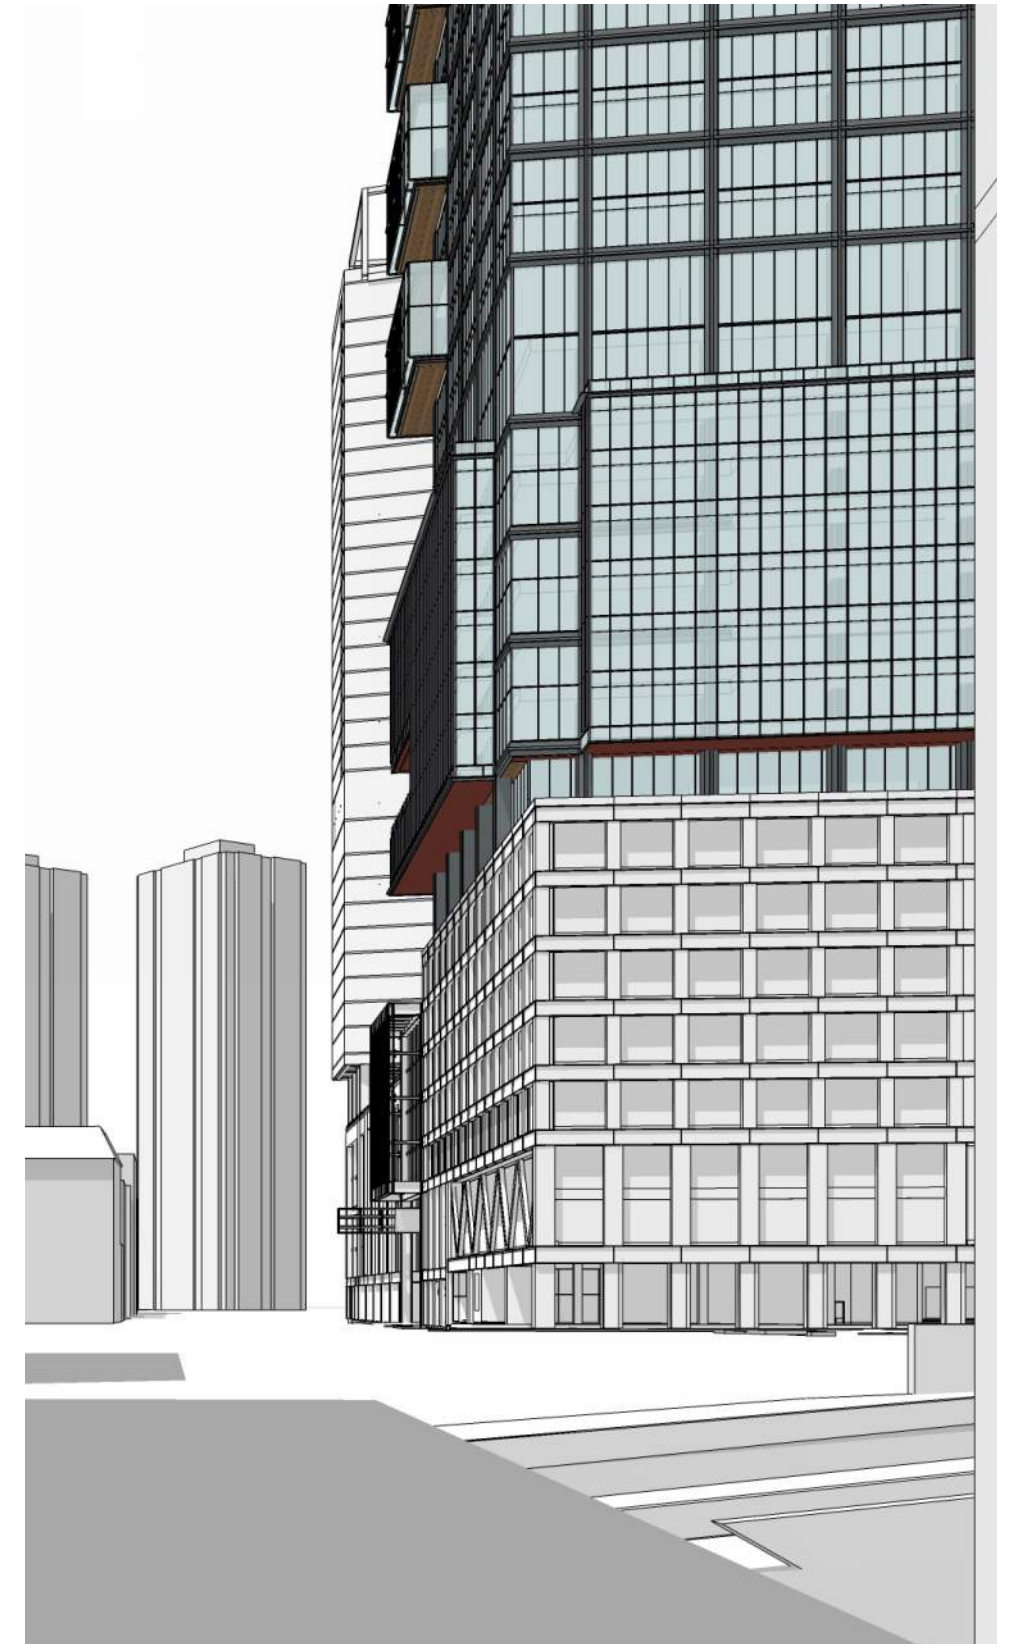

BASELINE

- CORE
- CORE CIRCULATION
- OFFICE
- BALCONY
- AMENITY

NORTH PORCH COMPARISON

PREVIOUS ORIENTATION

PROPOSED PORCH ORIENTATION

OPTION 1 (PREFERRED AND PREVIOUSLY SHOWN 3/27/18)

BASELINE

- CORE
- CORE CIRCULATION
- OFFICE
- BALCONY
- AMENITY

APPROACH VIEW FROM 93

OPTION 3 (SW / NE REVEALS)

TYPICAL FLOOR

- CORE
- CORE CIRCULATION
- OFFICE
- BALCONY
- AMENITY

OPTION 3 (SW / NE REVEALS)

OVERALL VIEW

VIEW FROM CANAL ST

VIEW LOOKING WEST ON CAUSEWAY

OPTION 3 (SW / NE REVEALS)

CLOSE UP VIEW FROM 93

APPROACH VIEW FROM 93

OPTION 4 (CARVE OUT AND REVEALS)

TYPICAL FLOOR

- CORE
- CORE CIRCULATION
- OFFICE
- BALCONY
- AMENITY

OPTION 4 (CARVE OUT AND REVEALS)

OVERALL VIEW

VIEW FROM CANAL ST

VIEW LOOKING WEST ON CAUSEWAY

OPTION 4 (CARVE OUT AND REVEALS)

CLOSE UP VIEW FROM 93

APPROACH VIEW FROM 93

OPTION 4B (CARVE OUT AND REVEALS)

TYPICAL FLOOR

- CORE
- CORE CIRCULATION
- OFFICE
- BALCONY
- AMENITY