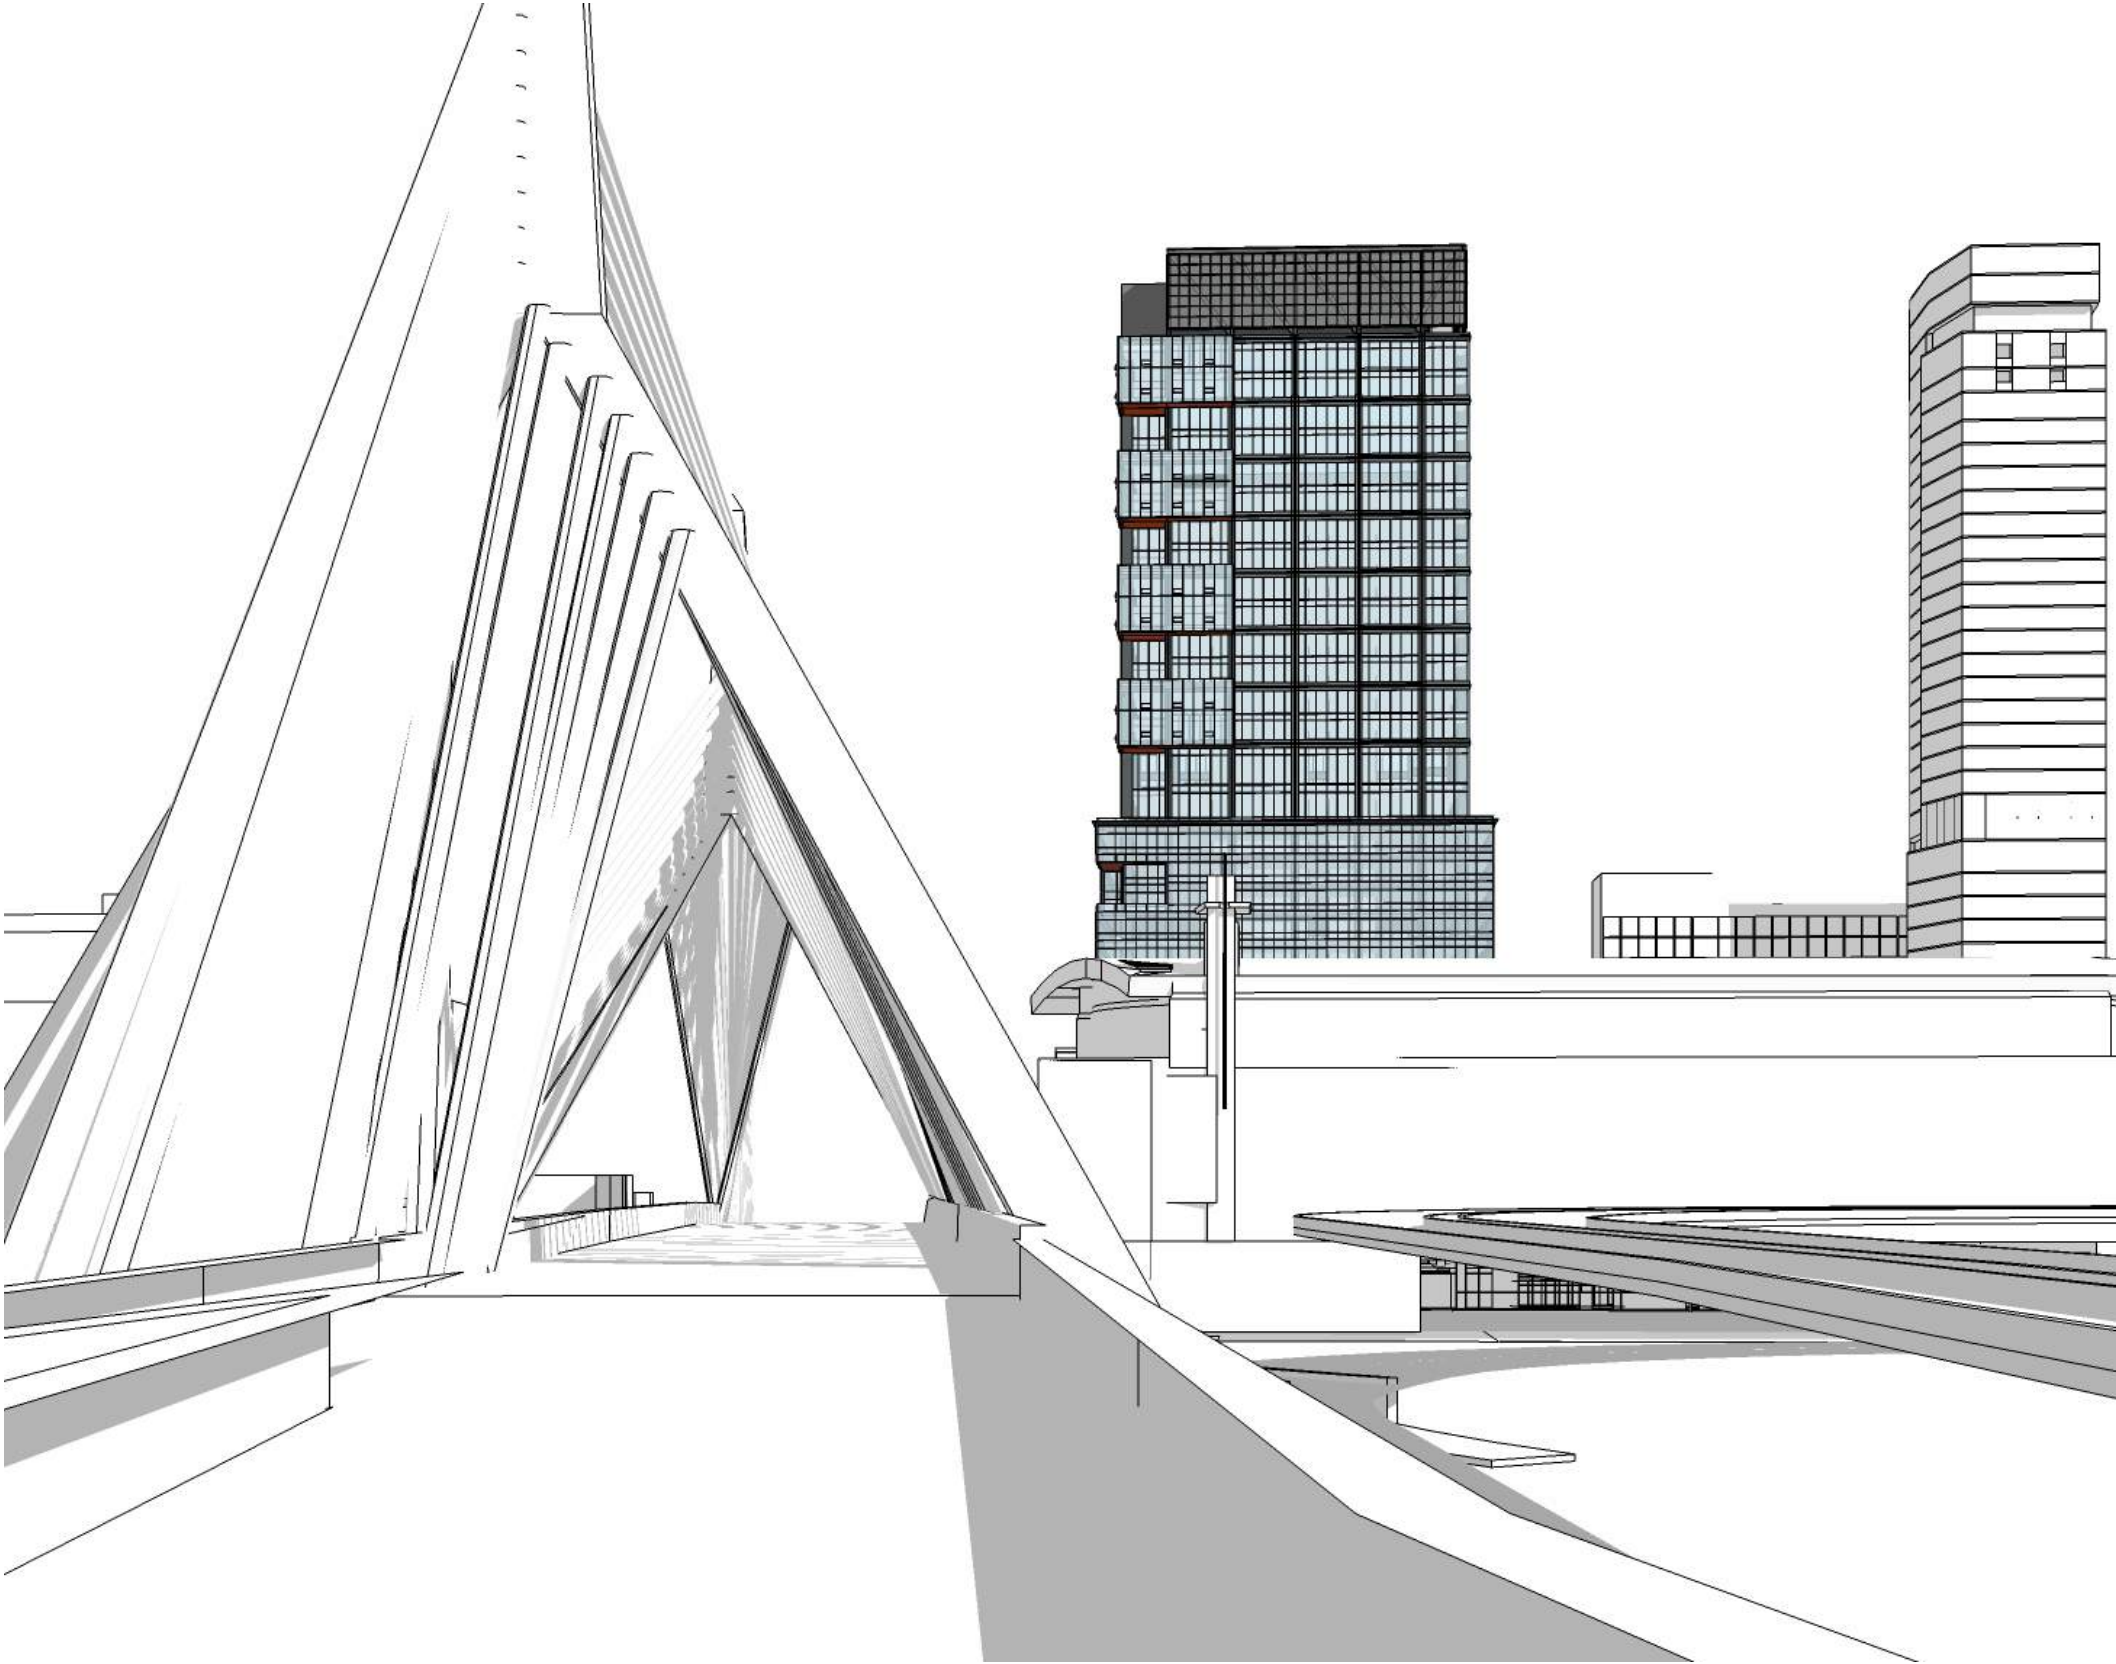

BASELINE

- CORE
- CORE CIRCULATION
- OFFICE
- BALCONY
- AMENITY

NORTH PORCH COMPARISON

PREVIOUS ORIENTATION

PROPOSED PORCH ORIENTATION

OPTION 1 (PREFERRED AND PREVIOUSLY SHOWN 3/27/18)

BASELINE

- CORE
- CORE CIRCULATION
- OFFICE
- BALCONY
- AMENITY

OPTION 1 (SW / NW CARVE OUTS)

OVERALL VIEW

VIEW FROM CANAL ST

VIEW LOOKING WEST ON CAUSEWAY

OPTION 1 (SW / NW CARVE OUTS)

CLOSE UP VIEW FROM 93

APPROACH VIEW FROM 93

OPTION 2 (SE / NW REVEALS)

TYPICAL FLOOR

- CORE
- CORE CIRCULATION
- OFFICE
- BALCONY
- AMENITY

OPTION 2 (SE / NW REVEALS)

OVERALL VIEW

VIEW FROM CANAL ST

VIEW LOOKING WEST ON CAUSEWAY

OPTION 2 (SE / NW REVEALS)

CLOSE UP VIEW FROM 93

APPROACH VIEW FROM 93

OPTION 3 (SW / NE REVEALS)

TYPICAL FLOOR

- CORE
- CORE CIRCULATION
- OFFICE
- BALCONY
- AMENITY

OPTION 3 (SW / NE REVEALS)

OVERALL VIEW

VIEW FROM CANAL ST

VIEW LOOKING WEST ON CAUSEWAY