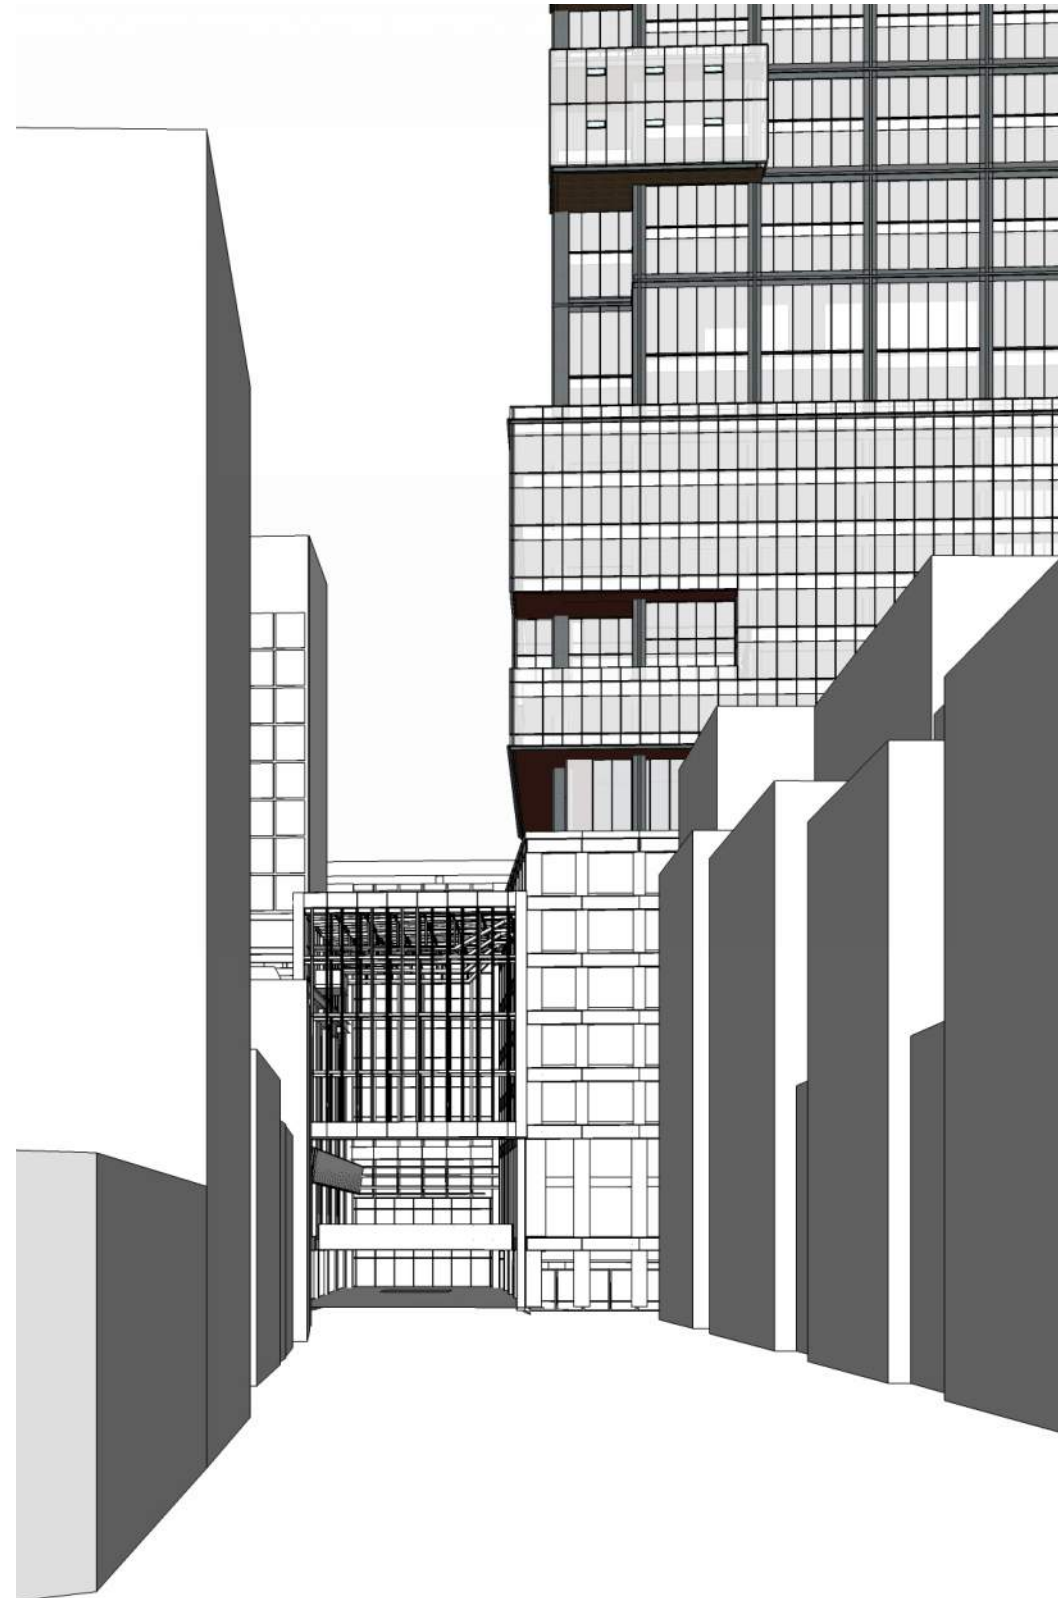

BASELINE

- CORE
- CORE CIRCULATION
- OFFICE
- BALCONY
- AMENITY

NORTH PORCH COMPARISON

PREVIOUS ORIENTATION

PROPOSED PORCH ORIENTATION

OPTION 1 (PREFERRED AND PREVIOUSLY SHOWN 3/27/18)

BASELINE

- CORE
- CORE CIRCULATION
- OFFICE
- BALCONY
- AMENITY

APPROACH VIEW FROM 93

OPTION 3 (SW / NE REVEALS)

TYPICAL FLOOR

- CORE
- CORE CIRCULATION
- OFFICE
- BALCONY
- AMENITY

OPTION 3 (SW / NE REVEALS)

OVERALL VIEW

VIEW FROM CANAL ST

VIEW LOOKING WEST ON CAUSEWAY

OPTION 3 (SW / NE REVEALS)

CLOSE UP VIEW FROM 93

APPROACH VIEW FROM 93

OPTION 4 (CARVE OUT AND REVEALS)

TYPICAL FLOOR

- CORE
- CORE CIRCULATION
- OFFICE
- BALCONY
- AMENITY

OPTION 4 (CARVE OUT AND REVEALS)

OVERALL VIEW

VIEW FROM CANAL ST

VIEW LOOKING WEST ON CAUSEWAY

OPTION 4 (CARVE OUT AND REVEALS)

CLOSE UP VIEW FROM 93

APPROACH VIEW FROM 93

OPTION 4B (CARVE OUT AND REVEALS)

TYPICAL FLOOR

- CORE
- CORE CIRCULATION
- OFFICE
- BALCONY
- AMENITY