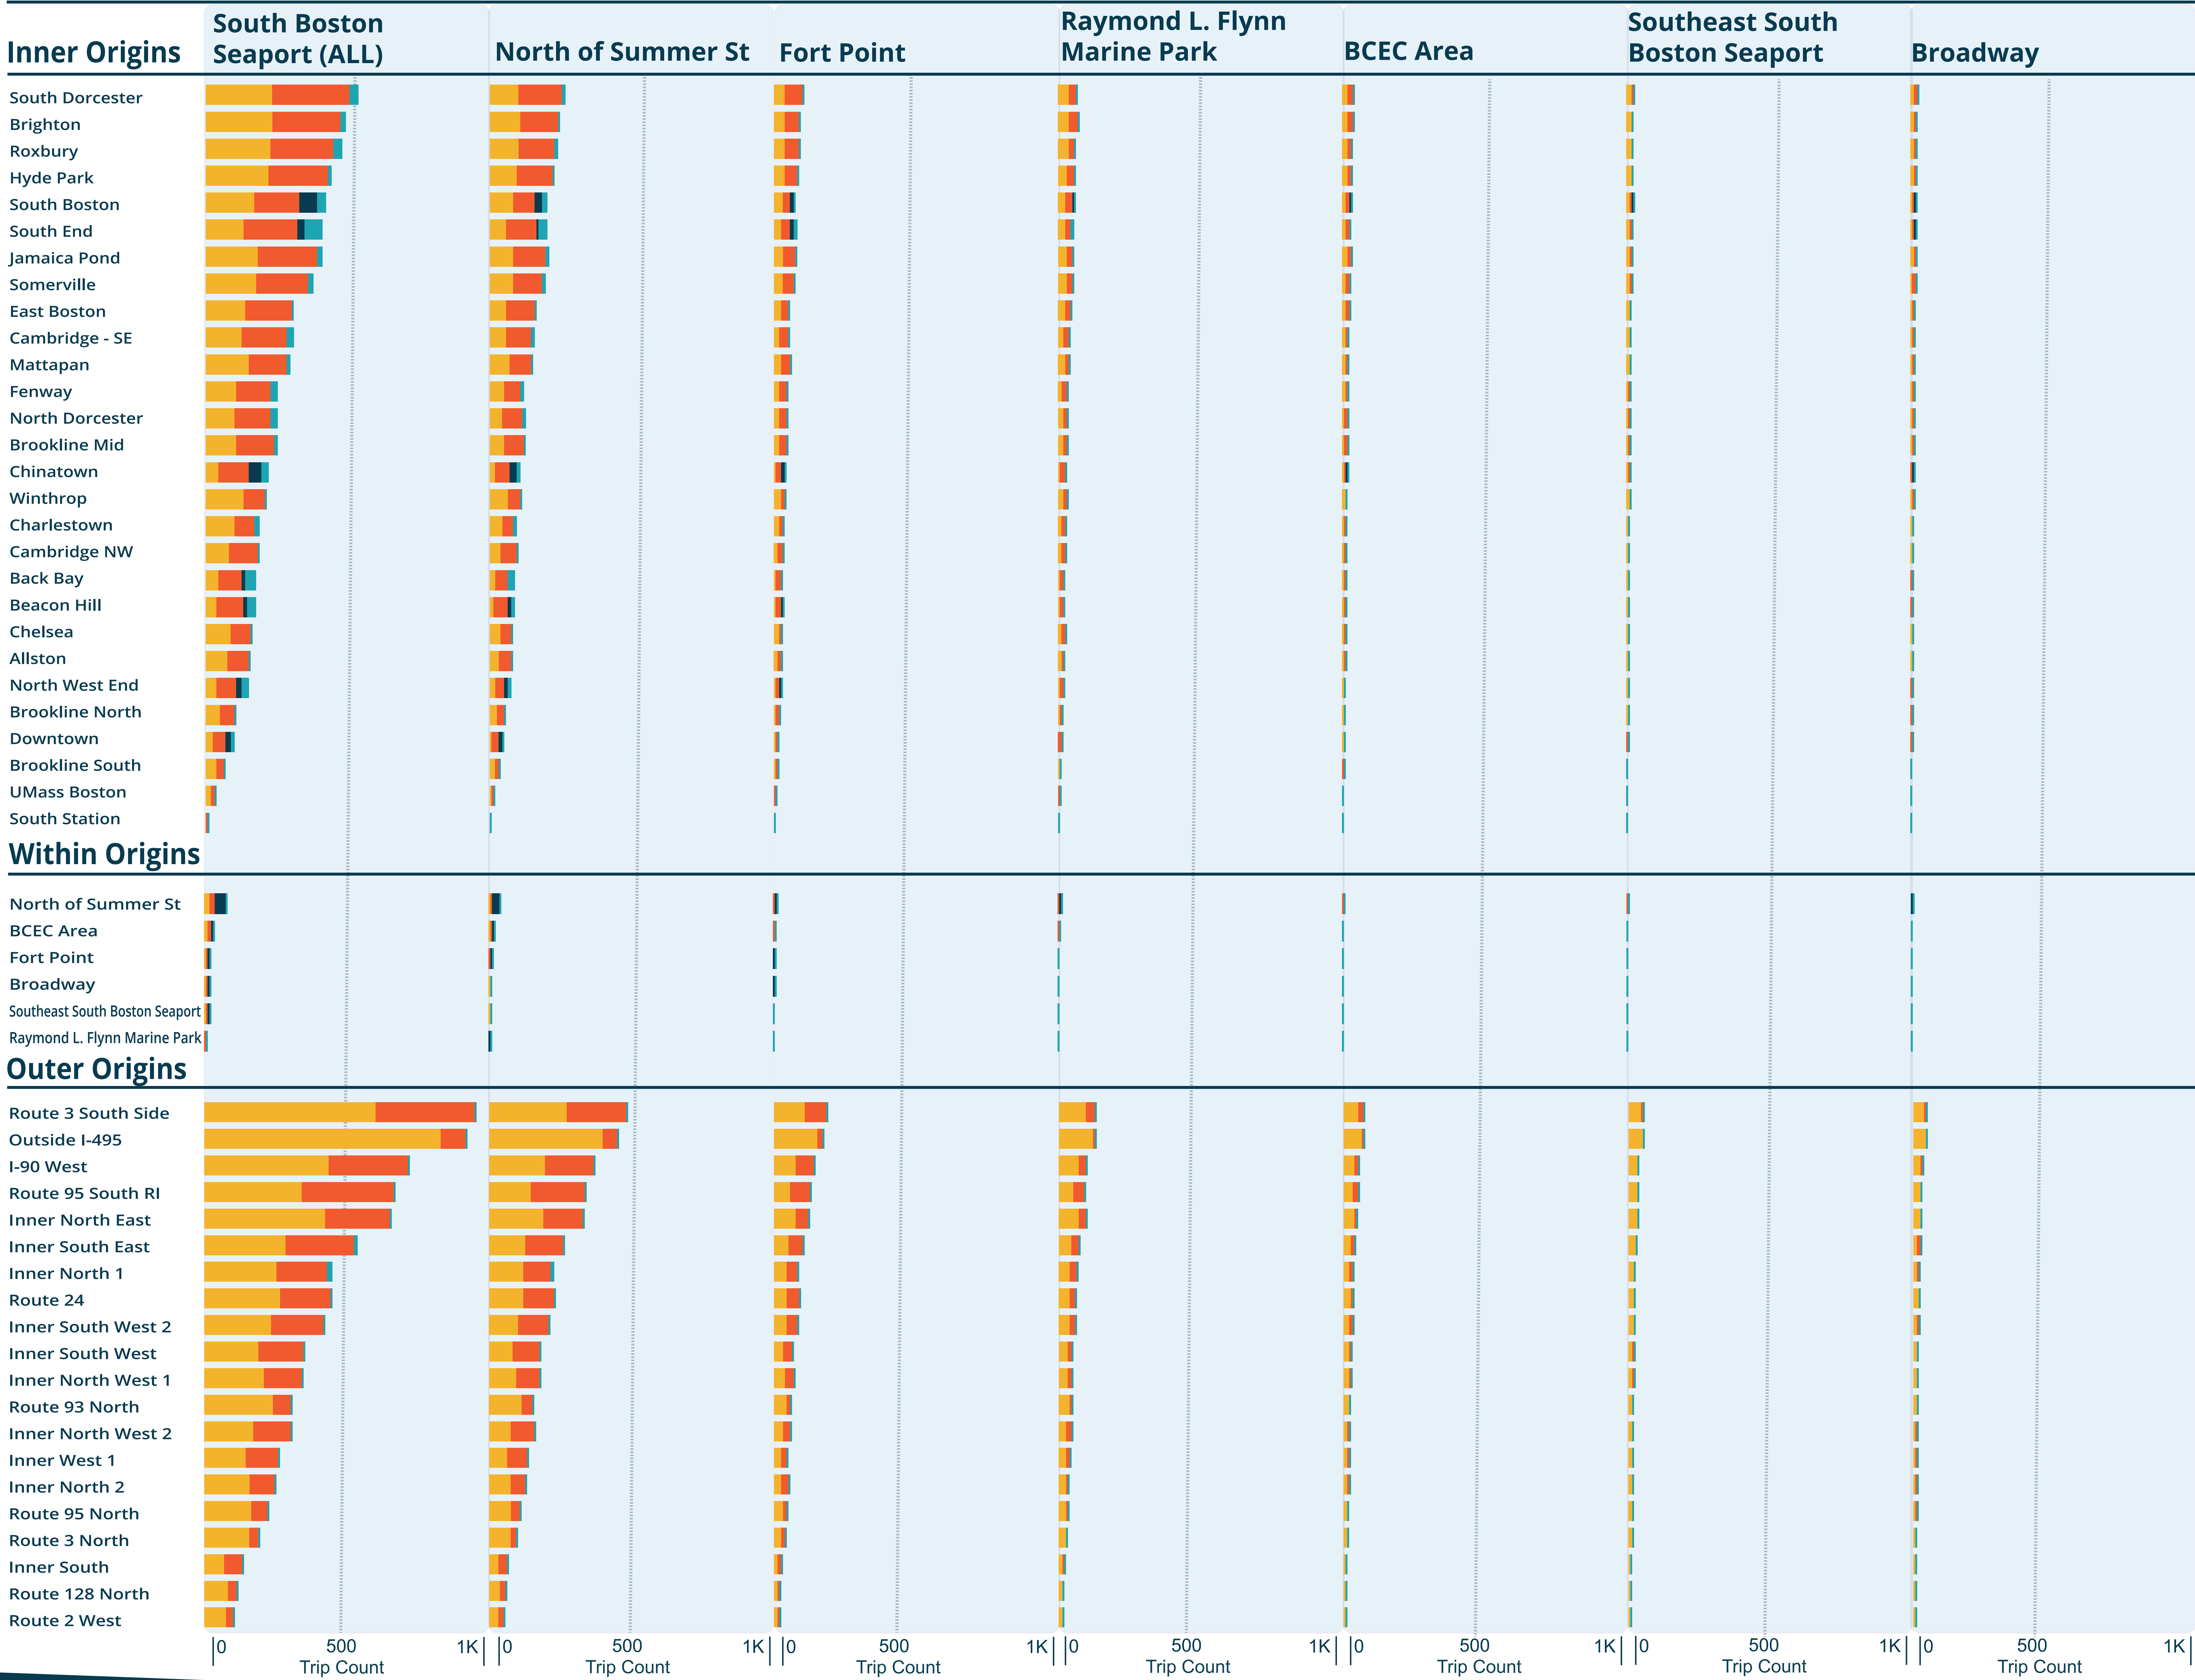

All Trips to the South Boston Seaport by Origin, Destination, and Mode

AM Commute Trips to the South Boston Seaport by Origin, Destination, and Mode

North of Summer

Fort Point

Bcec Area

**Raymond L. Flynn
Marine Park**

Broadway

**Southeast South
Boston Seaport**

Report Areas - Outer

Off Map

↑	NW	Route 128 North
	S/W/N	Outside I-495

Report Areas - Inner

Area names represent aggregated transportation zones rather than Boston neighborhoods