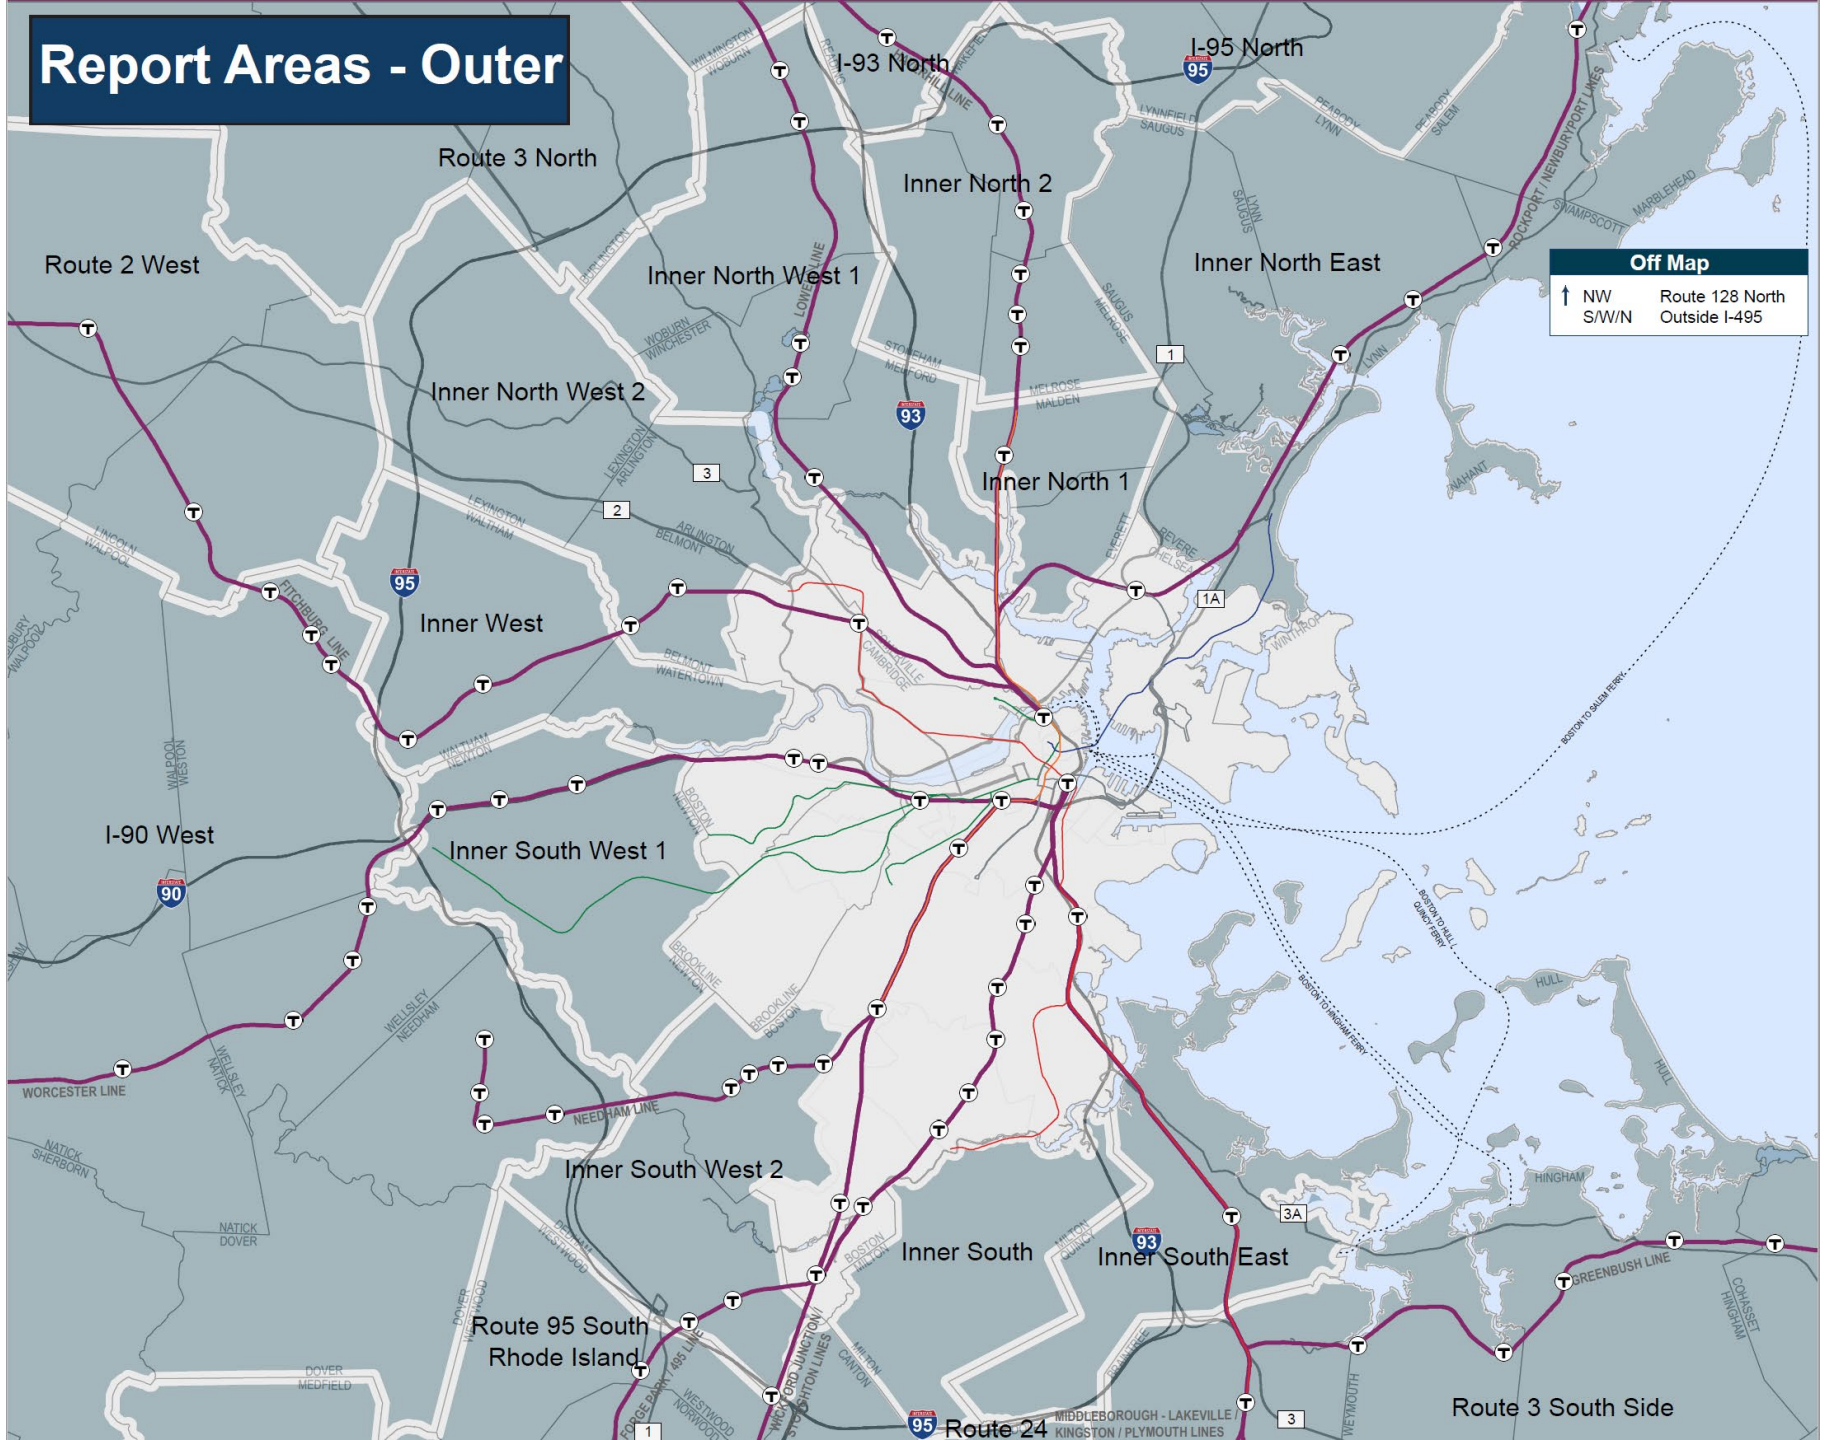

All Trips to the South Boston Seaport by Origin, Destination, and Mode

AM Commute Trips to the South Boston Seaport by Origin, Destination, and Mode

North of Summer

Fort Point

Bcec Area

**Raymond L. Flynn
Marine Park**

Broadway

**Southeast South
Boston Seaport**

Report Areas - Outer

Off Map

↑	NW	Route 128 North
	S/W/N	Outside I-495

Report Areas - Inner

Area names represent aggregated transportation zones rather than Boston neighborhoods