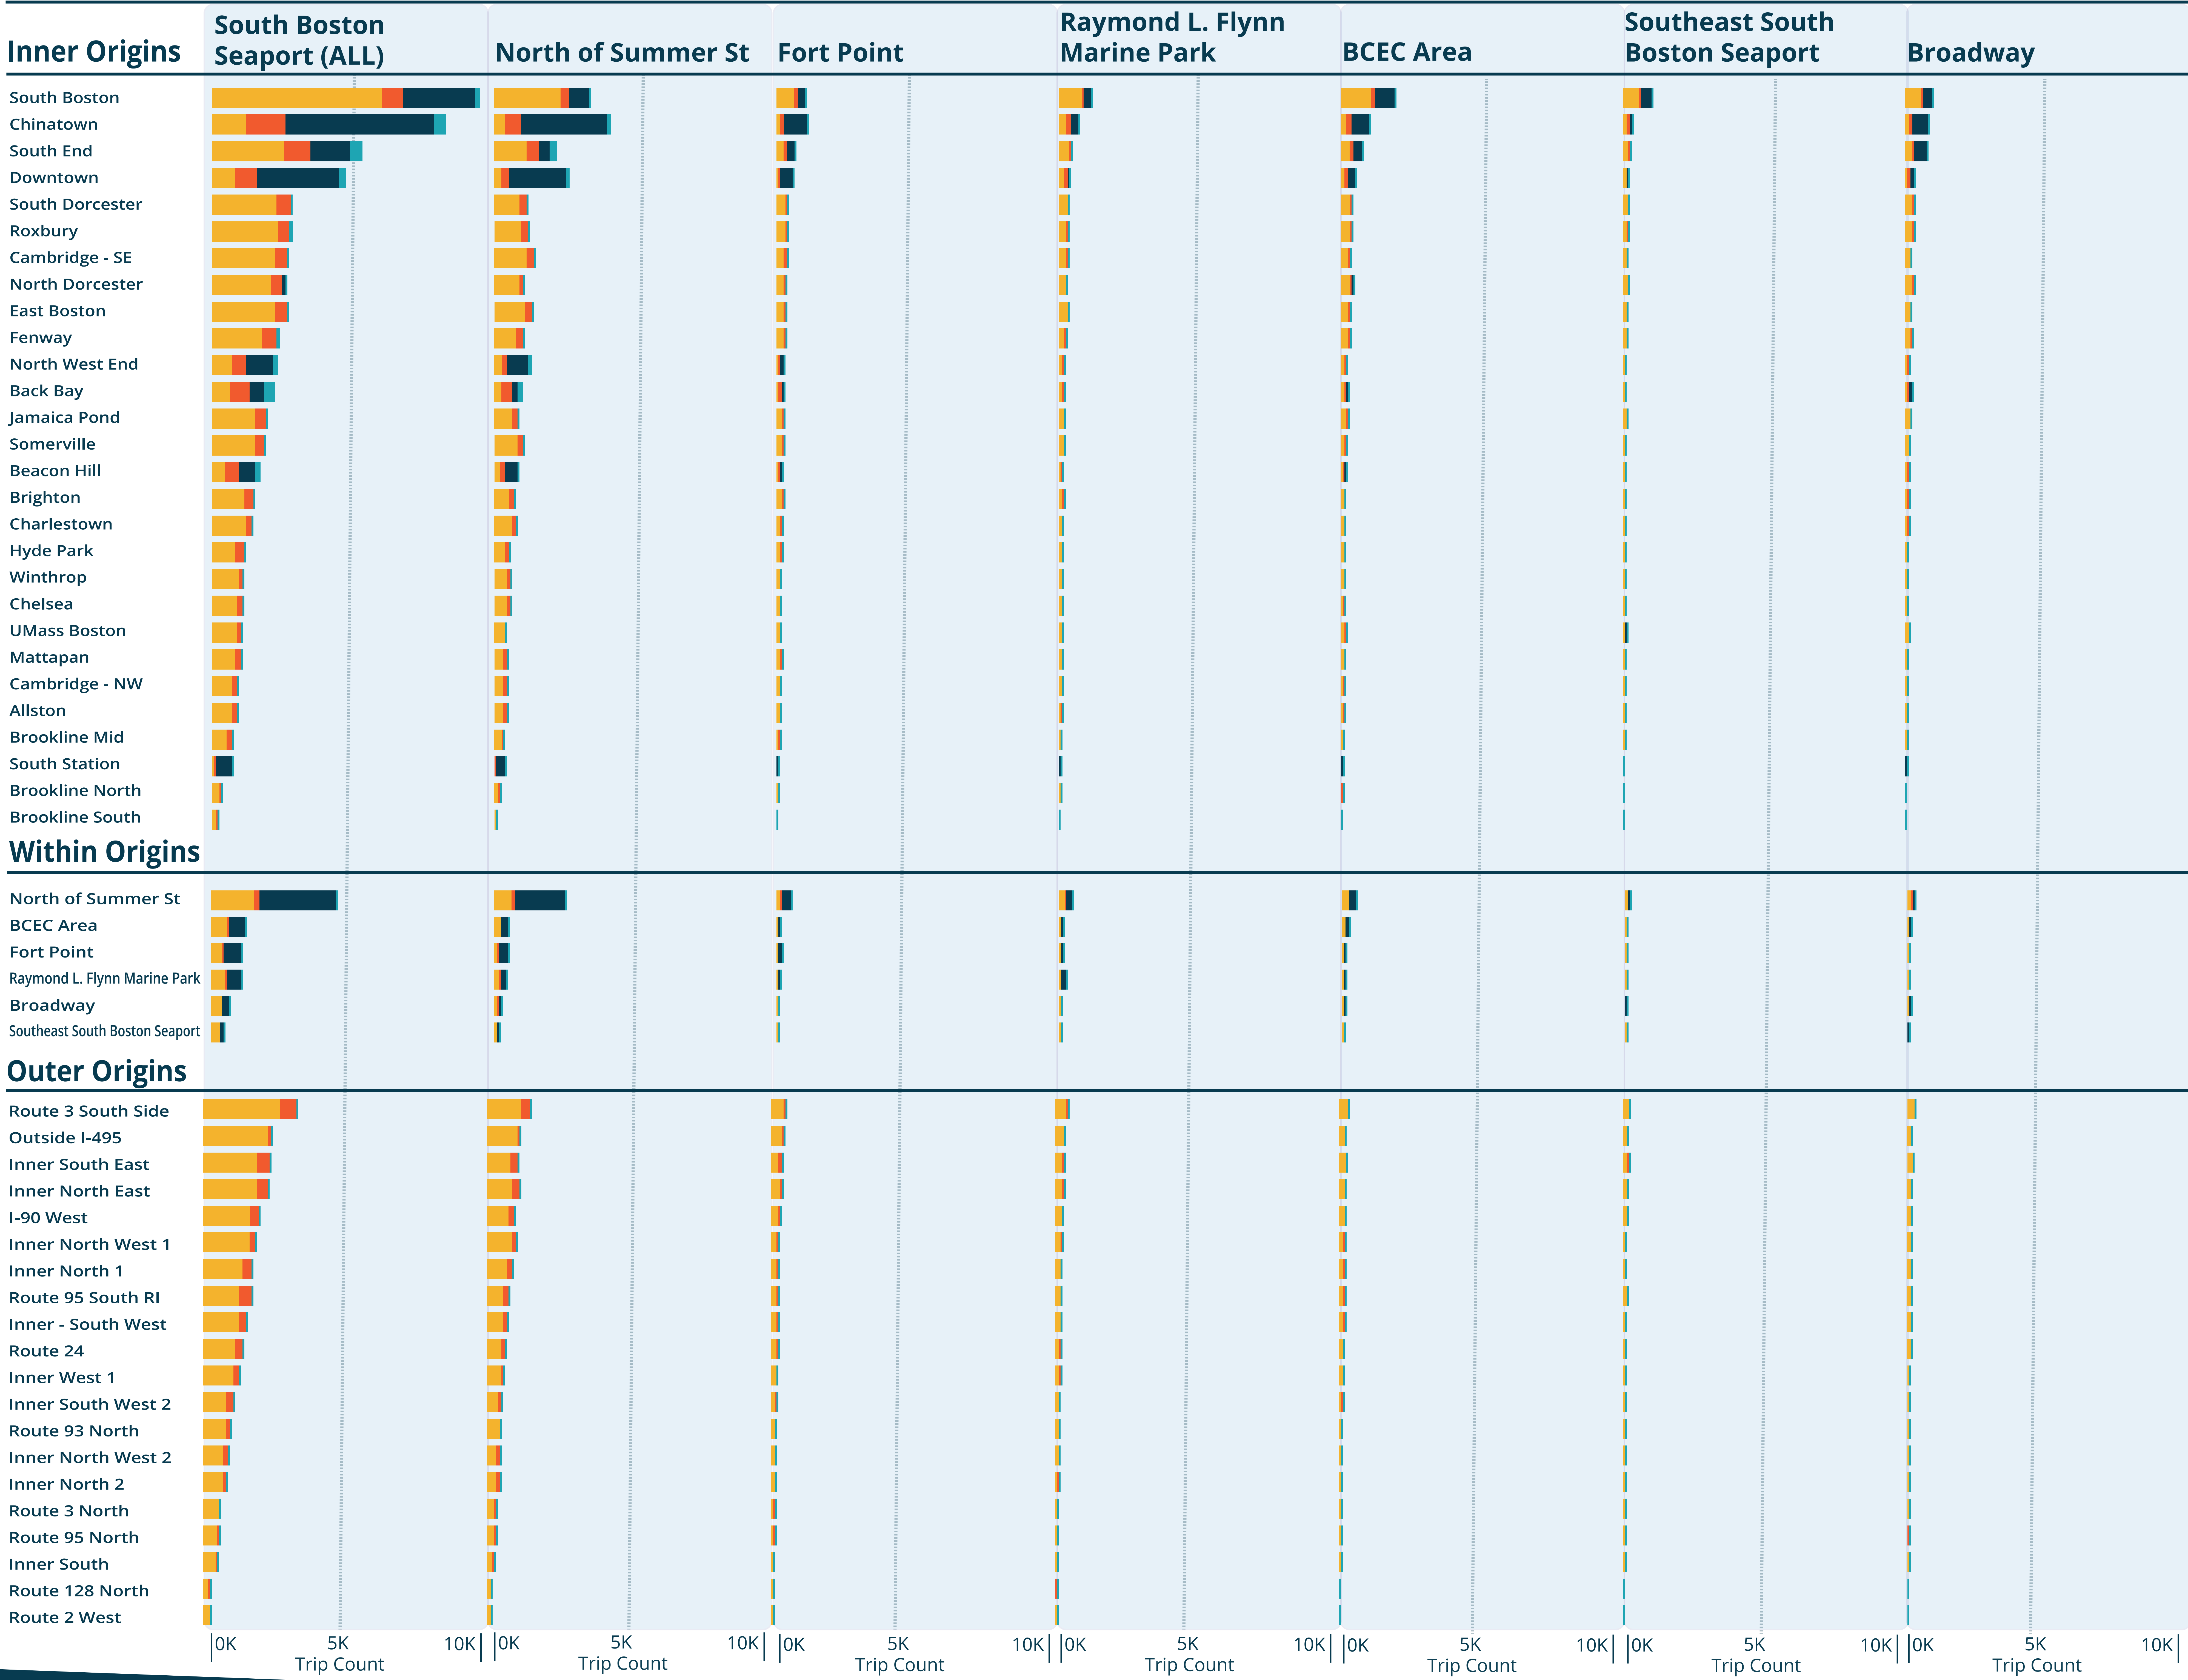

All Trips to the South Boston Seaport by Origin, Destination, and Mode

AM Commute Trips to the South Boston Seaport by Origin, Destination, and Mode

North of Summer

Fort Point

Bcec Area

**Raymond L. Flynn
Marine Park**

Broadway

**Southeast South
Boston Seaport**

Report Areas - Outer

Off Map

↑	NW	Route 128 North
	S/W/N	Outside I-495

Report Areas - Inner

Area names represent aggregated transportation zones rather than Boston neighborhoods