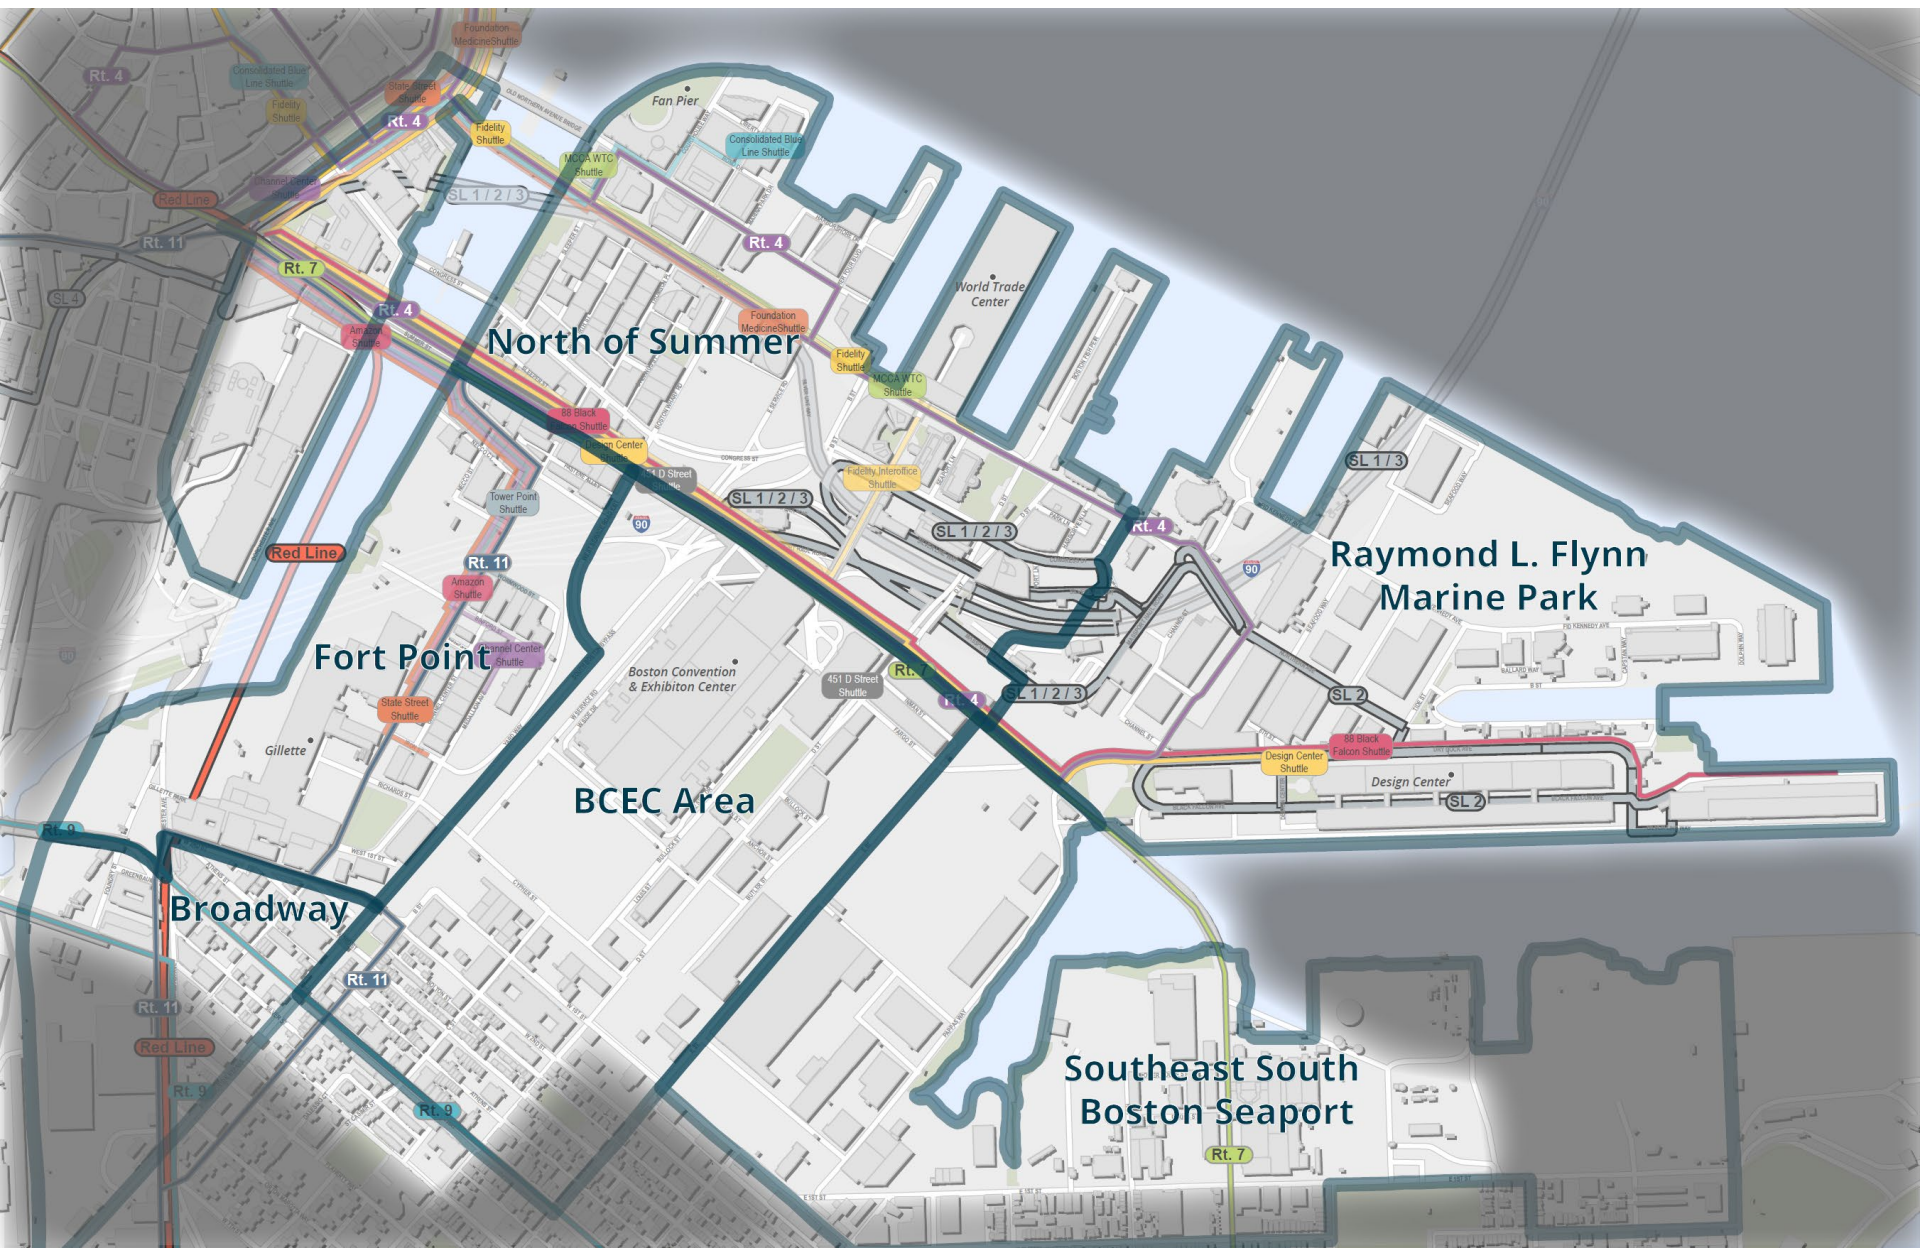

All Trips to the South Boston Seaport by Origin, Destination, and Mode

AM Commute Trips to the South Boston Seaport by Origin, Destination, and Mode

North of Summer

Fort Point

Bcec Area

**Raymond L. Flynn
Marine Park**

Broadway

**Southeast South
Boston Seaport**

Report Areas - Outer

Off Map

↑	NW	Route 128 North
	S/W/N	Outside I-495

Report Areas - Inner

Area names represent aggregated transportation zones rather than Boston neighborhoods