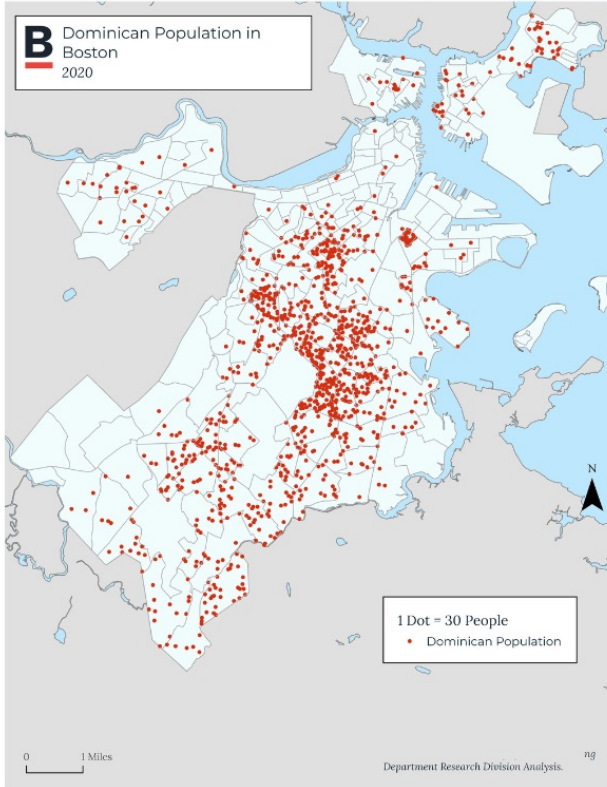

B Dominicans in Boston

CITY OF BOSTON PLANNING DEPARTMENT RESEARCH DIVISION

BOSTON POPULATION

The largest proportions of Dominicans live in Dorchester, Roxbury, Mattapan, Jamaica Plain, and Roslindale.

6.1%

of Boston's population is Dominican, as of 2022

DOMINICANS IN BOSTON (1980-2020)

The median age of Boston's Dominican population is

28

31.5%

of Boston's Dominicans are children

OCCUPATIONS OF EMPLOYED DOMINICANS