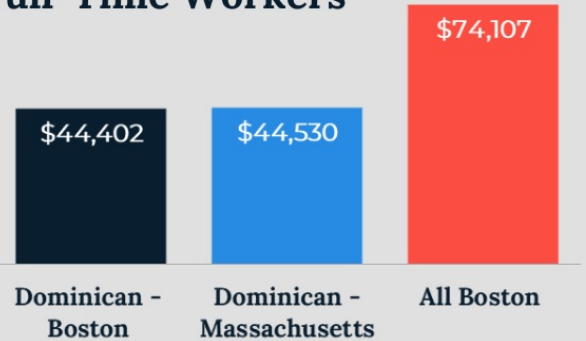

B Dominicans in Boston

CITY OF BOSTON PLANNING DEPARTMENT RESEARCH DIVISION

BOSTON POPULATION

The largest proportions of Dominicans live in Dorchester, Roxbury, Mattapan, Jamaica Plain, and Roslindale.

6.1%

of Boston's population is Dominican, as of 2022

DOMINICANS IN BOSTON (1980-2020)

The median age of Boston's Dominican population is

28

31.5%

of Boston's Dominicans are children

OCCUPATIONS OF EMPLOYED DOMINICANS

MEDIAN PERSONAL INCOME

Full-Time Workers

Dominicans earn less personal income than Boston workers overall.

For more data about this topic, check out City of Boston Planning Department Research Division's website.