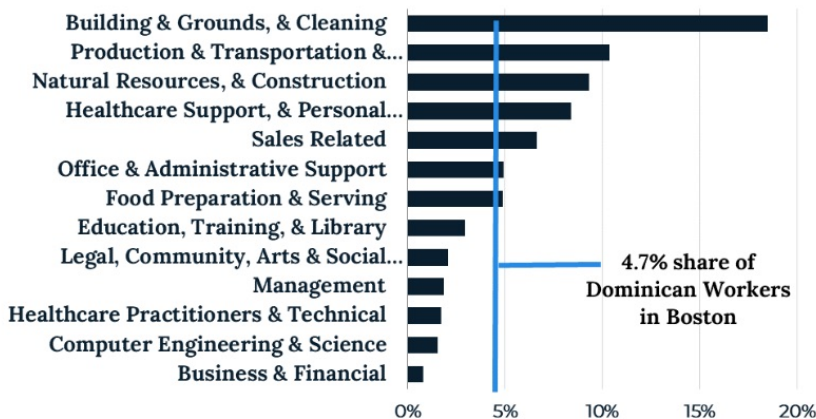

of Boston's population is Dominican, as of 2022

DOMINICANS IN BOSTON (1980-2020)

The median age of Boston's Dominican population is

28

31.5%

of Boston's Dominicans are children

OCCUPATIONS OF EMPLOYED DOMINICANS