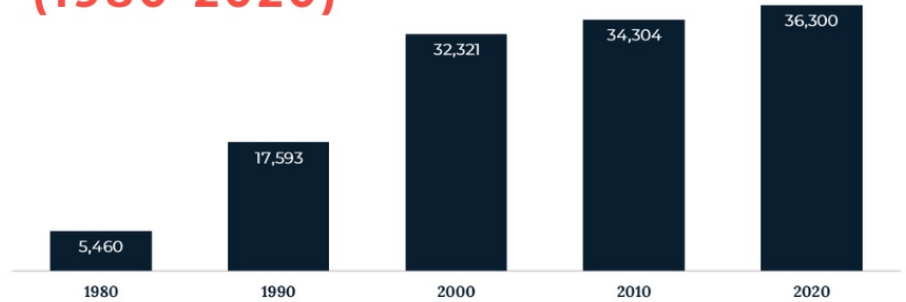

B Dominicans in Boston

CITY OF BOSTON PLANNING DEPARTMENT RESEARCH DIVISION

BOSTON POPULATION

The largest proportions of Dominicans live in Dorchester, Roxbury, Mattapan, Jamaica Plain, and Roslindale.

6.1%

of Boston's population is Dominican, as of 2022

DOMINICANS IN BOSTON (1980-2020)

The median age of Boston's Dominican population is

28

31.5%

of Boston's Dominicans are children

OCCUPATIONS OF EMPLOYED DOMINICANS